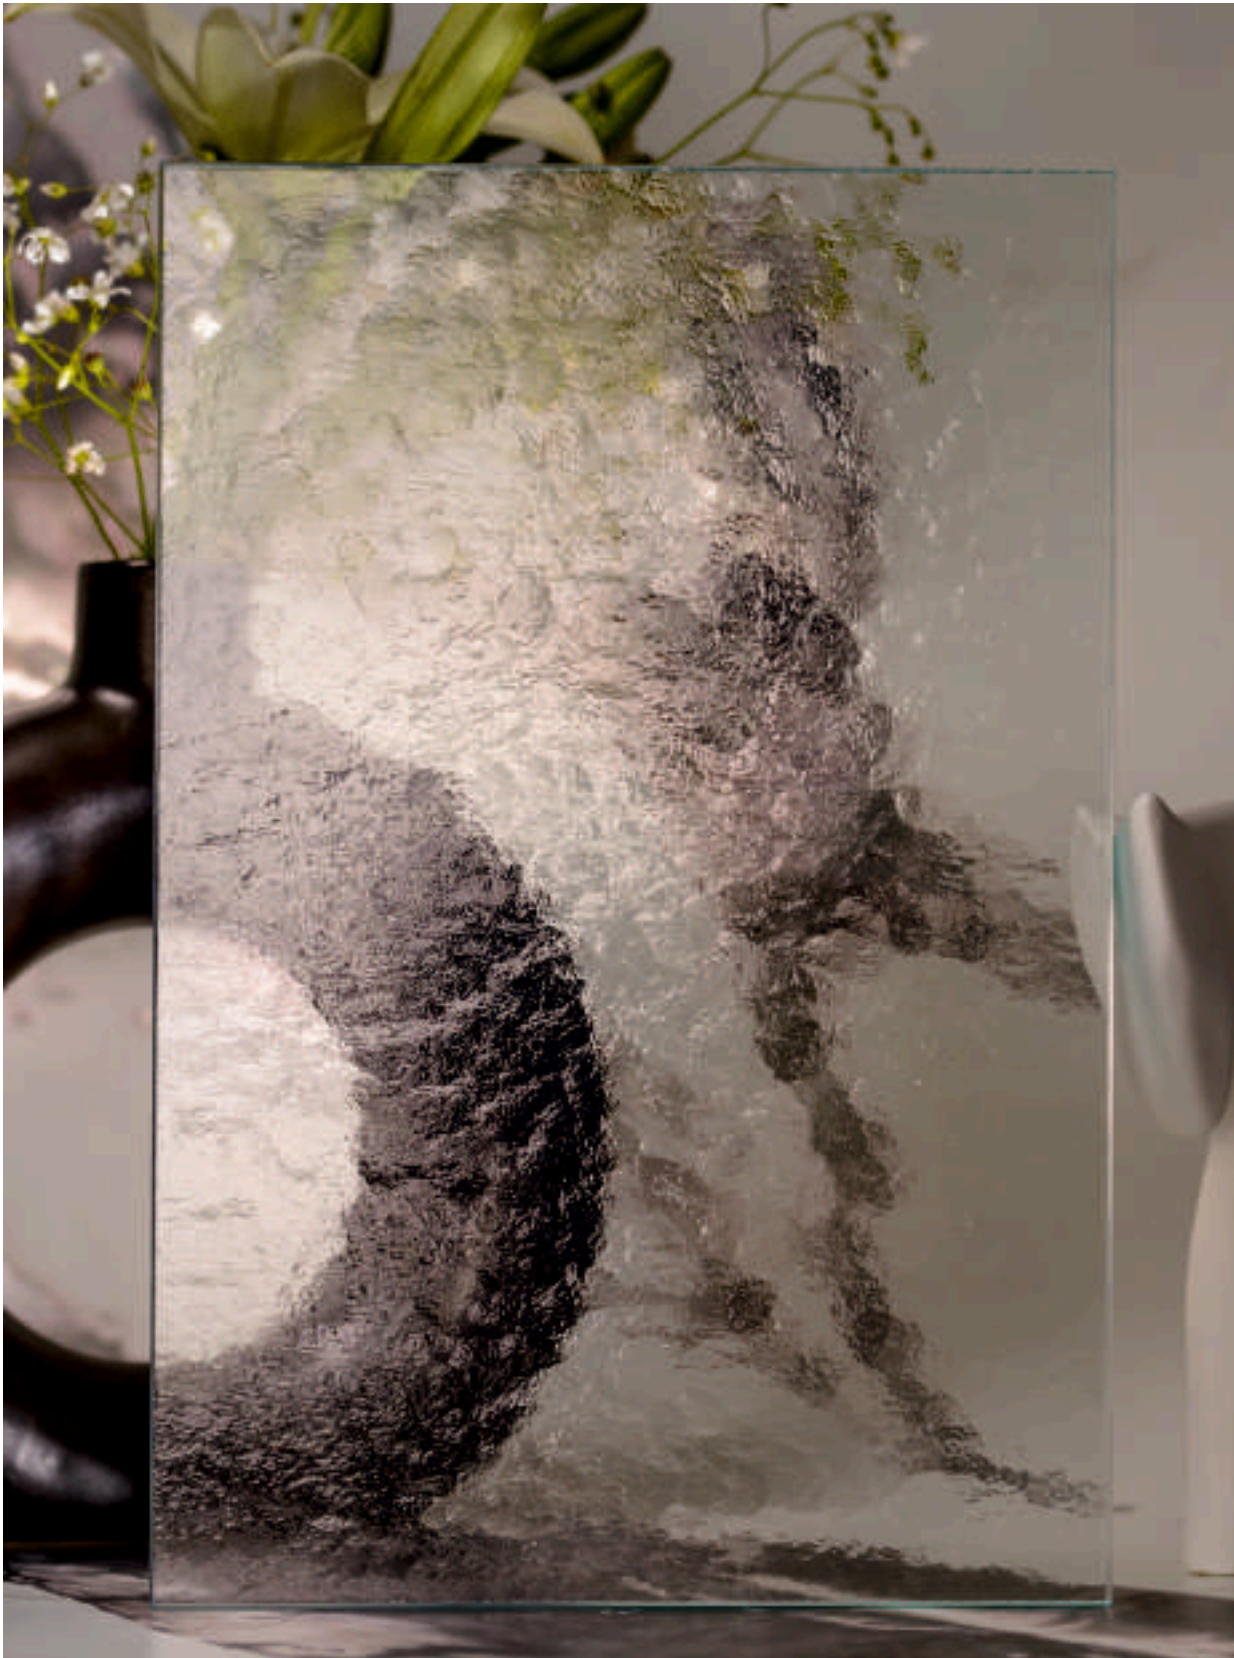

Article Code :Cloud
Standard Size (WxH) : 1200x3000mm
Standard Thickness :4mm

*This is a creative photograph. Actual product may vary.
*Color may vary lot to lot. please ask for fresh sample before placing order.