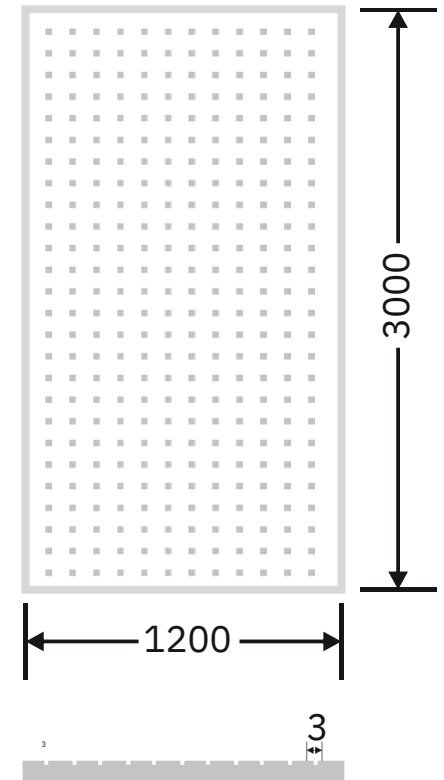

Partten Orientation