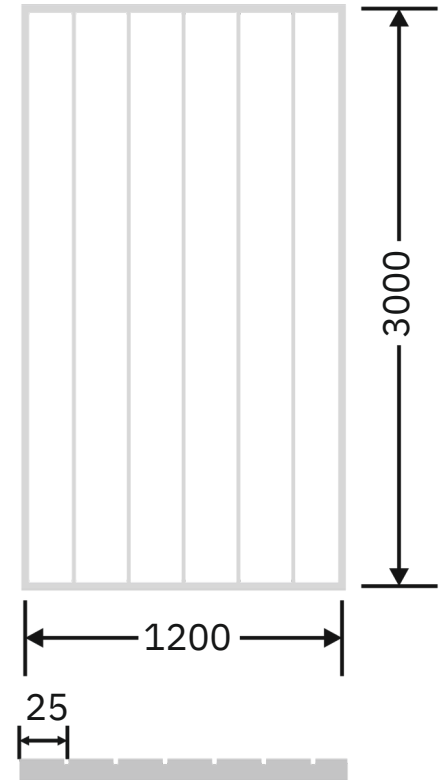

Flute Orientation

Article Code :Masterline  
Standard Size (WxH) : 1200x3000mm  
Standard Thickness :5mm,8mm

\*This is a creative photograph. Actual product may vary.  
\*Color may vary lot to lot. please ask for fresh sample before placing order.

Partten Orientation

Article Code :Benz  
Standard Size (WxH) : 1200x3000mm  
Standard Thickness :5mm,8mm

\* This is a creative photograph. Actual product may vary.  
\* Color may vary lot to lot. please ask for fresh sample before placing order.

Line Orientation

Article Code :Mist Line  
Standard Size (WxH) : 1200x3000mm  
Standard Thickness :4mm

\* This is a creative photograph. Actual product may vary.  
\* Color may vary lot to lot. please ask for fresh sample before placing order.

Article Code : Ripple- CLEAR GOTHIC (51091)  
Standard Size (WxH) : 1200x3000mm  
Standard Thickness :4mm

\*This is a creative photograph. Actual product may vary.  
\*Color may vary lot to lot. please ask for fresh sample before placing order.