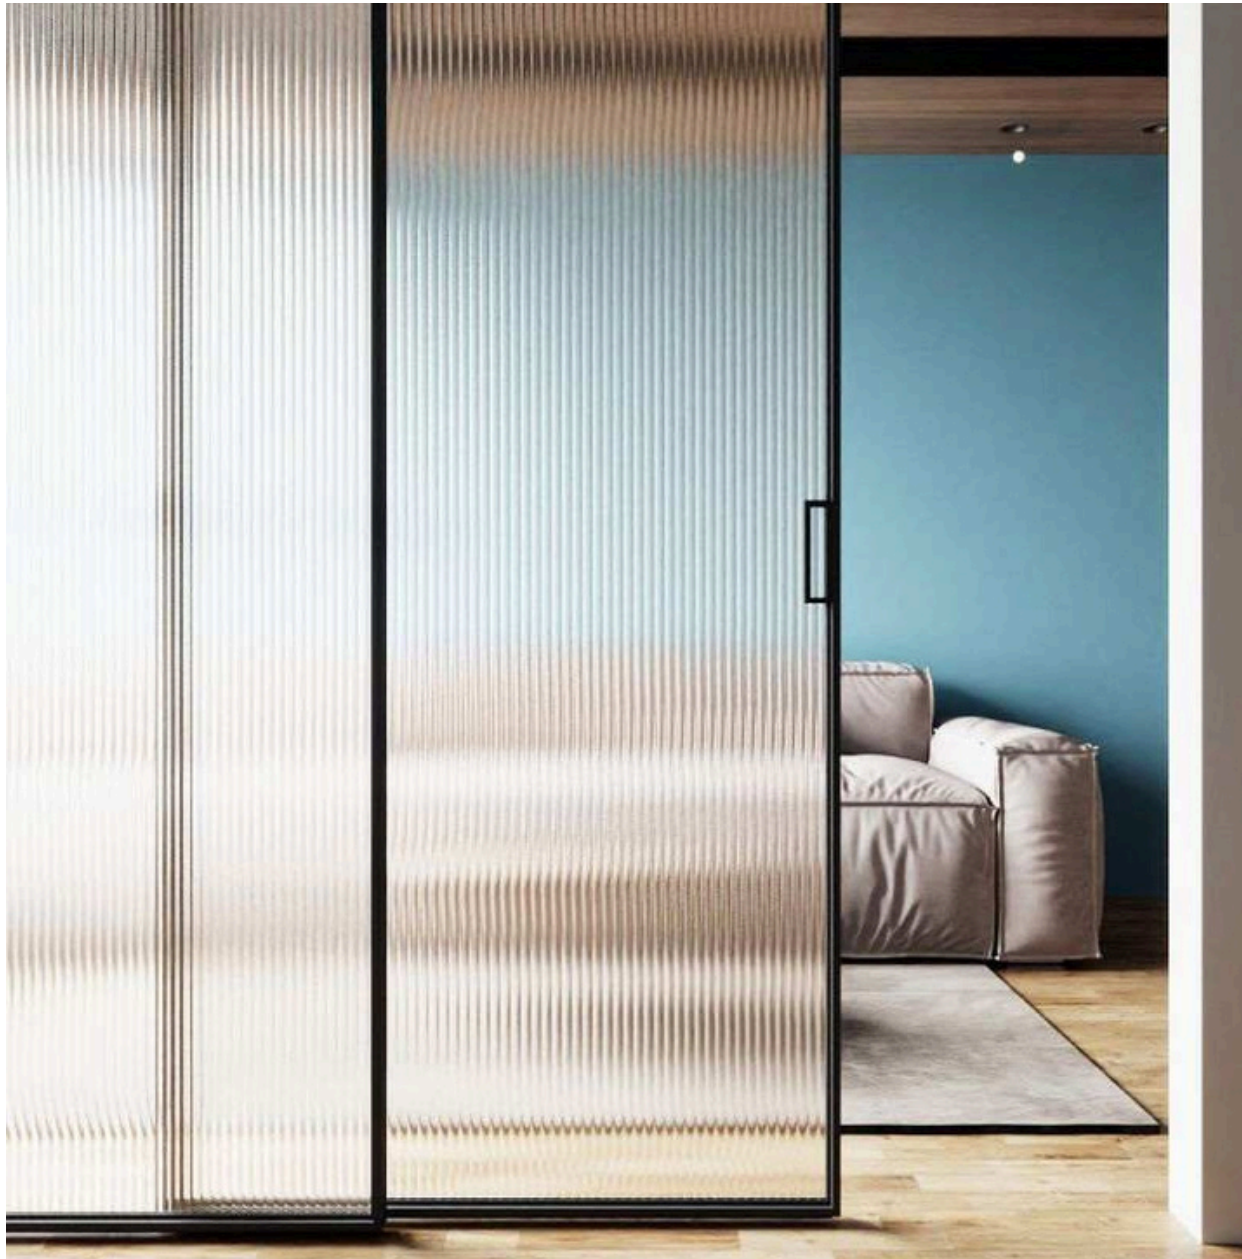

Applications

DOOR AND PARTITION SYSTEMS

Figured Glass doors and partitions add modernity, sophistication, exclusivity and style to any interior space design.