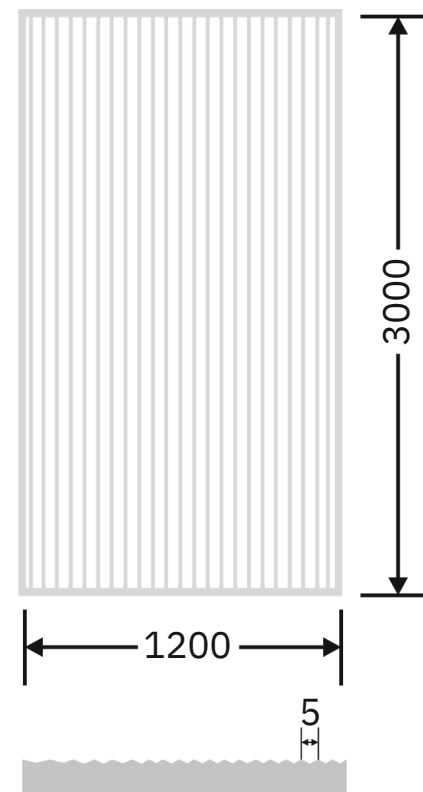

FIGURED GLASS COLLECTION BY JB GLASS

Flute Orientation

Article Code :Reeded  
Standard Size (WxH) : 1200x3000mm  
Standard Thickness :5,8mm

\* This is a creative photograph. Actual product may vary.  
\* Color may vary lot to lot. please ask for fresh sample before placing order.

Flute Orientation

Article Code :Masterline  
Standard Size (WxH) : 1200x3000mm  
Standard Thickness :5mm,8mm

\*This is a creative photograph. Actual product may vary.  
\*Color may vary lot to lot. please ask for fresh sample before placing order.

Line Orientation

Article Code :Mist Line  
Standard Size (WxH) : 1200x3000mm  
Standard Thickness :4mm

\* This is a creative photograph. Actual product may vary.  
\* Color may vary lot to lot. please ask for fresh sample before placing order.

Article Code : Ripple- CLEAR GOTHIC (51091)  
Standard Size (WxH) : 1200x3000mm  
Standard Thickness :4mm

\*This is a creative photograph. Actual product may vary.  
\*Color may vary lot to lot. please ask for fresh sample before placing order.