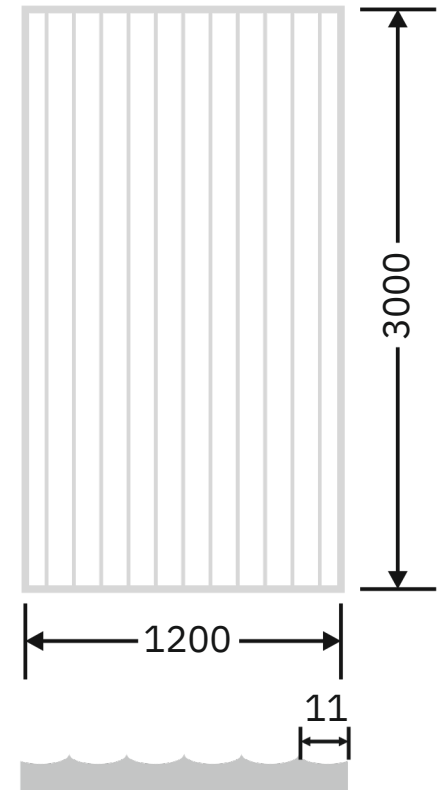

Article Code :Reeded
Standard Size (WxH) : 1200x3000mm
Standard Thickness :5,8mm

* This is a creative photograph. Actual product may vary.
* Color may vary lot to lot. please ask for fresh sample before placing order.