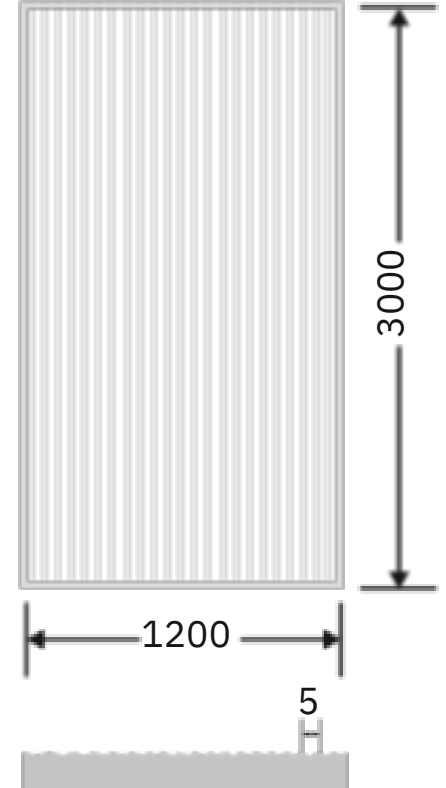

Flute Orientation

Article Code : WM 224
Standard Size (WxH) : 1200x3000mm
Standard Thickness : 9mm Laminated (Toughened / HS)

*This is a creative photograph. Actual product may vary.
*Color may vary lot to lot. please ask for fresh sample before placing order.

*This is a creative photograph. Actual product may vary.
*Color may vary lot to lot. please ask for fresh sample before placing order.

Flute Orientation

Article Code : WM 225
Standard Size (WxH) : 1200x3000mm
Standard Thickness : 9mm Laminated (Toughened / HS)

Flute Orientation

Article Code : WM 226

Standard Size (WxH) : 1200x3000mm

Standard Thickness : 9mm Laminated (Toughened / HS)

*This is a creative photograph. Actual product may vary.
*Color may vary lot to lot. please ask for fresh sample before placing order.

Flute Orientation

Article Code : WM 228

Standard Size (WxH) : 1200x3000mm

Standard Thickness : 9mm Laminated (Toughened / HS)

*This is a creative photograph. Actual product may vary.
*Color may vary lot to lot. please ask for fresh sample before placing order.