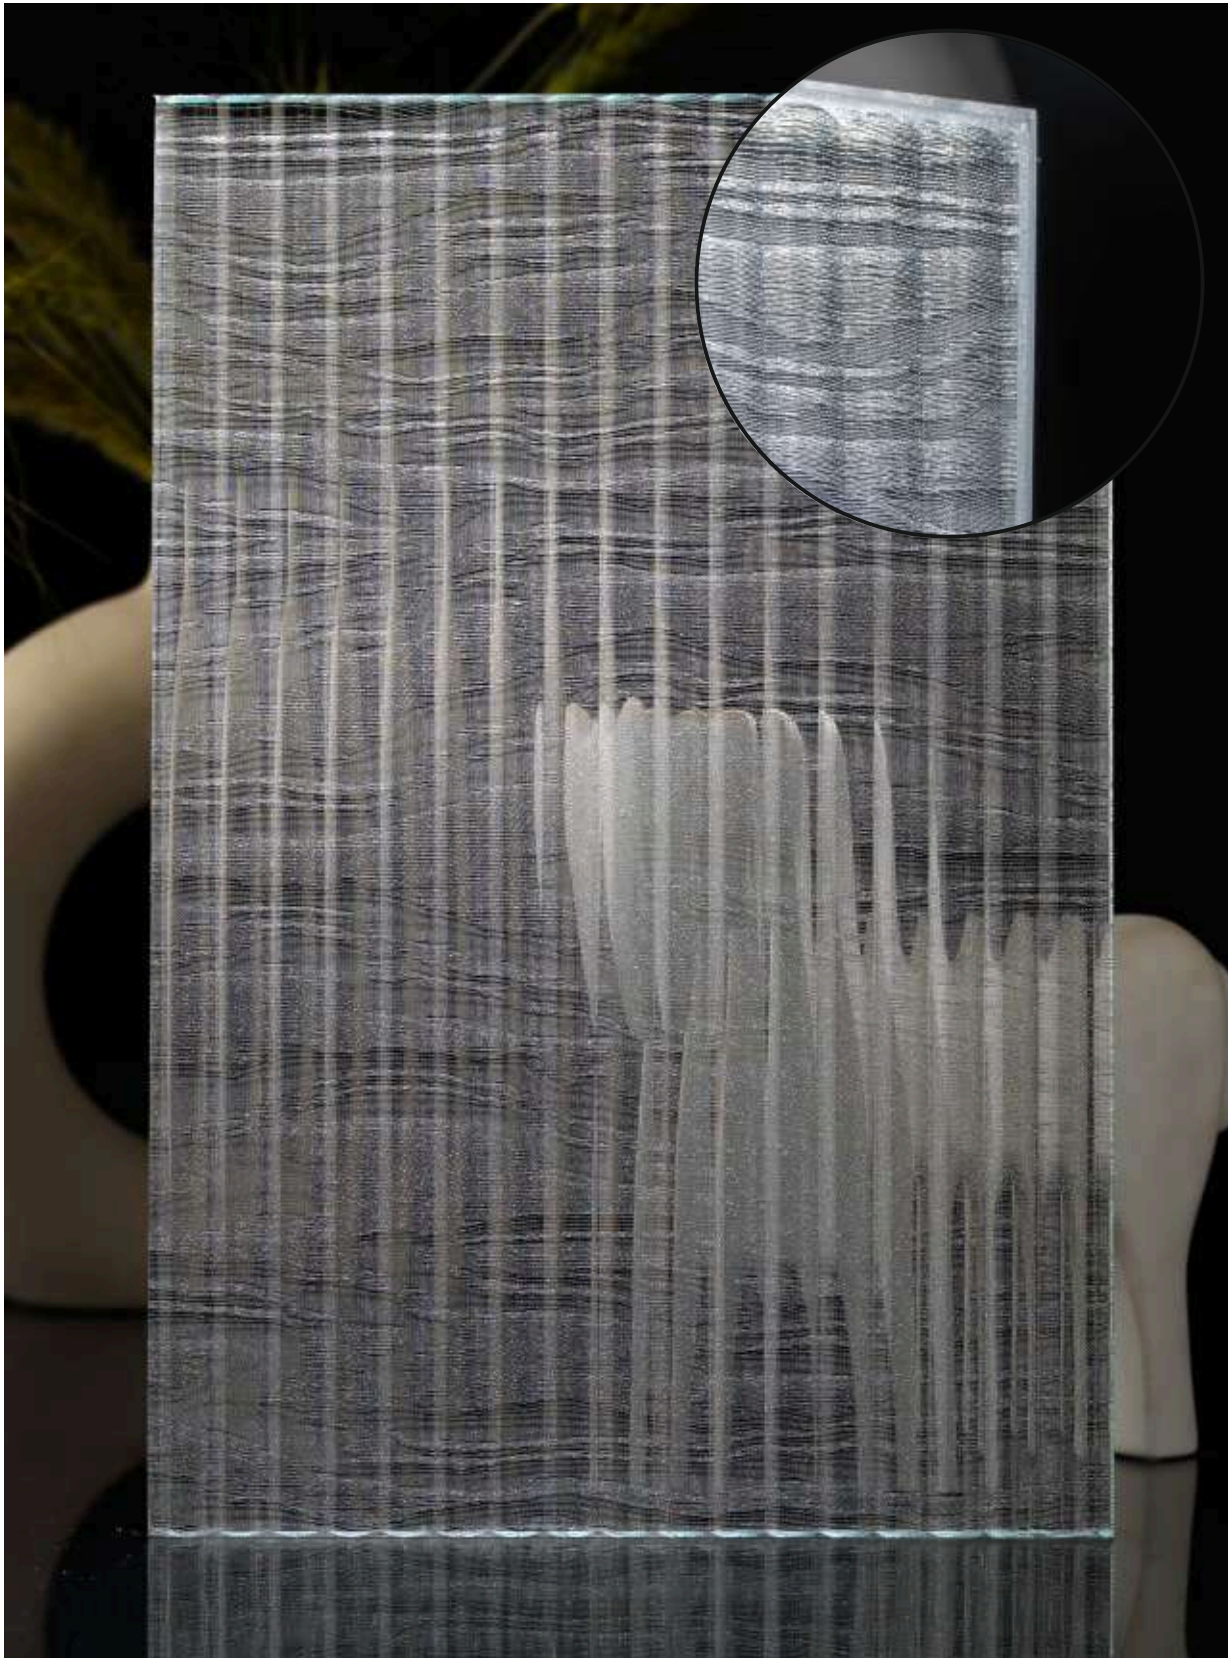

Flute Orientation

Article Code : WM 213 Paxe Sliver Reeded
Standard Size (WxH) : 1200x3000mm
Standard Thickness : 9mm Laminated(Toughened / HS)

*This is a creative photograph. Actual product may vary.
*Color may vary lot to lot. please ask for fresh sample before placing order.