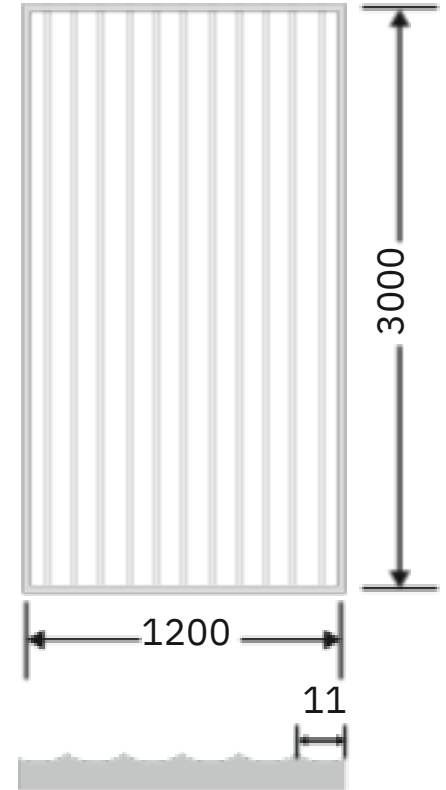

Flute Orientation

Article Code : WM 213 Paxe Sliver Reeded
Standard Size (WxH) : 1200x3000mm
Standard Thickness : 9mm Laminated(Toughened / HS)

*This is a creative photograph. Actual product may vary.
*Color may vary lot to lot. please ask for fresh sample before placing order.