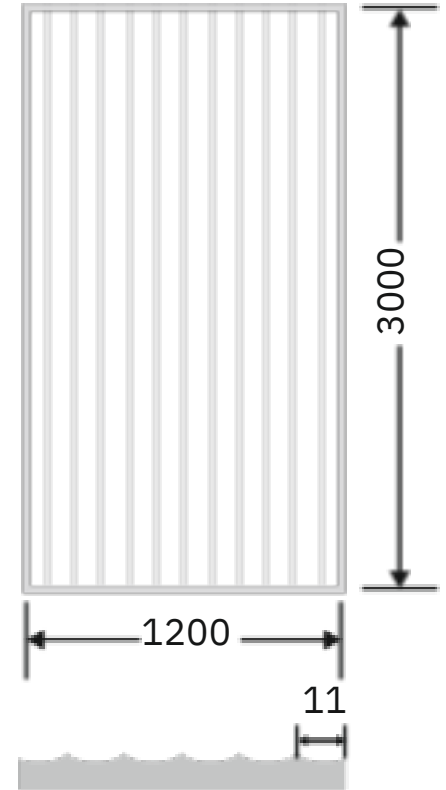

Flute Orientation

Article Code : WM 217 Reeded
Standard Size (WxH) : 1200x3000mm
Standard Thickness : 9mm Laminated (Toughened / HS)

*This is a creative photograph. Actual product may vary.
*Color may vary lot to lot. please ask for fresh sample before placing order.