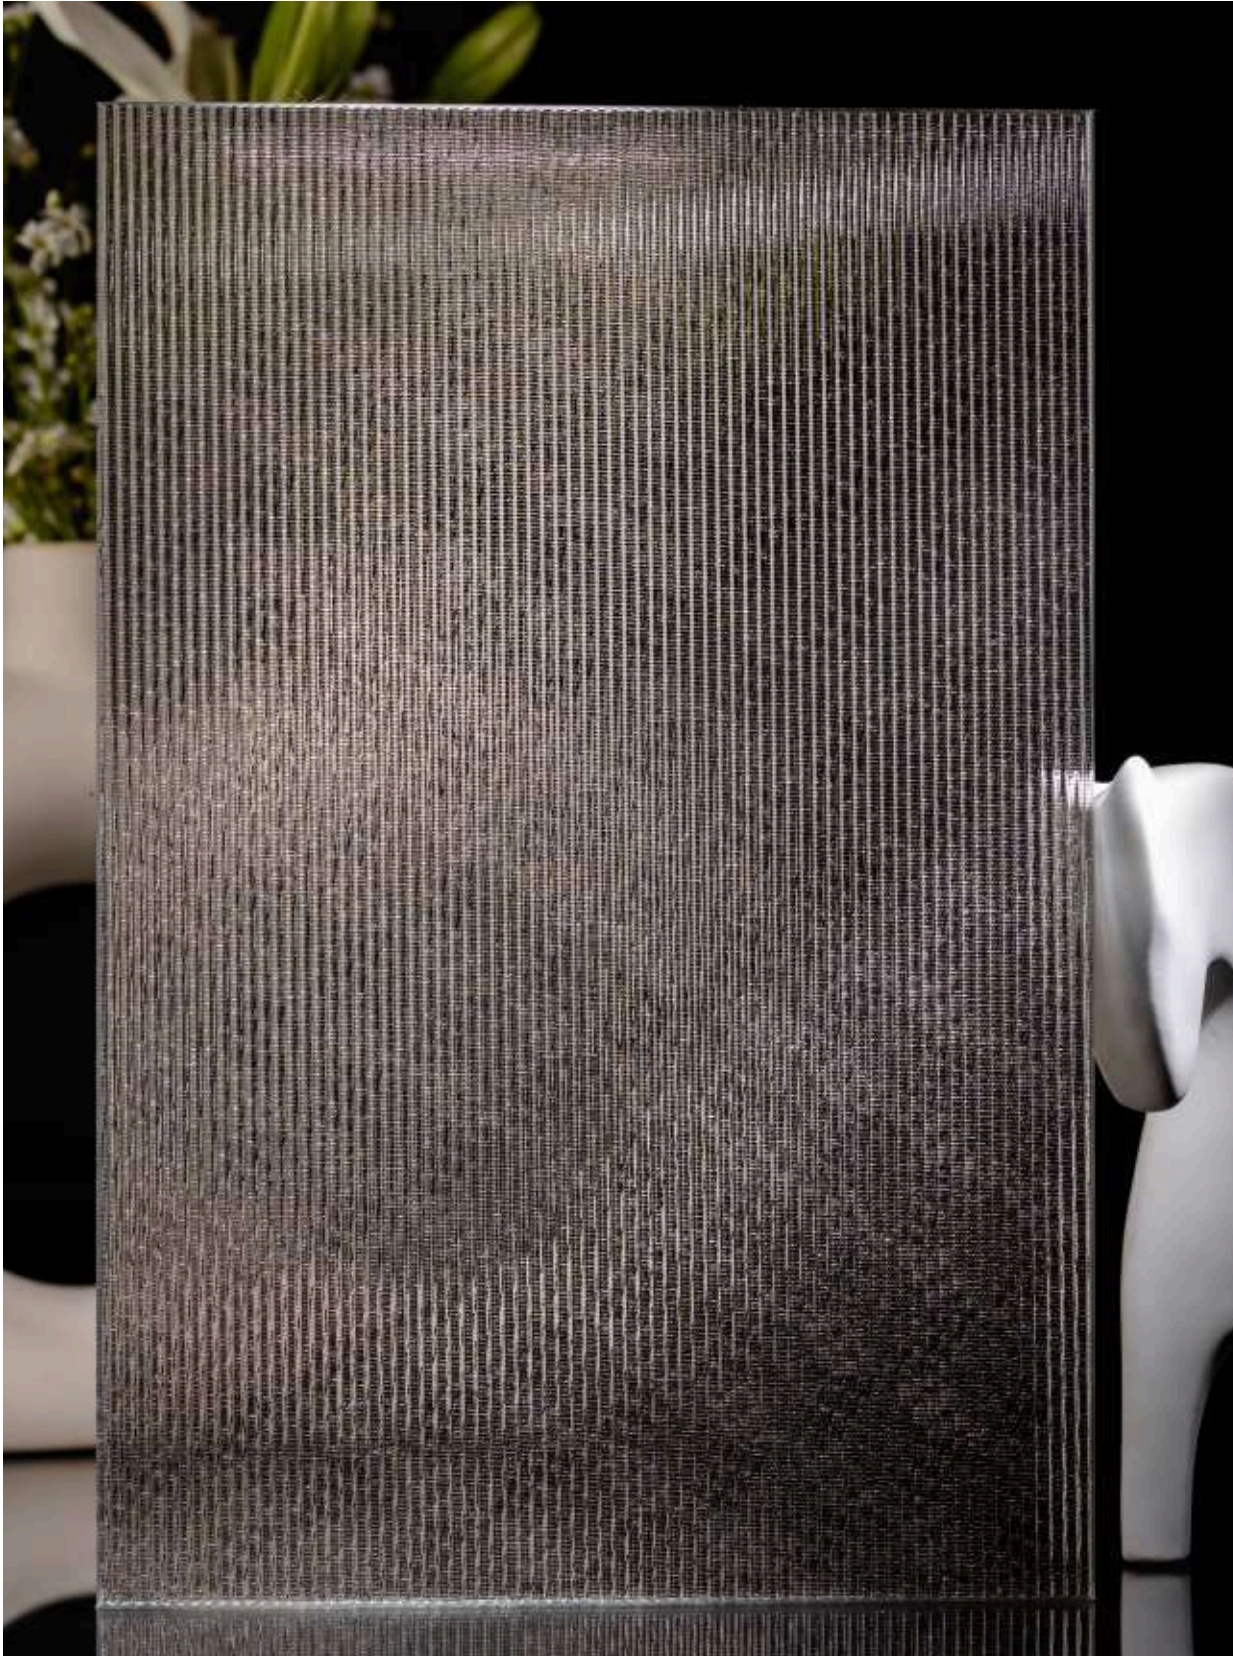

Flute Orientation

Article Code : WM 217 Masterline
Standard Size (WxH) : 1200x3000mm
Standard Thickness : 9mm Laminated (Toughened / HS)

*This is a creative photograph. Actual product may vary.
*Color may vary lot to lot. please ask for fresh sample before placing order.