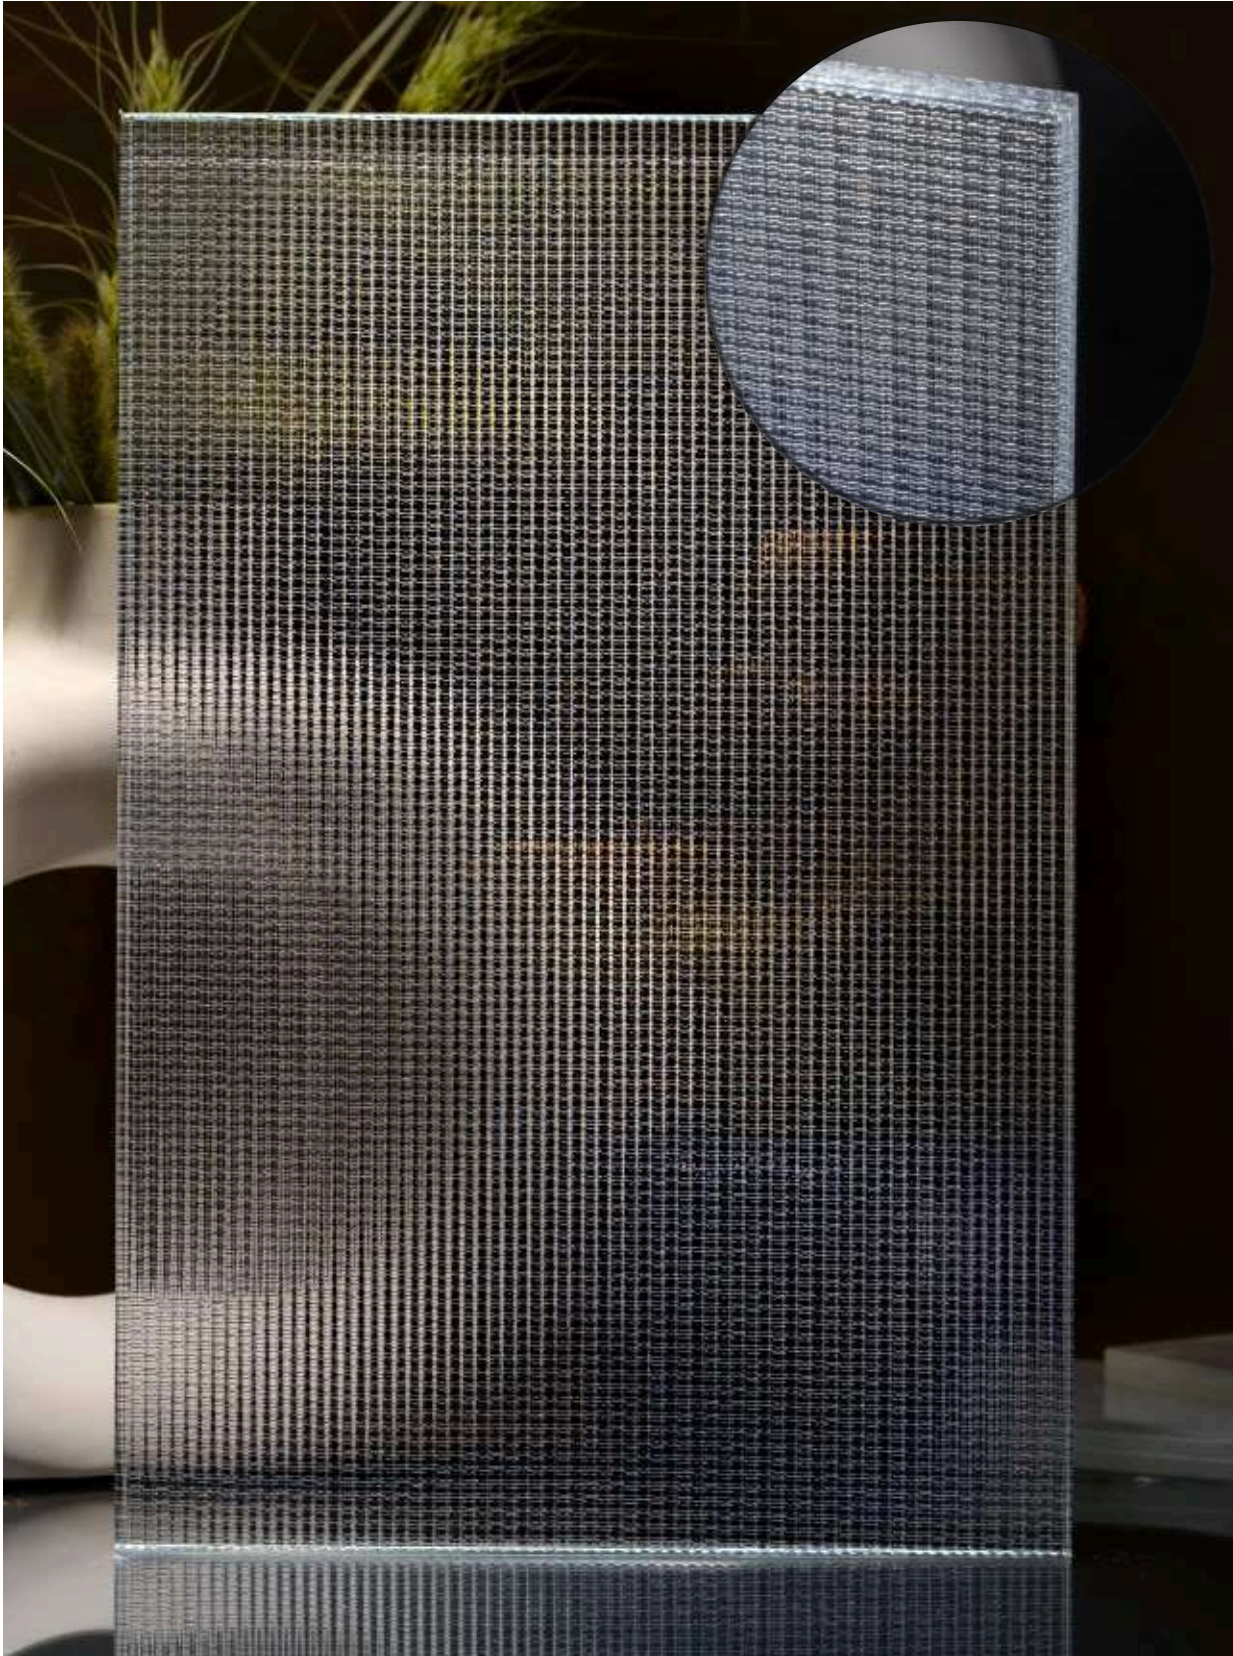

Flute Orientation

Article Code : WM 214 Ritz Masterline

Standard Size (WxH) : 1200x3000mm

Standard Thickness : 9mm Laminated (Toughened / HS)

*This is a creative photograph. Actual product may vary.
*Color may vary lot to lot. please ask for fresh sample before placing order.