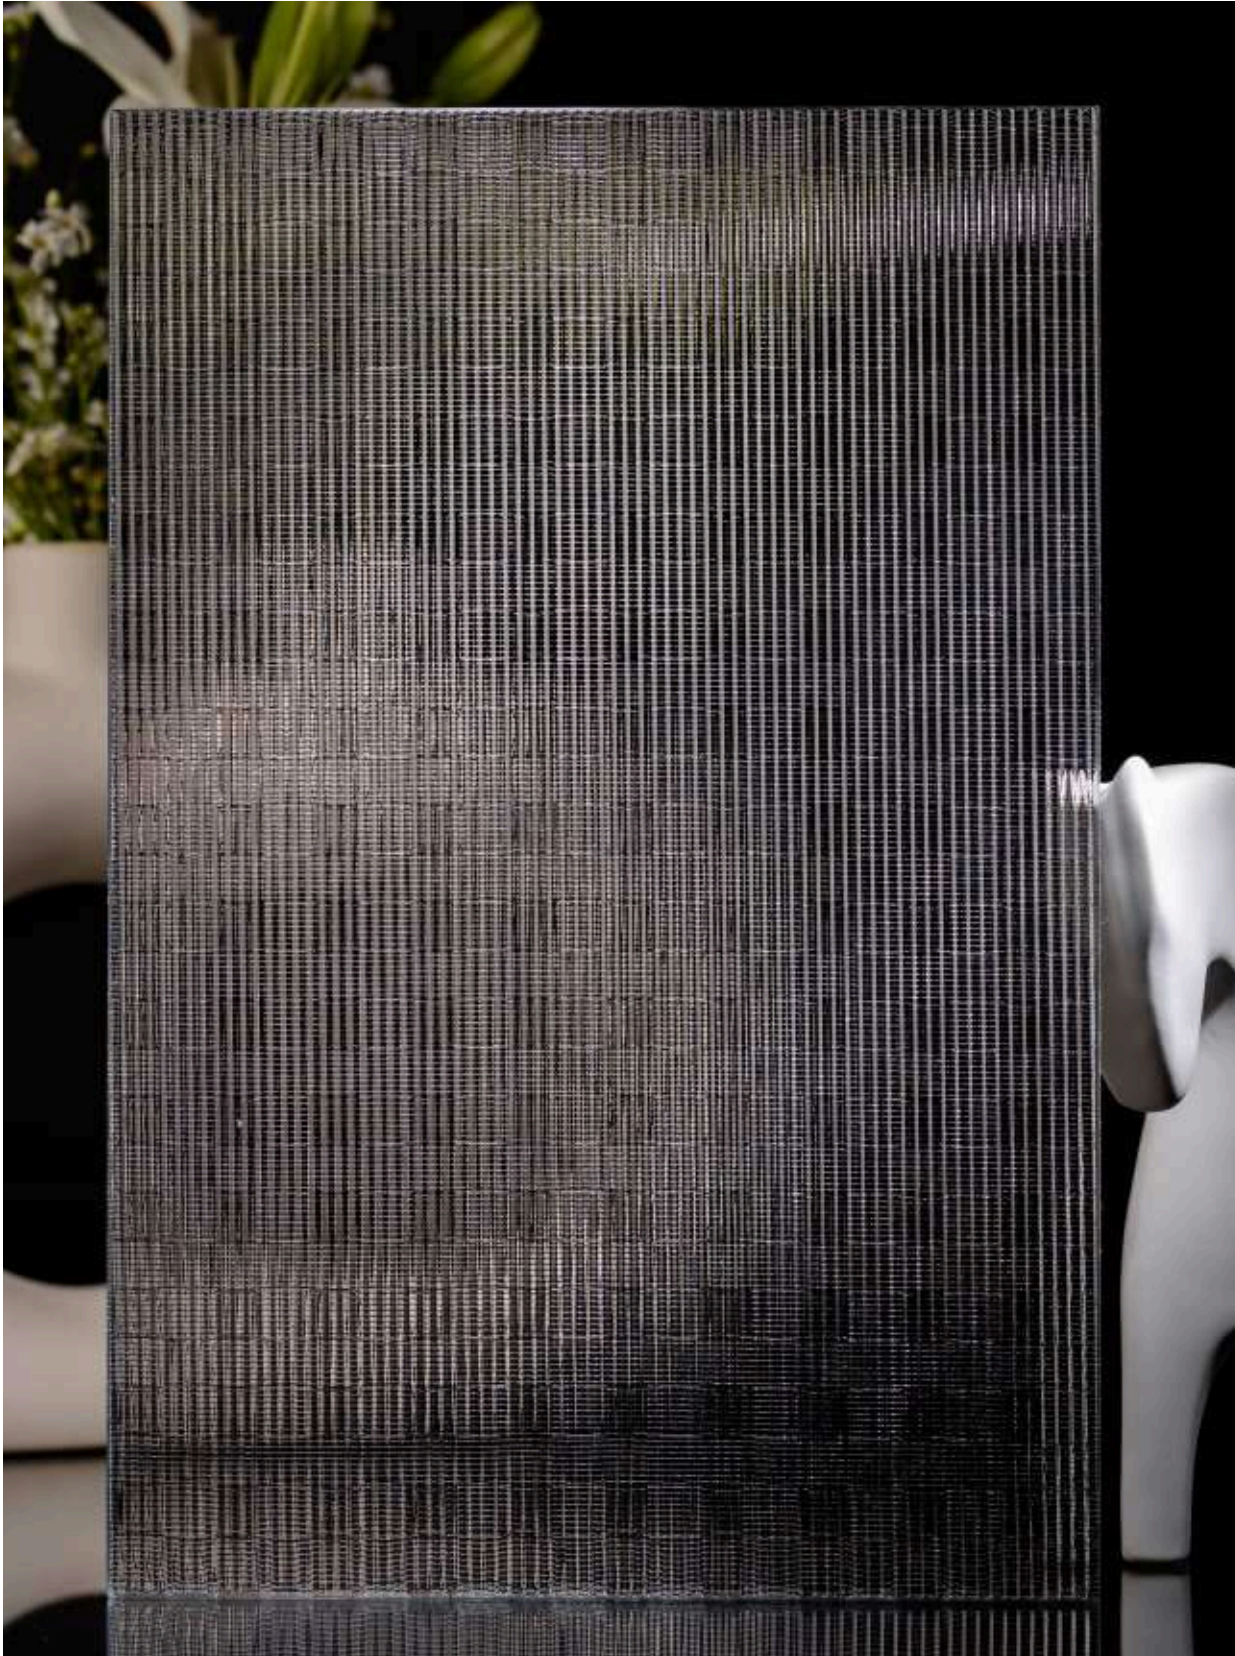

Flute Orientation

Article Code : WM 218 Masterline
Standard Size (WxH) : 1200x3000mm
Standard Thickness : 9mm Laminated (Toughened / HS)

*This is a creative photograph. Actual product may vary.
*Color may vary lot to lot. please ask for fresh sample before placing order.