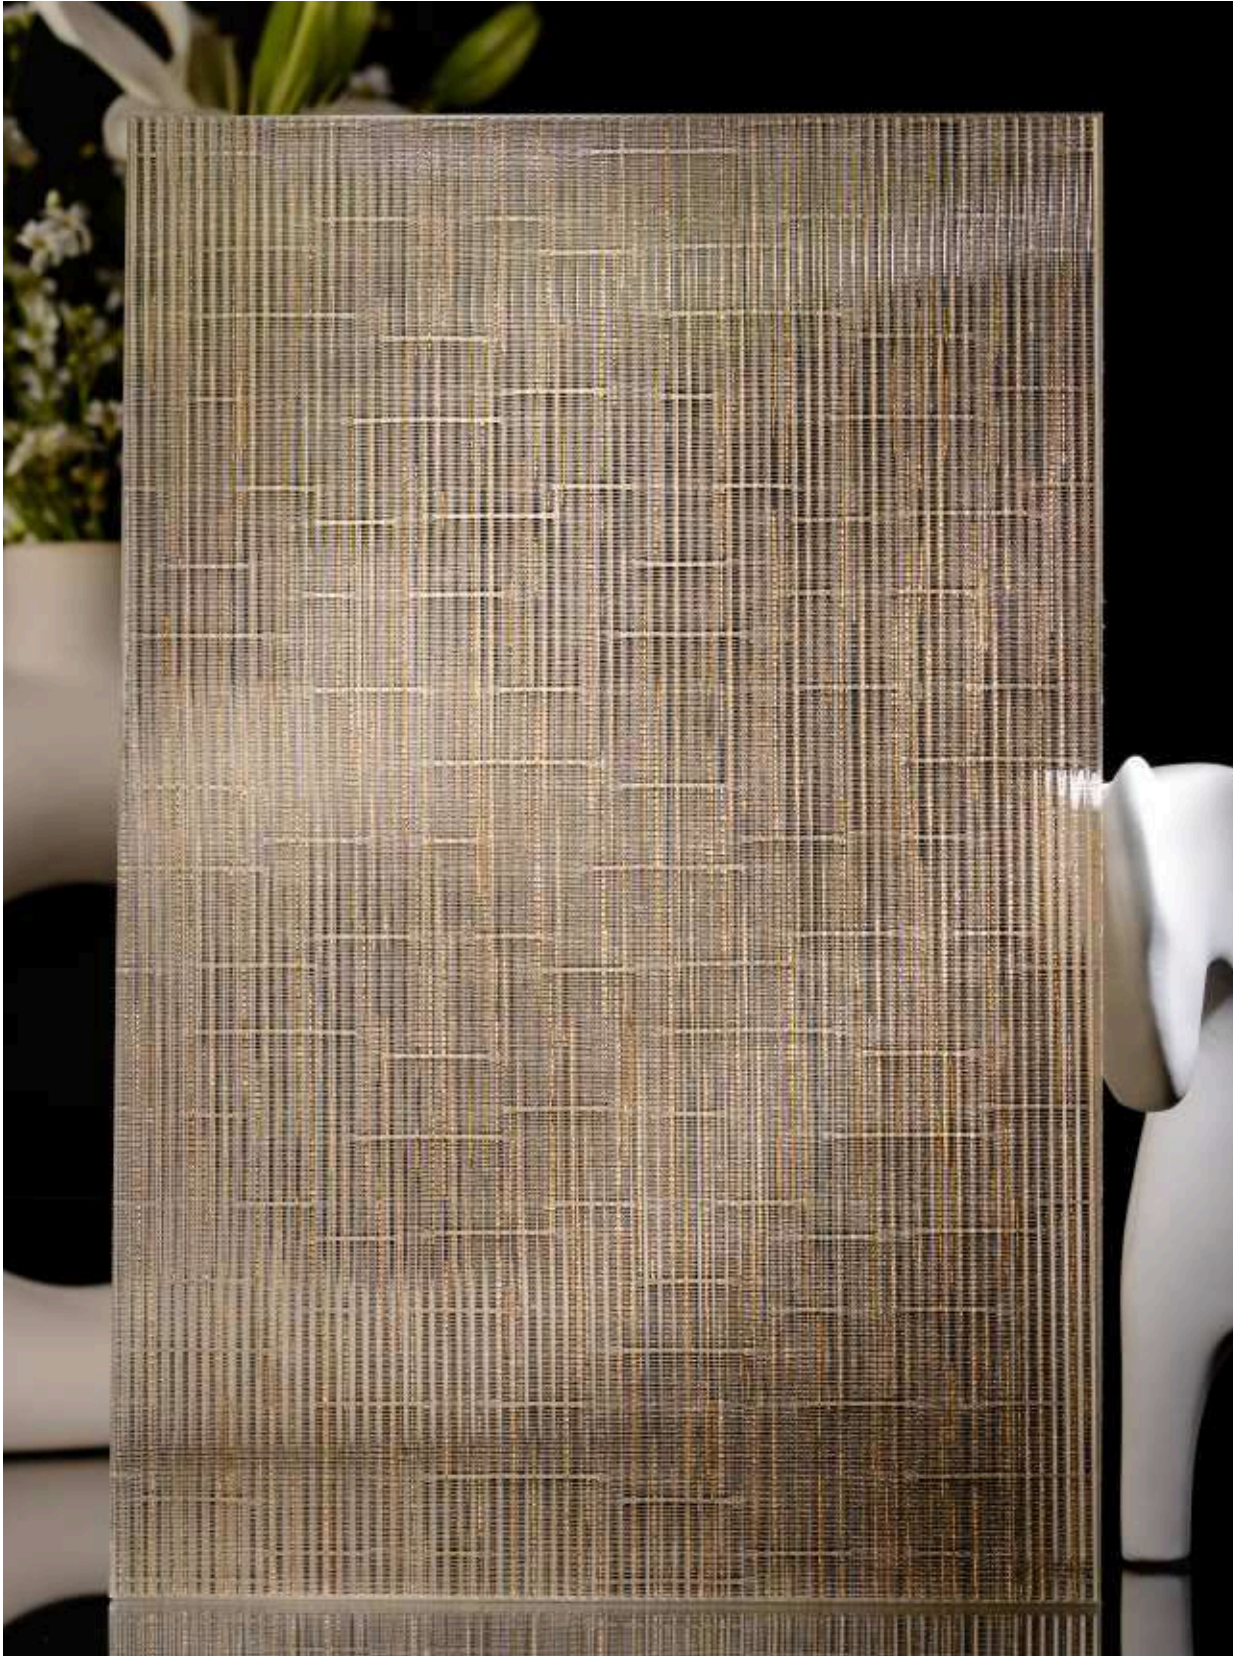

*This is a creative photograph. Actual product may vary.
*Color may vary lot to lot. please ask for fresh sample before placing order.