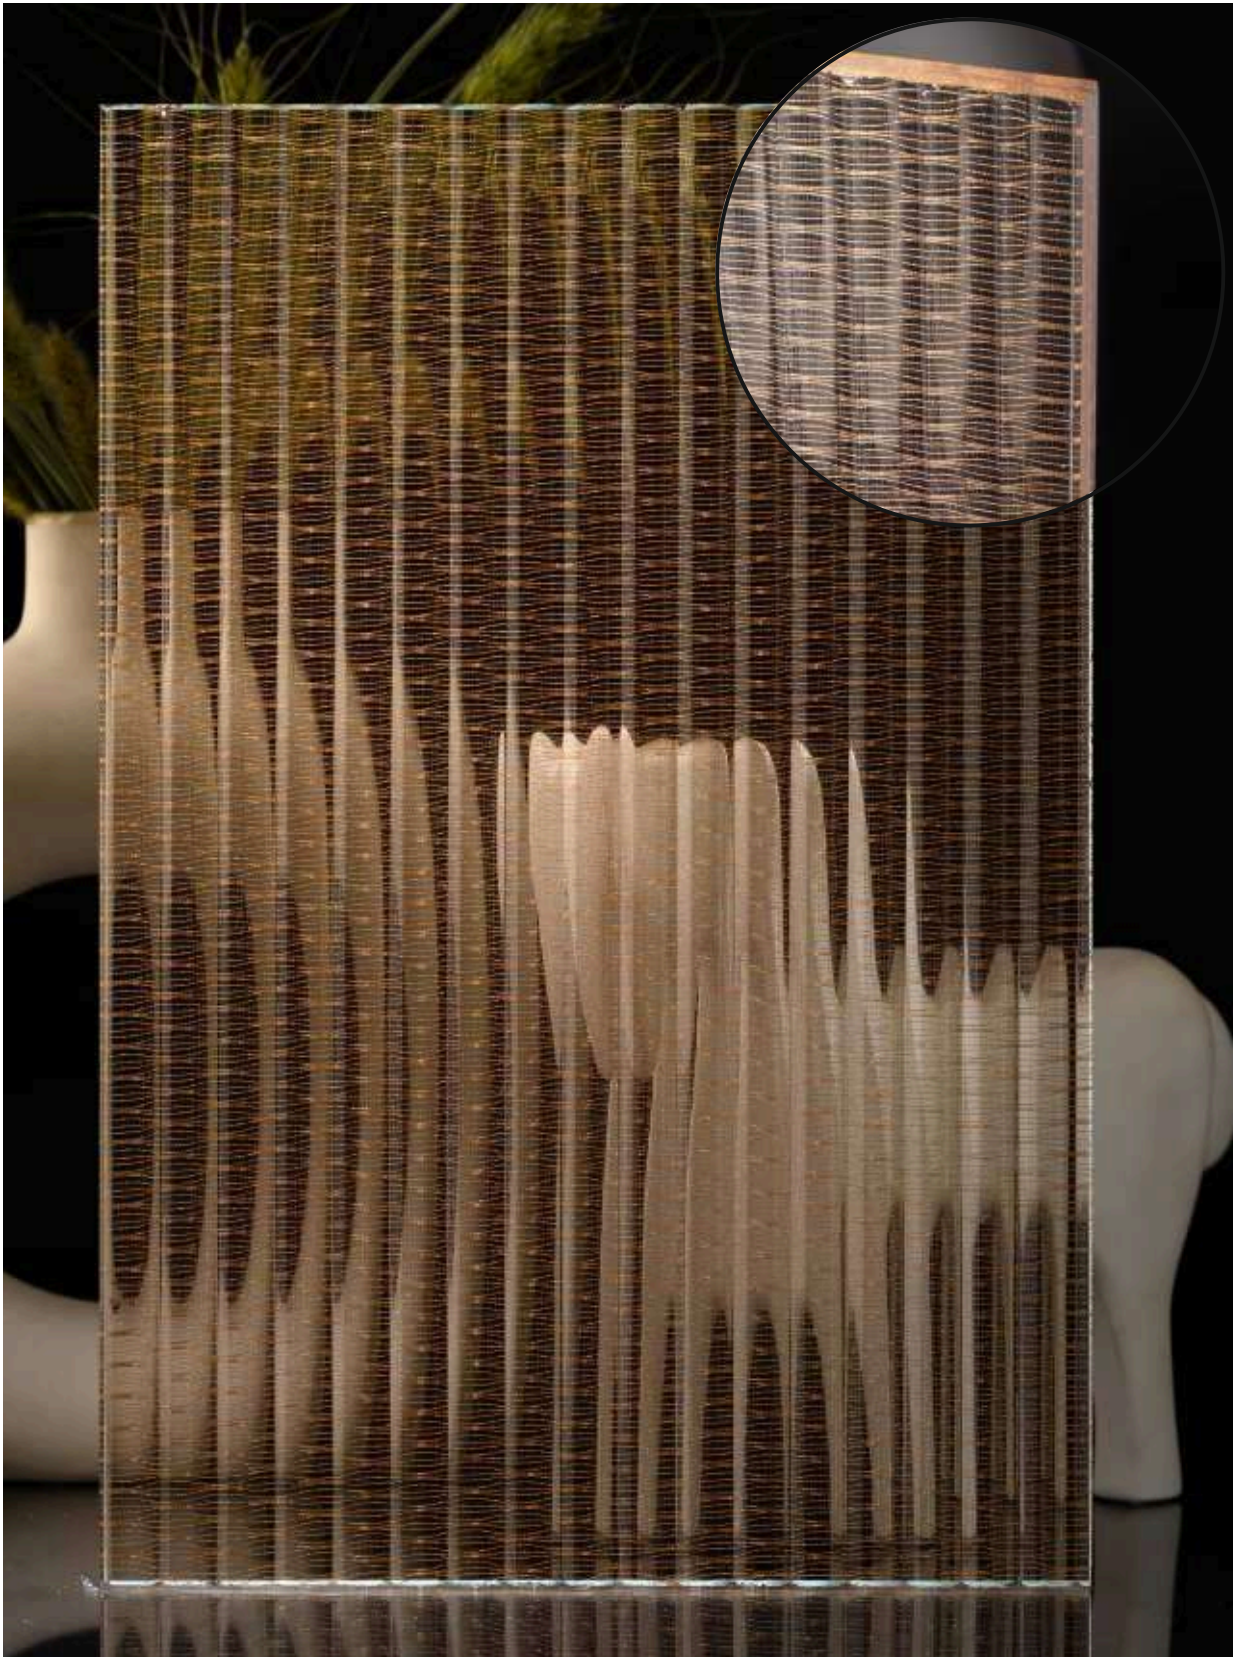

Flute Orientation

Article Code : WM 211 Luce Reeded
Standard Size (WxH) : 1200x3000mm
Standard Thickness :9mm Laminated (Toughened / HS)

*This is a creative photograph. Actual product may vary.
*Color may vary lot to lot. please ask for fresh sample before placing order.