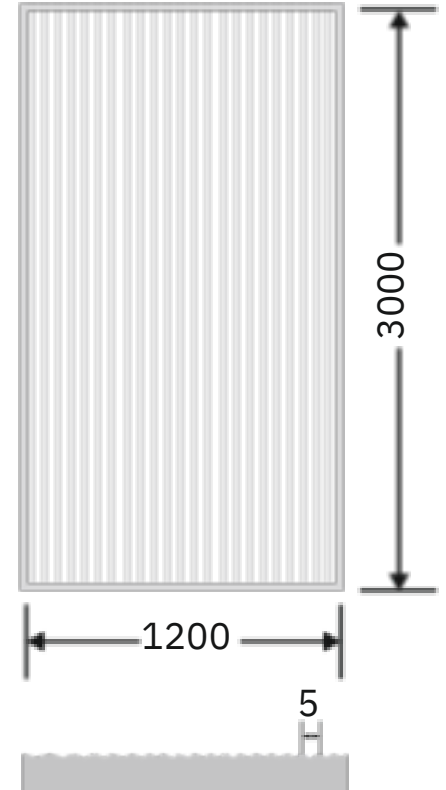

*This is a creative photograph. Actual product may vary.
*Color may vary lot to lot. please ask for fresh sample before placing order.

Flute Orientation

Article Code : WM 225
Standard Size (WxH) : 1200x3000mm
Standard Thickness : 9mm Laminated (Toughened / HS)

Flute Orientation

Article Code : WM 226

Standard Size (WxH) : 1200x3000mm

Standard Thickness : 9mm Laminated (Toughened / HS)

*This is a creative photograph. Actual product may vary.
*Color may vary lot to lot. please ask for fresh sample before placing order.

Flute Orientation

Article Code : WM 227

Standard Size (WxH) : 1200x3000mm

Standard Thickness : 9mm Laminated (Toughened / HS)

*This is a creative photograph. Actual product may vary.
*Color may vary lot to lot. please ask for fresh sample before placing order.

Flute Orientation

Article Code : WM 228

Standard Size (WxH) : 1200x3000mm

Standard Thickness : 9mm Laminated (Toughened / HS)

*This is a creative photograph. Actual product may vary.
*Color may vary lot to lot. please ask for fresh sample before placing order.