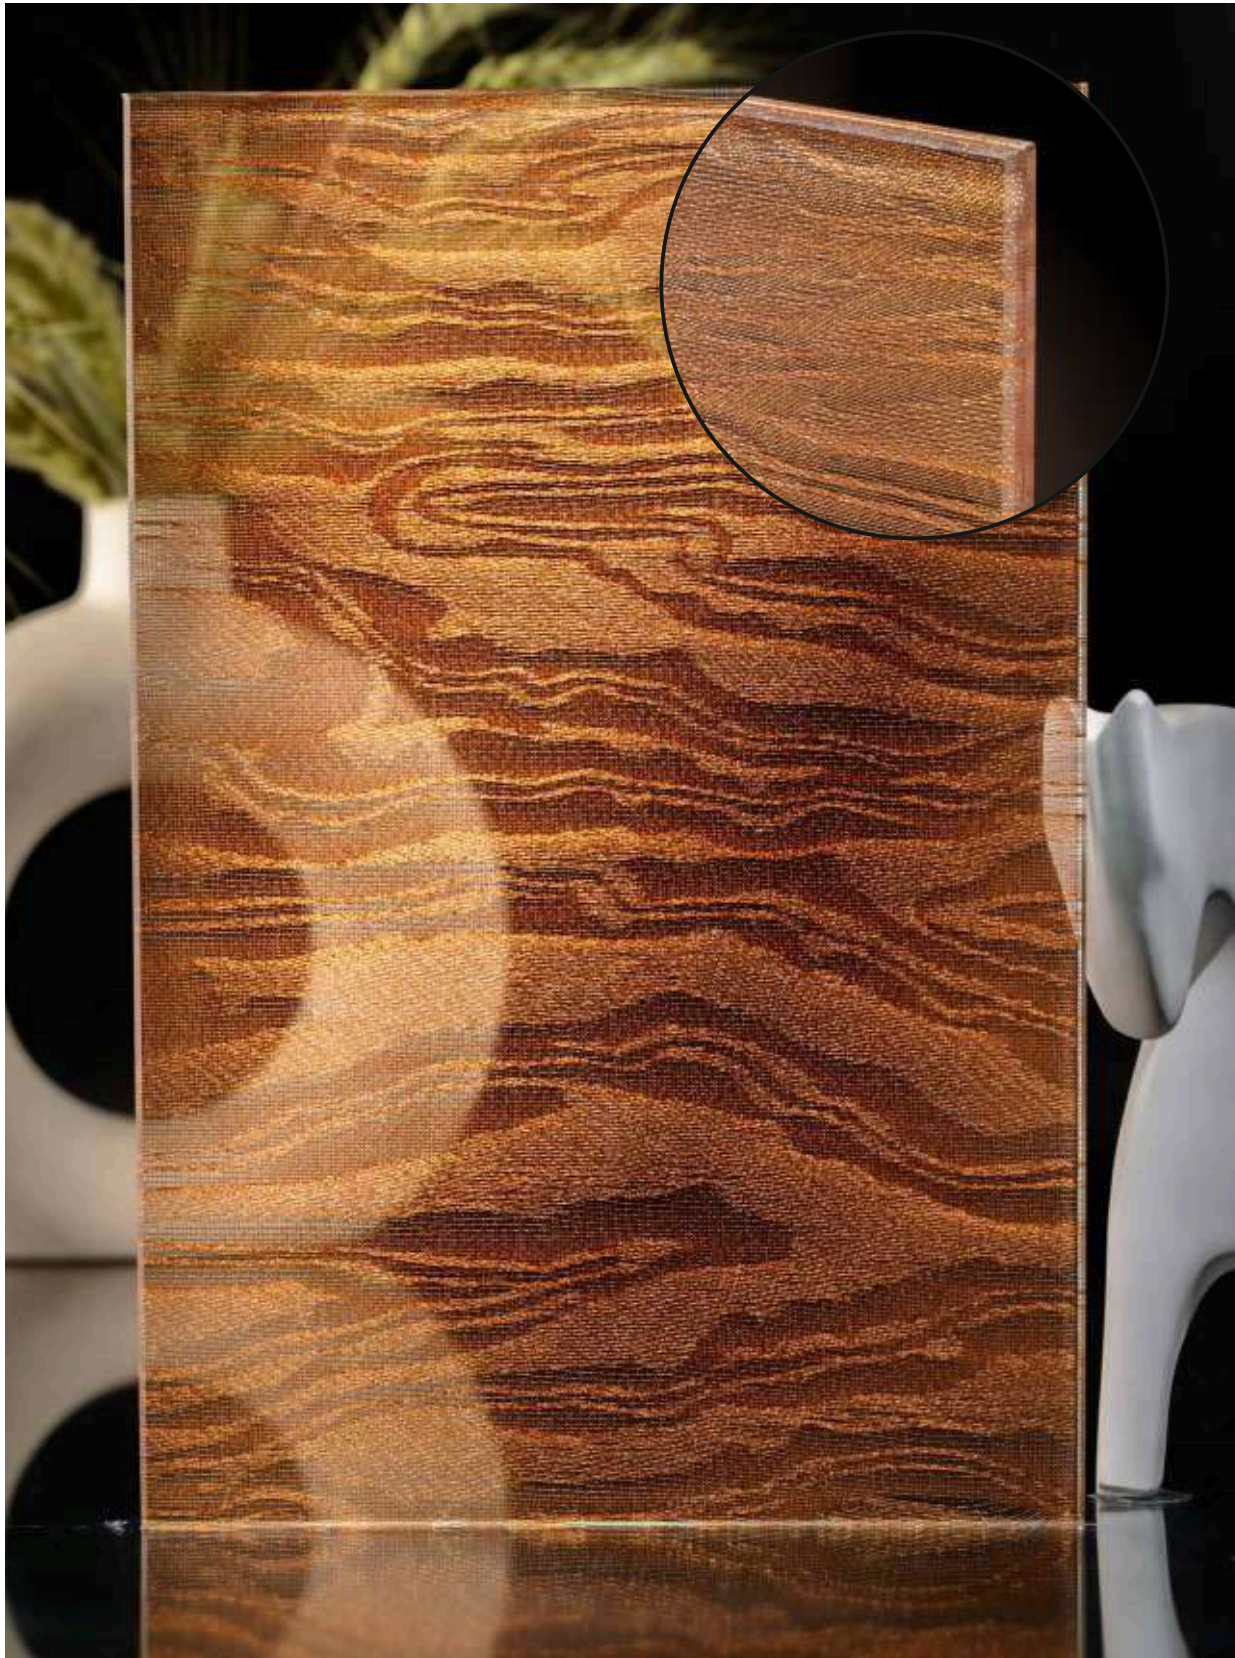

Flute Orientation

Article Code : WM 211 Luce Masterline

Standard Size (WxH) : 1200x3000mm

Standard Thickness :9mm Laminated (Toughened / HS)

*This is a creative photograph. Actual product may vary.
*Color may vary lot to lot. please ask for fresh sample before placing order.