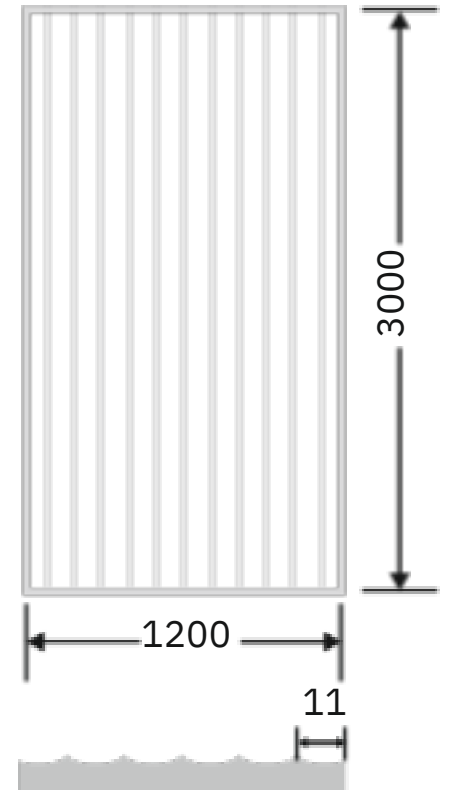

Flute Orientation

Article Code : WM 209 Regen Reeded
Standard Size (WxH) : 1200x3000mm
Standard Thickness : 9mm Laminated (Toughened / HS)

* This is a creative photograph. Actual product may vary.
* Color may vary lot to lot. please ask for fresh sample before placing order.