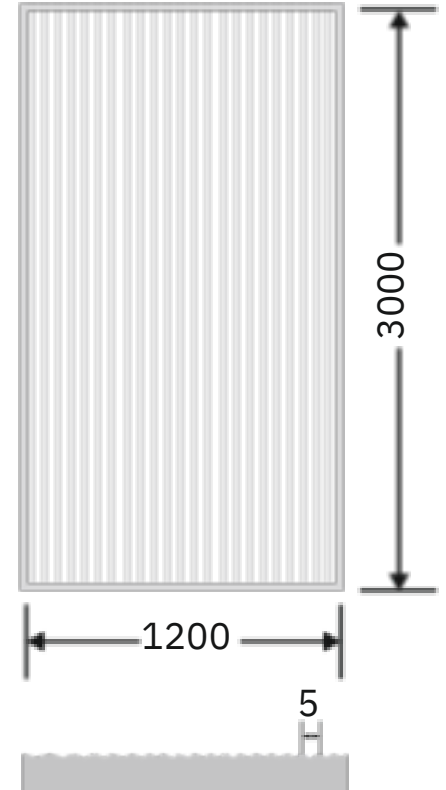

Flute Orientation

Article Code : WM 215 Vivid Masterline

Standard Size (WxH) : 1200x3000mm

Standard Thickness : 9mm Laminated (Toughened / HS)

*This is a creative photograph. Actual product may vary.
*Color may vary lot to lot. please ask for fresh sample before placing order.