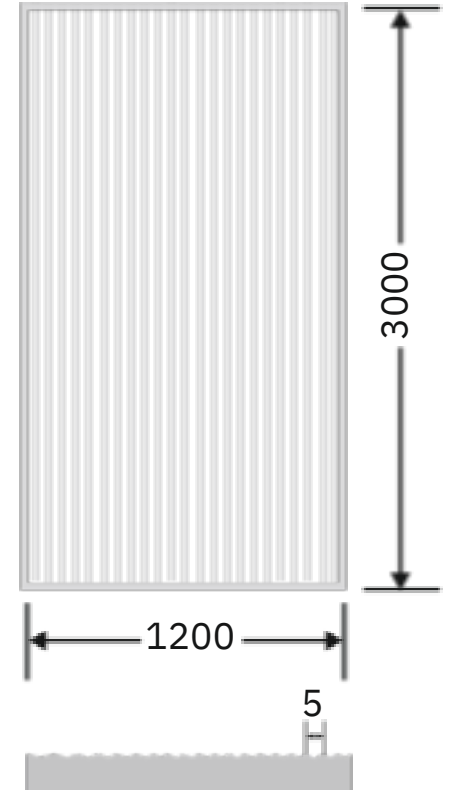

Article Code : WM 212 Paxe Copper(Gloss)
Standard Size (WxH) : 1200x3000mm
Standard Thickness :9mm Laminated (Toughened / HS)

*This is a creative photograph. Actual product may vary.
*Color may vary lot to lot. please ask for fresh sample before placing order.

*This is a creative photograph. Actual product may vary.
*Color may vary lot to lot. please ask for fresh sample before placing order.

Article Code :WM 212 Paxe Copper(Matte)
Standard Size (WxH) : 1200x3000mm
Standard Thickness :9mm Laminated (Toughened / HS)

Flute Orientation

Article Code : WM 212 Paxe Copper Reeded
Standard Size (WxH) : 1200x3000mm
Standard Thickness : 9mm Laminated(Toughened / HS)

*This is a creative photograph. Actual product may vary.
*Color may vary lot to lot. please ask for fresh sample before placing order.

Flute Orientation

Article Code : WM 212 Paxe Copper Masterline
Standard Size (WxH) : 1200x3000mm
Standard Thickness : 9mm Laminated(Toughened / HS)

*This is a creative photograph. Actual product may vary.
*Color may vary lot to lot. please ask for fresh sample before placing order.