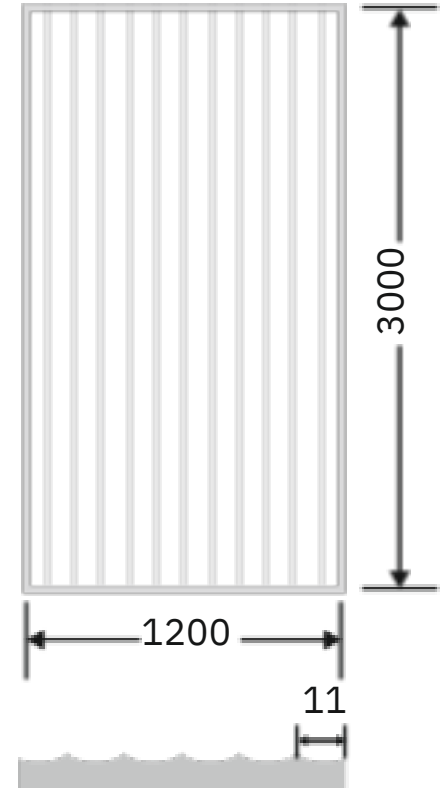

Flute Orientation

Article Code :WM 206 Mosch Grey Reeded
Standard Size (WxH) : 1200x3000mm
Standard Thickness :9mm Laminated (Toughened / HS)

* This is a creative photograph. Actual product may vary.
* Color may vary lot to lot. please ask for fresh sample before placing order.