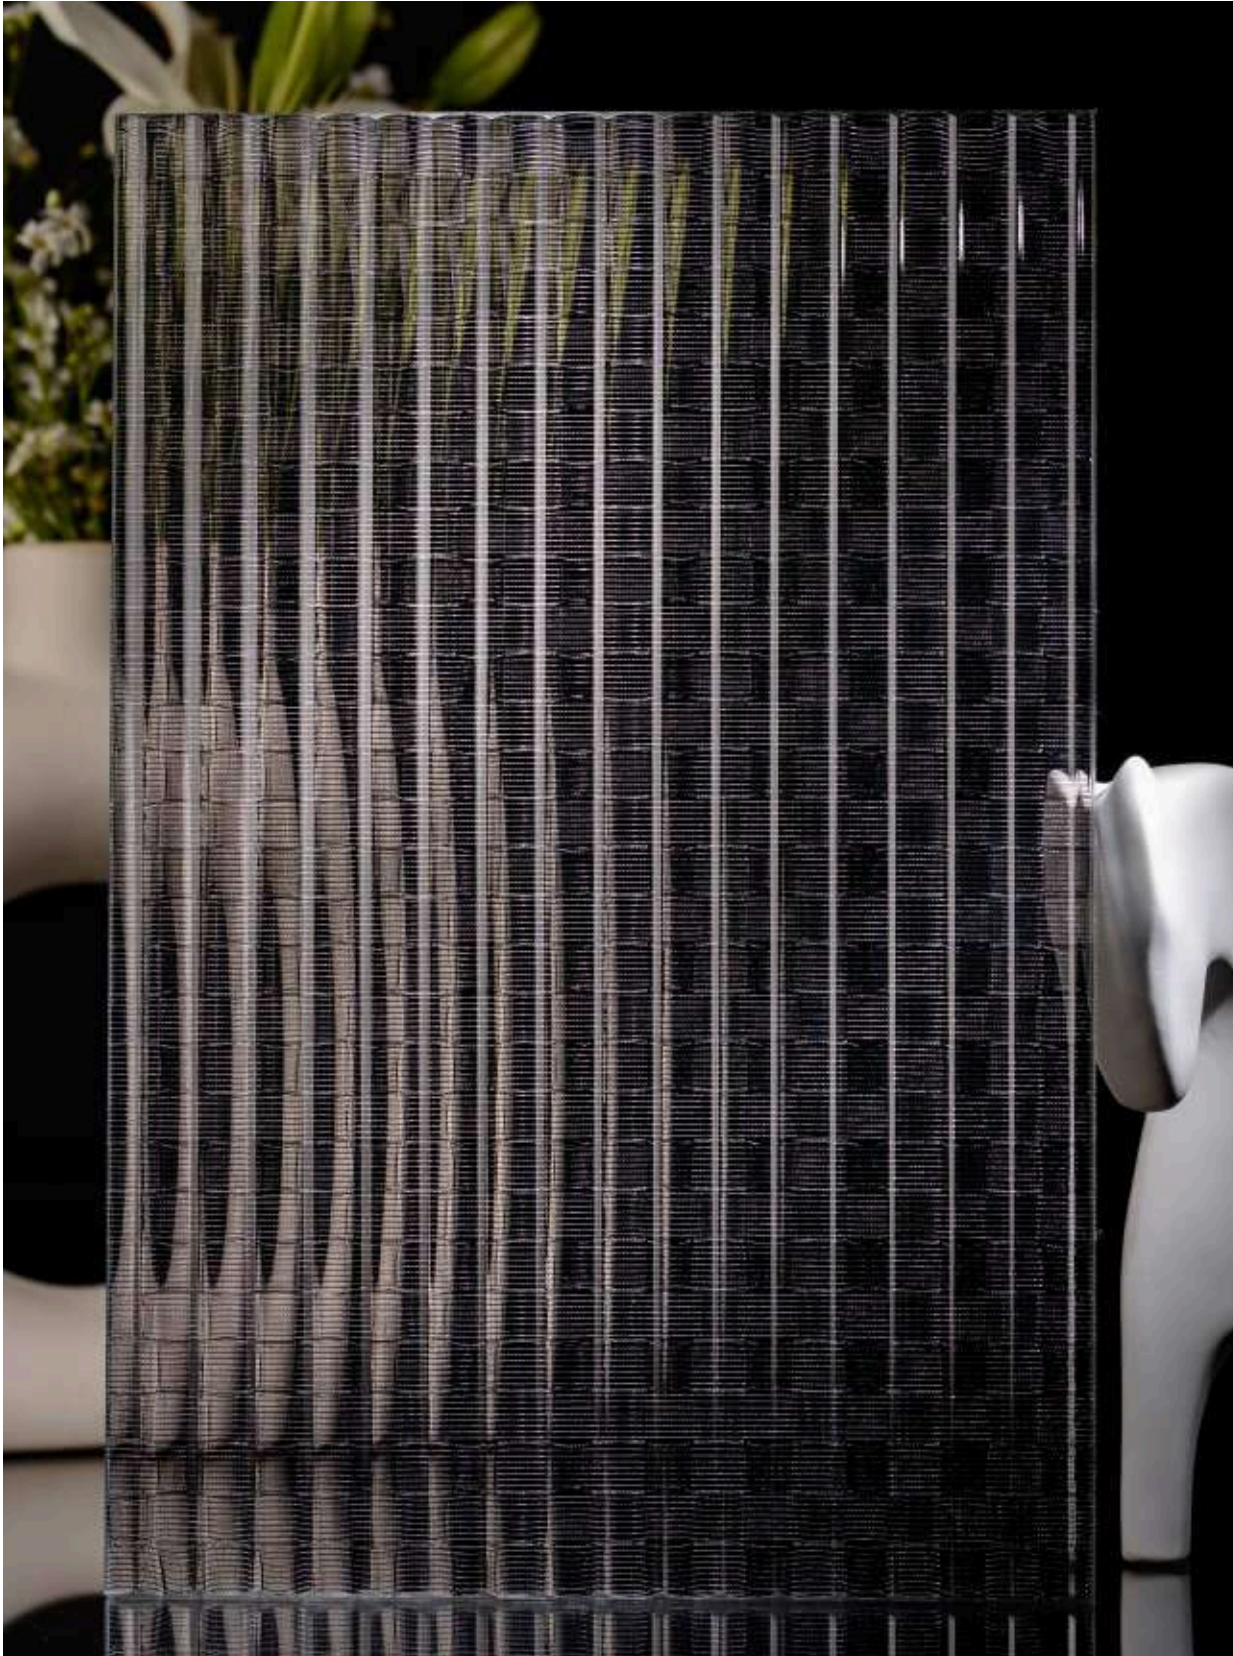

Flute Orientation

Article Code : WM 218 Reeded
Standard Size (WxH) : 1200x3000mm
Standard Thickness : 9mm Laminated (Toughened / HS)

*This is a creative photograph. Actual product may vary.
*Color may vary lot to lot. please ask for fresh sample before placing order.