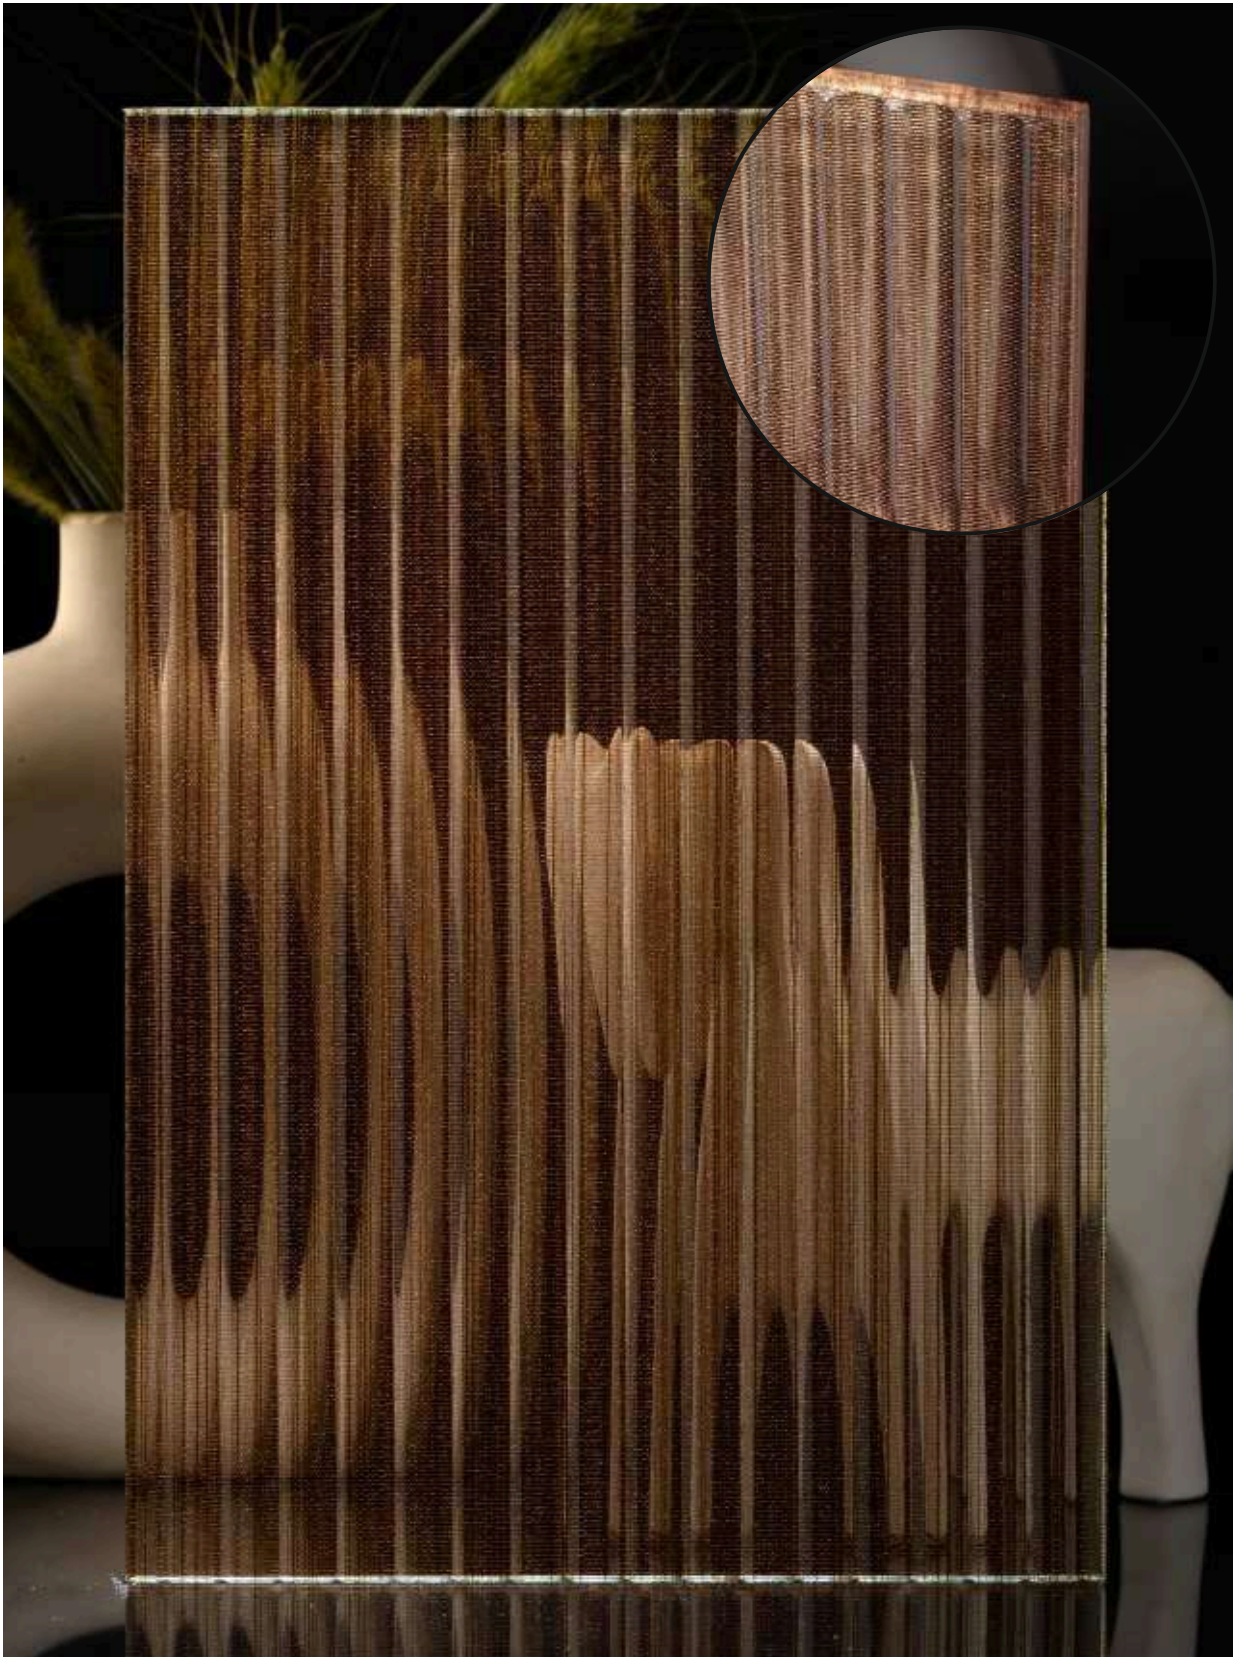

Flute Orientation

Article Code : WM 209 Regen Reeded
Standard Size (WxH) : 1200x3000mm
Standard Thickness : 9mm Laminated (Toughened / HS)

* This is a creative photograph. Actual product may vary.
* Color may vary lot to lot. please ask for fresh sample before placing order.