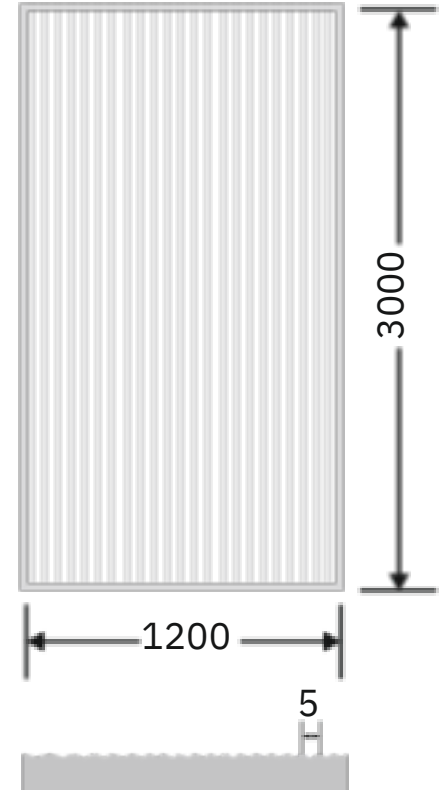

Flute Orientation

Article Code : WM 227

Standard Size (WxH) : 1200x3000mm

Standard Thickness : 9mm Laminated (Toughened / HS)

*This is a creative photograph. Actual product may vary.
*Color may vary lot to lot. please ask for fresh sample before placing order.

Flute Orientation

Article Code : WM 228

Standard Size (WxH) : 1200x3000mm

Standard Thickness : 9mm Laminated (Toughened / HS)

*This is a creative photograph. Actual product may vary.
*Color may vary lot to lot. please ask for fresh sample before placing order.

Flute Orientation

Article Code : WM 229

Standard Size (WxH) : 1200x3000mm

Standard Thickness : 9mm Laminated (Toughened / HS)

*This is a creative photograph. Actual product may vary.
*Color may vary lot to lot. please ask for fresh sample before placing order.

Flute Orientation

Article Code : WM 230
Standard Size (WxH) : 1200x3000mm
Standard Thickness : 9mm Laminated (Toughened / HS)

*This is a creative photograph. Actual product may vary.
*Color may vary lot to lot. please ask for fresh sample before placing order.