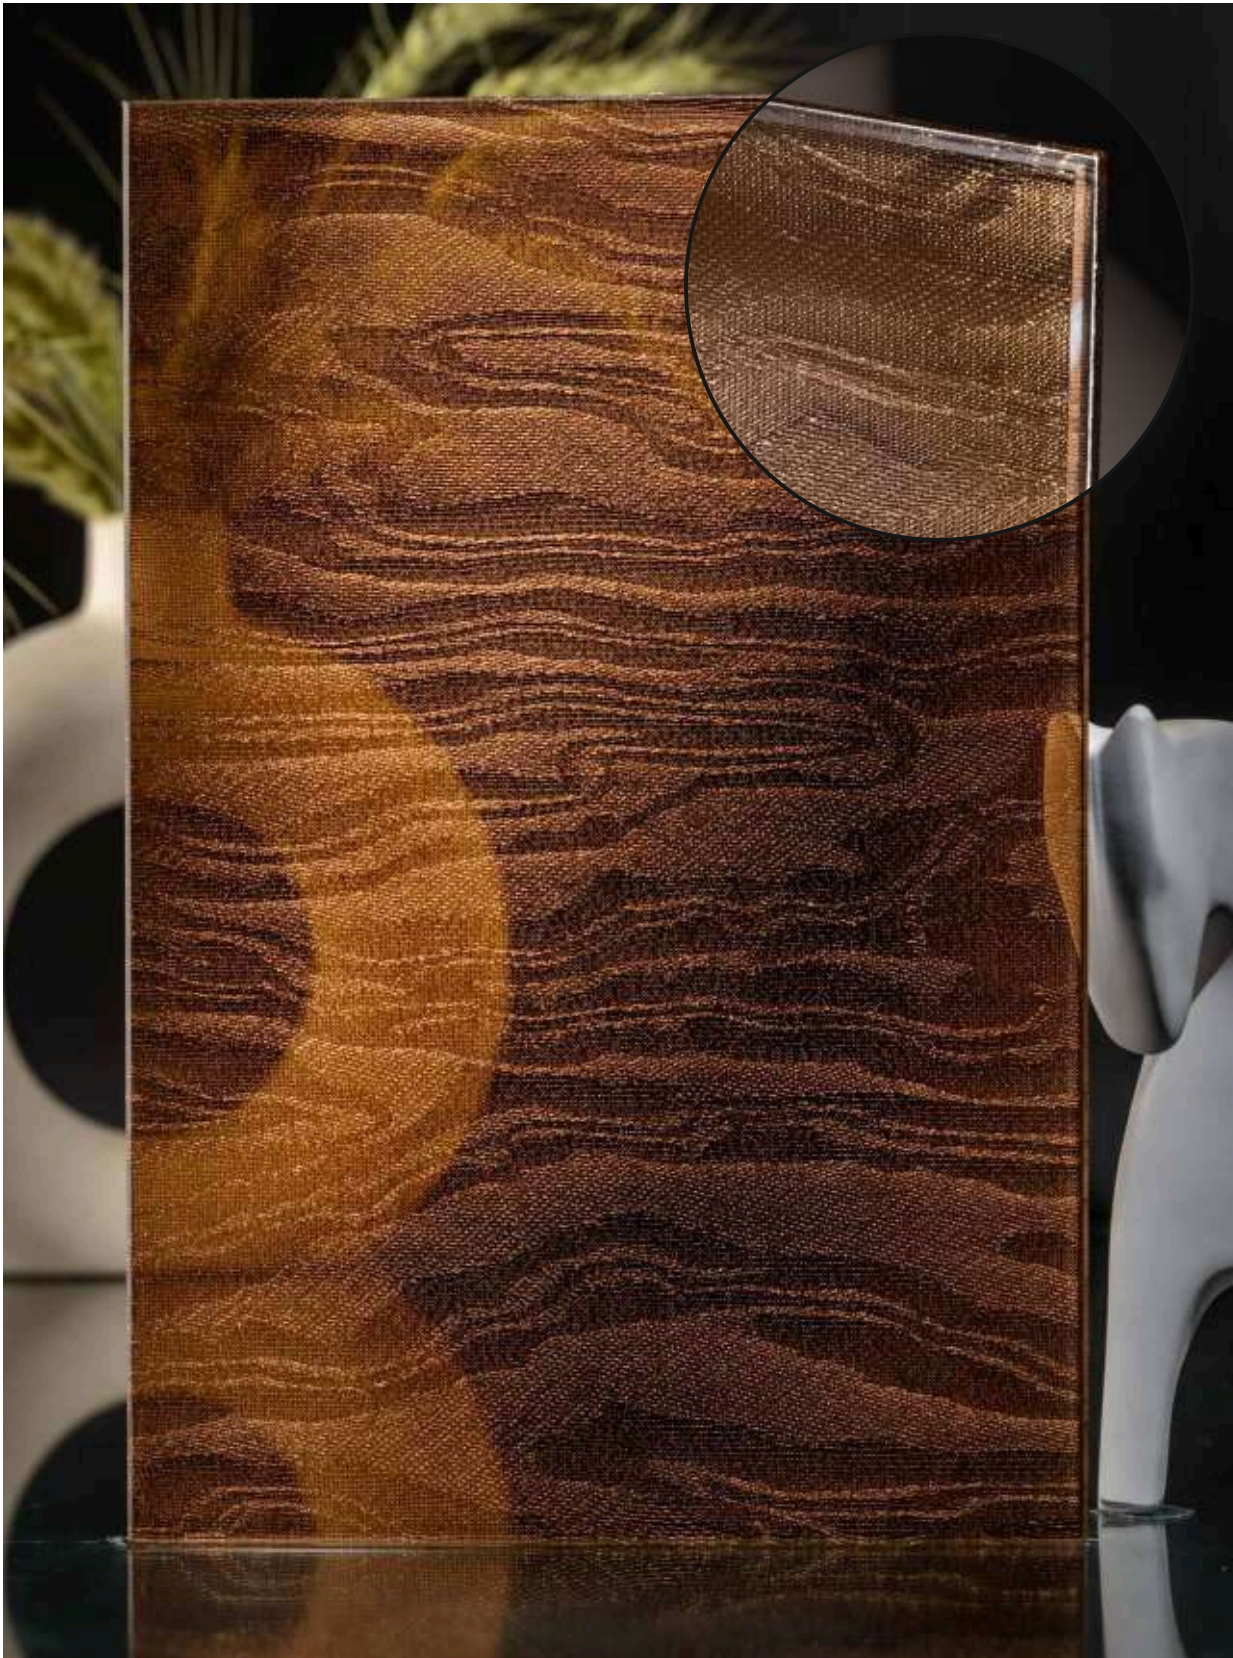

*This is a creative photograph. Actual product may vary.
*Color may vary lot to lot. please ask for fresh sample before placing order.

Article Code : WM 213 Paxe Sliver Brown Tinted
Standard Size (WxH) : 1200x3000mm
Standard Thickness : 9mm Laminated (Toughened / HS)