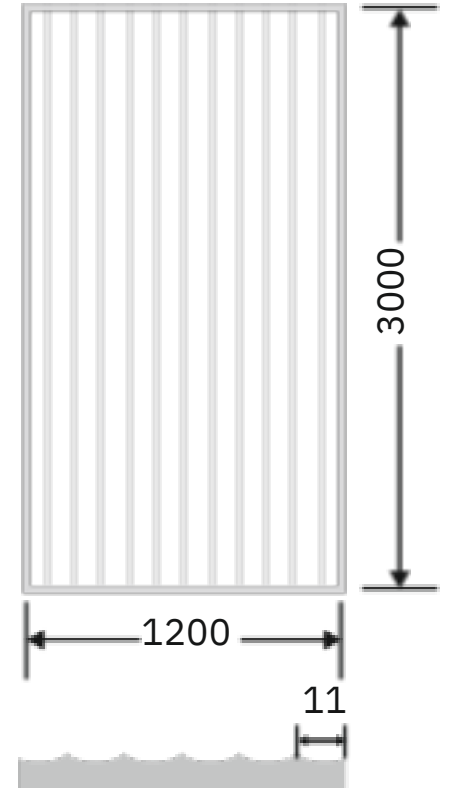

Flute Orientation

Article Code : WM 215 Vivid Reeded
Standard Size (WxH) : 1200x3000mm
Standard Thickness : 9mm Laminated (Toughened / HS)

*This is a creative photograph. Actual product may vary.
*Color may vary lot to lot. please ask for fresh sample before placing order.