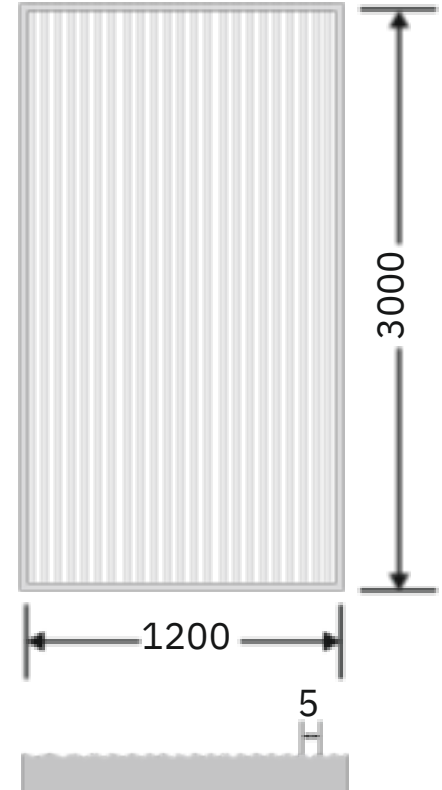

Article Code : WM 218 Extra Clear
Standard Size (WxH) : 1200x3000mm
Standard Thickness : 9mm Laminated (Toughened / HS)

*This is a creative photograph. Actual product may vary.
*Color may vary lot to lot. please ask for fresh sample before placing order.

Flute Orientation

Article Code : WM 218 Reeded
Standard Size (WxH) : 1200x3000mm
Standard Thickness : 9mm Laminated (Toughened / HS)

*This is a creative photograph. Actual product may vary.
*Color may vary lot to lot. please ask for fresh sample before placing order.

Flute Orientation

Article Code : WM 218 Masterline
Standard Size (WxH) : 1200x3000mm
Standard Thickness : 9mm Laminated (Toughened / HS)

*This is a creative photograph. Actual product may vary.
*Color may vary lot to lot. please ask for fresh sample before placing order.

Article Code : WM 219 Extra Clear
Standard Size (WxH) : 1200x3000mm
Standard Thickness : 9mm Laminated (Toughened / HS)

*This is a creative photograph. Actual product may vary.
*Color may vary lot to lot. please ask for fresh sample before placing order.