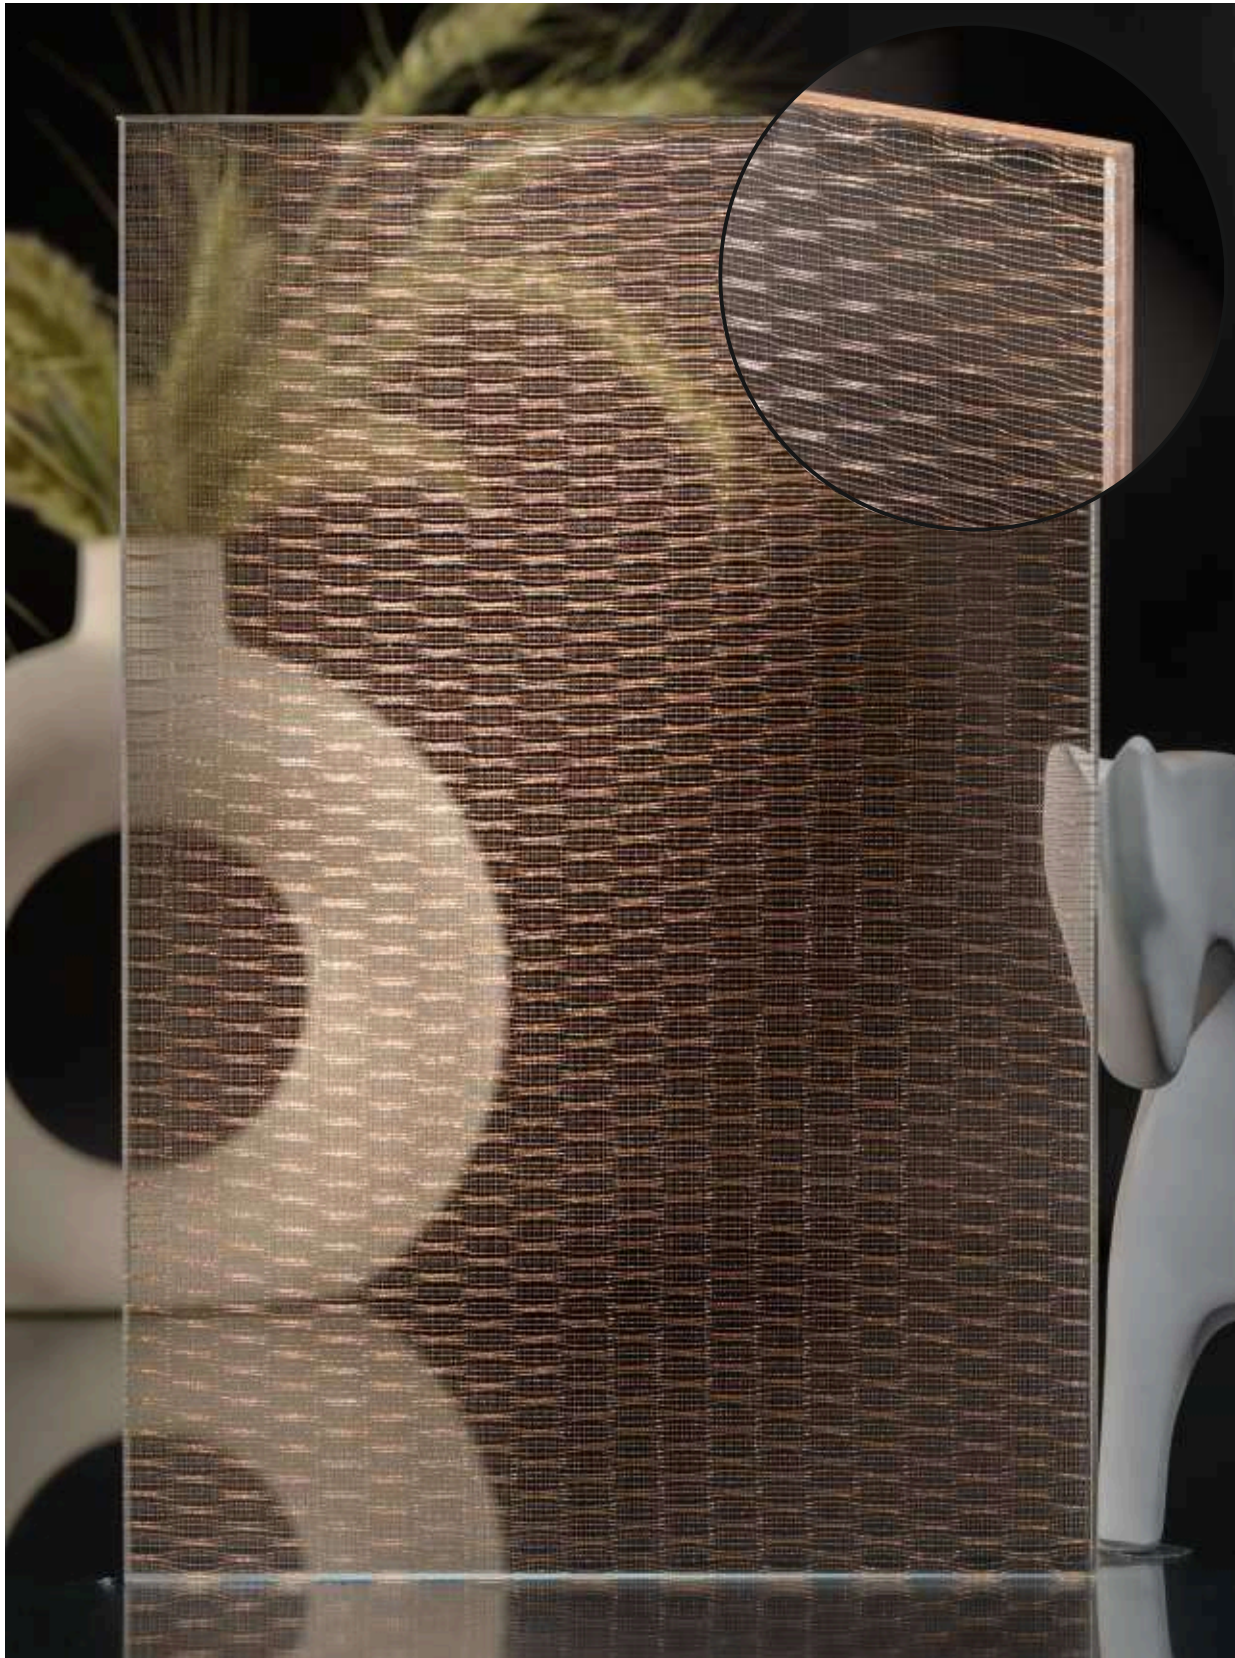

*This is a creative photograph. Actual product may vary.
*Color may vary lot to lot. please ask for fresh sample before placing order.

Article Code : WM 211 Luce Extra Clear(Gloss)
Standard Size (WxH) : 1200x3000mm
Standard Thickness : 9mm Laminated (Toughened / HS)