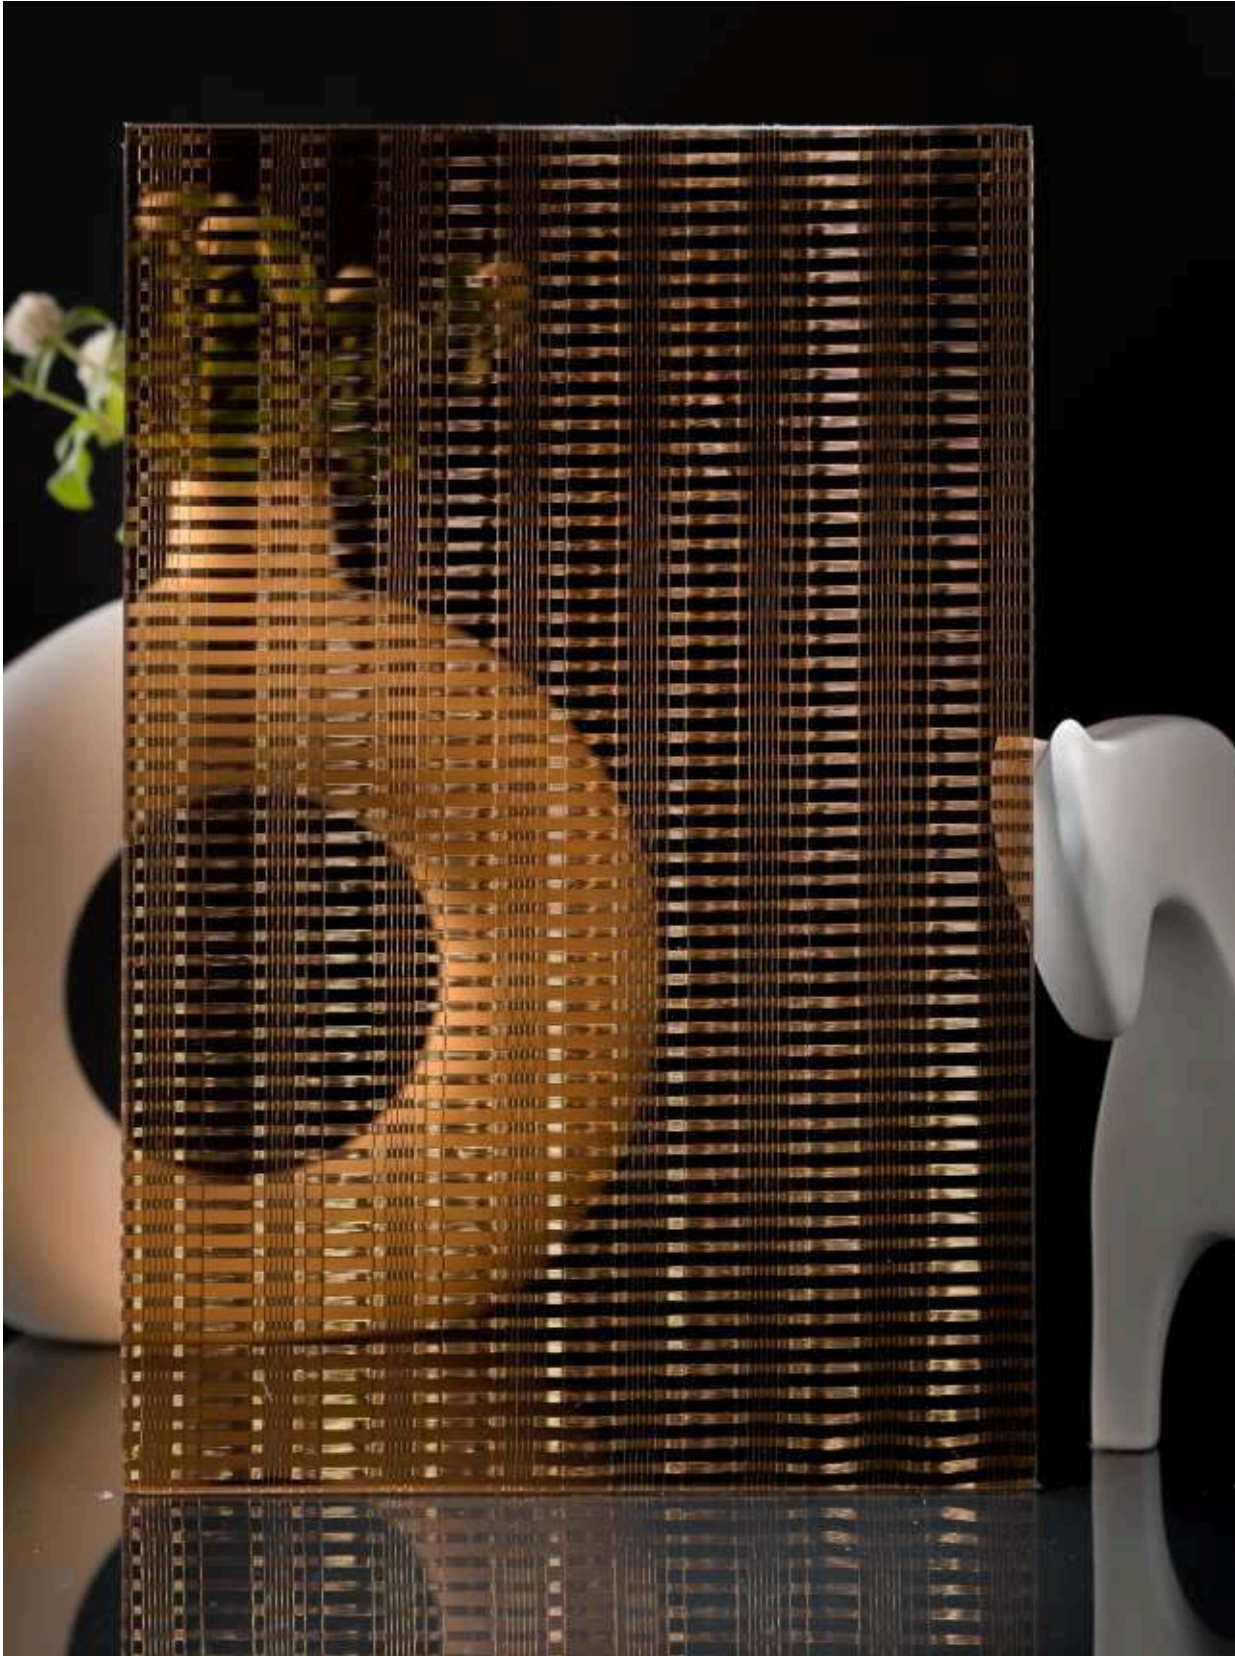

*This is a creative photograph. Actual product may vary.
*Color may vary lot to lot. please ask for fresh sample before placing order.

Article Code : WM 215 Vivid Copper Tinted
Standard Size (WxH) : 1200x3000mm
Standard Thickness : 9mm Laminated (Toughened / HS)