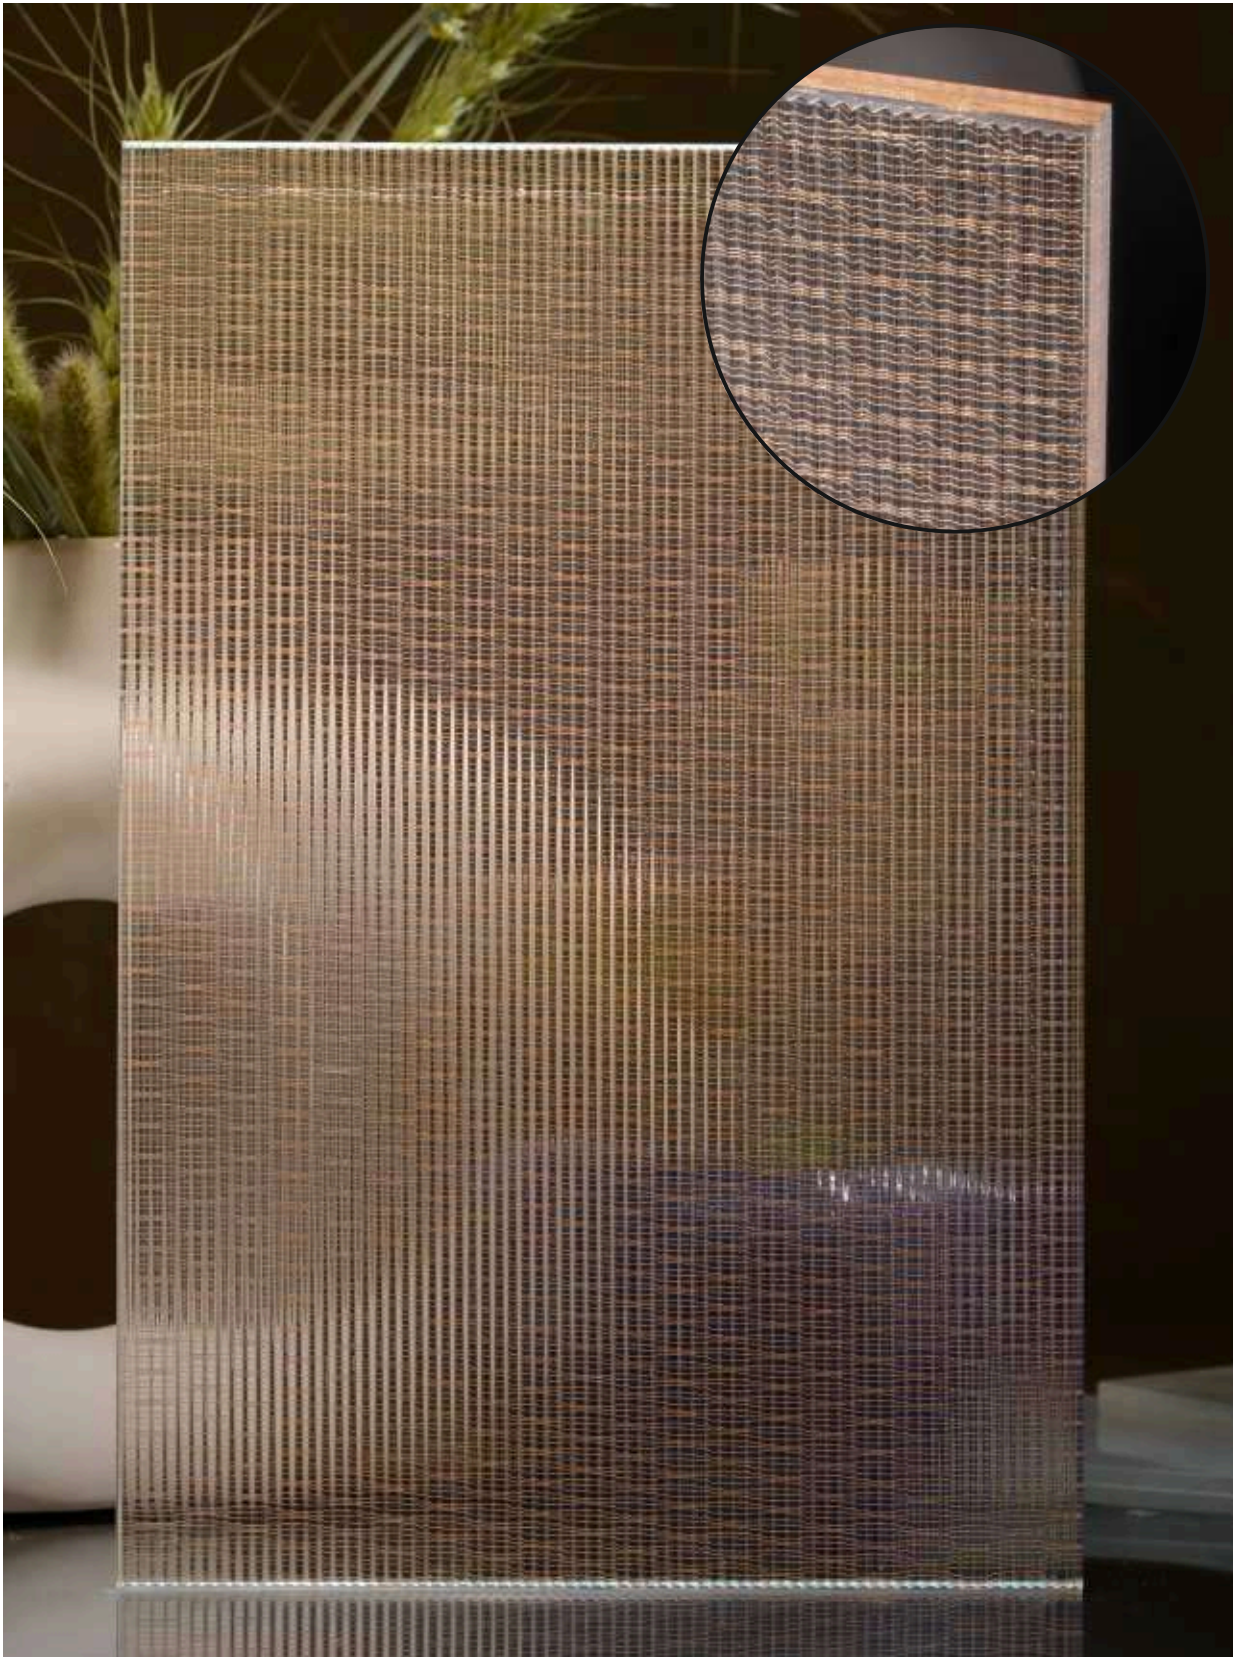

Article Code : WM 211 Luce Masterline

Standard Size (WxH) : 1200x3000mm

Standard Thickness :9mm Laminated (Toughened / HS)

*This is a creative photograph. Actual product may vary.
*Color may vary lot to lot. please ask for fresh sample before placing order.