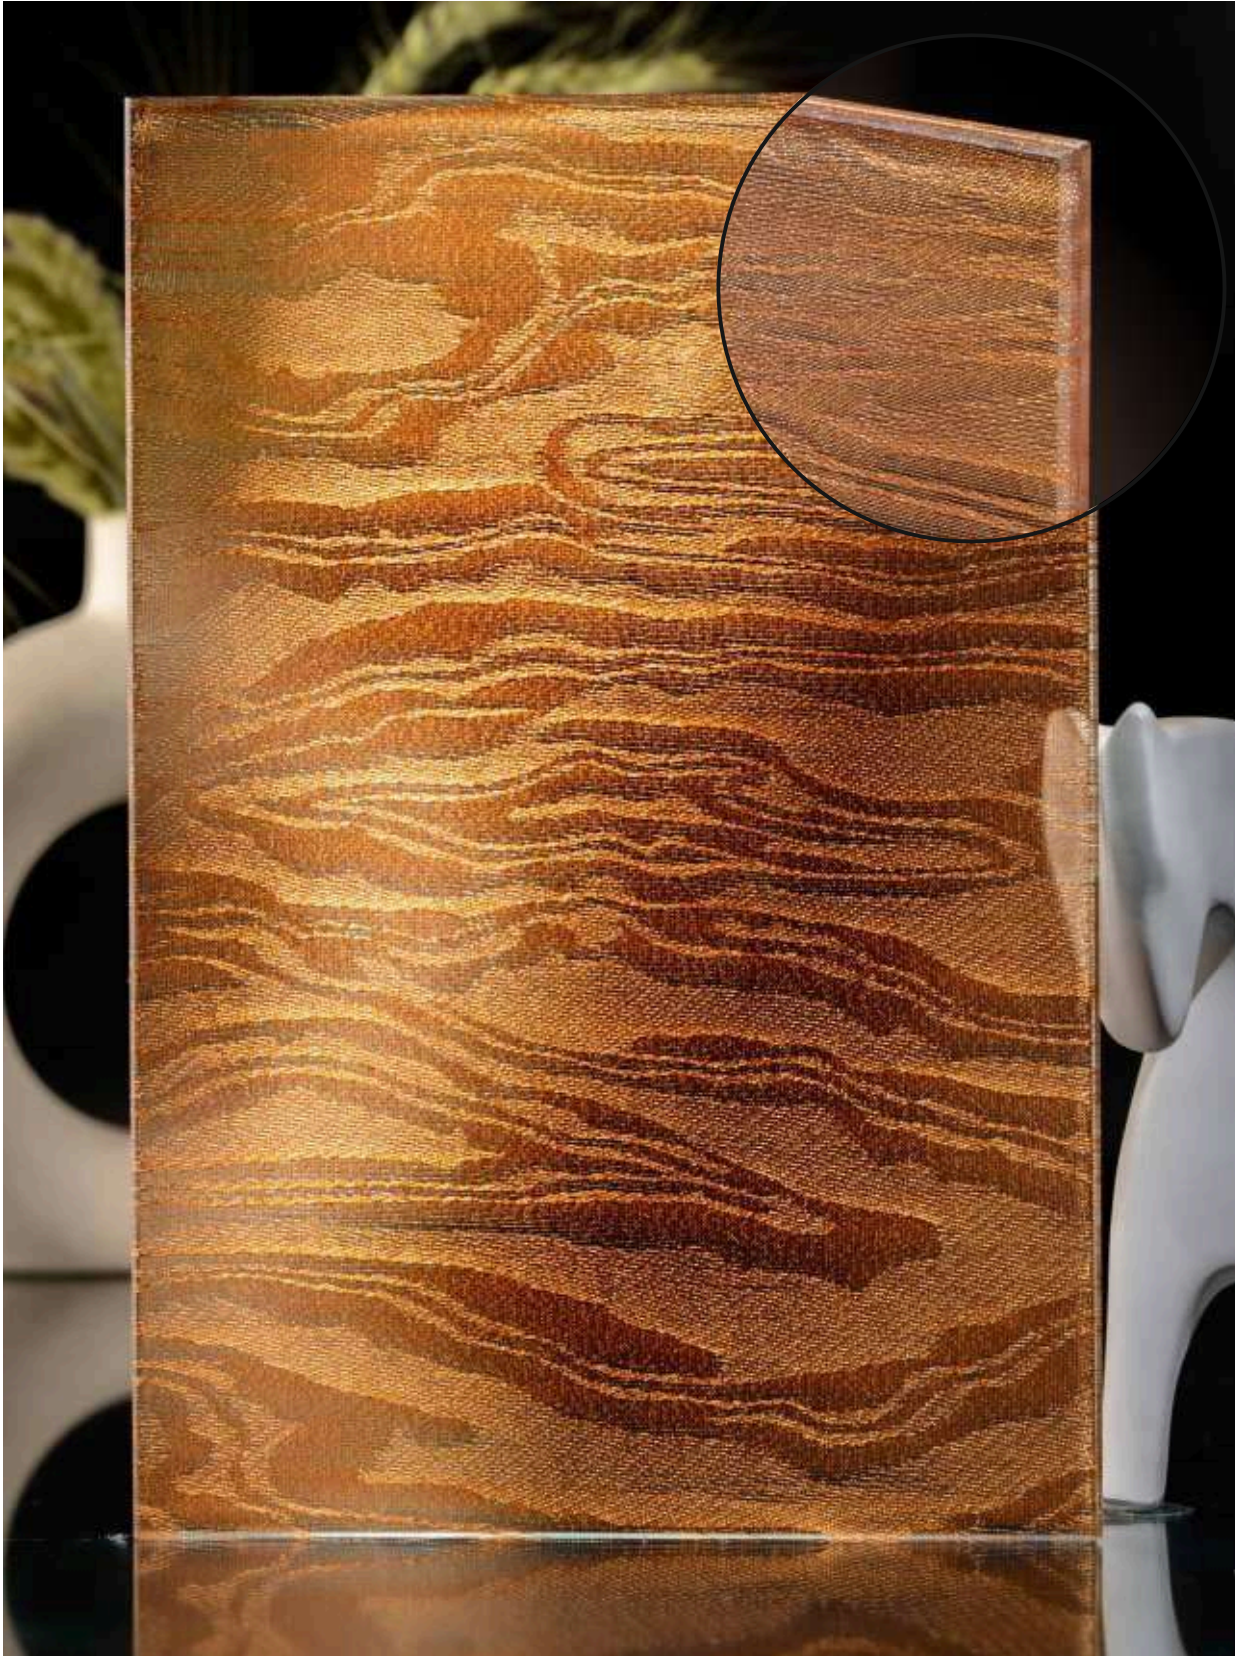

*This is a creative photograph. Actual product may vary.
*Color may vary lot to lot. please ask for fresh sample before placing order.

Article Code :WM 212 Paxe Copper(Matte)
Standard Size (WxH) : 1200x3000mm
Standard Thickness :9mm Laminated (Toughened / HS)