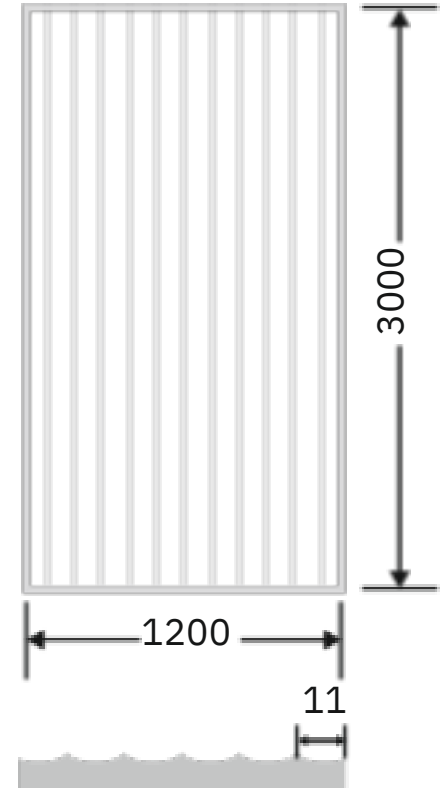

Flute Orientation

Article Code : WM 212 Paxe Copper Reeded
Standard Size (WxH) : 1200x3000mm
Standard Thickness : 9mm Laminated(Toughened / HS)

*This is a creative photograph. Actual product may vary.
*Color may vary lot to lot. please ask for fresh sample before placing order.