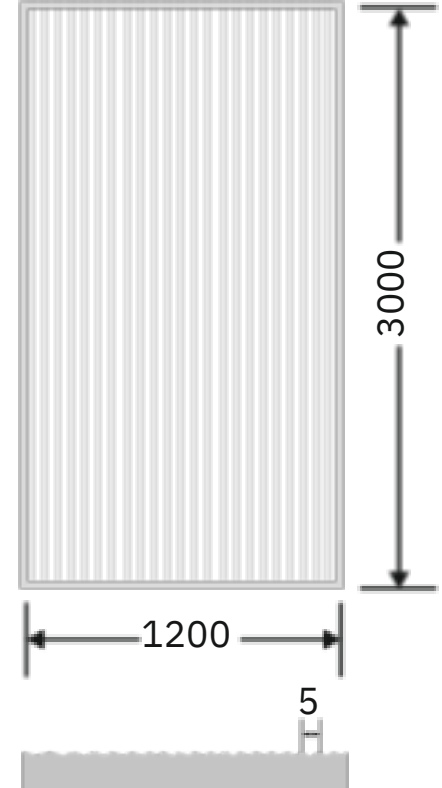

*This is a creative photograph. Actual product may vary.
*Color may vary lot to lot. please ask for fresh sample before placing order.

Flute Orientation

Article Code : WM 225
Standard Size (WxH) : 1200x3000mm
Standard Thickness : 9mm Laminated (Toughened / HS)

Flute Orientation

Article Code : WM 226

Standard Size (WxH) : 1200x3000mm

Standard Thickness : 9mm Laminated (Toughened / HS)

*This is a creative photograph. Actual product may vary.
*Color may vary lot to lot. please ask for fresh sample before placing order.

Flute Orientation

Article Code : WM 227

Standard Size (WxH) : 1200x3000mm

Standard Thickness : 9mm Laminated (Toughened / HS)

*This is a creative photograph. Actual product may vary.
*Color may vary lot to lot. please ask for fresh sample before placing order.

Flute Orientation

Article Code : WM 228

Standard Size (WxH) : 1200x3000mm

Standard Thickness : 9mm Laminated (Toughened / HS)

*This is a creative photograph. Actual product may vary.
*Color may vary lot to lot. please ask for fresh sample before placing order.