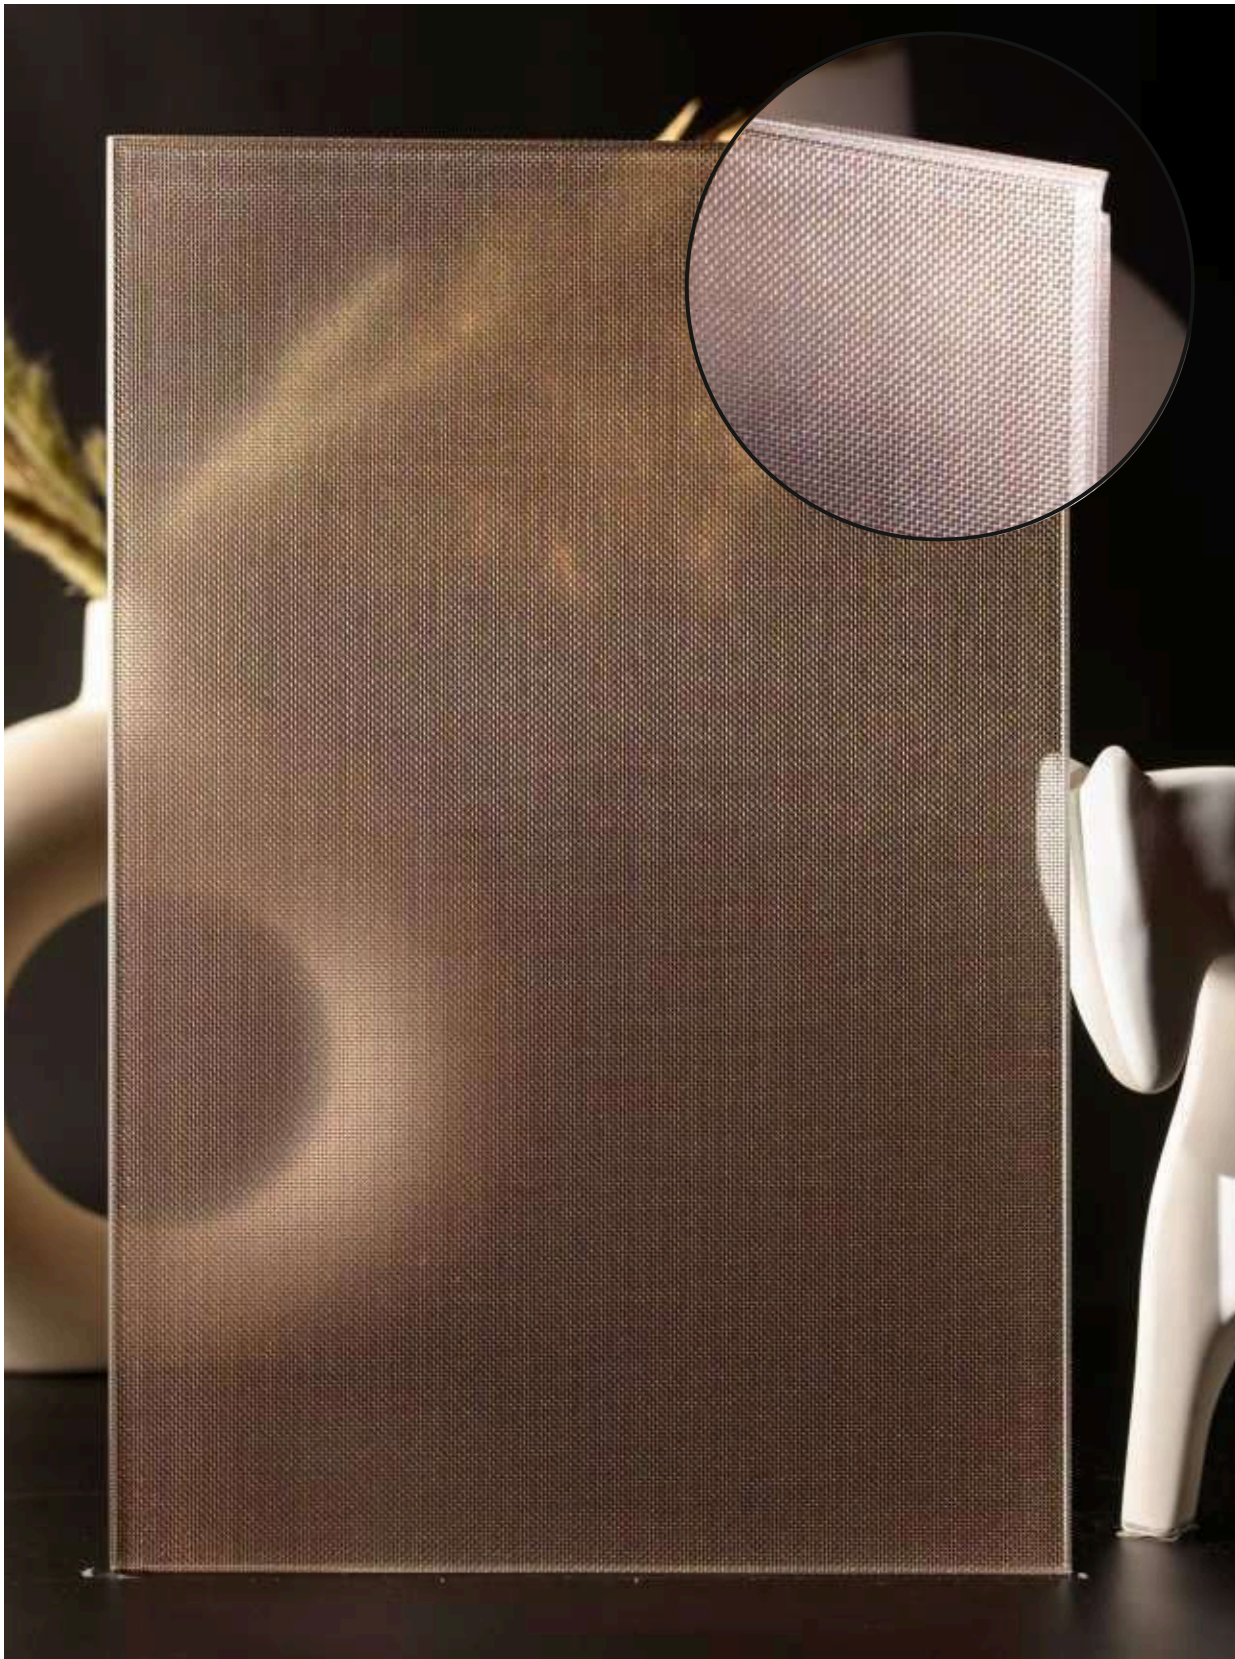

Article Code : WM 206 Mosch Grey Extra Clear(Gloss)
Standard Size (WxH) : 1200x3000mm
Standard Thickness :9mm Laminated(Toughened / HS)

* This is a creative photograph. Actual product may vary.
* Color may vary lot to lot. please ask for fresh sample before placing order.