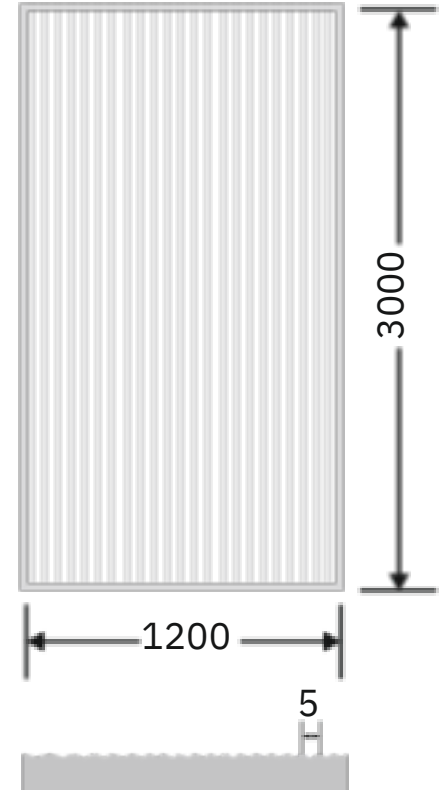

Flute Orientation