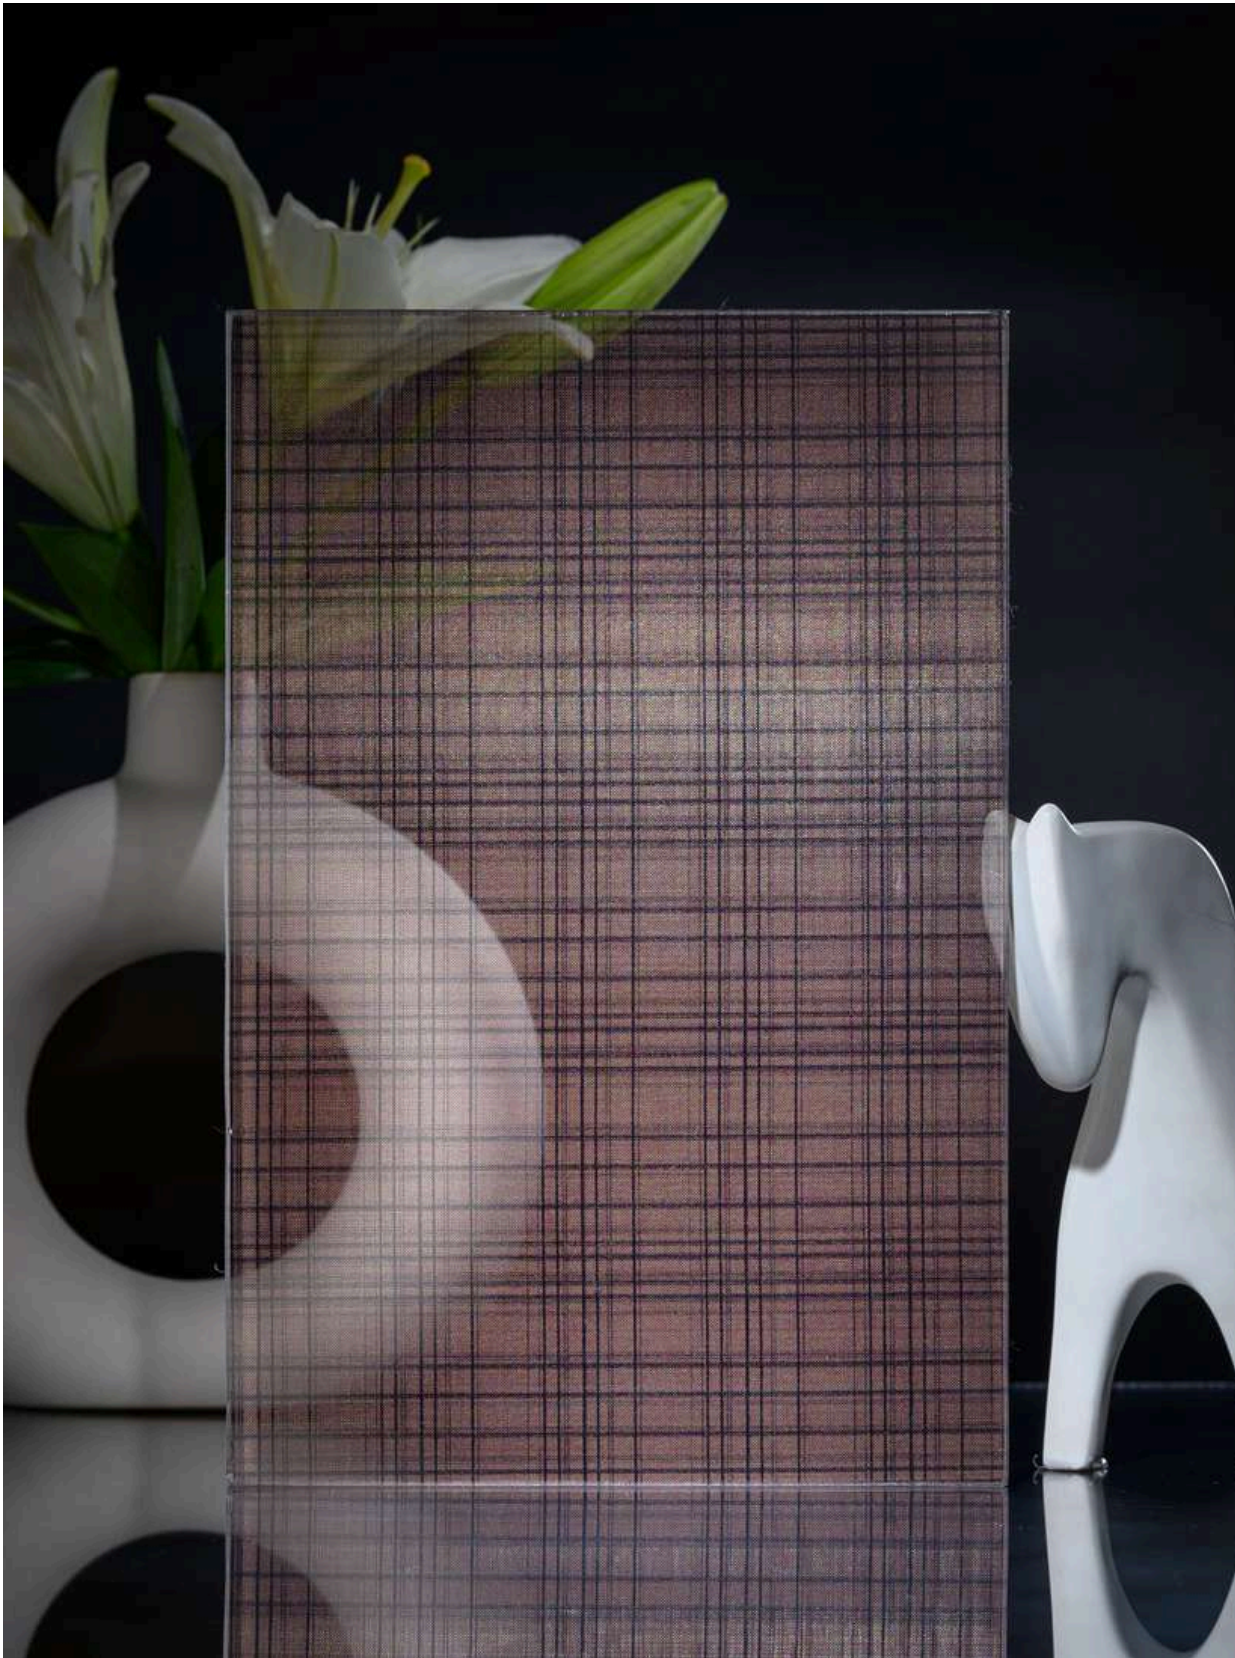

*This is a creative photograph. Actual product may vary.
*Color may vary lot to lot. please ask for fresh sample before placing order.