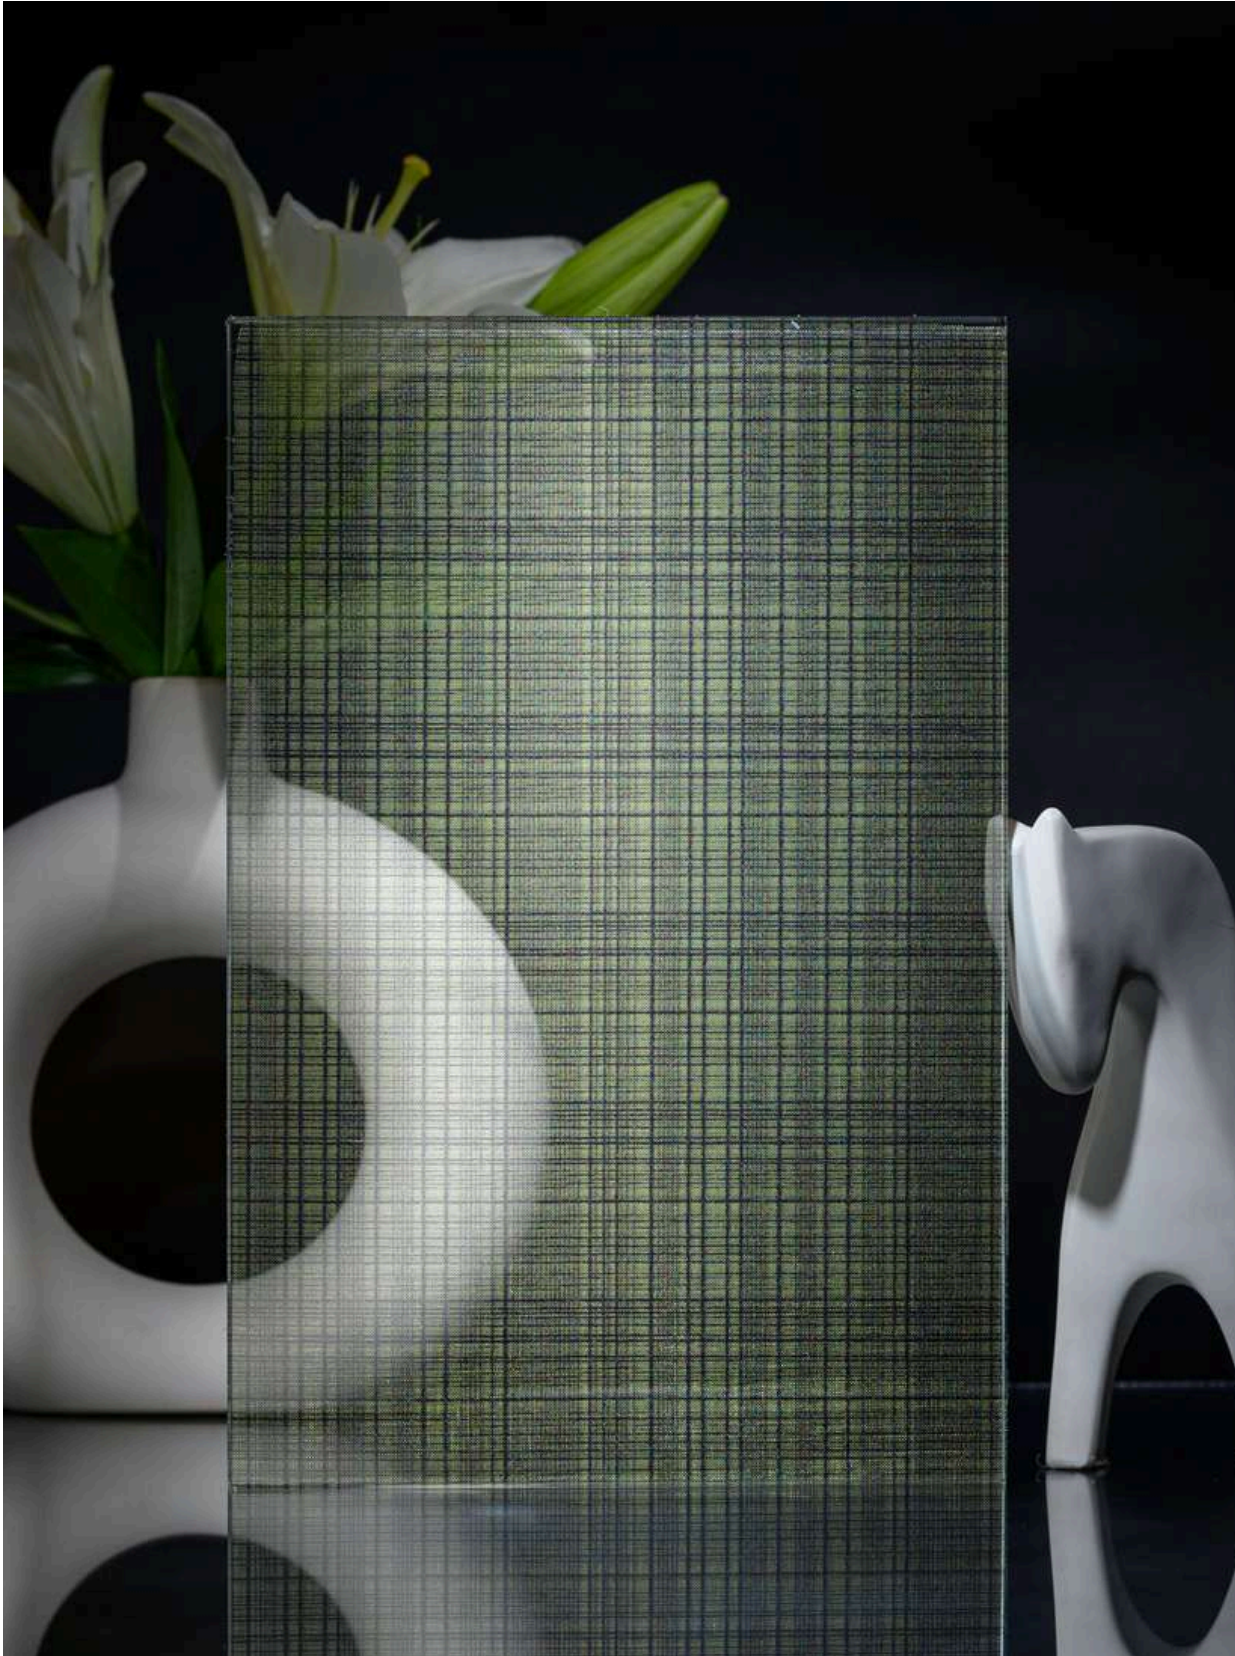

Flute Orientation

Article Code : WM 231

Standard Size (WxH) : 1200x3000mm

Standard Thickness : 9mm Laminated (Toughened / HS)

*This is a creative photograph. Actual product may vary.
*Color may vary lot to lot. please ask for fresh sample before placing order.