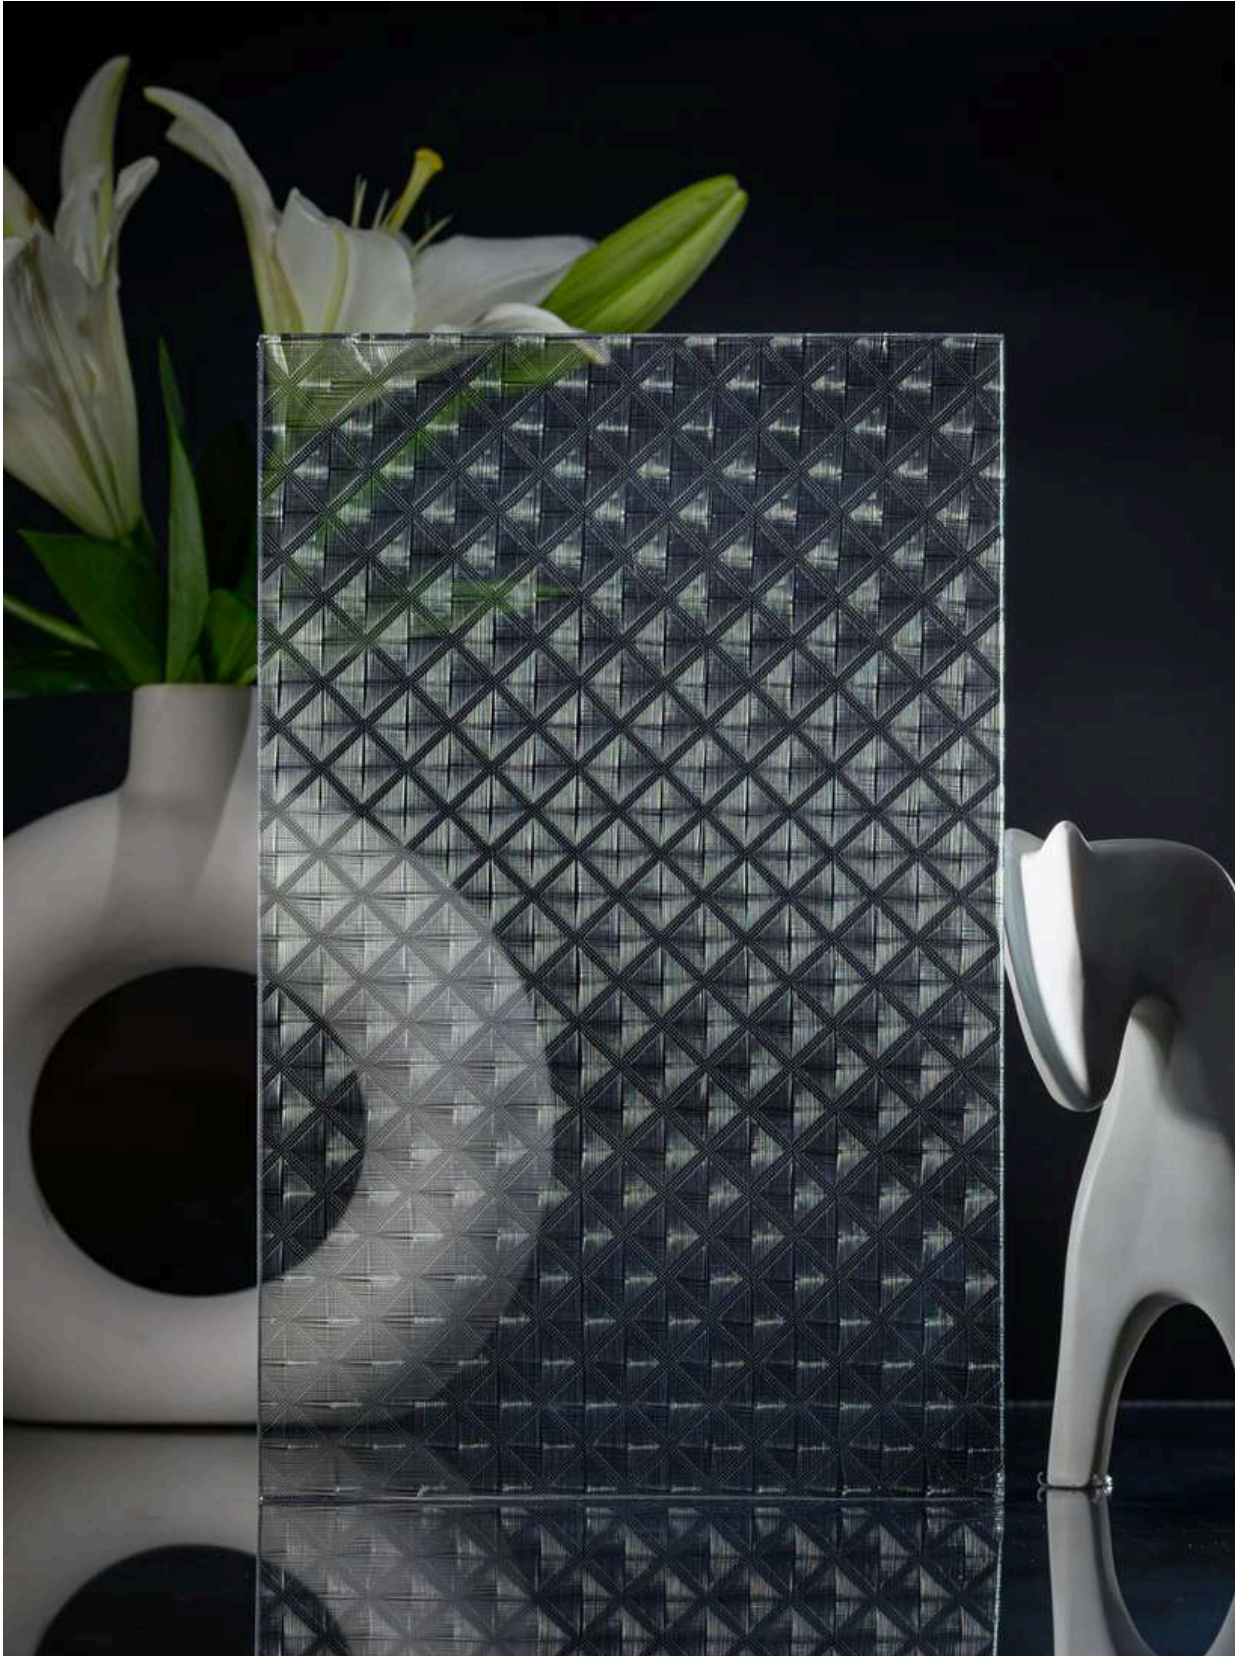

Flute Orientation

Article Code : WM 228

Standard Size (WxH) : 1200x3000mm

Standard Thickness : 9mm Laminated (Toughened / HS)

*This is a creative photograph. Actual product may vary.
*Color may vary lot to lot. please ask for fresh sample before placing order.