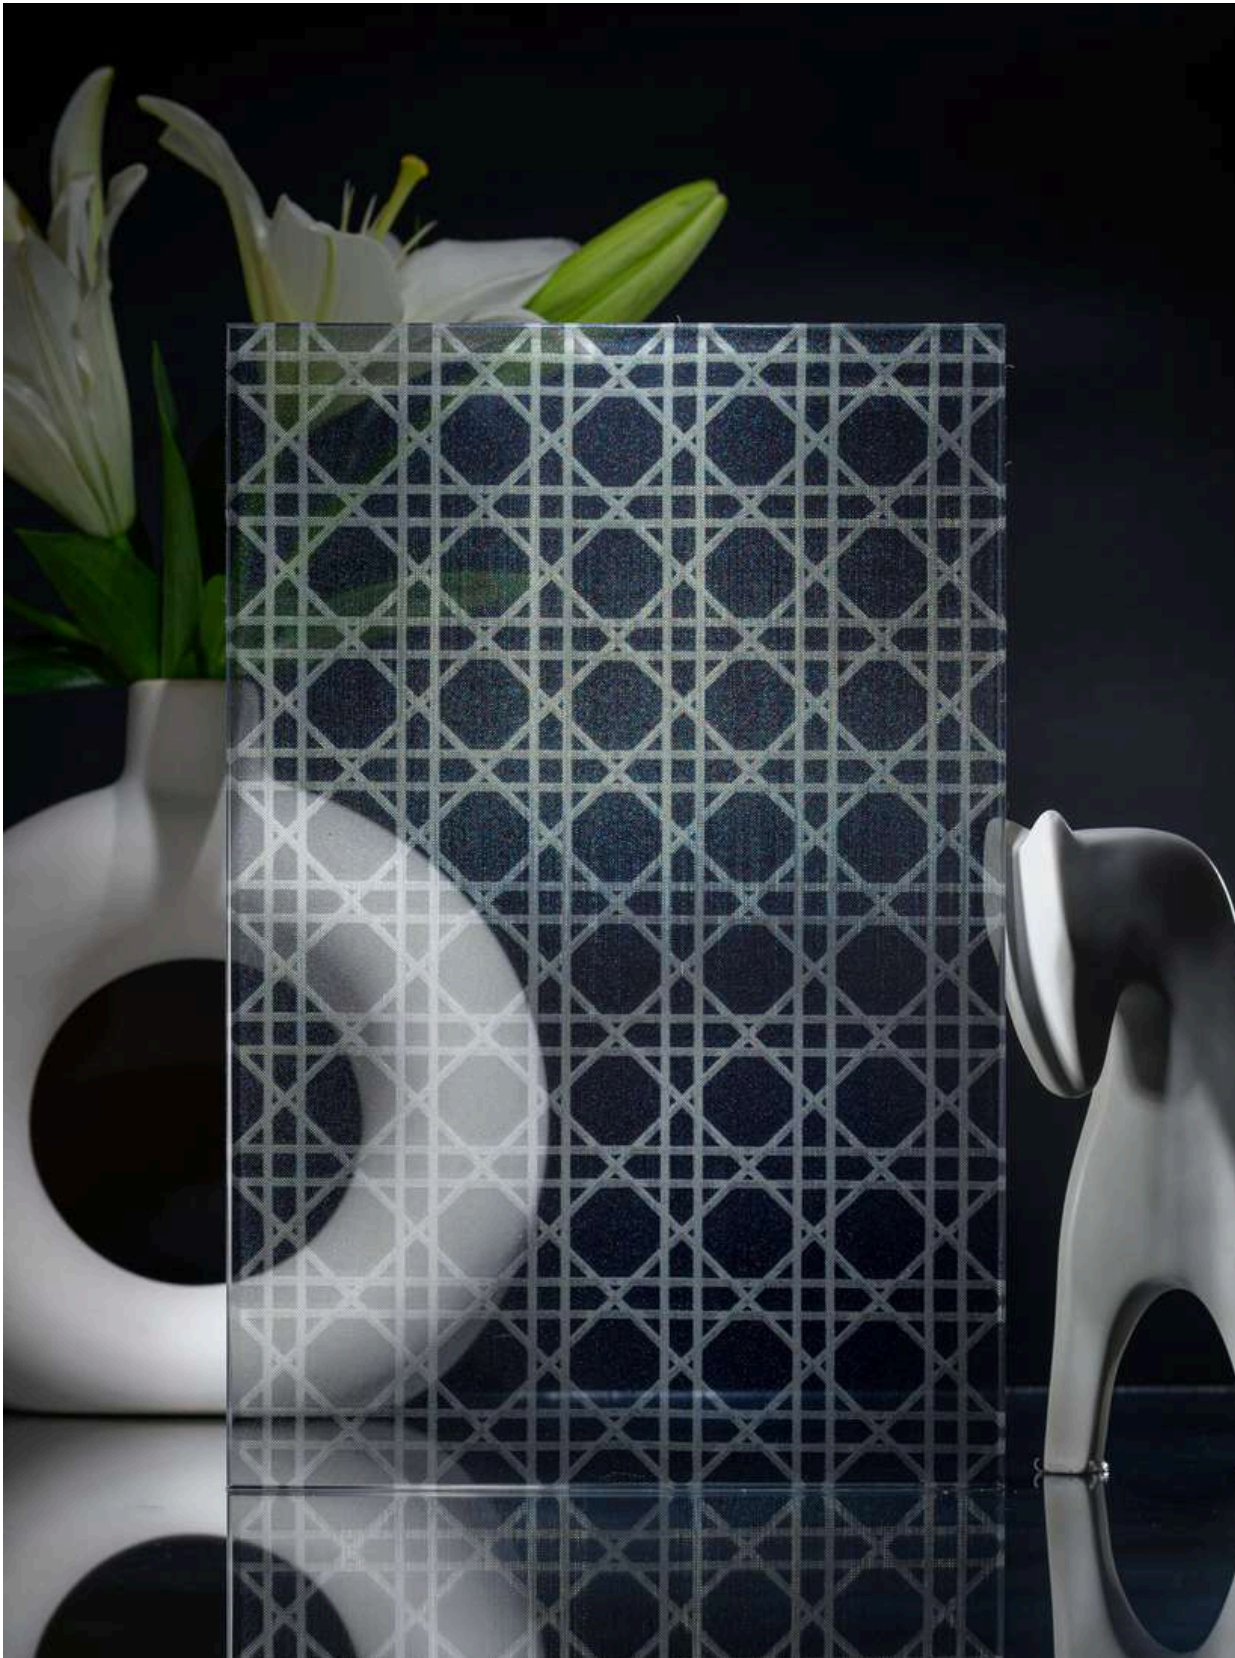

Flute Orientation

Article Code : WM 224
Standard Size (WxH) : 1200x3000mm
Standard Thickness : 9mm Laminated (Toughened / HS)

*This is a creative photograph. Actual product may vary.
*Color may vary lot to lot. please ask for fresh sample before placing order.