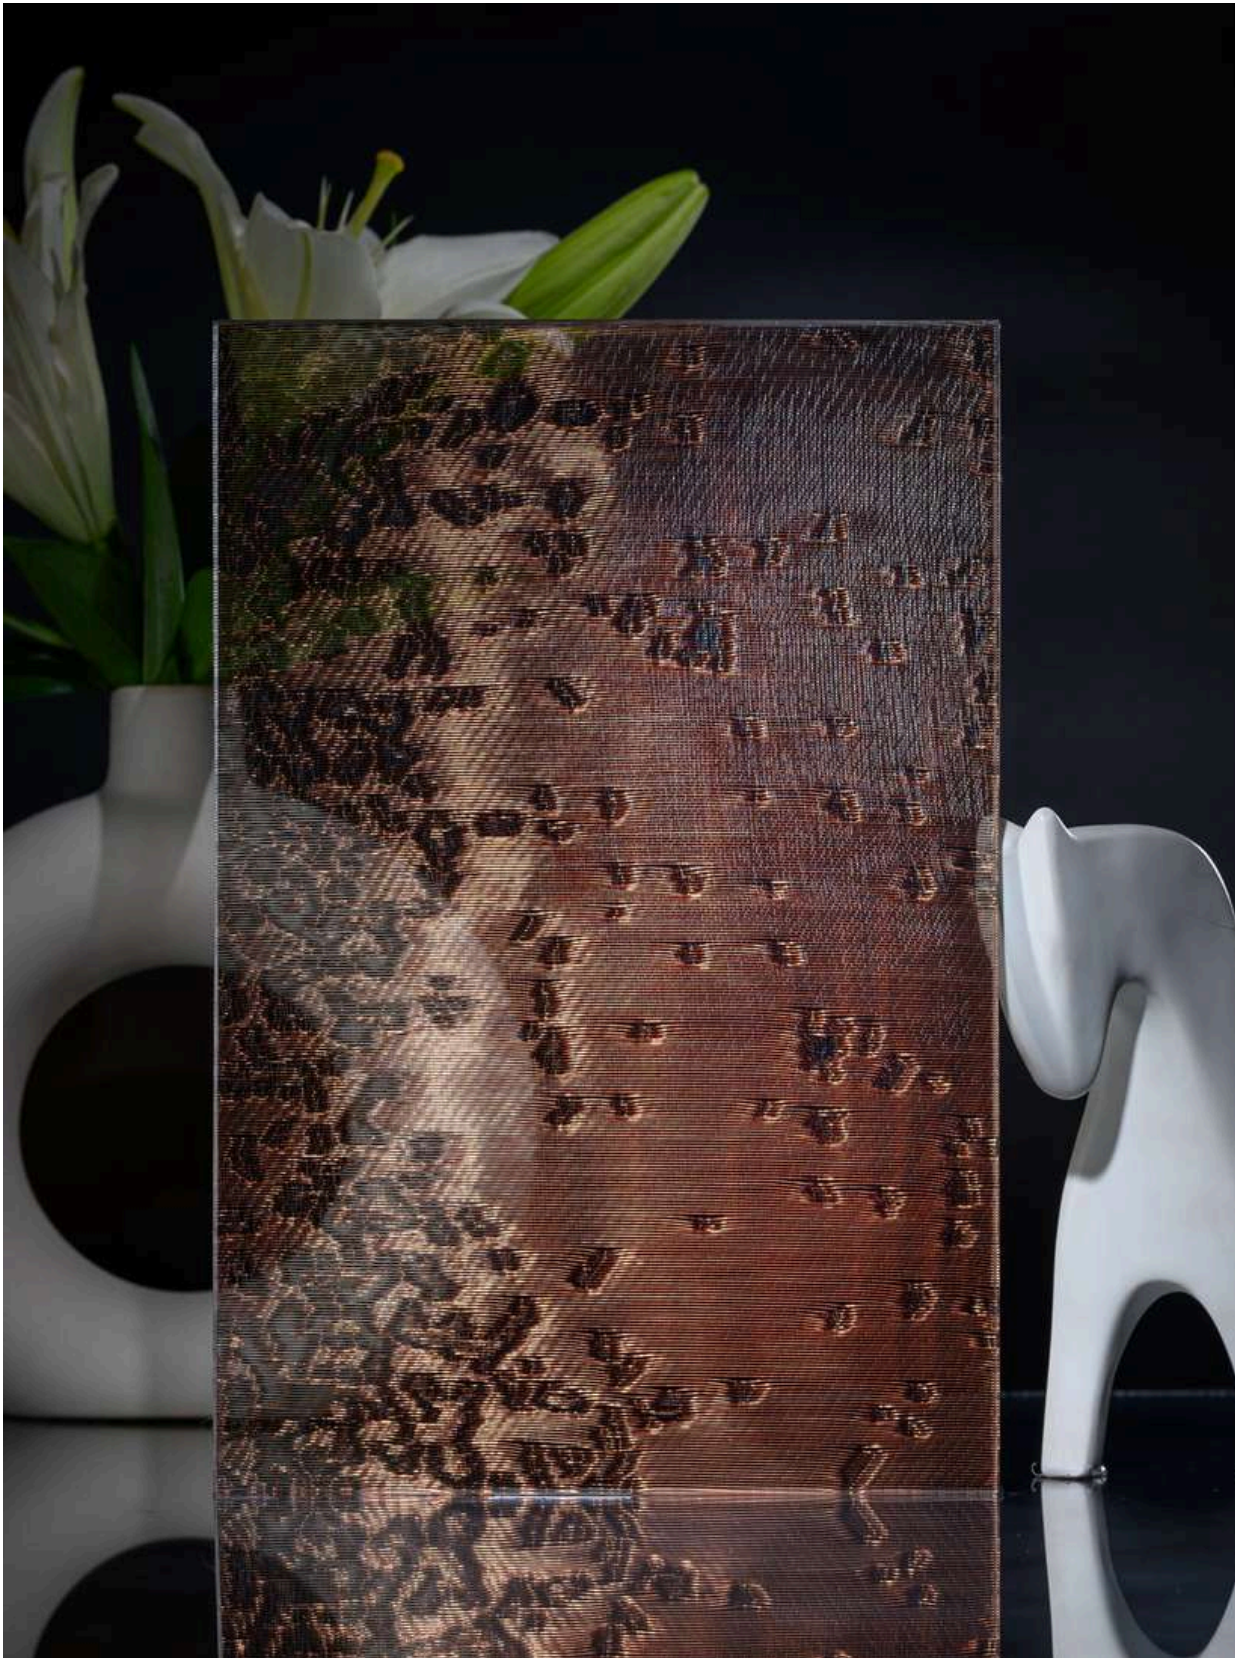

Flute Orientation

Article Code : WM 229

Standard Size (WxH) : 1200x3000mm

Standard Thickness : 9mm Laminated (Toughened / HS)

*This is a creative photograph. Actual product may vary.
*Color may vary lot to lot. please ask for fresh sample before placing order.