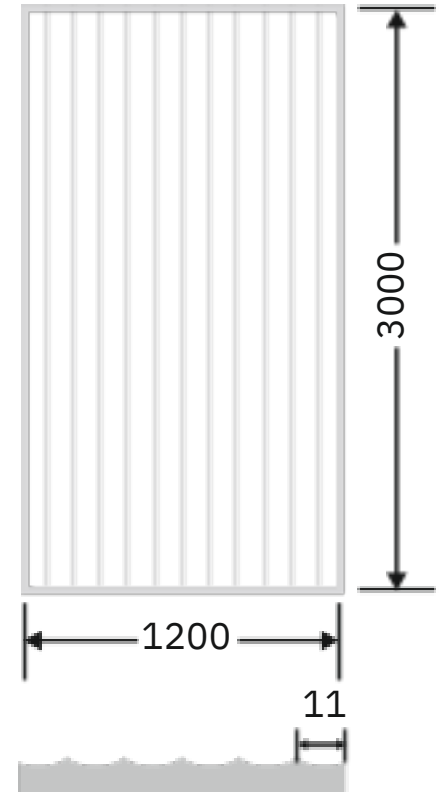

Flute Orientation

Article Code : WM 214 Ritz Reeded
Standard Size (WxH) : 1200x3000mm
Standard Thickness : 9mm Laminated(Toughened / HS)

*This is a creative photograph. Actual product may vary.
*Color may vary lot to lot. please ask for fresh sample before placing order.