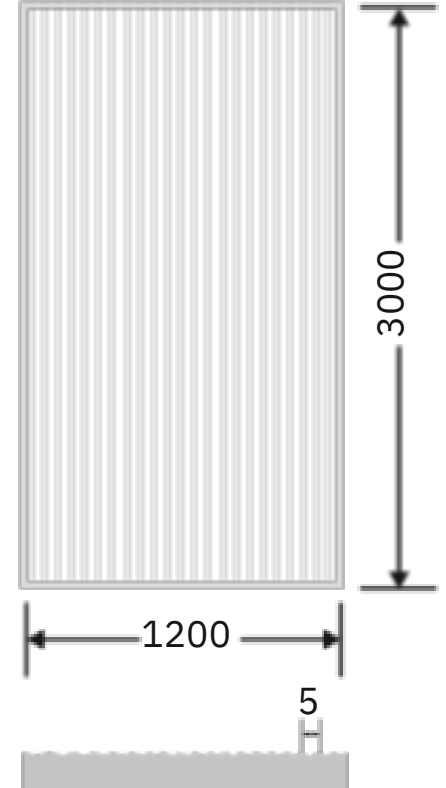

Flute Orientation

Article Code : WM 226

Standard Size (WxH) : 1200x3000mm

Standard Thickness : 9mm Laminated (Toughened / HS)

*This is a creative photograph. Actual product may vary.
*Color may vary lot to lot. please ask for fresh sample before placing order.

Flute Orientation

Article Code : WM 227

Standard Size (WxH) : 1200x3000mm

Standard Thickness : 9mm Laminated (Toughened / HS)

*This is a creative photograph. Actual product may vary.
*Color may vary lot to lot. please ask for fresh sample before placing order.

Flute Orientation

Article Code : WM 228

Standard Size (WxH) : 1200x3000mm

Standard Thickness : 9mm Laminated (Toughened / HS)

*This is a creative photograph. Actual product may vary.
*Color may vary lot to lot. please ask for fresh sample before placing order.

Flute Orientation

Article Code : WM 229

Standard Size (WxH) : 1200x3000mm

Standard Thickness : 9mm Laminated (Toughened / HS)

*This is a creative photograph. Actual product may vary.
*Color may vary lot to lot. please ask for fresh sample before placing order.