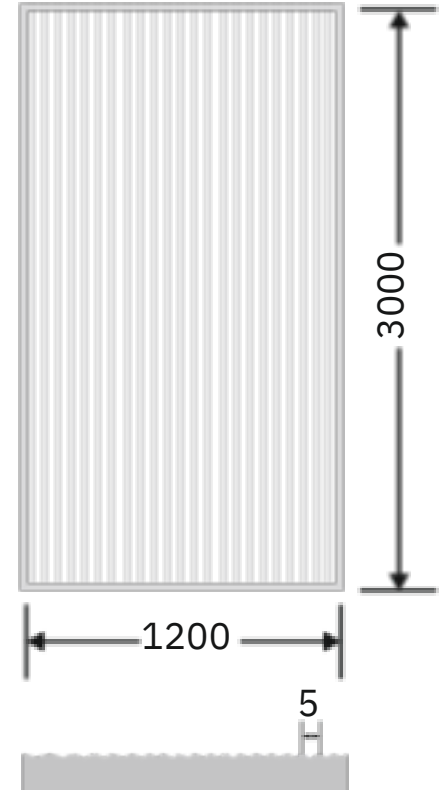

*This is a creative photograph. Actual product may vary.
*Color may vary lot to lot. please ask for fresh sample before placing order.

Article Code : WM 211 Luce Extra Clear(Gloss)
Standard Size (WxH) : 1200x3000mm
Standard Thickness : 9mm Laminated (Toughened / HS)

Flute Orientation

Article Code : WM 217 Reeded
Standard Size (WxH) : 1200x3000mm
Standard Thickness : 9mm Laminated (Toughened / HS)

*This is a creative photograph. Actual product may vary.
*Color may vary lot to lot. please ask for fresh sample before placing order.

Flute Orientation

Article Code : WM 217 Masterline
Standard Size (WxH) : 1200x3000mm
Standard Thickness : 9mm Laminated (Toughened / HS)

*This is a creative photograph. Actual product may vary.
*Color may vary lot to lot. please ask for fresh sample before placing order.

Article Code : WM 218 Extra Clear
Standard Size (WxH) : 1200x3000mm
Standard Thickness : 9mm Laminated (Toughened / HS)

*This is a creative photograph. Actual product may vary.
*Color may vary lot to lot. please ask for fresh sample before placing order.