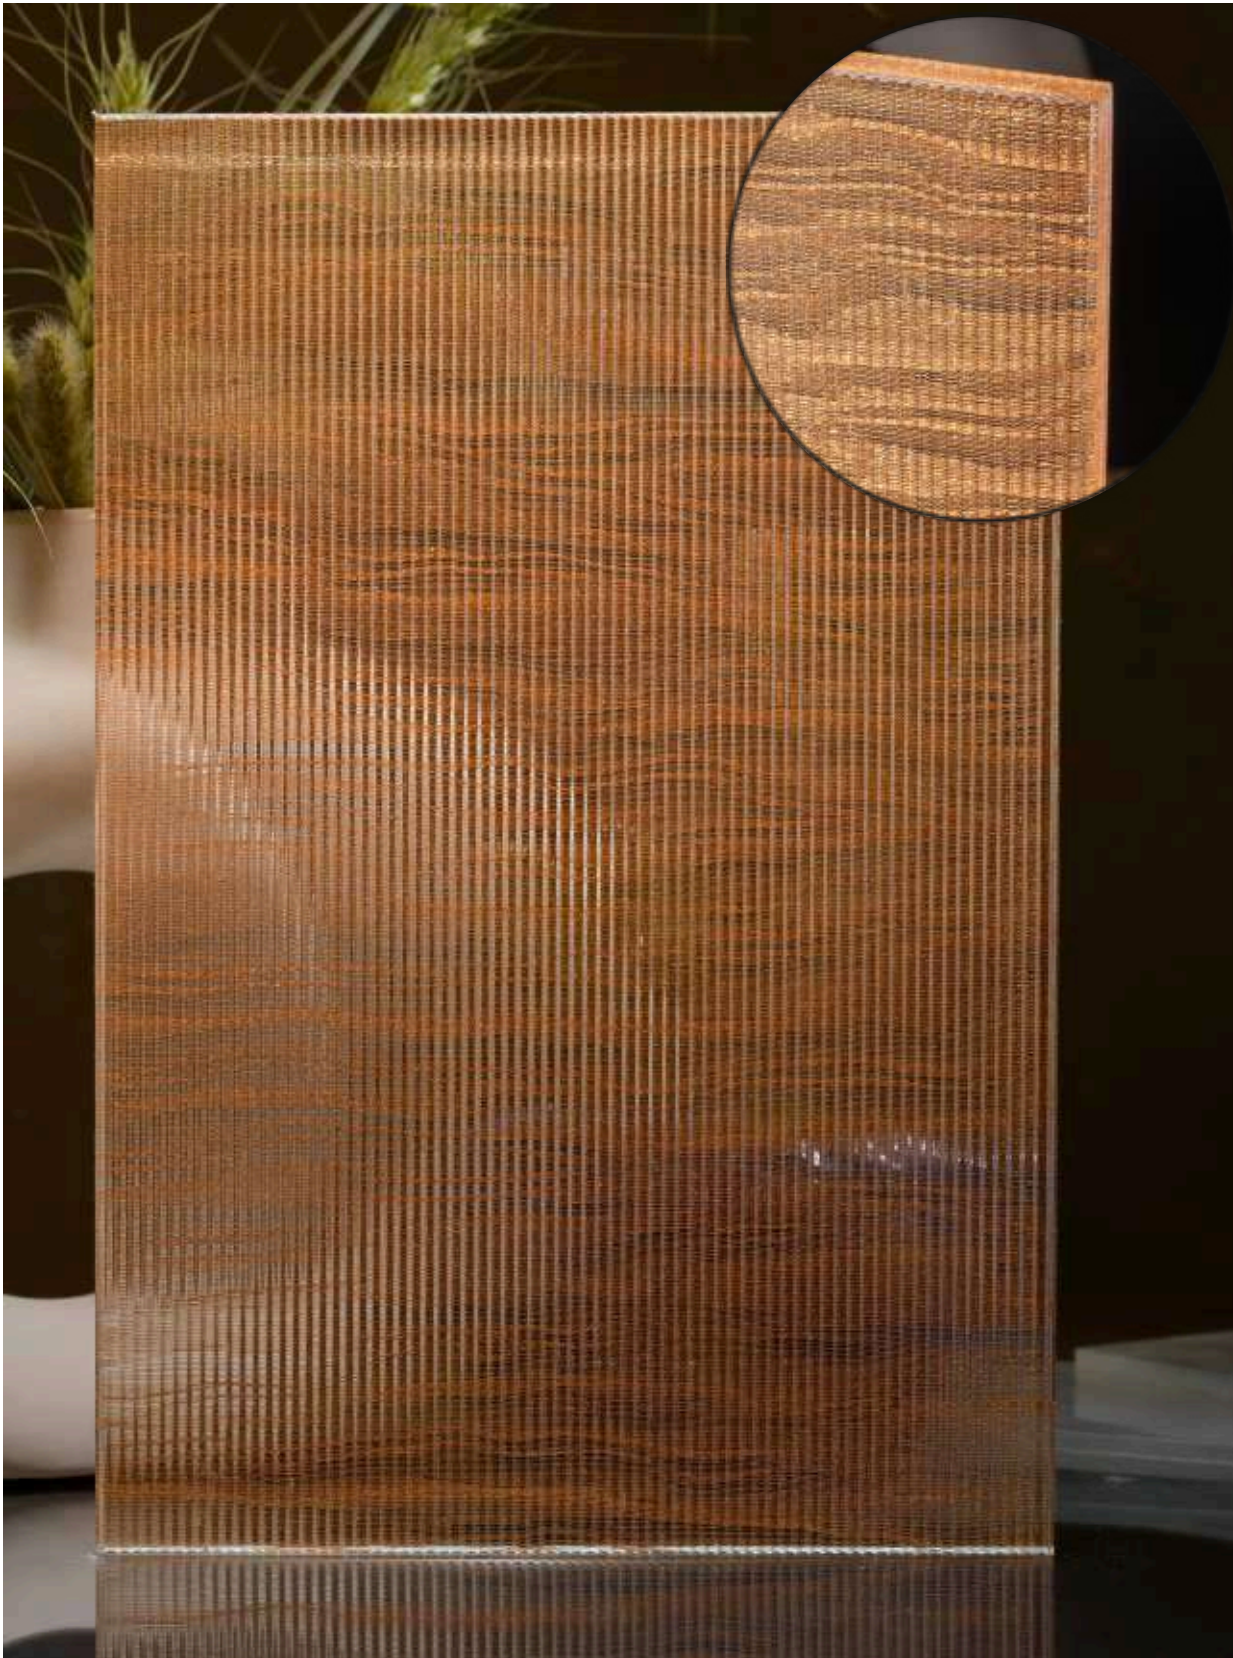

Flute Orientation

Article Code : WM 212 Paxe Copper Masterline
Standard Size (WxH) : 1200x3000mm
Standard Thickness : 9mm Laminated(Toughened / HS)

*This is a creative photograph. Actual product may vary.
*Color may vary lot to lot. please ask for fresh sample before placing order.