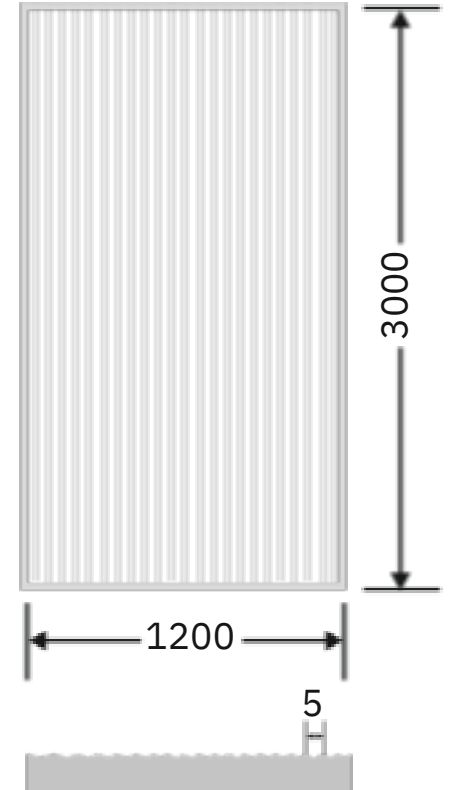

Flute Orientation

Article Code :WM 206 Mosch Grey Reeded
Standard Size (WxH) : 1200x3000mm
Standard Thickness :9mm Laminated (Toughened / HS)

* This is a creative photograph. Actual product may vary.
* Color may vary lot to lot. please ask for fresh sample before placing order.

Flute Orientation

Article Code : WM 206 Mosch Grey Masterline
Standard Size (WxH) : 1200x3000mm
Standard Thickness : 9mm Laminated (Toughened / HS)

*This is a creative photograph. Actual product may vary.
*Color may vary lot to lot. please ask for fresh sample before placing order.