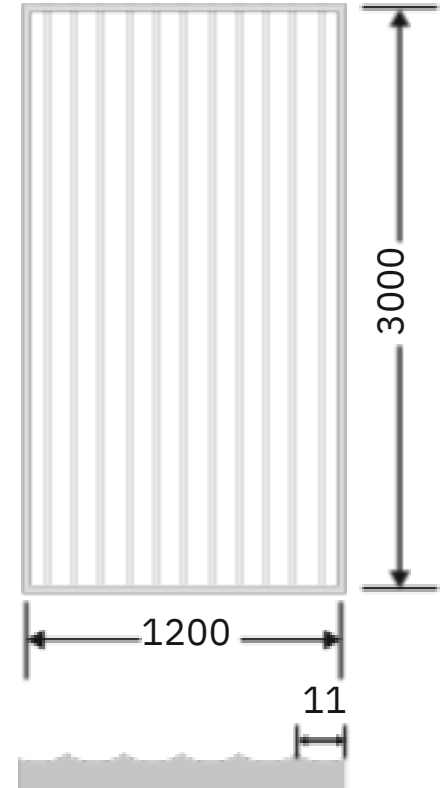

Flute Orientation

Article Code : WM 211 Luce Reeded
Standard Size (WxH) : 1200x3000mm
Standard Thickness :9mm Laminated (Toughened / HS)

*This is a creative photograph. Actual product may vary.
*Color may vary lot to lot. please ask for fresh sample before placing order.