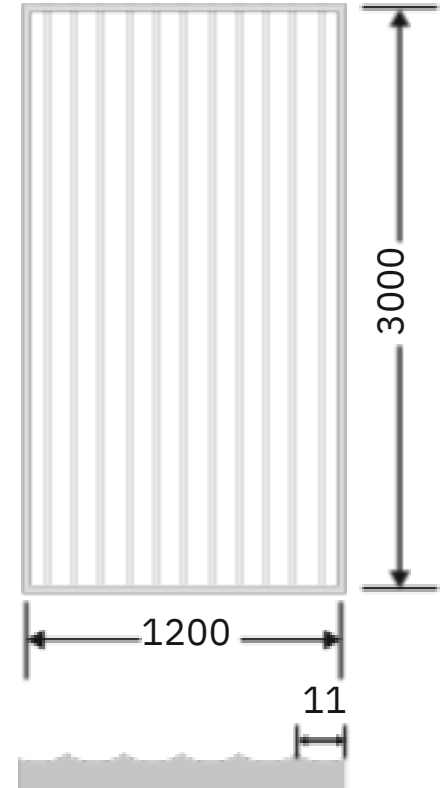

Flute Orientation

Article Code : WM 219 Reeded
Standard Size (WxH) : 1200x3000mm
Standard Thickness : 9mm Laminated (Toughened / HS)

*This is a creative photograph. Actual product may vary.
*Color may vary lot to lot. please ask for fresh sample before placing order.