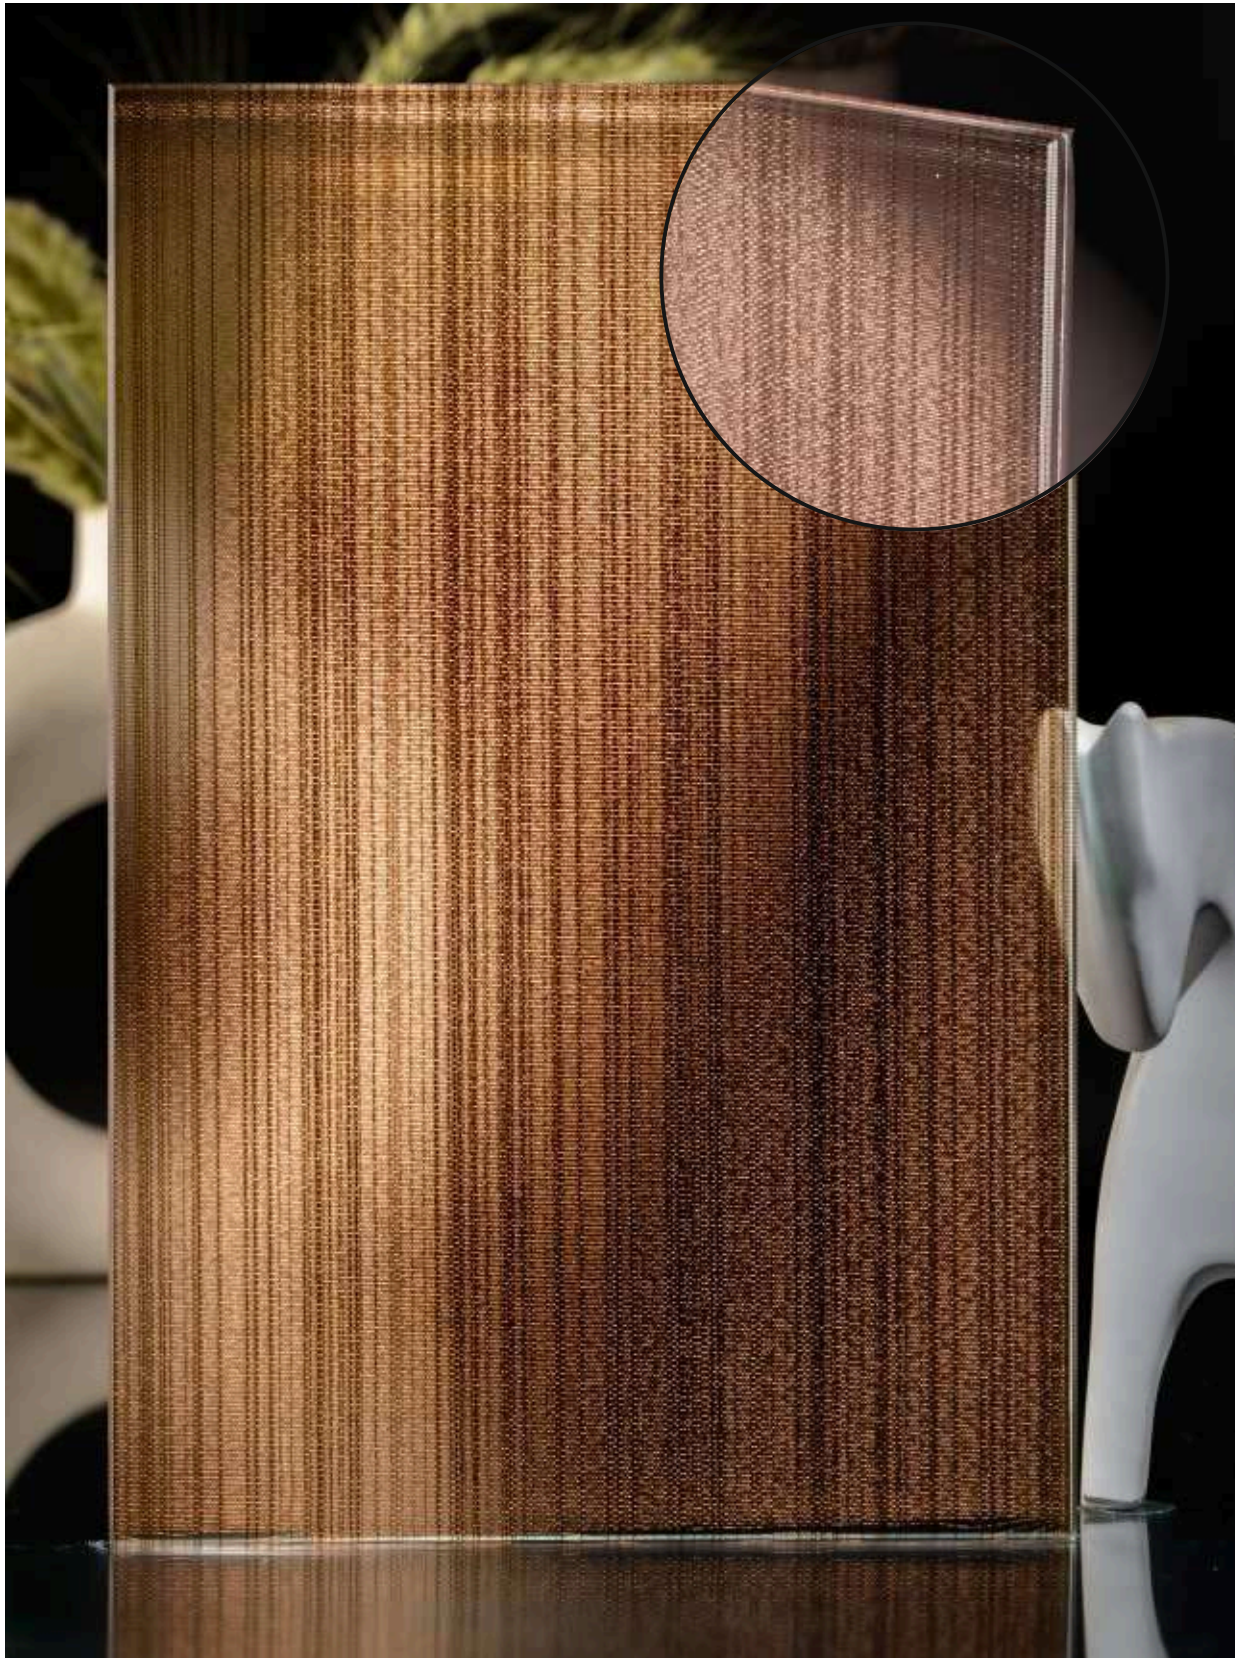

Article Code : WM 209 Regen Extra Clear (Gloss)
Standard Size (WxH) : 1200x3000mm
Standard Thickness :9mm Laminated (Toughened / HS)

* This is a creative photograph. Actual product may vary.
* Color may vary lot to lot. please ask for fresh sample before placing order.