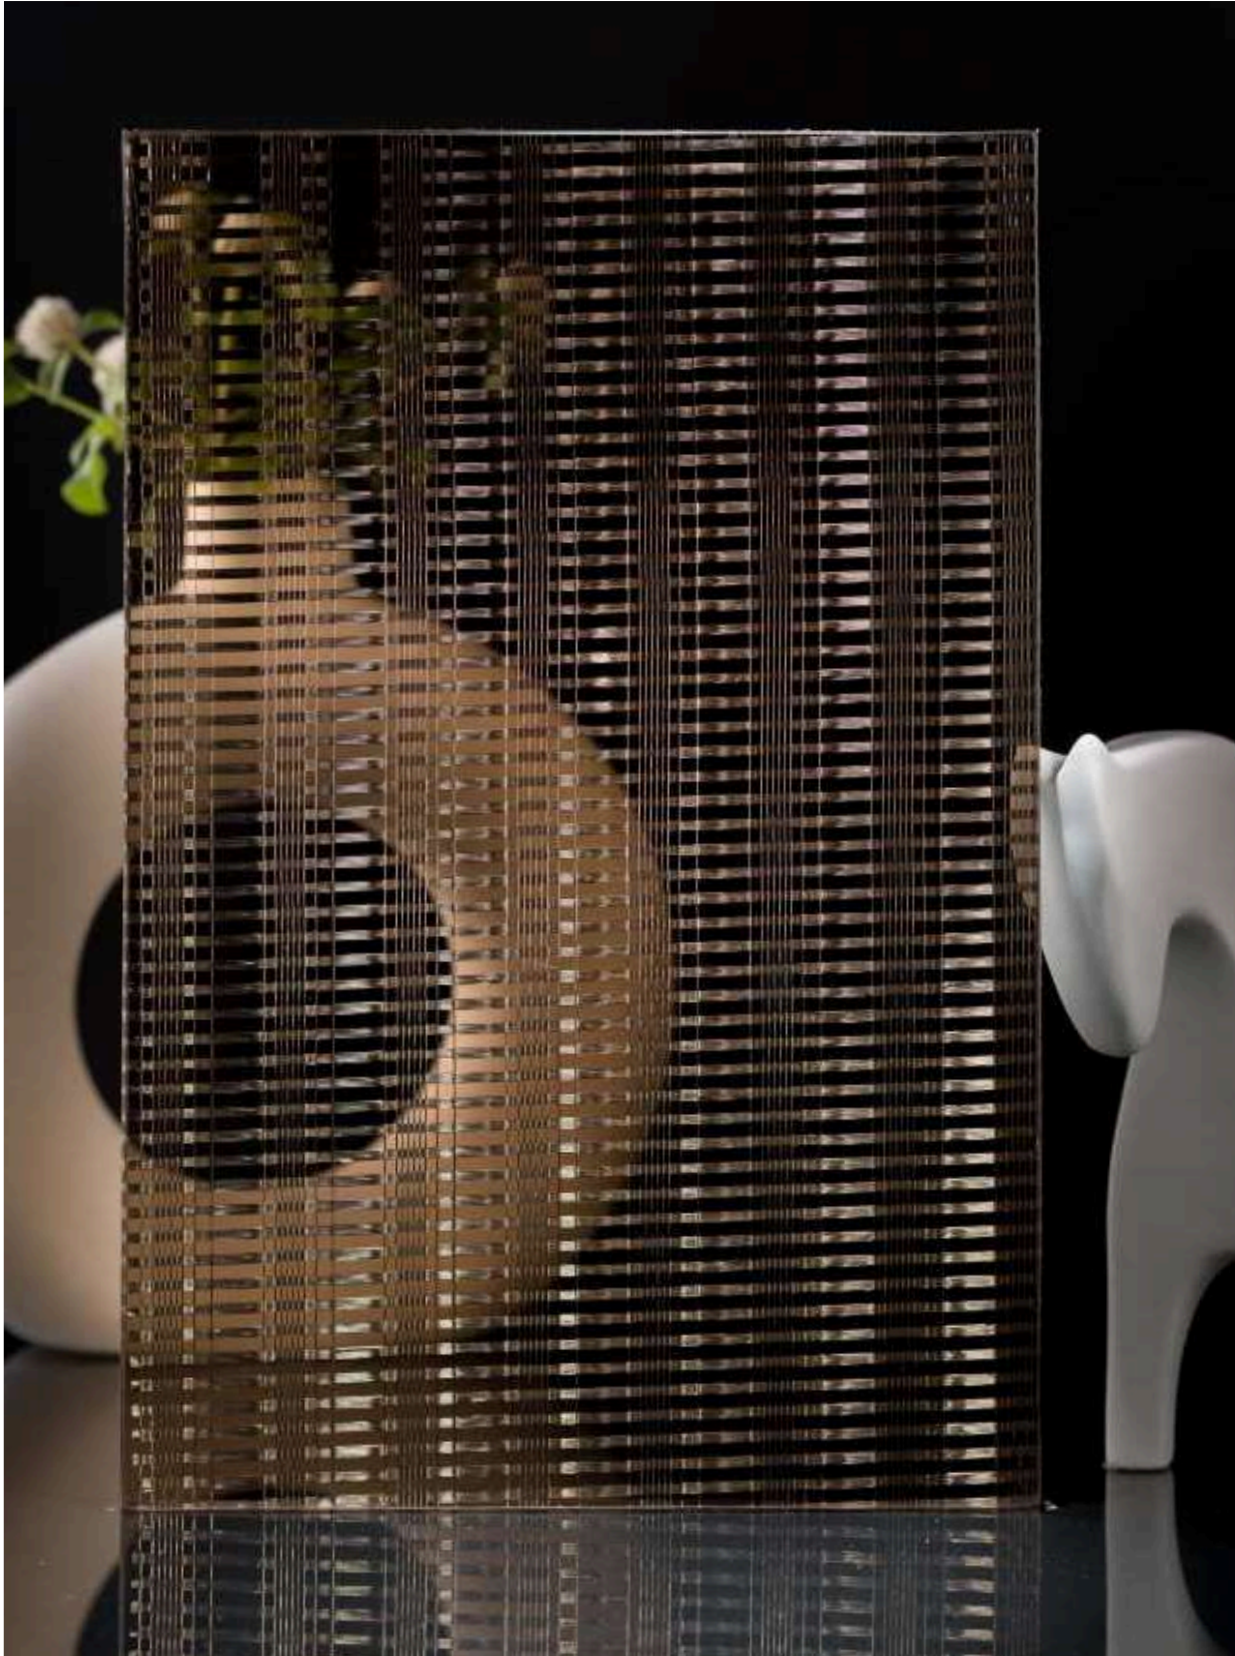

*This is a creative photograph. Actual product may vary.
*Color may vary lot to lot. please ask for fresh sample before placing order.

Article Code : WM 215 Vivid Brown Tinted
Standard Size (WxH) : 1200x3000mm
Standard Thickness : 9mm Laminated (Toughened / HS)