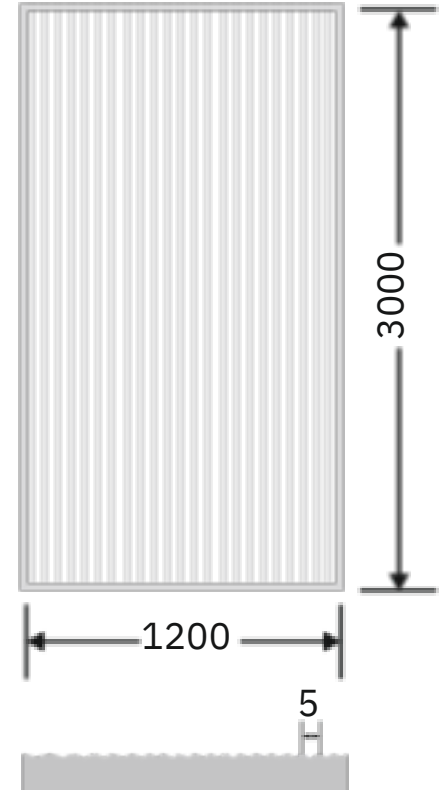

*This is a creative photograph. Actual product may vary.
*Color may vary lot to lot. please ask for fresh sample before placing order.

Flute Orientation

Article Code : WM 219 Masterline
Standard Size (WxH) : 1200x3000mm
Standard Thickness : 9mm Laminated (Toughened / HS)

Flute Orientation

Article Code : WM 224
Standard Size (WxH) : 1200x3000mm
Standard Thickness : 9mm Laminated (Toughened / HS)

*This is a creative photograph. Actual product may vary.
*Color may vary lot to lot. please ask for fresh sample before placing order.

*This is a creative photograph. Actual product may vary.
*Color may vary lot to lot. please ask for fresh sample before placing order.

Flute Orientation

Article Code : WM 225
Standard Size (WxH) : 1200x3000mm
Standard Thickness : 9mm Laminated (Toughened / HS)

Flute Orientation

Article Code : WM 228

Standard Size (WxH) : 1200x3000mm

Standard Thickness : 9mm Laminated (Toughened / HS)

*This is a creative photograph. Actual product may vary.
*Color may vary lot to lot. please ask for fresh sample before placing order.