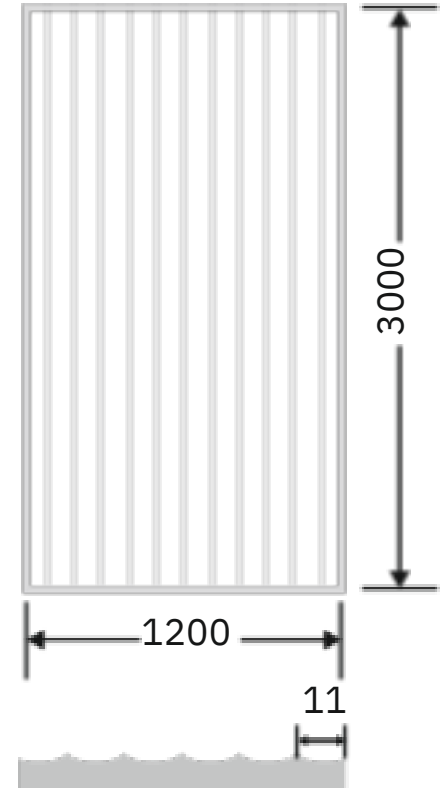

Flute Orientation

Article Code : WM 218 Reeded
Standard Size (WxH) : 1200x3000mm
Standard Thickness : 9mm Laminated (Toughened / HS)

*This is a creative photograph. Actual product may vary.
*Color may vary lot to lot. please ask for fresh sample before placing order.