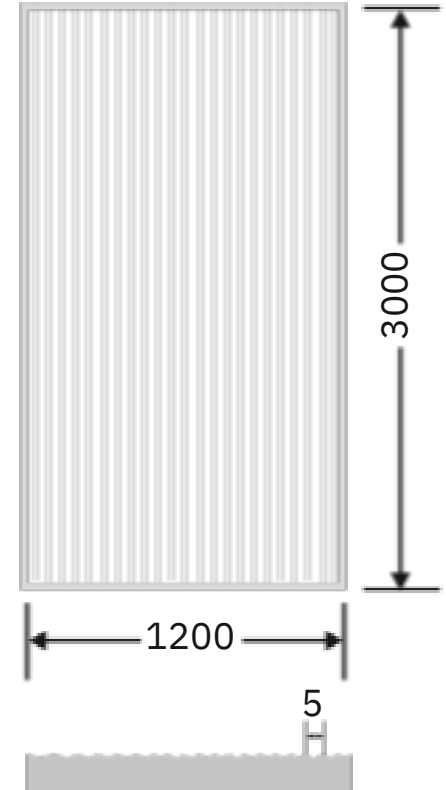

Flute Orientation

Article Code : WM 214 Ritz Masterline

Standard Size (WxH) : 1200x3000mm

Standard Thickness : 9mm Laminated (Toughened / HS)

*This is a creative photograph. Actual product may vary.
*Color may vary lot to lot. please ask for fresh sample before placing order.