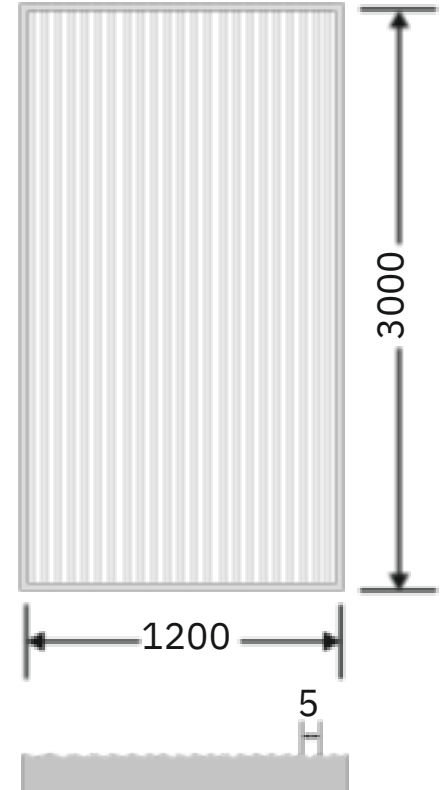

Flute Orientation

Article Code : WM 218 Masterline
Standard Size (WxH) : 1200x3000mm
Standard Thickness : 9mm Laminated (Toughened / HS)

*This is a creative photograph. Actual product may vary.
*Color may vary lot to lot. please ask for fresh sample before placing order.

Flute Orientation

Article Code : WM 219 Reeded
Standard Size (WxH) : 1200x3000mm
Standard Thickness : 9mm Laminated (Toughened / HS)

*This is a creative photograph. Actual product may vary.
*Color may vary lot to lot. please ask for fresh sample before placing order.

*This is a creative photograph. Actual product may vary.
*Color may vary lot to lot. please ask for fresh sample before placing order.

Flute Orientation

Article Code : WM 219 Masterline
Standard Size (WxH) : 1200x3000mm
Standard Thickness : 9mm Laminated (Toughened / HS)

Flute Orientation

Article Code : WM 228

Standard Size (WxH) : 1200x3000mm

Standard Thickness : 9mm Laminated (Toughened / HS)

*This is a creative photograph. Actual product may vary.
*Color may vary lot to lot. please ask for fresh sample before placing order.