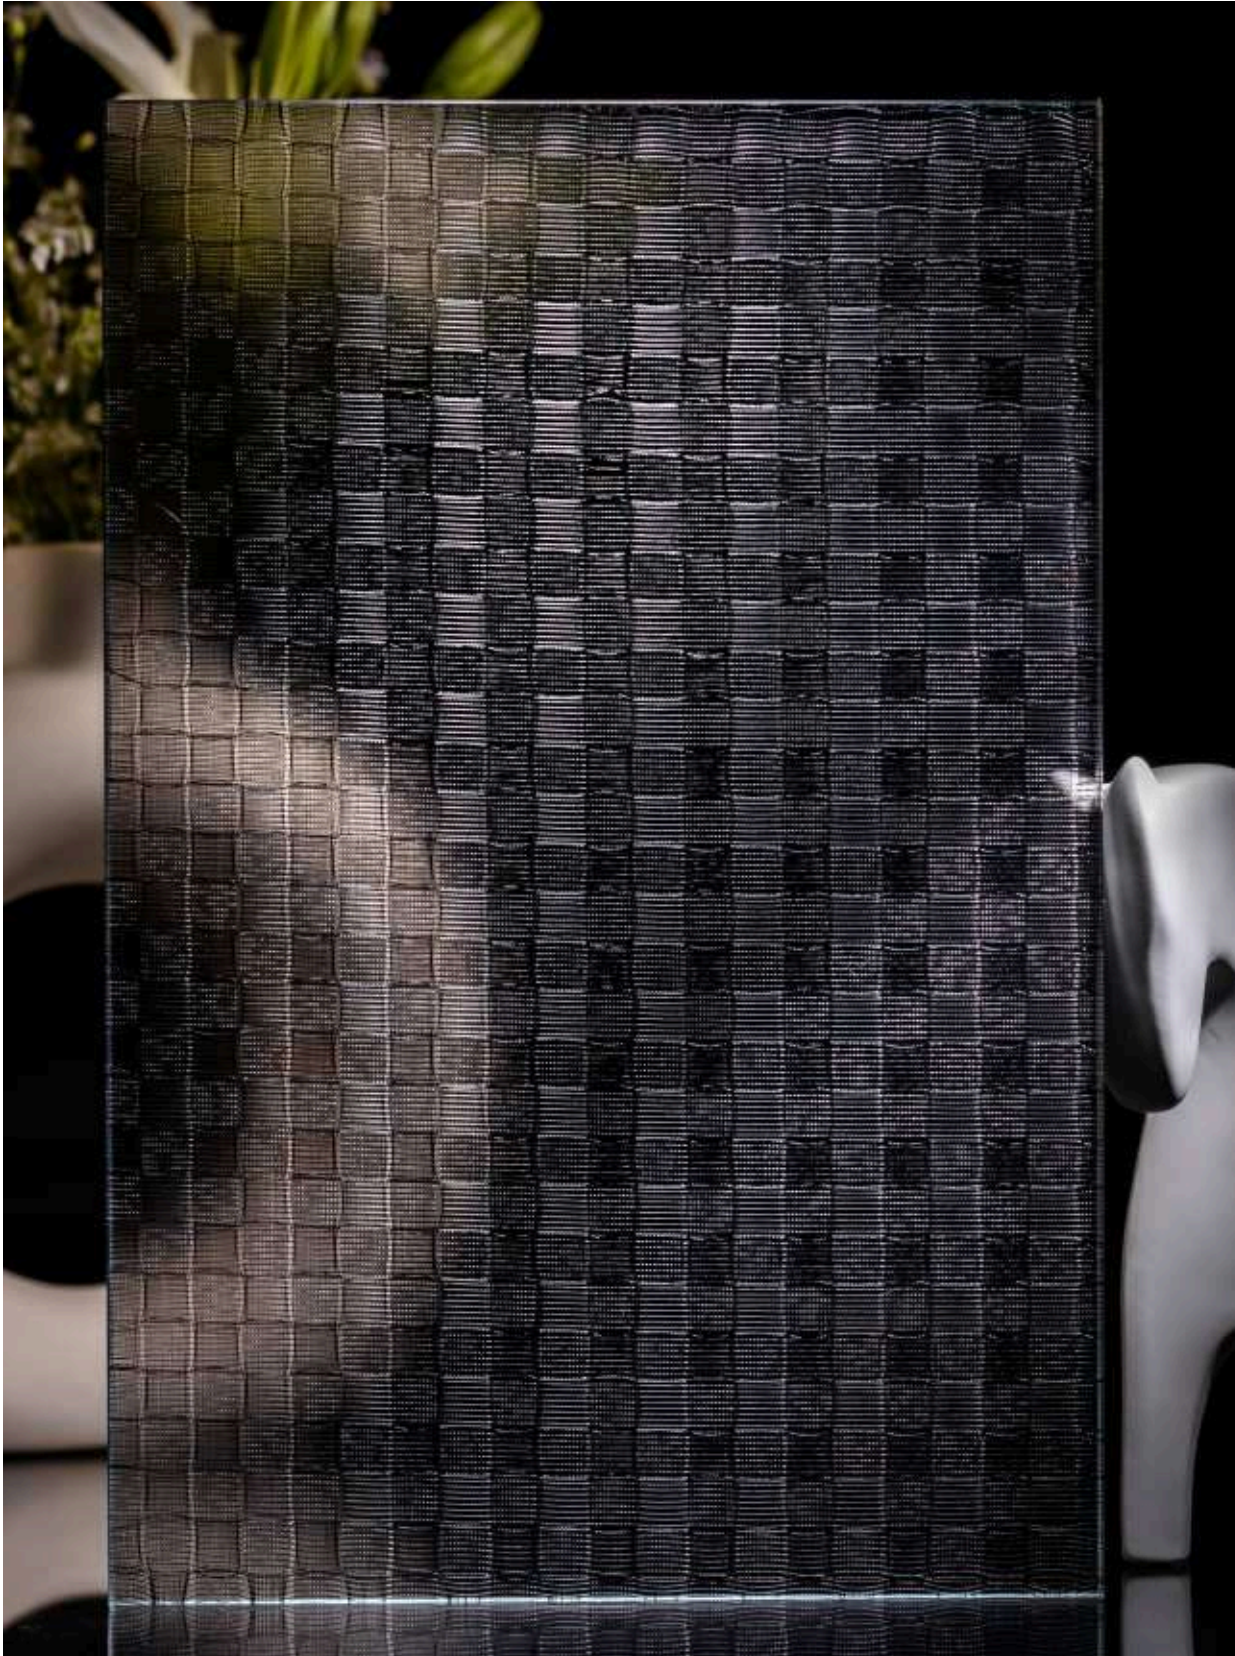

Article Code : WM 218 Extra Clear
Standard Size (WxH) : 1200x3000mm
Standard Thickness : 9mm Laminated (Toughened / HS)

*This is a creative photograph. Actual product may vary.
*Color may vary lot to lot. please ask for fresh sample before placing order.