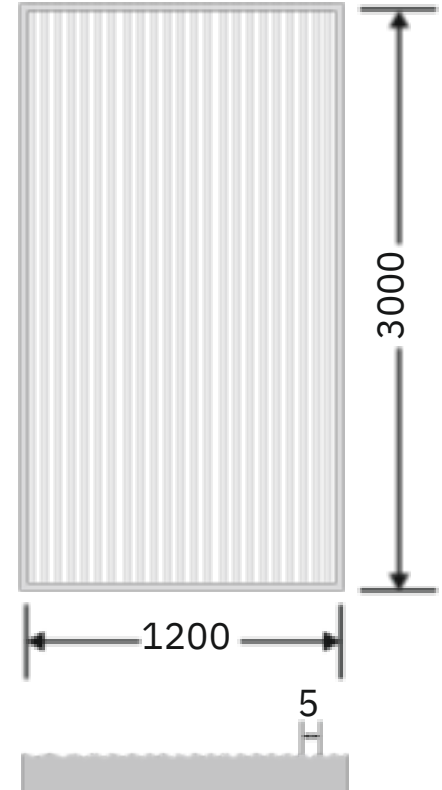

Flute Orientation

Article Code : WM 228

Standard Size (WxH) : 1200x3000mm

Standard Thickness : 9mm Laminated (Toughened / HS)

*This is a creative photograph. Actual product may vary.
*Color may vary lot to lot. please ask for fresh sample before placing order.

Flute Orientation

Article Code : WM 229

Standard Size (WxH) : 1200x3000mm

Standard Thickness : 9mm Laminated (Toughened / HS)

*This is a creative photograph. Actual product may vary.
*Color may vary lot to lot. please ask for fresh sample before placing order.

Flute Orientation

Article Code : WM 230
Standard Size (WxH) : 1200x3000mm
Standard Thickness : 9mm Laminated (Toughened / HS)

*This is a creative photograph. Actual product may vary.
*Color may vary lot to lot. please ask for fresh sample before placing order.

Flute Orientation

Article Code : WM 231

Standard Size (WxH) : 1200x3000mm

Standard Thickness : 9mm Laminated (Toughened / HS)

*This is a creative photograph. Actual product may vary.
*Color may vary lot to lot. please ask for fresh sample before placing order.