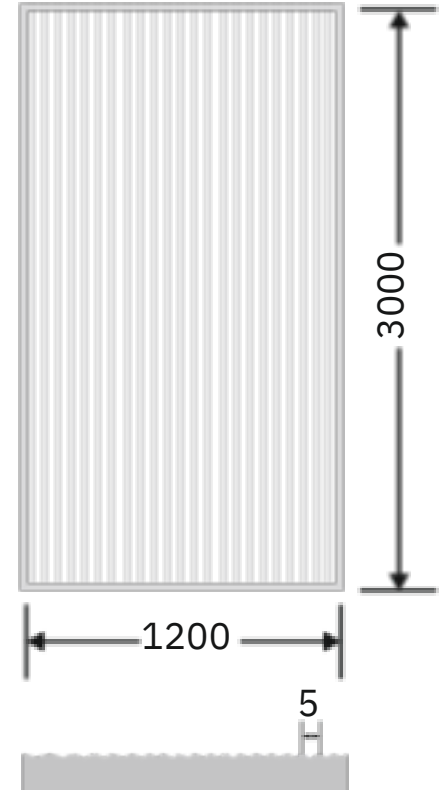

Article Code : WM 211 Luce Extra Clear (Matte)
Standard Size (WxH) : 1200x3000mm
Standard Thickness :9mm Laminated (Toughened / HS)

*This is a creative photograph. Actual product may vary.
*Color may vary lot to lot. please ask for fresh sample before placing order.

Flute Orientation

Article Code : WM 211 Luce Reeded
Standard Size (WxH) : 1200x3000mm
Standard Thickness :9mm Laminated (Toughened / HS)

*This is a creative photograph. Actual product may vary.
*Color may vary lot to lot. please ask for fresh sample before placing order.

Flute Orientation

Article Code : WM 211 Luce Masterline

Standard Size (WxH) : 1200x3000mm

Standard Thickness :9mm Laminated (Toughened / HS)

*This is a creative photograph. Actual product may vary.
*Color may vary lot to lot. please ask for fresh sample before placing order.

Article Code : WM 212 Paxe Copper(Gloss)
Standard Size (WxH) : 1200x3000mm
Standard Thickness :9mm Laminated (Toughened / HS)

*This is a creative photograph. Actual product may vary.
*Color may vary lot to lot. please ask for fresh sample before placing order.