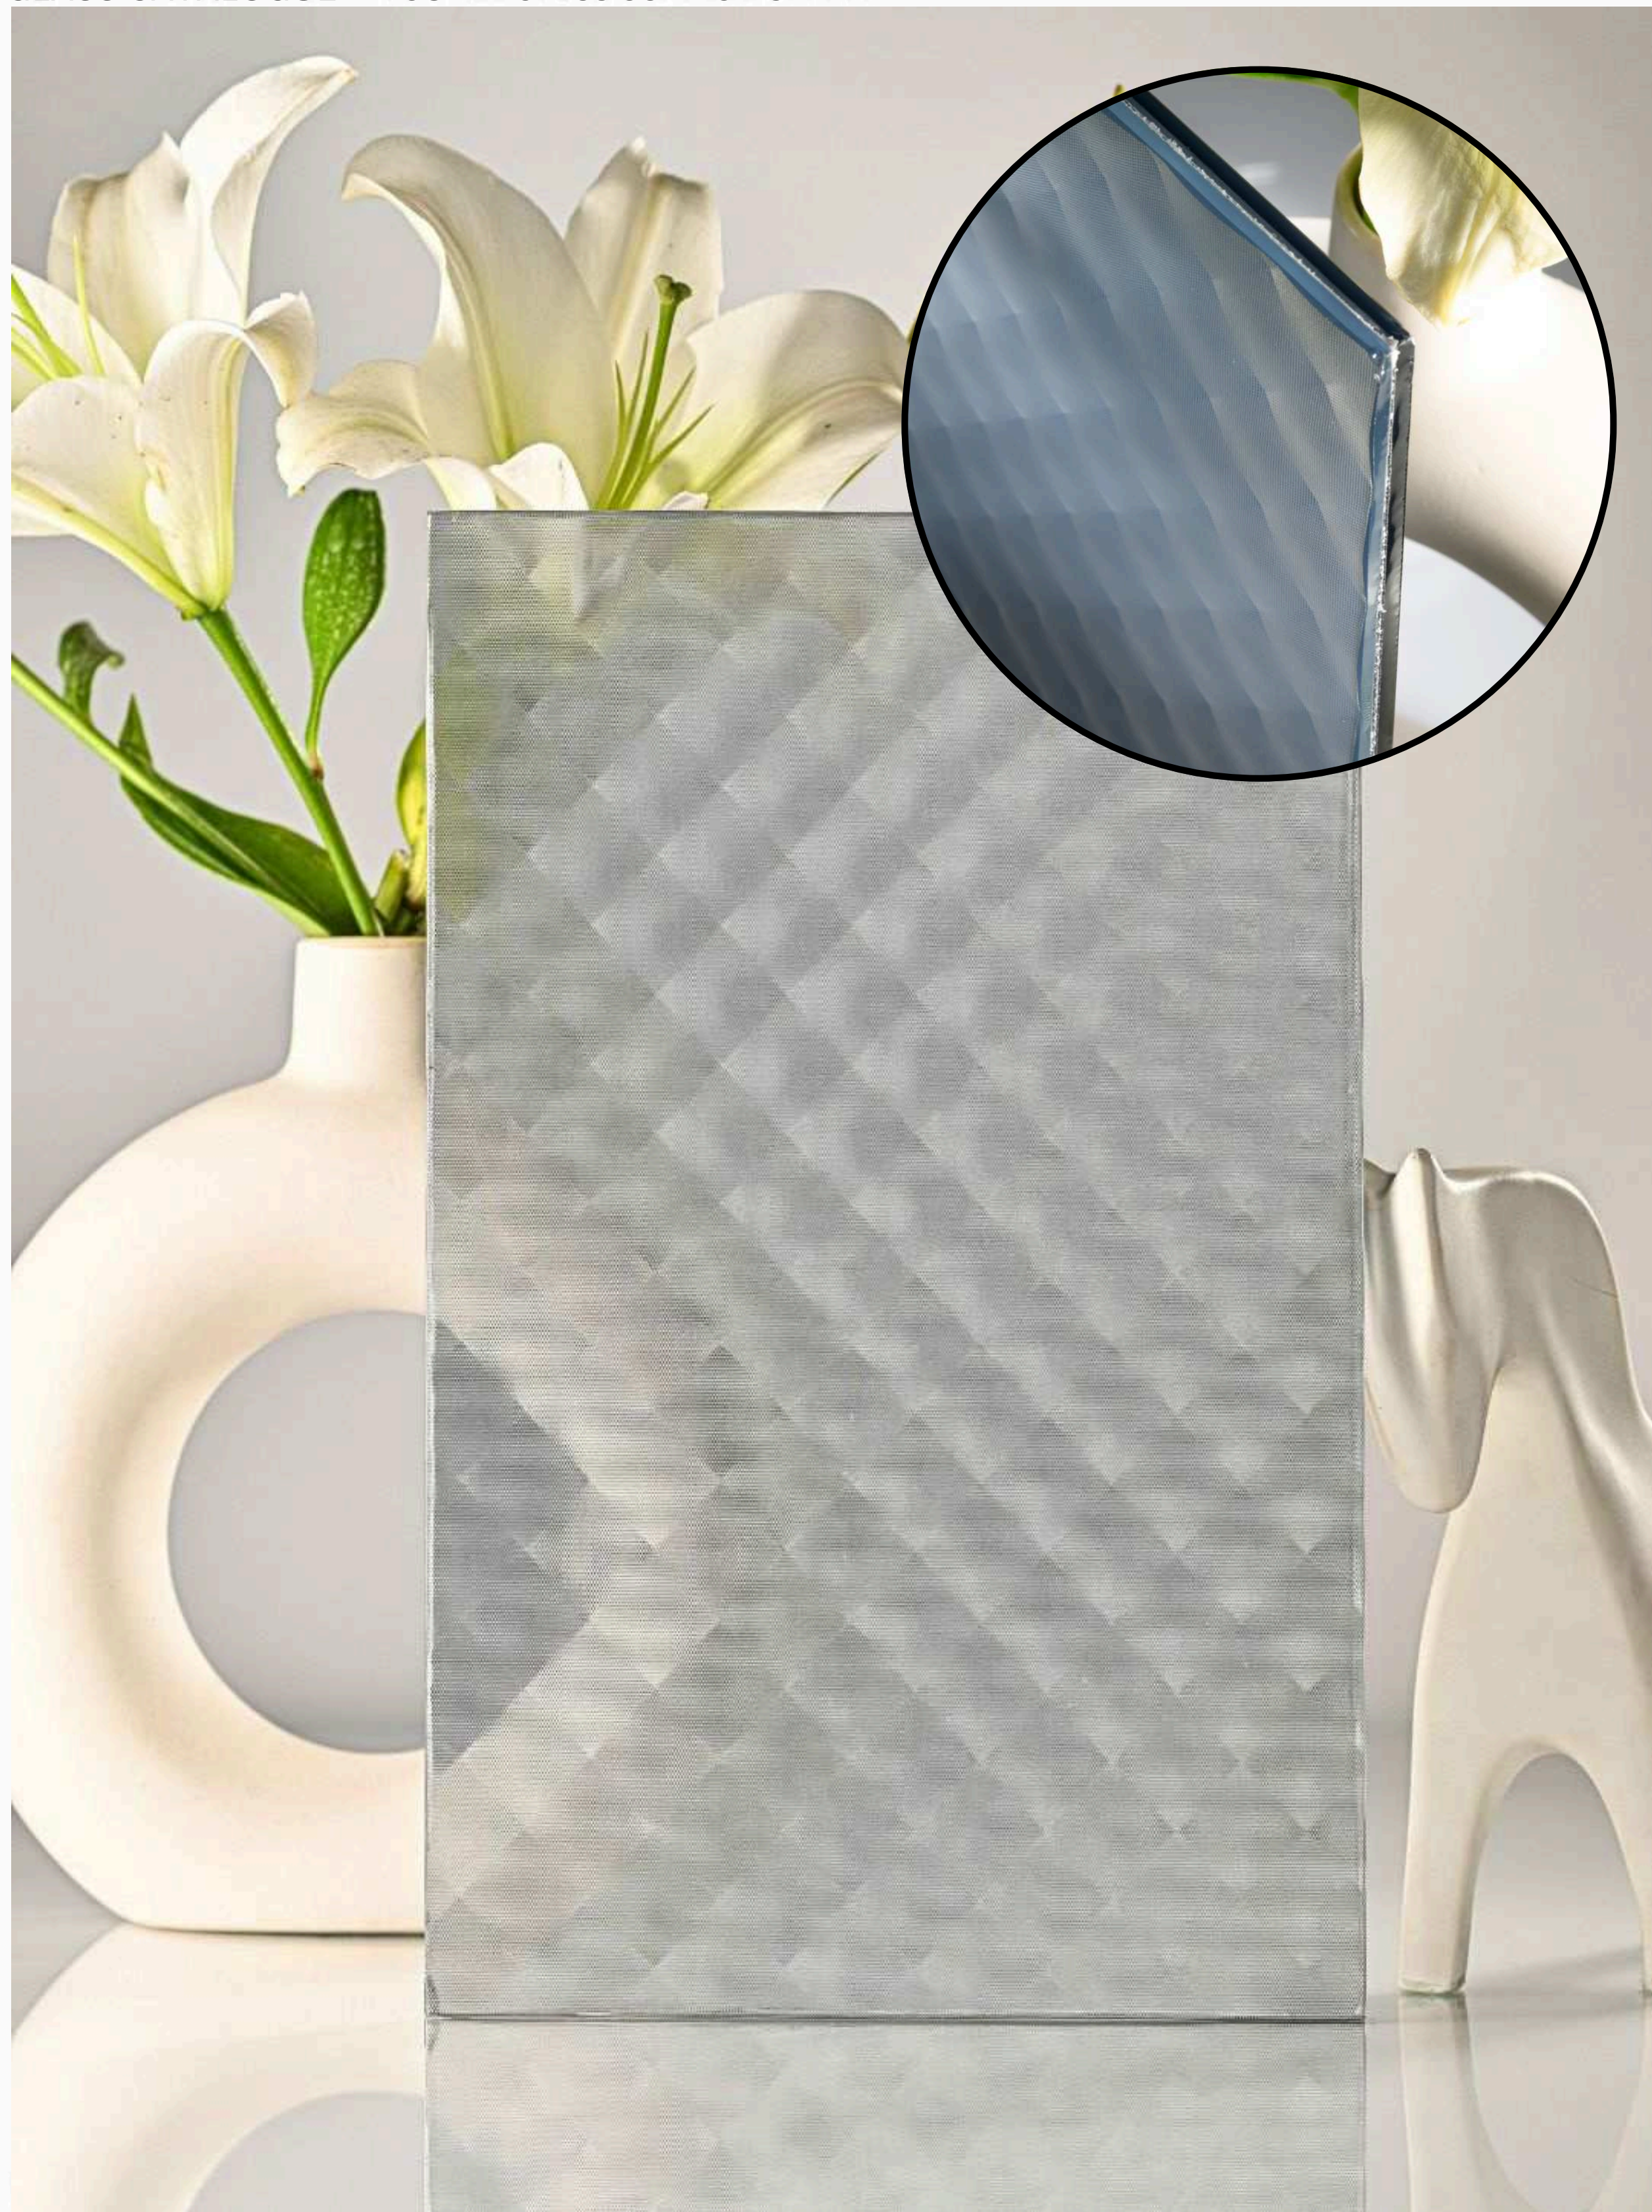

Flute Orientation

Article Code :Luxe Grey Soft
Standard Size (WxH) : 1200x3000mm
Standard Thickness : 9mm Laminated

*This is a creative photograph. Actual product may vary.
*Color may vary lot to lot. please ask for fresh sample before placing order.