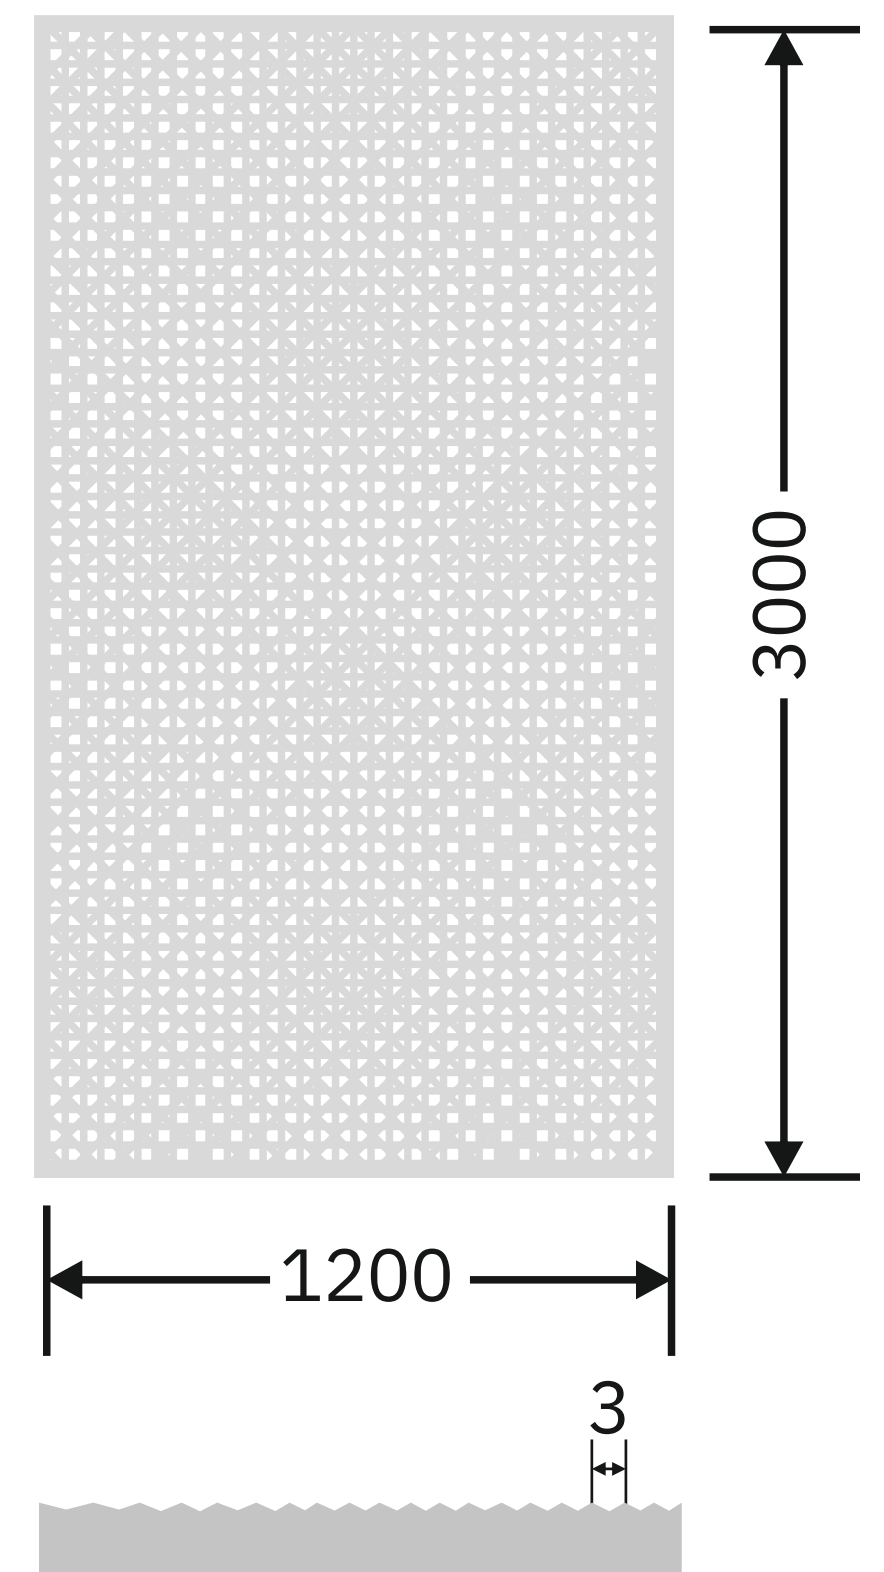

Flute Orientation