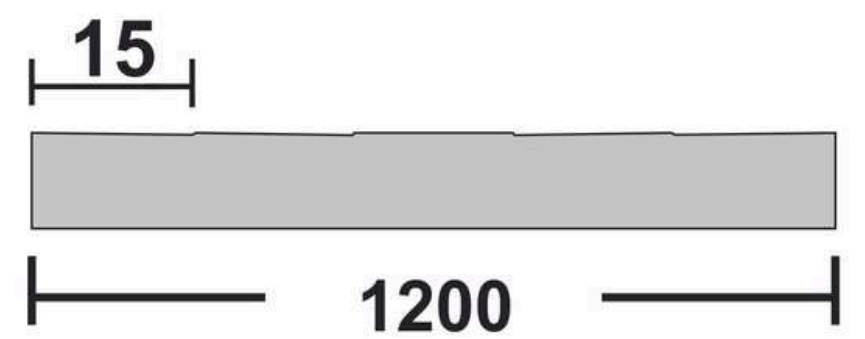

Flute Orientation

Article Code : Flex Brown Soft
Standard Size (WxH) : 1200x3000mm
Standard Thickness : 9mm Laminated

*This is a creative photograph. Actual product may vary.
*Color may vary lot to lot. please ask for fresh sample before placing order.