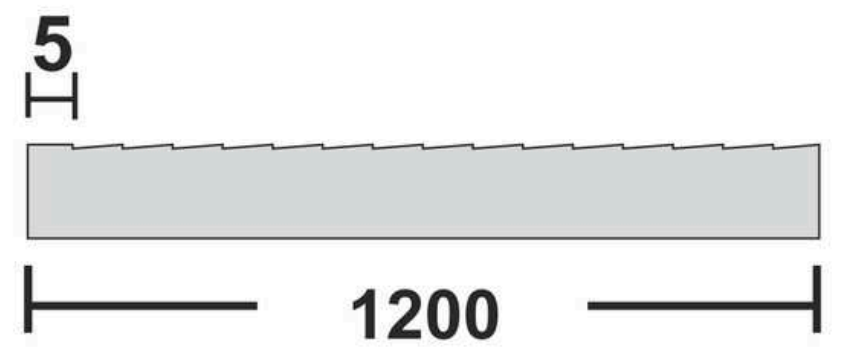

Flute Orientation

Article Code : Outlook Grey Soft
Standard Size (WxH) : 1200x3000mm
Standard Thickness :10mm Laminated

*This is a creative photograph. Actual product may vary.
*Color may vary lot to lot. please ask for fresh sample before placing order.