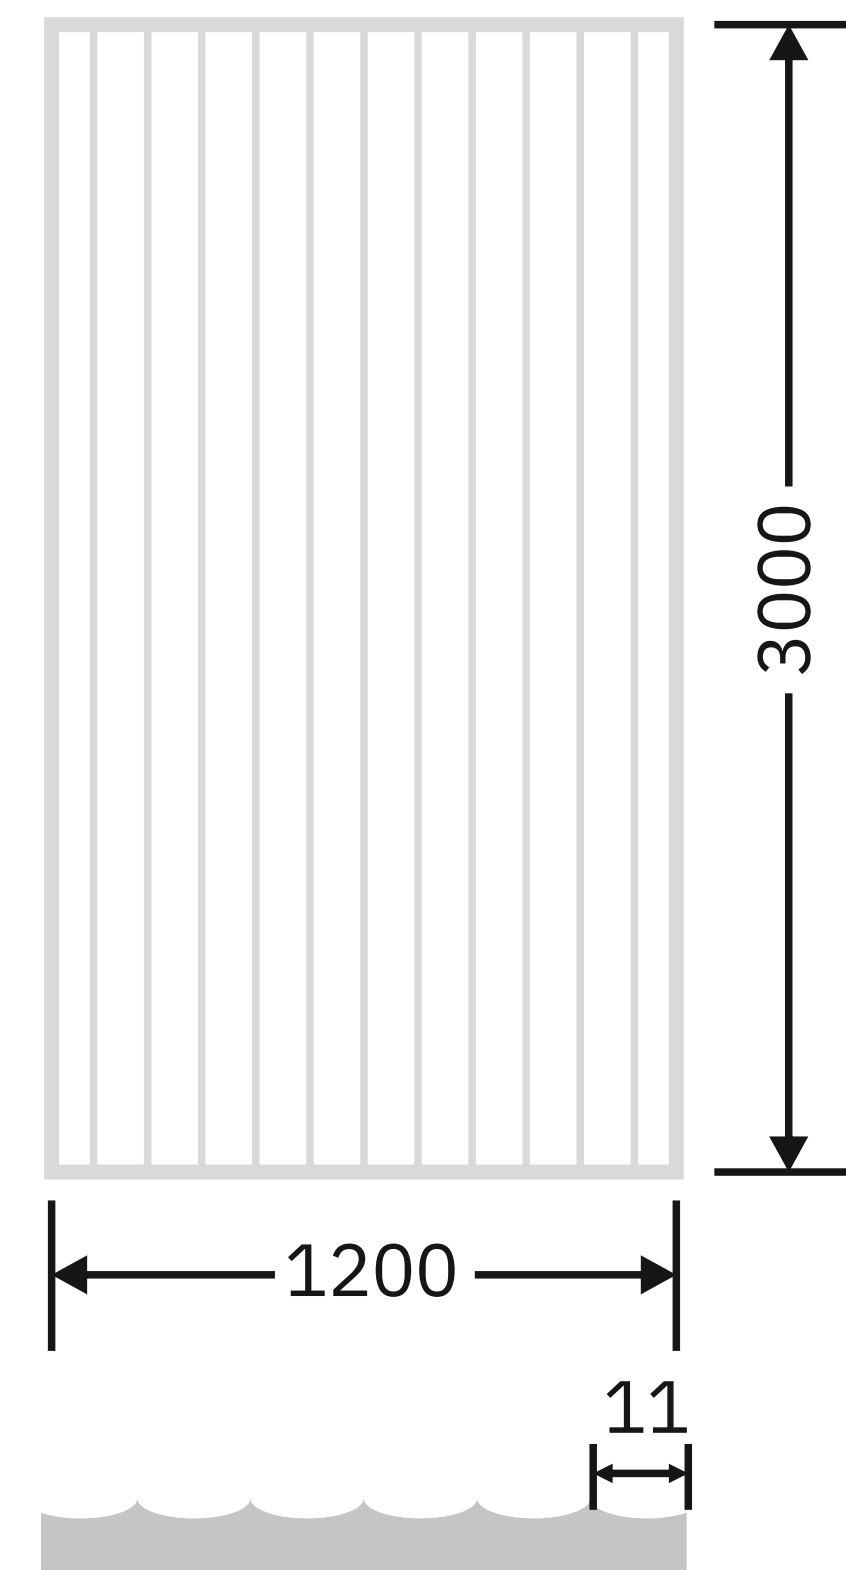

Flute Orientation