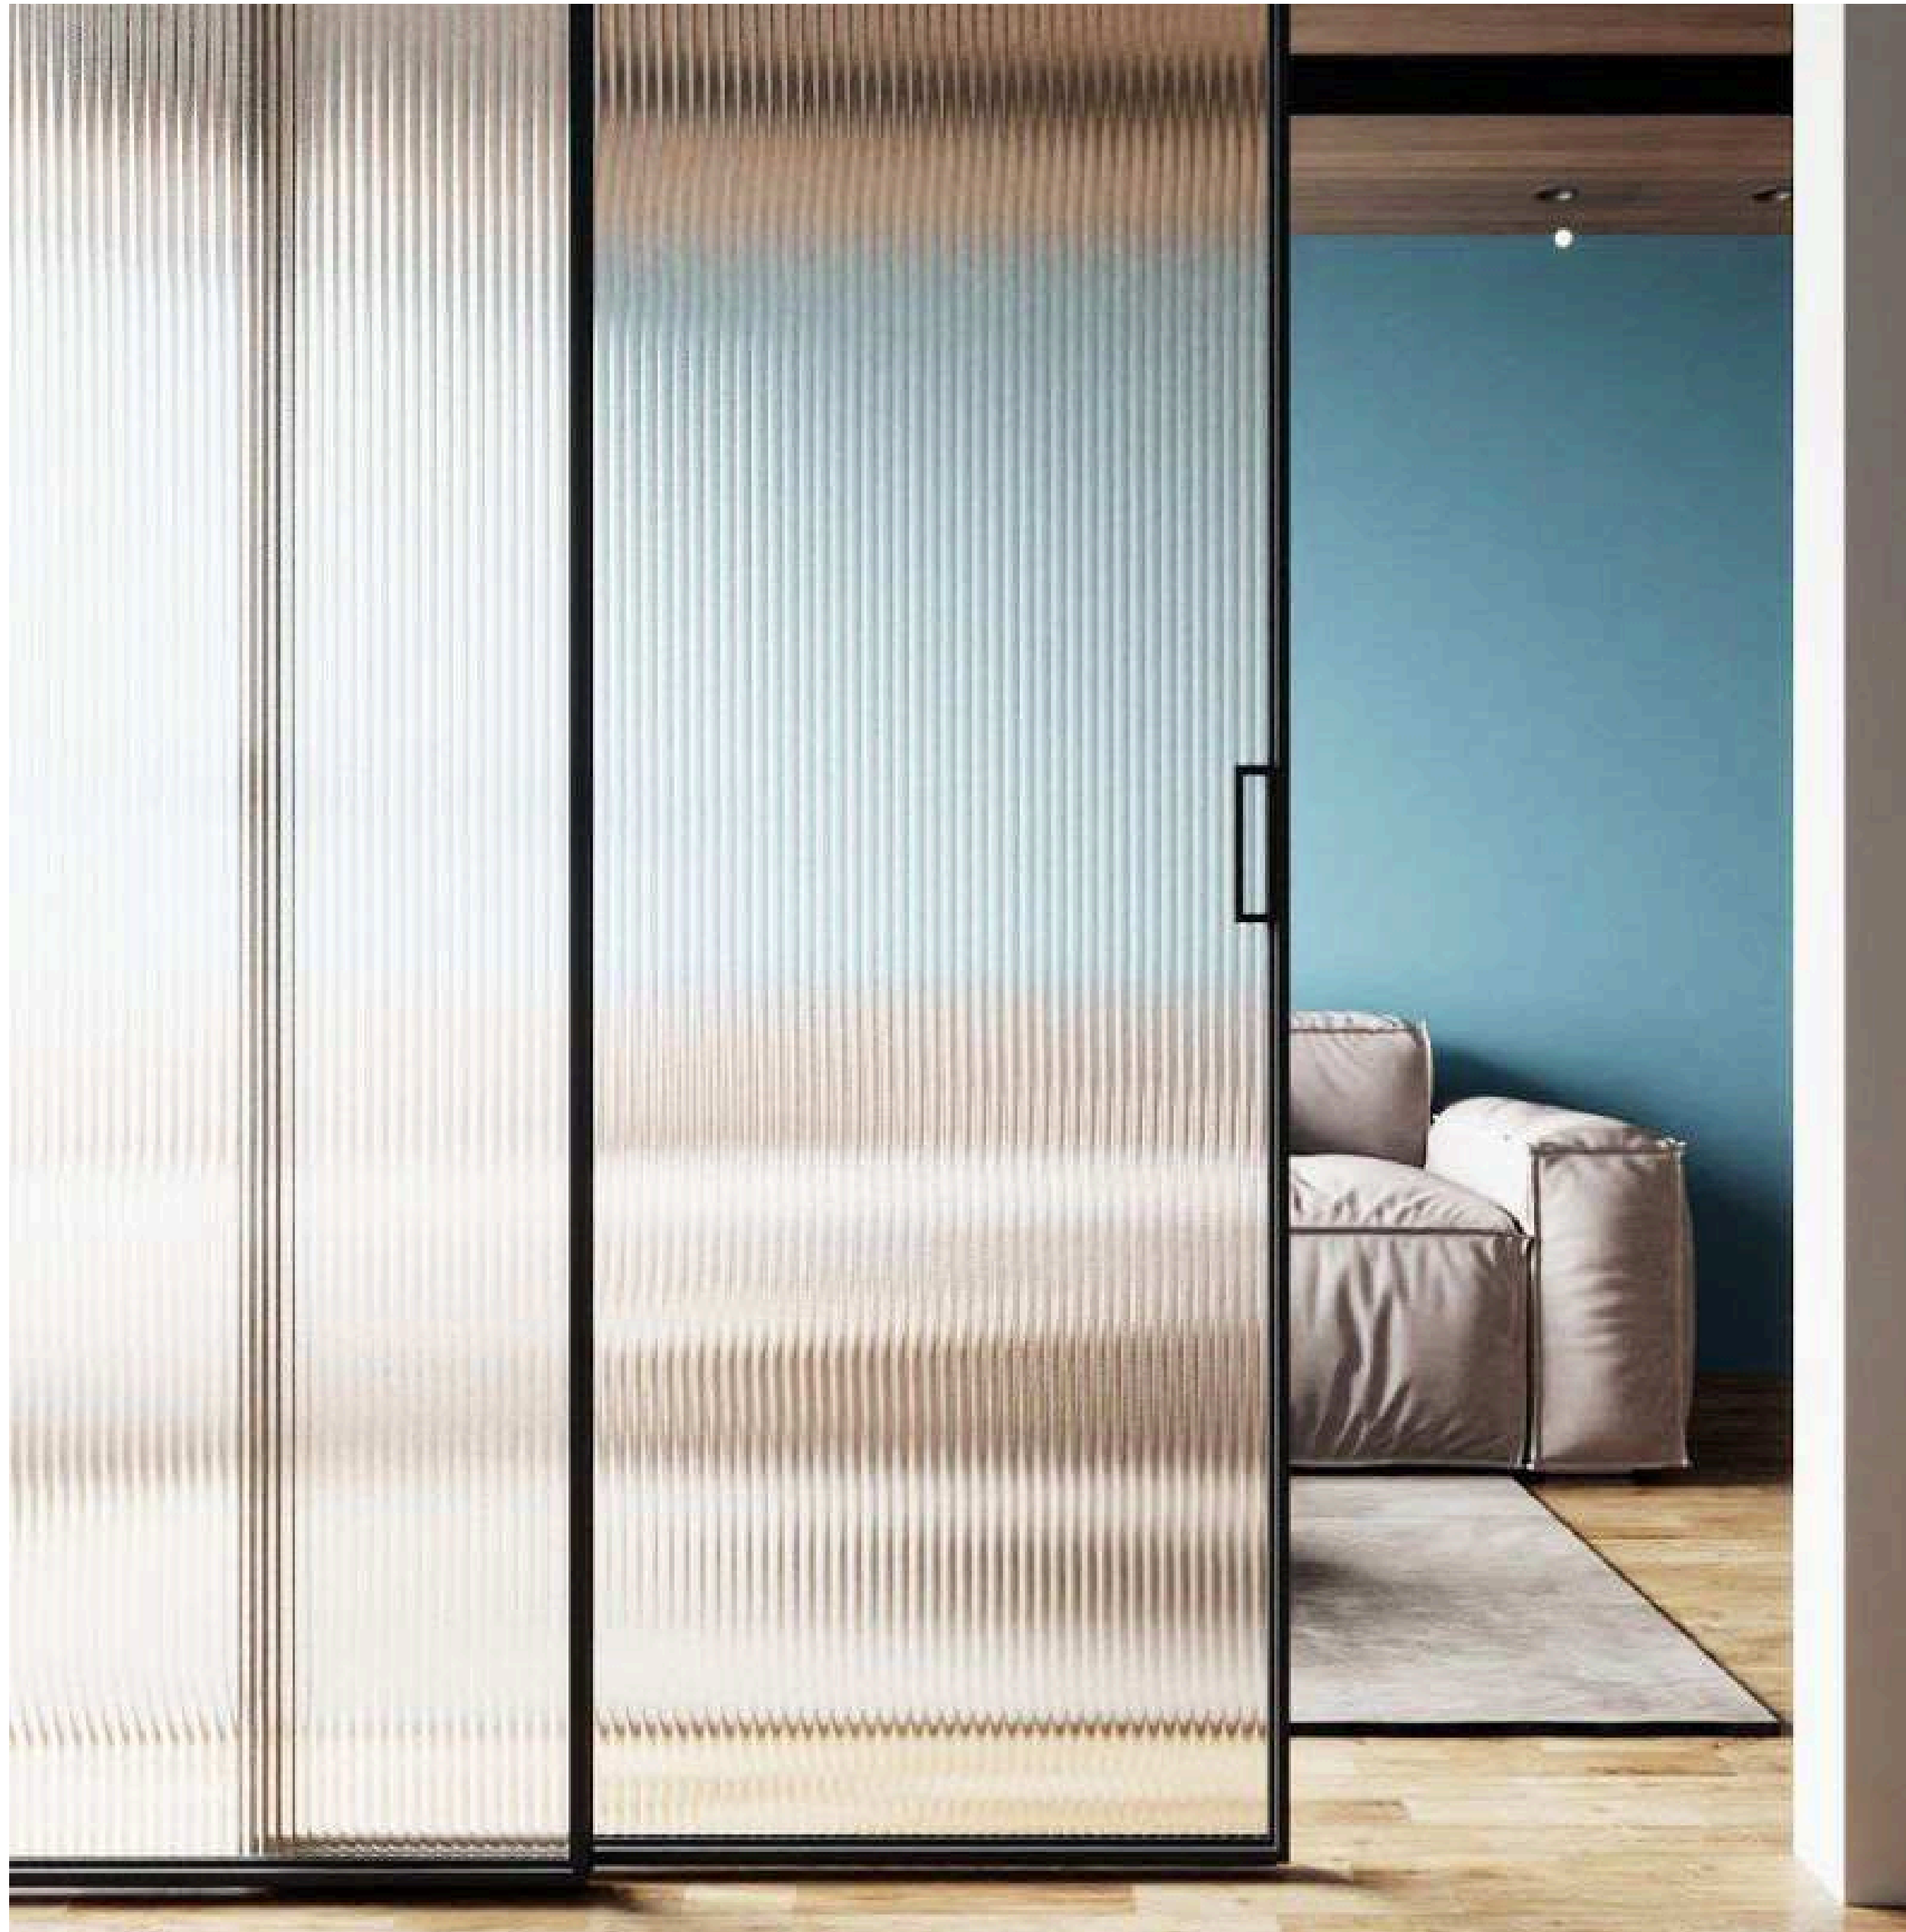

Applications

DOOR AND PARTITION SYSTEMS

Figured Glass doors and partitions add modernity, sophistication, exclusivity and style to any interior space design.