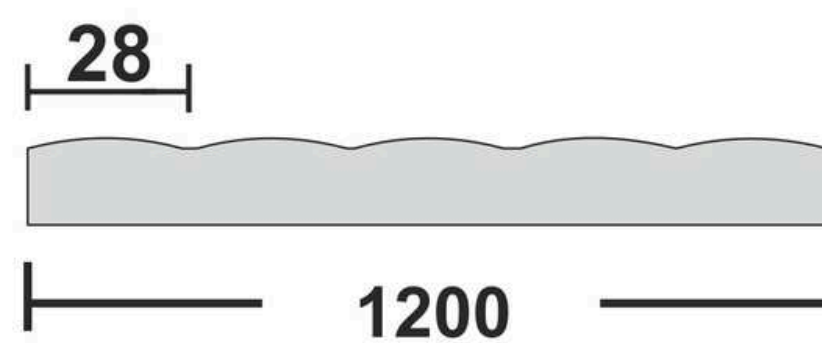

**Flute Orientation**

Article Code : Luxe Copper Soft  
Standard Size (WxH) : 1200x3000mm  
Standard Thickness : 9mm Laminated

\*This is a creative photograph. Actual product may vary.  
\*Color may vary lot to lot. please ask for fresh sample before placing order.

**Flute Orientation**

Article Code : Luxe Gold Soft  
Standard Size (WxH) : 1200x3000mm  
Standard Thickness : 9mm Laminated

\*This is a creative photograph. Actual product may vary.  
\*Color may vary lot to lot. please ask for fresh sample before placing order.

**Flute Orientation**

Article Code :Luxe Grey Soft  
Standard Size (WxH) : 1200x3000mm  
Standard Thickness : 9mm Laminated

\*This is a creative photograph. Actual product may vary.  
\*Color may vary lot to lot. please ask for fresh sample before placing order.