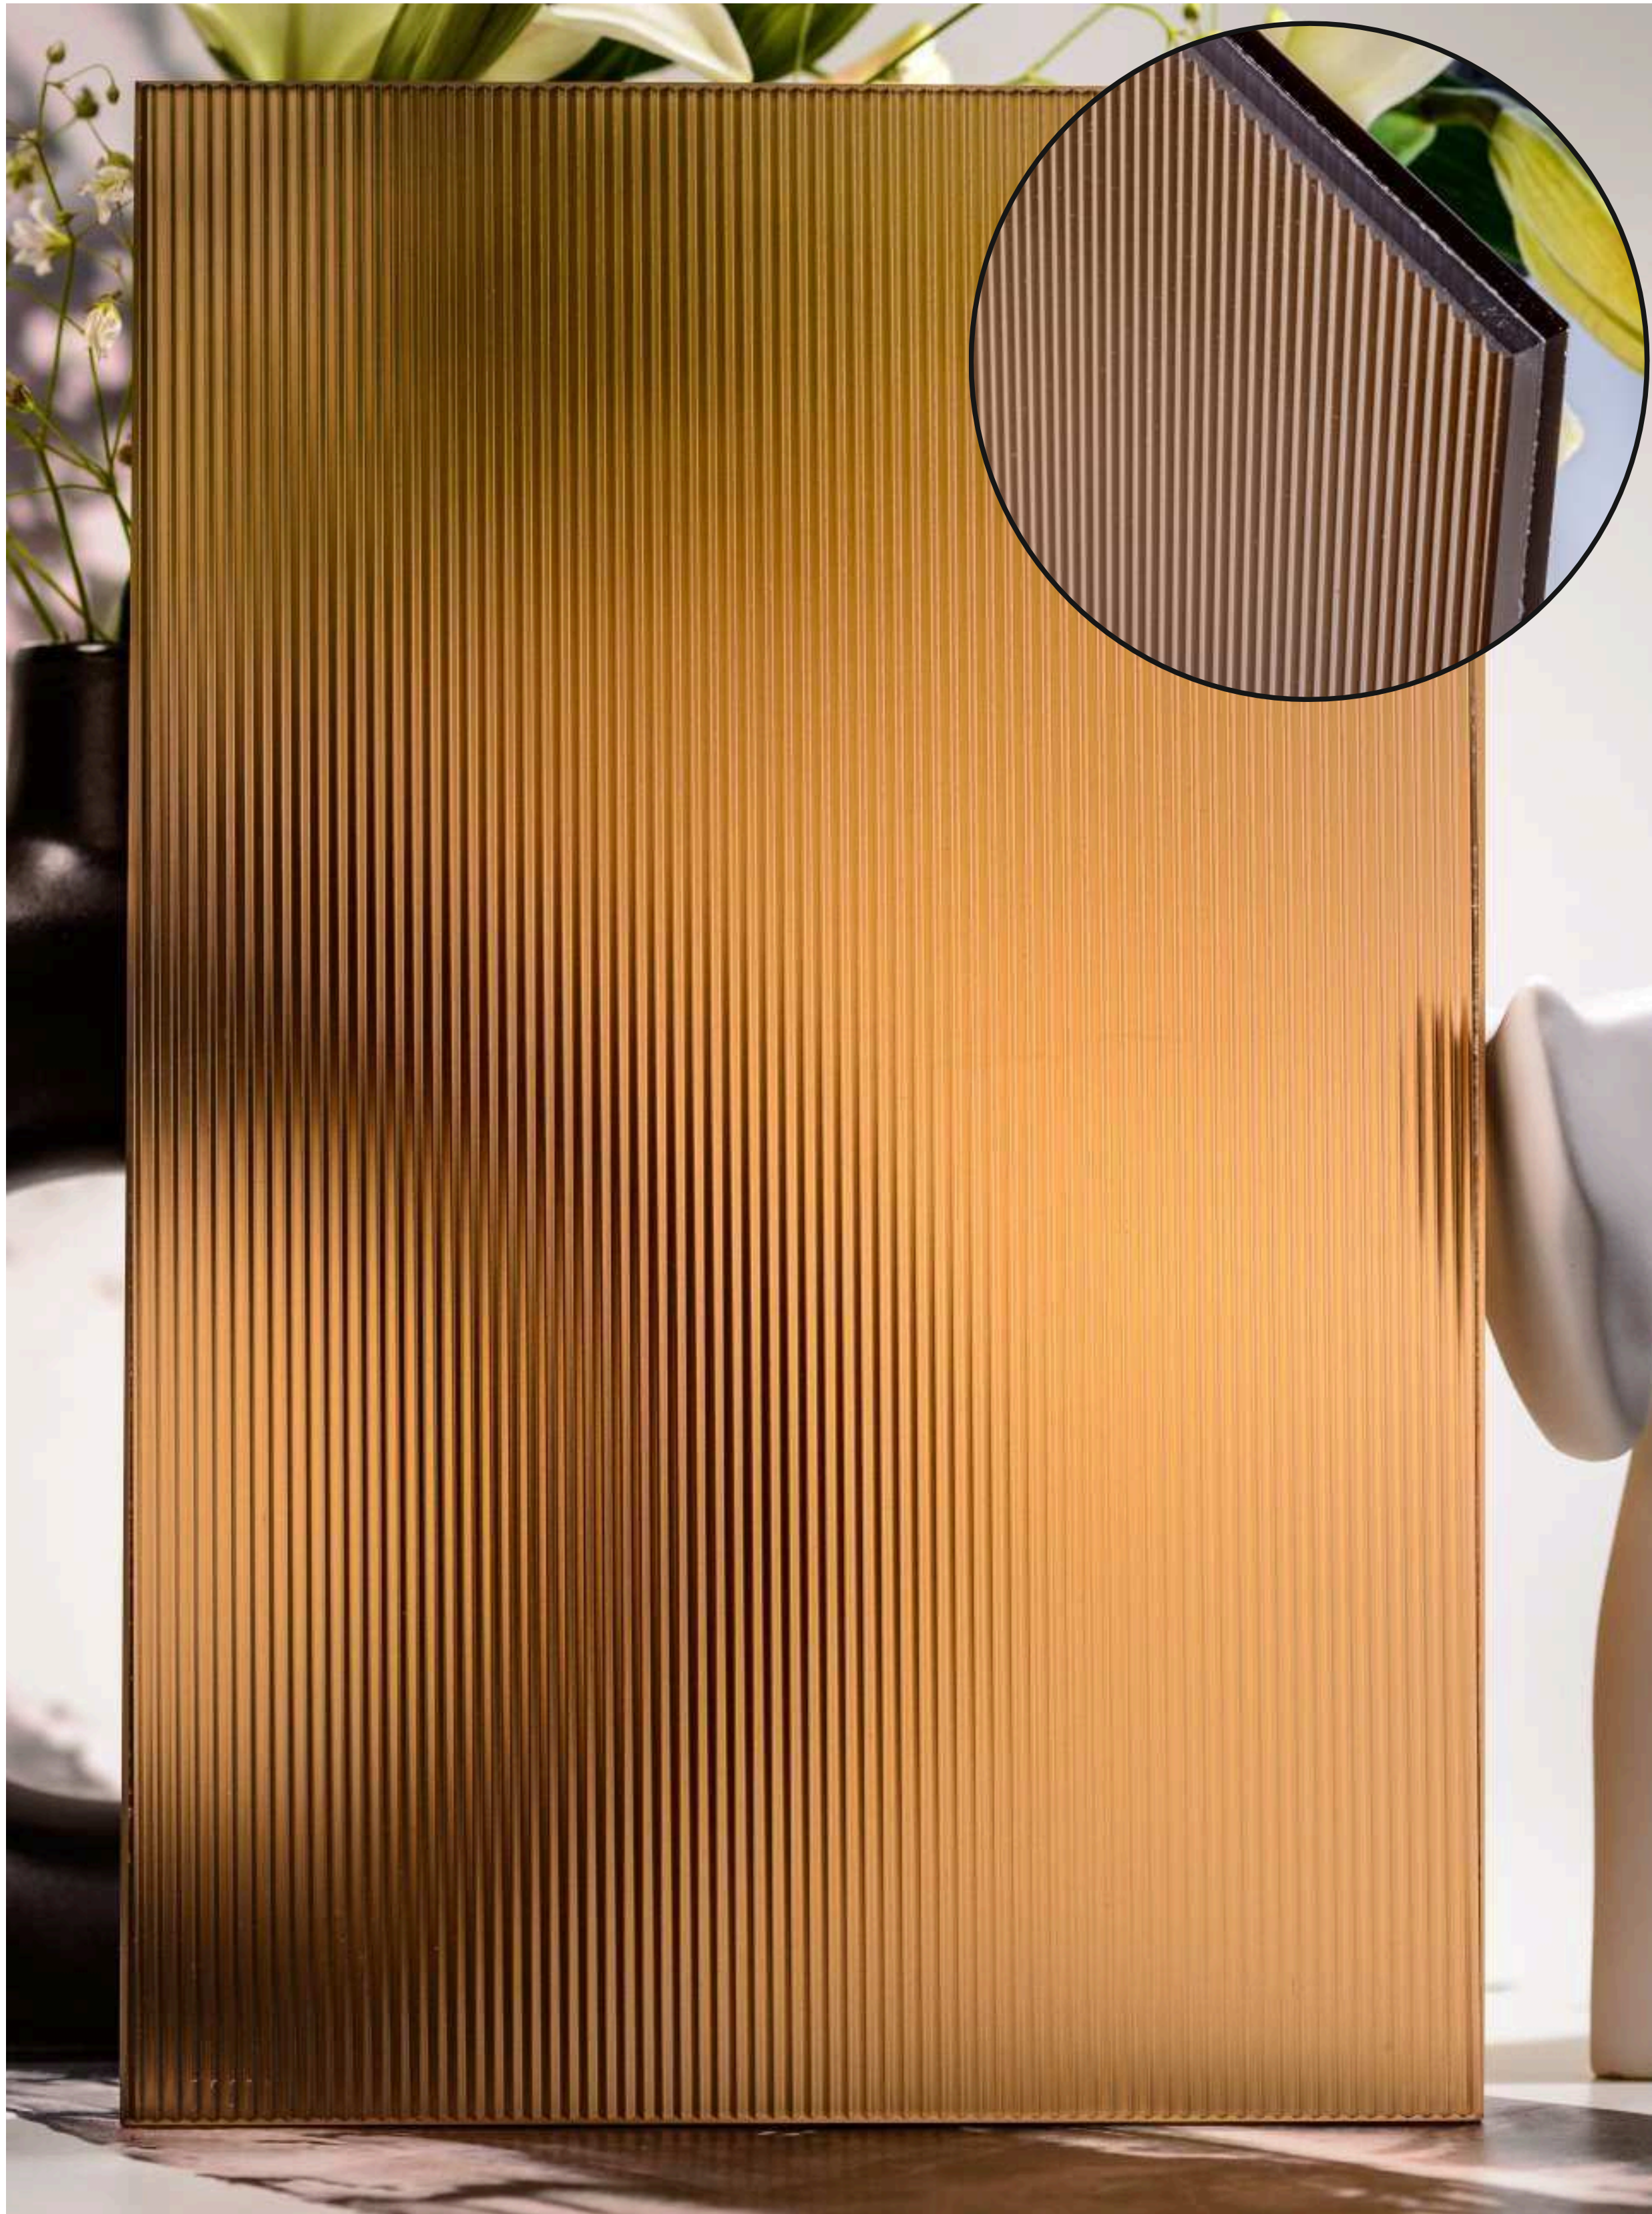

Article Code :Masterline Copper Soft
Standard Size (WxH) : 1200x3000mm
Standard Thickness :10mm Laminated

*This is a creative photograph. Actual product may vary.
*Color may vary lot to lot. please ask for fresh sample before placing order.