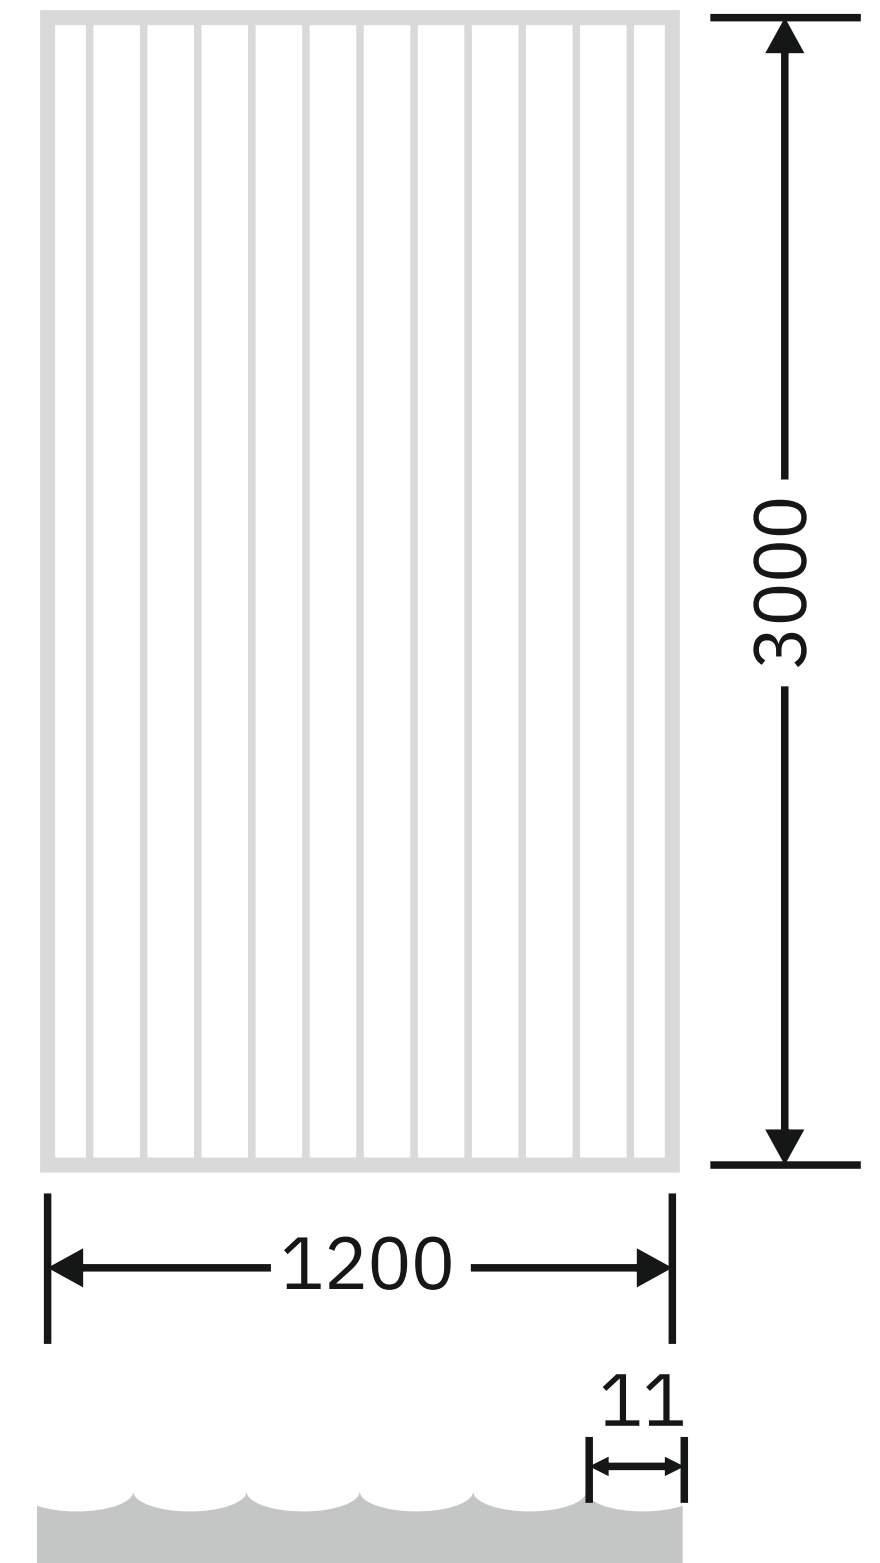

Flute Orientation