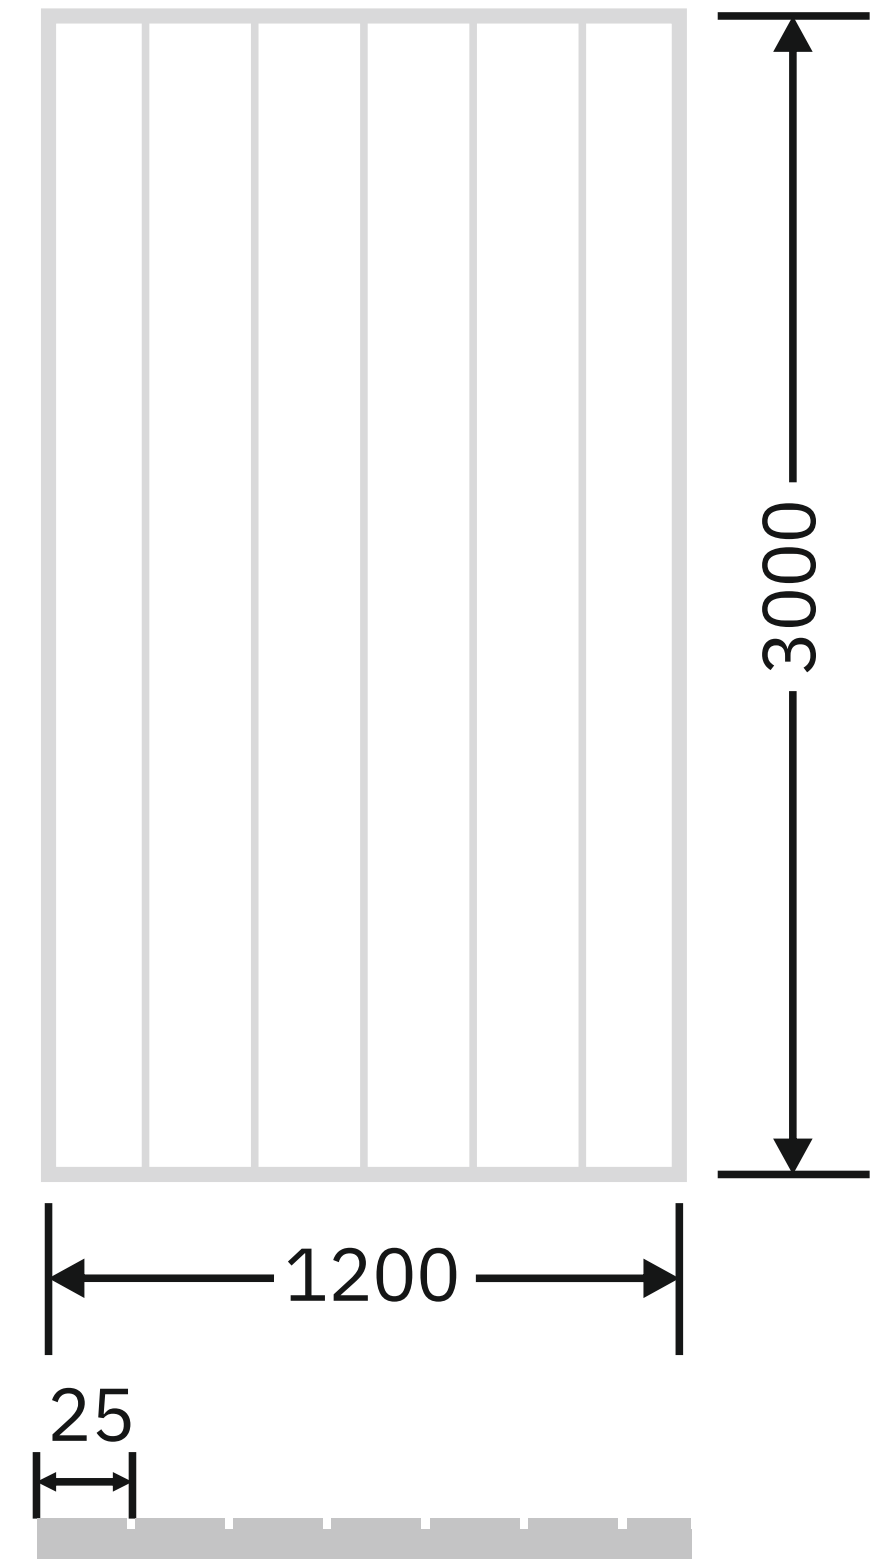

Line Orientation

Article Code :Mist Line Extra Clear Soft
Standard Size (WxH) : 1200x3000mm
Standard Thickness :10mm Laminated

*This is a creative photograph. Actual product may vary.
*Color may vary lot to lot. please ask for fresh sample before placing order.