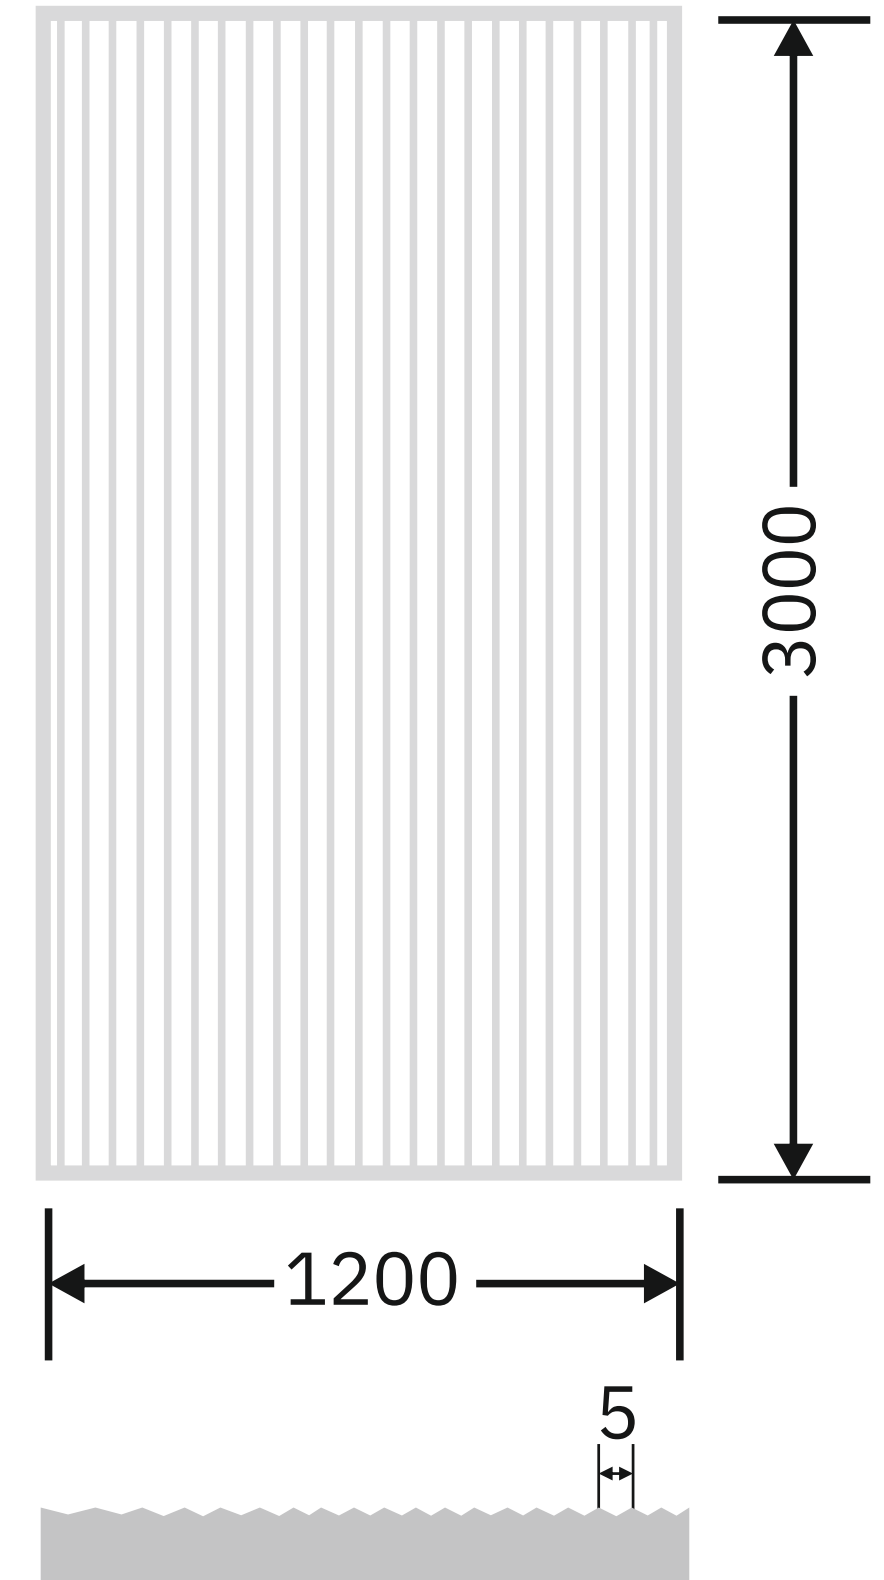

Flute Orientation