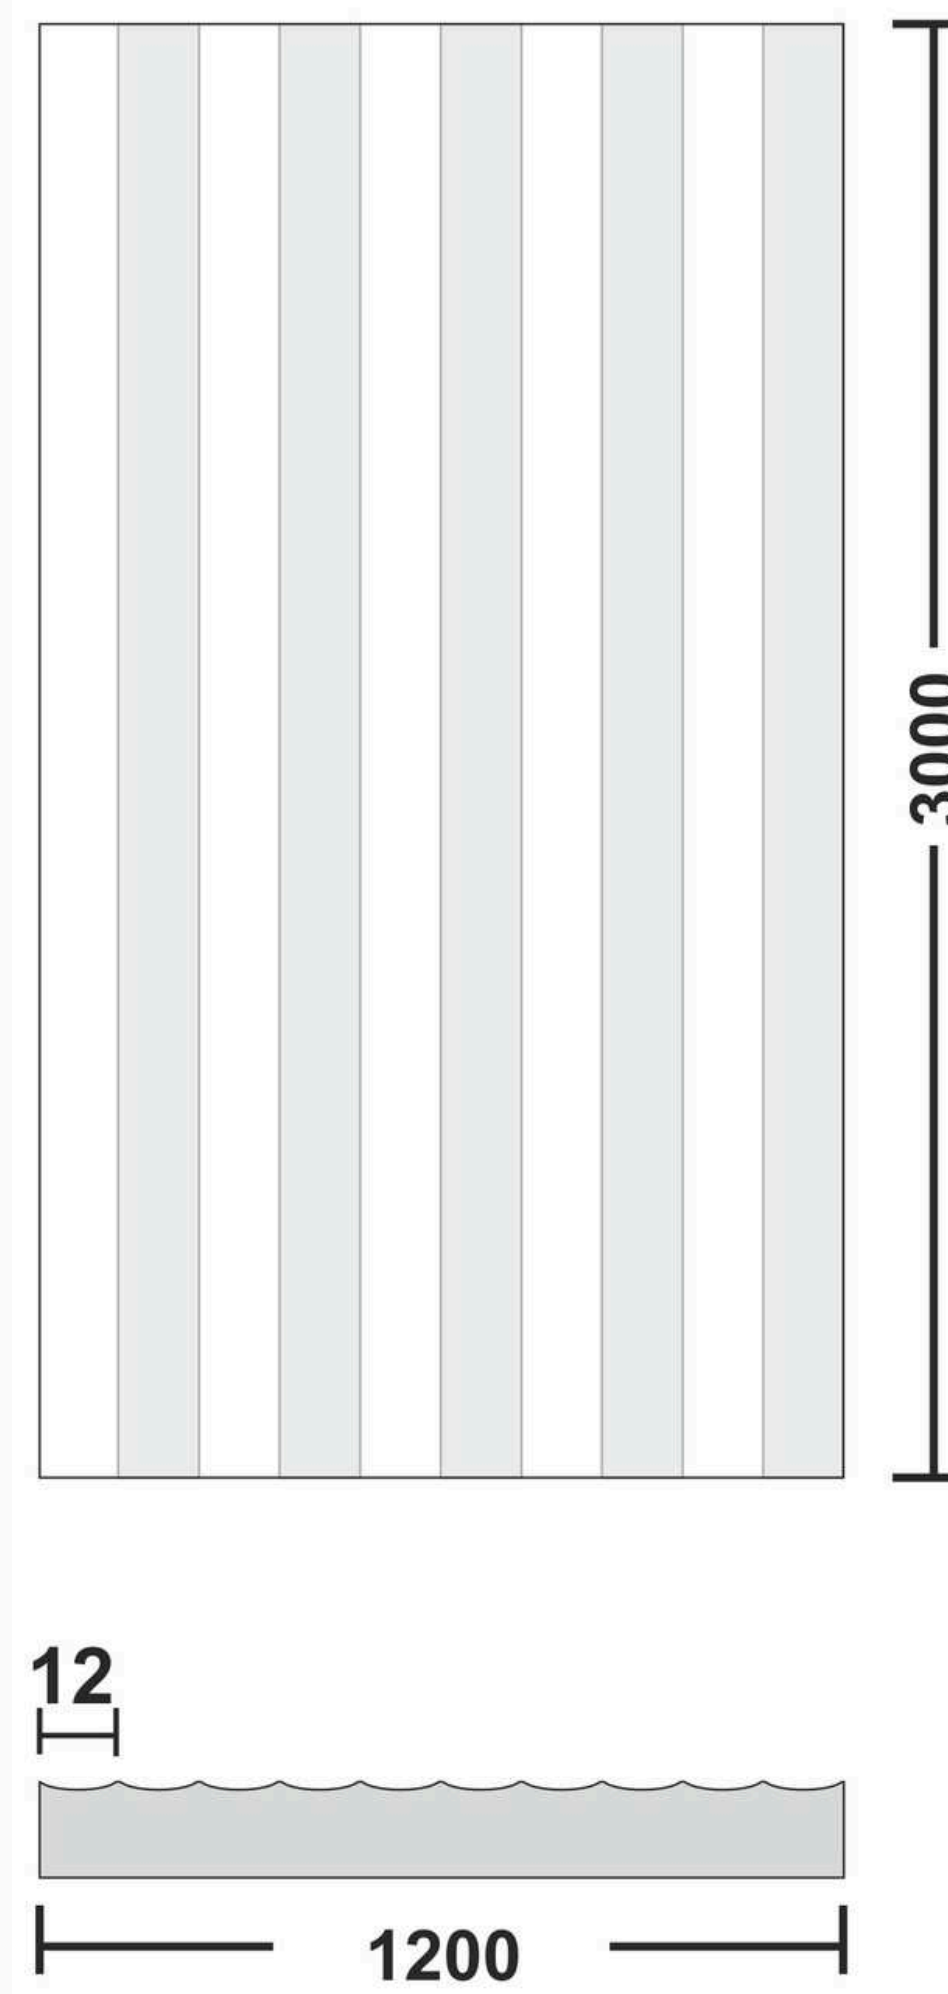

Flute Orientation

Article Code : Polar Gold Soft
Standard Size (WxH) : 1200x3000mm
Standard Thickness : 9mm Laminated

*This is a creative photograph. Actual product may vary.
*Color may vary lot to lot. please ask for fresh sample before placing order.