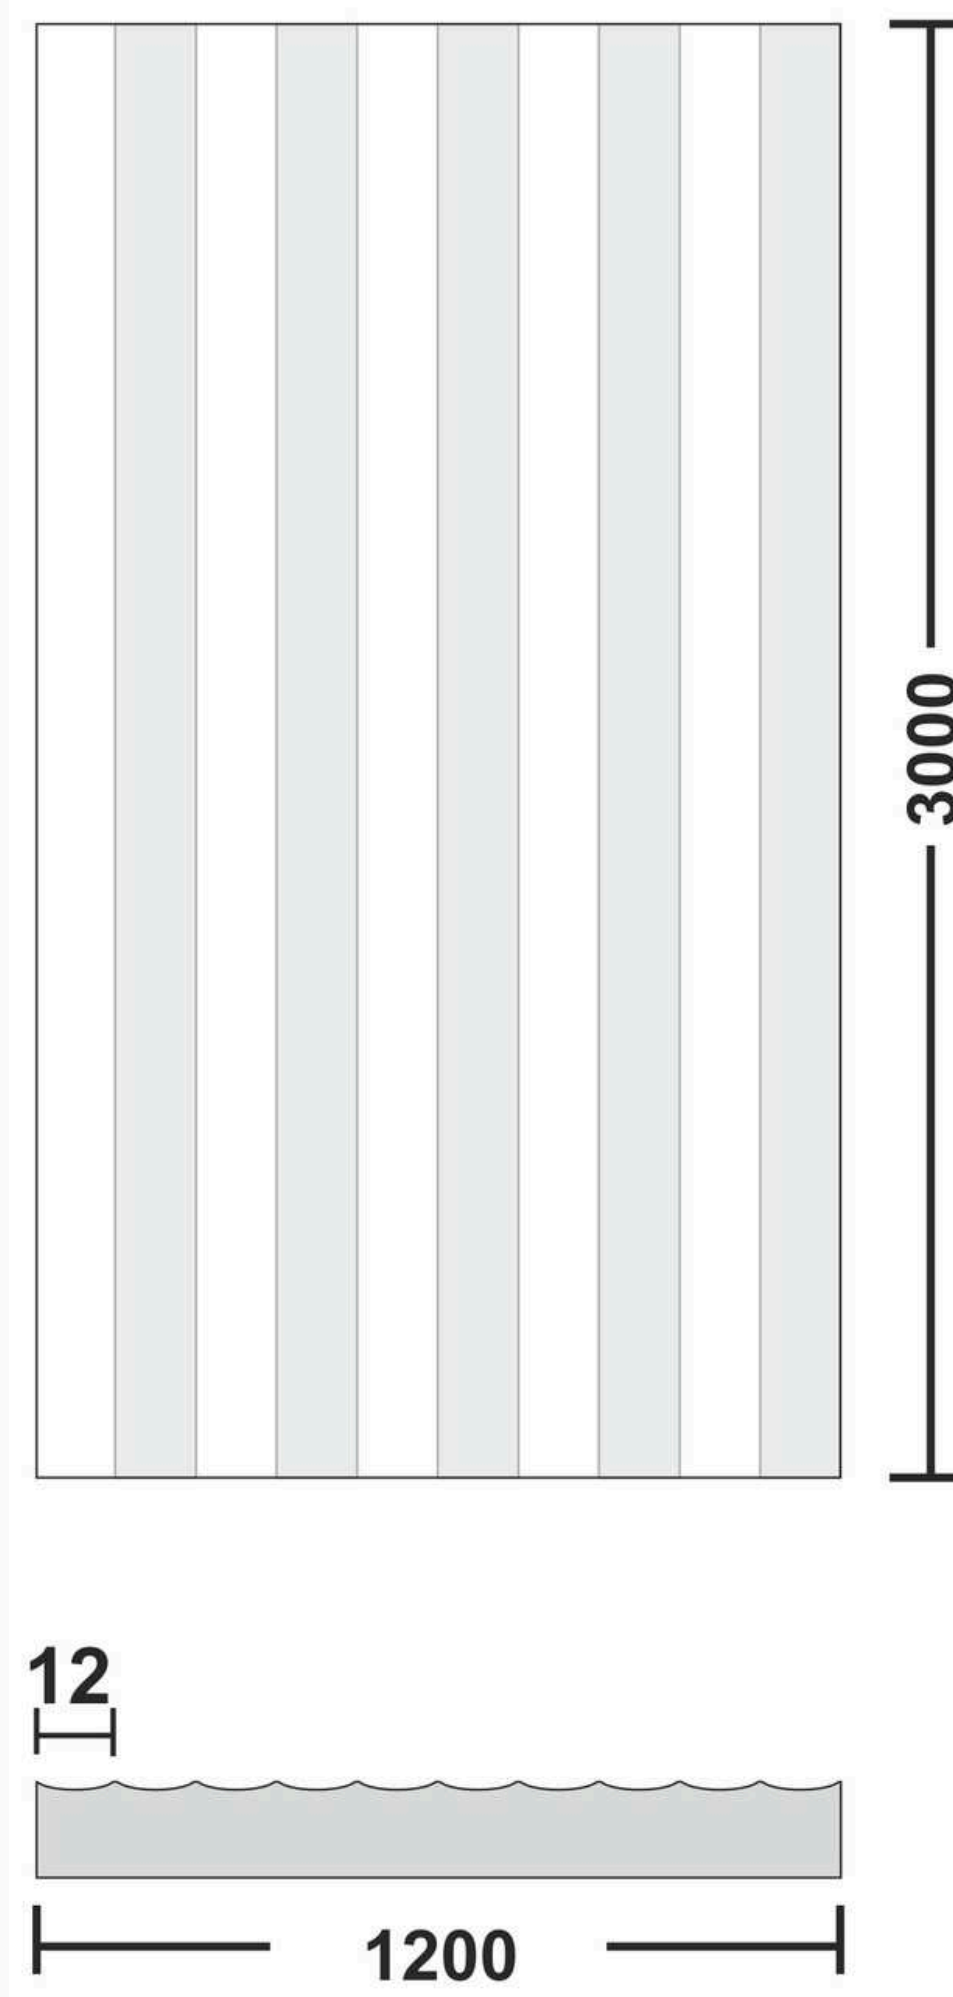

Flute Orientation

Article Code : Polar Grey Soft
Standard Size (WxH) : 1200x3000mm
Standard Thickness : 9mm Laminated

*This is a creative photograph. Actual product may vary.
*Color may vary lot to lot. please ask for fresh sample before placing order.