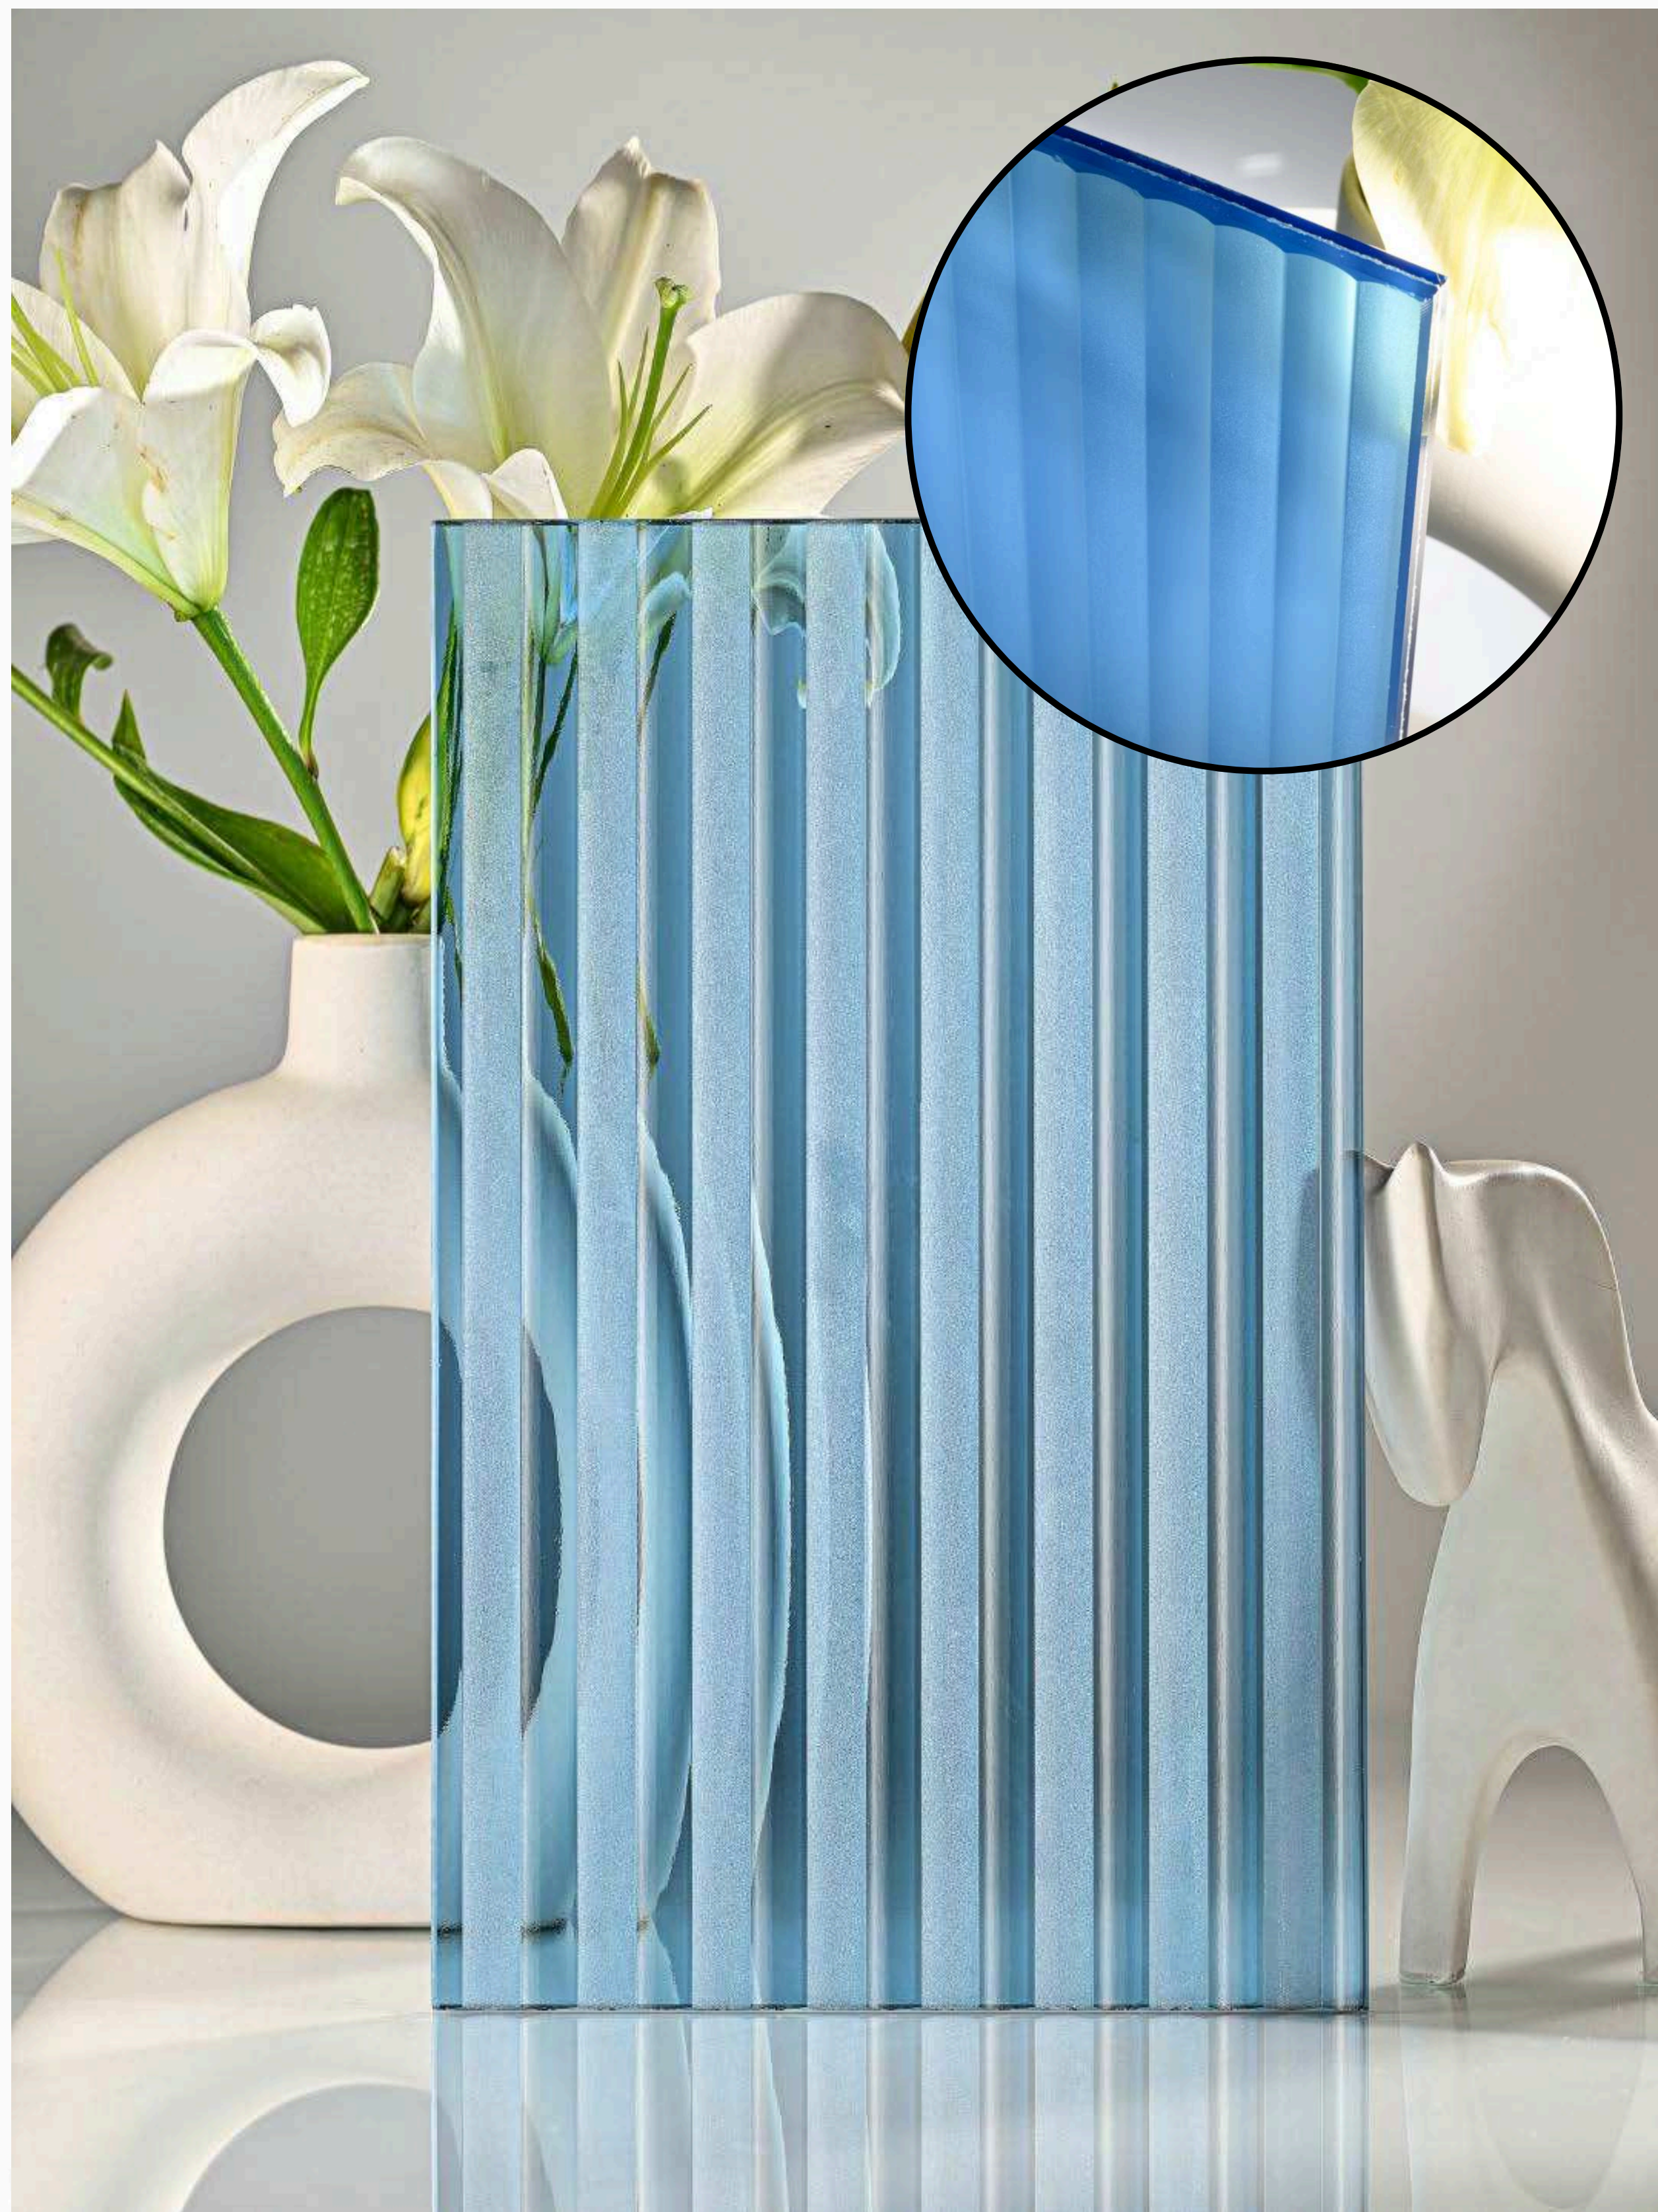

**Flute Orientation**

Article Code : Polar Soft  
Standard Size (WxH) : 1200x3000 mm  
Standard Thickness : 4mm

\*This is a creative photograph. Actual product may vary.  
\*Color may vary lot to lot. please ask for fresh sample before placing order.