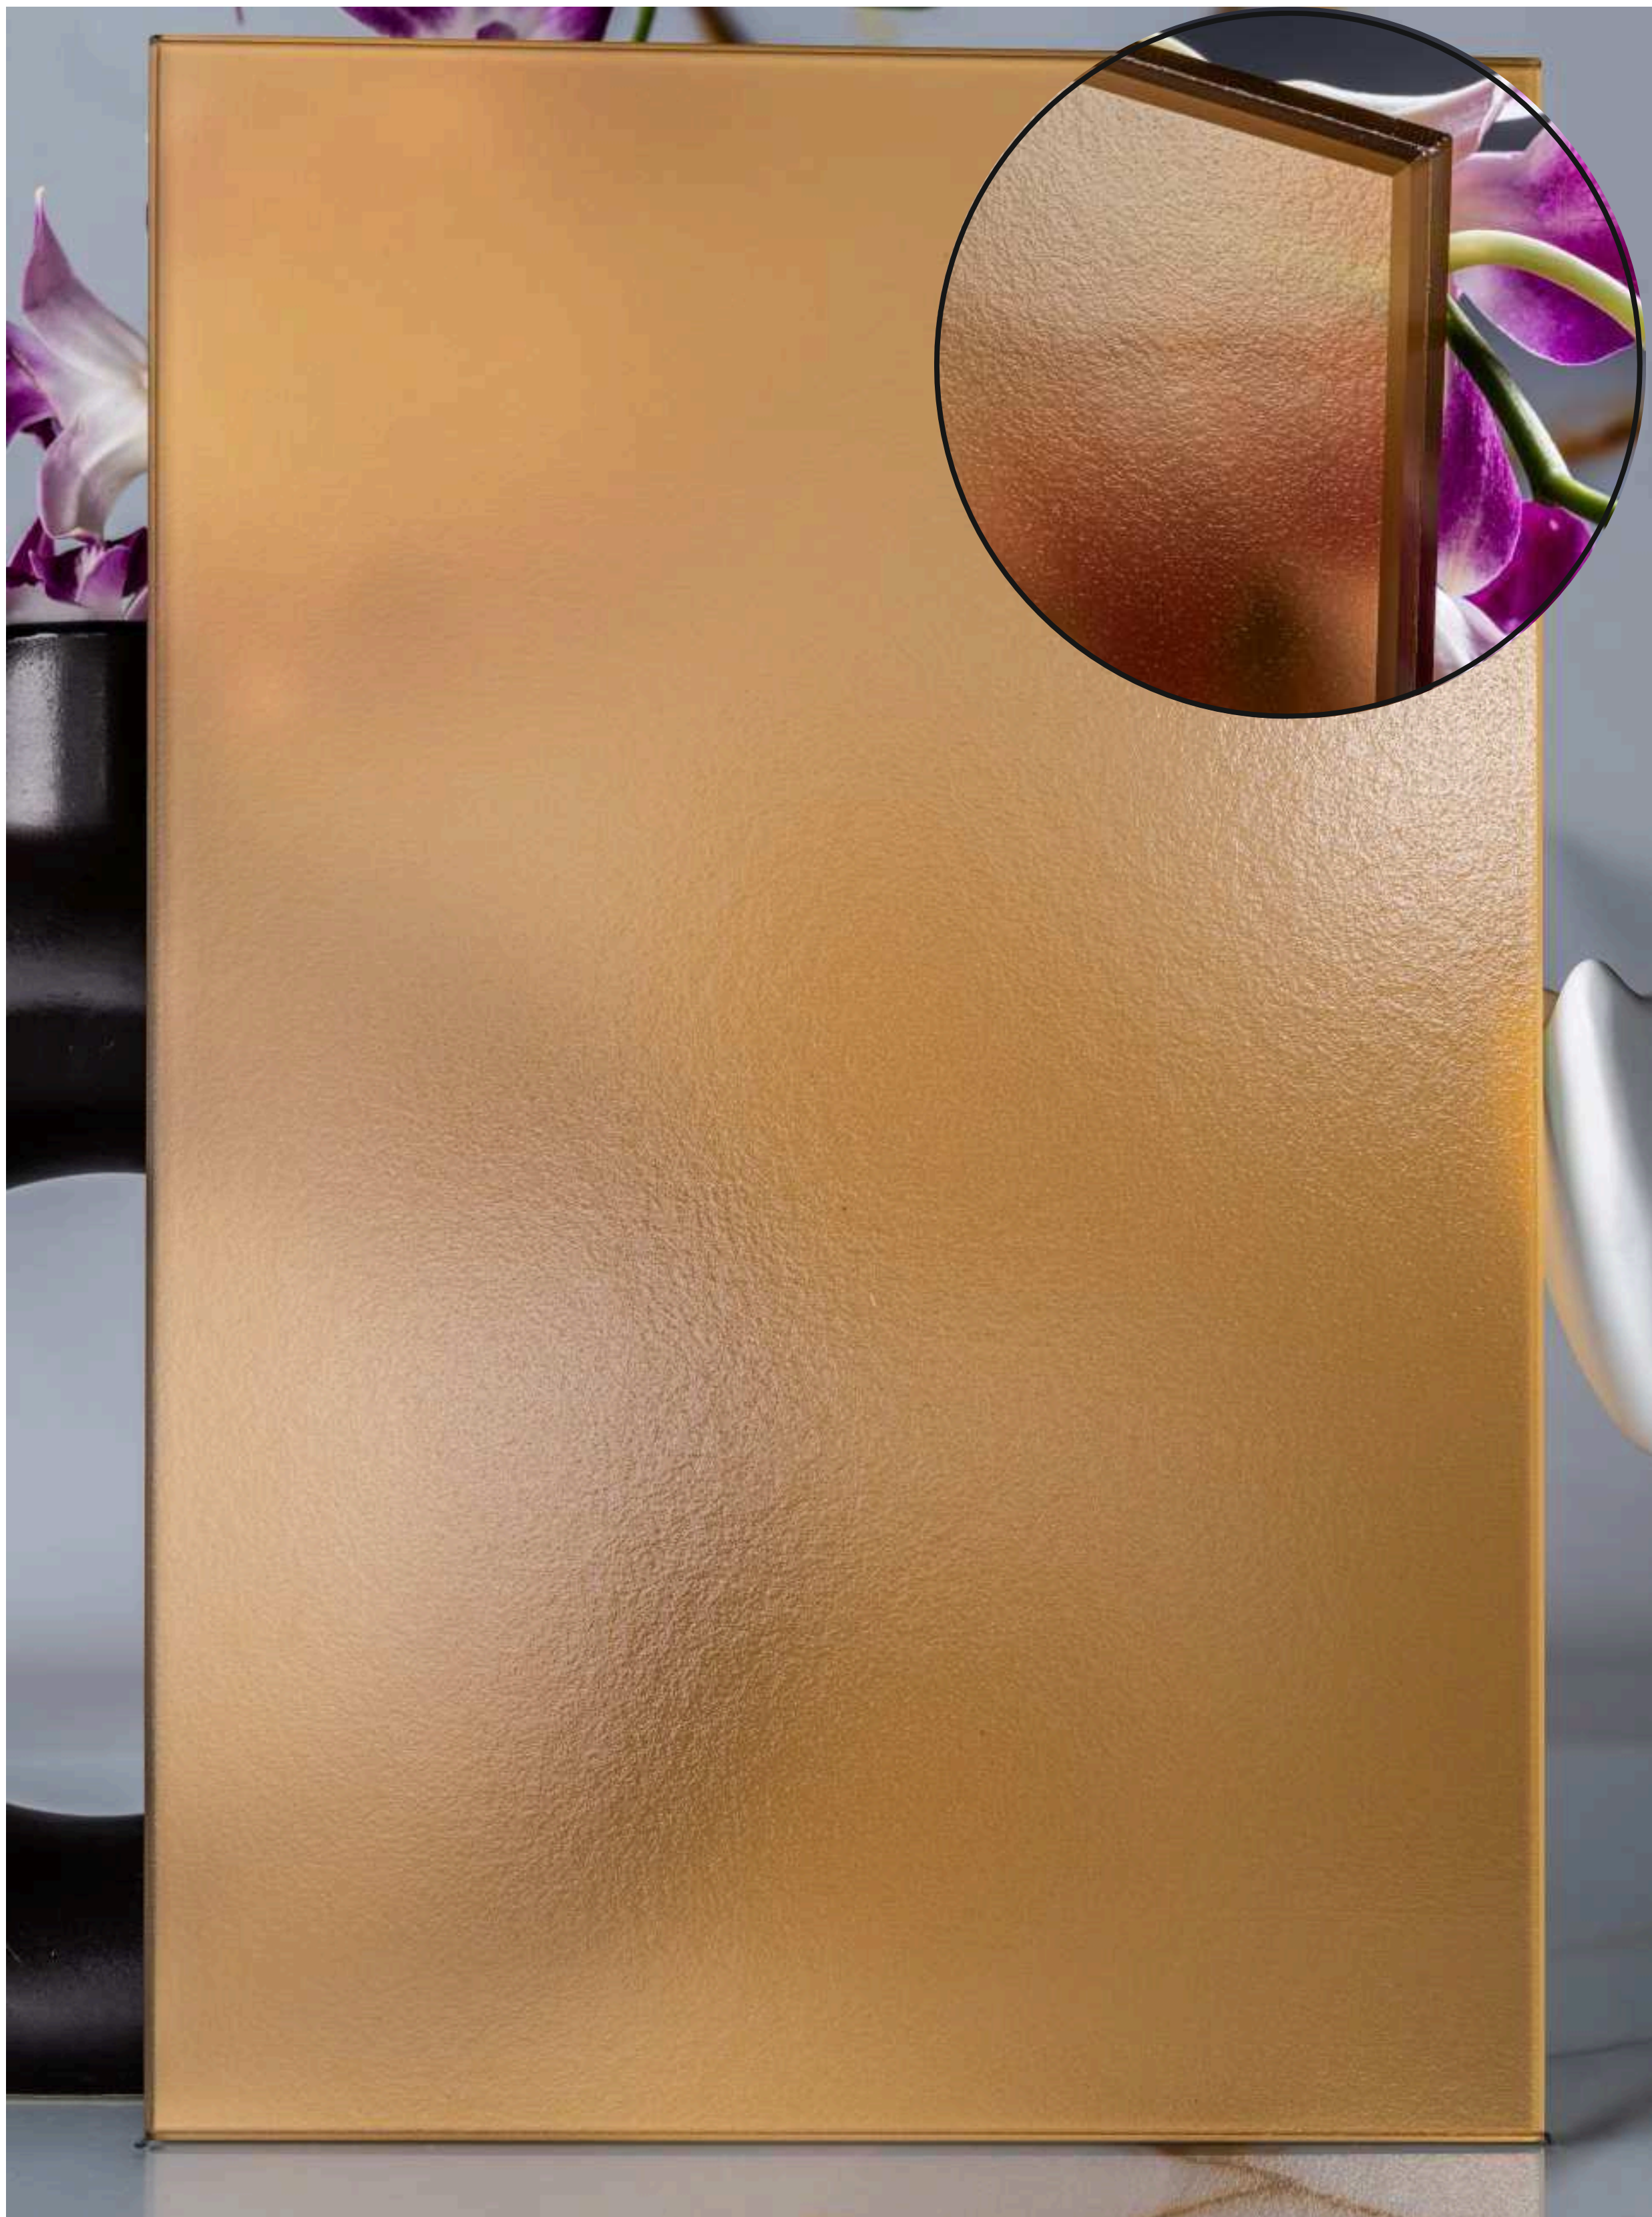

Article Code :Mist Gold Soft
Standard Size (WxH) : 1200x3000mm
Standard Thickness :10mm Laminated

*This is a creative photograph. Actual product may vary.
*Color may vary lot to lot. please ask for fresh sample before placing order.