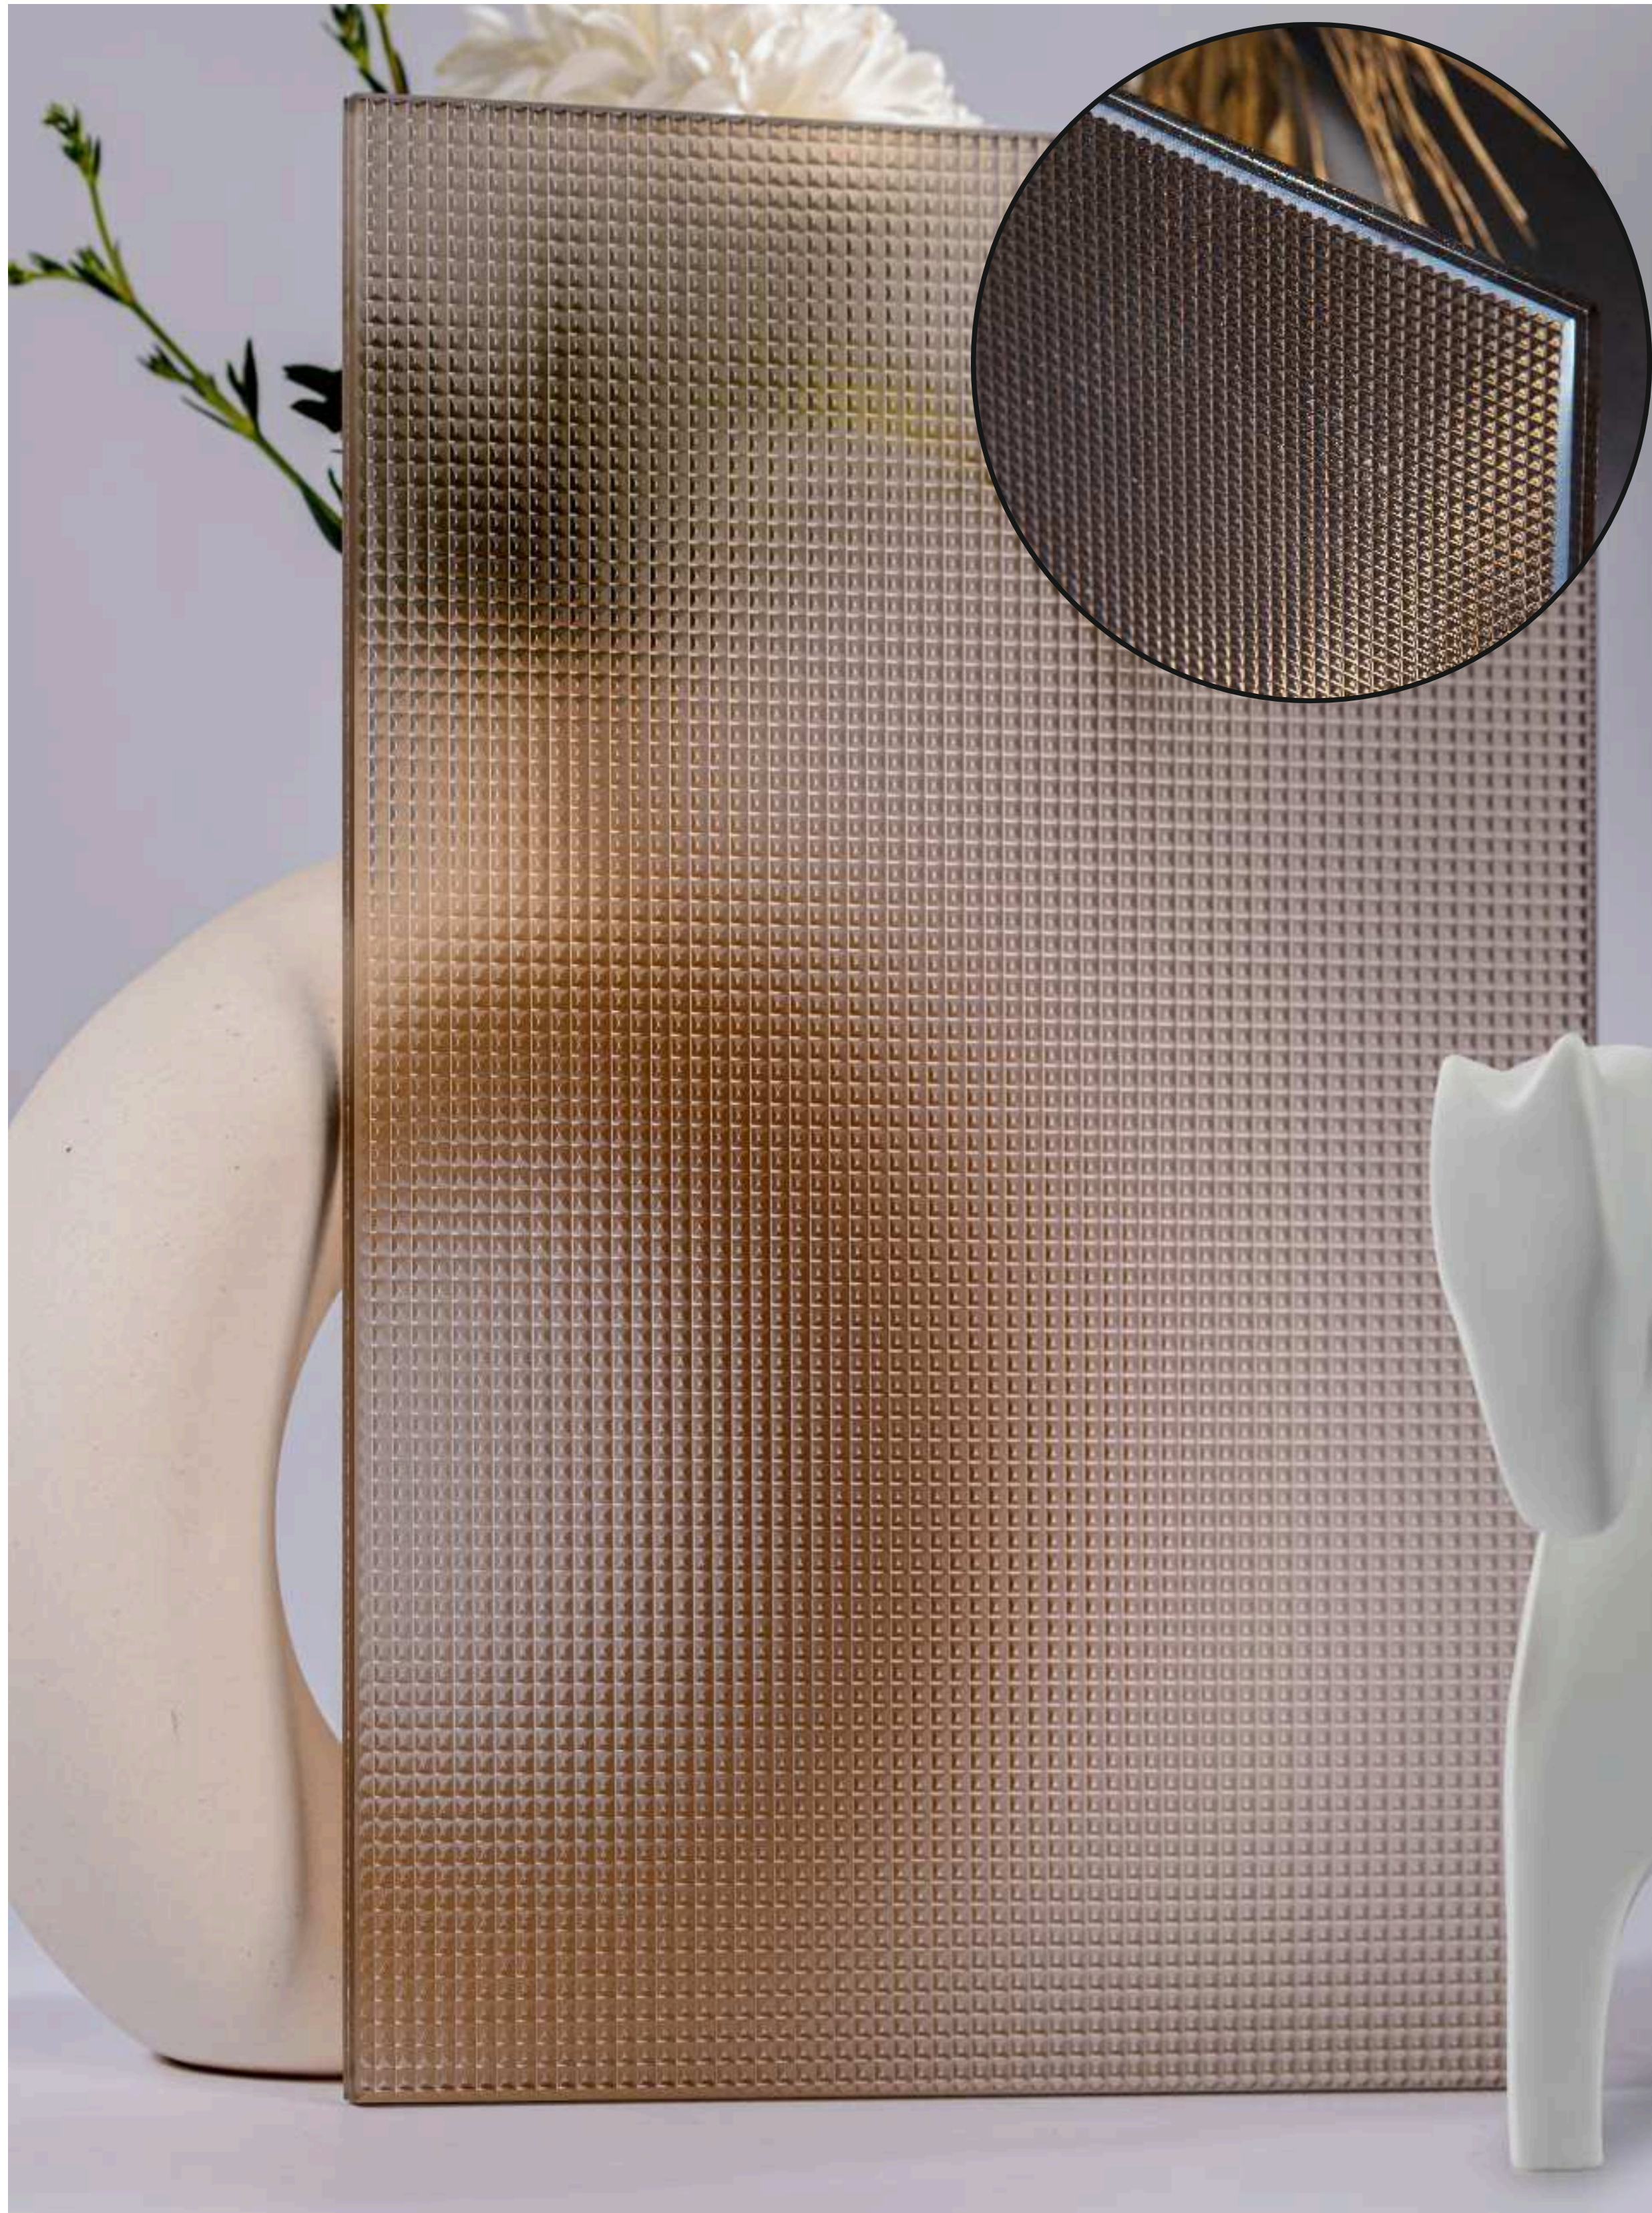

Flute Orientation

Article Code :Benz Brown Soft
Standard Size (WxH) : 1200x3000mm
Standard Thickness :10mm Laminated

*This is a creative photograph. Actual product may vary.
*Color may vary lot to lot. please ask for fresh sample before placing order.