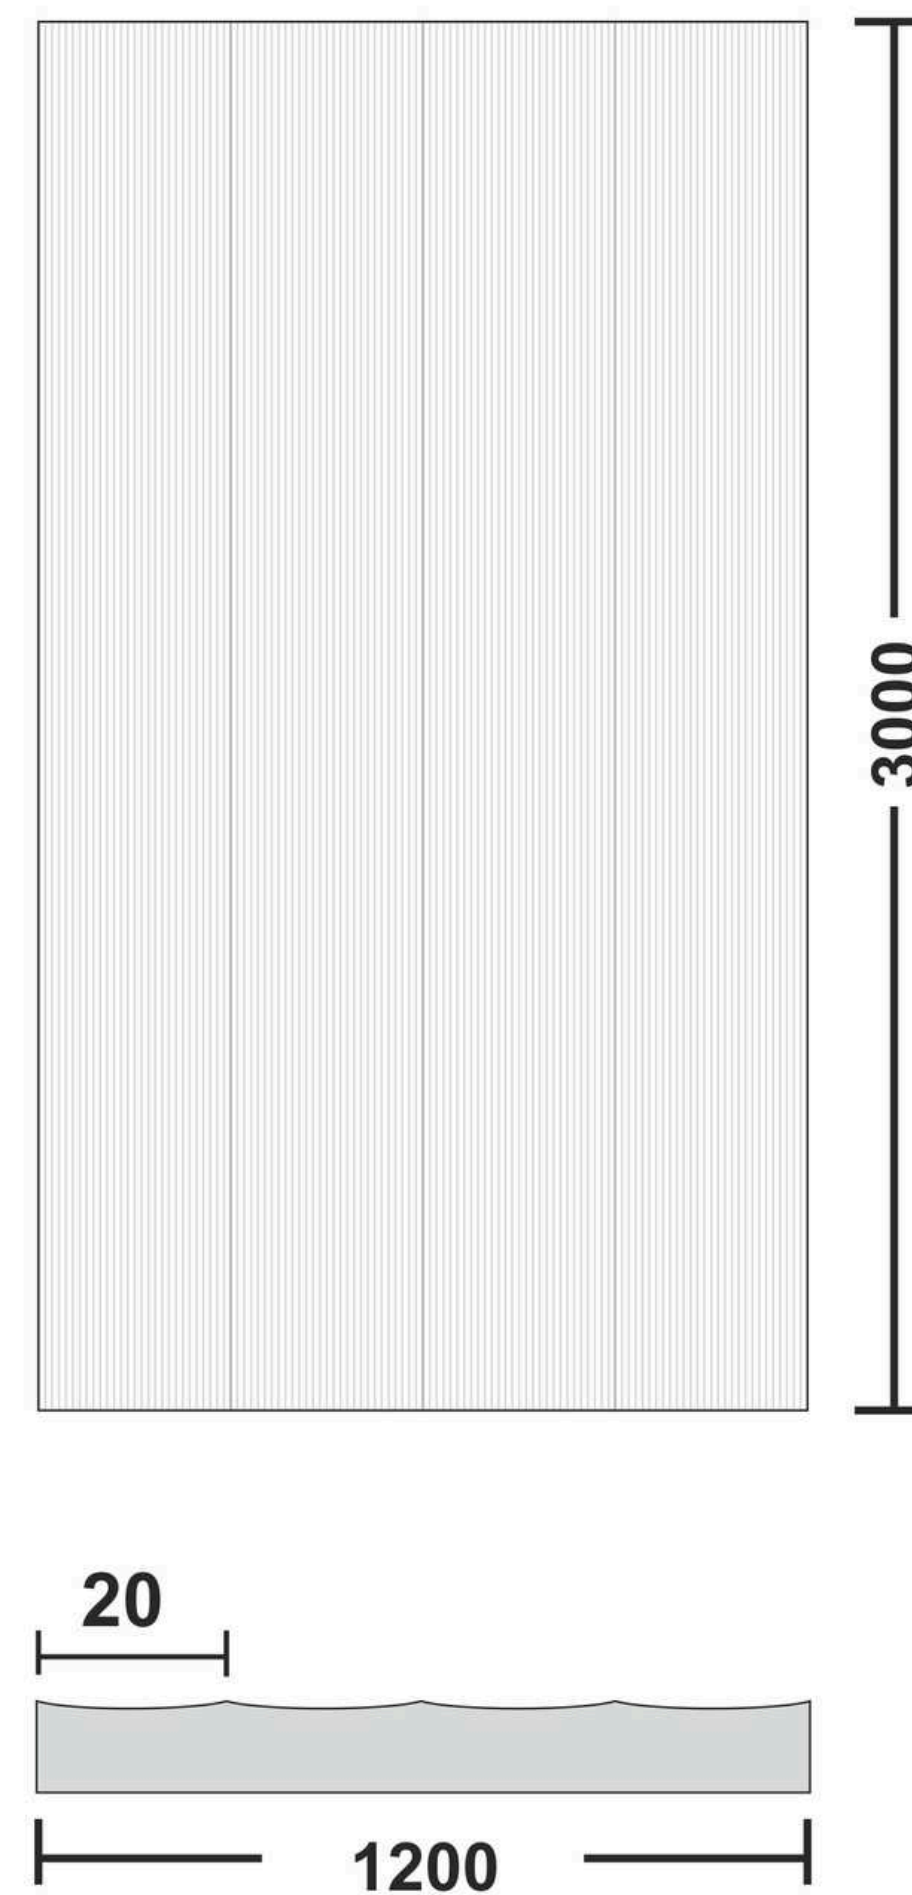

Flute Orientation

Article Code : Sheer Copper Soft
Standard Size (WxH) : 1200x3000mm
Standard Thickness : 9mm Laminated

*This is a creative photograph. Actual product may vary.
*Color may vary lot to lot. please ask for fresh sample before placing order.