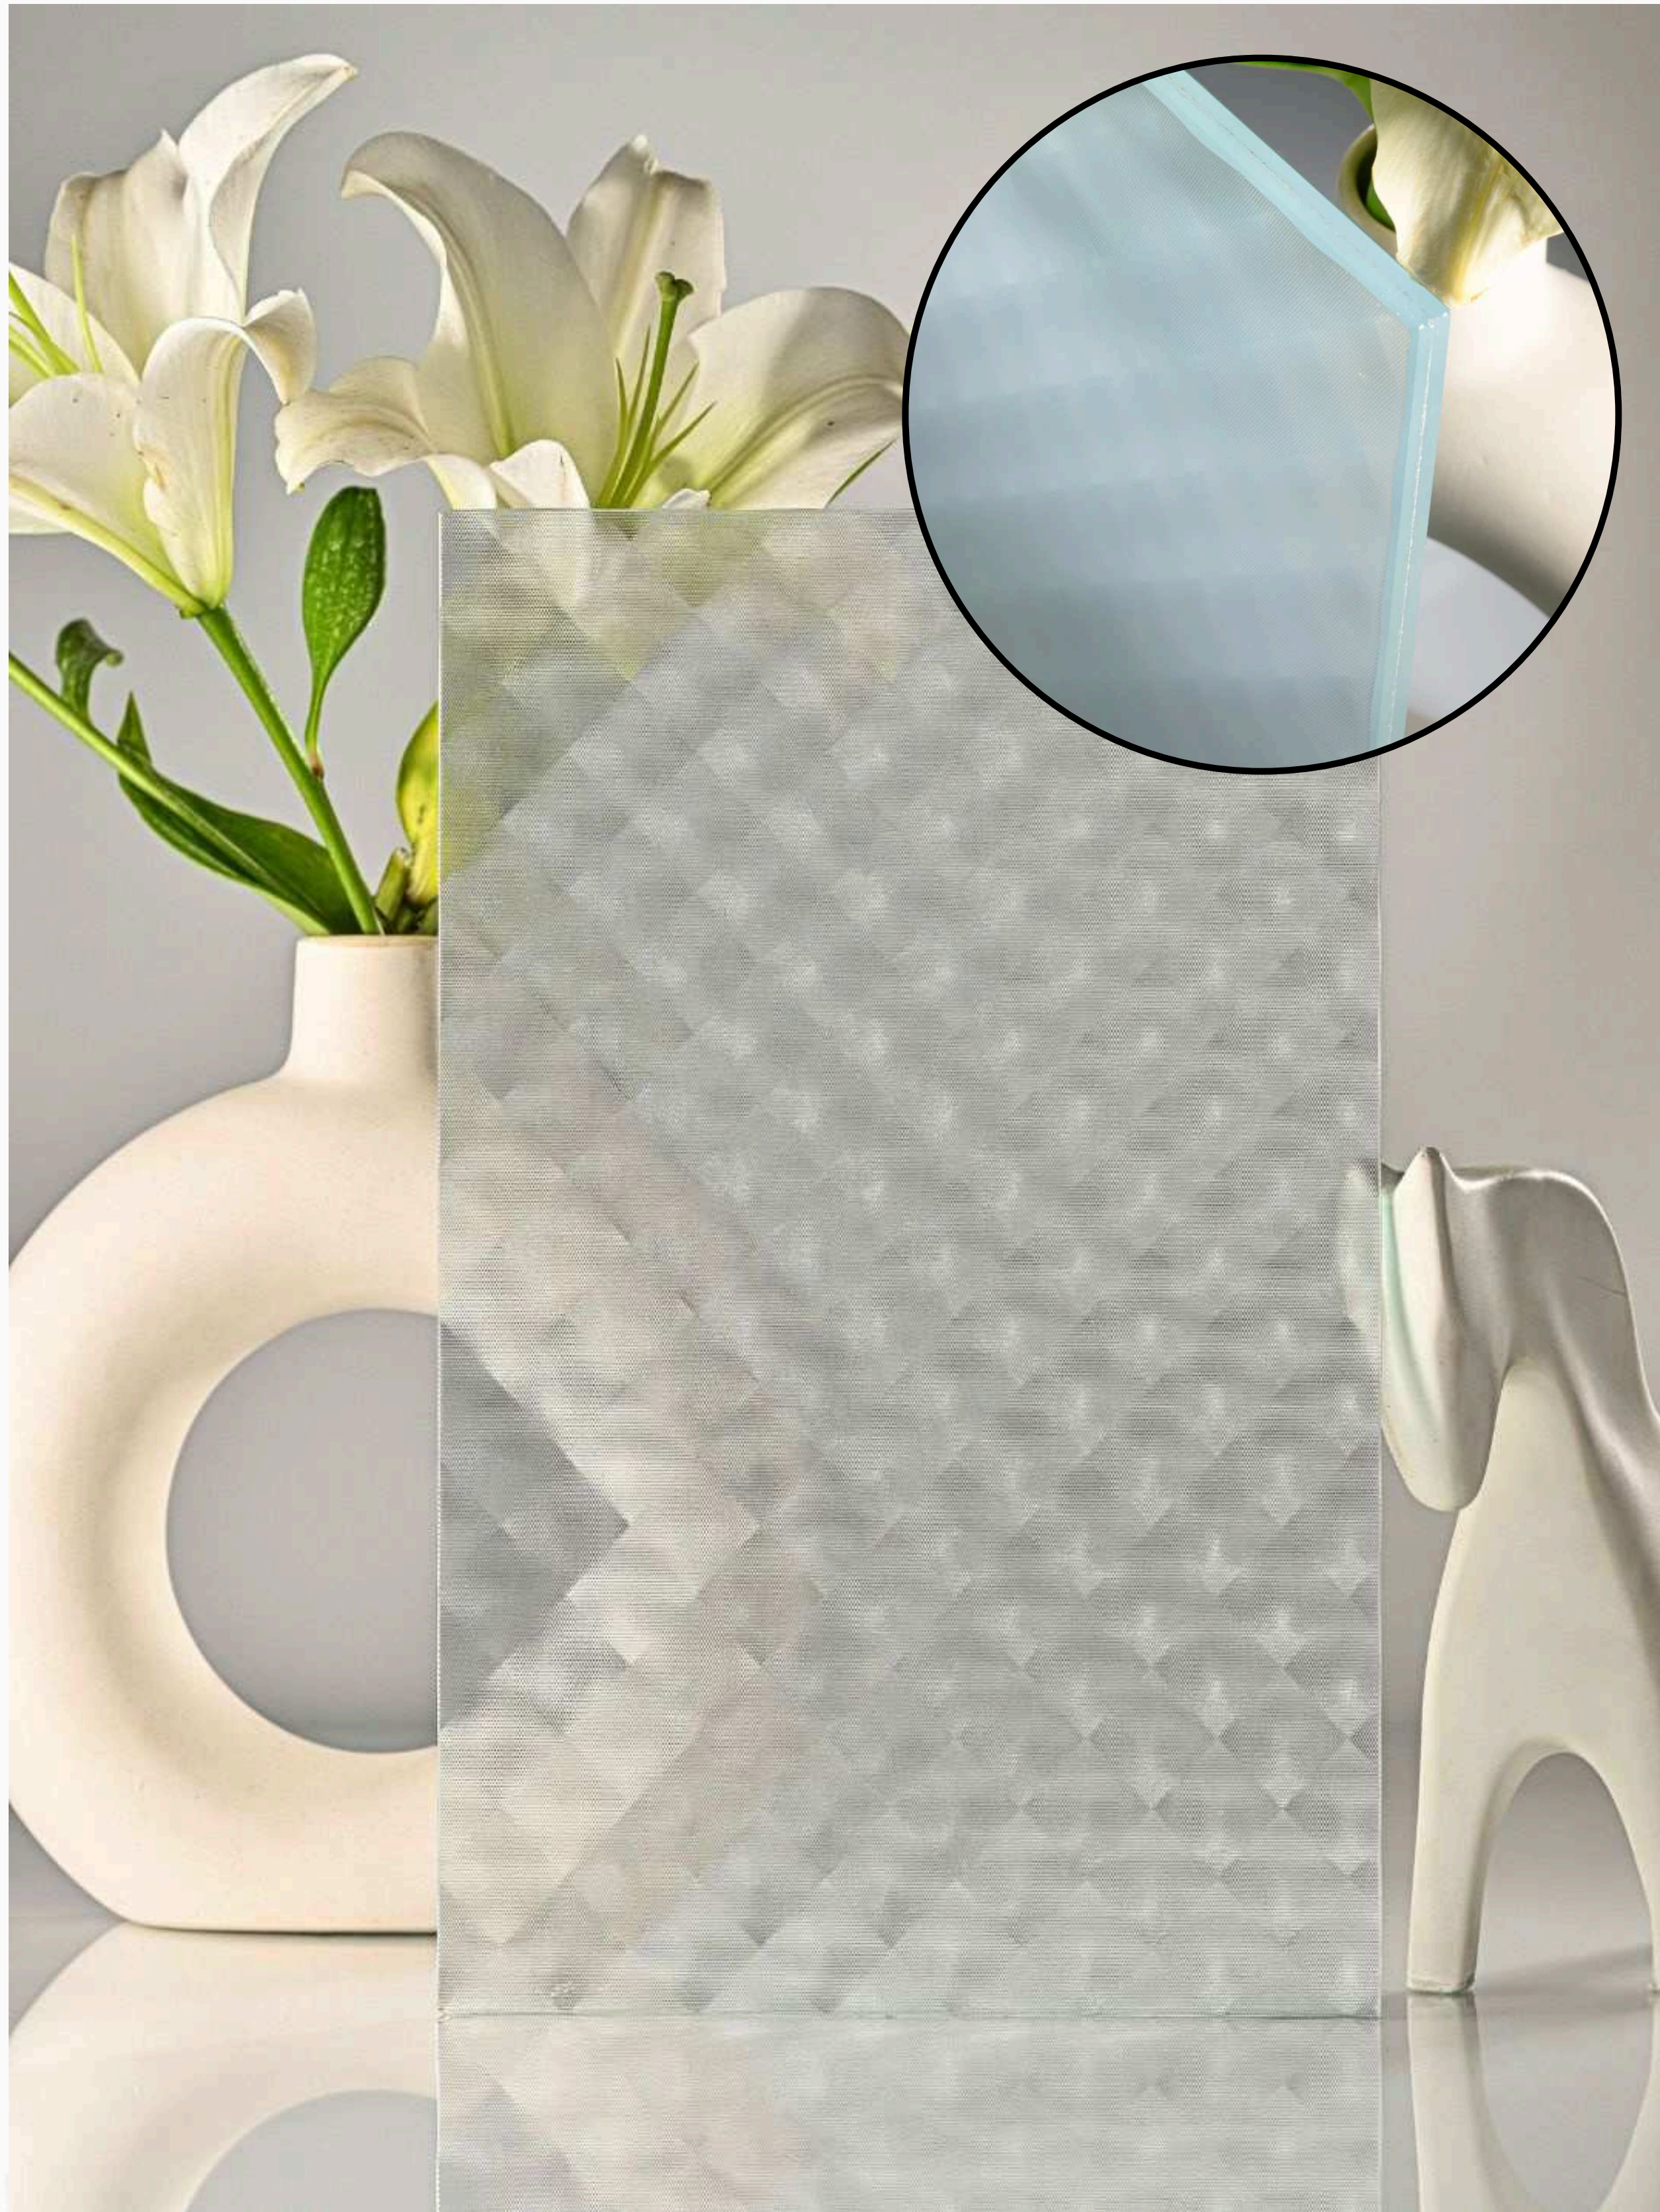

Flute Orientation

Article Code : Luxe Soft
Standard Size (WxH) : 1200x3000mm
Standard Thickness : 4mm

*This is a creative photograph. Actual product may vary.
*Color may vary lot to lot. please ask for fresh sample before placing order.