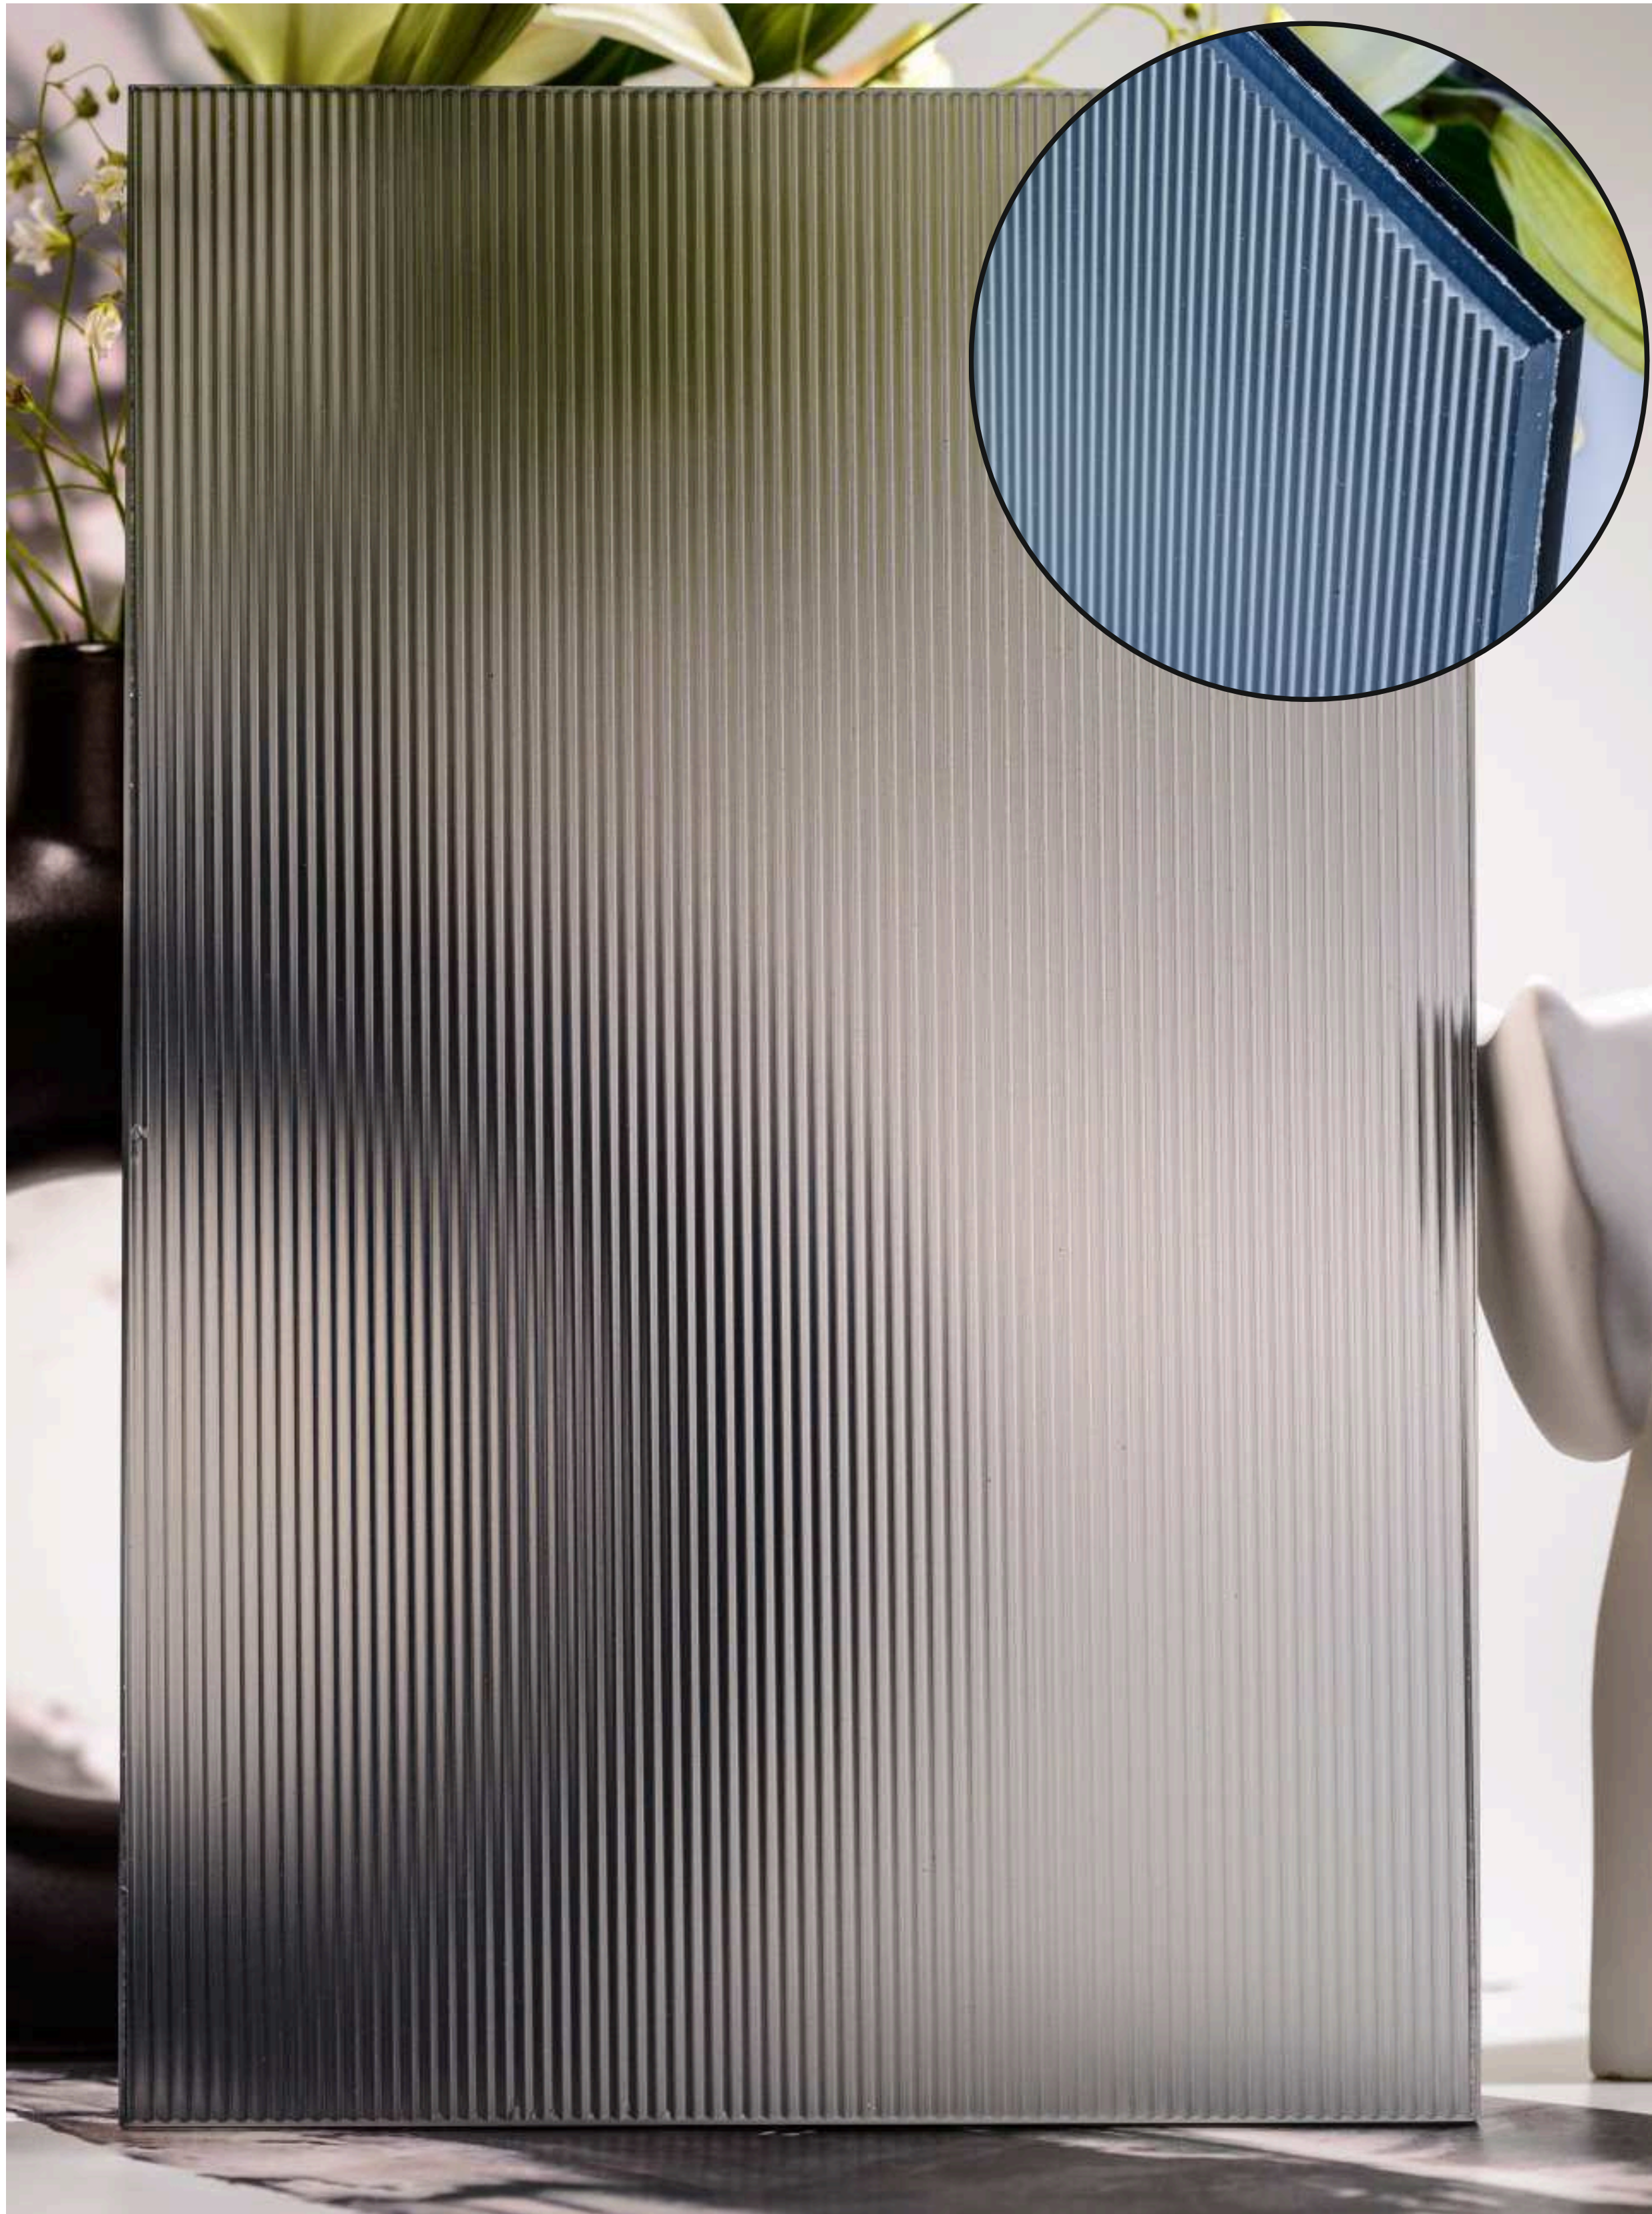

Flute Orientation

Article Code :Masterline Grey Soft
Standard Size (WxH) : 1200x3000mm
Standard Thickness :10mm Laminated

*This is a creative photograph. Actual product may vary.
*Color may vary lot to lot. please ask for fresh sample before placing order.