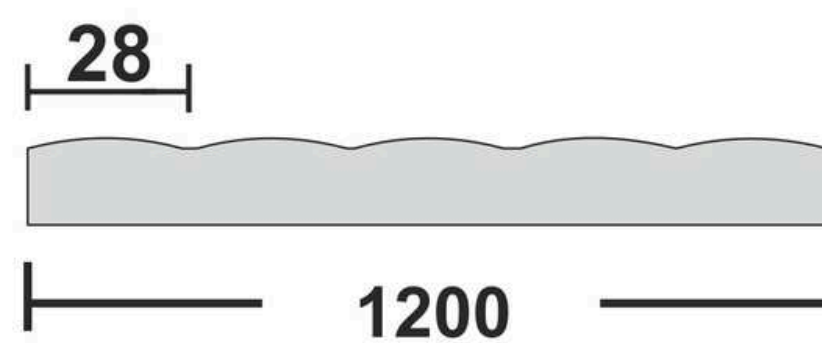

Flute Orientation

Article Code : Luxe Brown Soft
Standard Size (WxH) : 1200x3000mm
Standard Thickness : 9mm Laminated

*This is a creative photograph. Actual product may vary.
*Color may vary lot to lot. please ask for fresh sample before placing order.