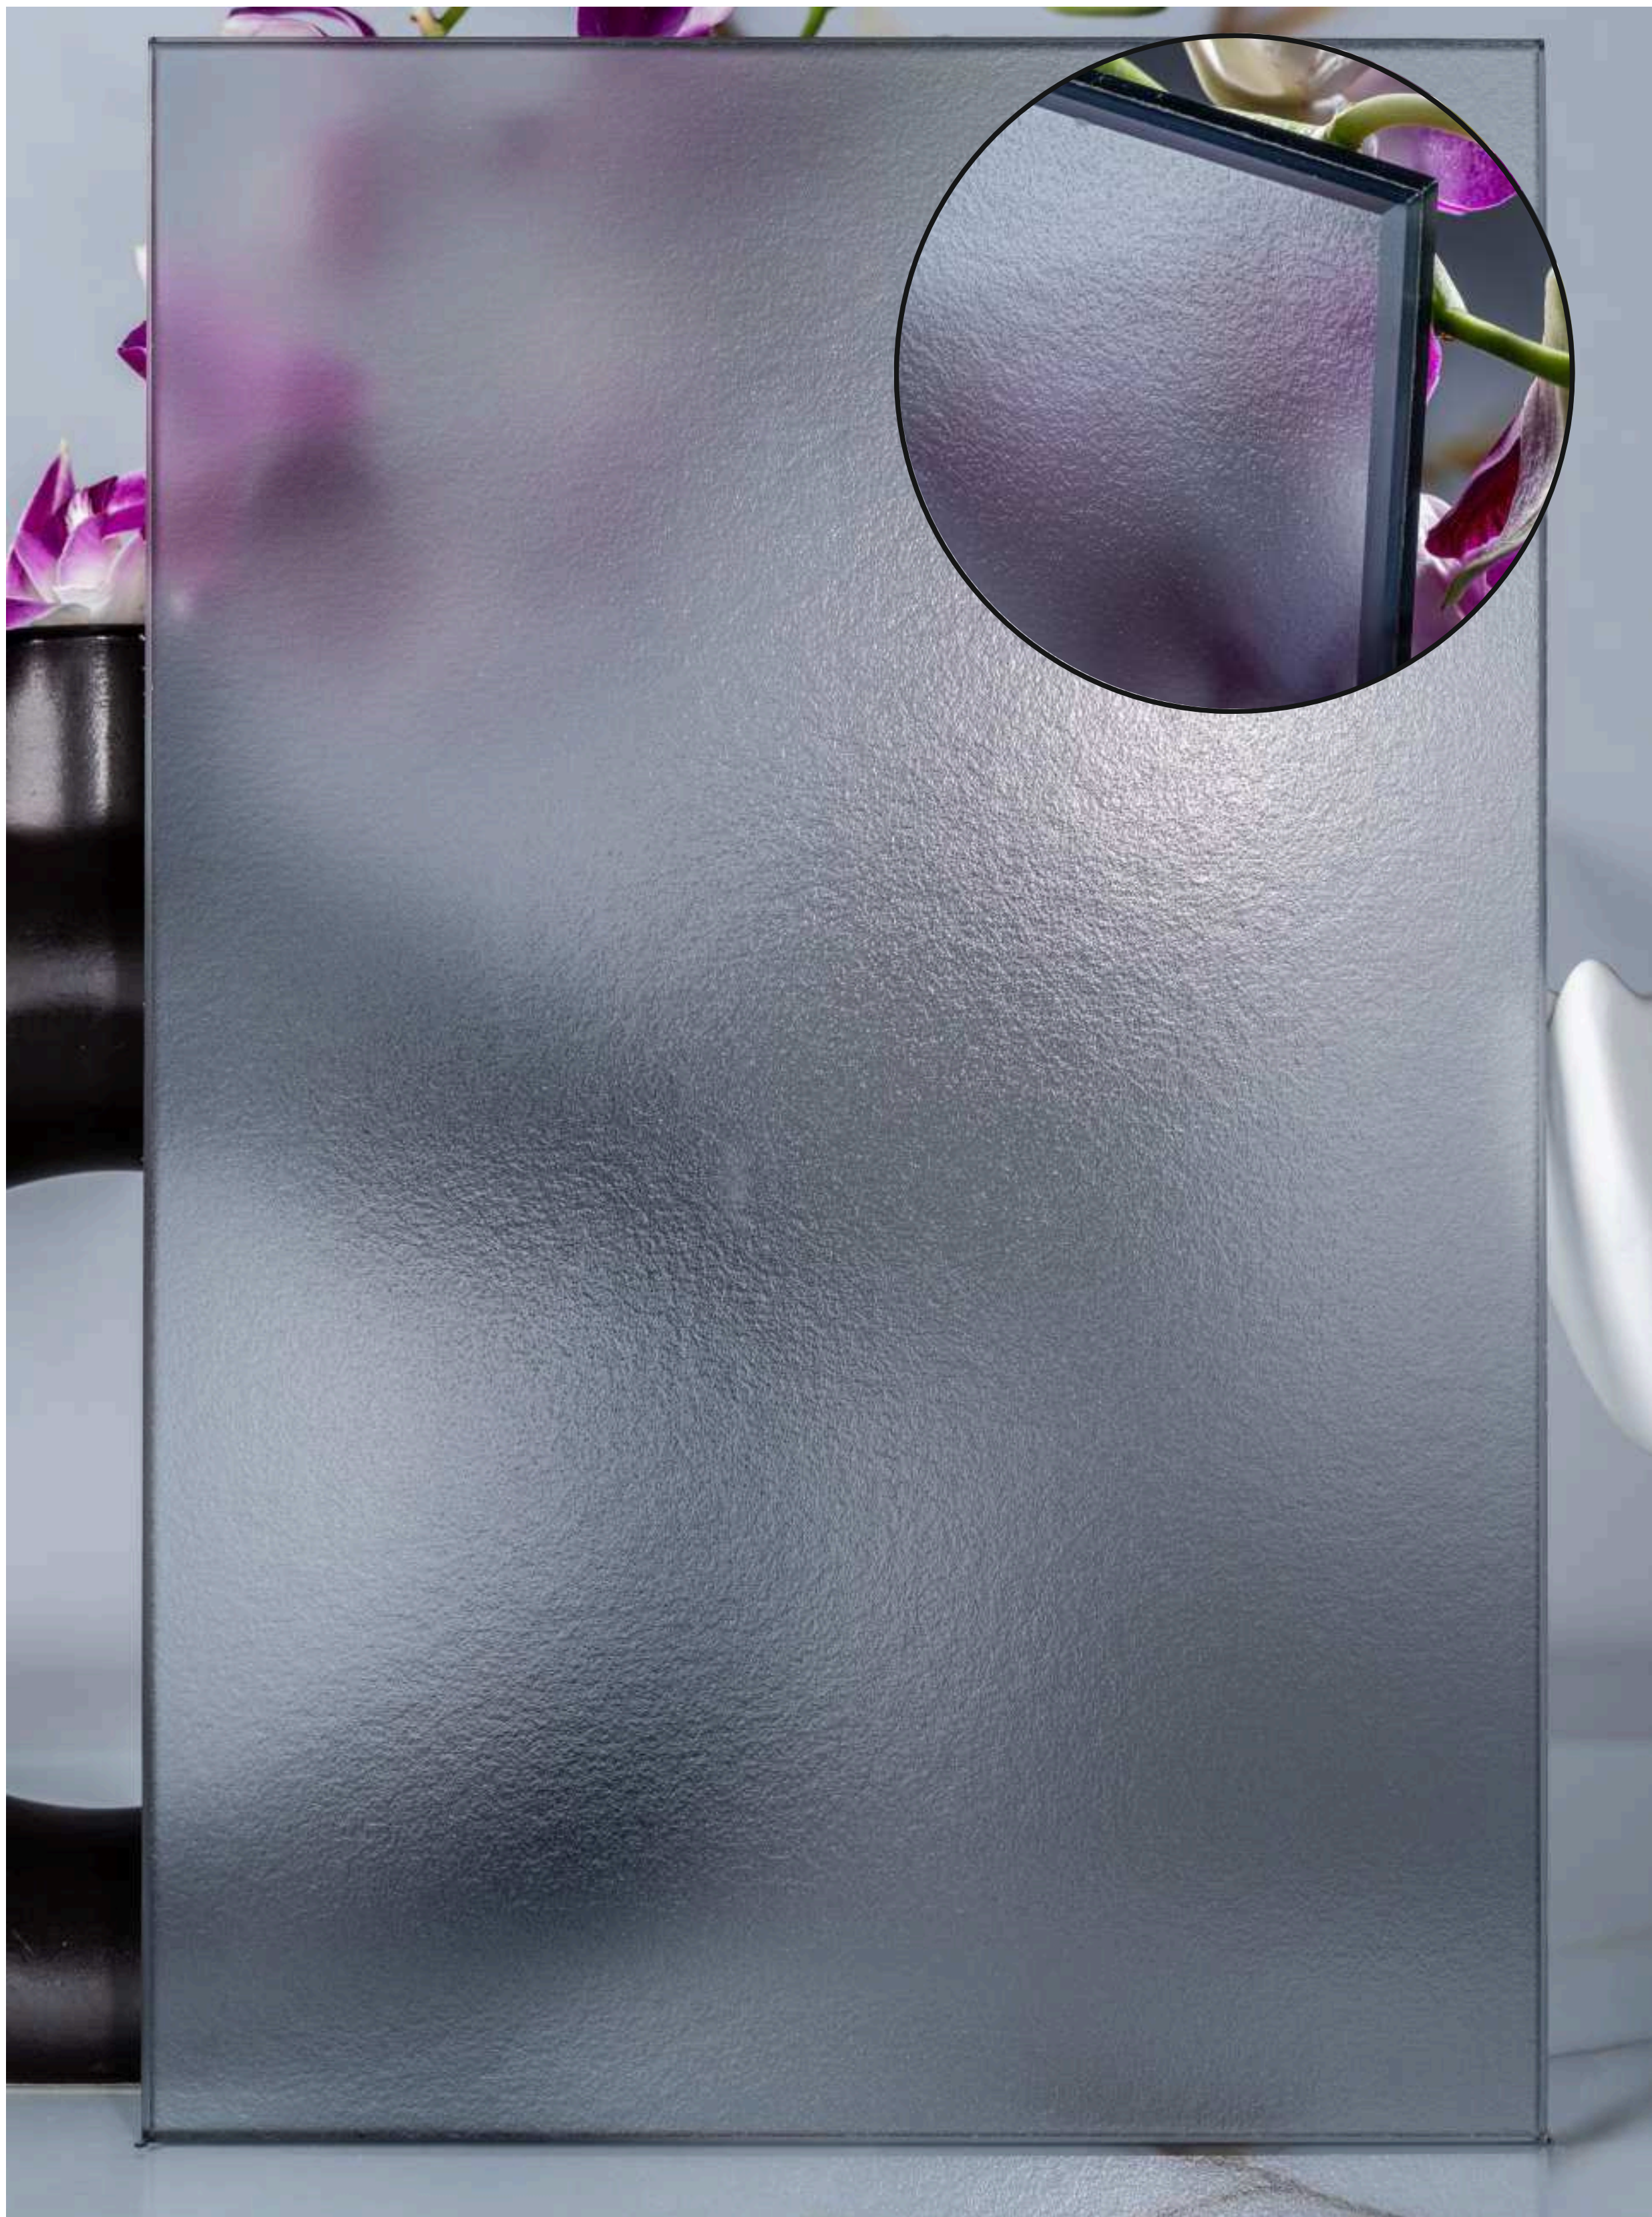

Article Code :Mist Grey Soft
Standard Size (WxH) : 1200x3000mm
Standard Thickness :10mm Laminated

*This is a creative photograph. Actual product may vary.
*Color may vary lot to lot. please ask for fresh sample before placing order.