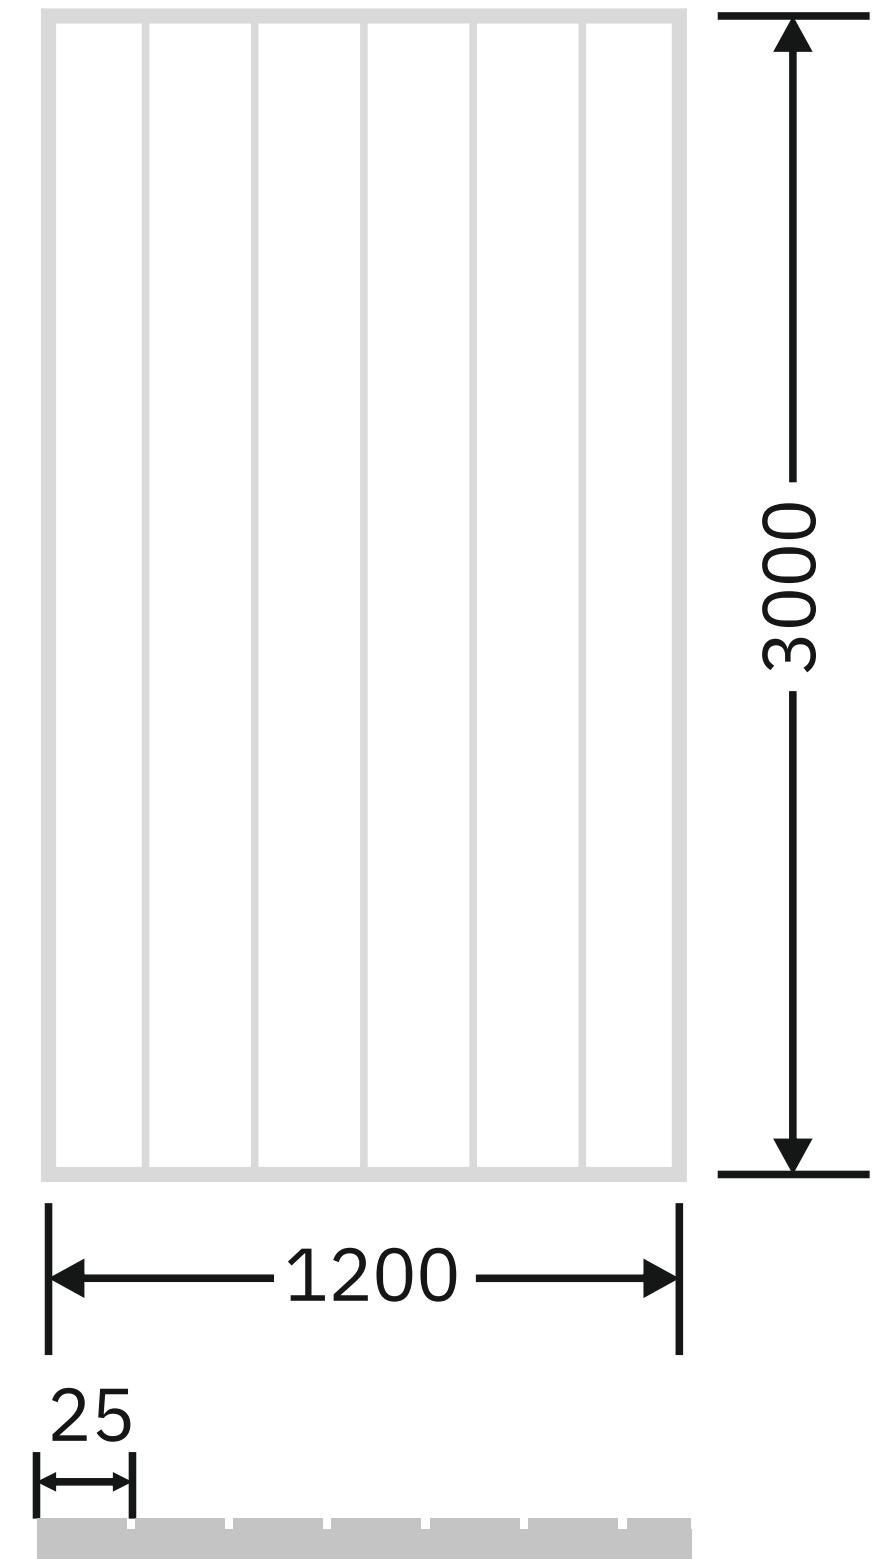

Line Orientation

Article Code :Mist Line Brown Soft
Standard Size (WxH) : 1200x3000mm
Standard Thickness :10mm Laminated

*This is a creative photograph. Actual product may vary.
*Color may vary lot to lot. please ask for fresh sample before placing order.