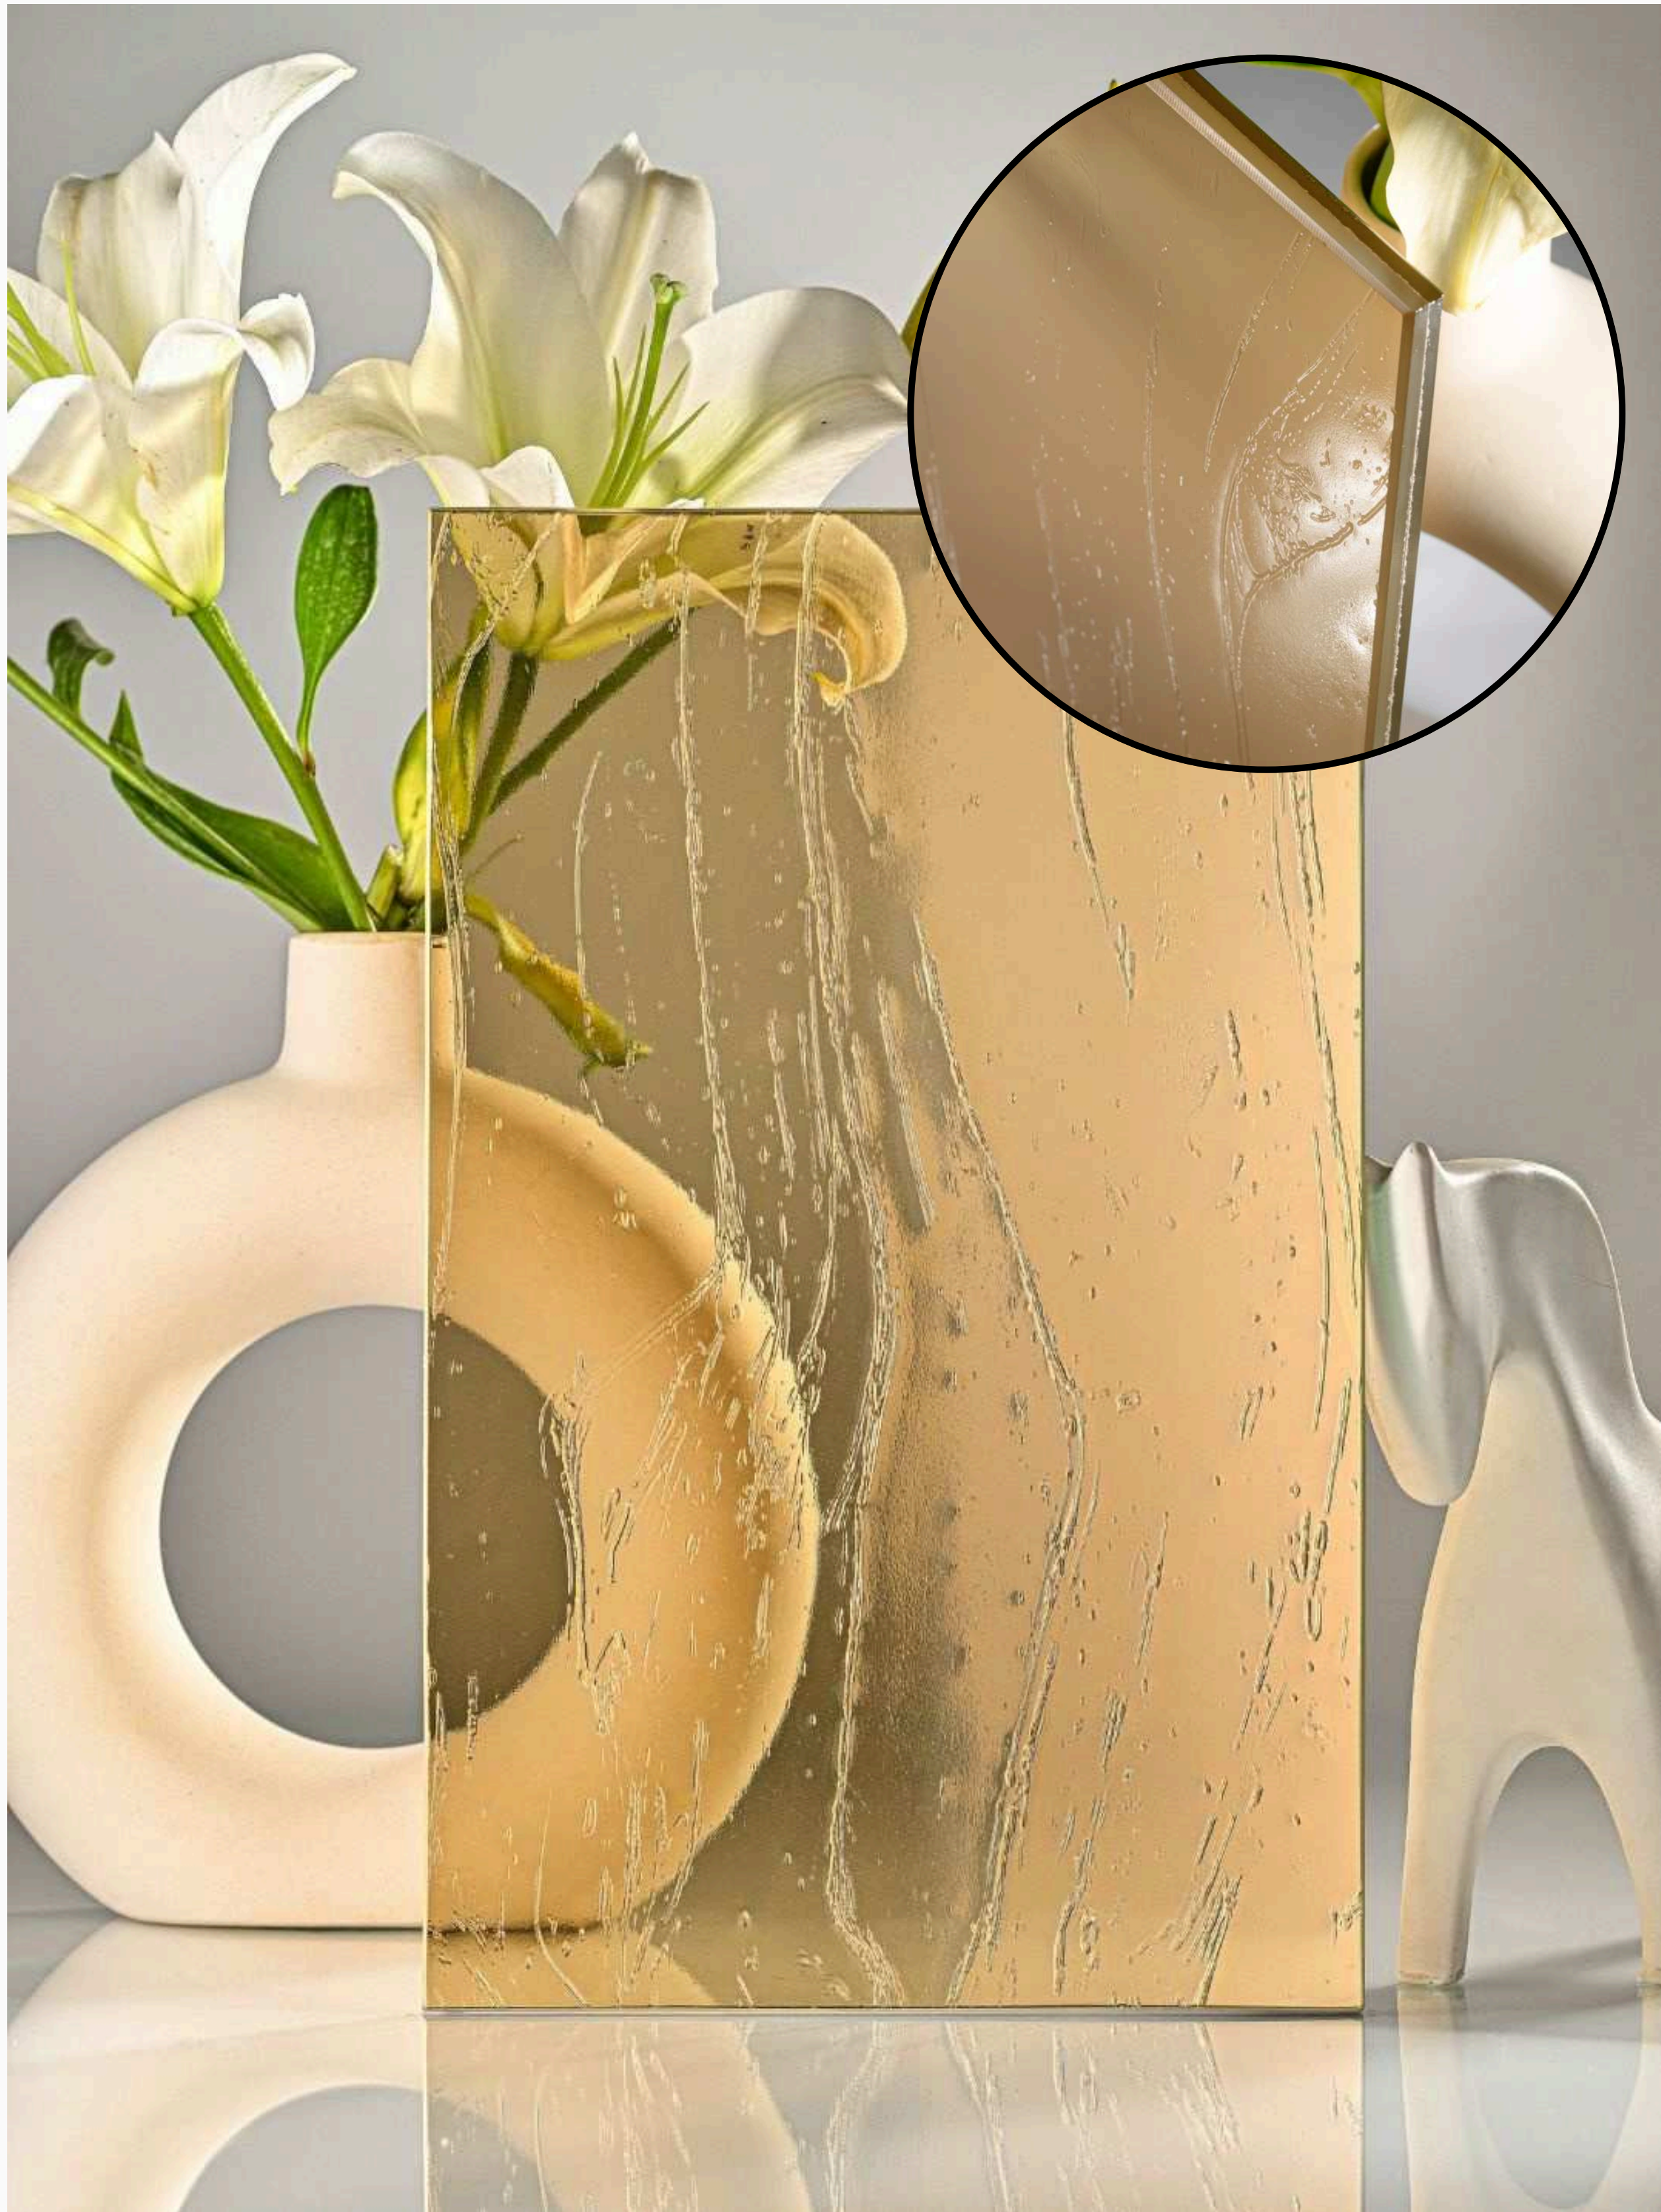

Article Code : Ripple Copper Soft  
Standard Size (WxH) : 1200x3000mm  
Standard Thickness : 9mm Laminated

\*This is a creative photograph. Actual product may vary.  
\*Color may vary lot to lot. please ask for fresh sample before placing order.