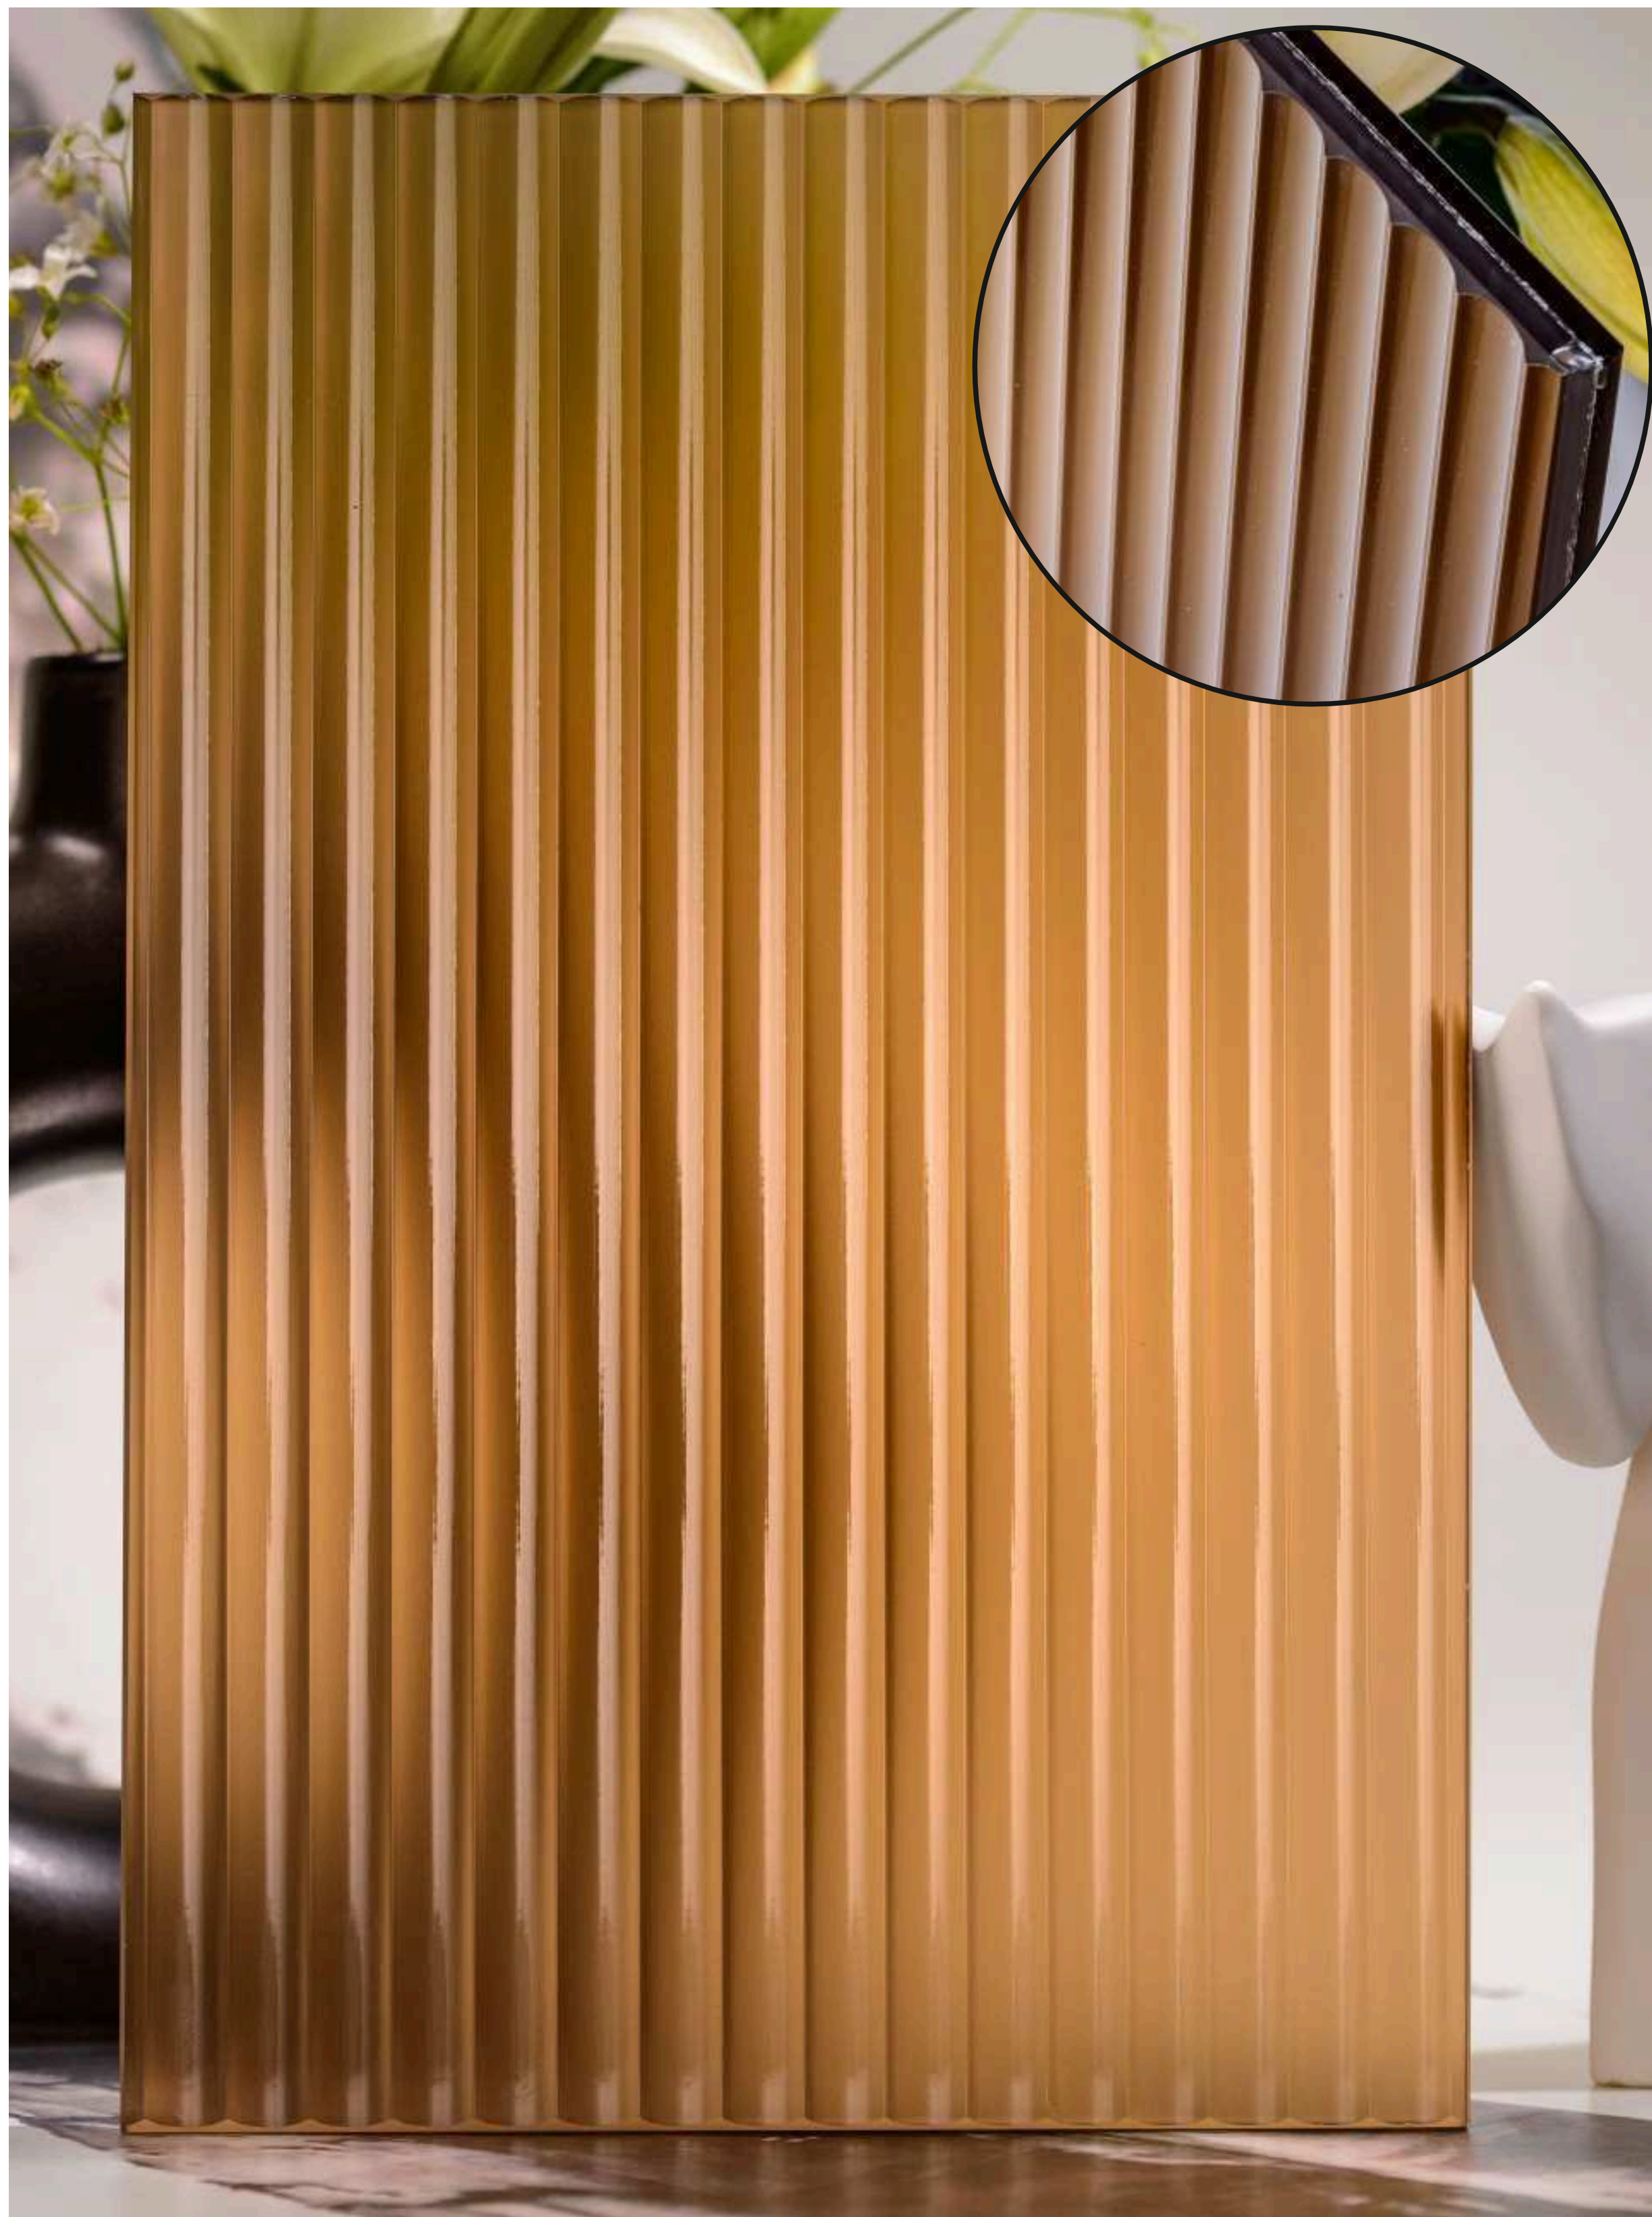

Article Code :Reeded Copper Soft
Standard Size (WxH) : 1200x3000mm
Standard Thickness :10mm Laminated

*This is a creative photograph. Actual product may vary.
*Color may vary lot to lot. please ask for fresh sample before placing order.