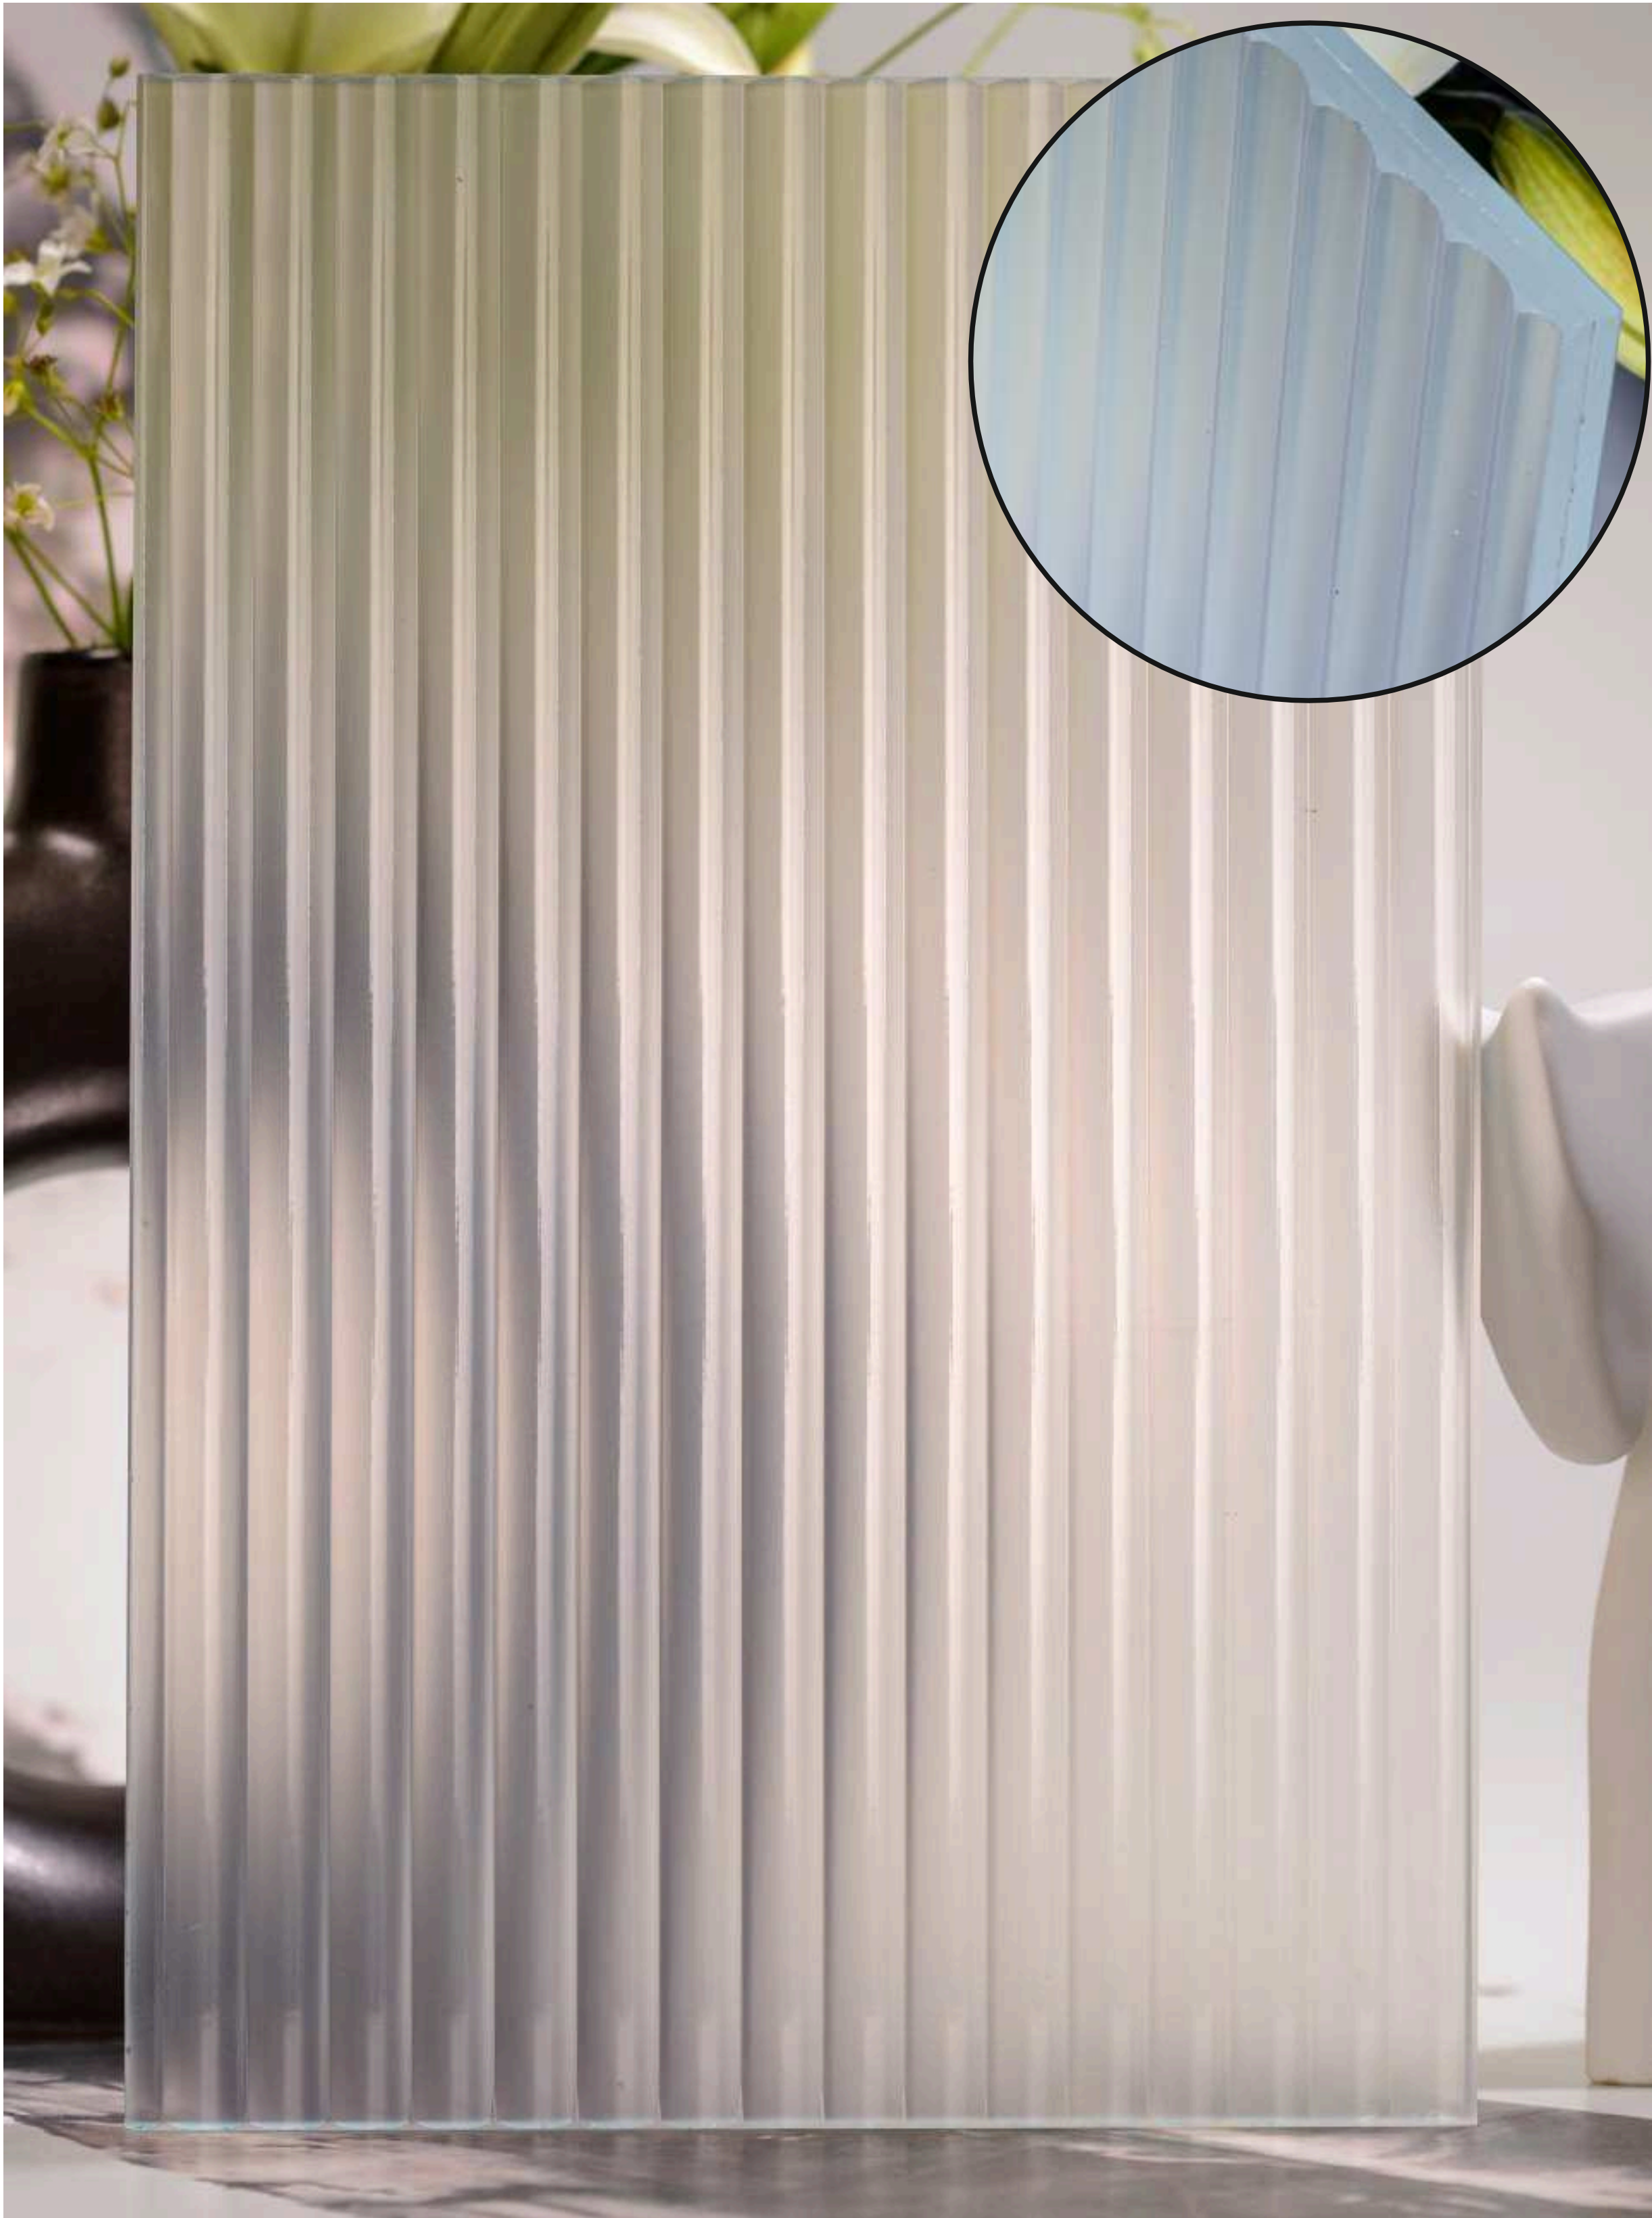

Article Code :Reeded Extra Clear Soft
Standard Size (WxH) : 1200x3000mm
Standard Thickness :10mm Laminated

*This is a creative photograph. Actual product may vary.
*Color may vary lot to lot. please ask for fresh sample before placing order.