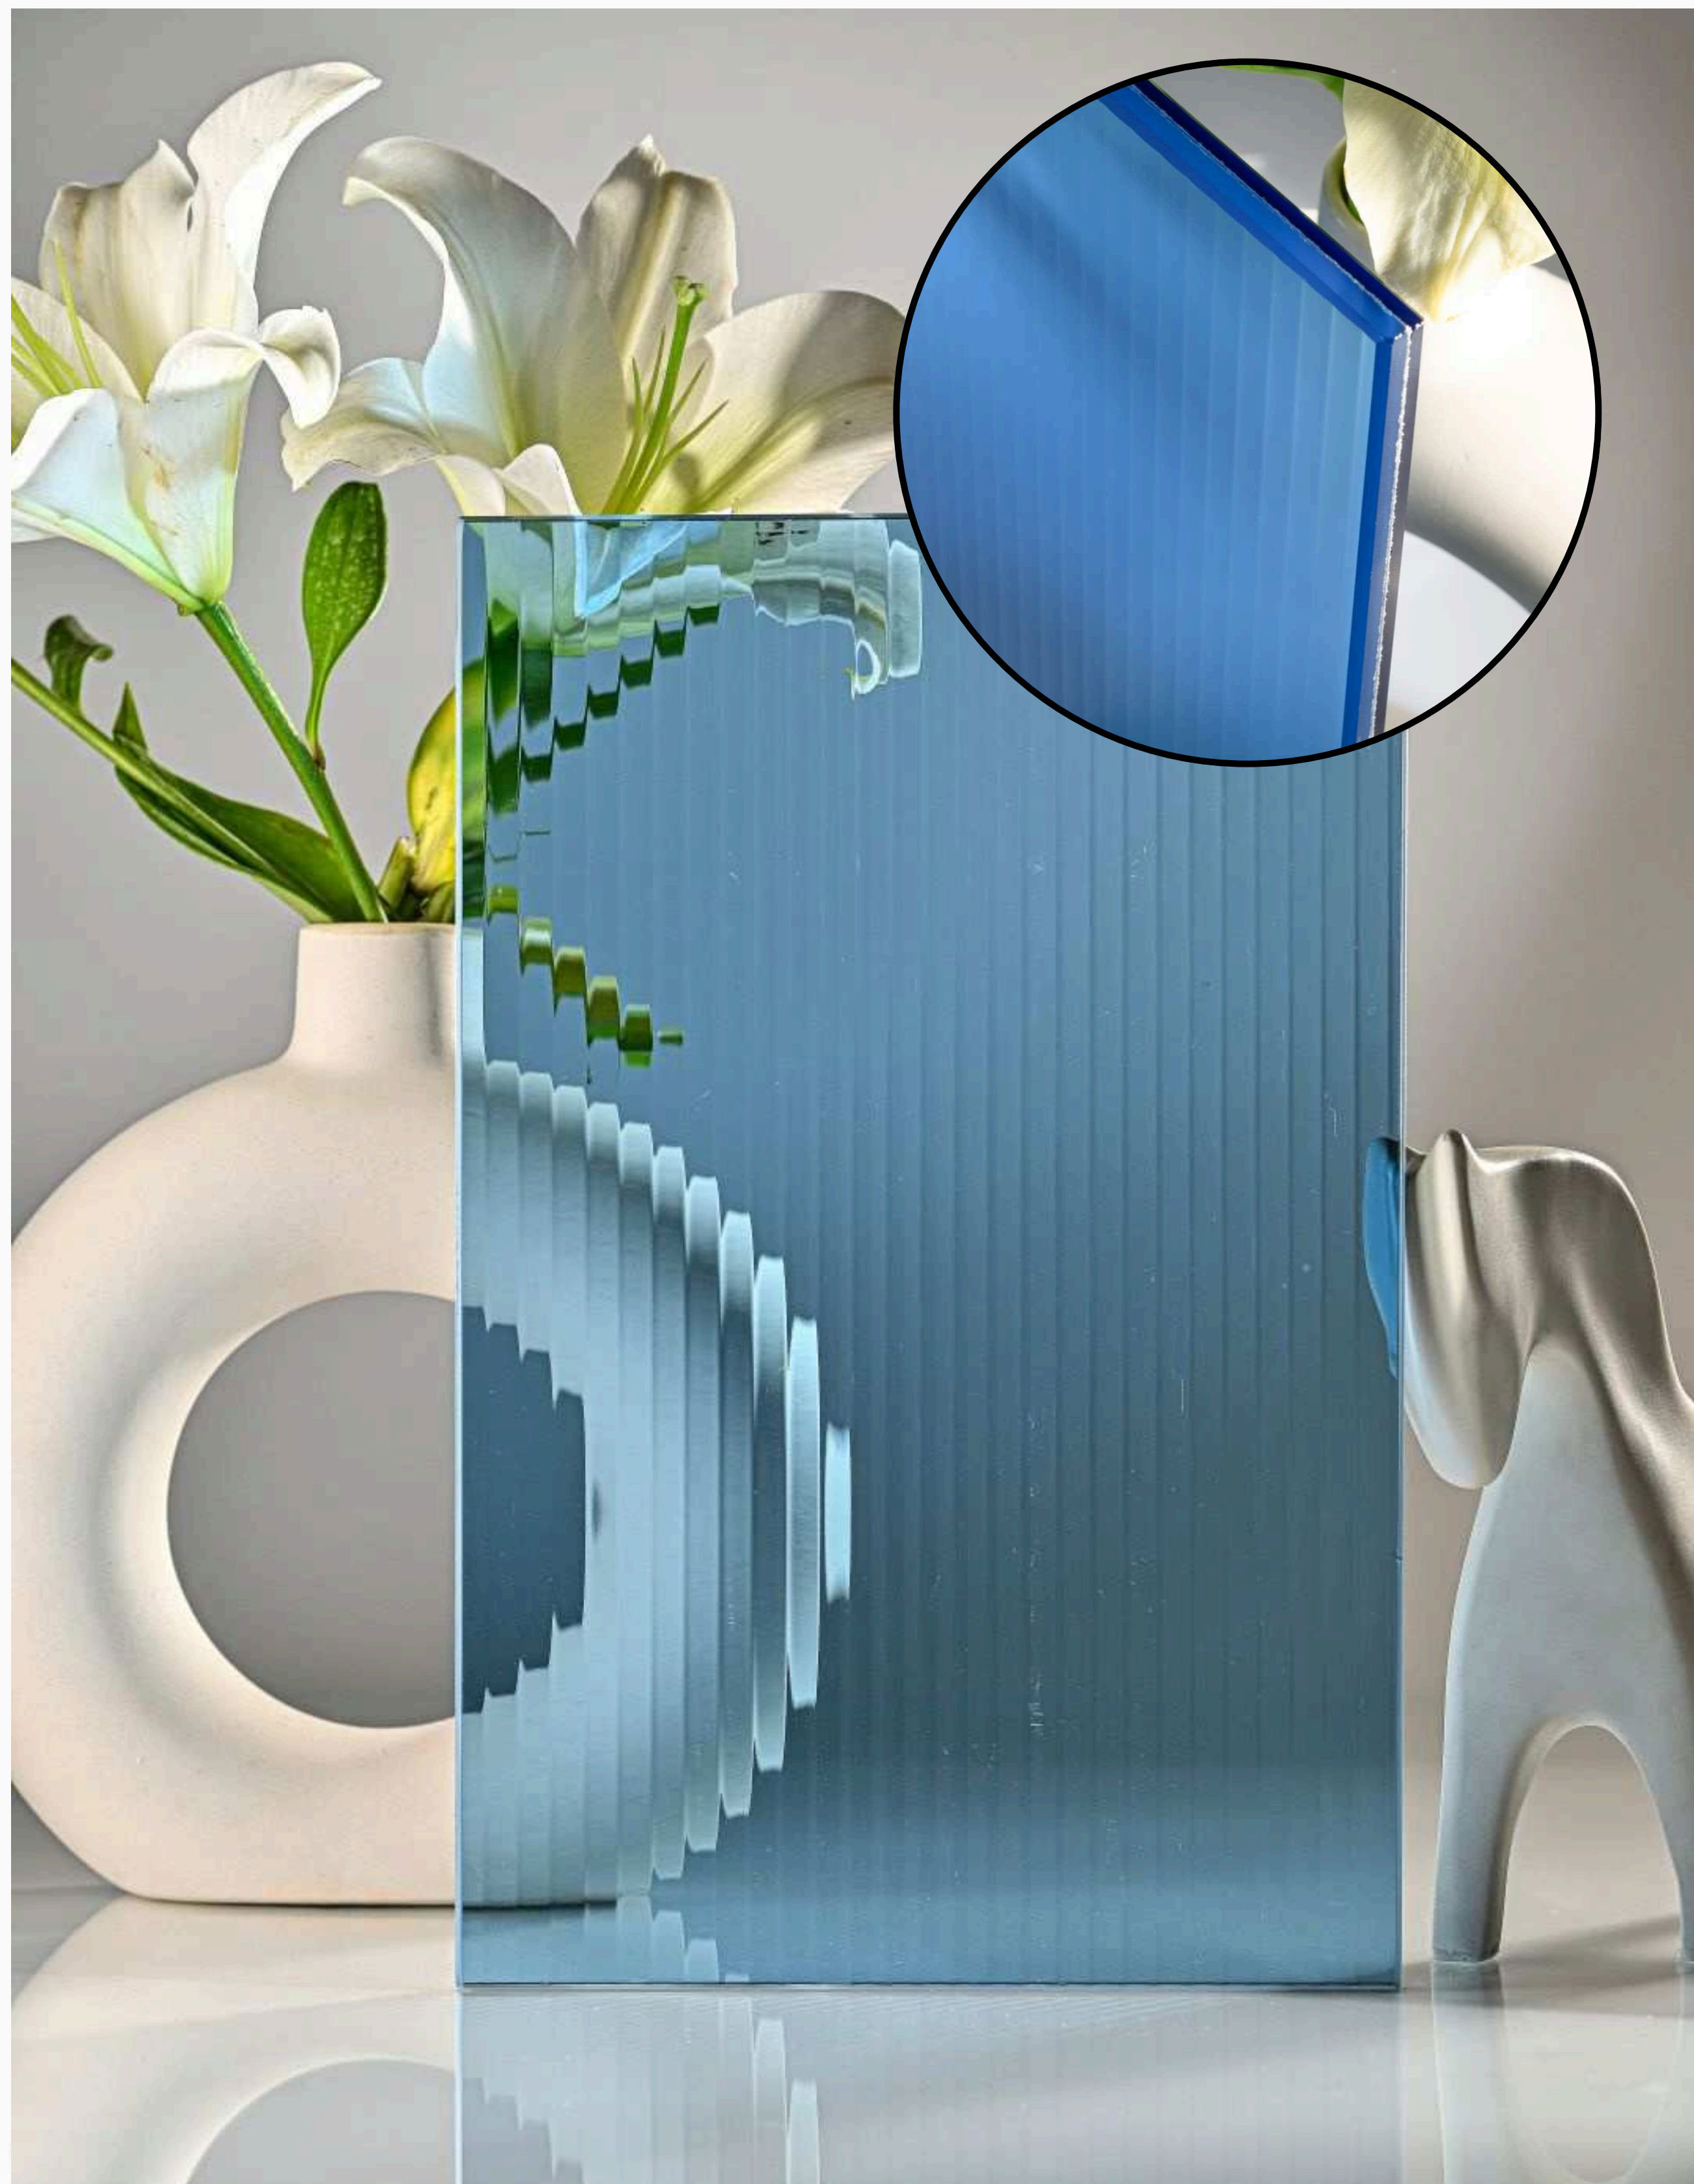

Flute Orientation

Article Code : Channel Blue Soft
Standard Size (WxH) : 1200x3000mm
Standard Thickness : 10mm Laminated

*This is a creative photograph. Actual product may vary.
*Color may vary lot to lot. please ask for fresh sample before placing order.