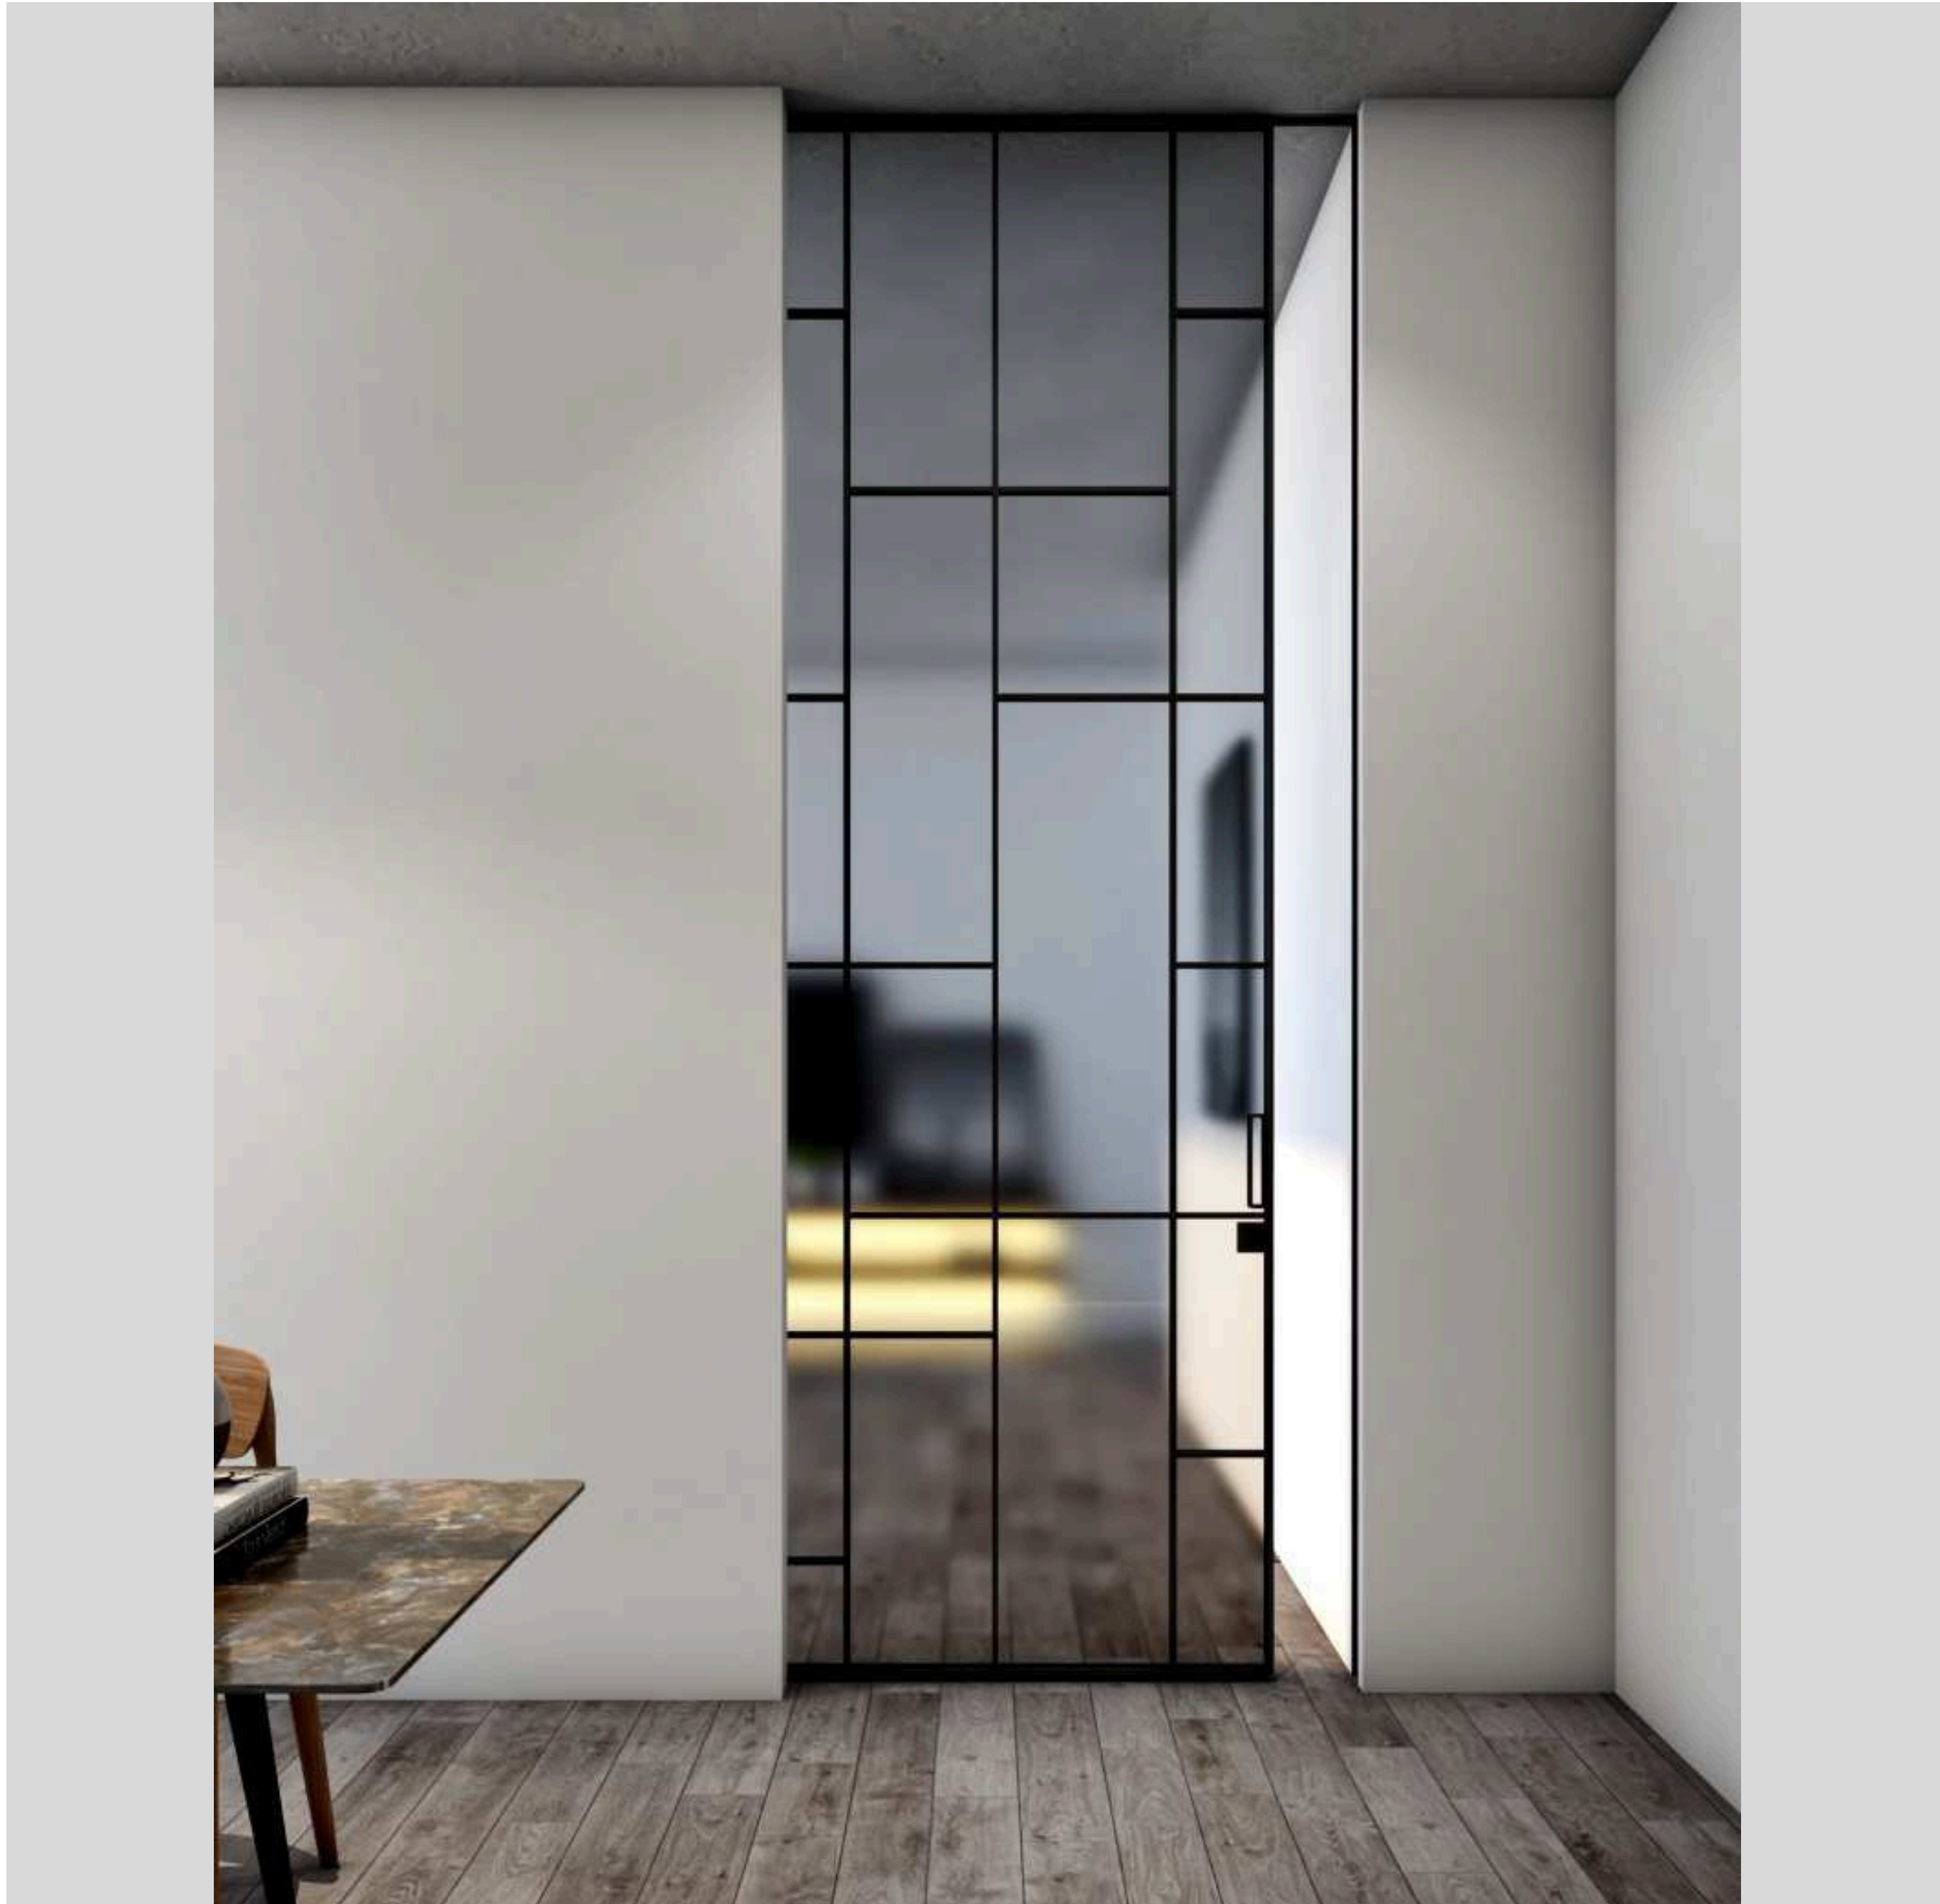

A personal style statement,
with the durability of Glass

SOFT GLASS COLLECTION BY JB GLASS