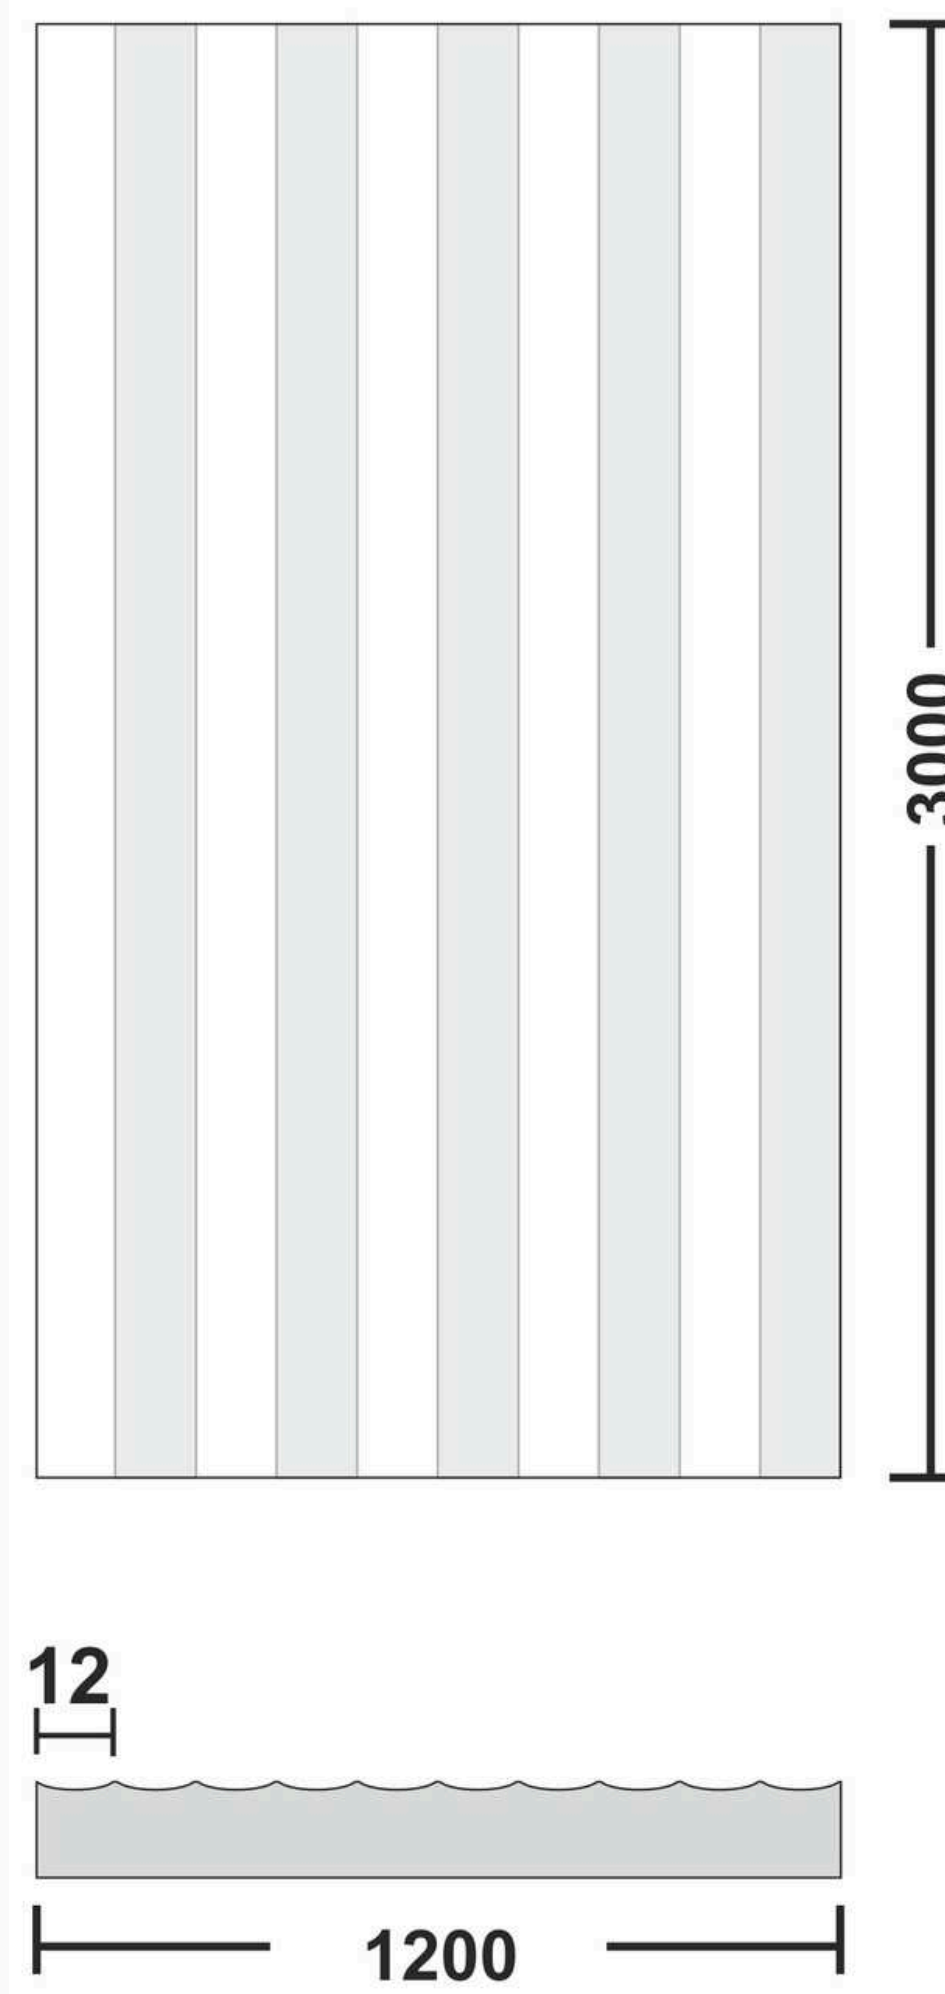

Flute Orientation

Article Code : Polar Brown Soft
Standard Size (WxH) : 1200x3000mm
Standard Thickness : 9mm Laminated

*This is a creative photograph. Actual product may vary.
*Color may vary lot to lot. please ask for fresh sample before placing order.