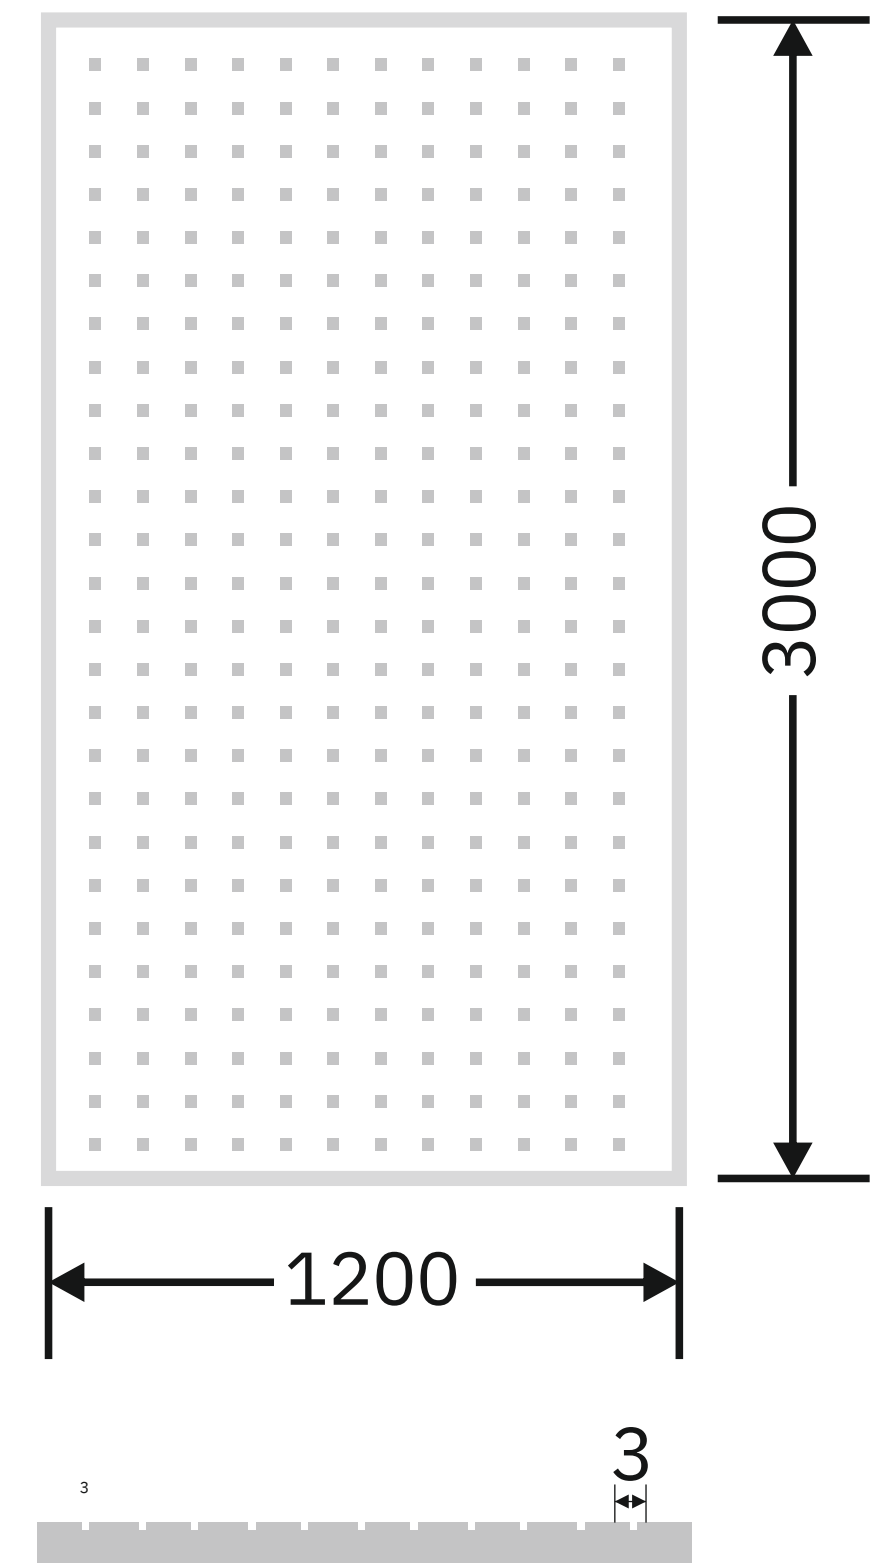

Partten Orientation

Article Code :Mist Square Copper Soft  
Standard Size (WxH) : 1200x3000mm  
Standard Thickness :10mm Laminated

\*This is a creative photograph. Actual product may vary.  
\*Color may vary lot to lot. please ask for fresh sample before placing order.