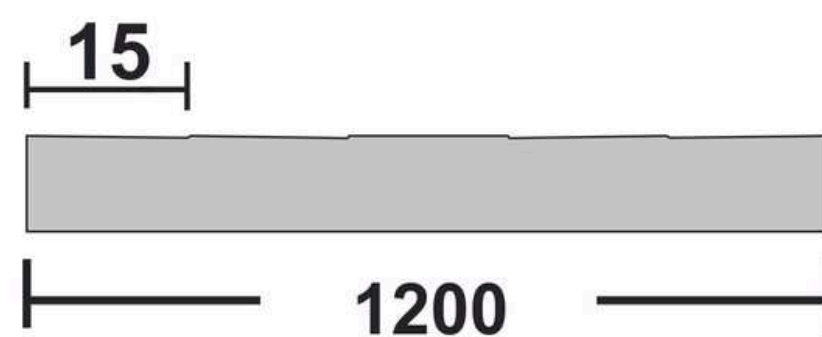

Flute Orientation

Article Code : Flex Grey Soft
Standard Size (WxH) : 1200x3000mm
Standard Thickness : 9mm Laminated

*This is a creative photograph. Actual product may vary.
*Color may vary lot to lot. please ask for fresh sample before placing order.