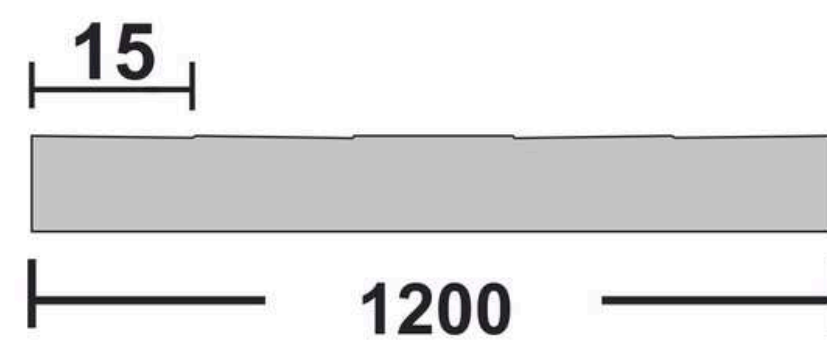

Flute Orientation

Article Code : Flex Blue Soft
Standard Size (WxH) : 1200x3000mm
Standard Thickness : 9mm Laminated

*This is a creative photograph. Actual product may vary.
*Color may vary lot to lot. please ask for fresh sample before placing order.