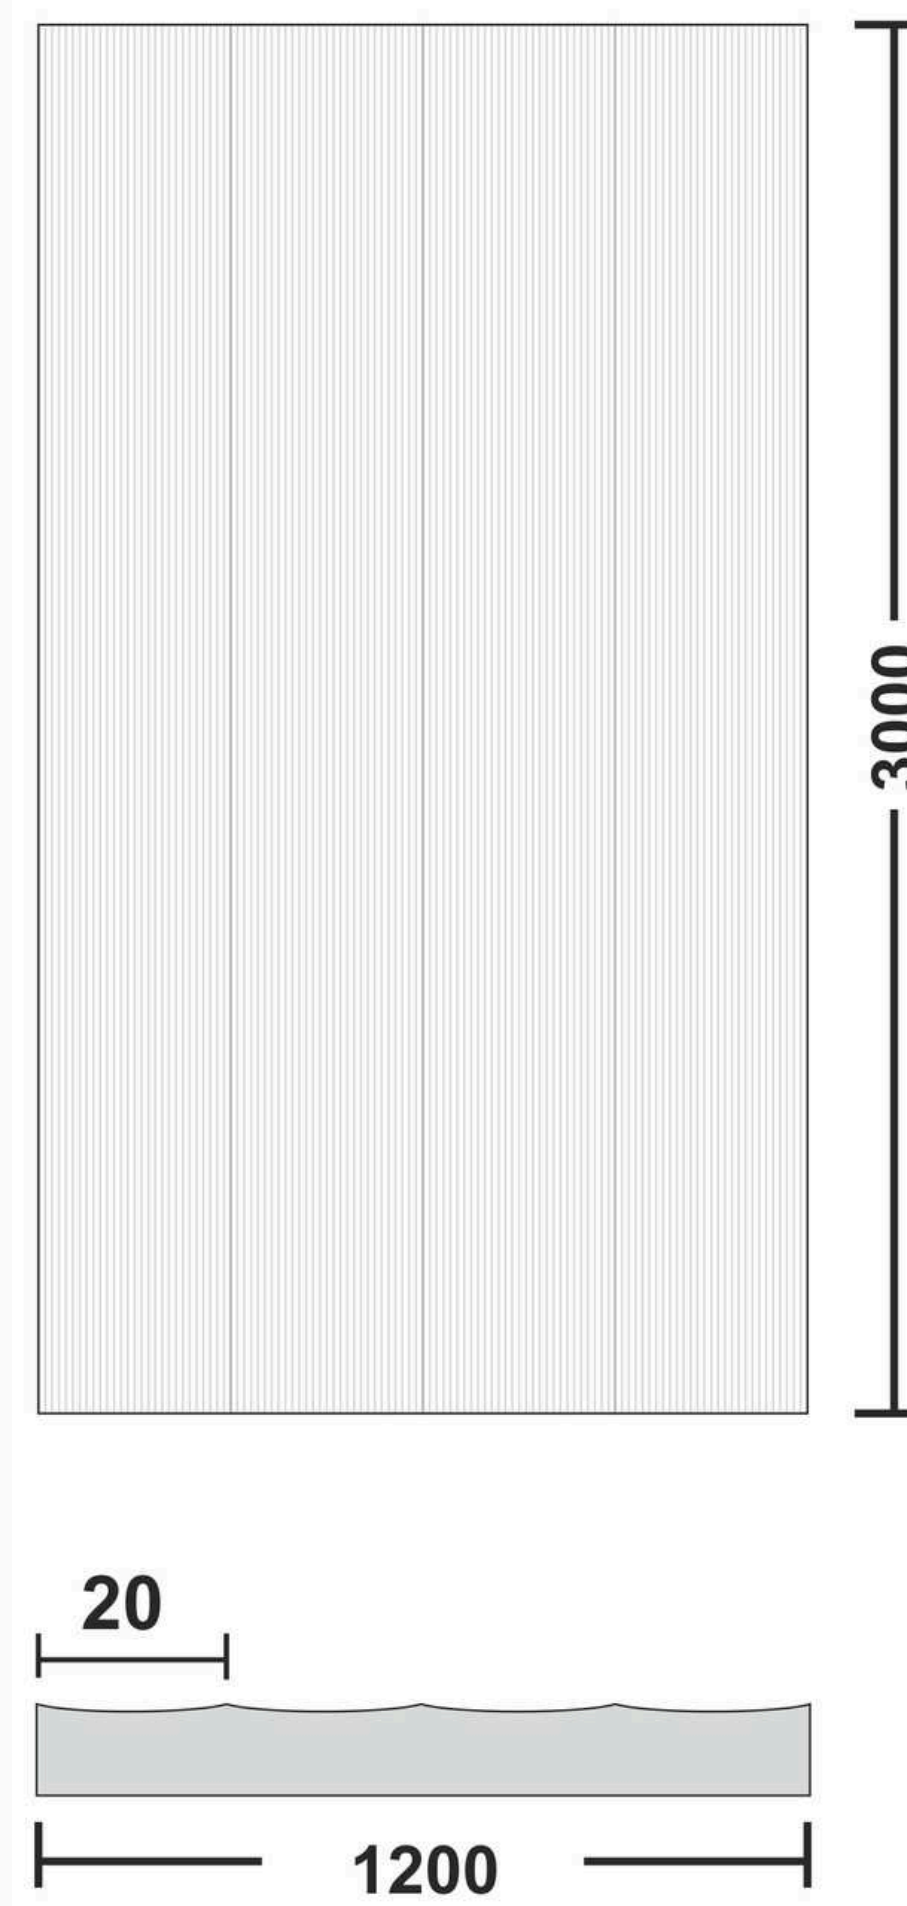

Flute Orientation

Article Code : Sheer Grey Soft
Standard Size (WxH) : 1200x3000mm
Standard Thickness : 9mm Laminated

*This is a creative photograph. Actual product may vary.
*Color may vary lot to lot. please ask for fresh sample before placing order.