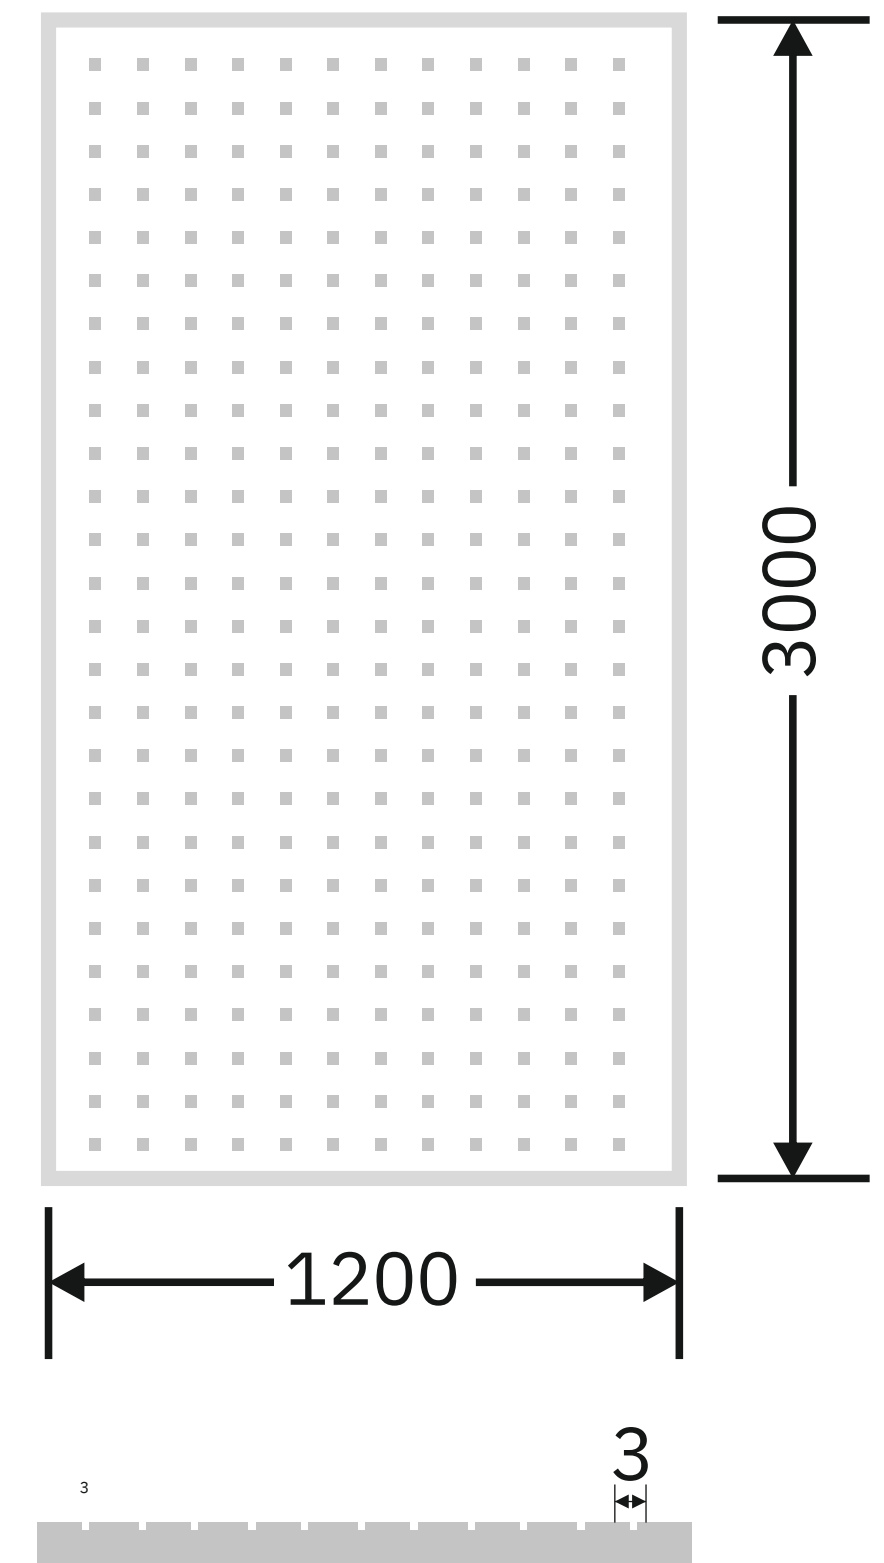

Partten Orientation