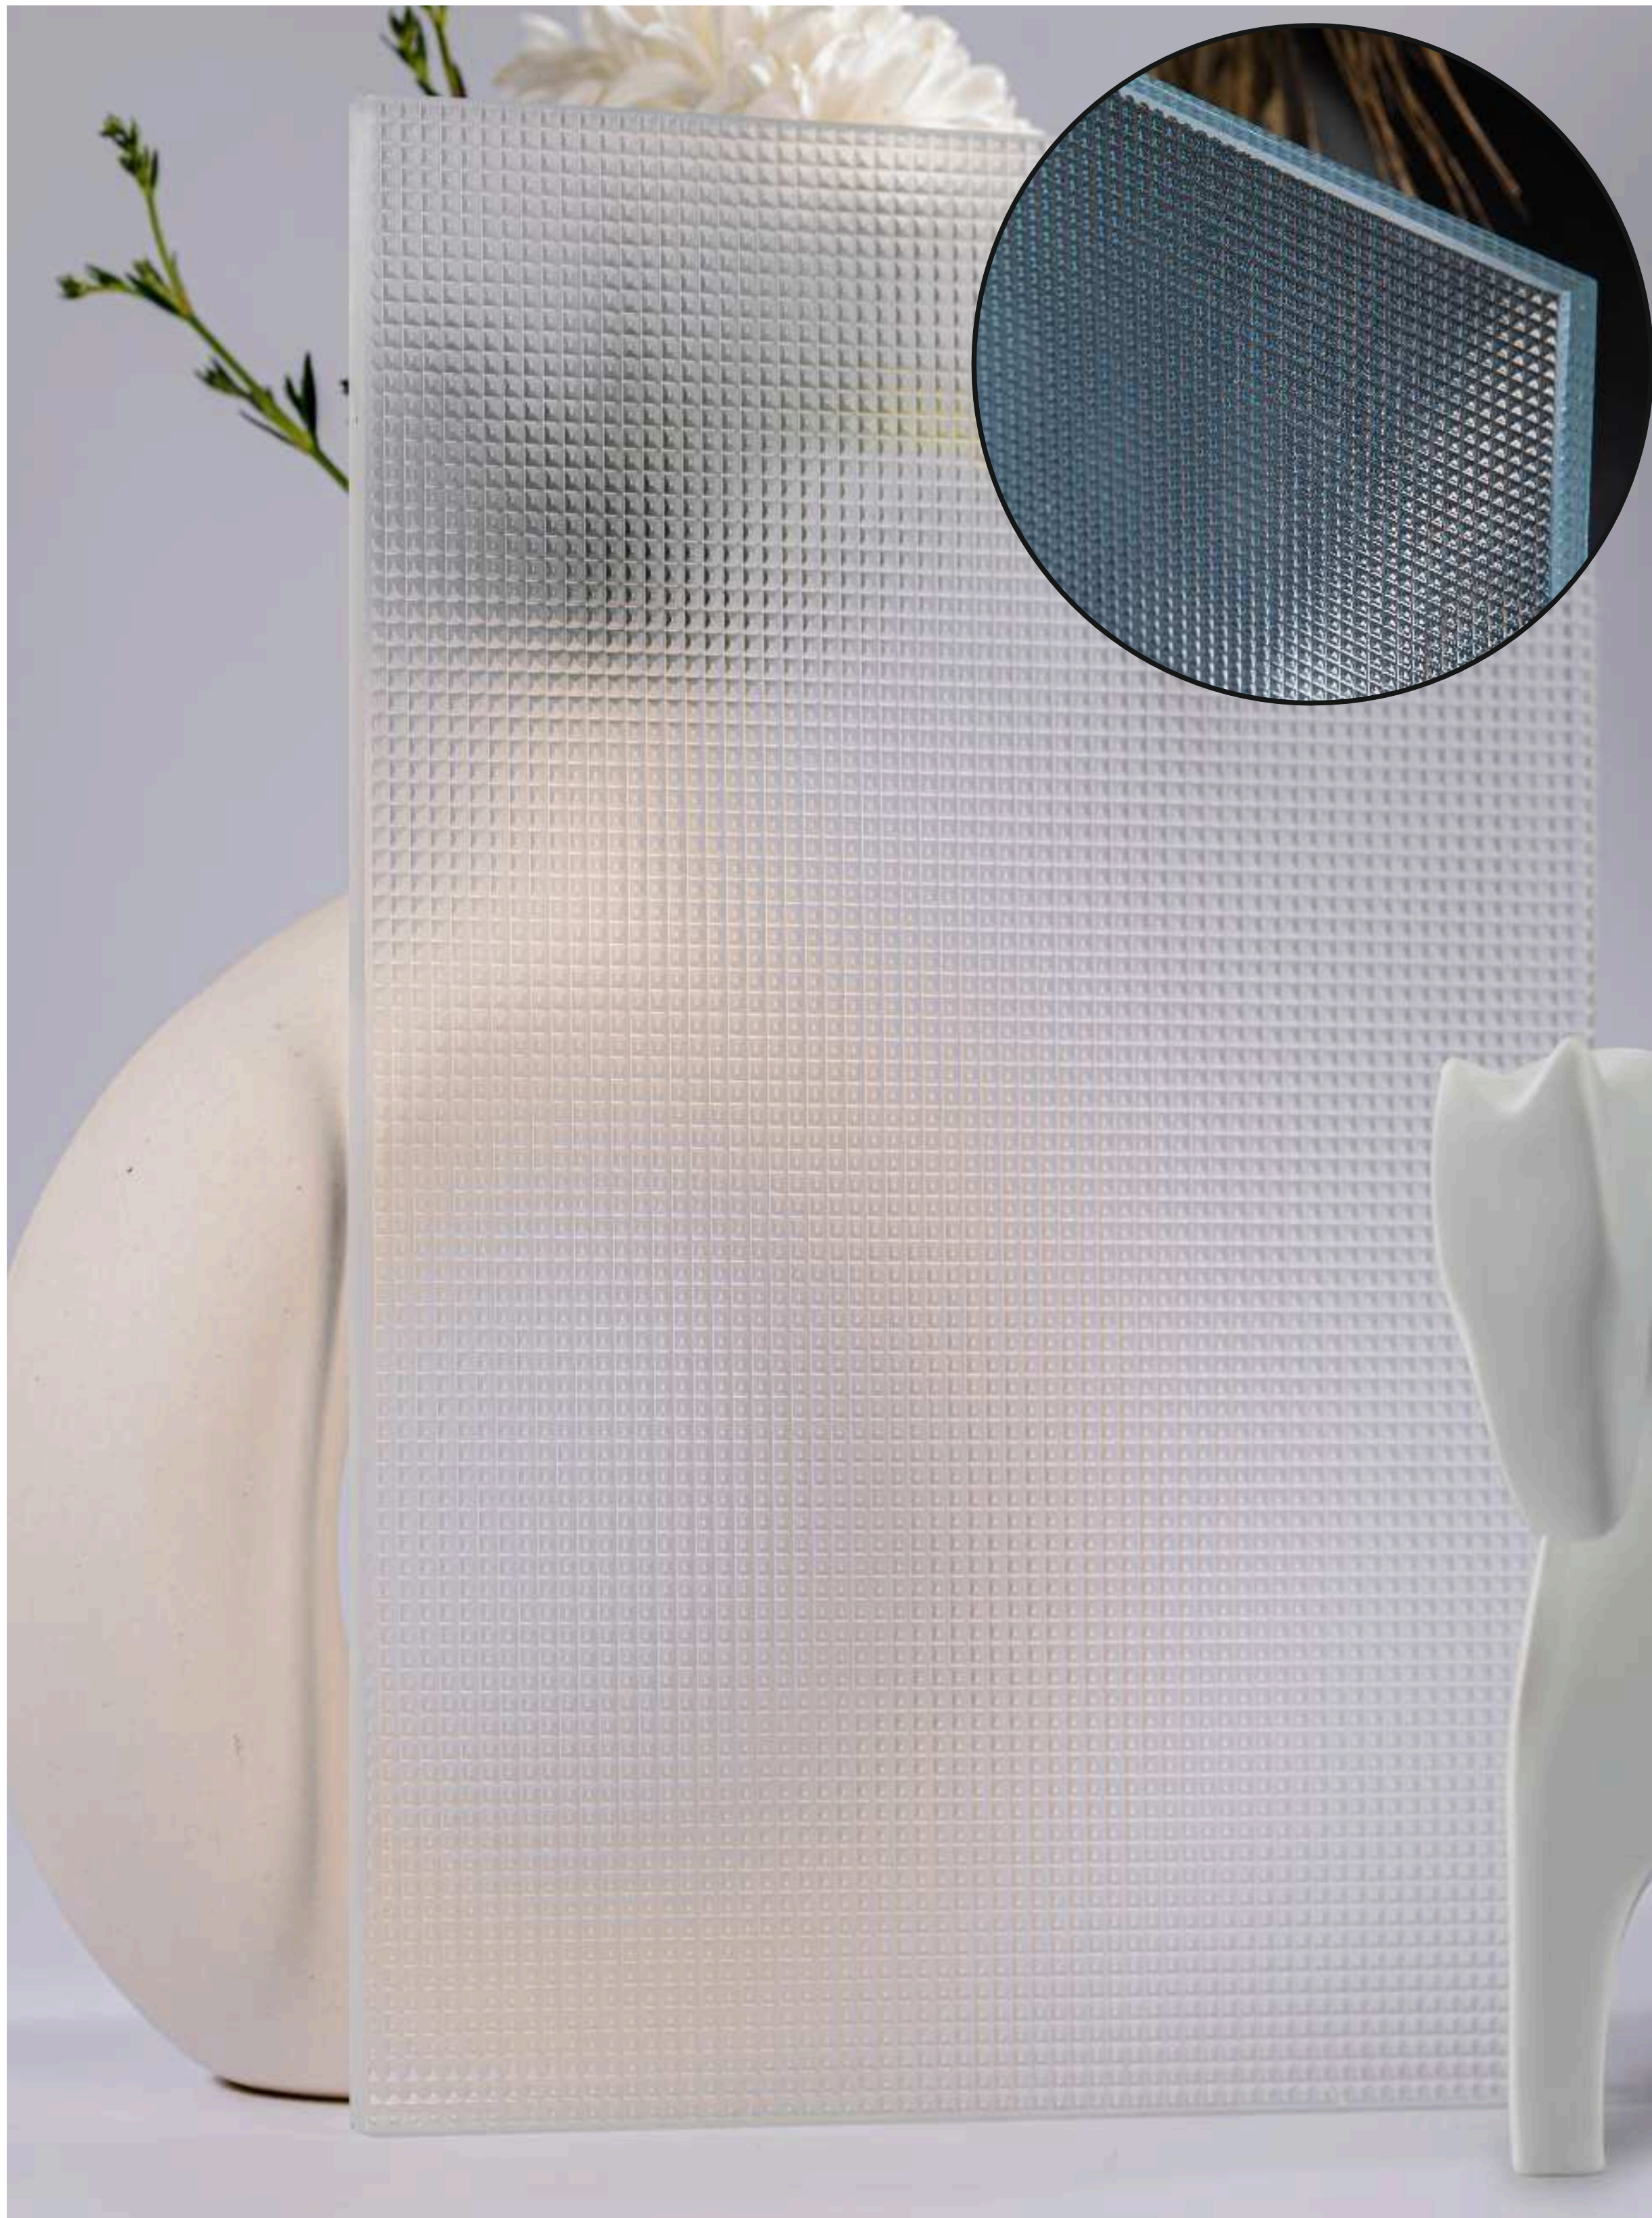

Article Code :Benz Extra Clear Soft
Standard Size (WxH) : 1200x3000mm
Standard Thickness :10mm Laminated

* This is a creative photograph. Actual product may vary.
* Color may vary lot to lot. please ask for fresh sample before placing order.