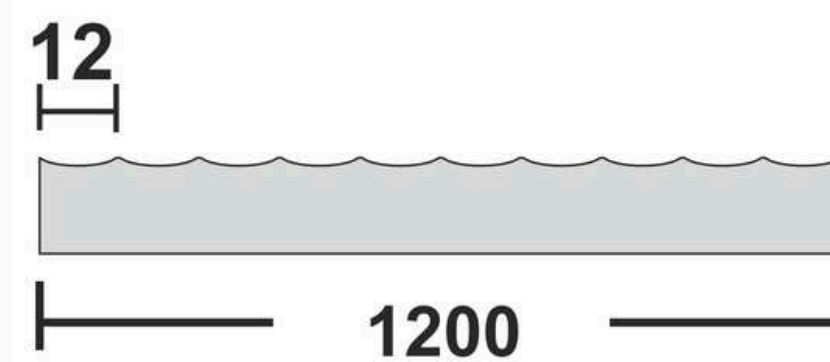

Flute Orientation

Article Code : Polar Soft
Standard Size (WxH) : 1200x3000 mm
Standard Thickness : 4mm

*This is a creative photograph. Actual product may vary.
*Color may vary lot to lot. please ask for fresh sample before placing order.