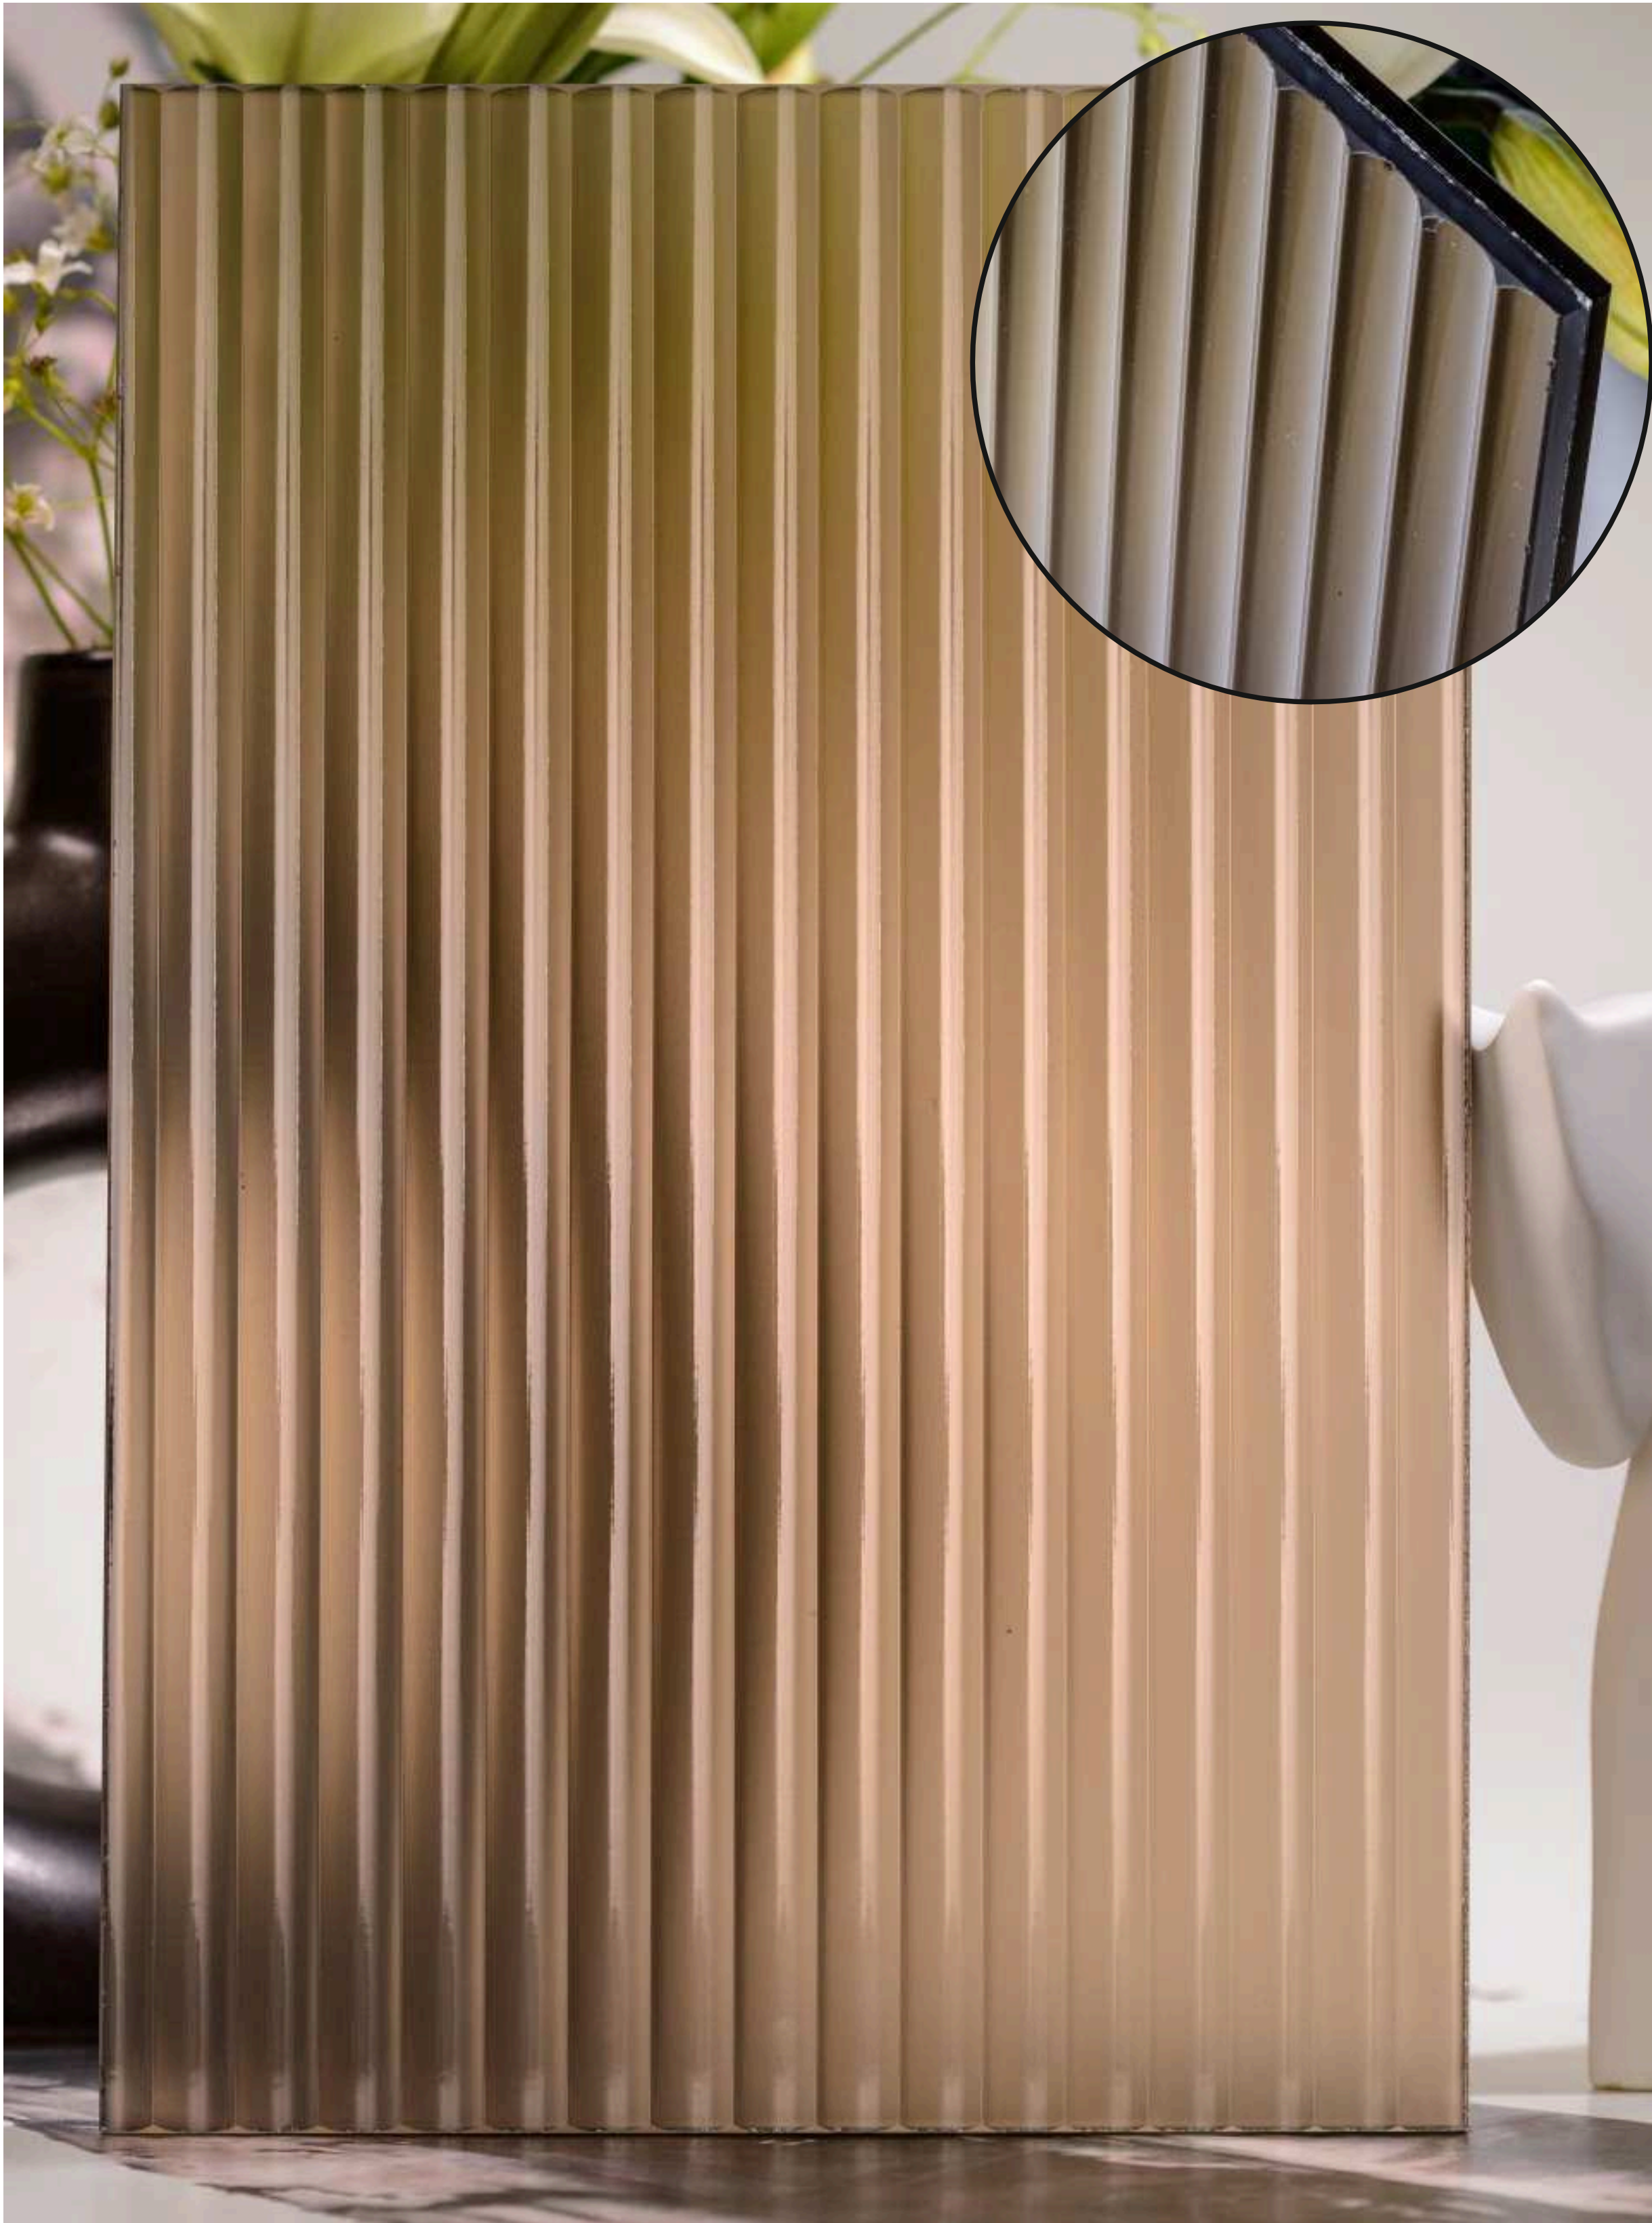

Article Code :Reeded Brown Soft
Standard Size (WxH) : 1200x3000mm
Standard Thickness :10mm Laminated

*This is a creative photograph. Actual product may vary.
*Color may vary lot to lot. please ask for fresh sample before placing order.