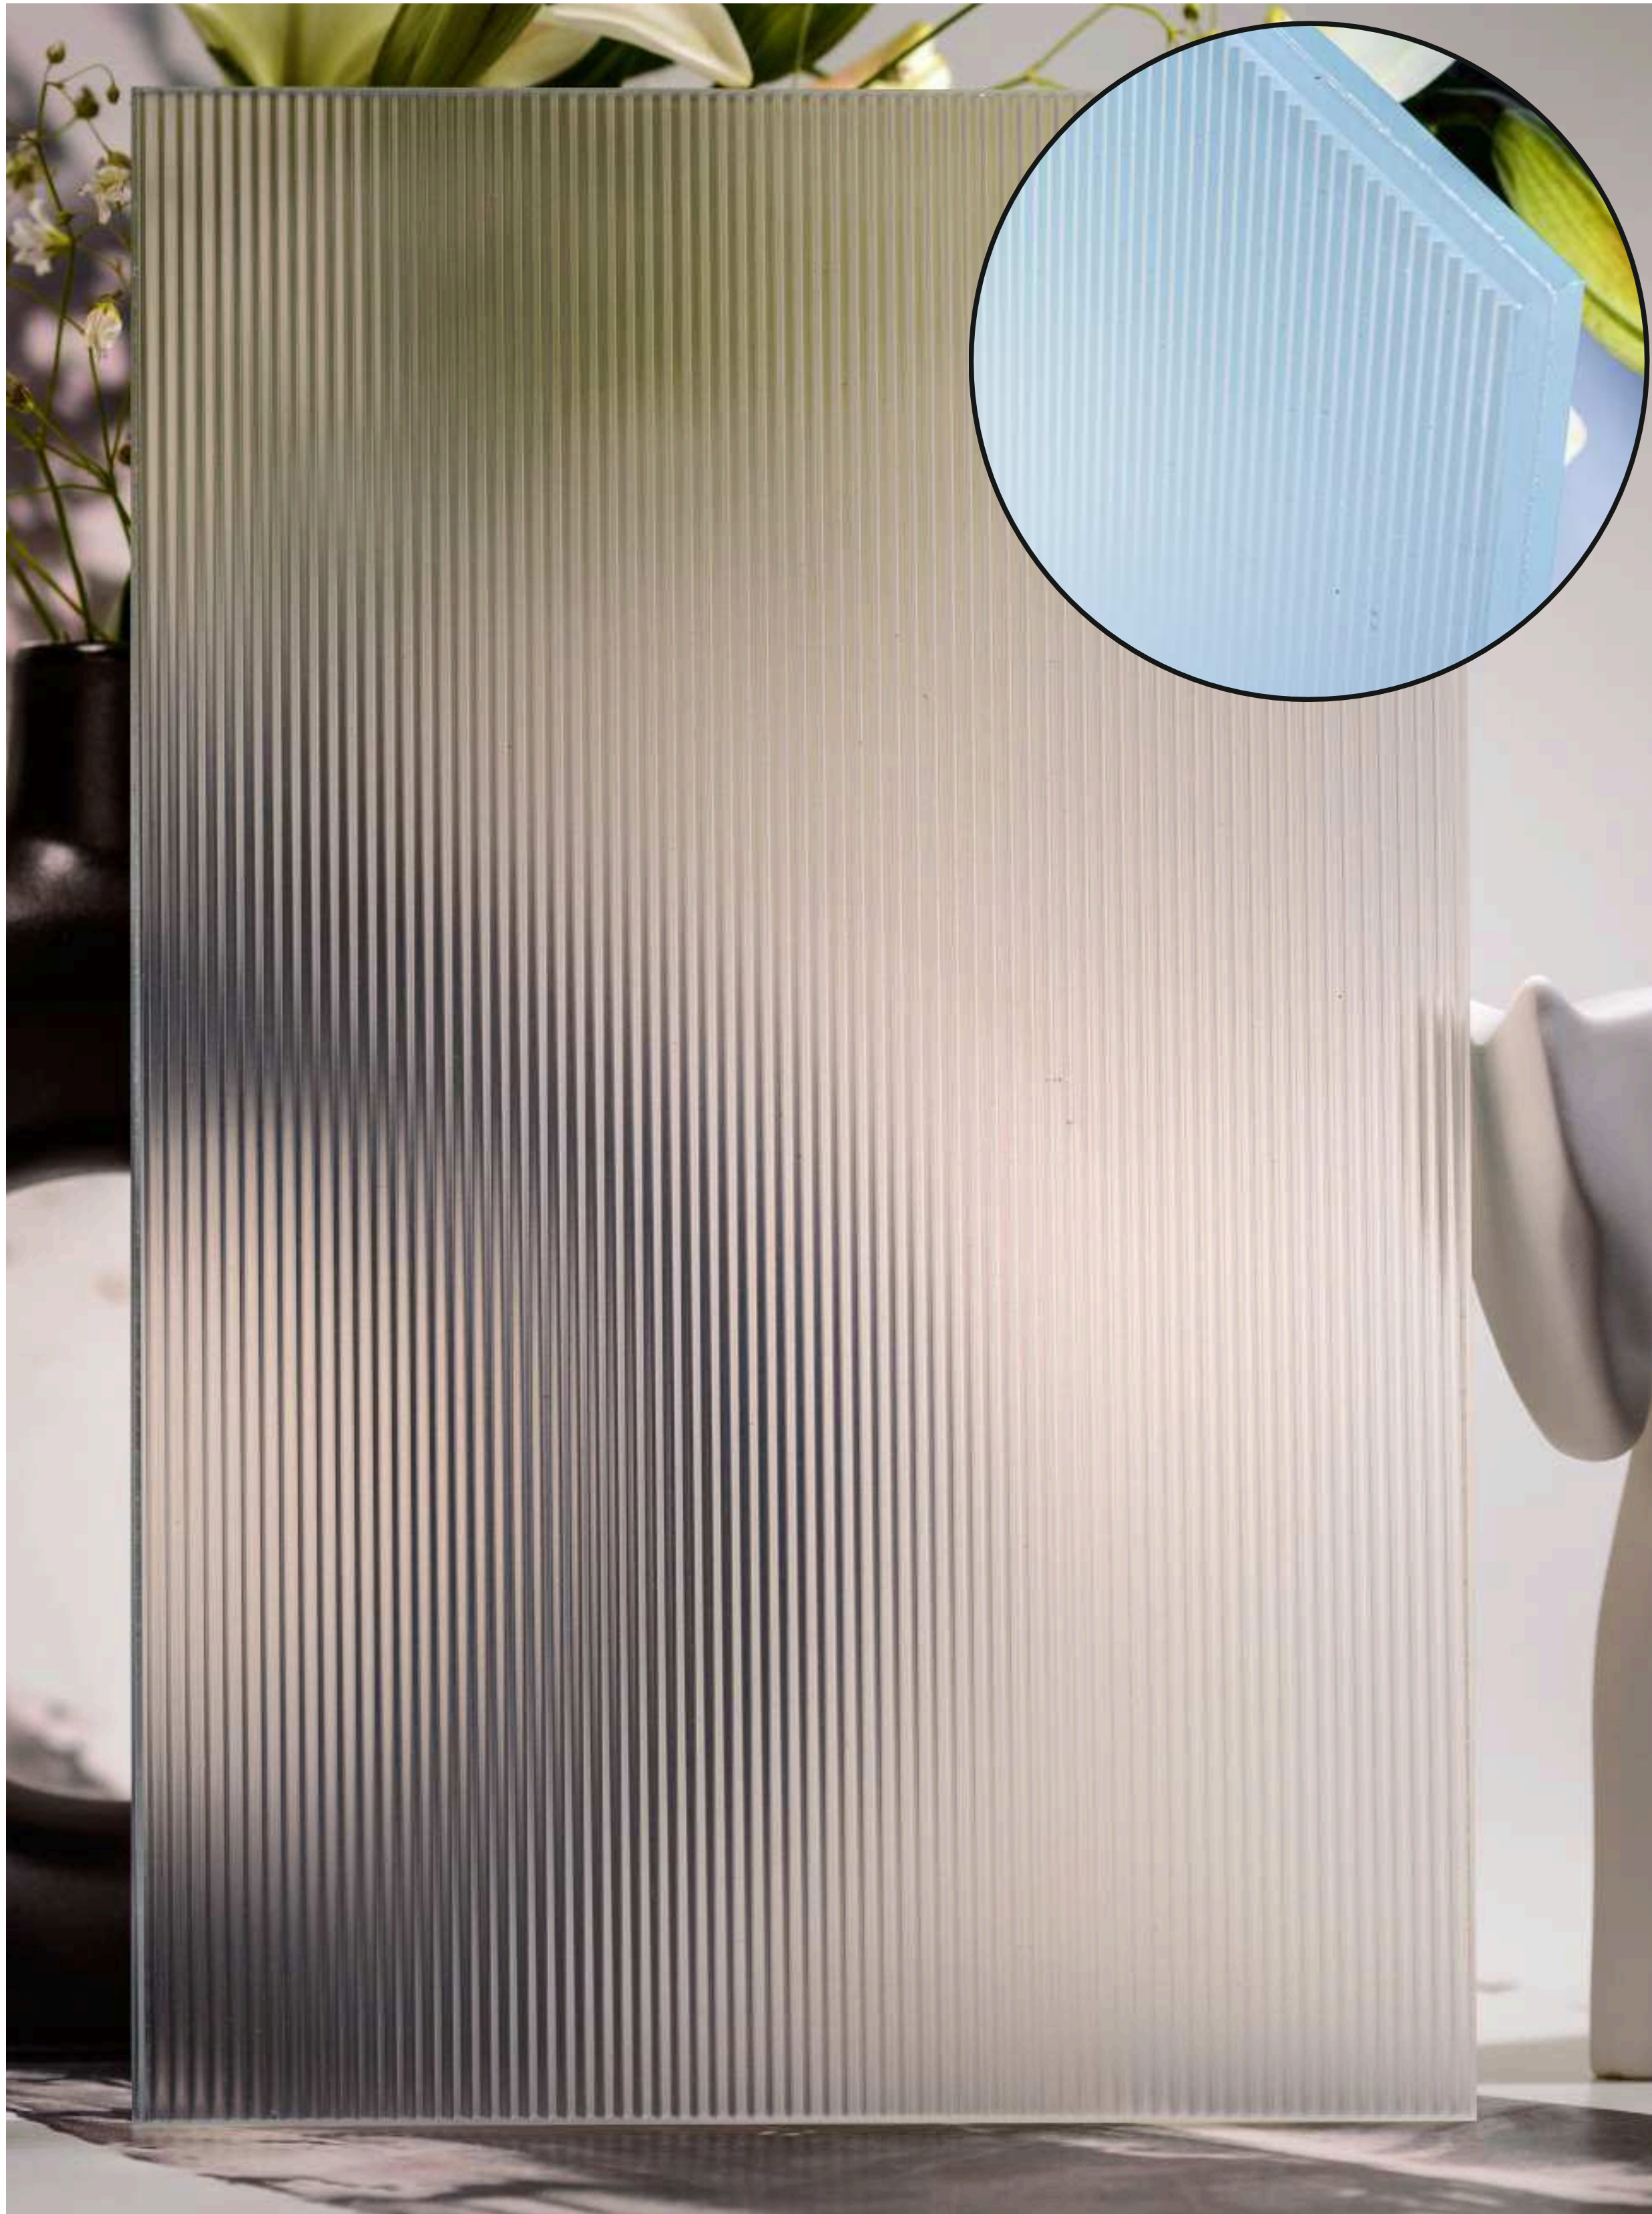

Article Code :Masterline Extra Clear Soft
Standard Size (WxH) : 1200x3000mm
Standard Thickness :10mm Laminated

*This is a creative photograph. Actual product may vary.
*Color may vary lot to lot. please ask for fresh sample before placing order.