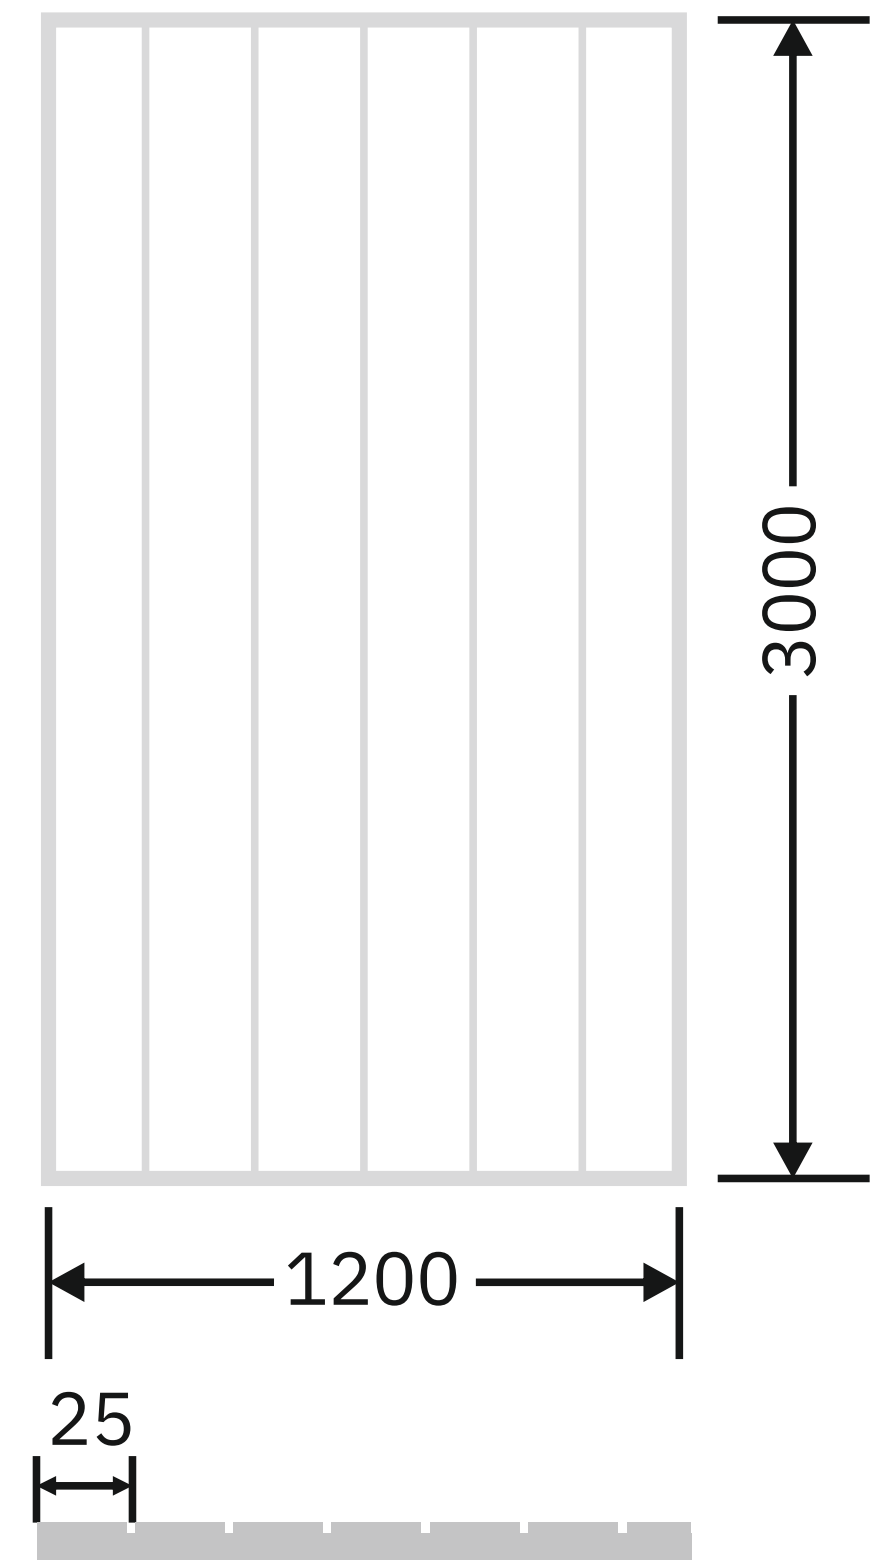

Line Orientation

Article Code :Mist Line Grey Soft
Standard Size (WxH) : 1200x3000mm
Standard Thickness :10mm Laminated

*This is a creative photograph. Actual product may vary.
*Color may vary lot to lot. please ask for fresh sample before placing order.