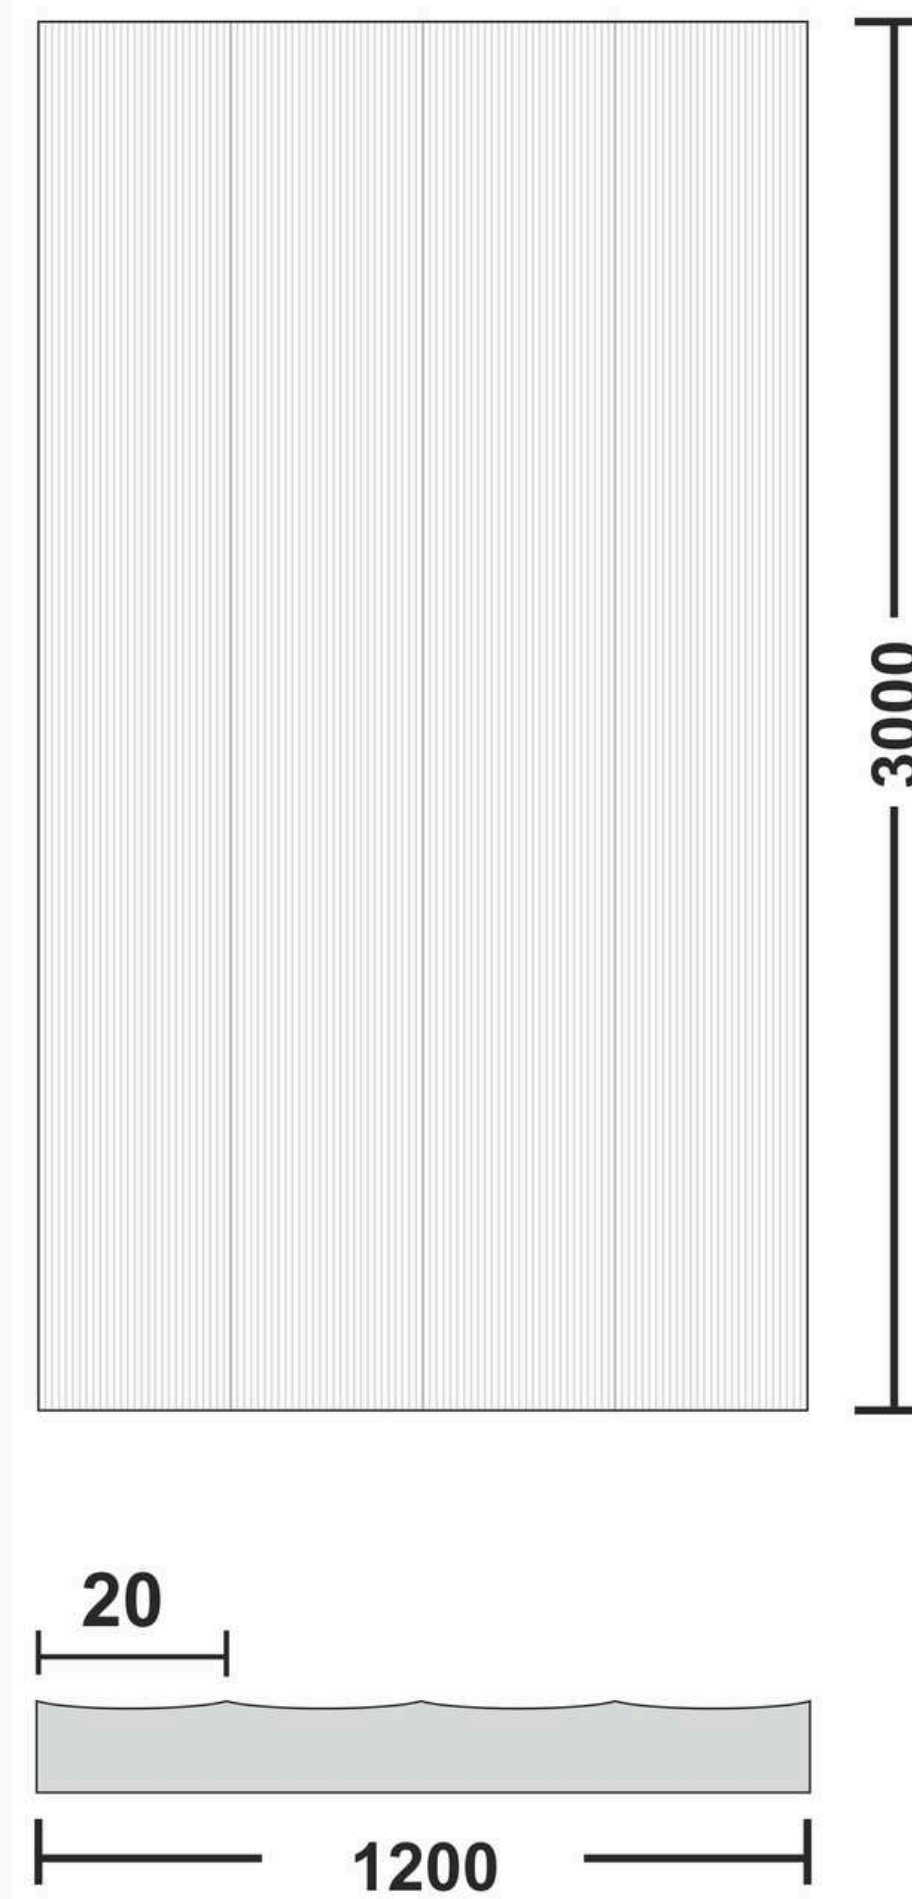

Flute Orientation

Article Code : Sheer Soft
Standard Size(WxH) : 1200x3000mm
Standard Thickness : 4mm

*This is a creative photograph. Actual product may vary.
*Color may vary lot to lot. please ask for fresh sample before placing order.