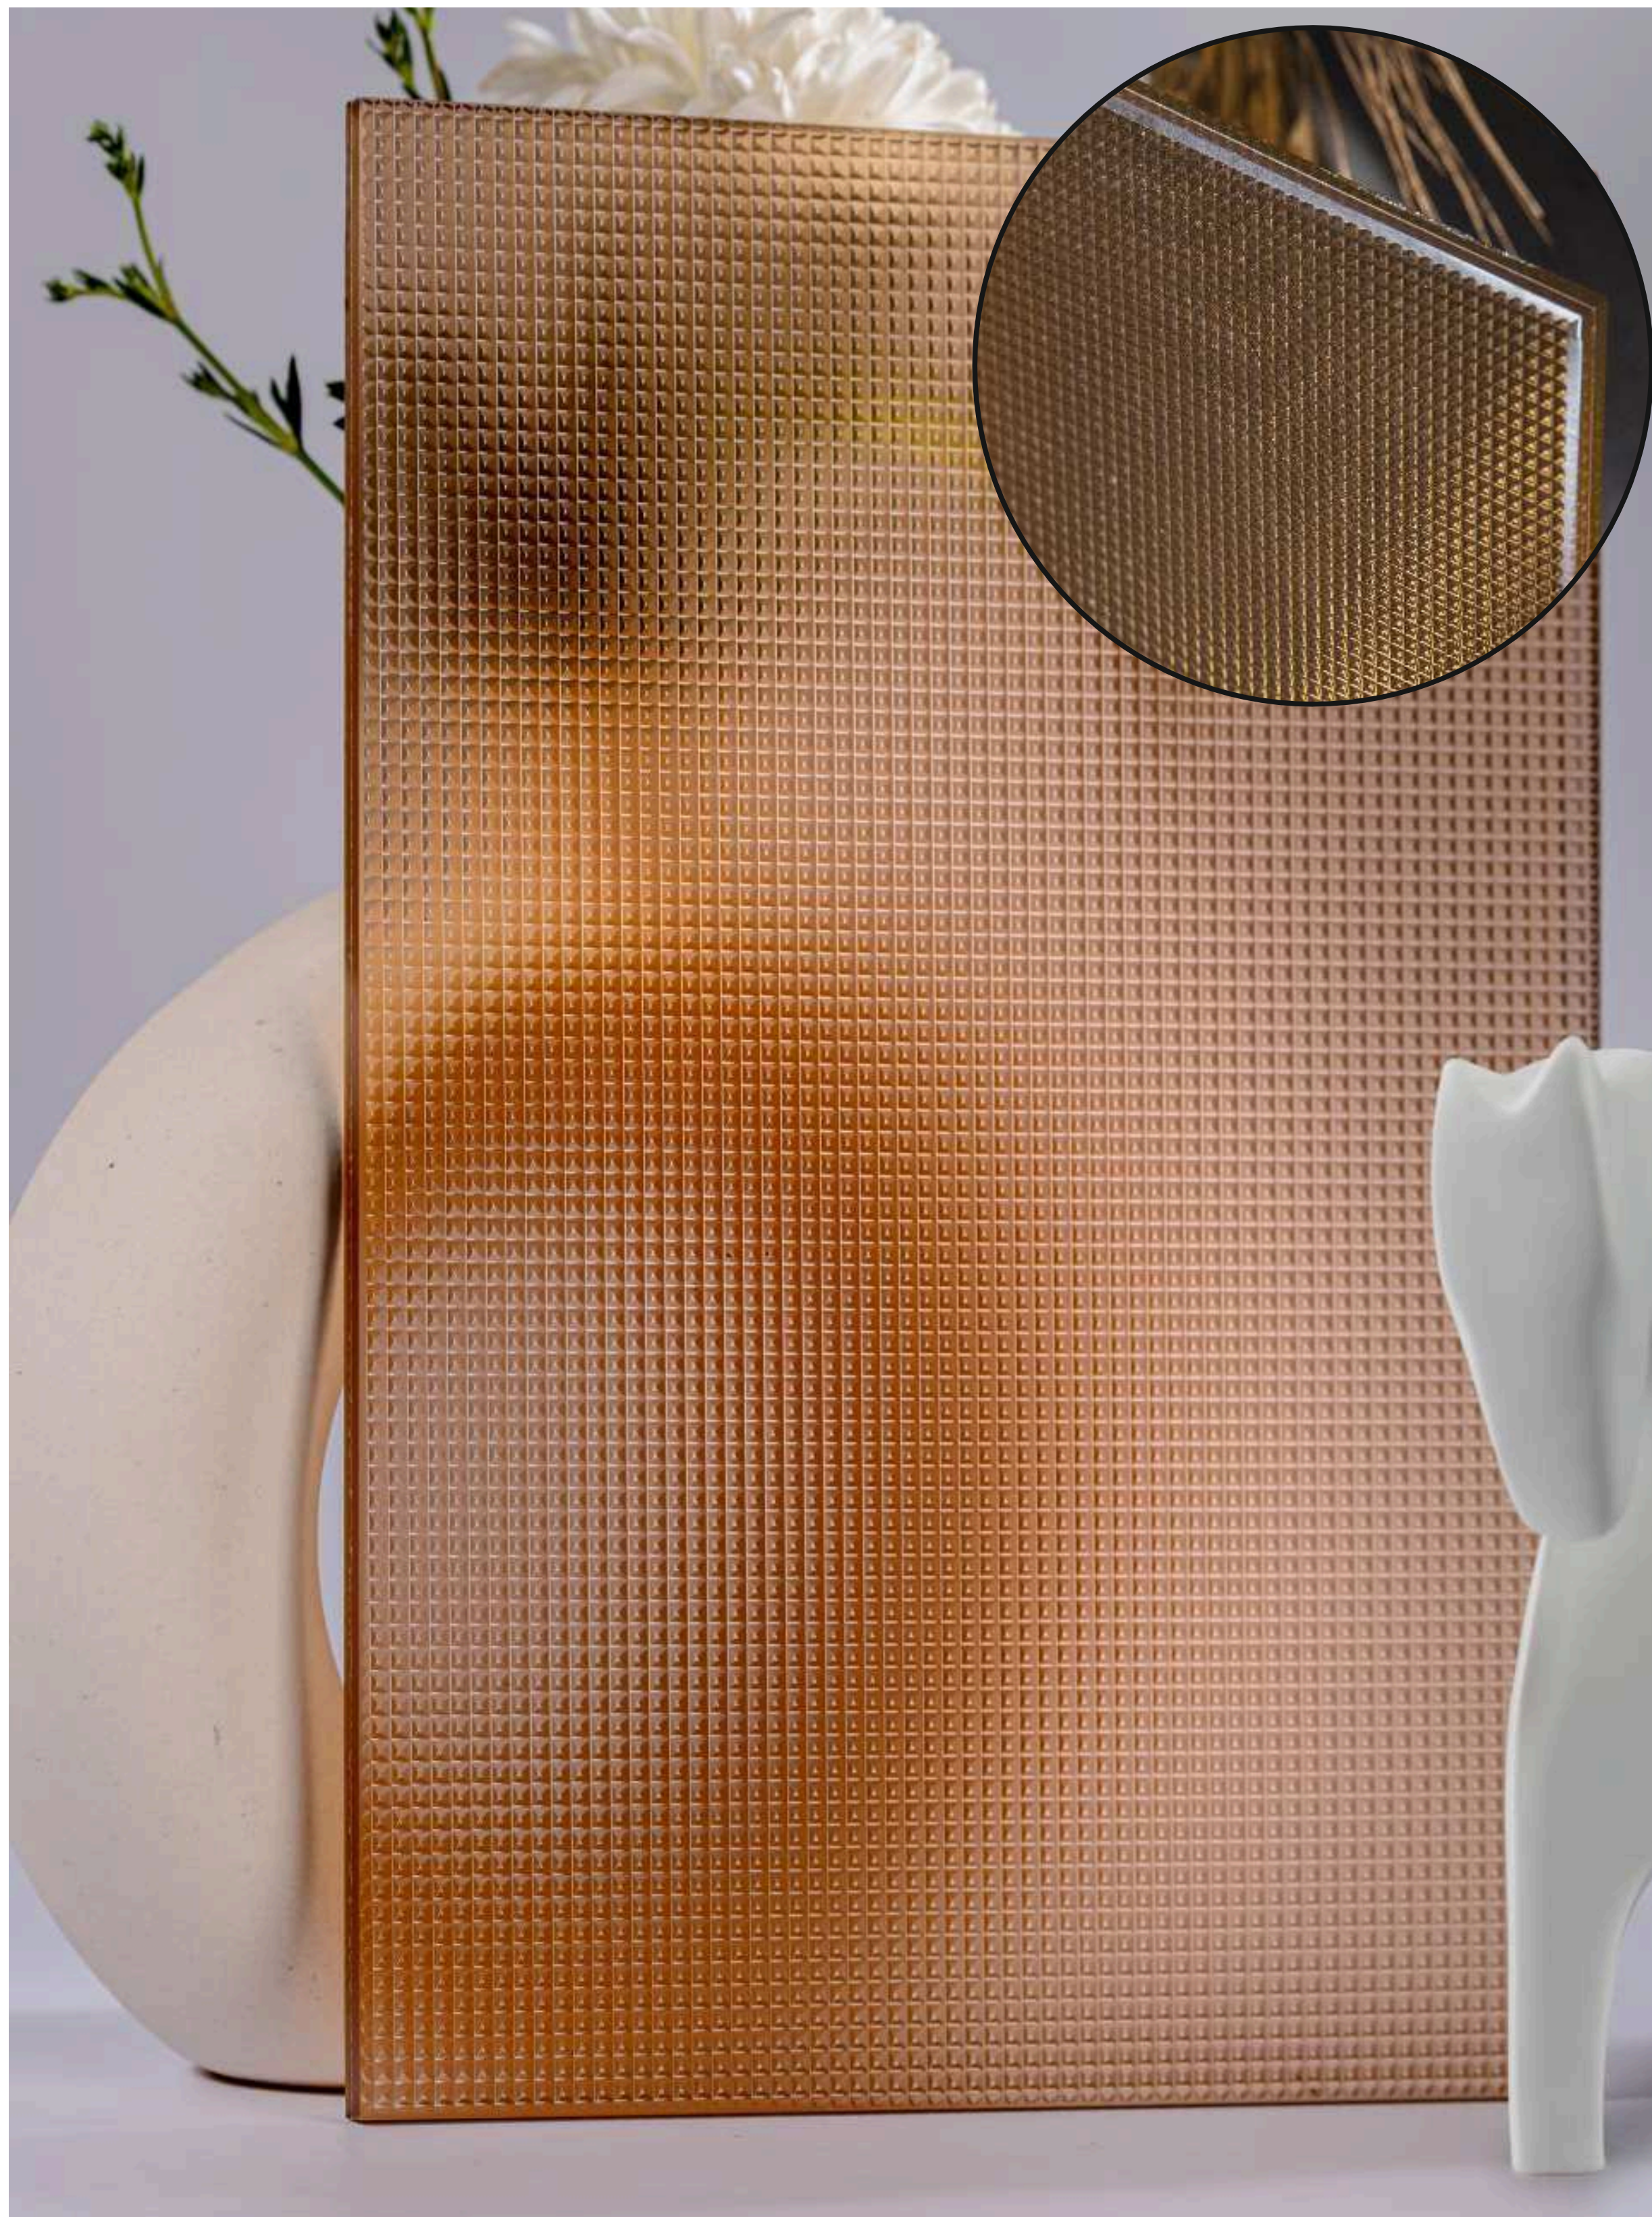

Flute Orientation

Article Code :Benz Copper Soft
Standard Size (WxH) : 1200x3000mm
Standard Thickness :10mm Laminated

*This is a creative photograph. Actual product may vary.
*Color may vary lot to lot. please ask for fresh sample before placing order.