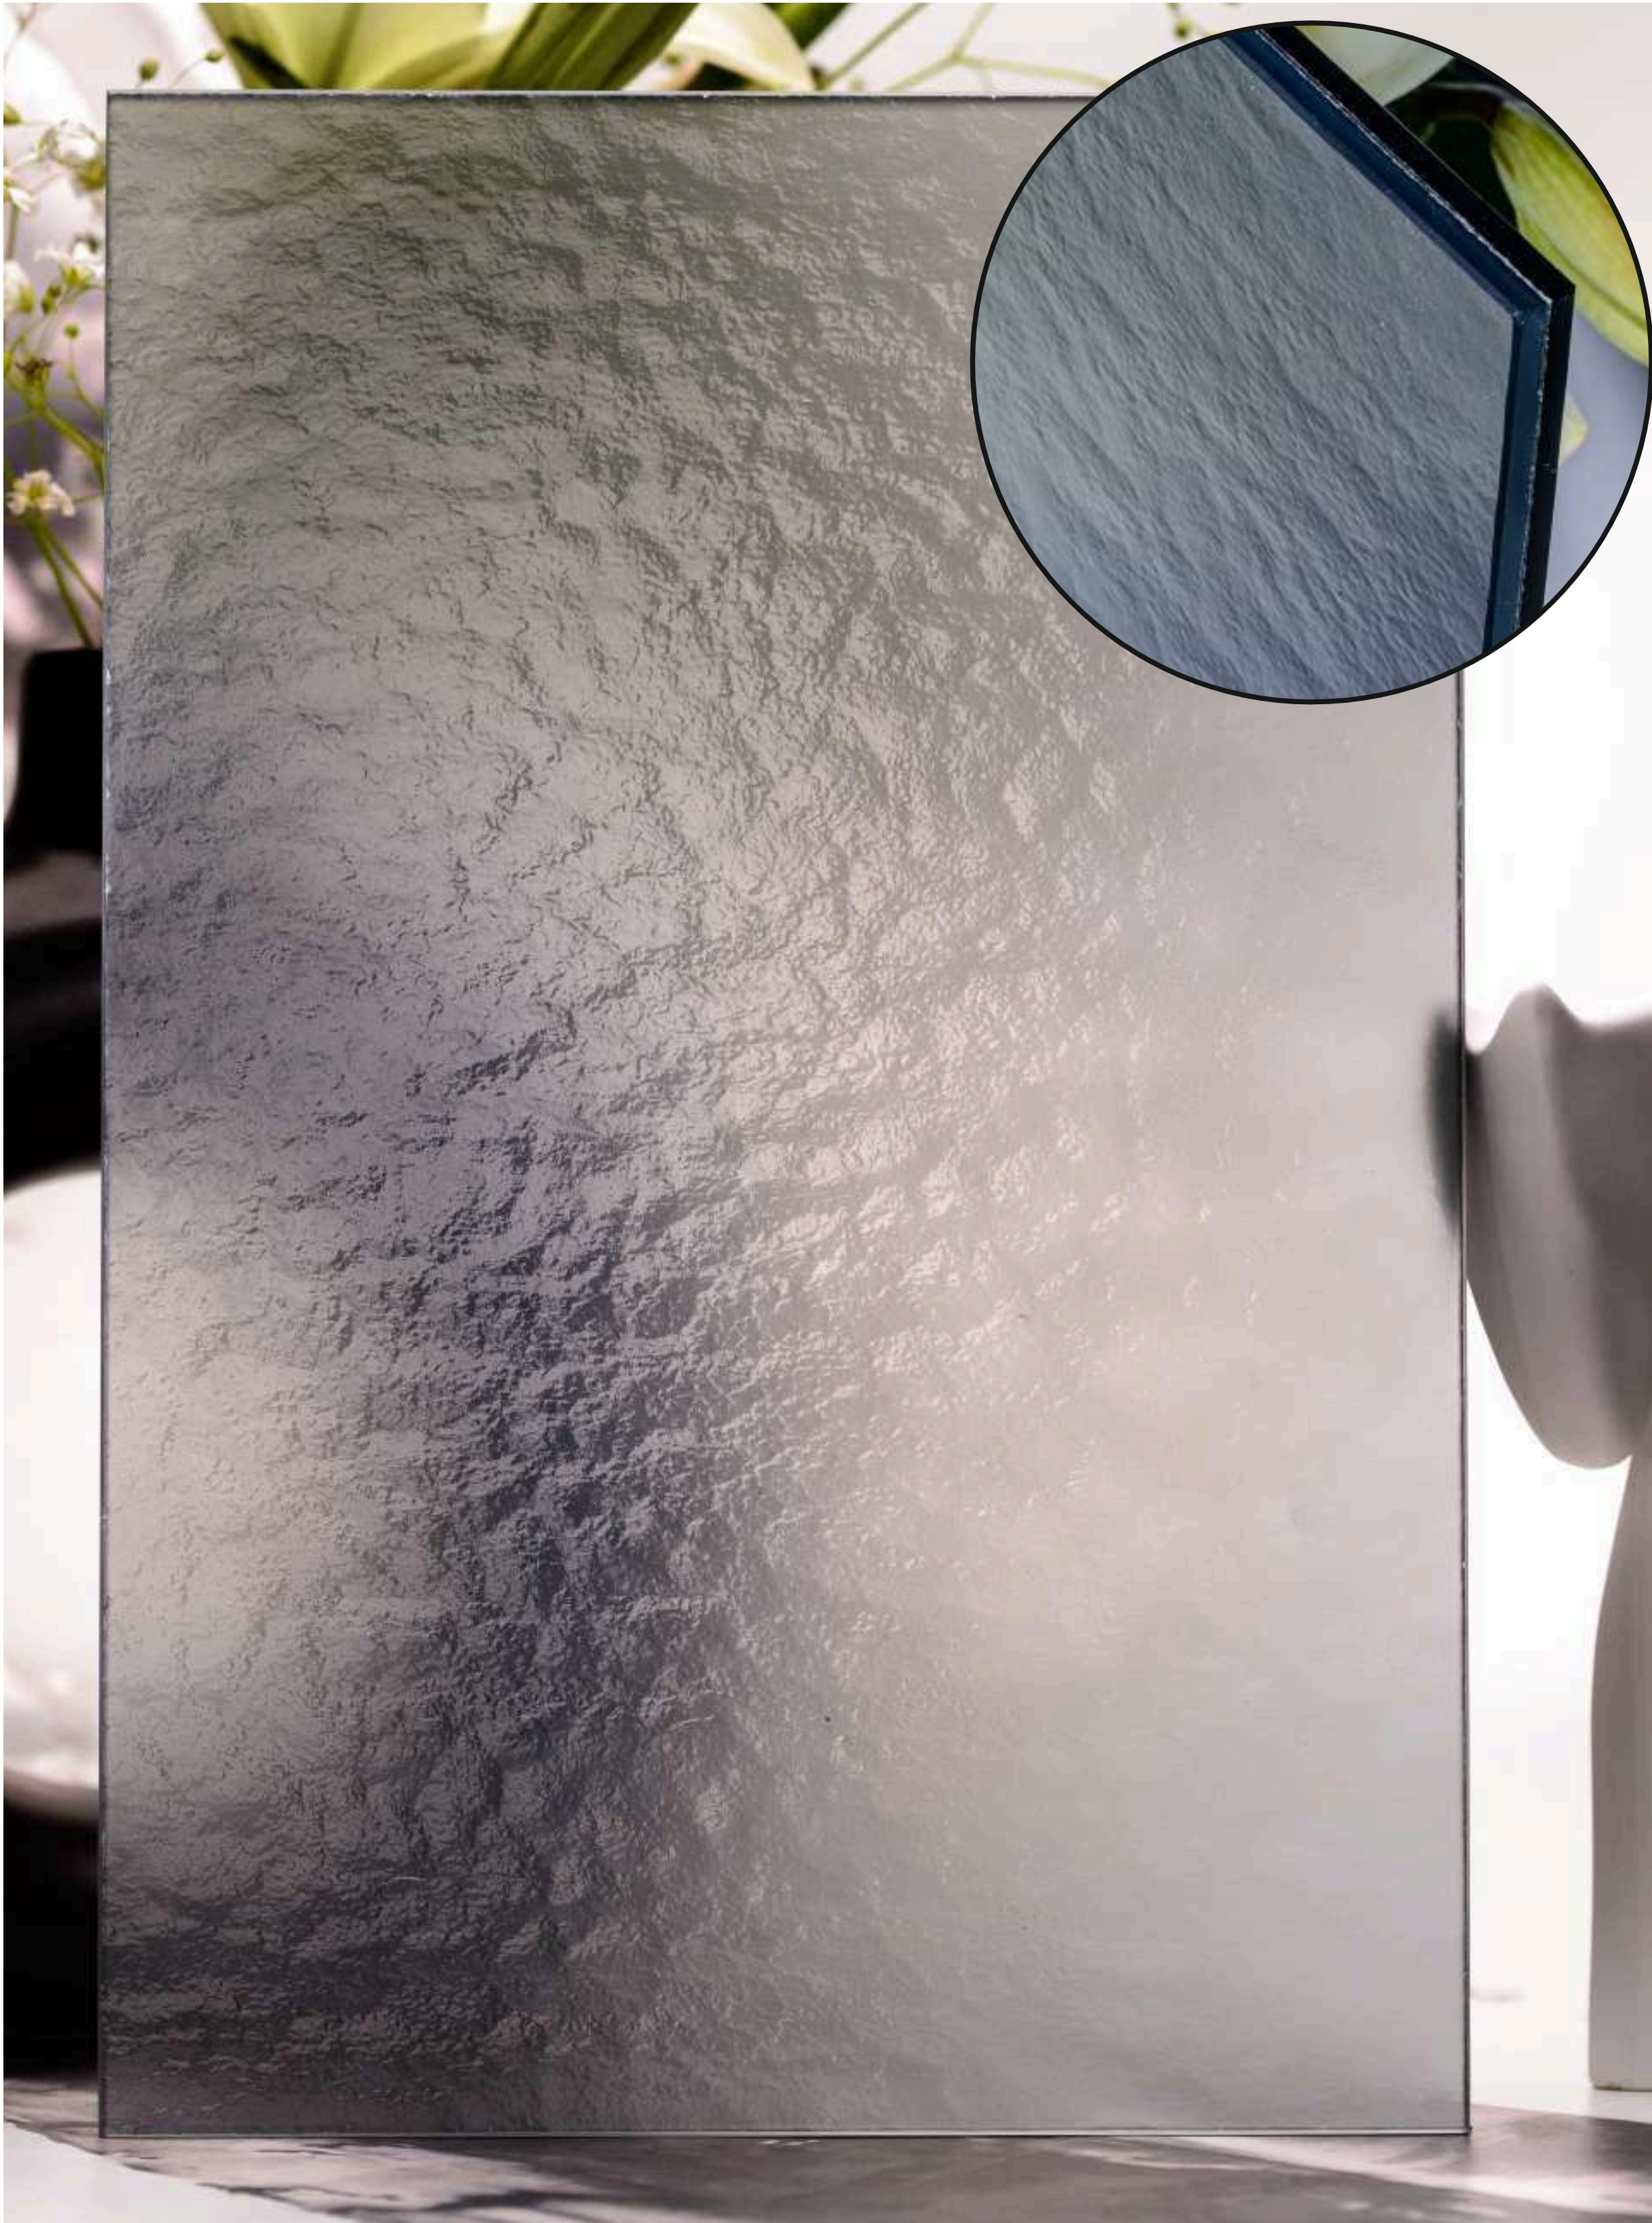

Article Code :Cloud Grey Soft
Standard Size (WxH) : 1200x3000mm
Standard Thickness :9mm Laminated

*This is a creative photograph. Actual product may vary.
*Color may vary lot to lot. please ask for fresh sample before placing order.