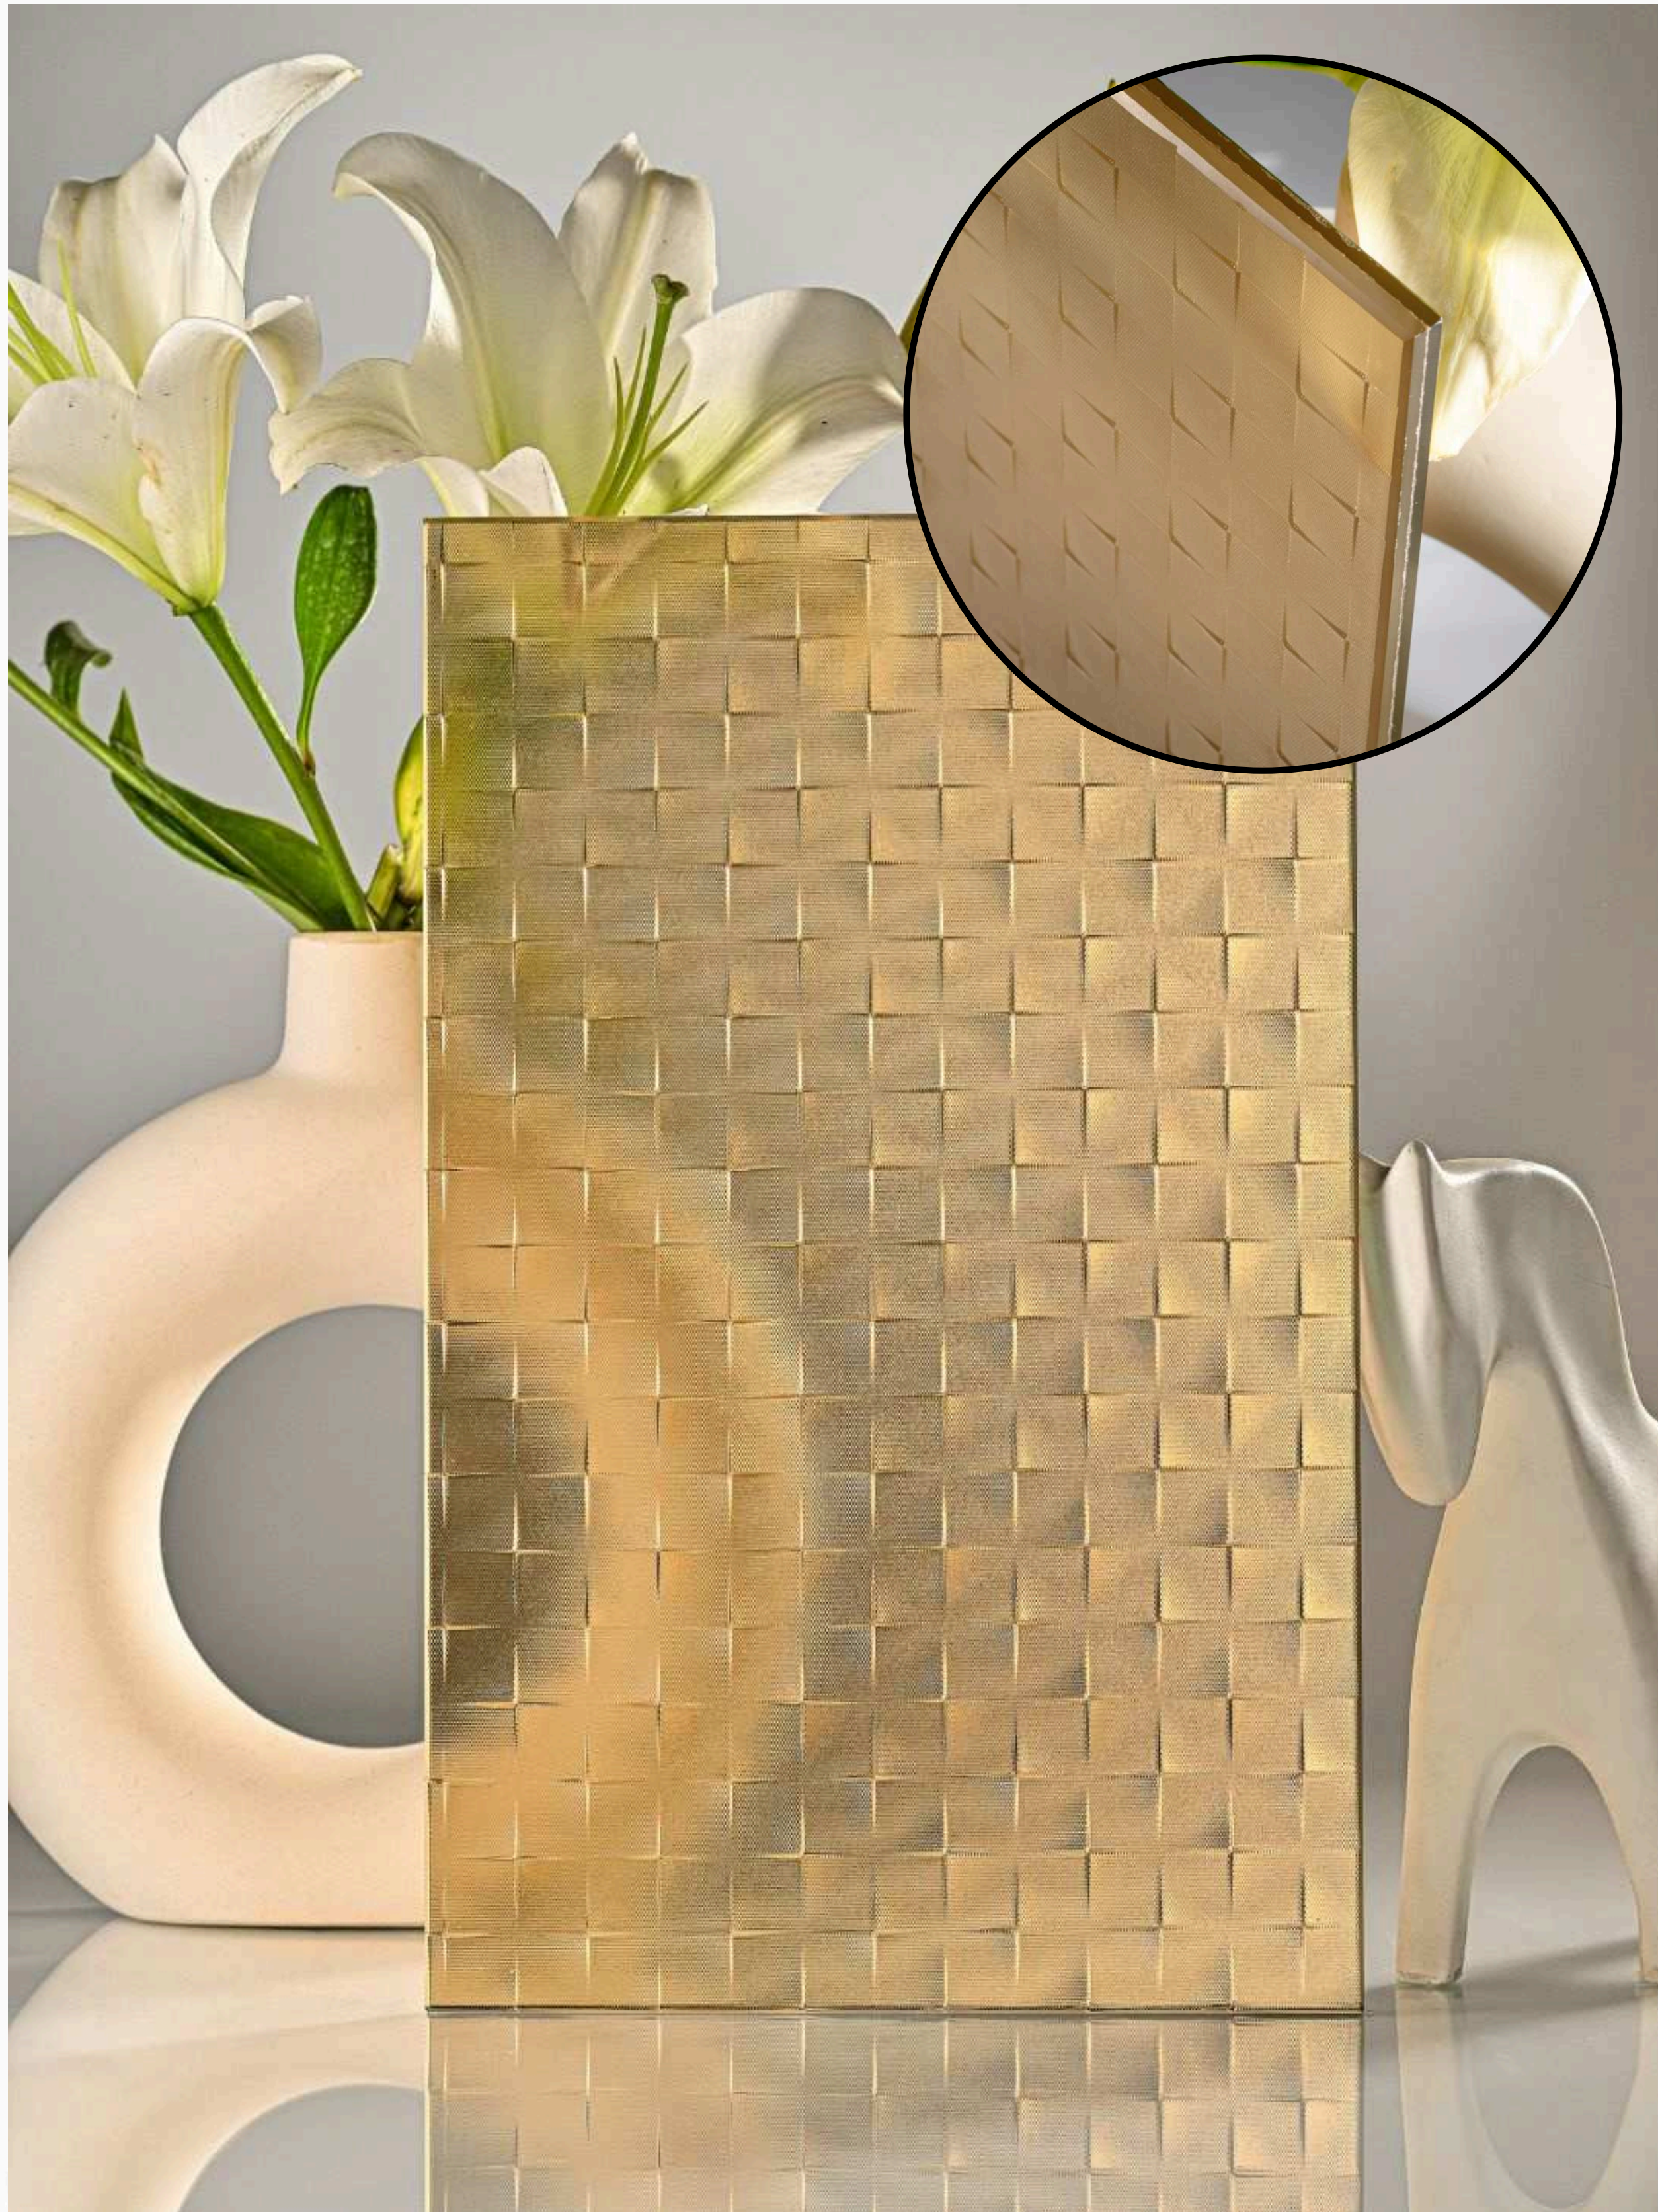

Flute Orientation

Article Code : Flex Gold Soft
Standard Size (WxH) : 1200x3000mm
Standard Thickness : 9mm Laminated

*This is a creative photograph. Actual product may vary.
*Color may vary lot to lot. please ask for fresh sample before placing order.