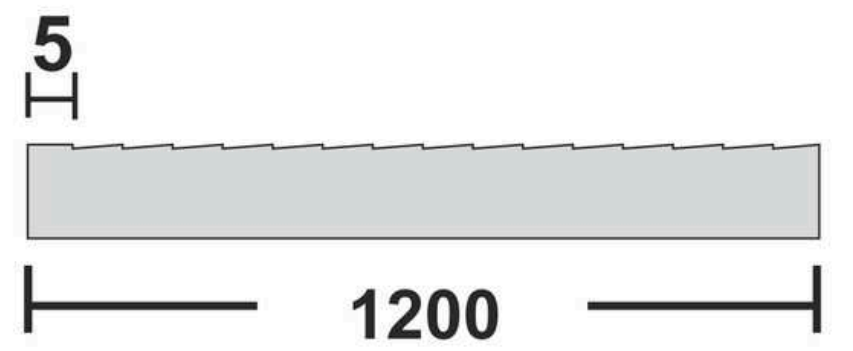

Flute Orientation

Article Code : Outlook Soft
Standard Size (WxH) : 1200x3000mm
Standard Thickness :10mm Laminated

*This is a creative photograph. Actual product may vary.
*Color may vary lot to lot. please ask for fresh sample before placing order.