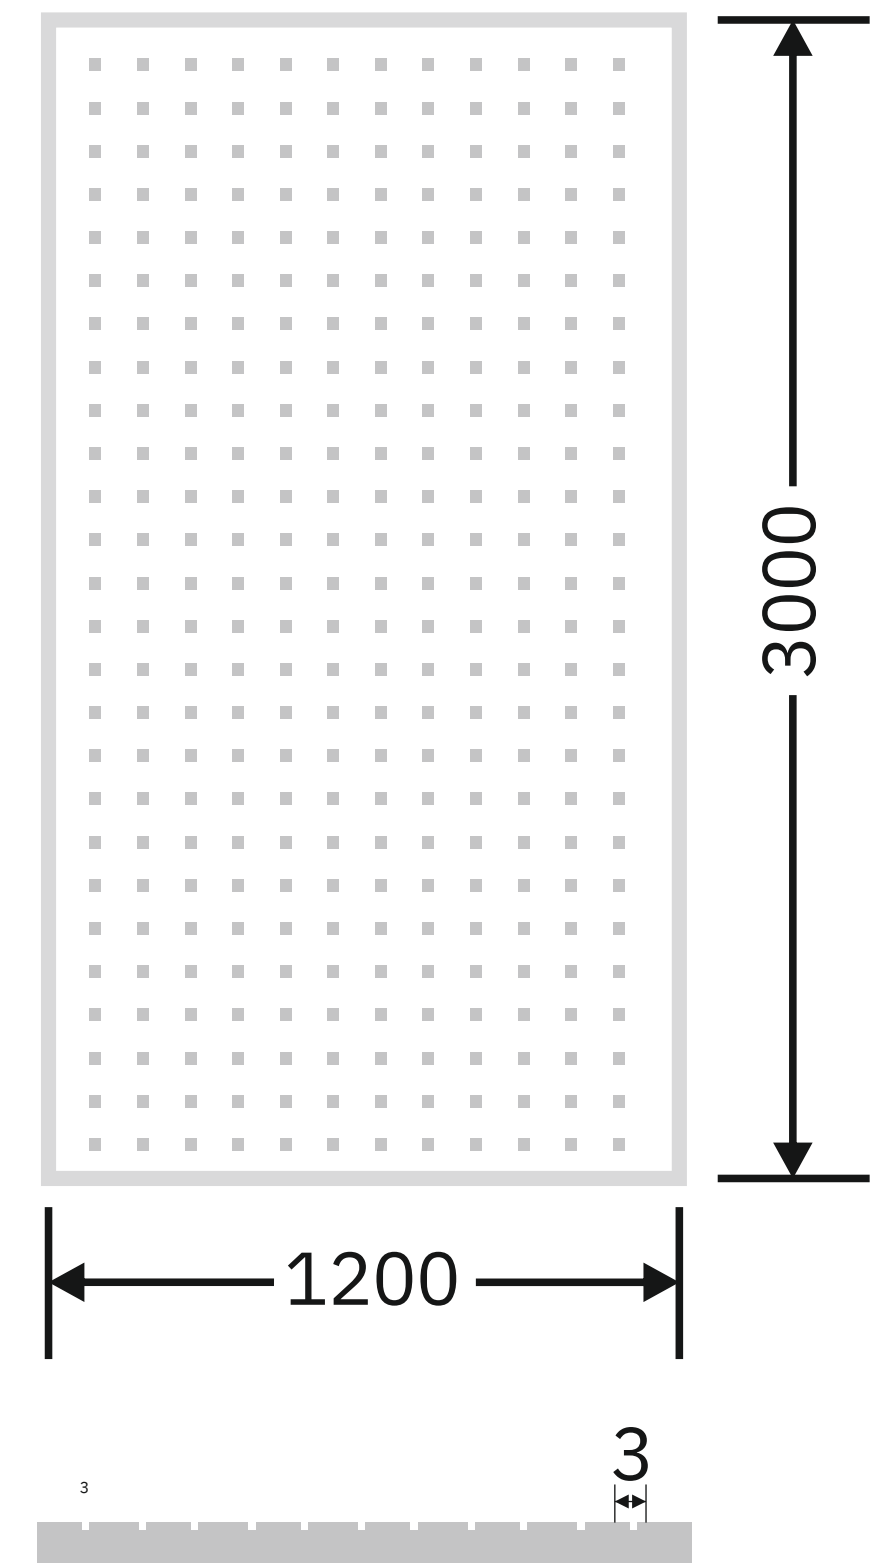

Partten Orientation