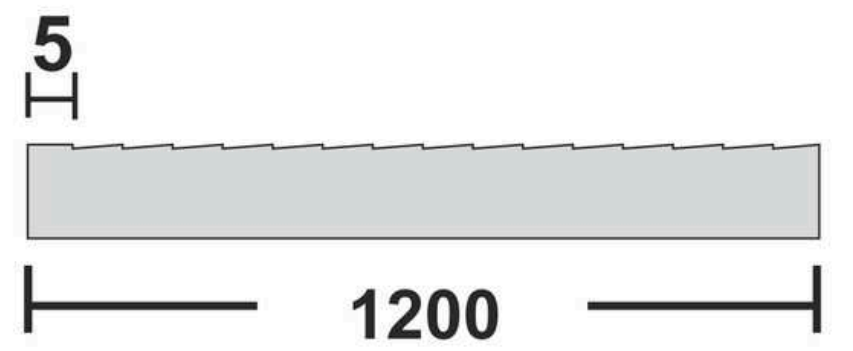

Flute Orientation

Article Code : Outlook Blue Soft
Standard Size (WxH) : 1200x3000mm
Standard Thickness :10mm Laminated

*This is a creative photograph. Actual product may vary.
*Color may vary lot to lot. please ask for fresh sample before placing order.