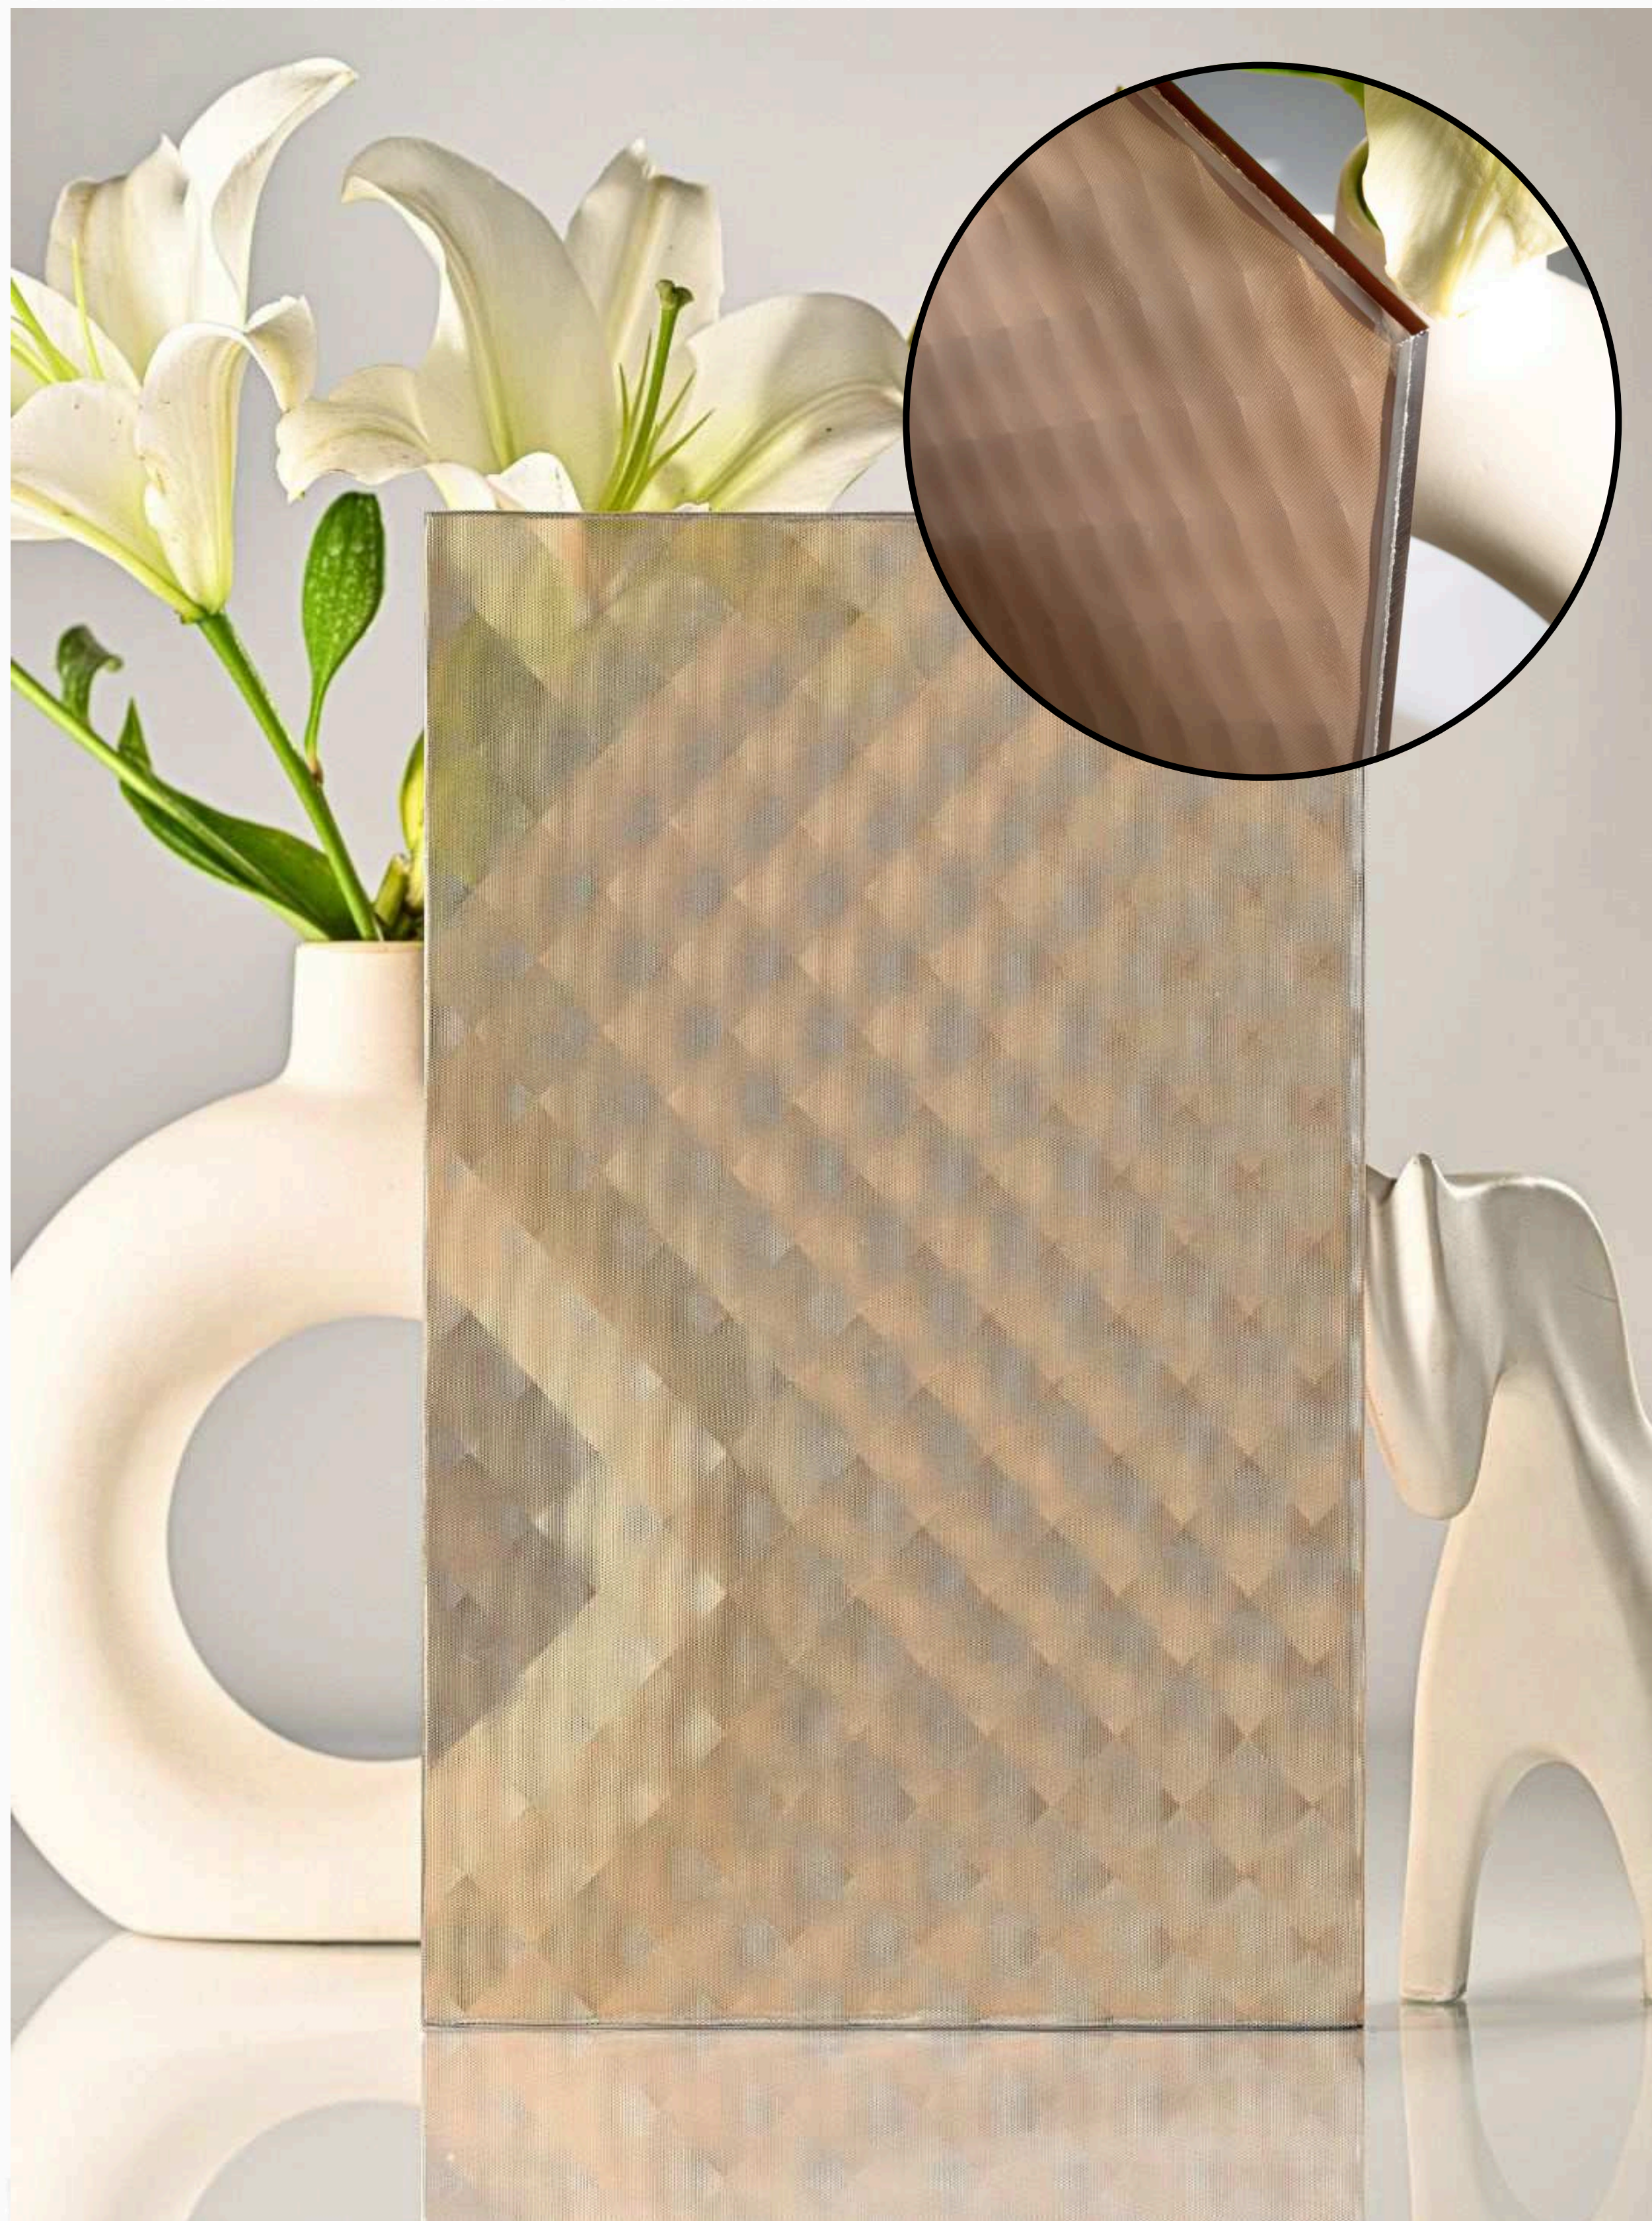

Flute Orientation

Article Code : Luxe Copper Soft
Standard Size (WxH) : 1200x3000mm
Standard Thickness : 9mm Laminated

*This is a creative photograph. Actual product may vary.
*Color may vary lot to lot. please ask for fresh sample before placing order.