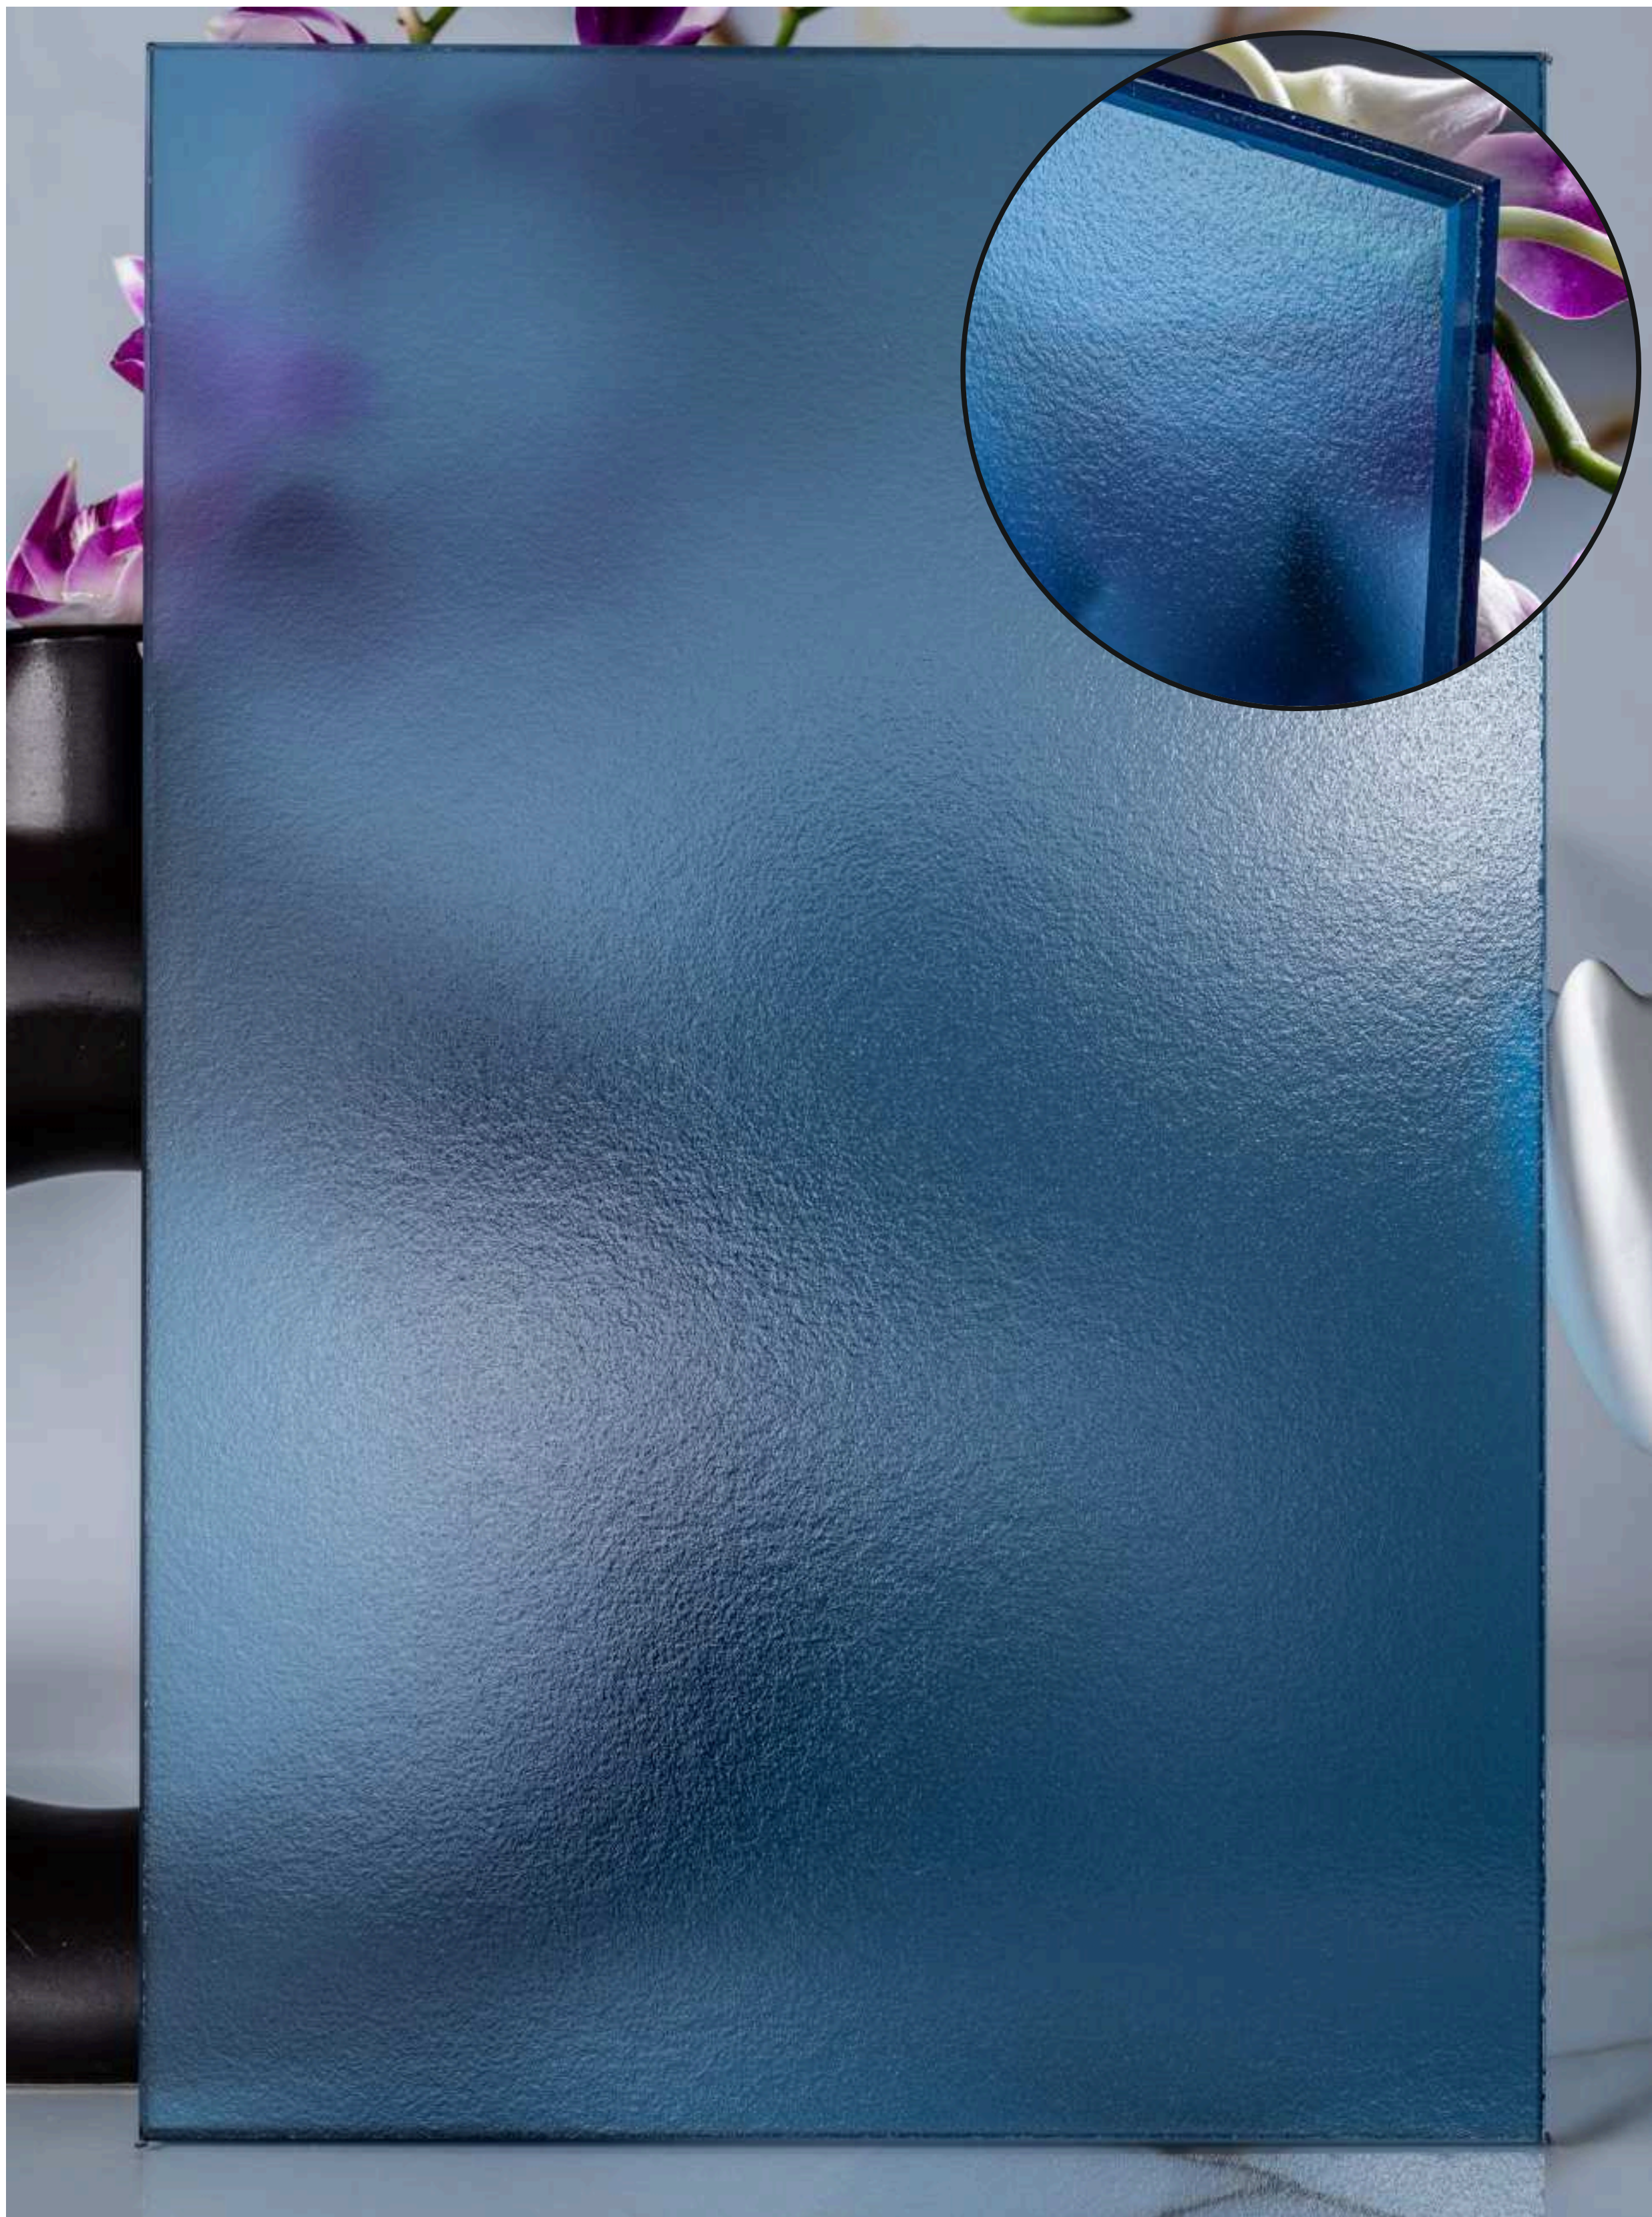

Article Code :Mist Blue Soft
Standard Size (WxH) : 1200x3000mm
Standard Thickness :10mm Laminated

*This is a creative photograph. Actual product may vary.
*Color may vary lot to lot. please ask for fresh sample before placing order.