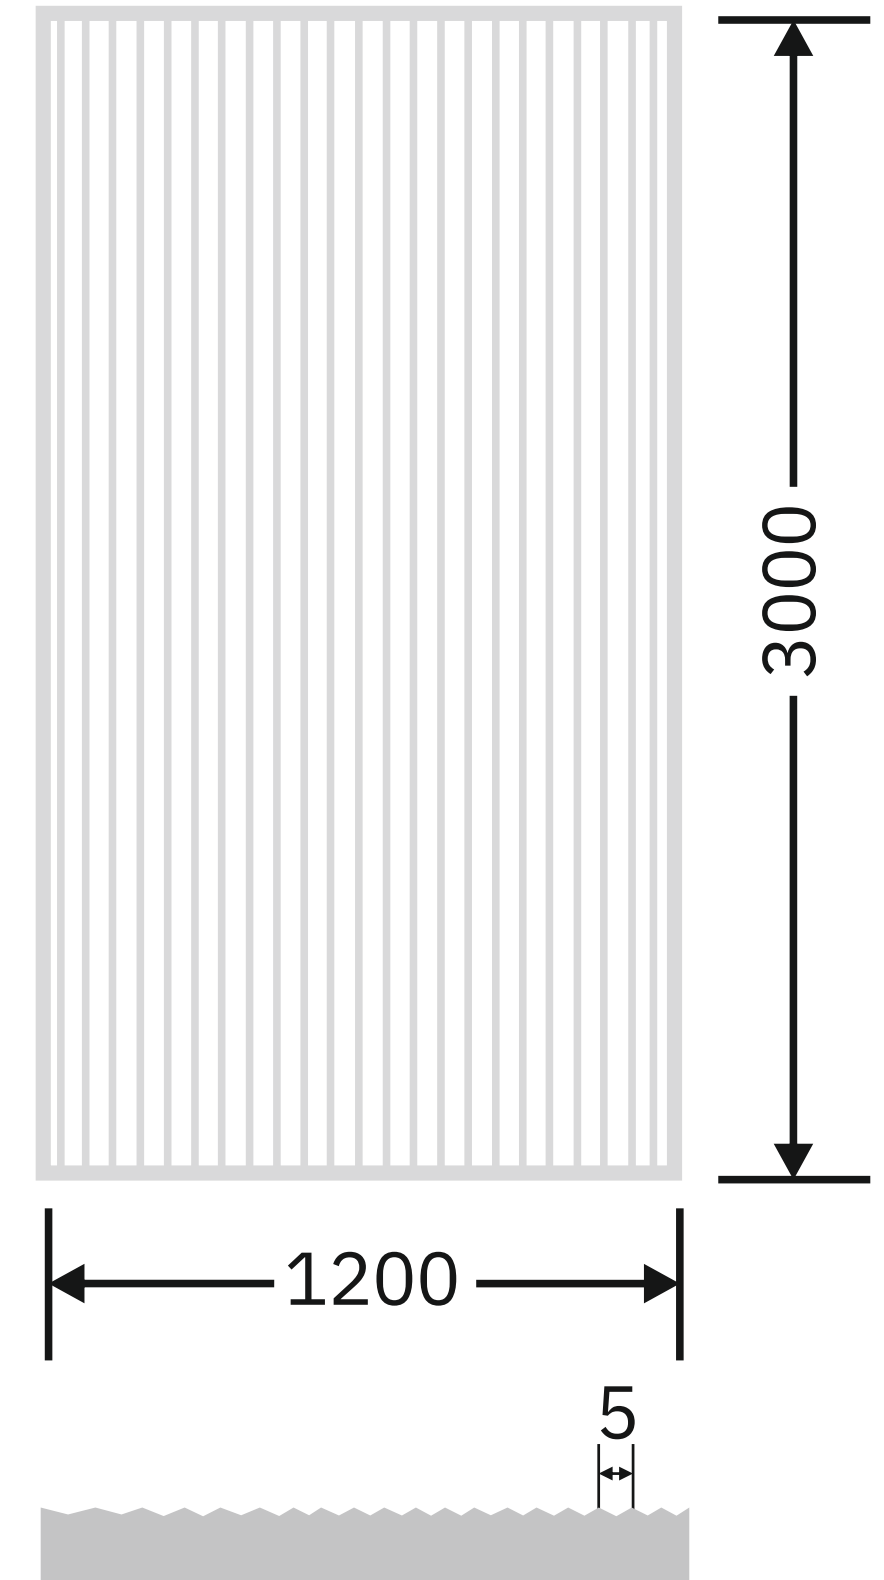

Flute Orientation

Article Code :Reeded Copper Soft  
Standard Size (WxH) : 1200x3000mm  
Standard Thickness :10mm Laminated

\*This is a creative photograph. Actual product may vary.  
\*Color may vary lot to lot. please ask for fresh sample before placing order.

**Flute Orientation**

Article Code :Masterline Extra Clear Soft  
Standard Size (WxH) : 1200x3000mm  
Standard Thickness :10mm Laminated

\*This is a creative photograph. Actual product may vary.  
\*Color may vary lot to lot. please ask for fresh sample before placing order.

**Flute Orientation**

Article Code :Masterline Grey Soft  
Standard Size (WxH) : 1200x3000mm  
Standard Thickness :10mm Laminated

\*This is a creative photograph. Actual product may vary.  
\*Color may vary lot to lot. please ask for fresh sample before placing order.

Flute Orientation

Article Code :Masterline Copper Soft  
Standard Size (WxH) : 1200x3000mm  
Standard Thickness :10mm Laminated

\*This is a creative photograph. Actual product may vary.  
\*Color may vary lot to lot. please ask for fresh sample before placing order.