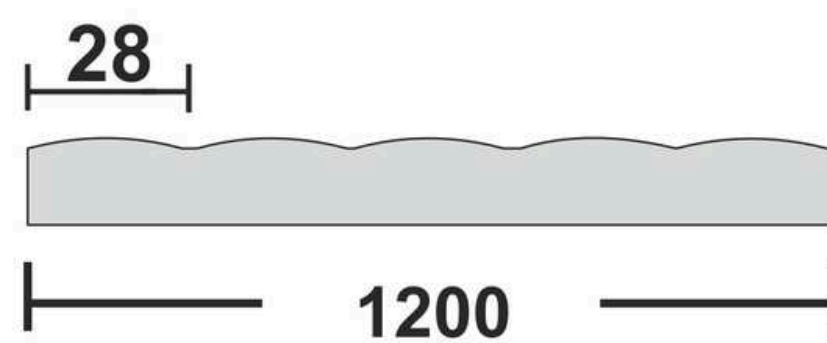

**Flute Orientation**

Article Code : Luxe Brown Soft  
Standard Size (WxH) : 1200x3000mm  
Standard Thickness : 9mm Laminated

\*This is a creative photograph. Actual product may vary.  
\*Color may vary lot to lot. please ask for fresh sample before placing order.

**Flute Orientation**

Article Code : Luxe Copper Soft  
Standard Size (WxH) : 1200x3000mm  
Standard Thickness : 9mm Laminated

\*This is a creative photograph. Actual product may vary.  
\*Color may vary lot to lot. please ask for fresh sample before placing order.