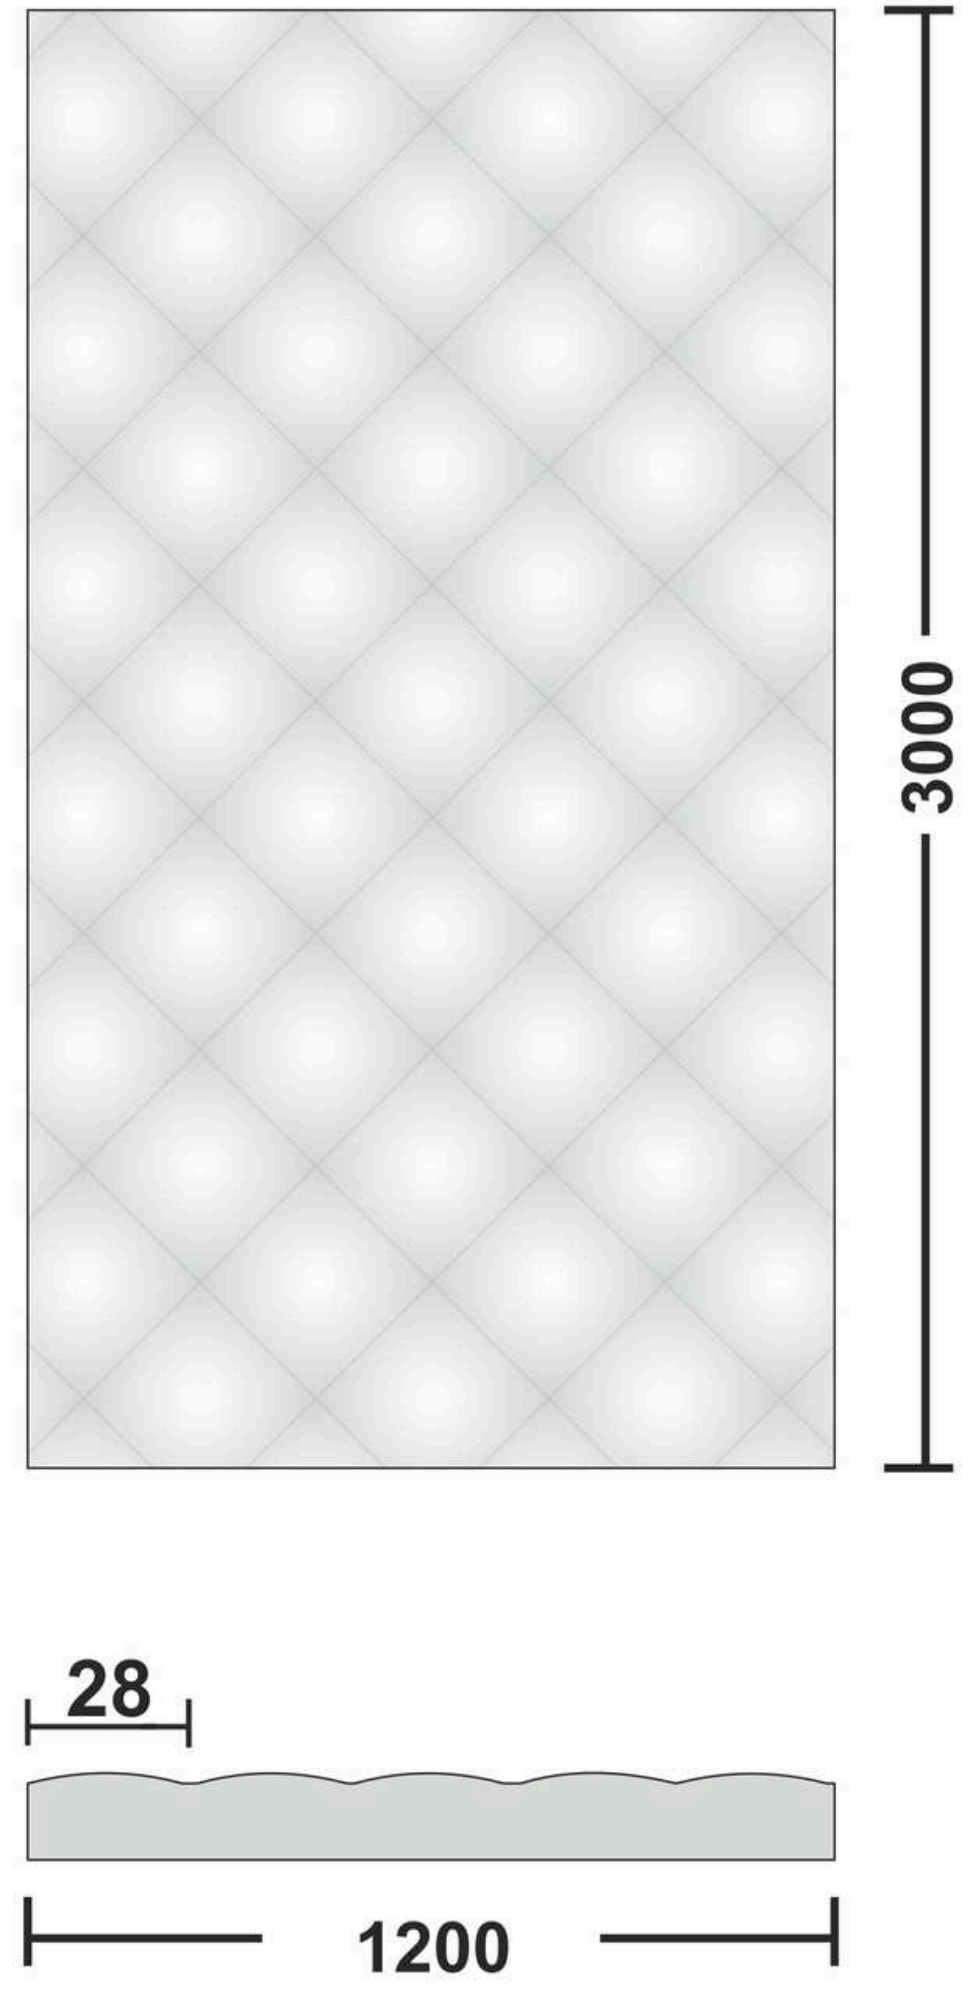

Flute Orientation

Article Code : Luxe Blue Soft
Standard Size (WxH) : 1200x3000mm
Standard Thickness : 9mm Laminated

*This is a creative photograph. Actual product may vary.
*Color may vary lot to lot. please ask for fresh sample before placing order.