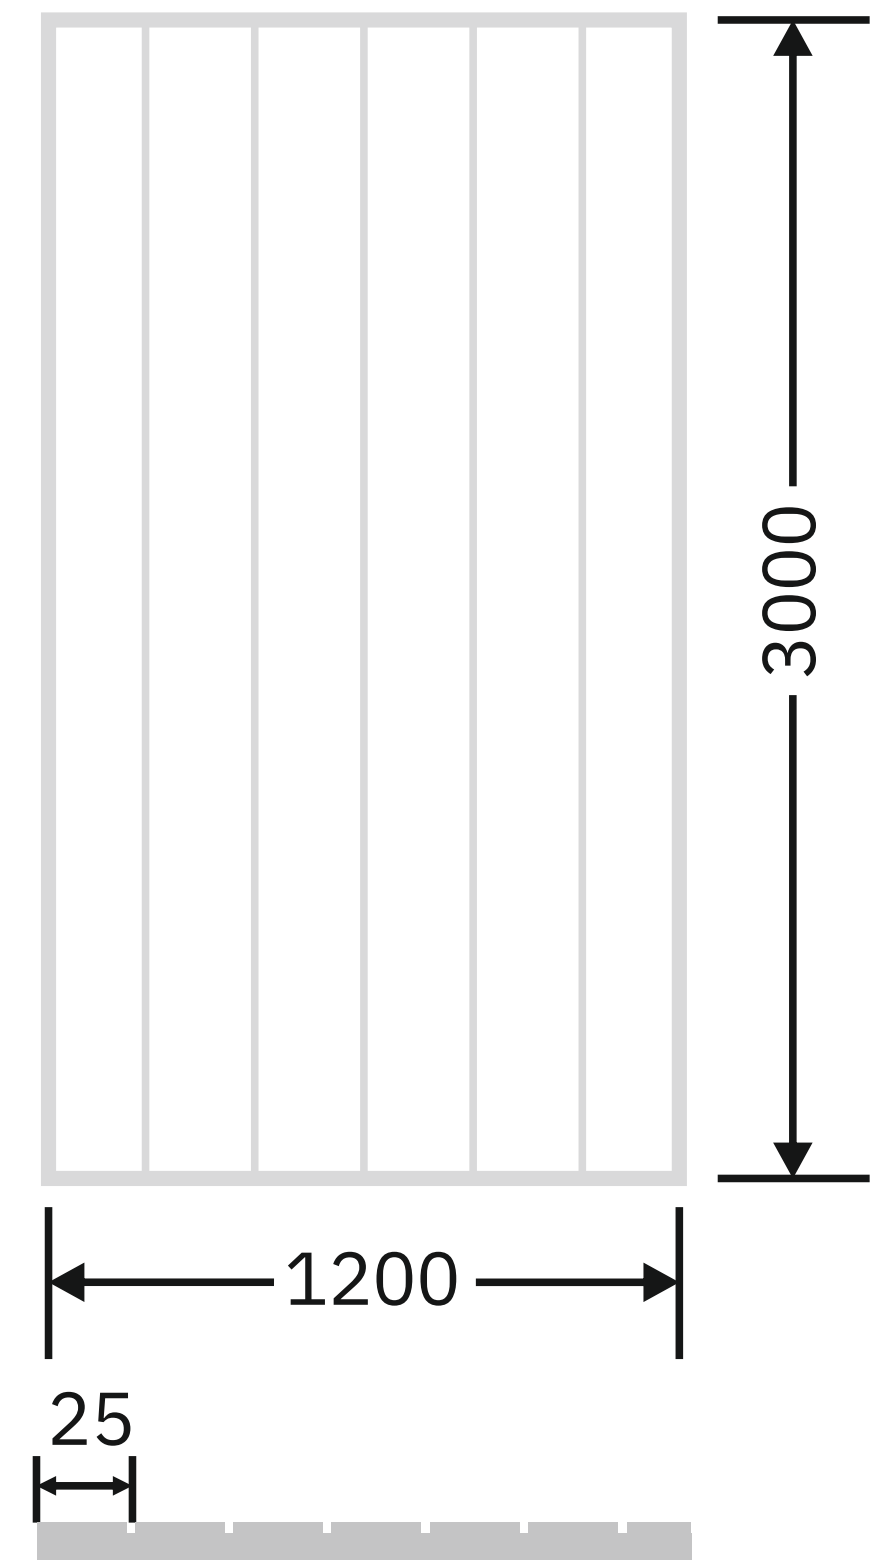

Line Orientation

Article Code :Mist Line Blue Soft
Standard Size (WxH) : 1200x3000mm
Standard Thickness :10mm Laminated

*This is a creative photograph. Actual product may vary.
*Color may vary lot to lot. please ask for fresh sample before placing order.