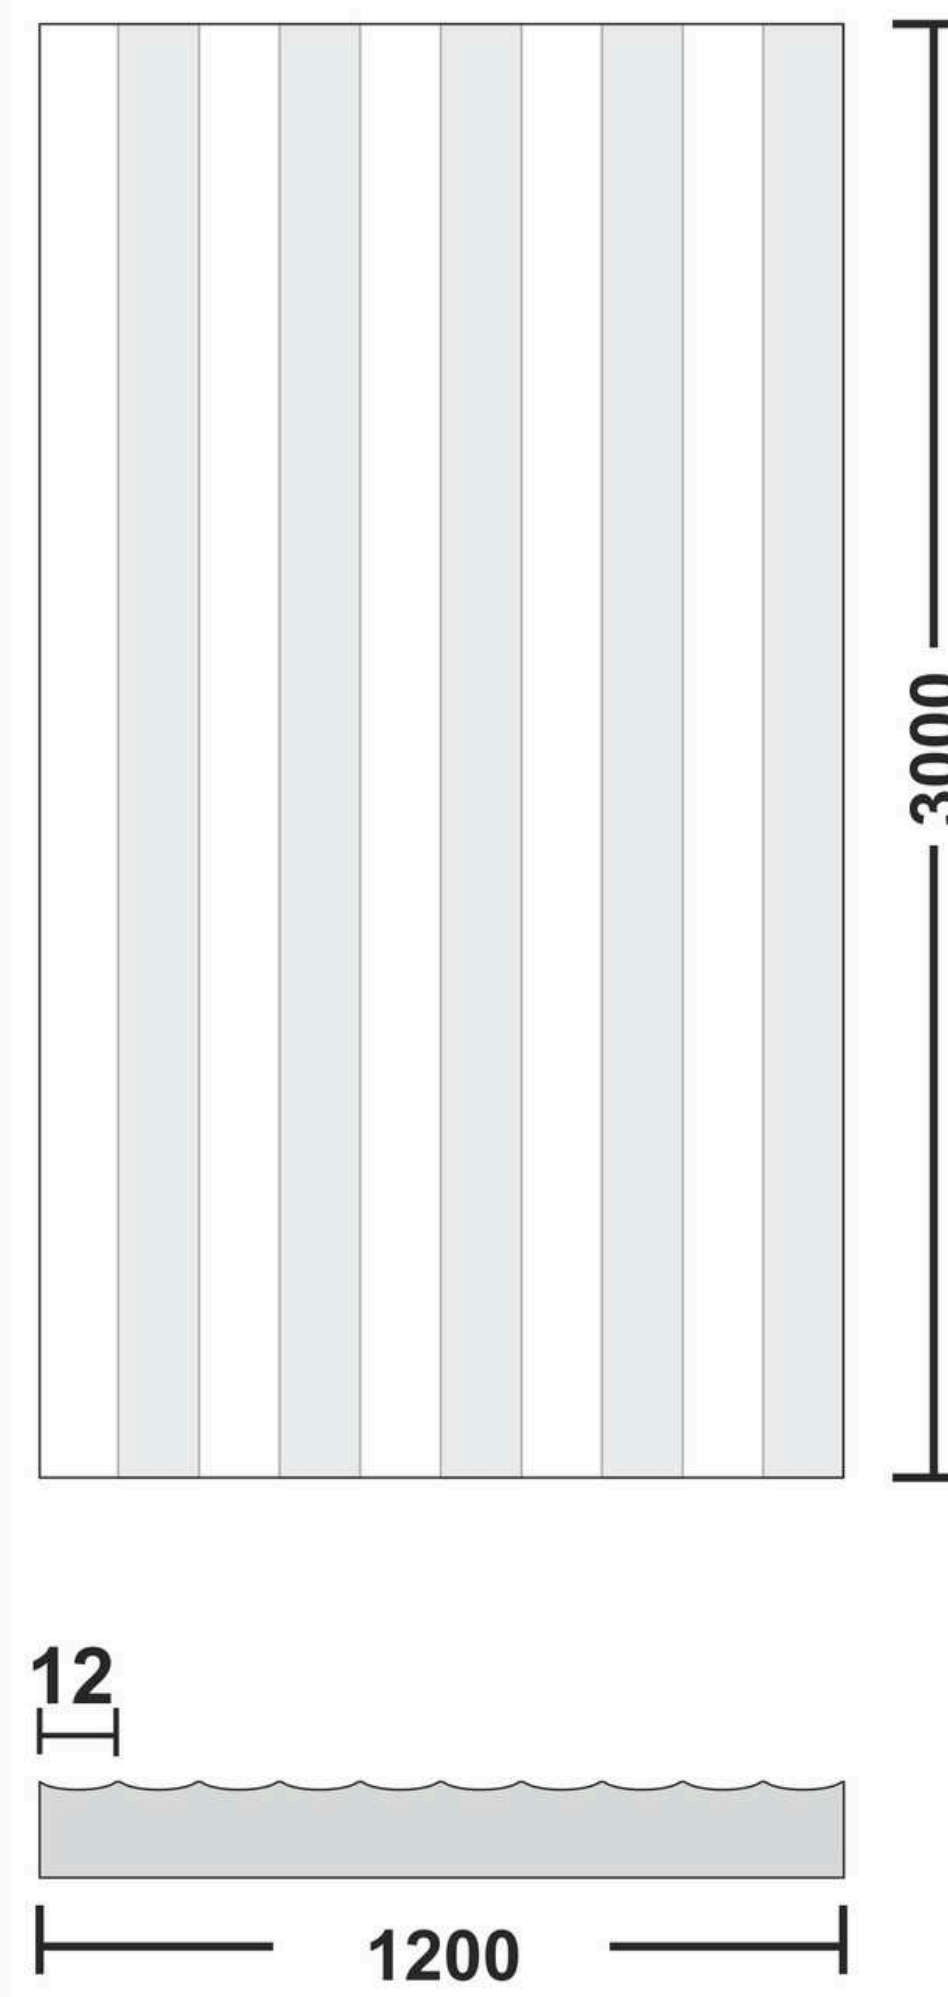

**Flute Orientation**

Article Code : Polar Copper Soft  
Standard Size (WxH) : 1200x3000mm  
Standard Thickness : 9mm Laminated

\*This is a creative photograph. Actual product may vary.  
\*Color may vary lot to lot. please ask for fresh sample before placing order.