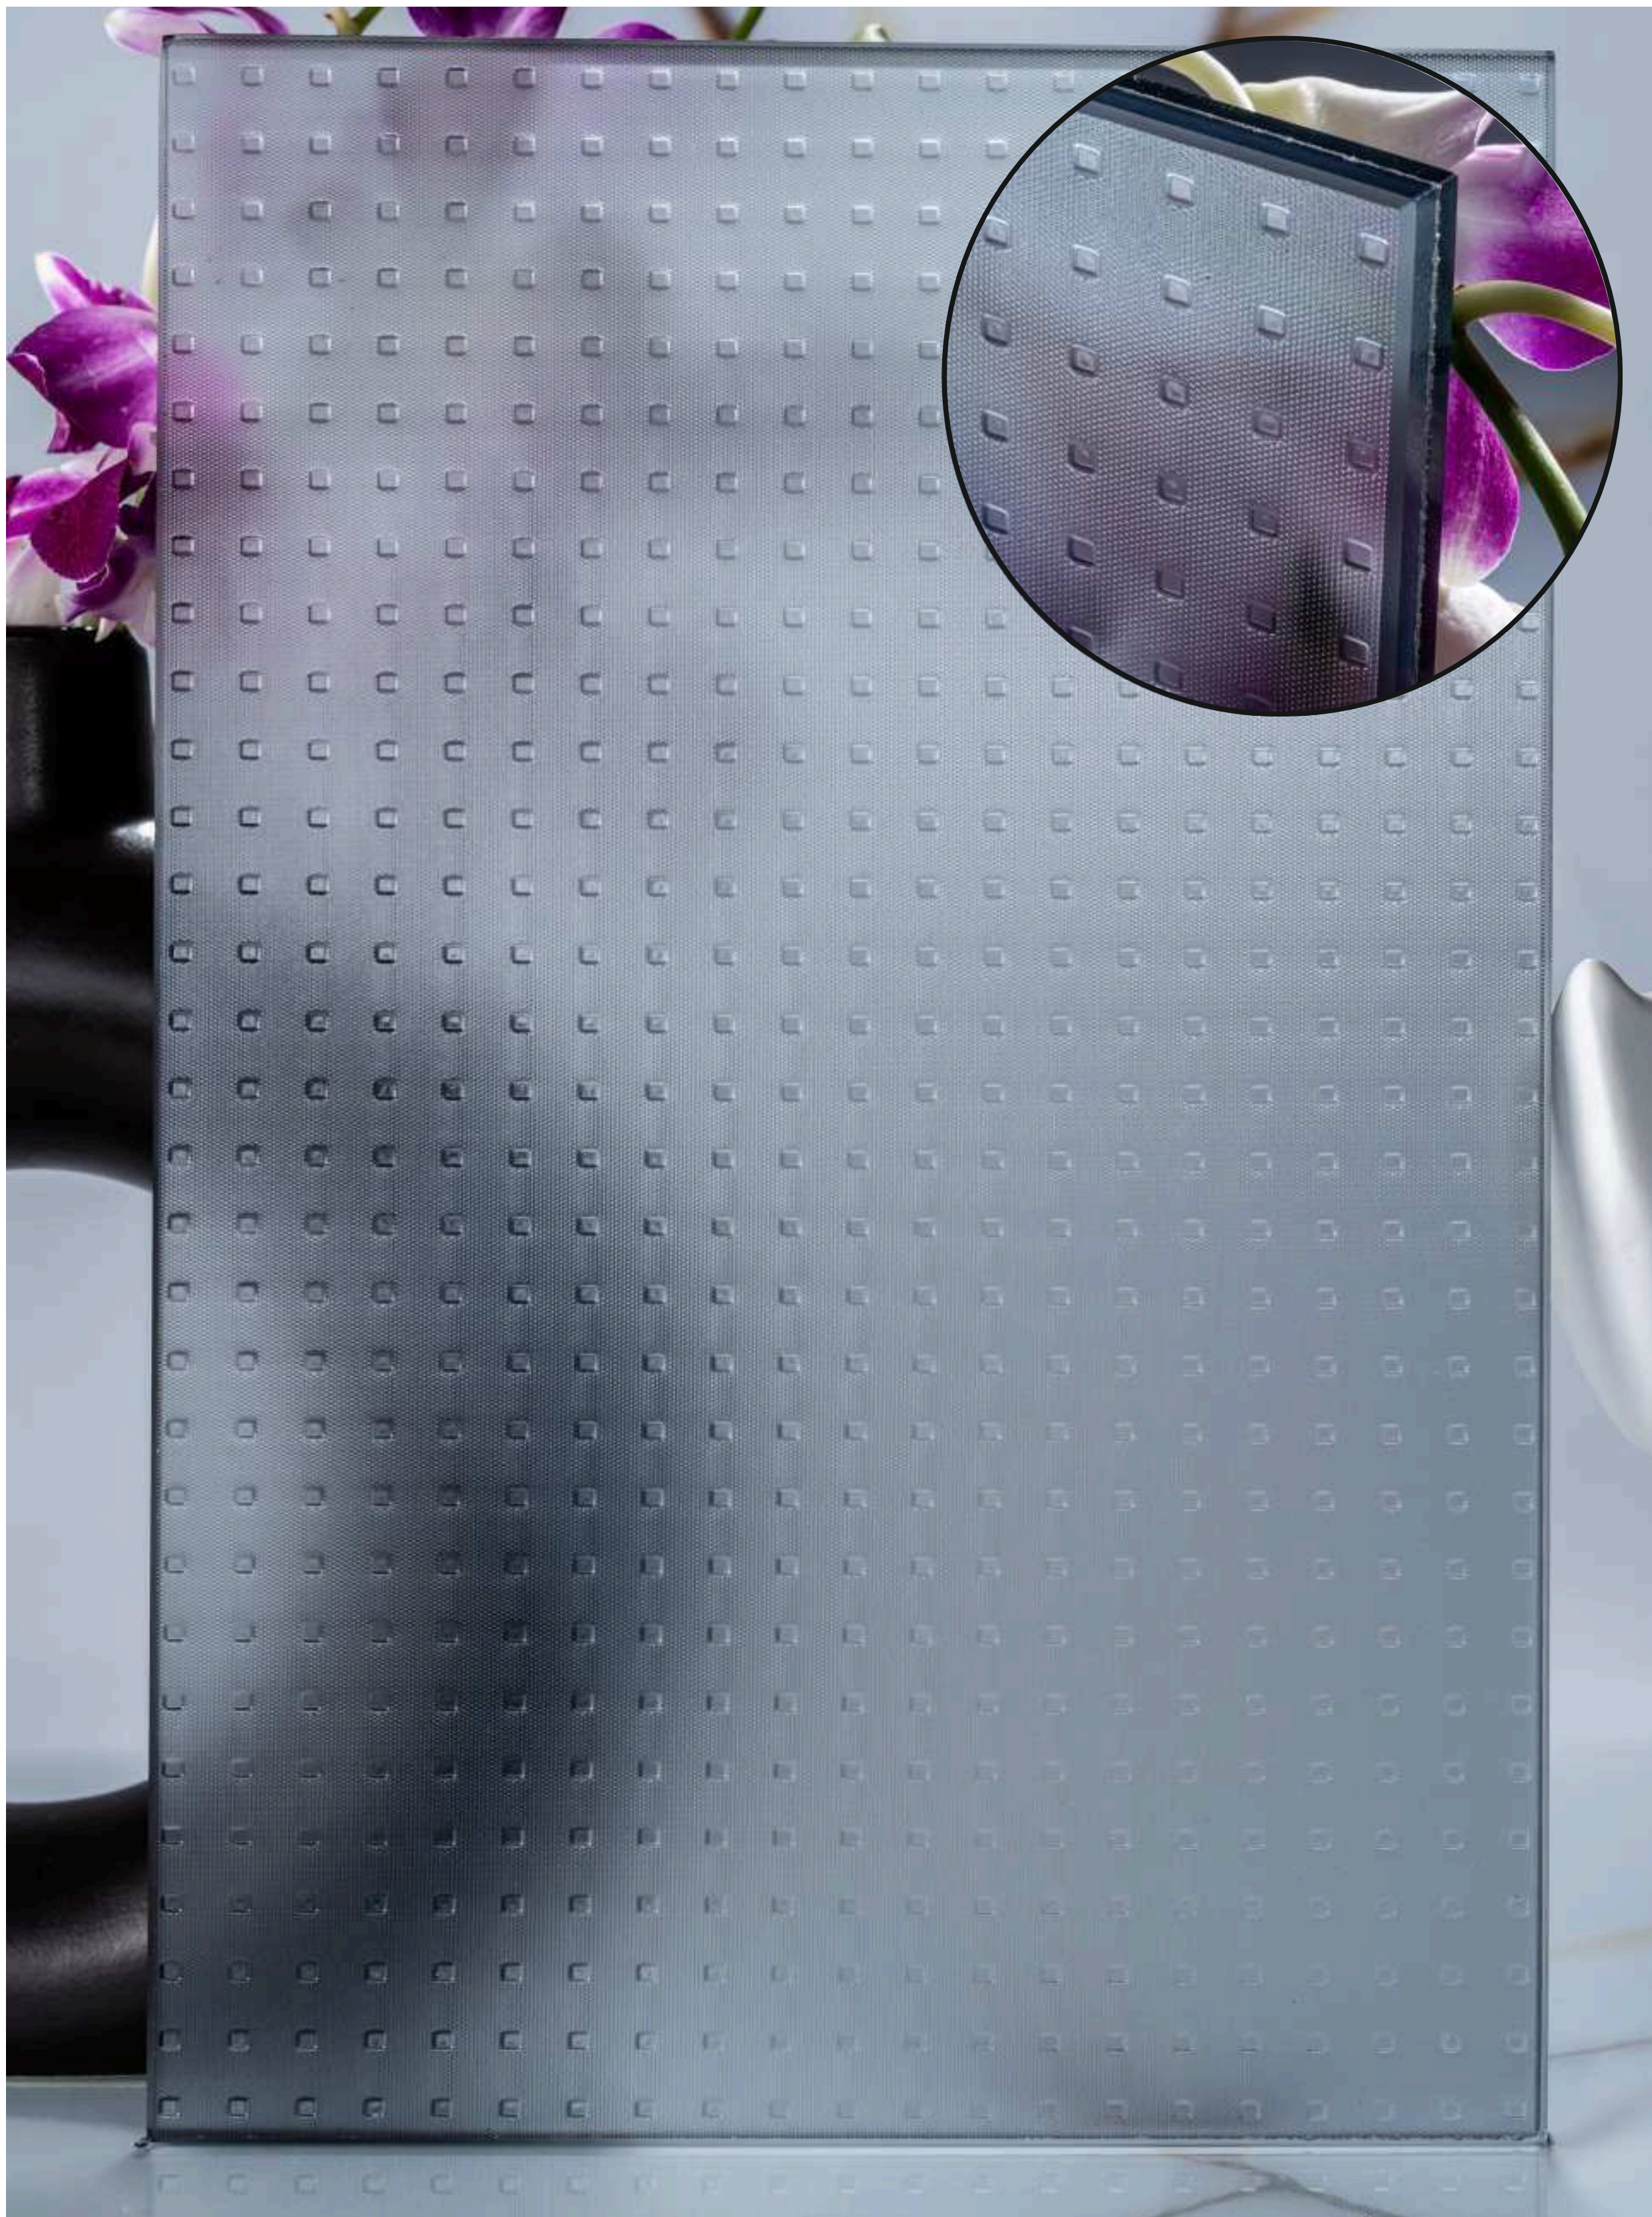

Article Code :Mist Square Grey Soft
Standard Size (WxH) : 1200x3000mm
Standard Thickness :10mm Laminated

*This is a creative photograph. Actual product may vary.
*Color may vary lot to lot. please ask for fresh sample before placing order.