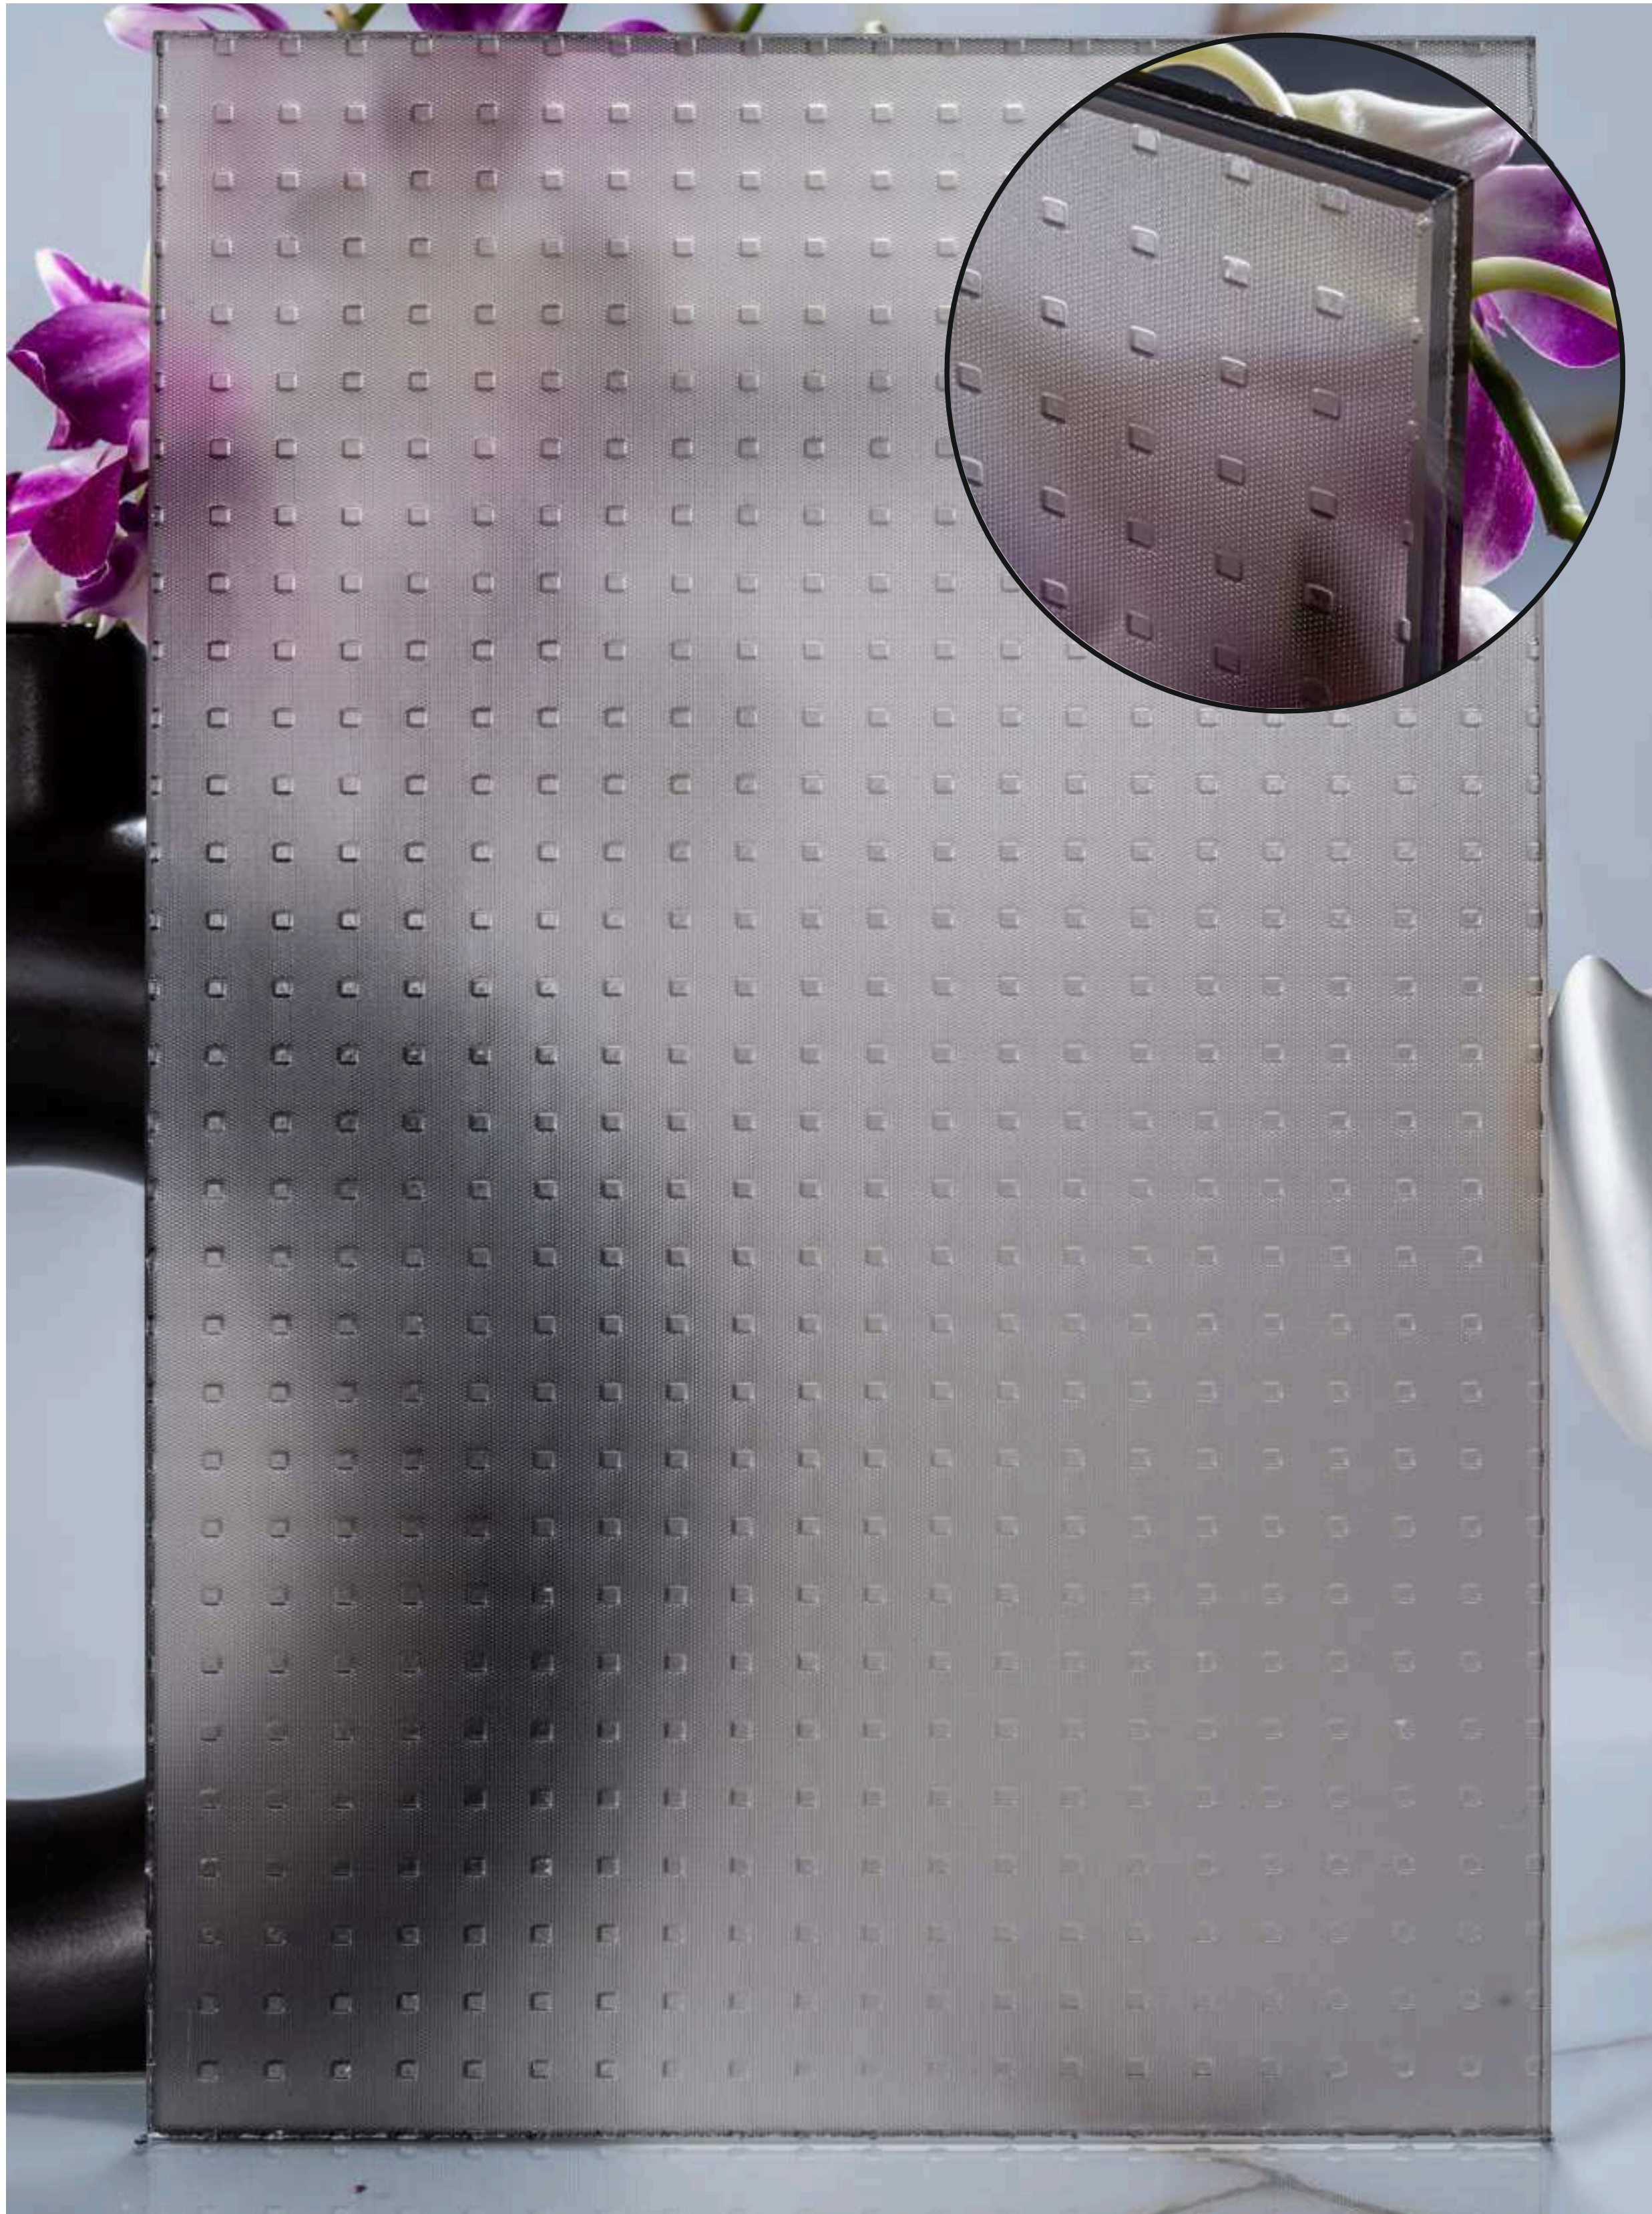

Article Code :Mist Square Brown Soft
Standard Size (WxH) : 1200x3000mm
Standard Thickness :10mm Laminated

*This is a creative photograph. Actual product may vary.
*Color may vary lot to lot. please ask for fresh sample before placing order.