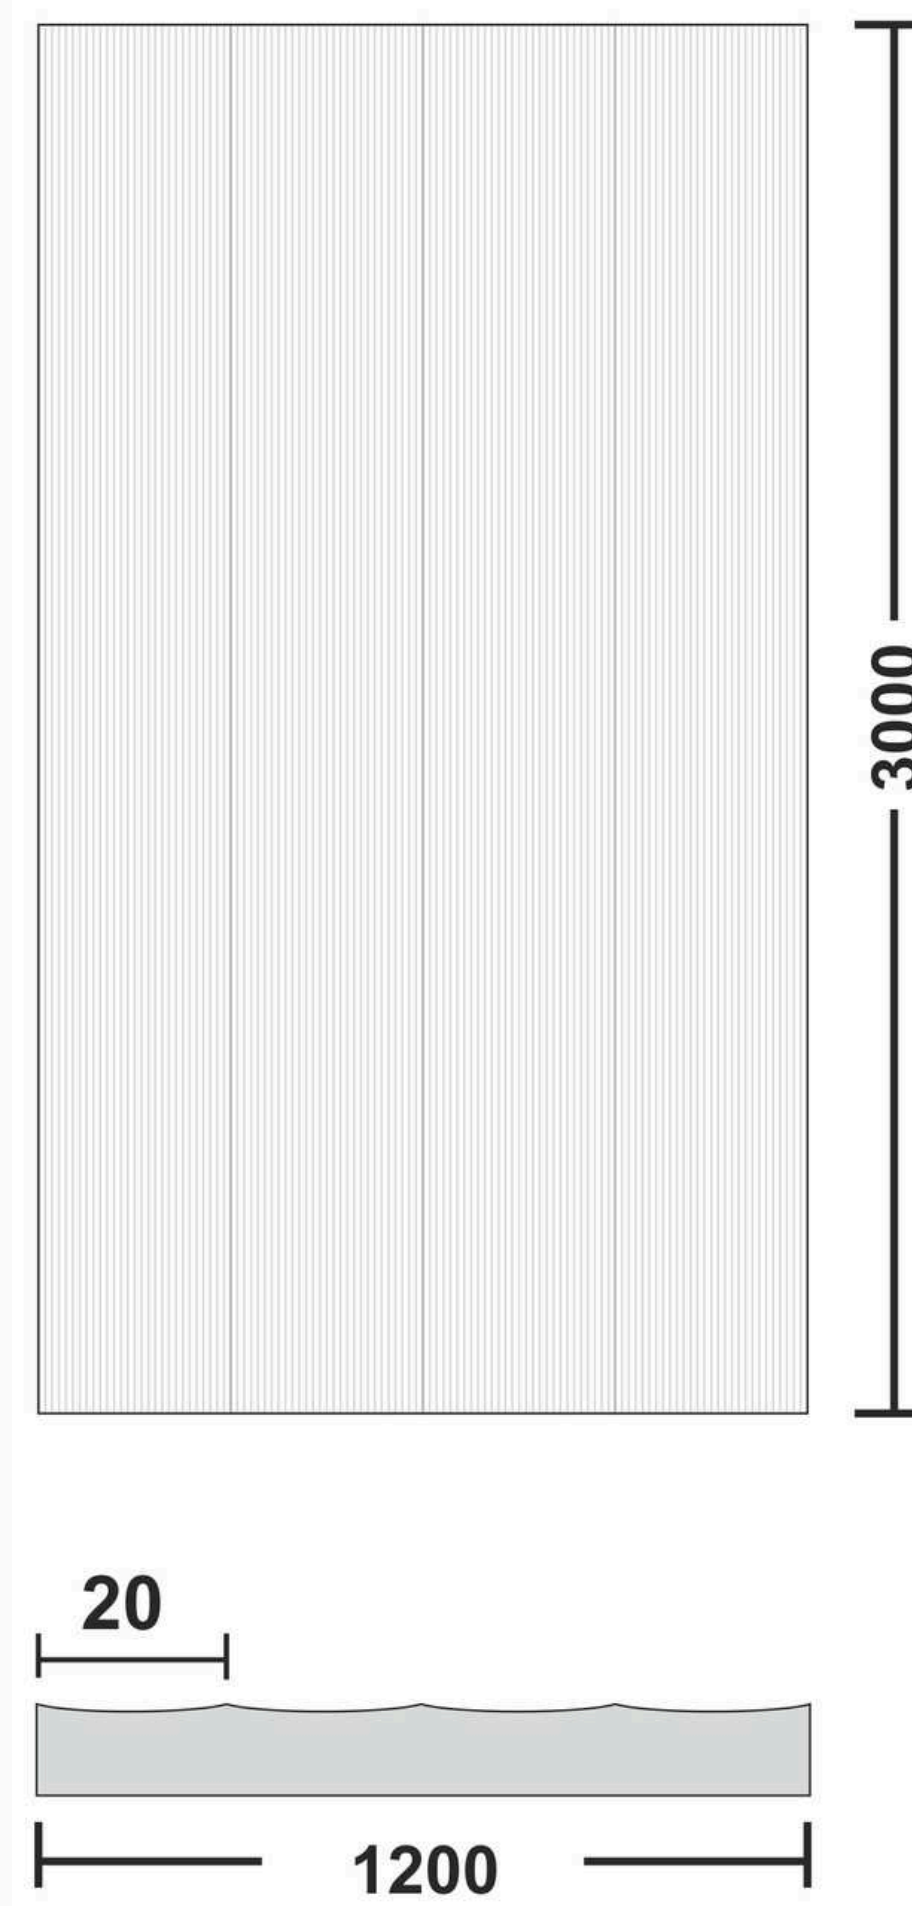

Flute Orientation

Article Code : Sheer Blue Soft
Standard Size (WxH) : 1200x3000mm
Standard Thickness : 9mm Laminated

*This is a creative photograph. Actual product may vary.
*Color may vary lot to lot. please ask for fresh sample before placing order.