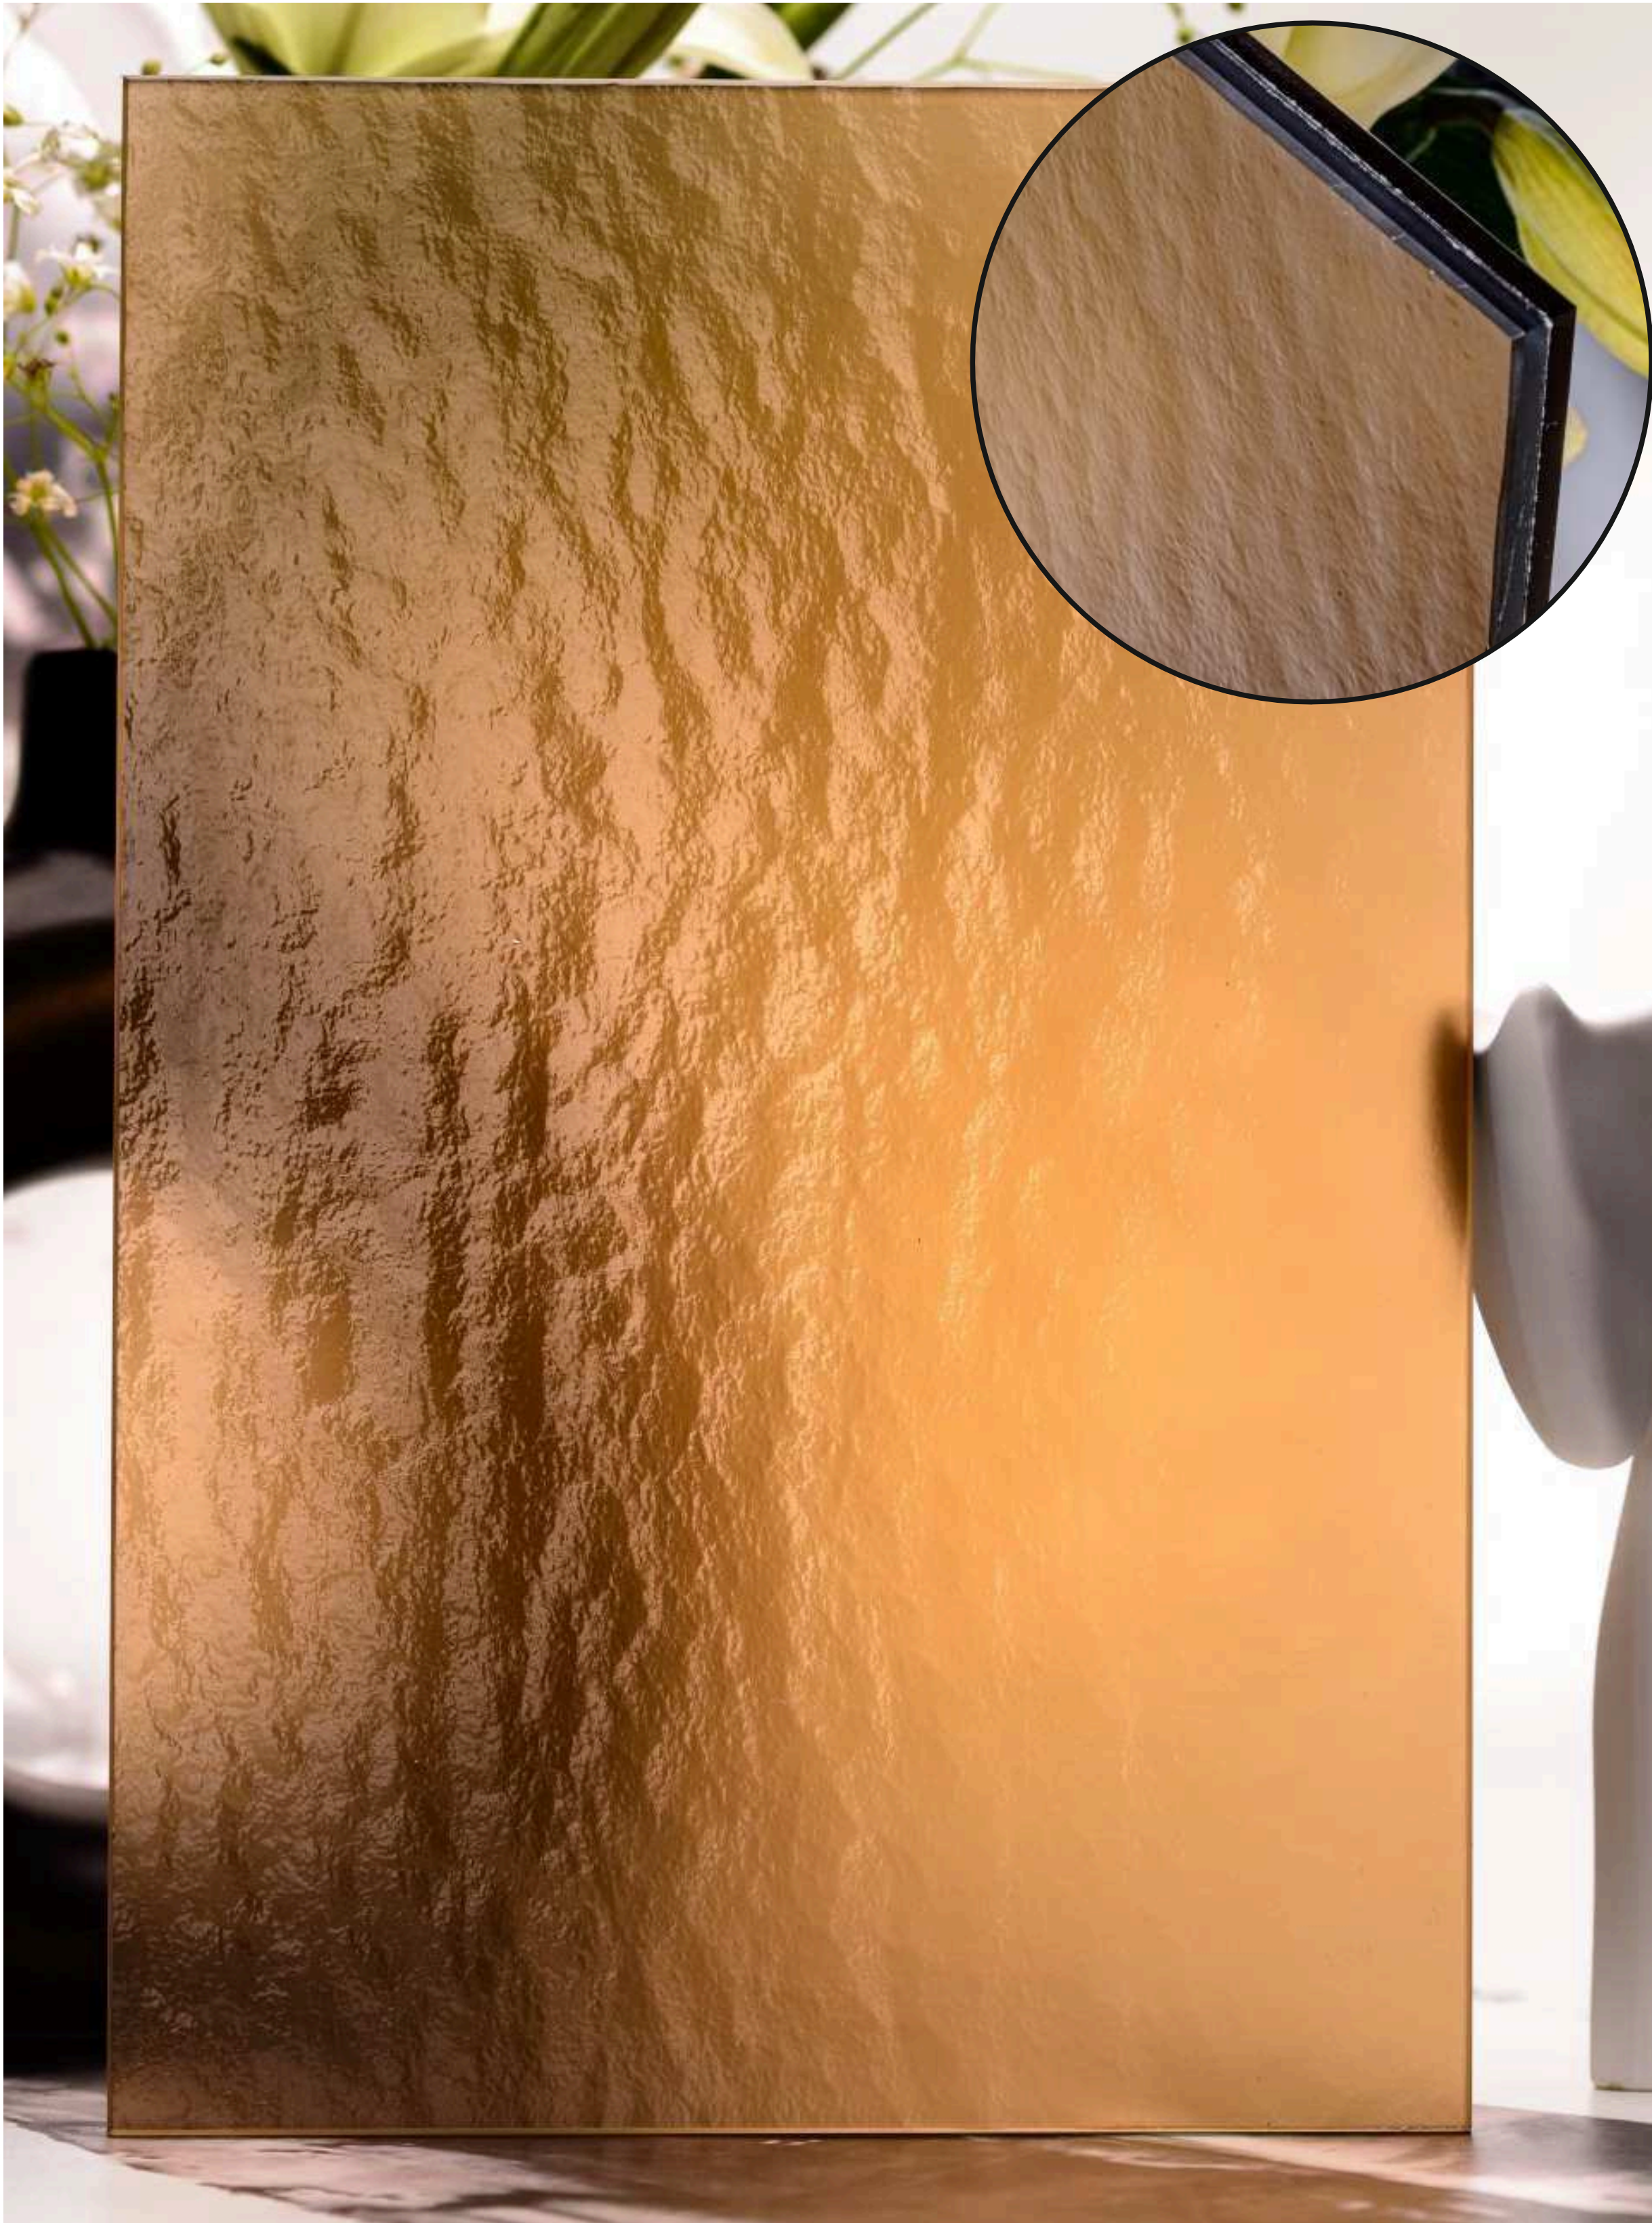

Article Code :Cloud Copper Soft
Standard Size (WxH) : 1200x3000mm
Standard Thickness :9mm Laminated

*This is a creative photograph. Actual product may vary.
*Color may vary lot to lot. please ask for fresh sample before placing order.