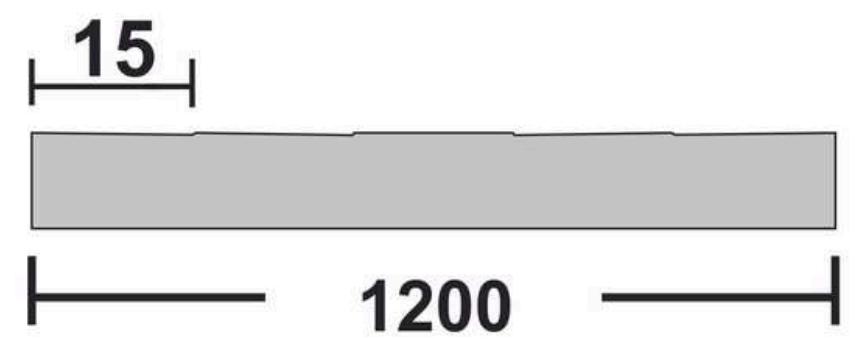

Flute Orientation

Article Code : Flex Gold Soft
Standard Size (WxH) : 1200x3000mm
Standard Thickness : 9mm Laminated

*This is a creative photograph. Actual product may vary.
*Color may vary lot to lot. please ask for fresh sample before placing order.