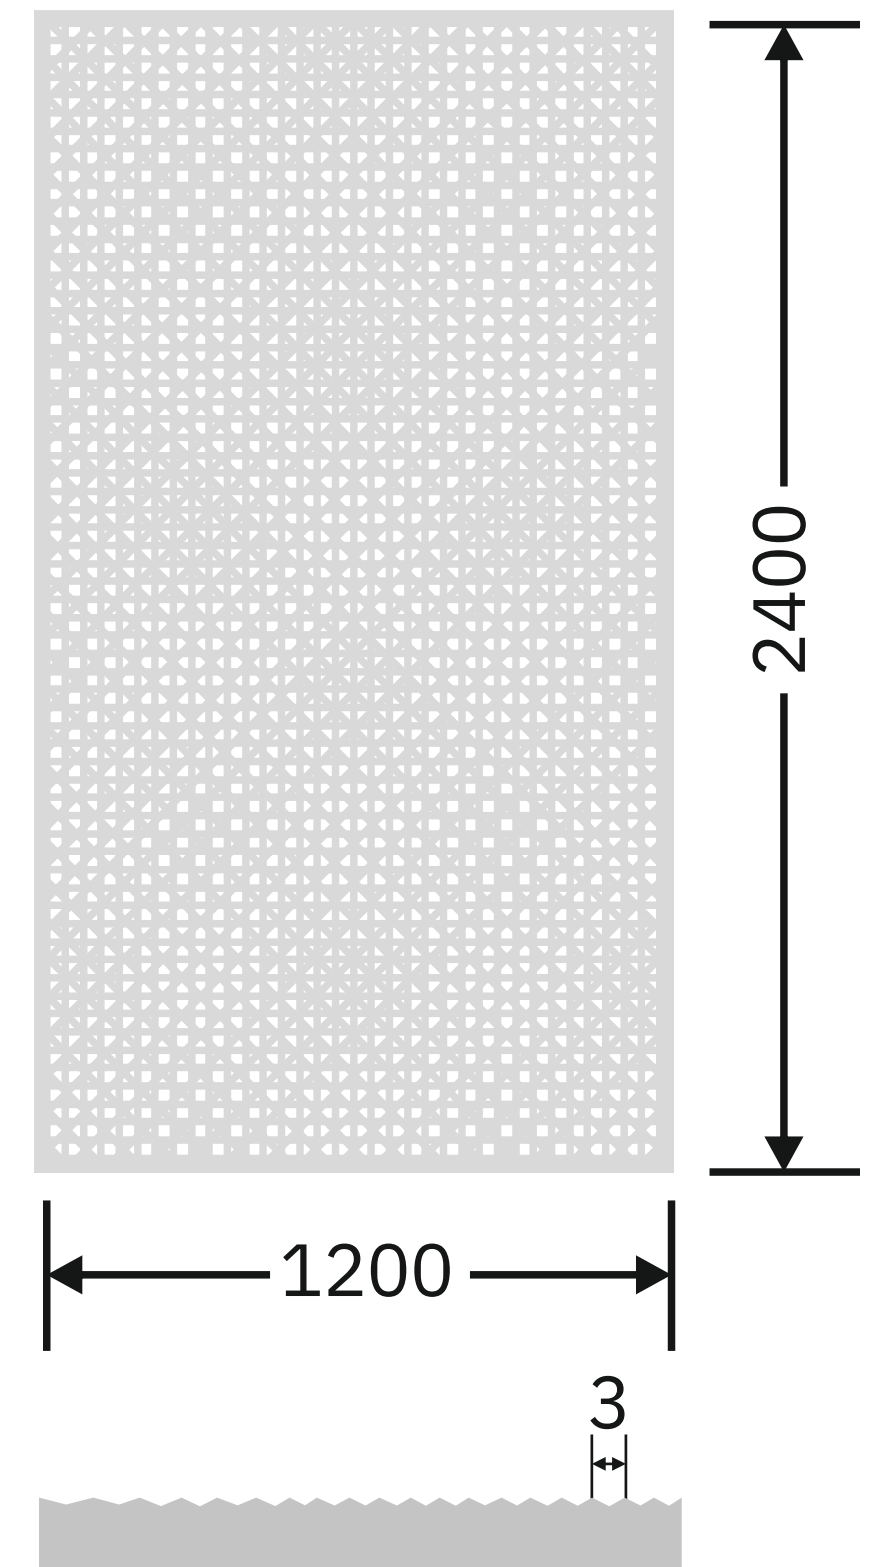

Flute Orientation

Article Code :Benz Blue Soft
Standard Size (WxH) : 1200x2400mm
Standard Thickness :10mm Laminated

*This is a creative photograph. Actual product may vary.
*Color may vary lot to lot. please ask for fresh sample before placing order.