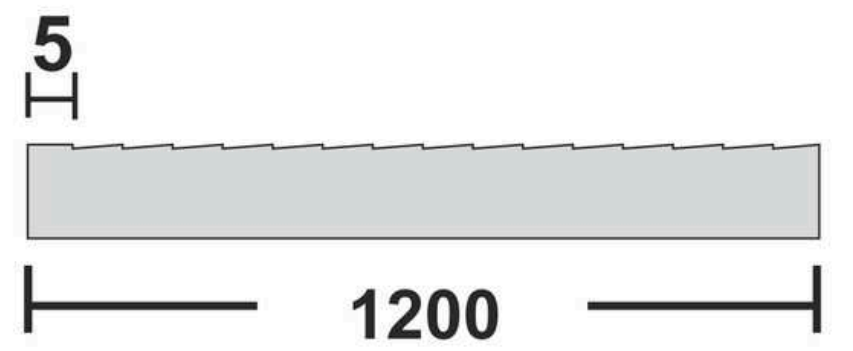

Flute Orientation

Article Code : Outlook Copper Soft
Standard Size (WxH) : 1200x3000mm
Standard Thickness :10mm Laminated

*This is a creative photograph. Actual product may vary.
*Color may vary lot to lot. please ask for fresh sample before placing order.