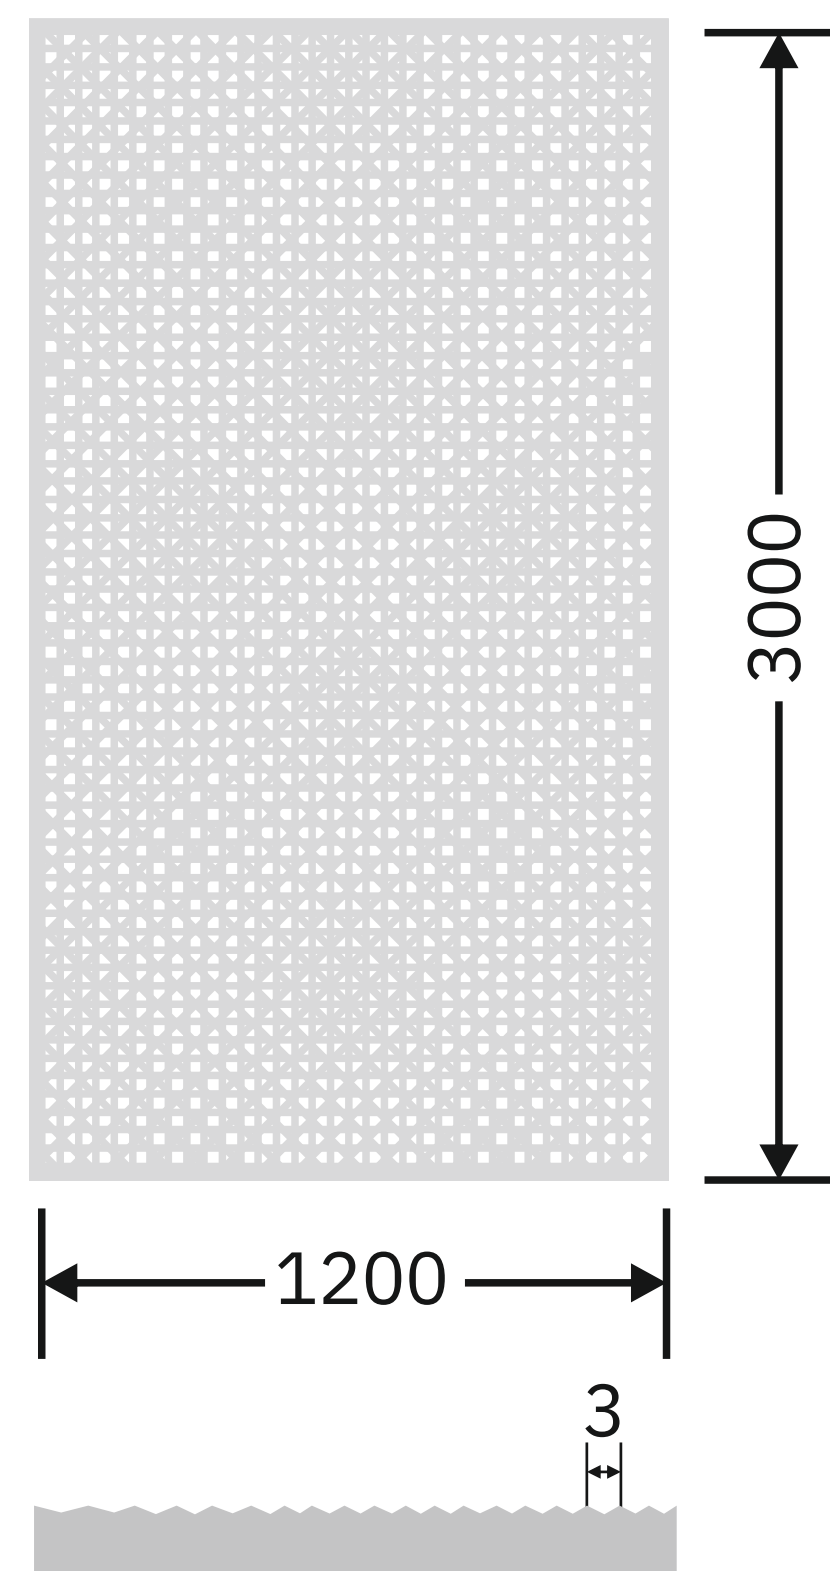

Flute Orientation

Article Code :Benz Copper Soft
Standard Size (WxH) : 1200x3000mm
Standard Thickness :10mm Laminated

*This is a creative photograph. Actual product may vary.
*Color may vary lot to lot. please ask for fresh sample before placing order.