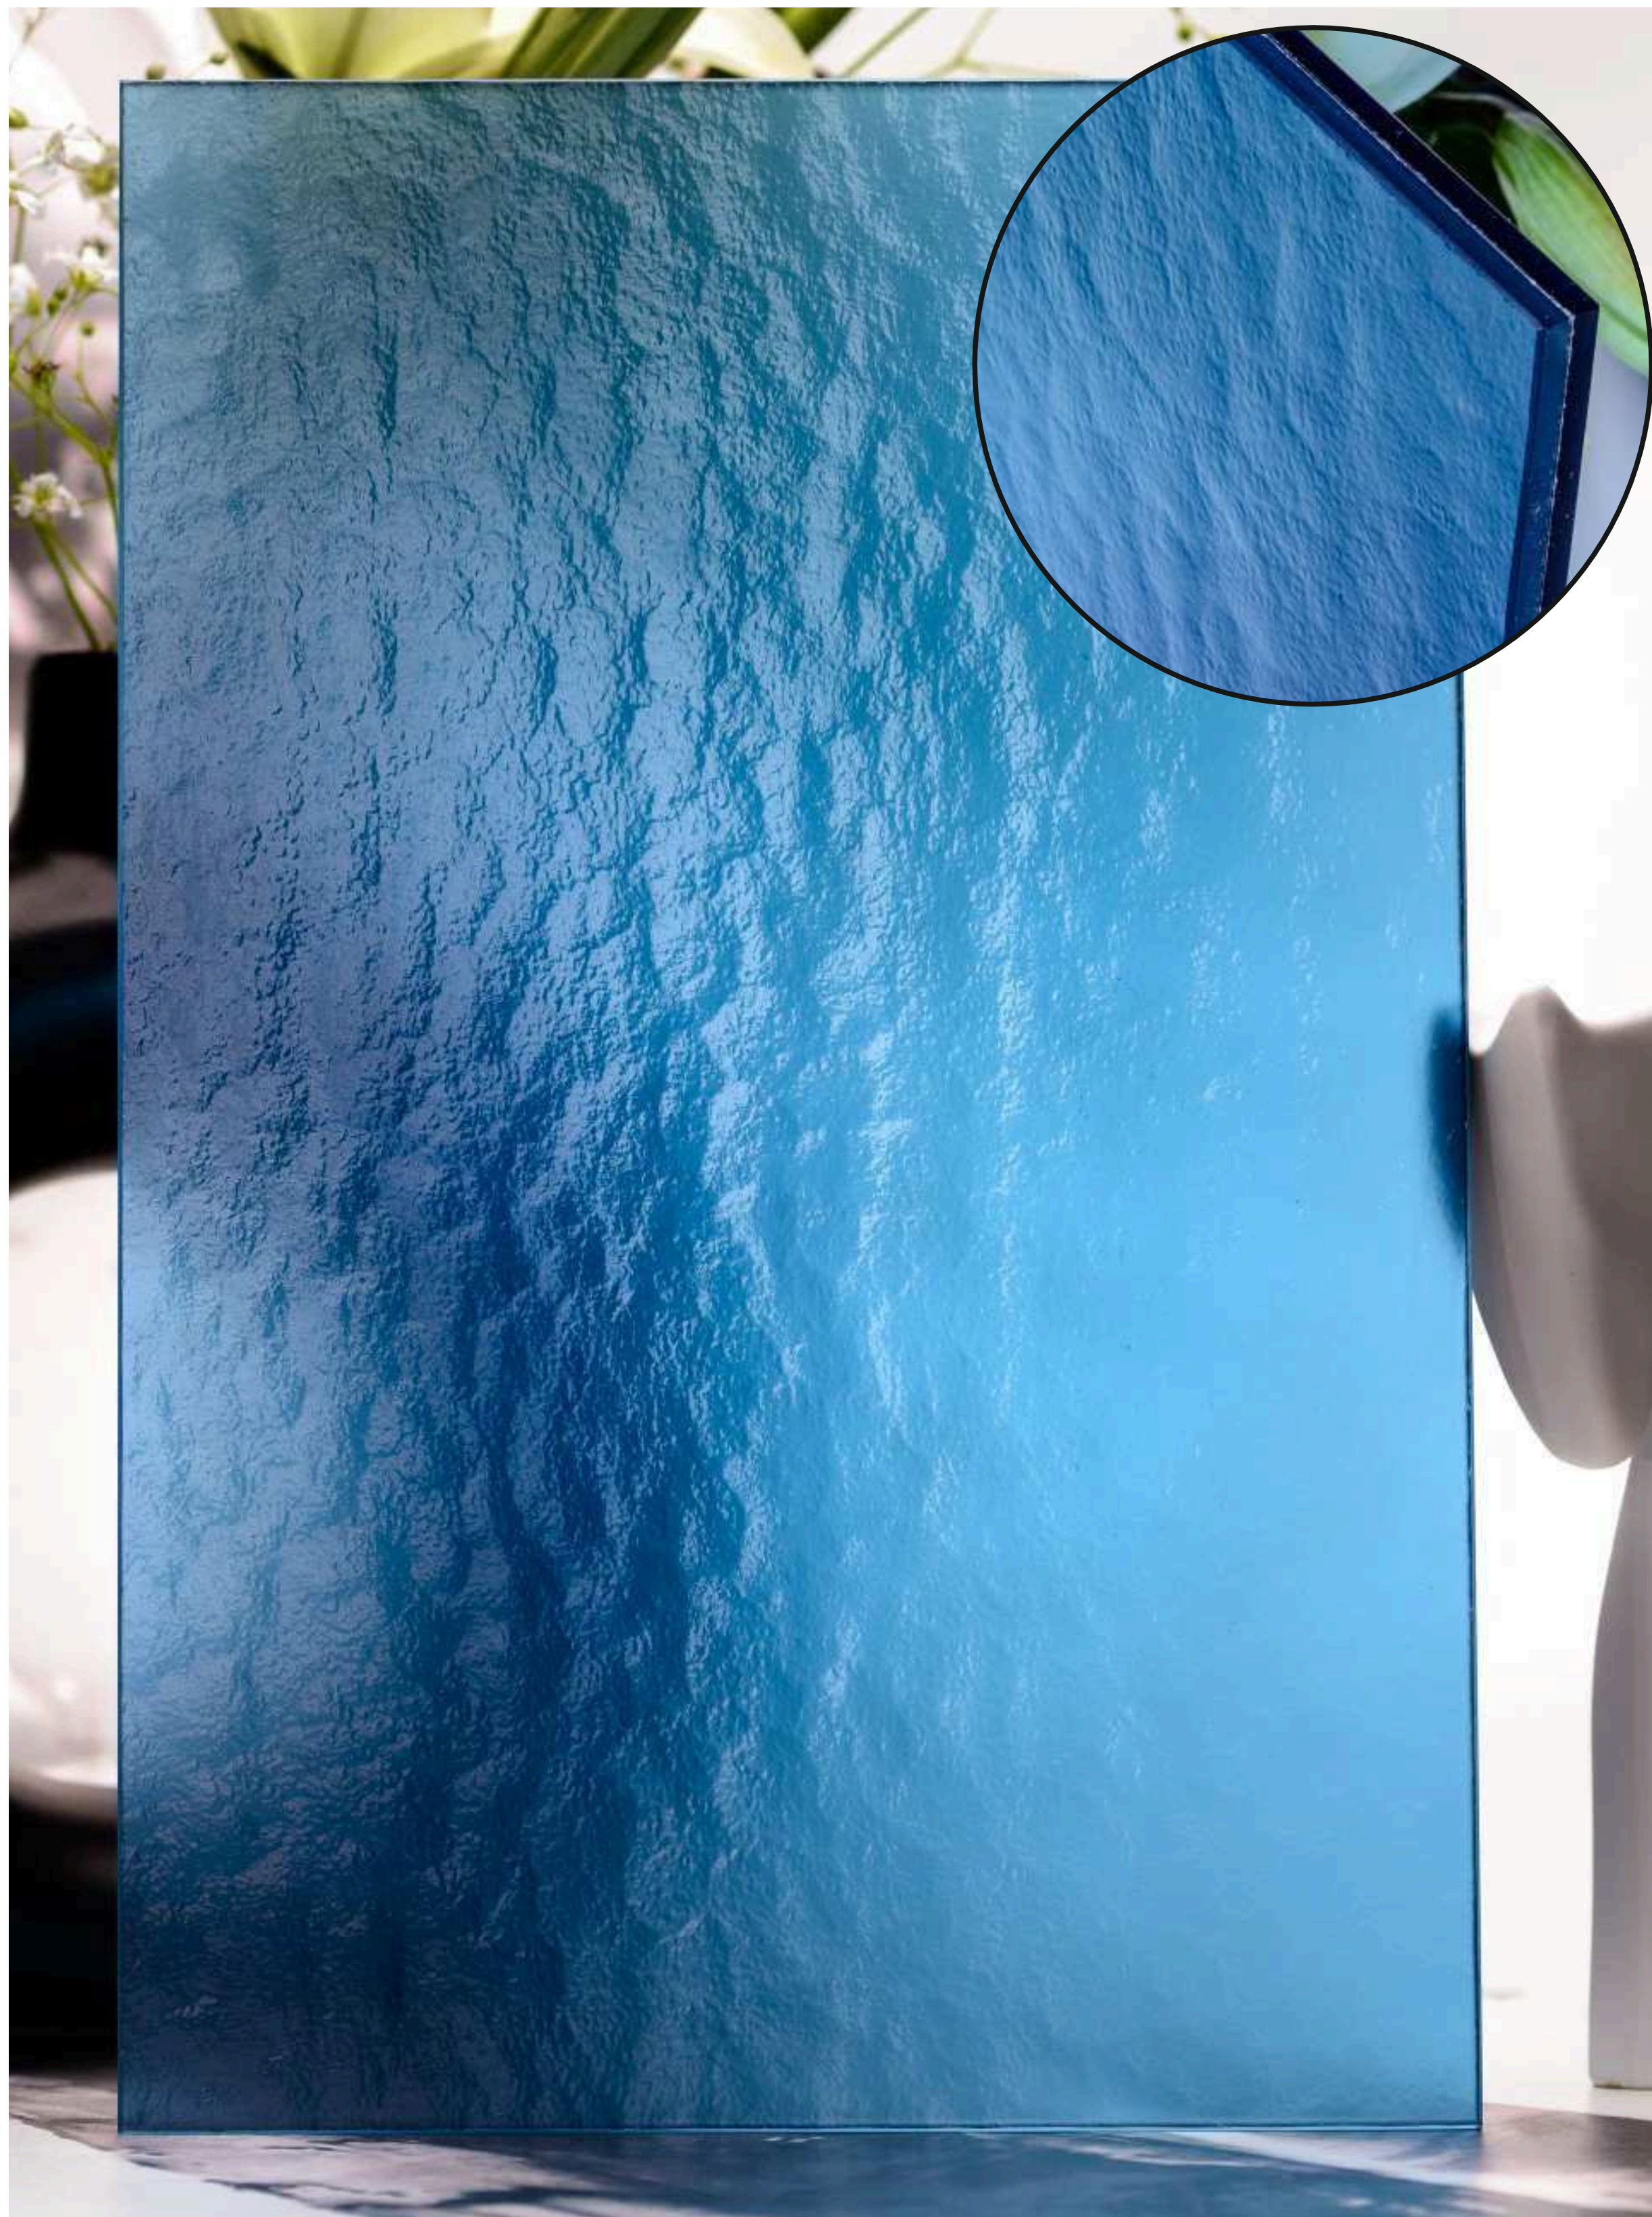

Article Code :Cloud Blue Soft
Standard Size (WxH) : 1200x2400mm
Standard Thickness :9mm Laminated

* This is a creative photograph. Actual product may vary.
* Color may vary lot to lot. please ask for fresh sample before placing order.