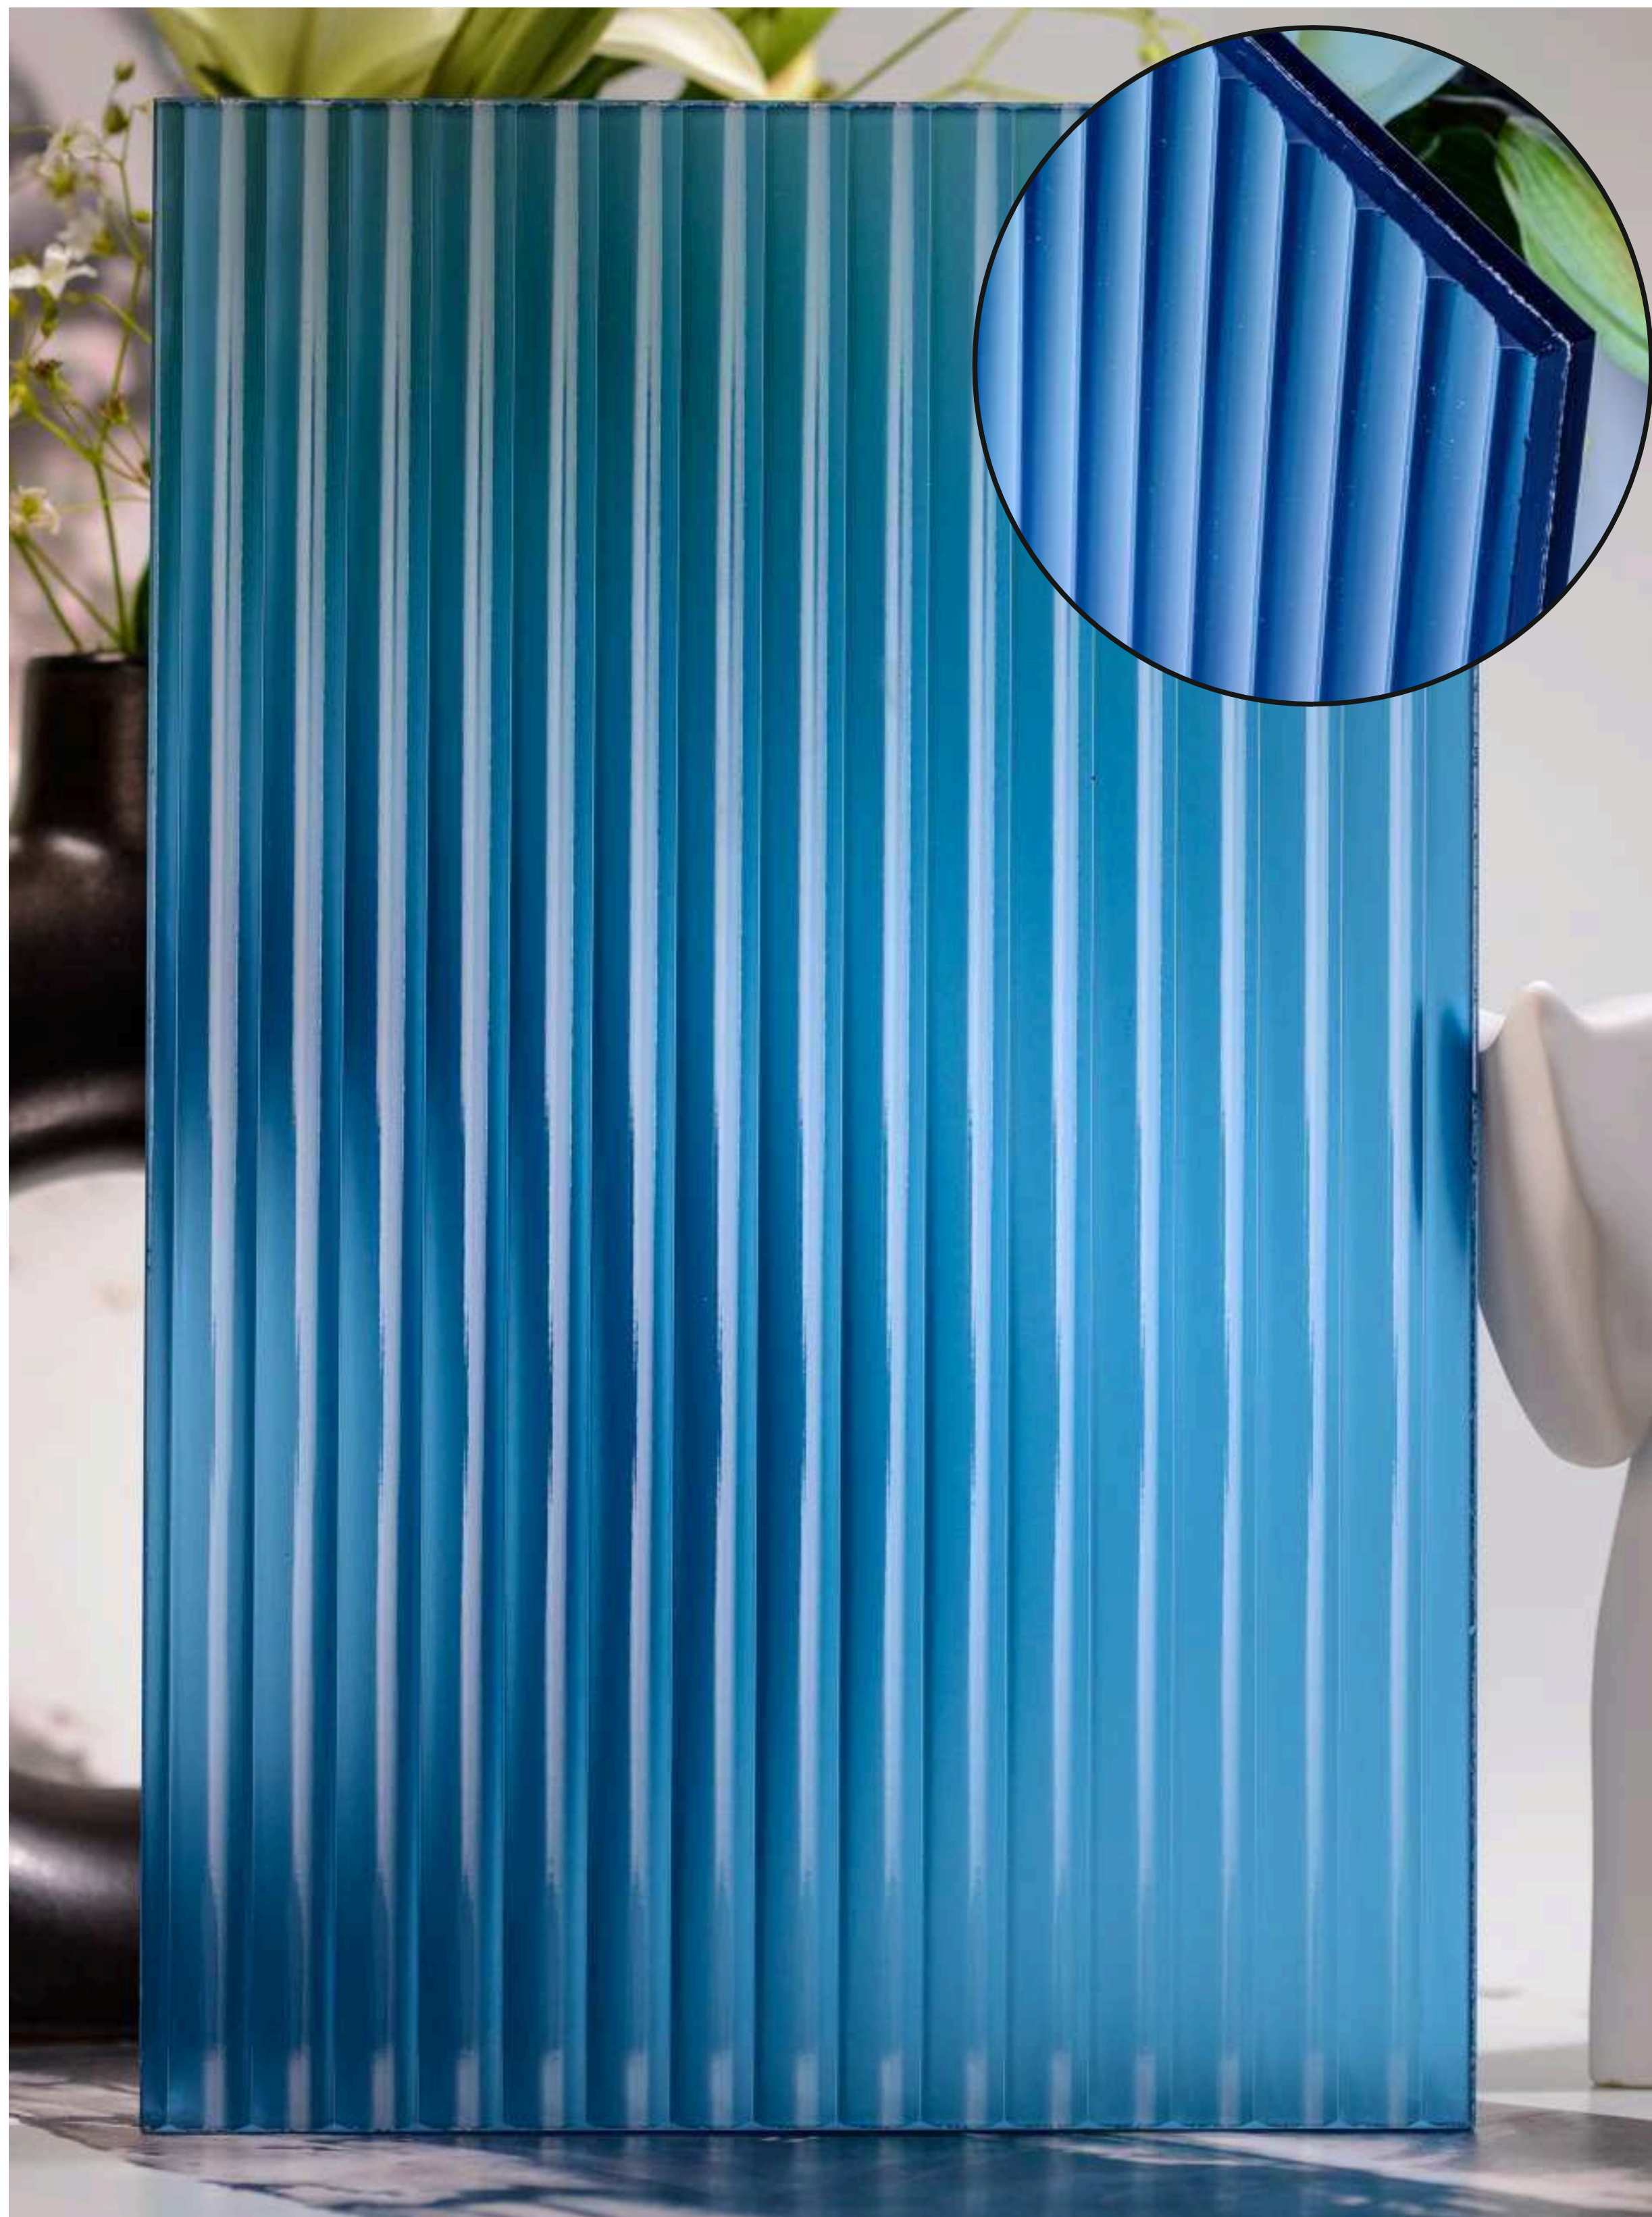

Article Code :Reeded Blue Soft
Standard Size (WxH) : 1200x2400mm
Standard Thickness :10mm Laminated

* This is a creative photograph. Actual product may vary.
* Color may vary lot to lot. please ask for fresh sample before placing order.