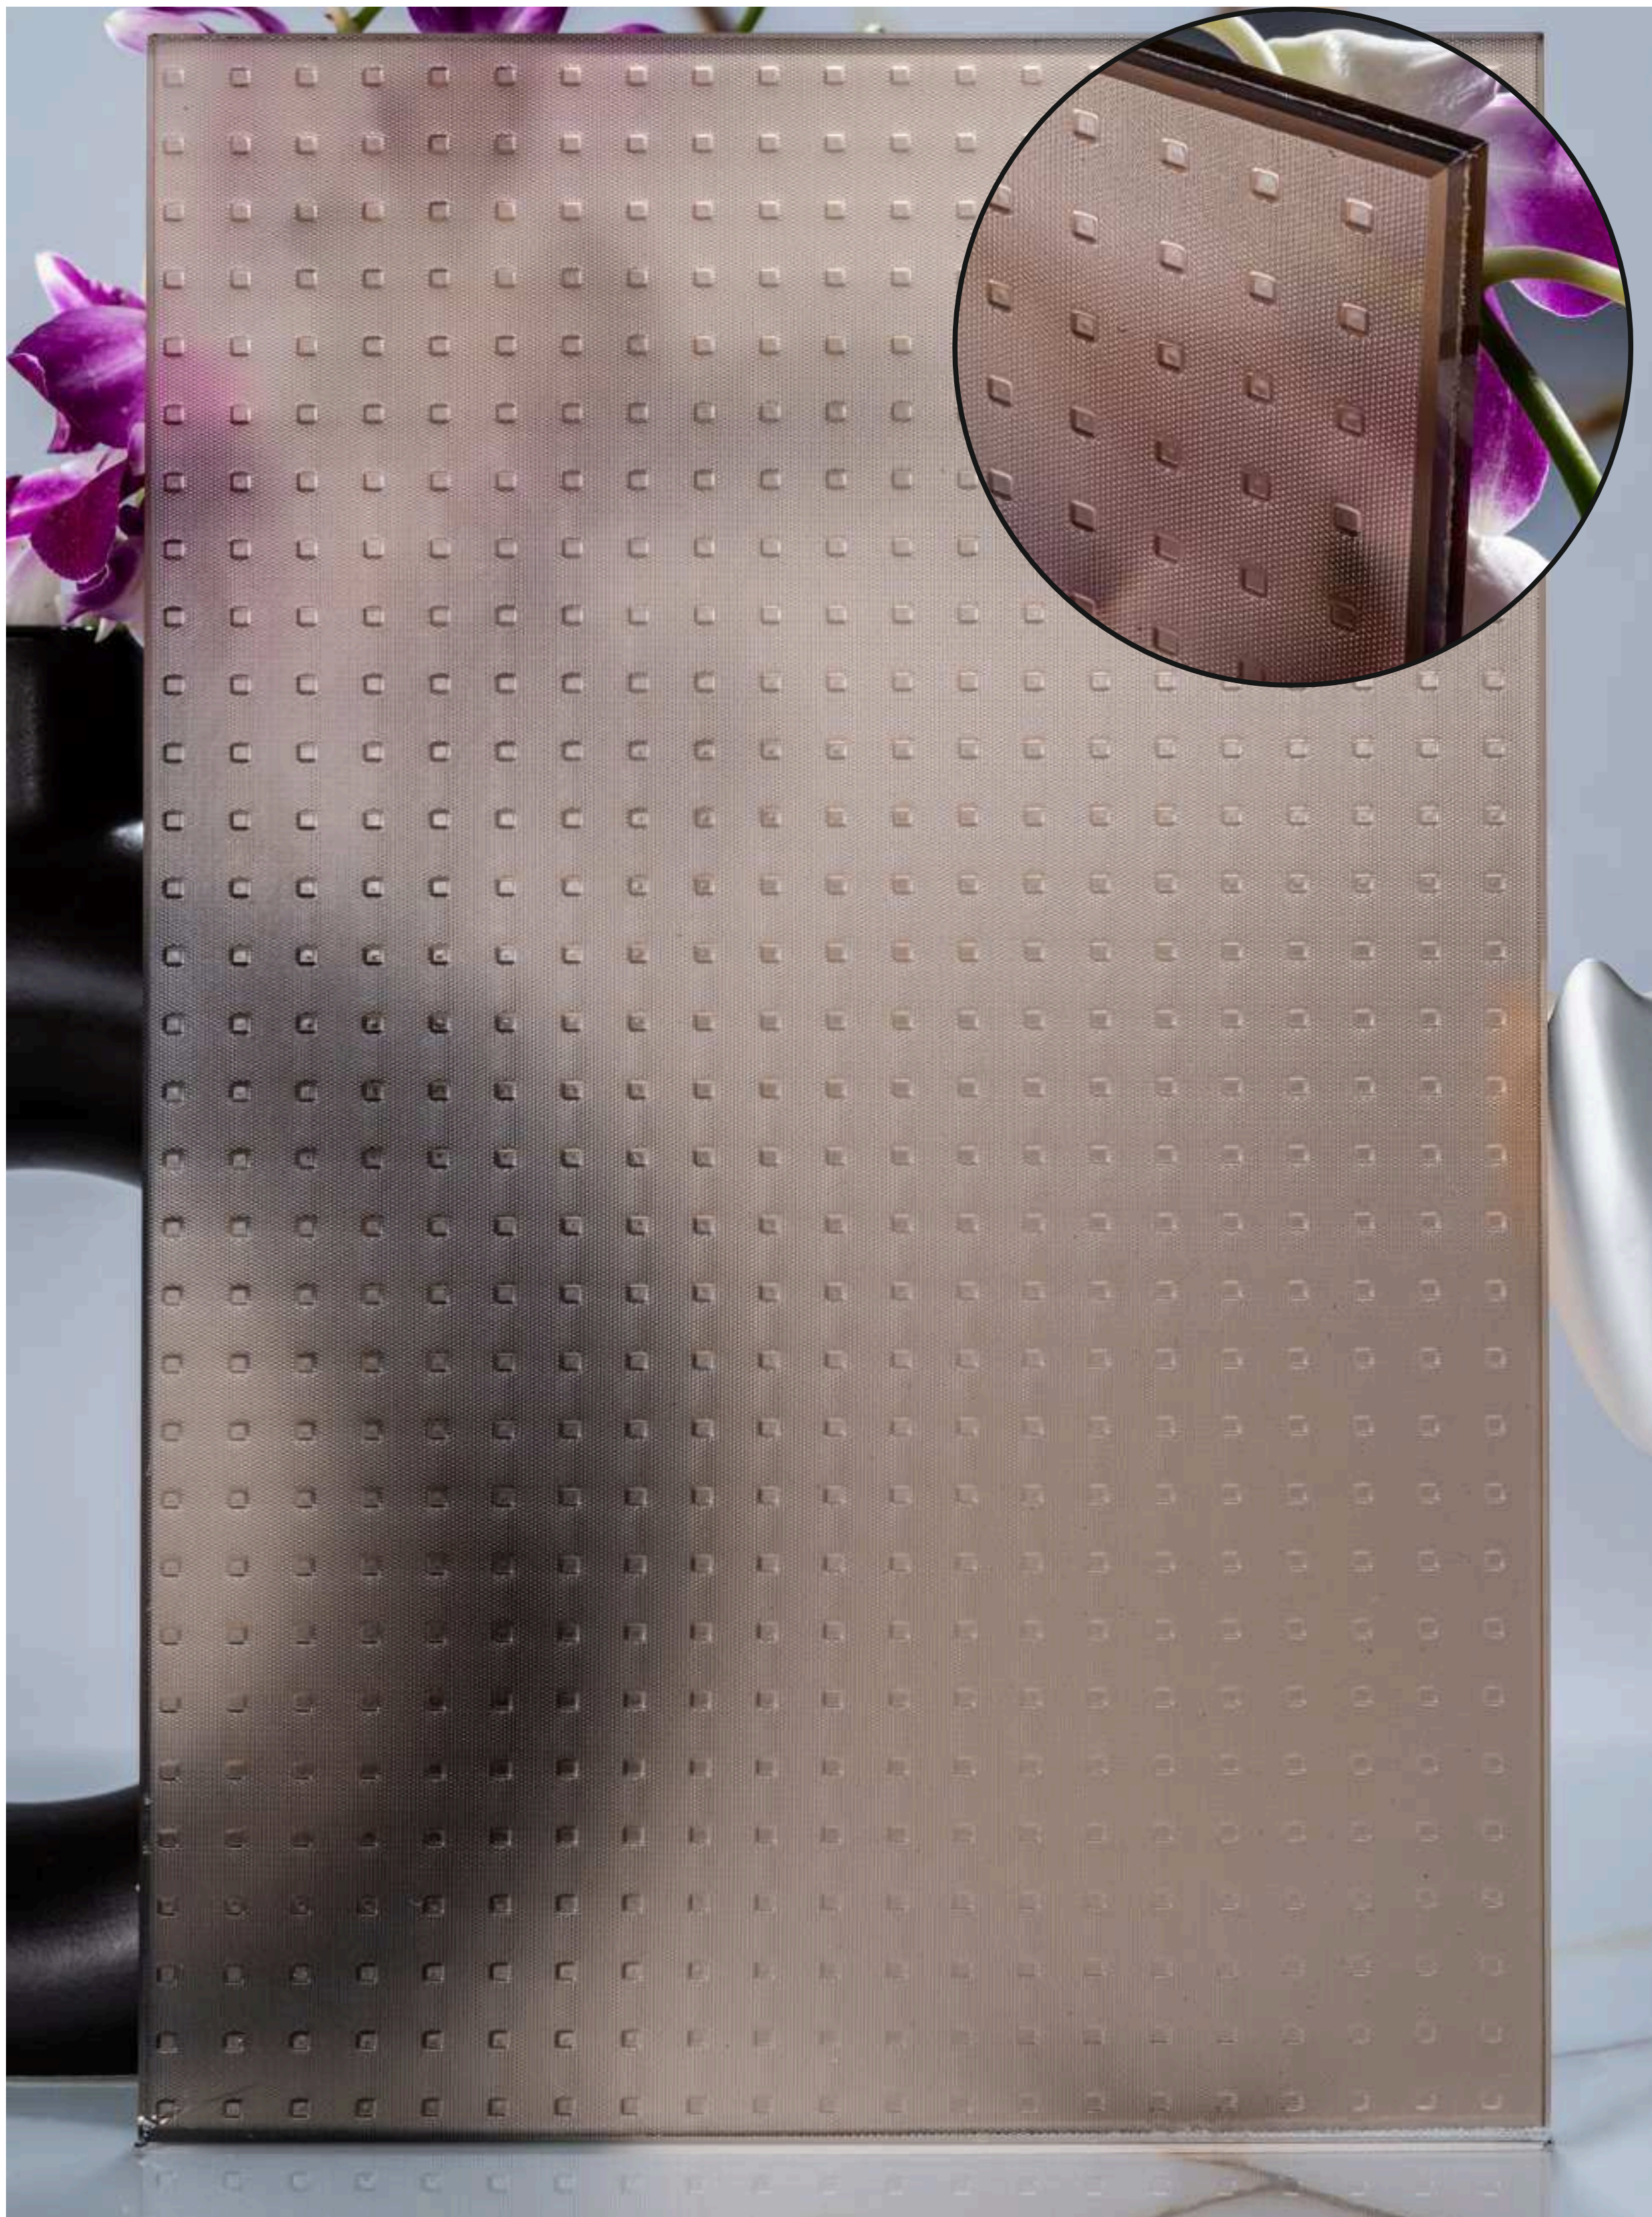

Article Code :Mist Square Copper Soft
Standard Size (WxH) : 1200x3000mm
Standard Thickness :10mm Laminated

*This is a creative photograph. Actual product may vary.
*Color may vary lot to lot. please ask for fresh sample before placing order.