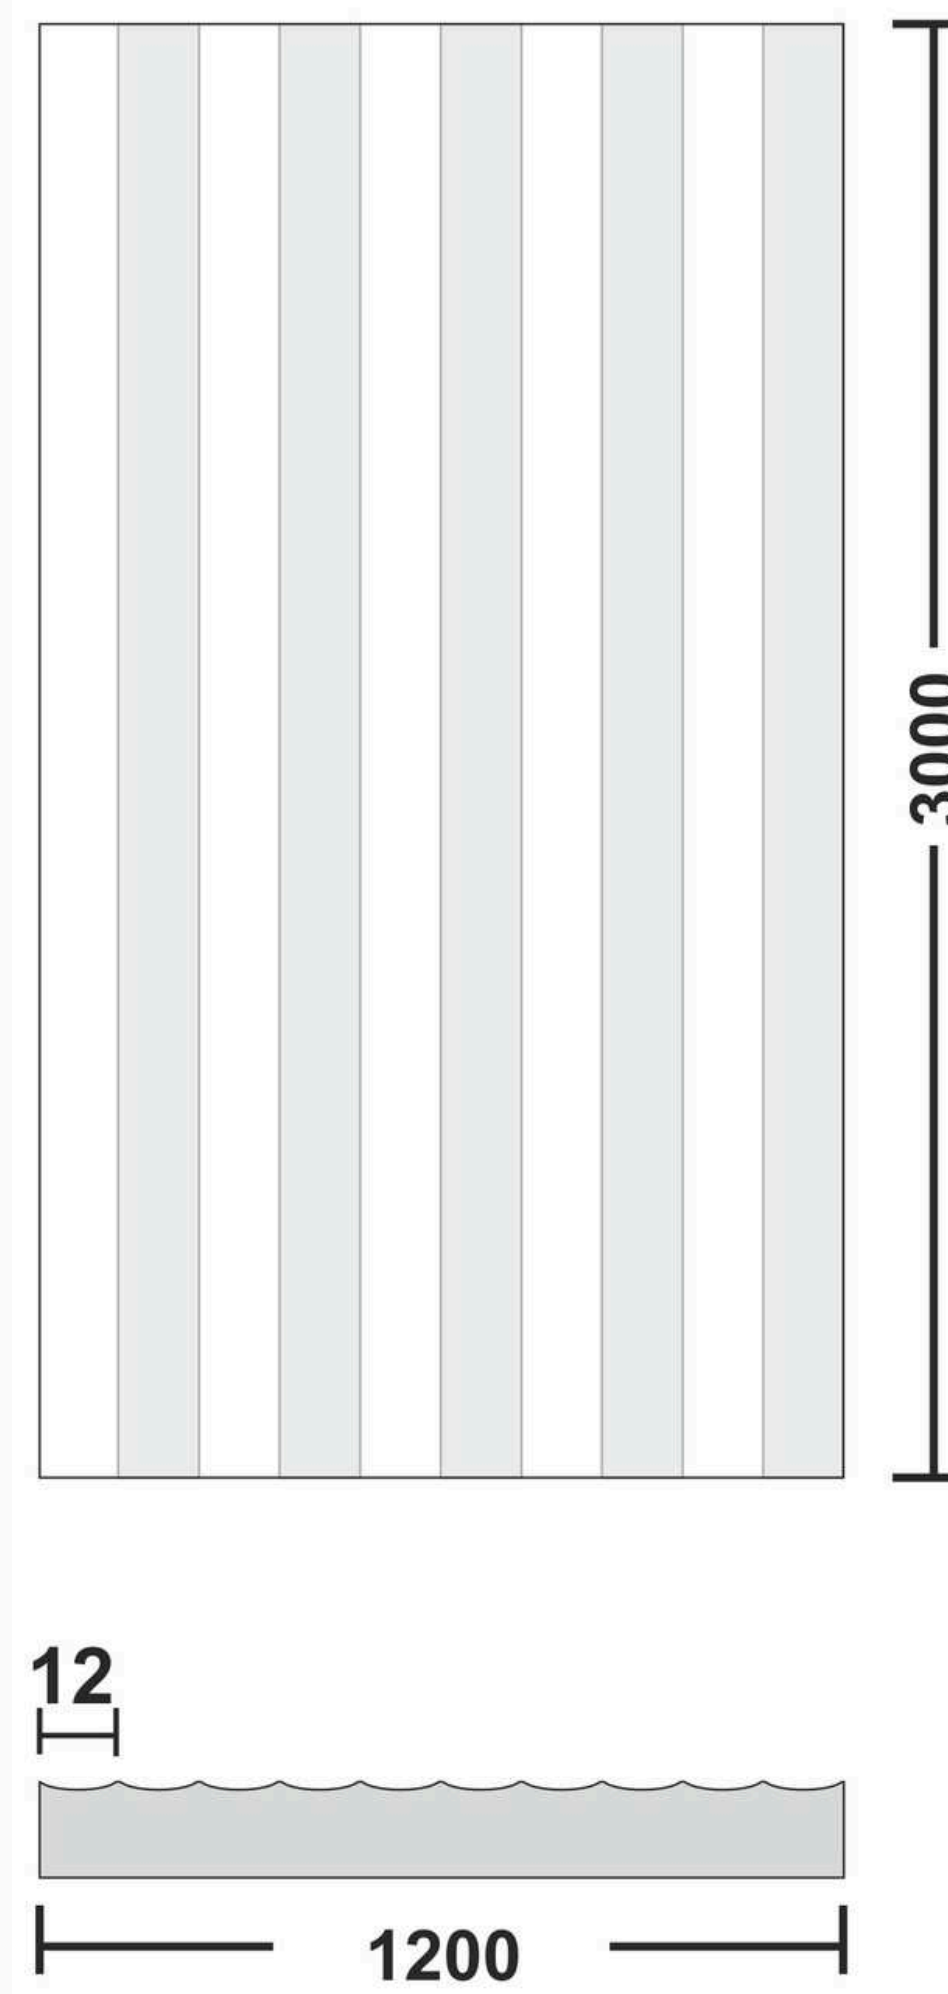

Flute Orientation

Article Code : Polar Blue Soft
Standard Size (WxH) : 1200x3000mm
Standard Thickness : 9mm Laminated

*This is a creative photograph. Actual product may vary.
*Color may vary lot to lot. please ask for fresh sample before placing order.