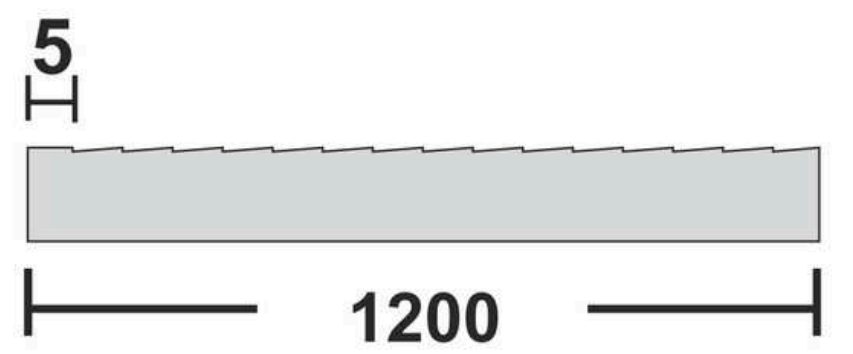

Flute Orientation

Article Code : Outlook Brown Soft
Standard Size (WxH) : 1200x3000mm
Standard Thickness :10mm Laminated

*This is a creative photograph. Actual product may vary.
*Color may vary lot to lot. please ask for fresh sample before placing order.