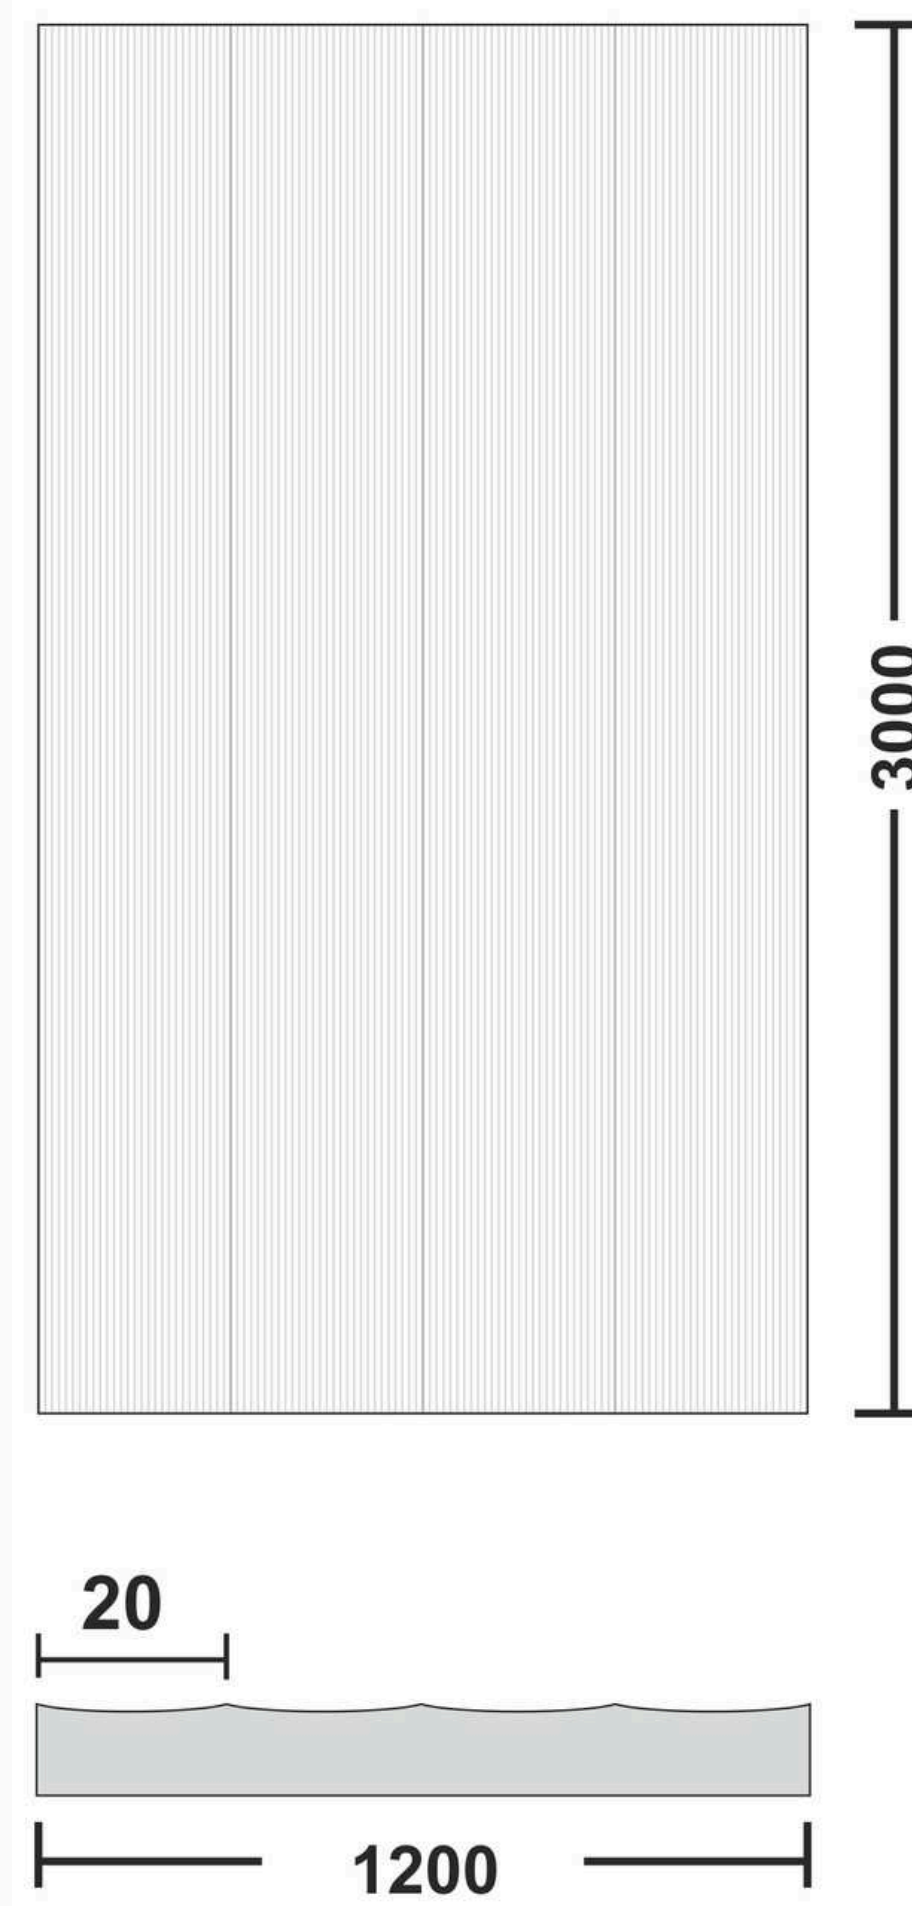

Flute Orientation

Article Code : Sheer Brown Soft
Standard Size (WxH) : 1200x3000mm
Standard Thickness : 9mm Laminated

*This is a creative photograph. Actual product may vary.
*Color may vary lot to lot. please ask for fresh sample before placing order.