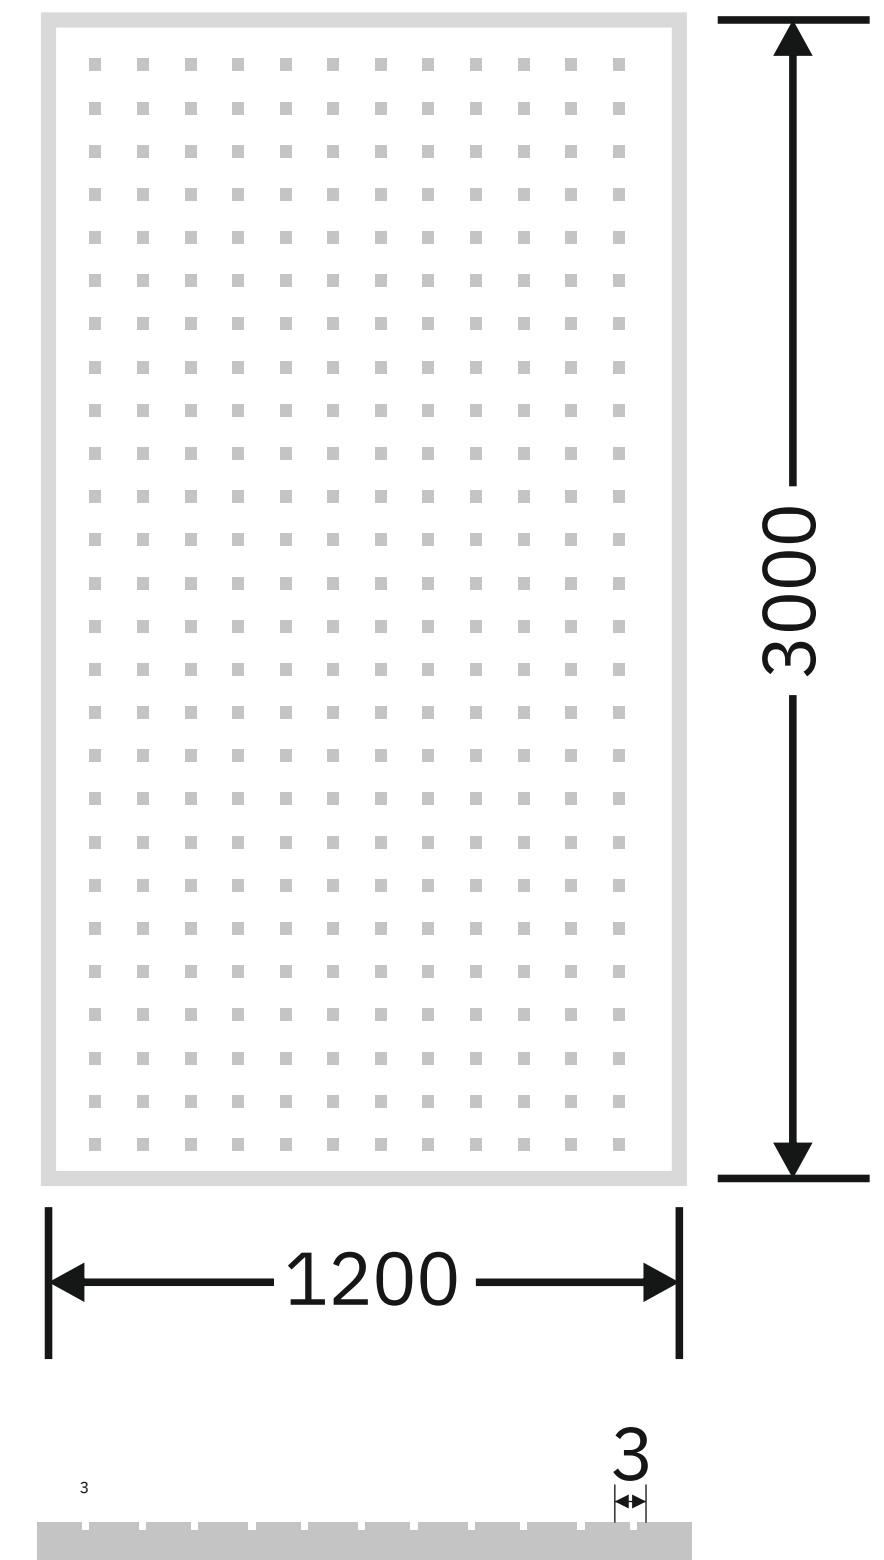

Partten Orientation