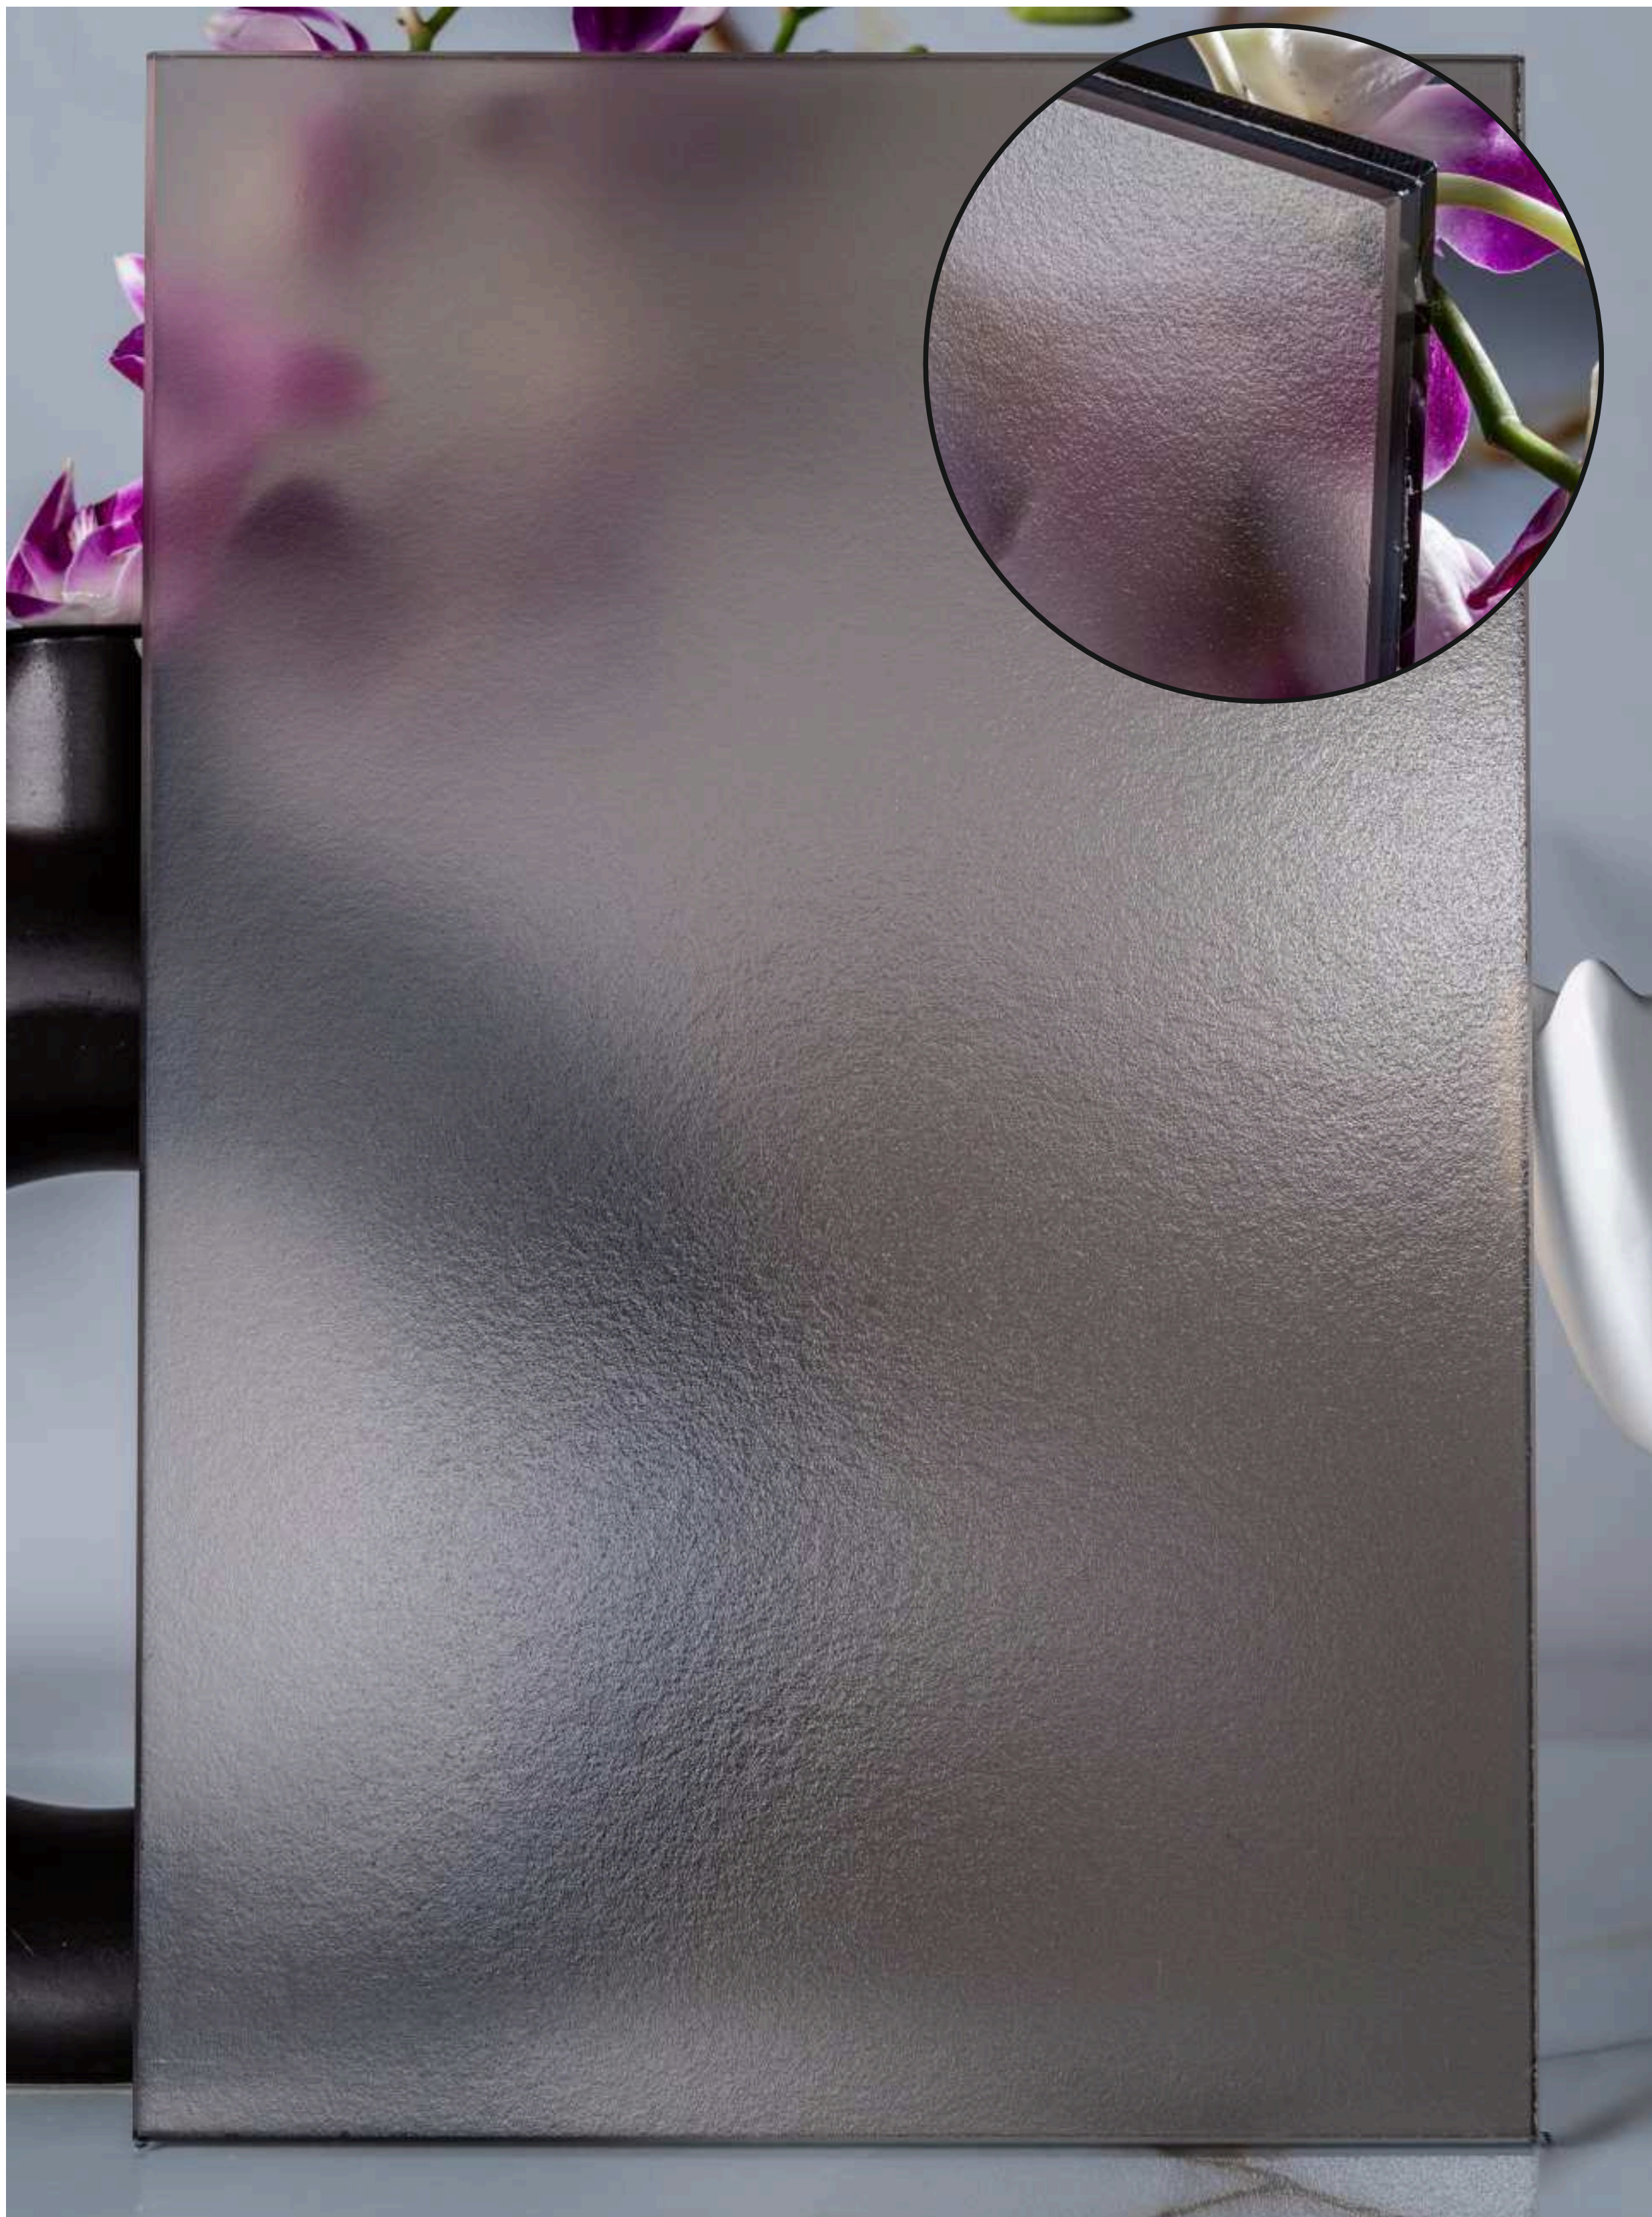

Article Code :Mist Brown Soft
Standard Size (WxH) : 1200x3000mm
Standard Thickness :10mm Laminated

*This is a creative photograph. Actual product may vary.
*Color may vary lot to lot. please ask for fresh sample before placing order.