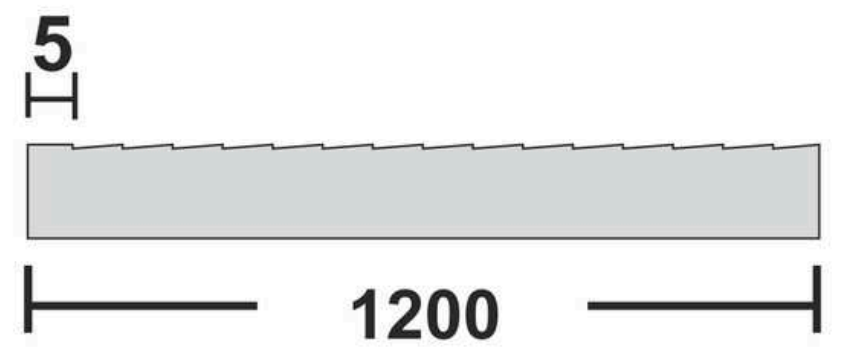

Flute Orientation

Article Code : Outlook Gold Soft
Standard Size (WxH) : 1200x3000mm
Standard Thickness :10mm Laminated

*This is a creative photograph. Actual product may vary.
*Color may vary lot to lot. please ask for fresh sample before placing order.