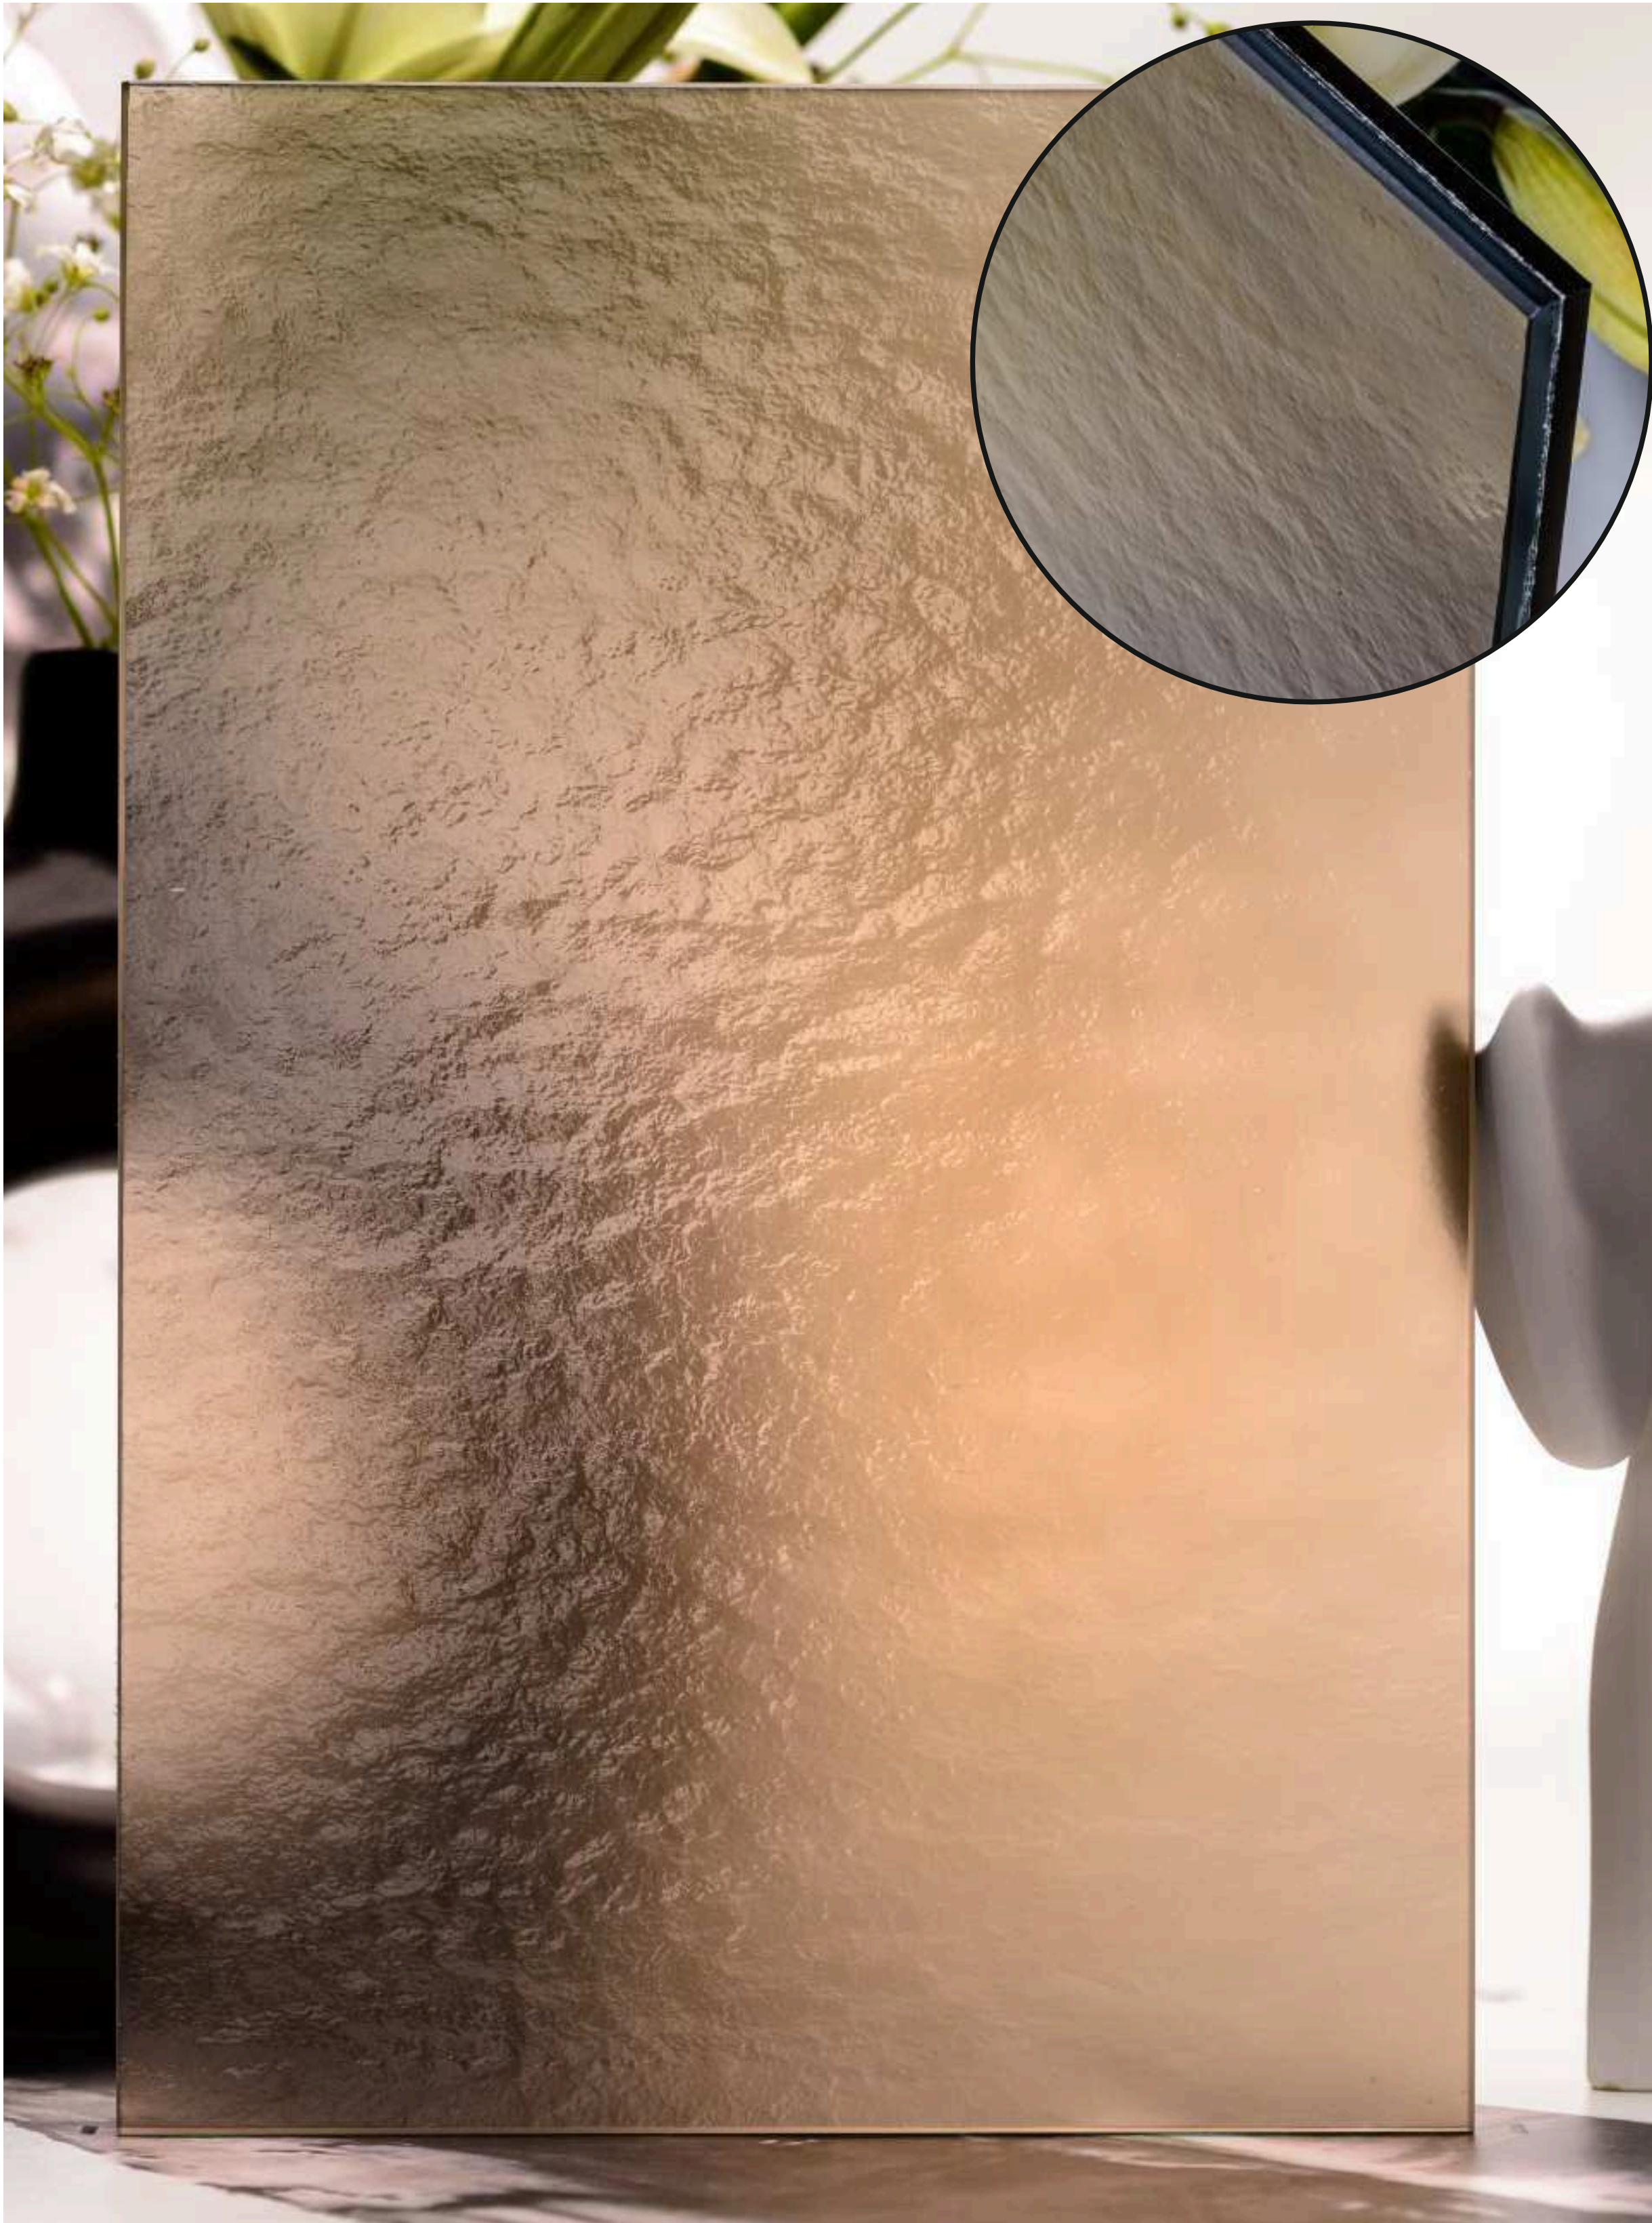

SOFT GLASS COLLECTION BY JB GLASS

Article Code :Cloud Extra Clear Soft  
Standard Size (WxH) : 1200x3000mm  
Standard Thickness :9mm

\*This is a creative photograph. Actual product may vary.  
\*Color may vary lot to lot. please ask for fresh sample before placing order.