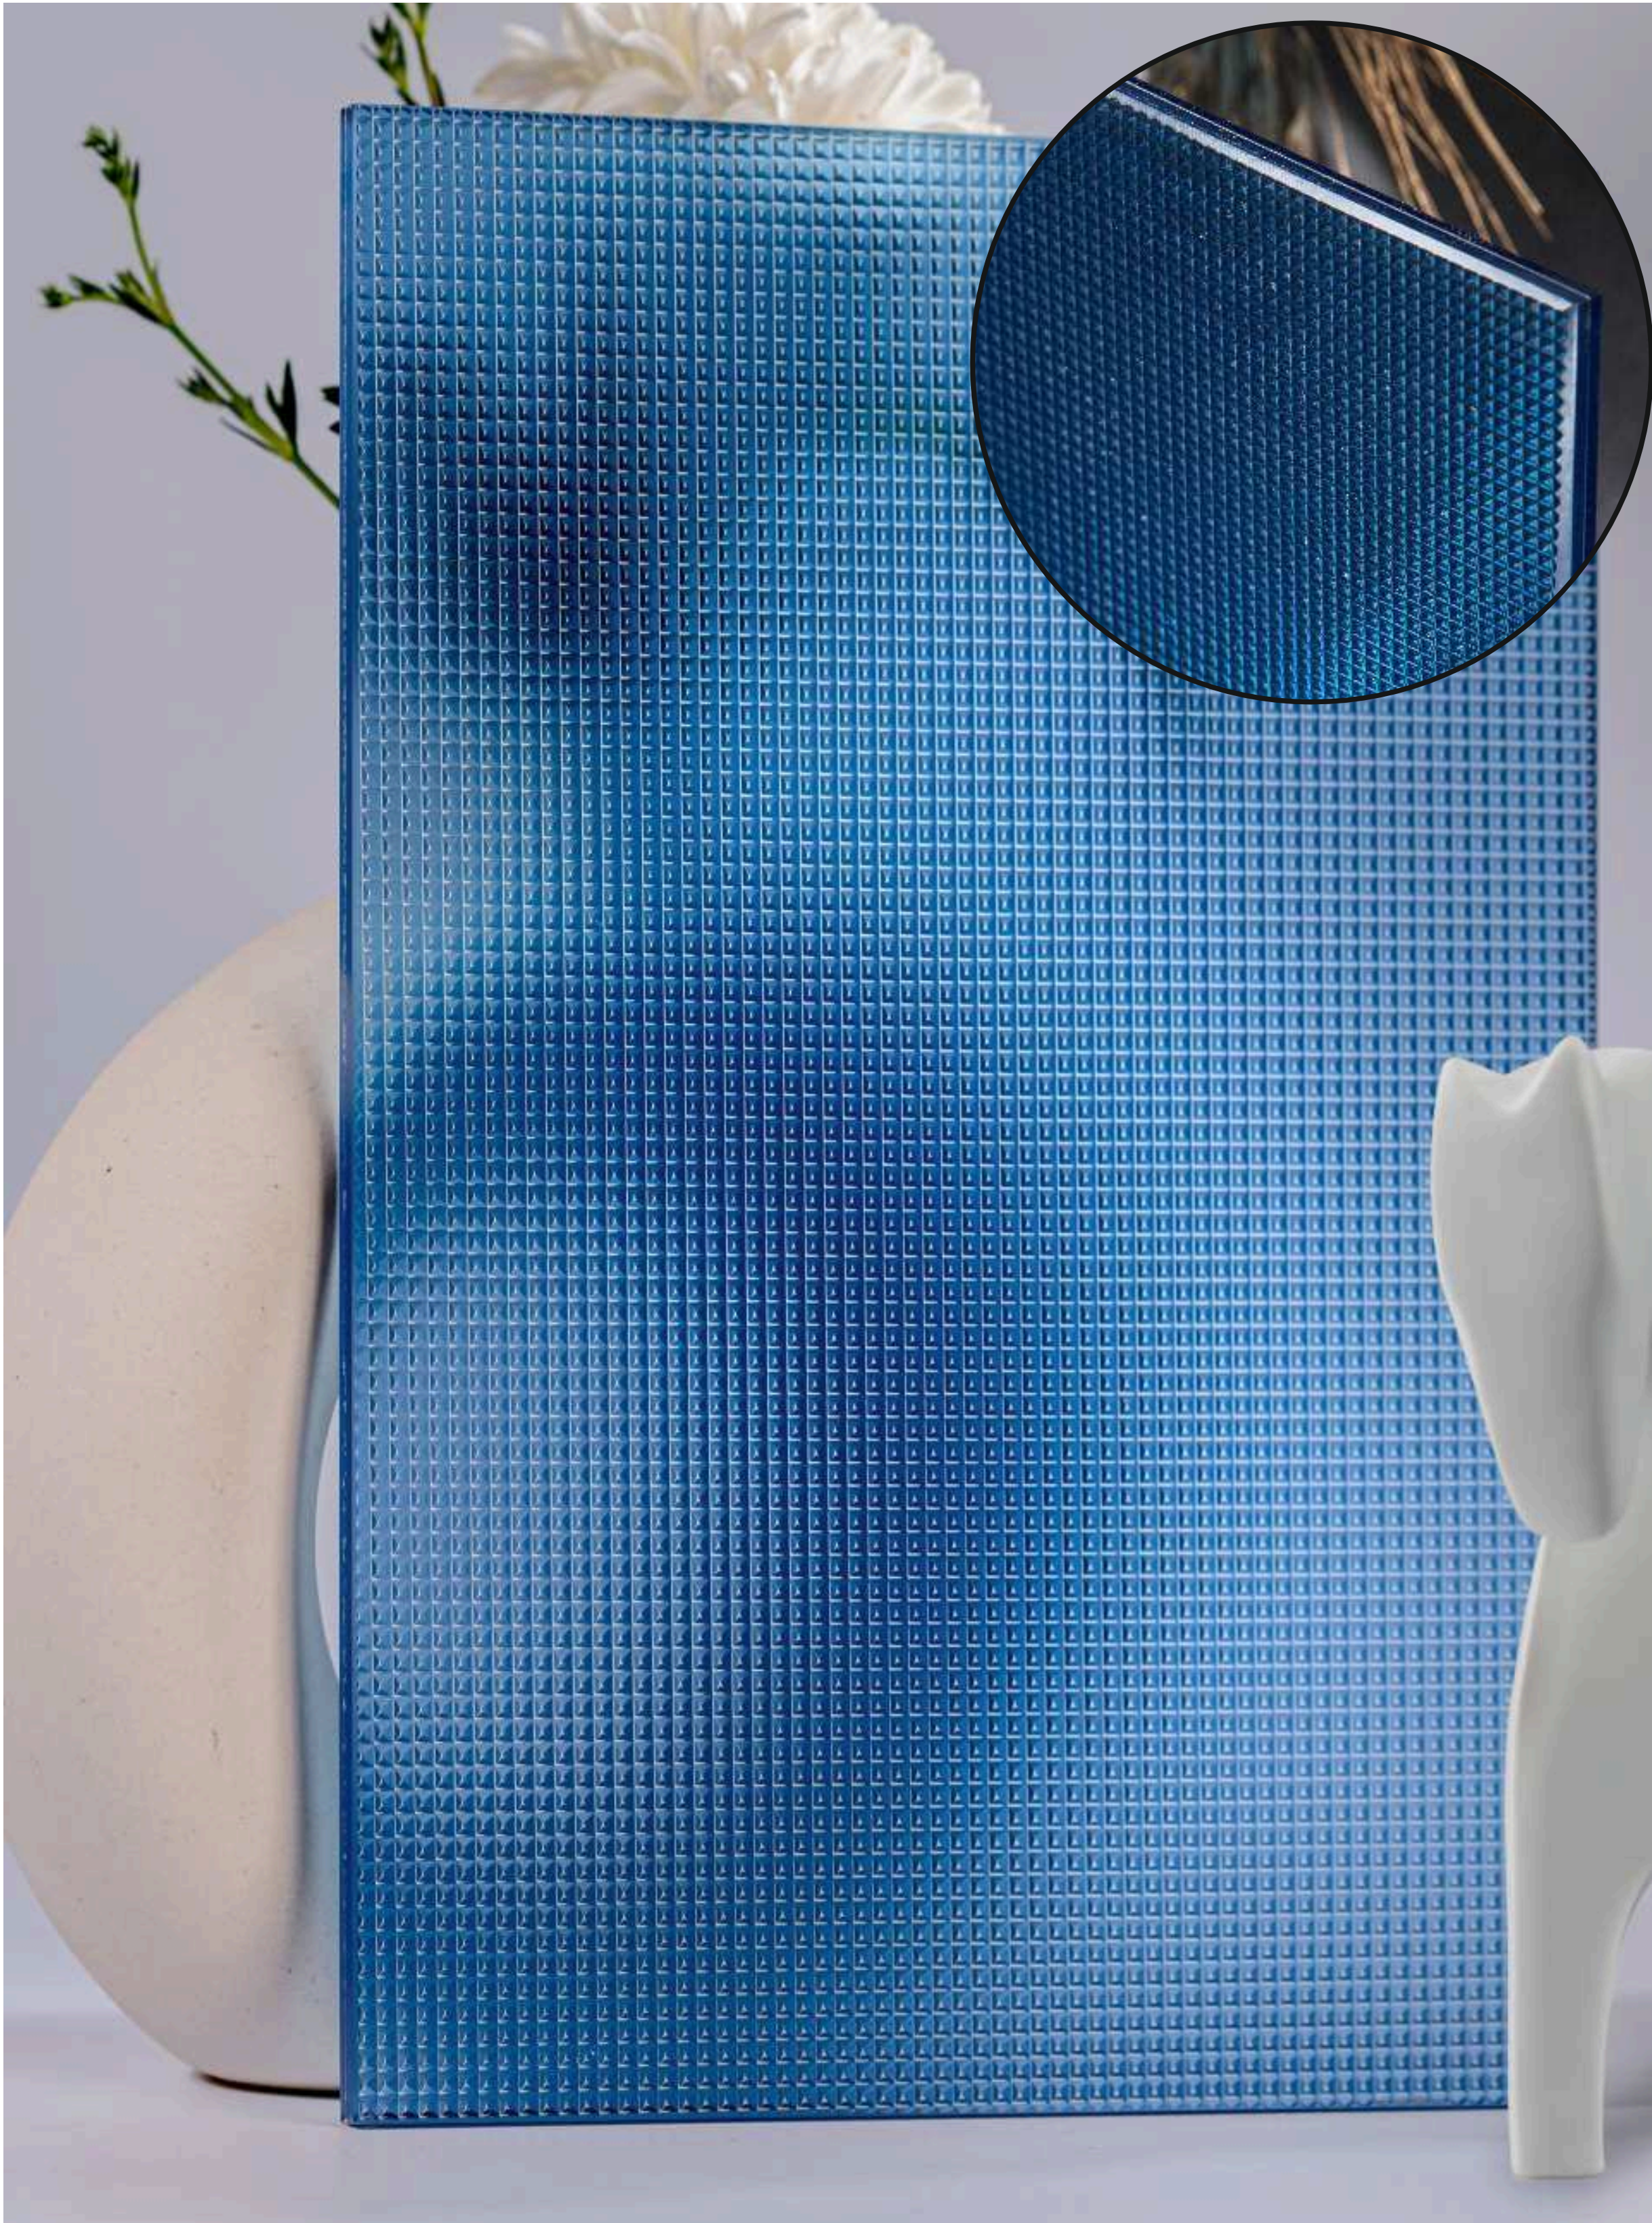

Flute Orientation

Article Code :Benz Blue Soft
Standard Size (WxH) : 1200x2400mm
Standard Thickness :10mm Laminated

*This is a creative photograph. Actual product may vary.
*Color may vary lot to lot. please ask for fresh sample before placing order.