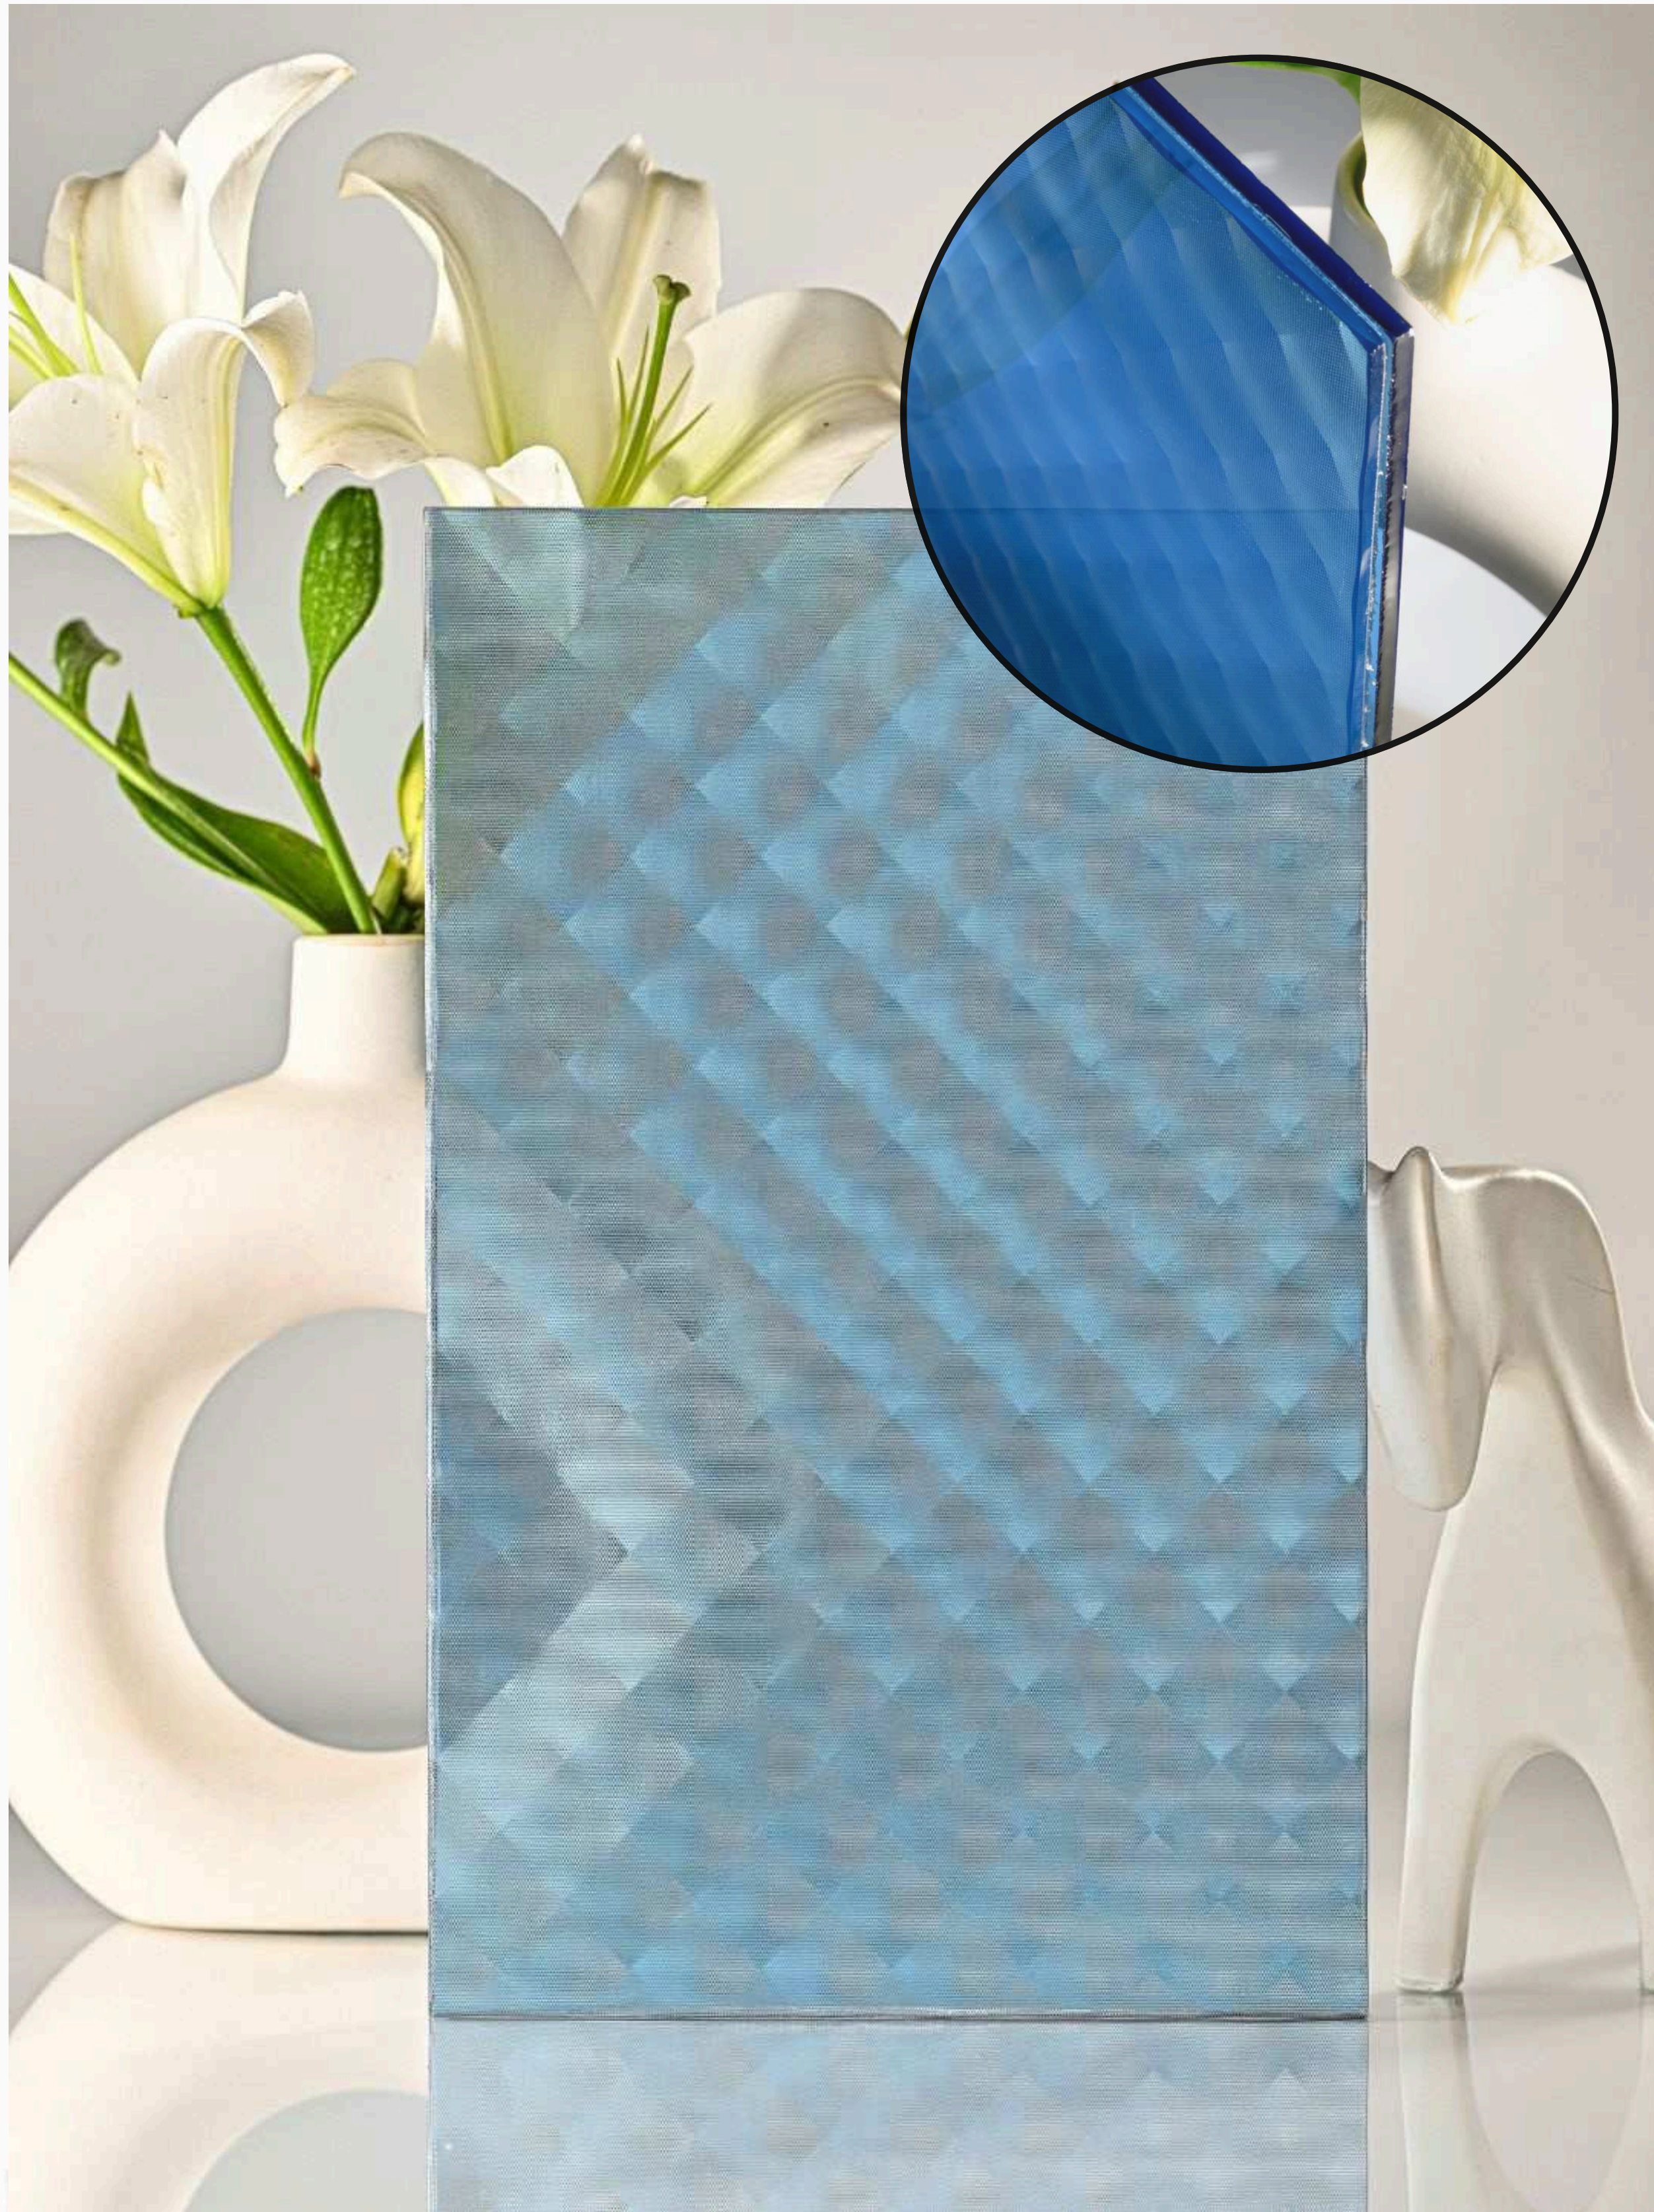

Flute Orientation

Article Code : Luxe Blue Soft
Standard Size (WxH) : 1200x3000mm
Standard Thickness : 9mm Laminated

*This is a creative photograph. Actual product may vary.
*Color may vary lot to lot. please ask for fresh sample before placing order.