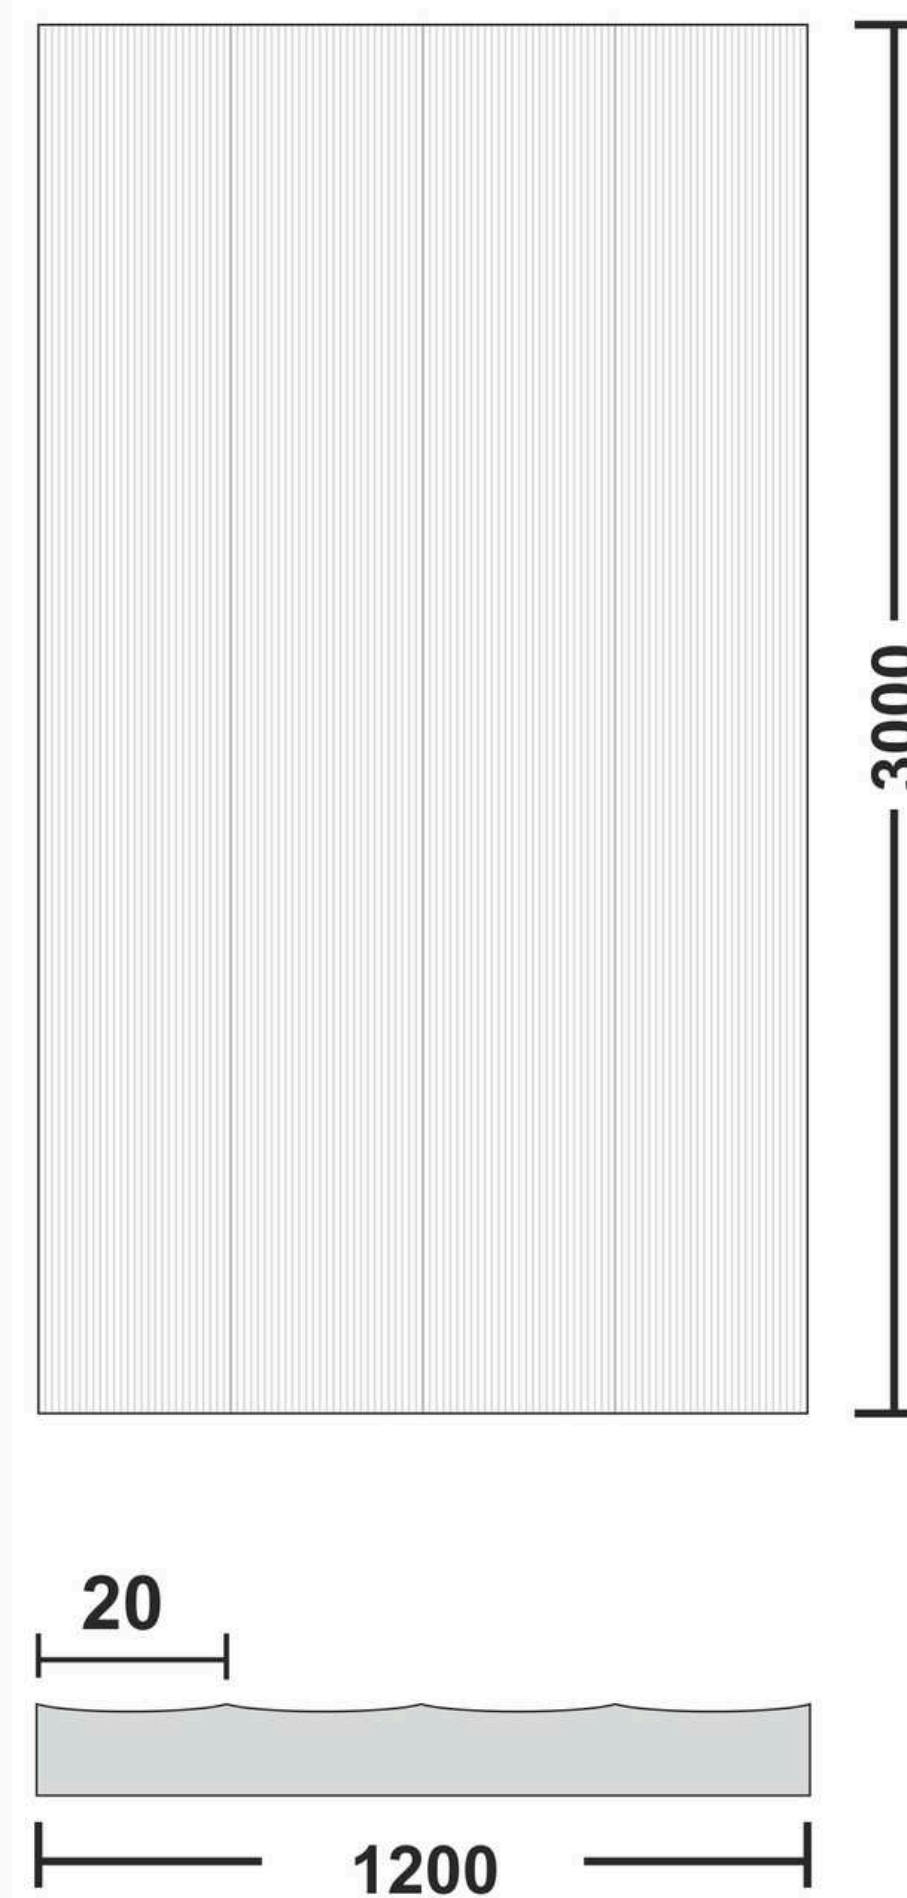

Flute Orientation

Article Code : Sheer Gold Soft
Standard Size (WxH) : 1200x3000mm
Standard Thickness : 9mm Laminated

*This is a creative photograph. Actual product may vary.
*Color may vary lot to lot. please ask for fresh sample before placing order.