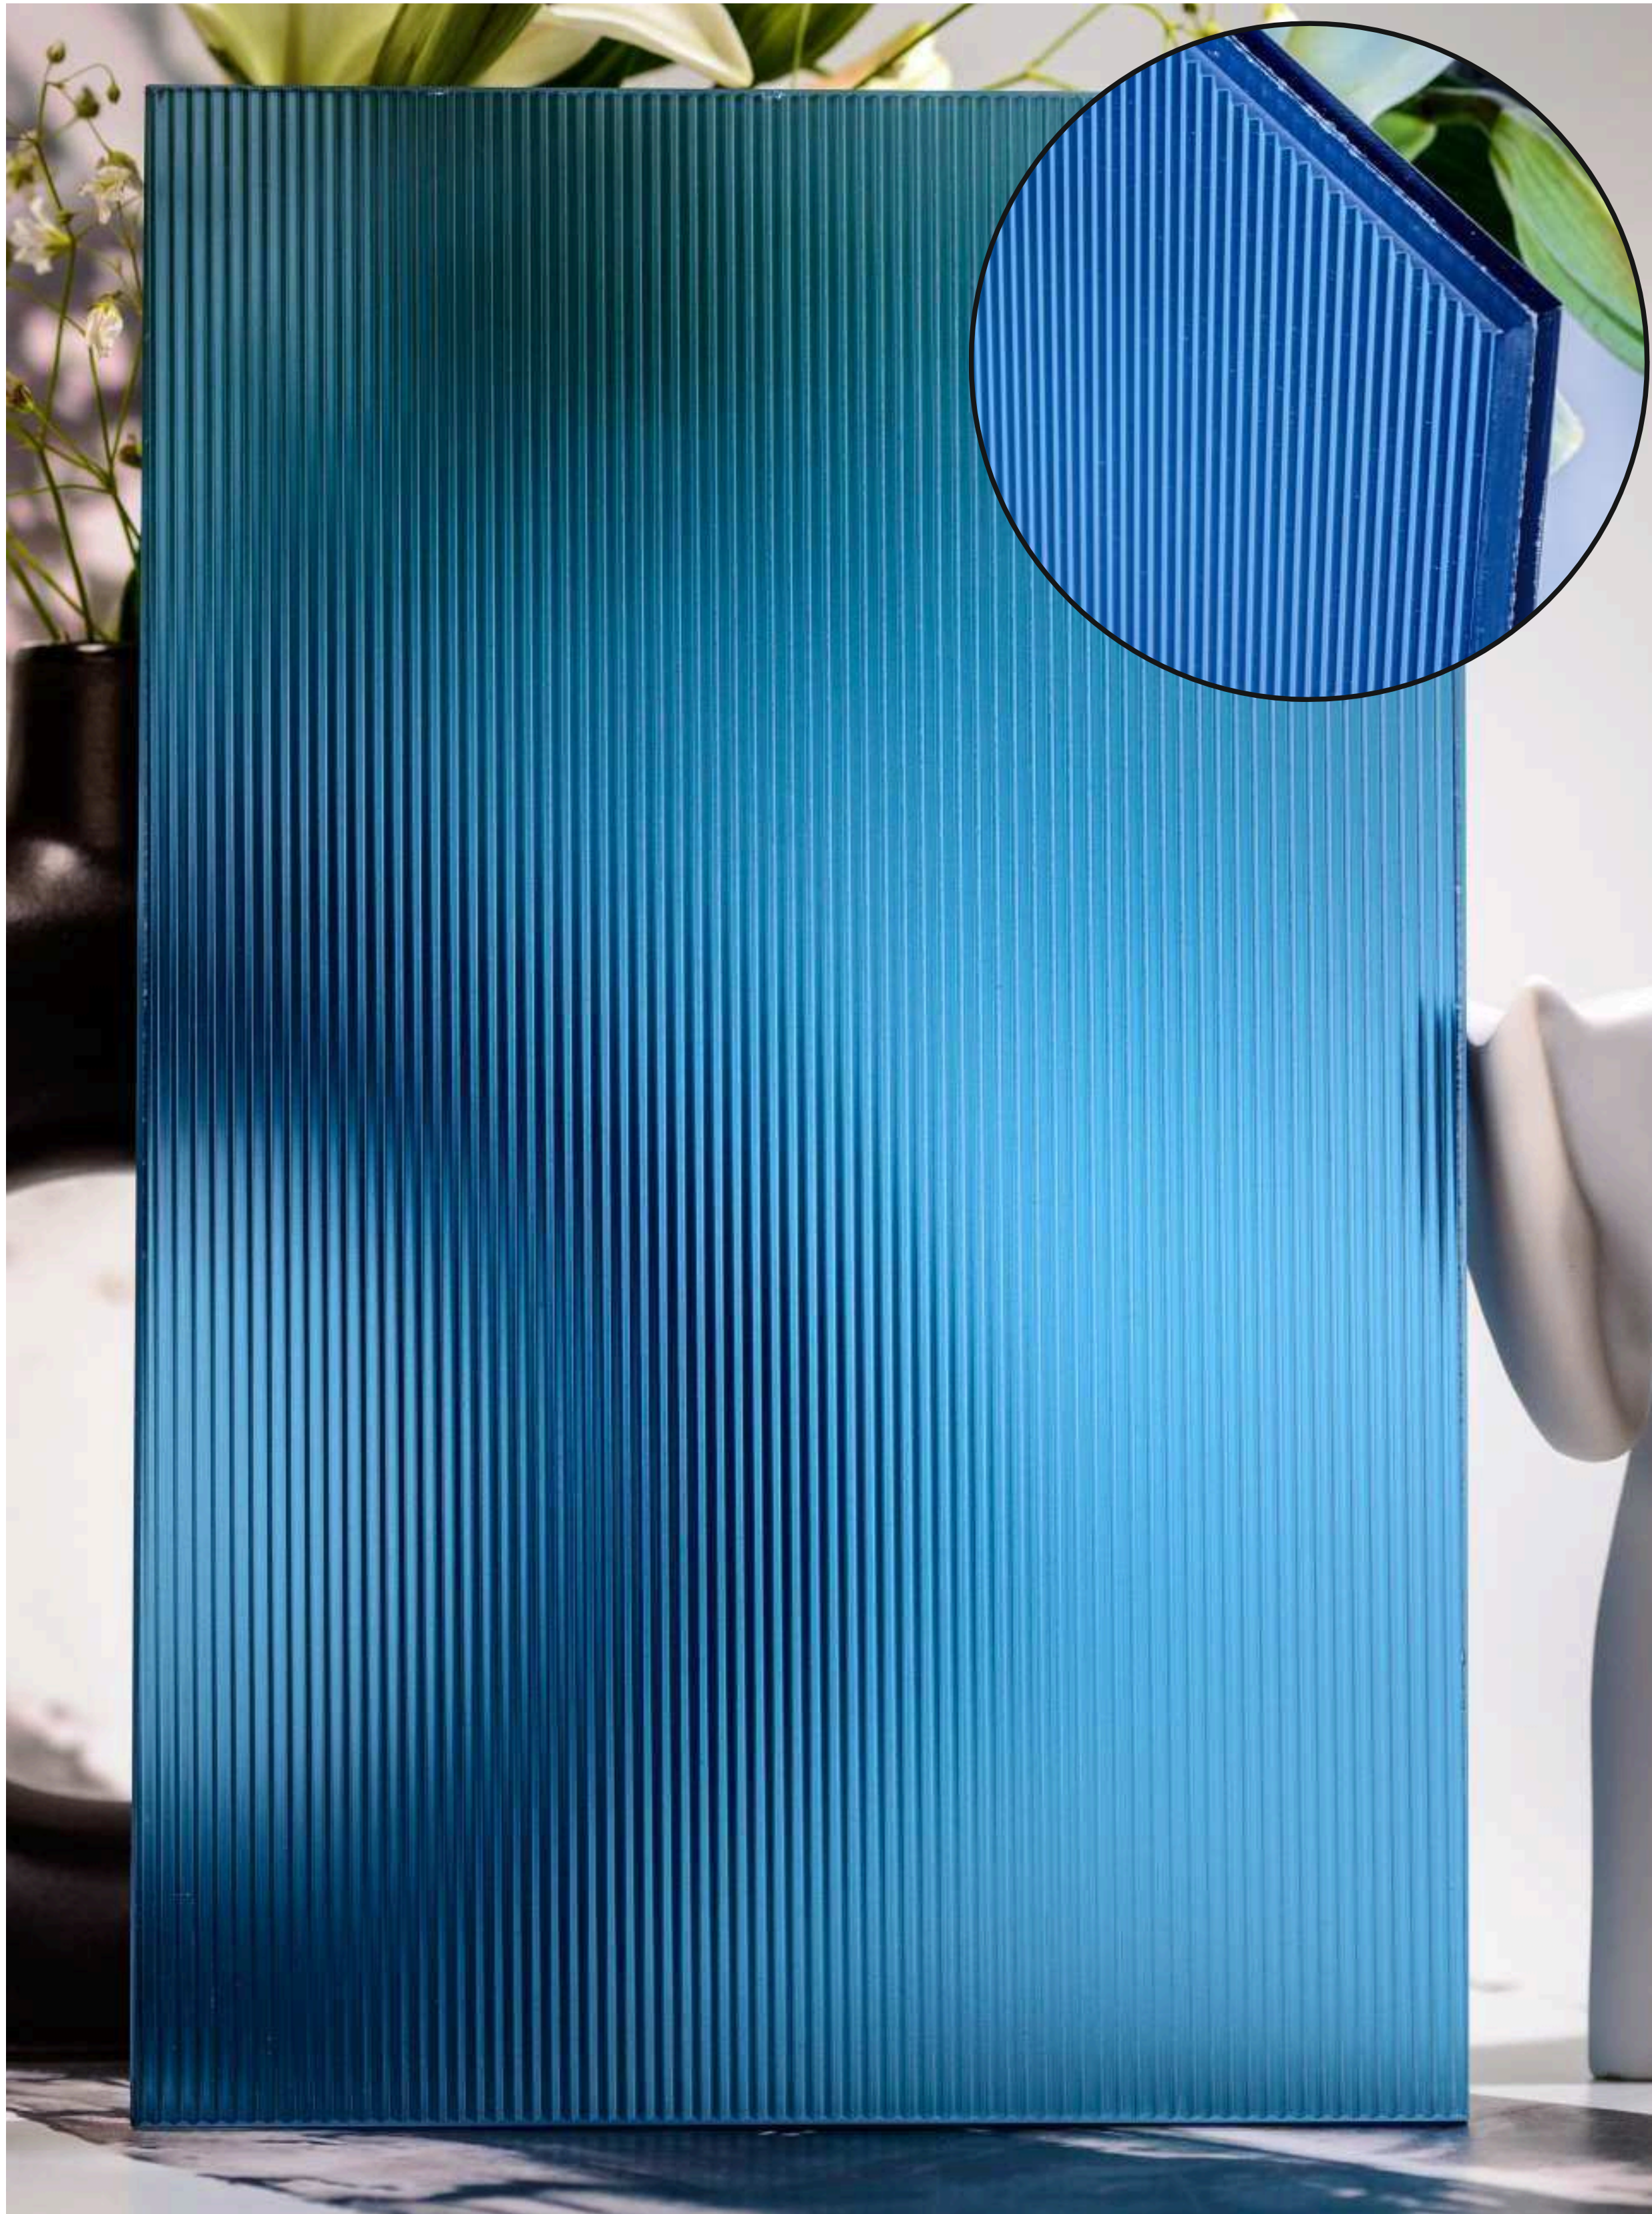

Article Code :Masterline Blue Soft
Standard Size (WxH) : 1200x2400mm
Standard Thickness :10mm Laminated

* This is a creative photograph. Actual product may vary.
* Color may vary lot to lot. please ask for fresh sample before placing order.