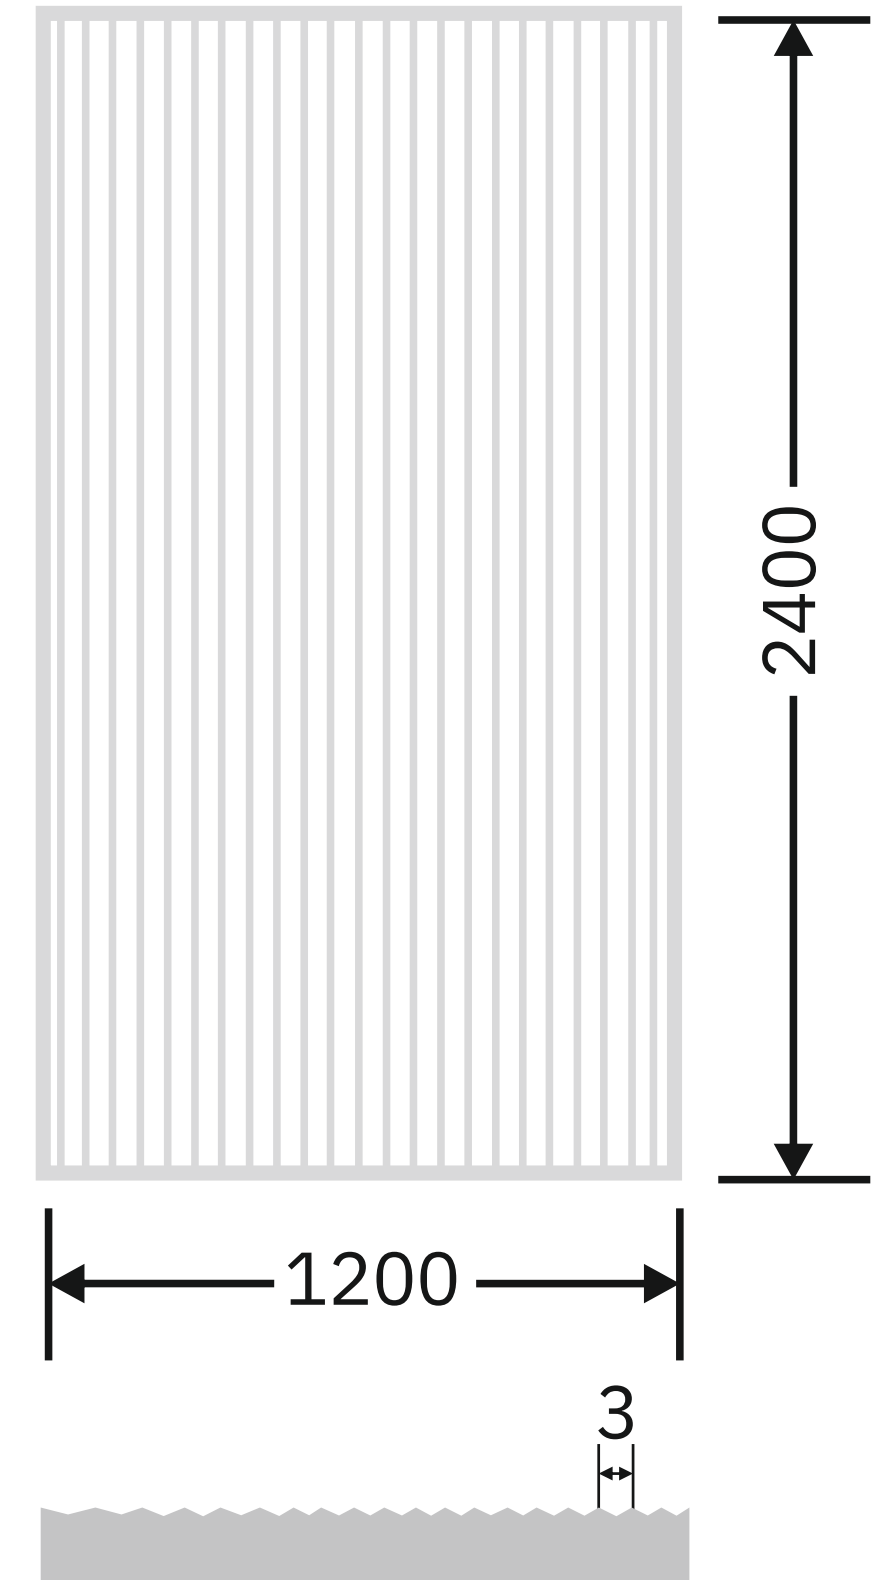

Flute Orientation