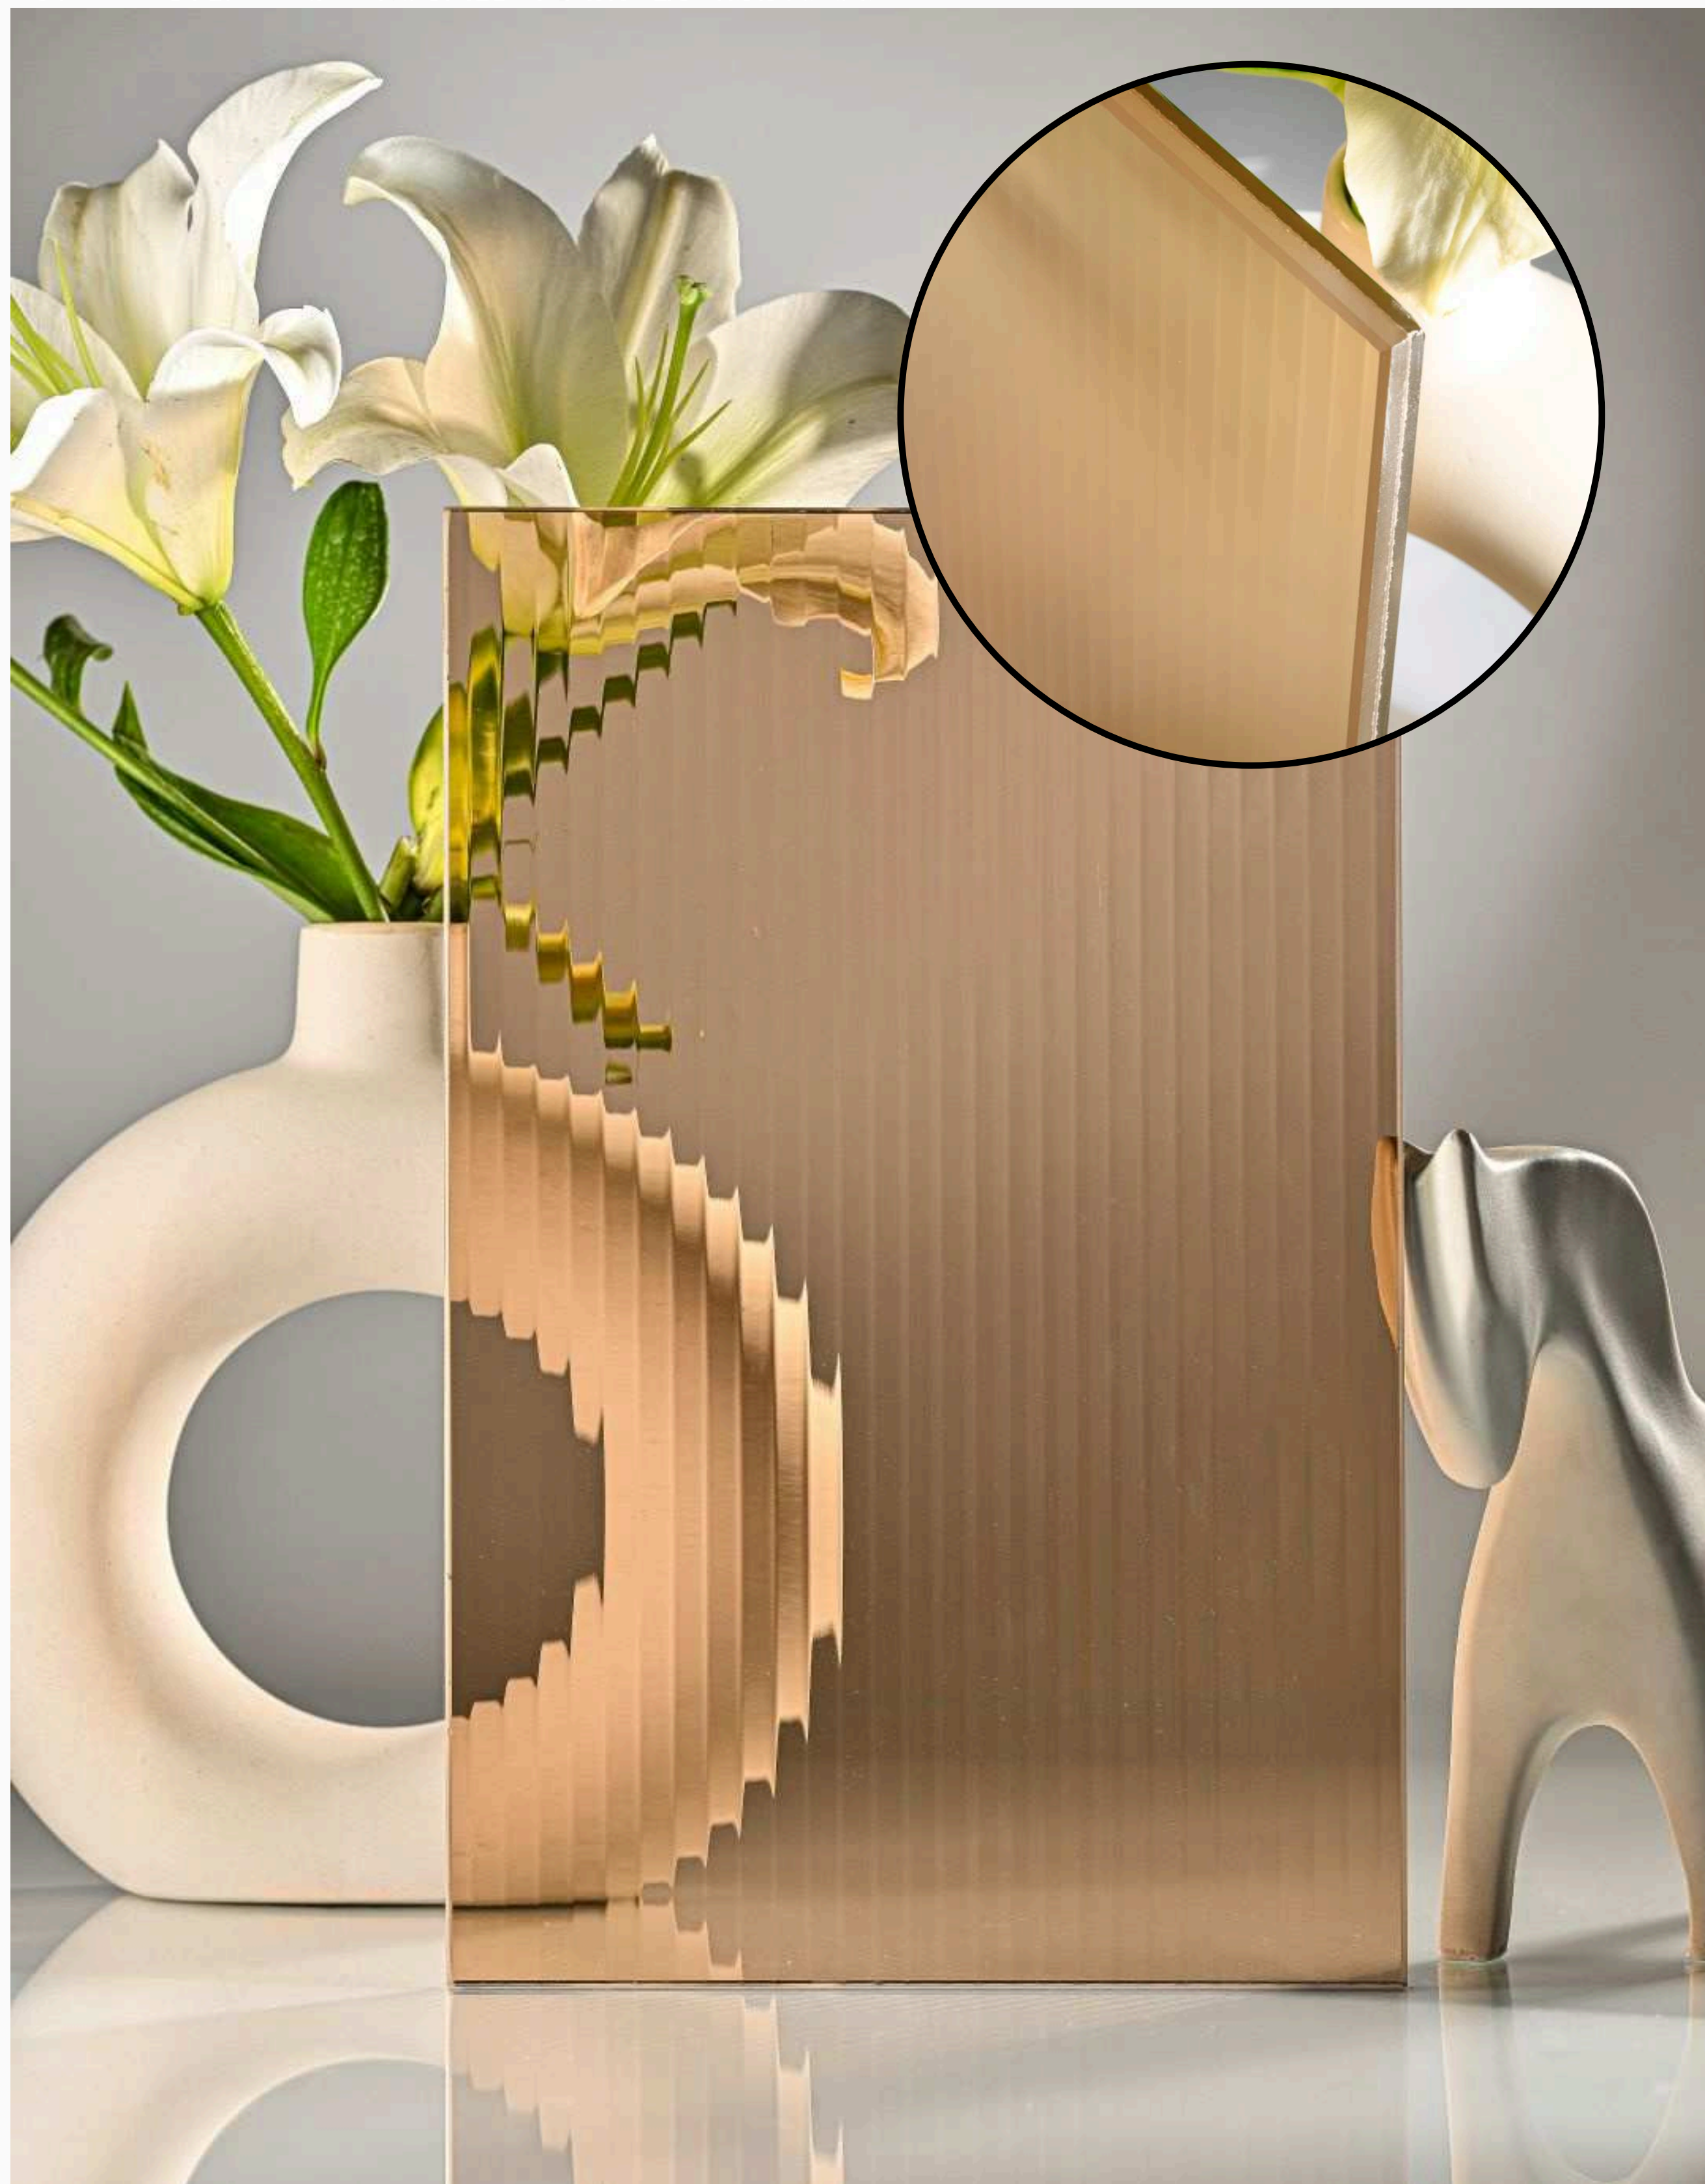

Flute Orientation

Article Code : Channel Copper Soft
Standard Size (WxH) : 1200x3000mm
Standard Thickness : 10mm Laminated

*This is a creative photograph. Actual product may vary.
*Color may vary lot to lot. please ask for fresh sample before placing order.