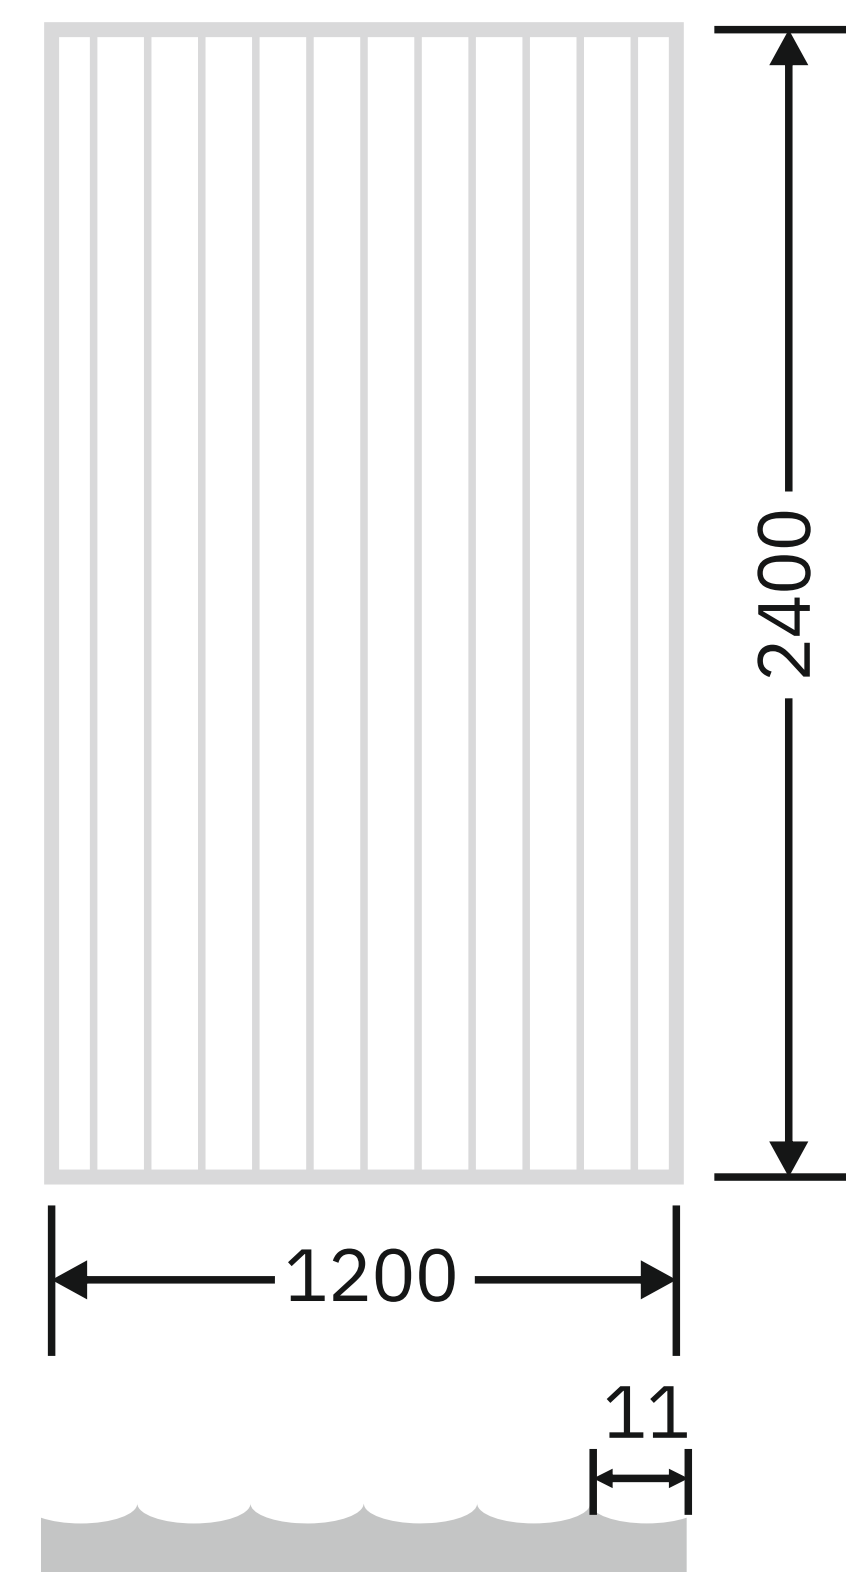

Flute Orientation