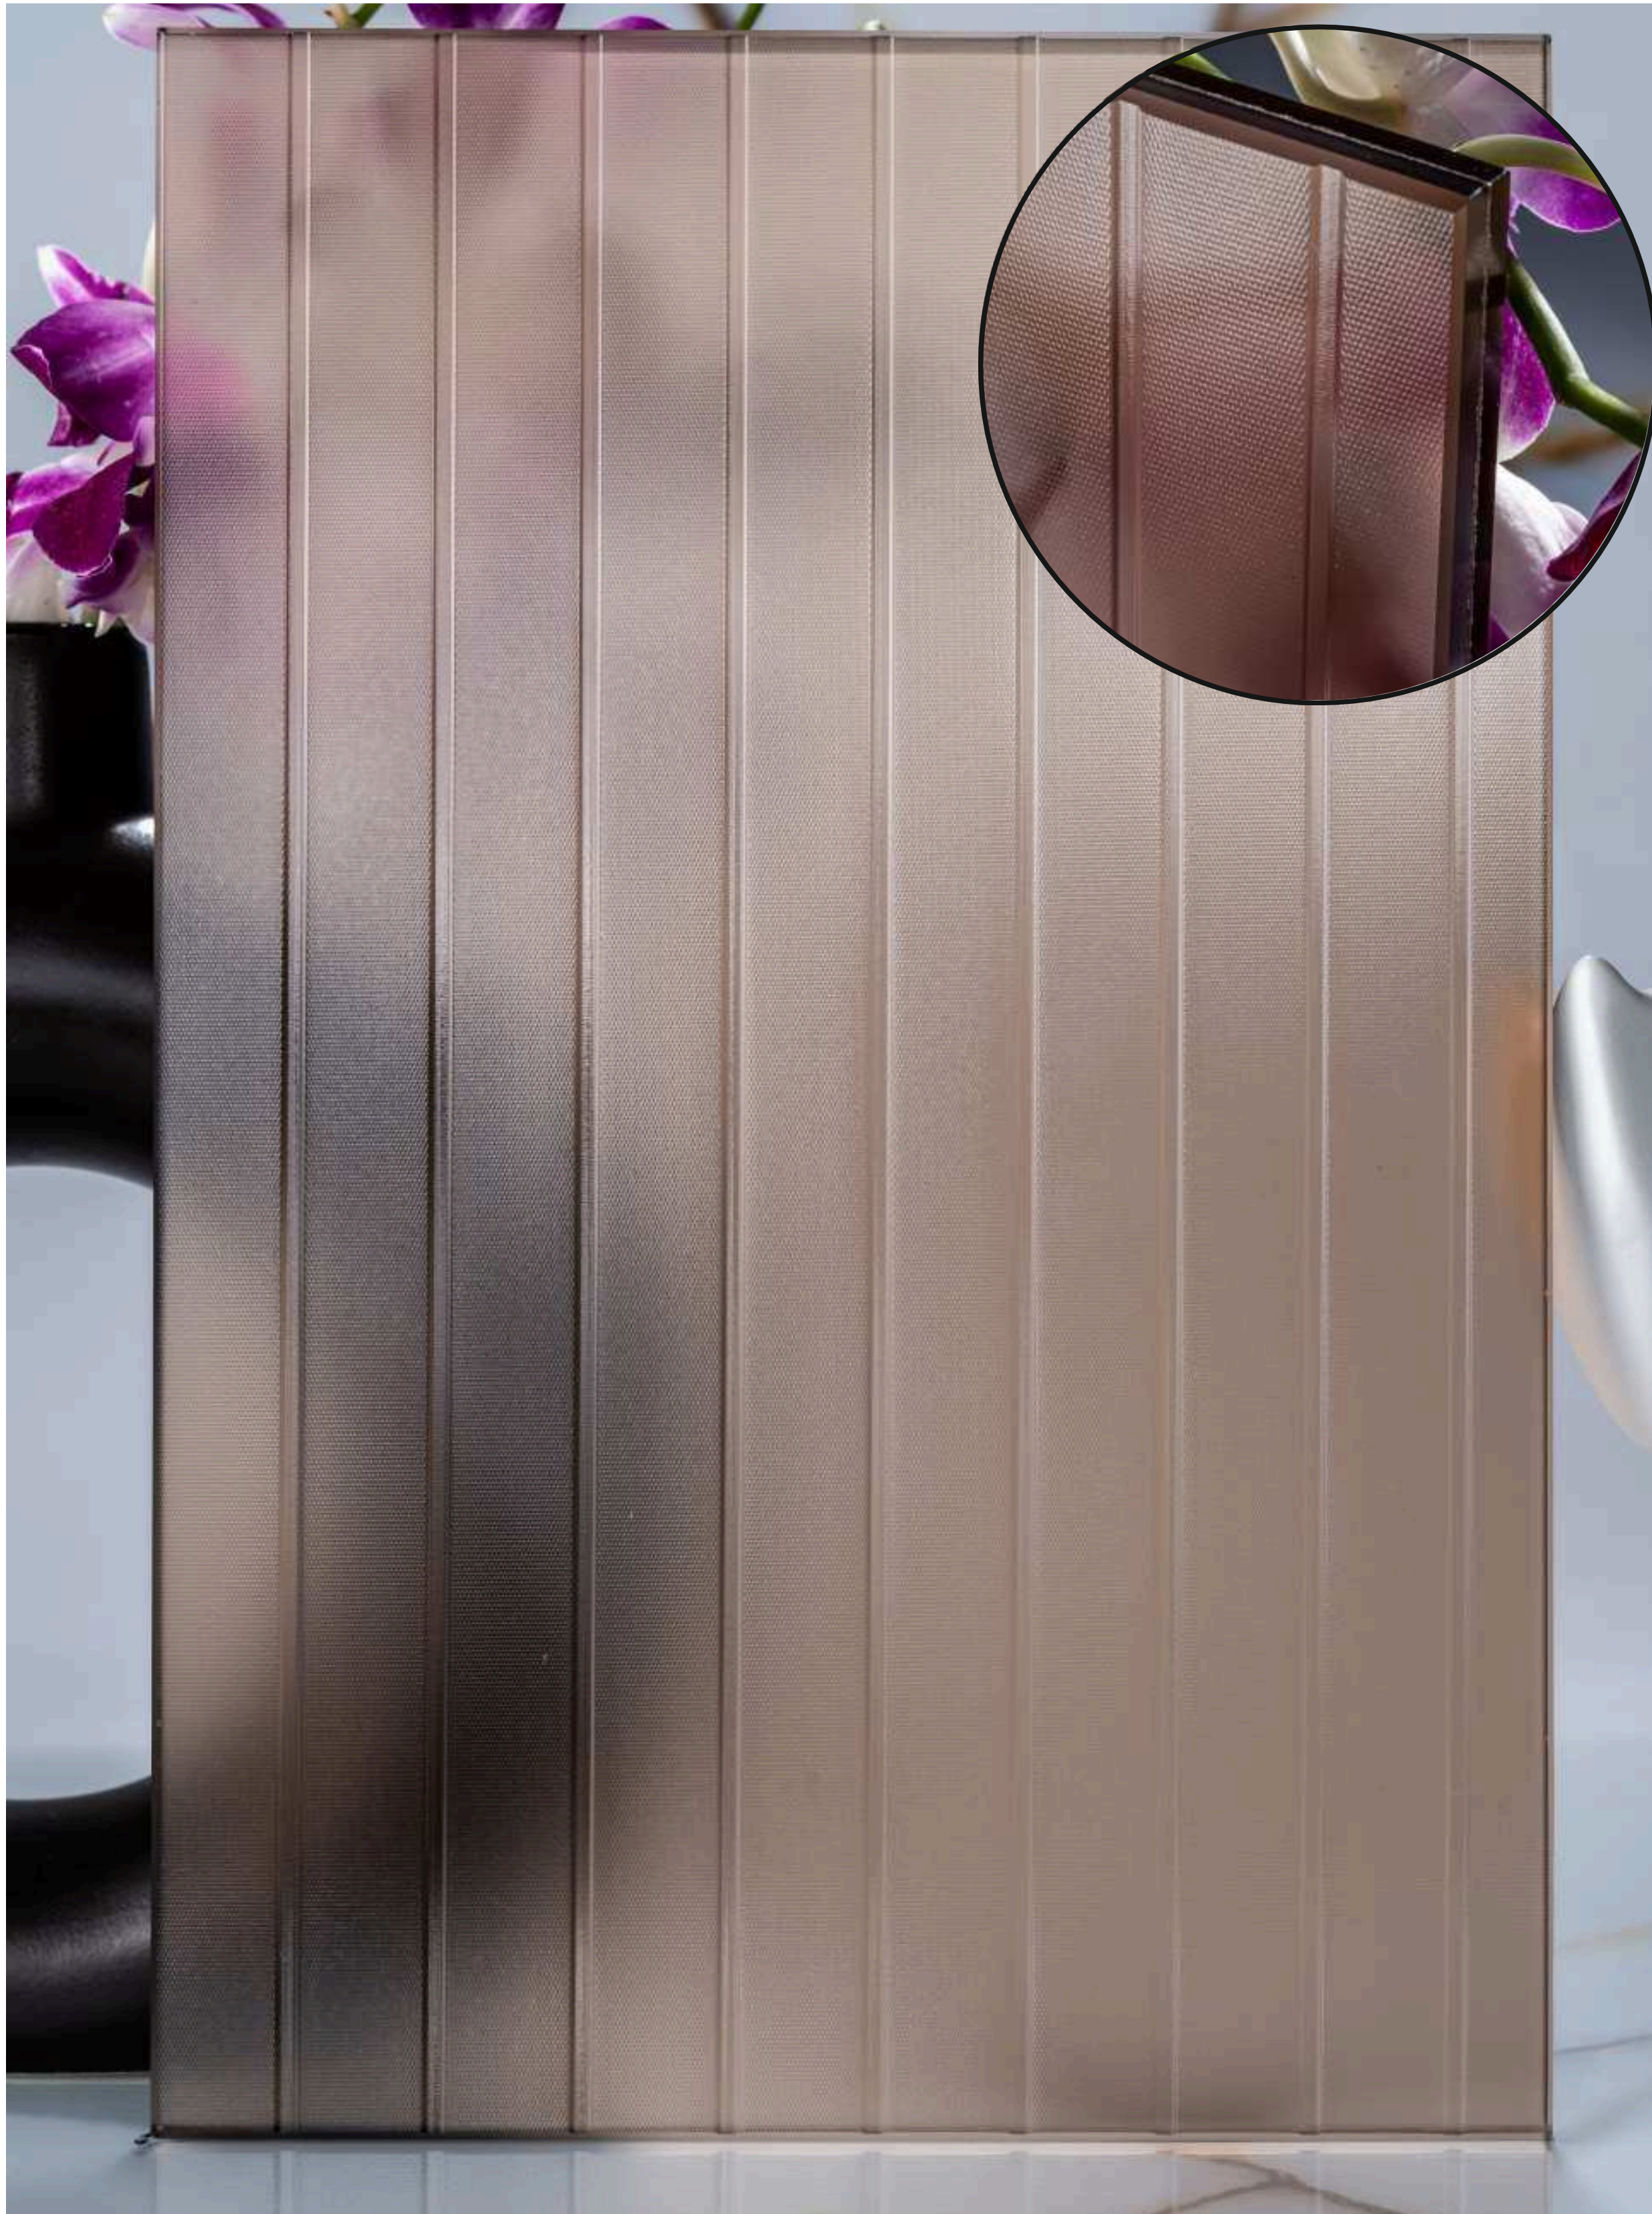

Line Orientation

Article Code :Mist Line Copper Soft
Standard Size (WxH) : 1200x3000mm
Standard Thickness :10mm Laminated

*This is a creative photograph. Actual product may vary.
*Color may vary lot to lot. please ask for fresh sample before placing order.