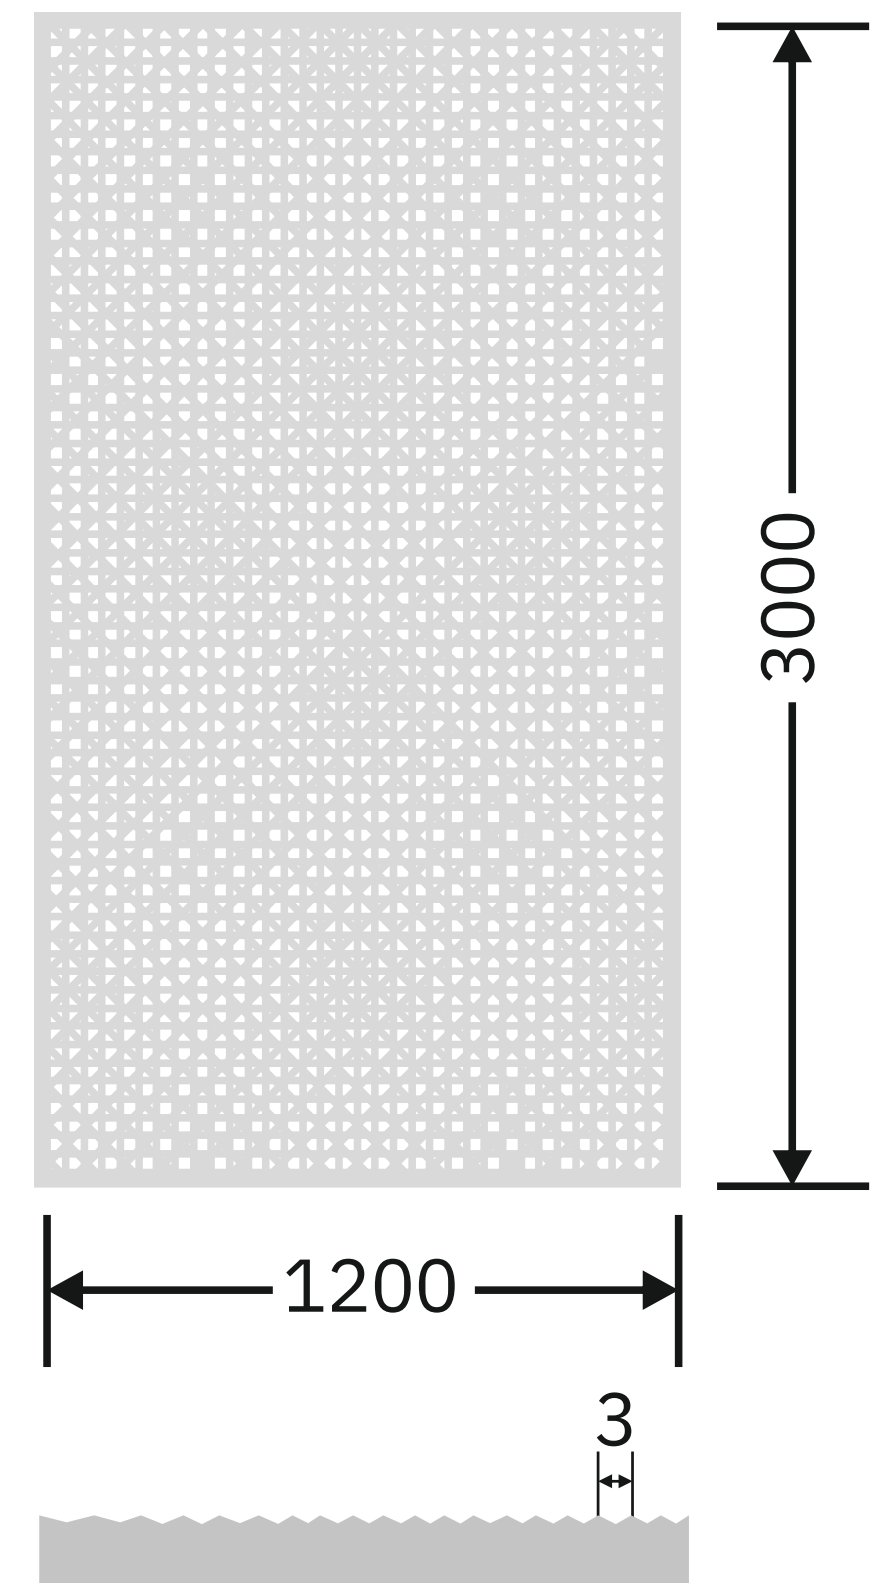

Flute Orientation

Article Code :Benz Brown Soft
Standard Size (WxH) : 1200x3000mm
Standard Thickness :10mm Laminated

*This is a creative photograph. Actual product may vary.
*Color may vary lot to lot. please ask for fresh sample before placing order.