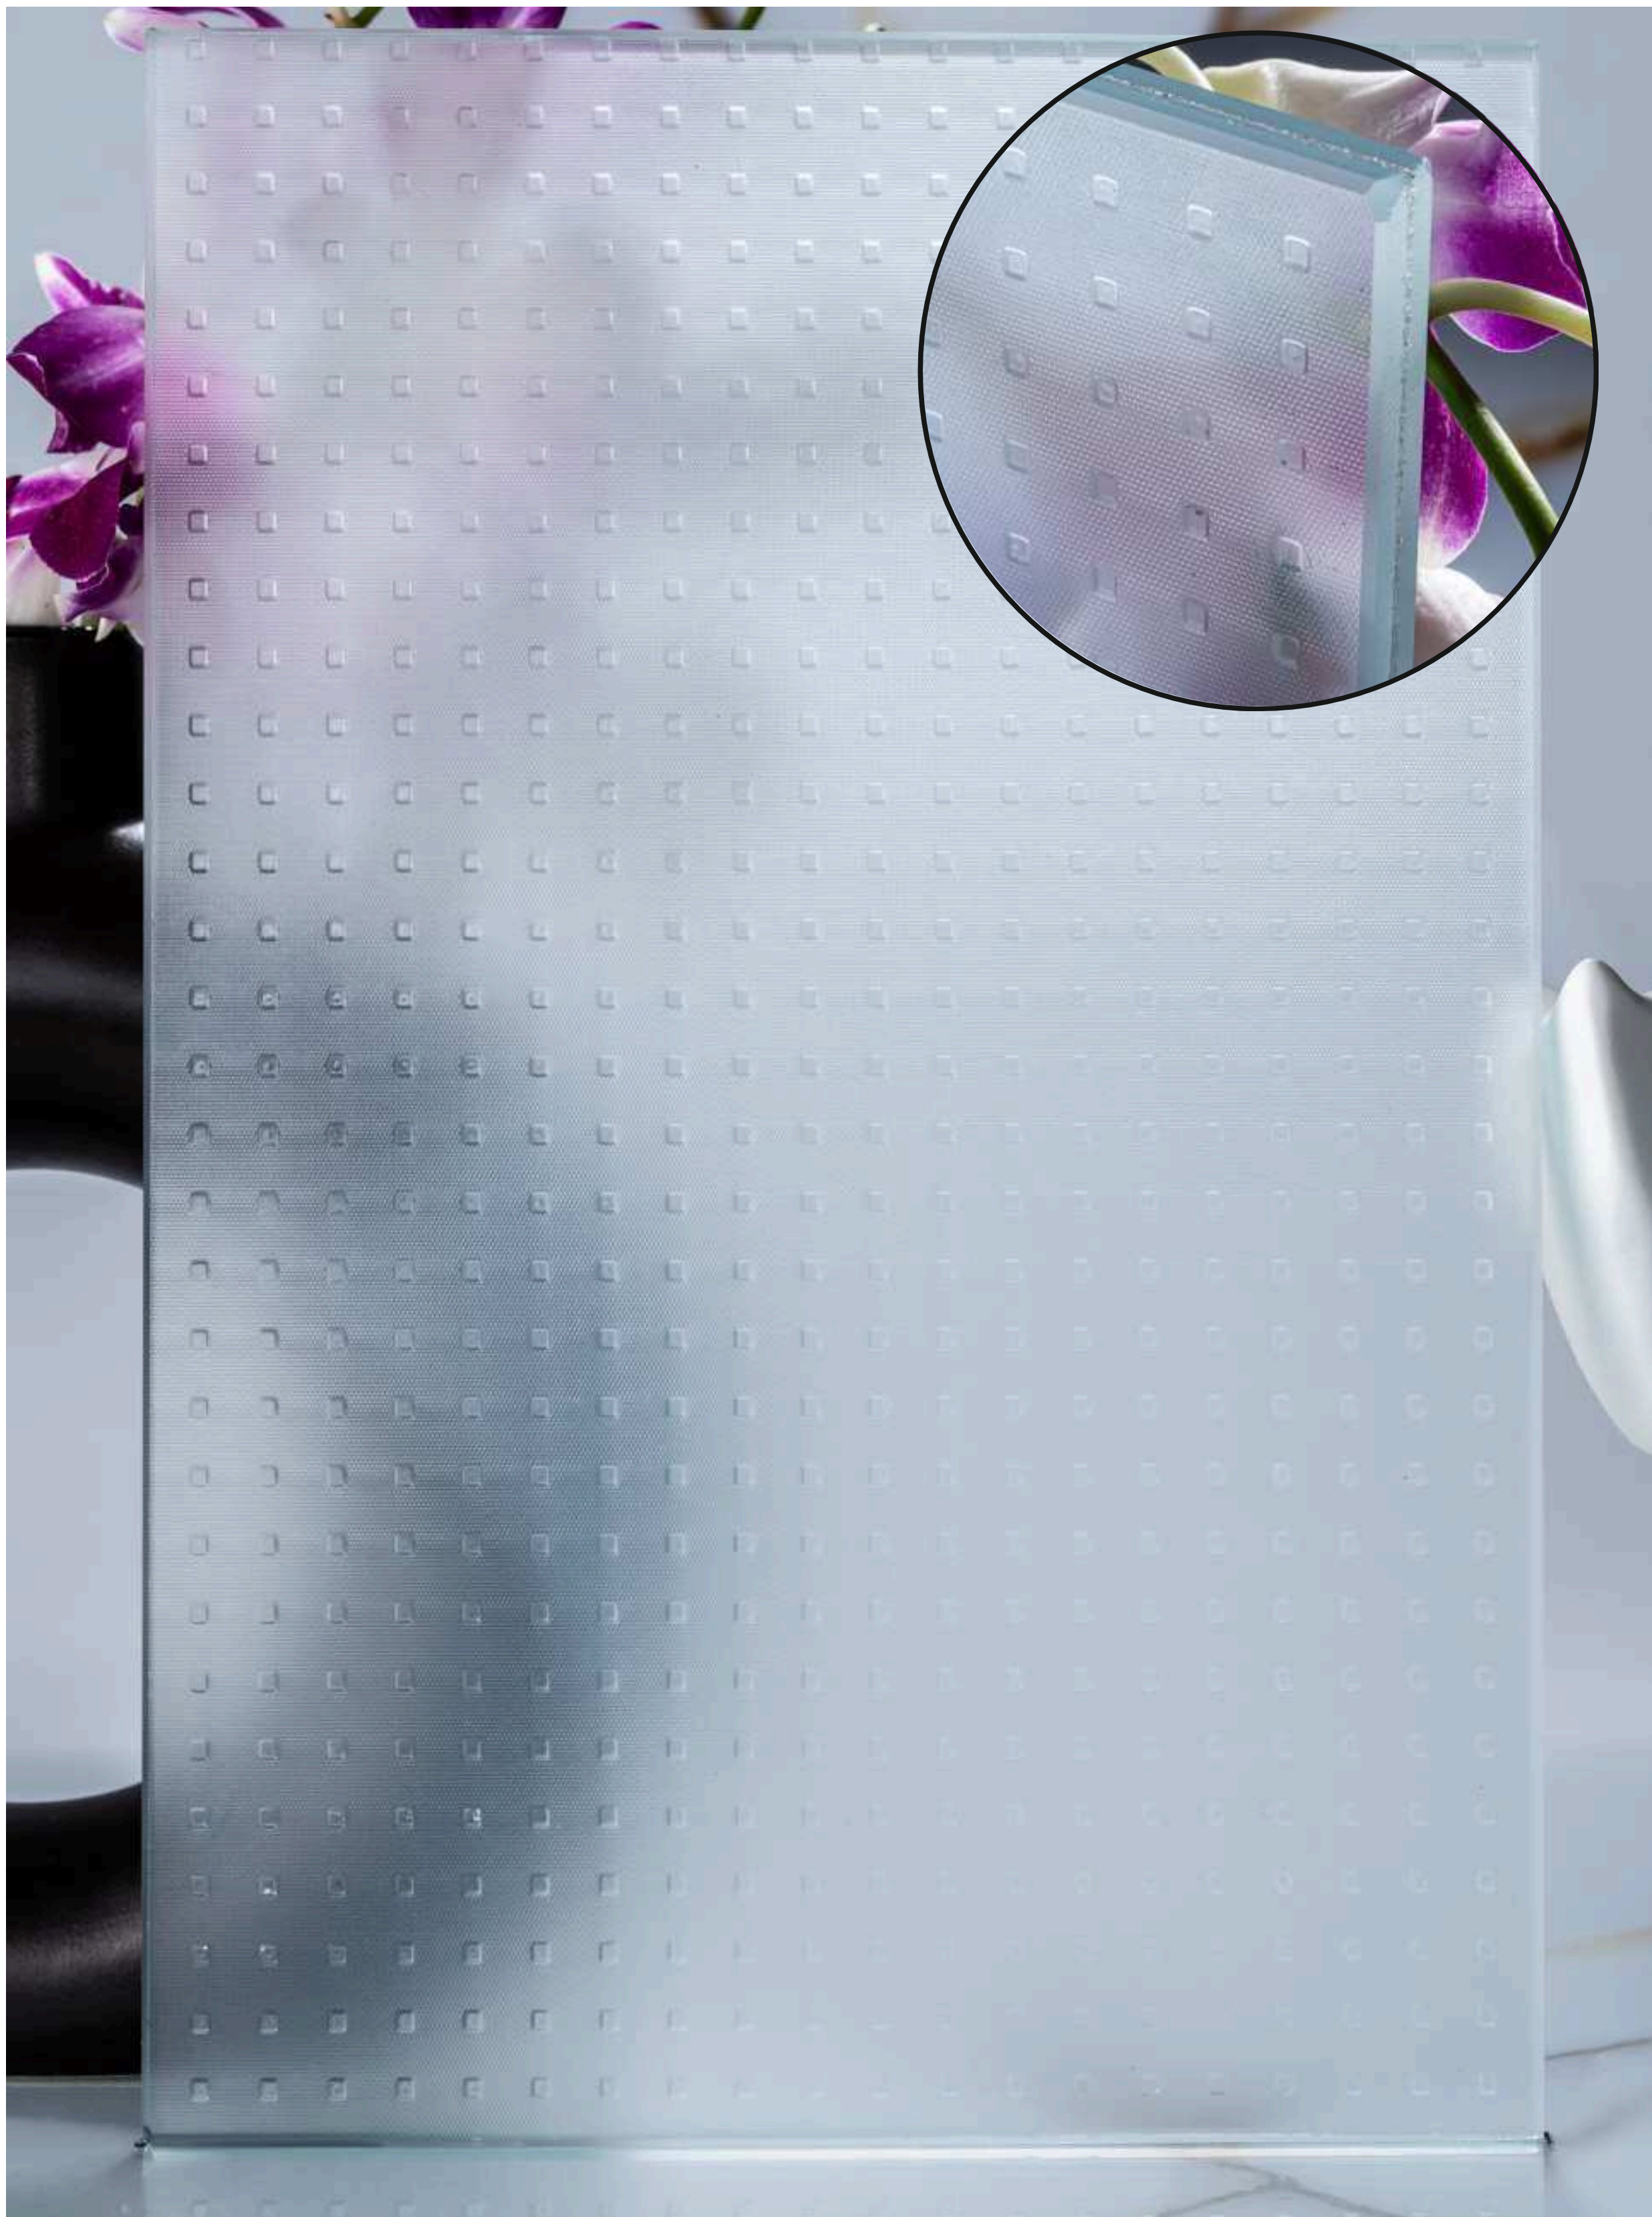

**Line Orientation**

Article Code :Mist Line Gold Soft  
Standard Size (WxH) : 1200x3000mm  
Standard Thickness :10mm Laminated

\*This is a creative photograph. Actual product may vary.  
\*Color may vary lot to lot. please ask for fresh sample before placing order.