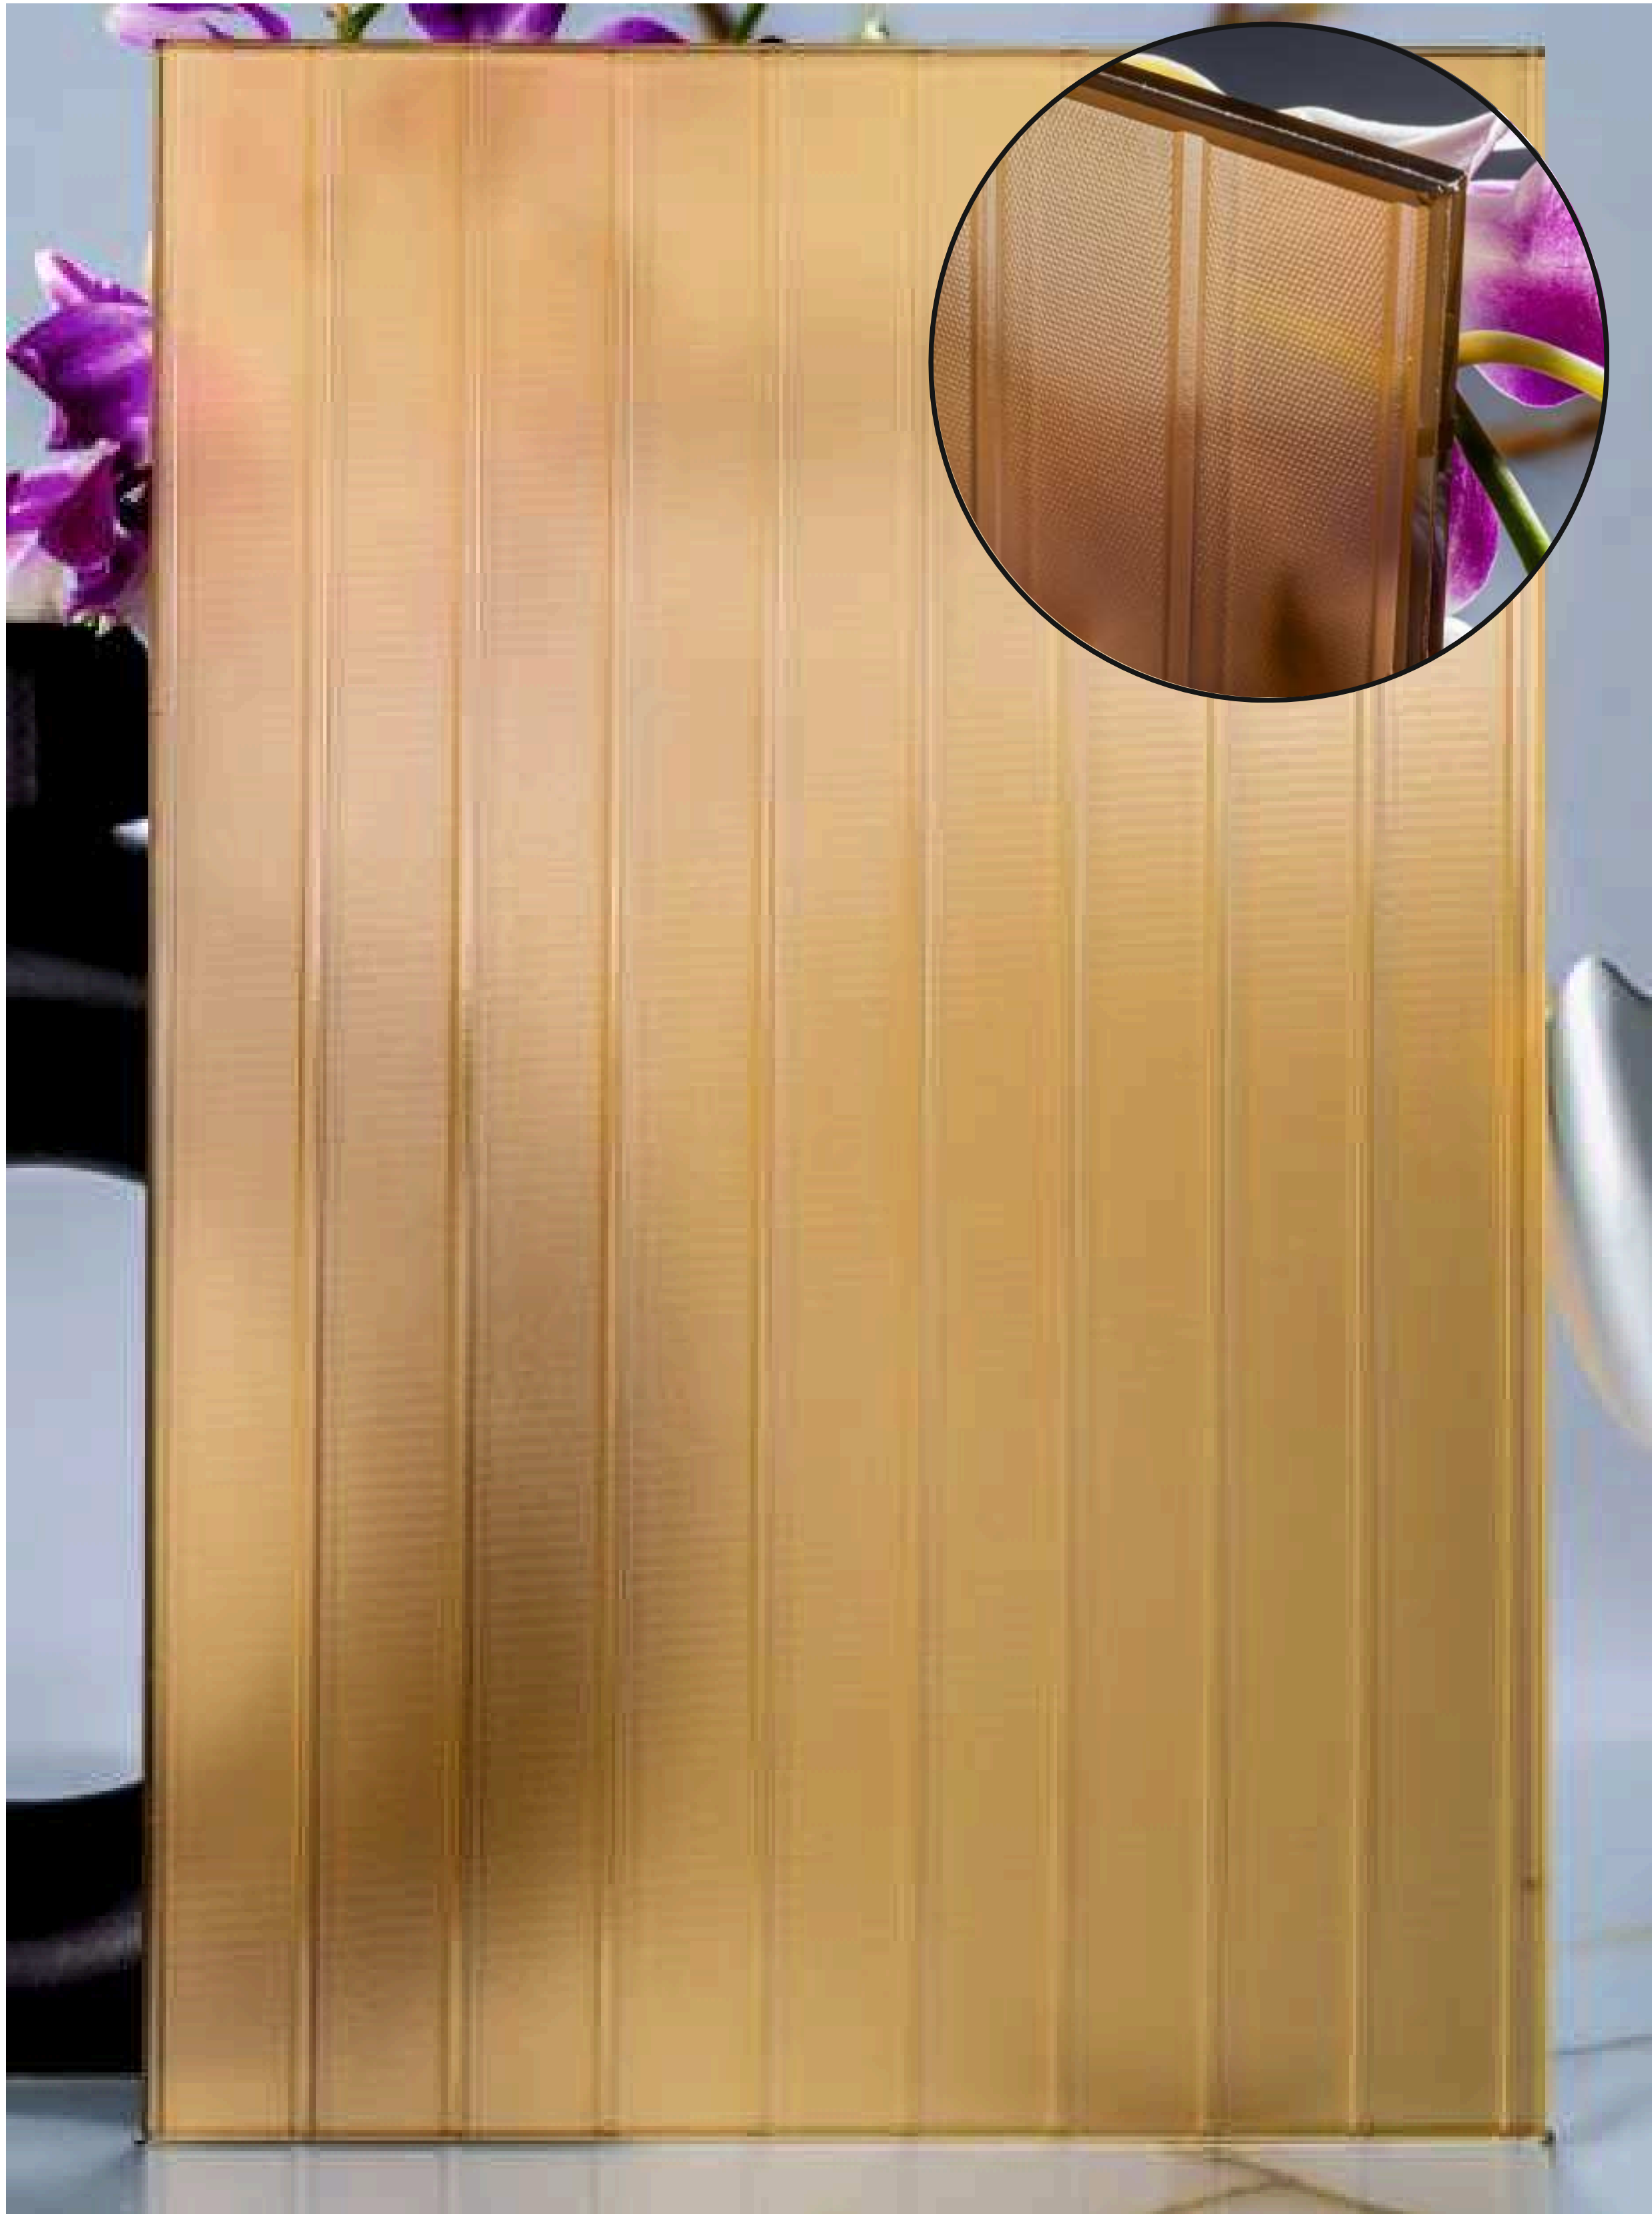

Line Orientation

Article Code :Mist Line Gold Soft
Standard Size (WxH) : 1200x3000mm
Standard Thickness :10mm Laminated

*This is a creative photograph. Actual product may vary.
*Color may vary lot to lot. please ask for fresh sample before placing order.