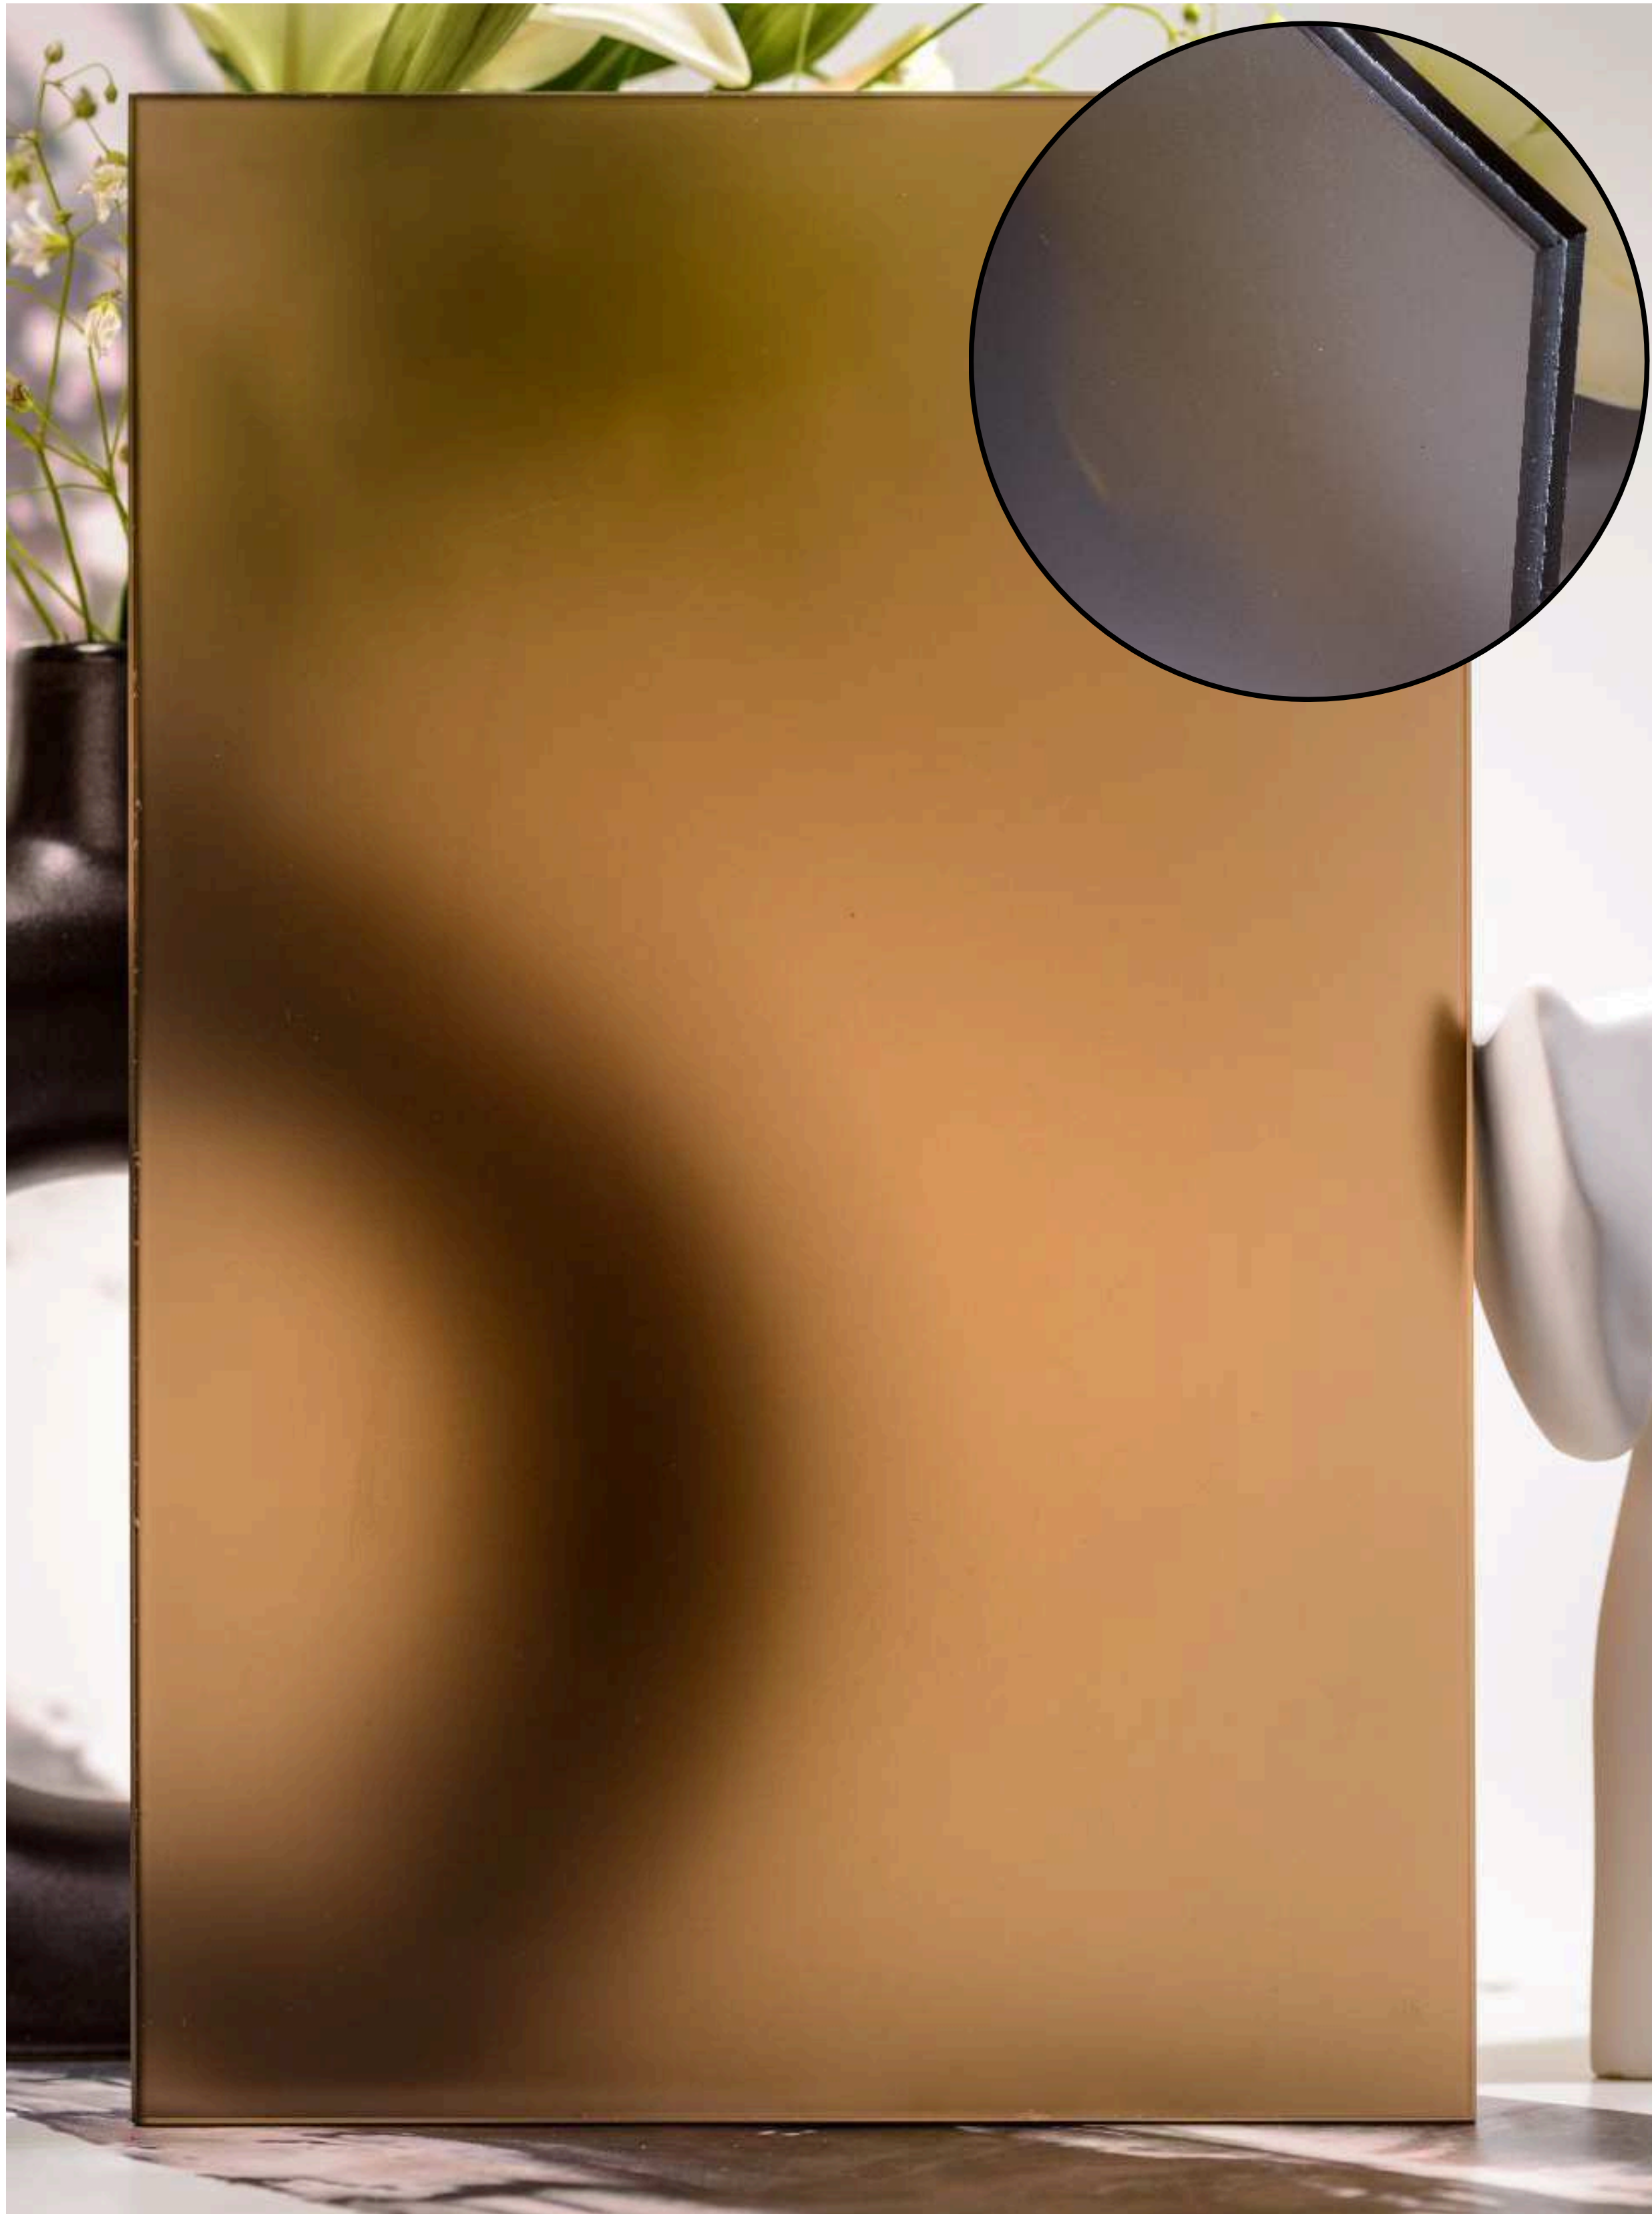

Article Code :Brown Soft
Standard Size (WxH) : 1200x3000mm
Standard Thickness :10mm Laminated

*This is a creative photograph. Actual product may vary.
*Color may vary lot to lot. please ask for fresh sample before placing order.