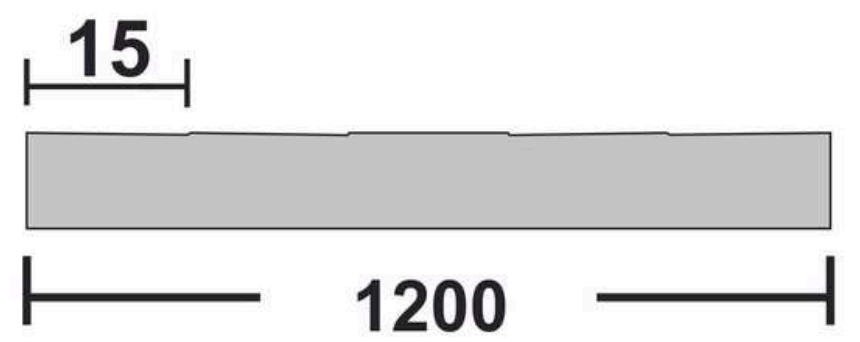

Flute Orientation

Article Code : Flex Soft
Standard Size (WxH) : 1200x3000 mm
Standard Thickness : 4mm

*This is a creative photograph. Actual product may vary.
*Color may vary lot to lot. please ask for fresh sample before placing order.