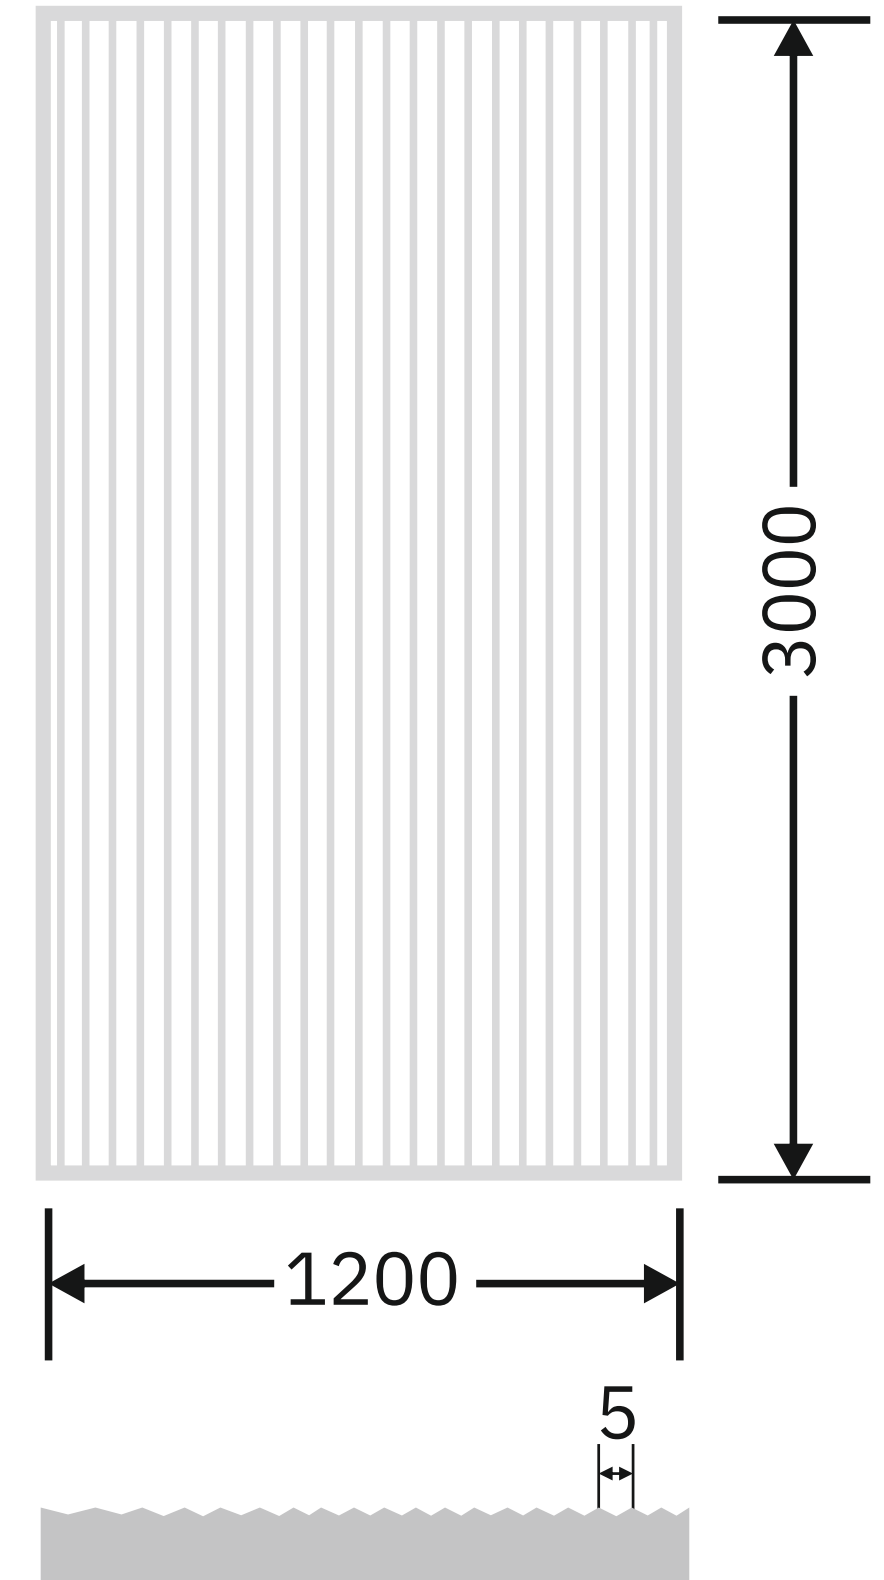

Flute Orientation

Article Code :Masterline Grey Soft
Standard Size (WxH) : 1200x3000mm
Standard Thickness :10mm Laminated

*This is a creative photograph. Actual product may vary.
*Color may vary lot to lot. please ask for fresh sample before placing order.