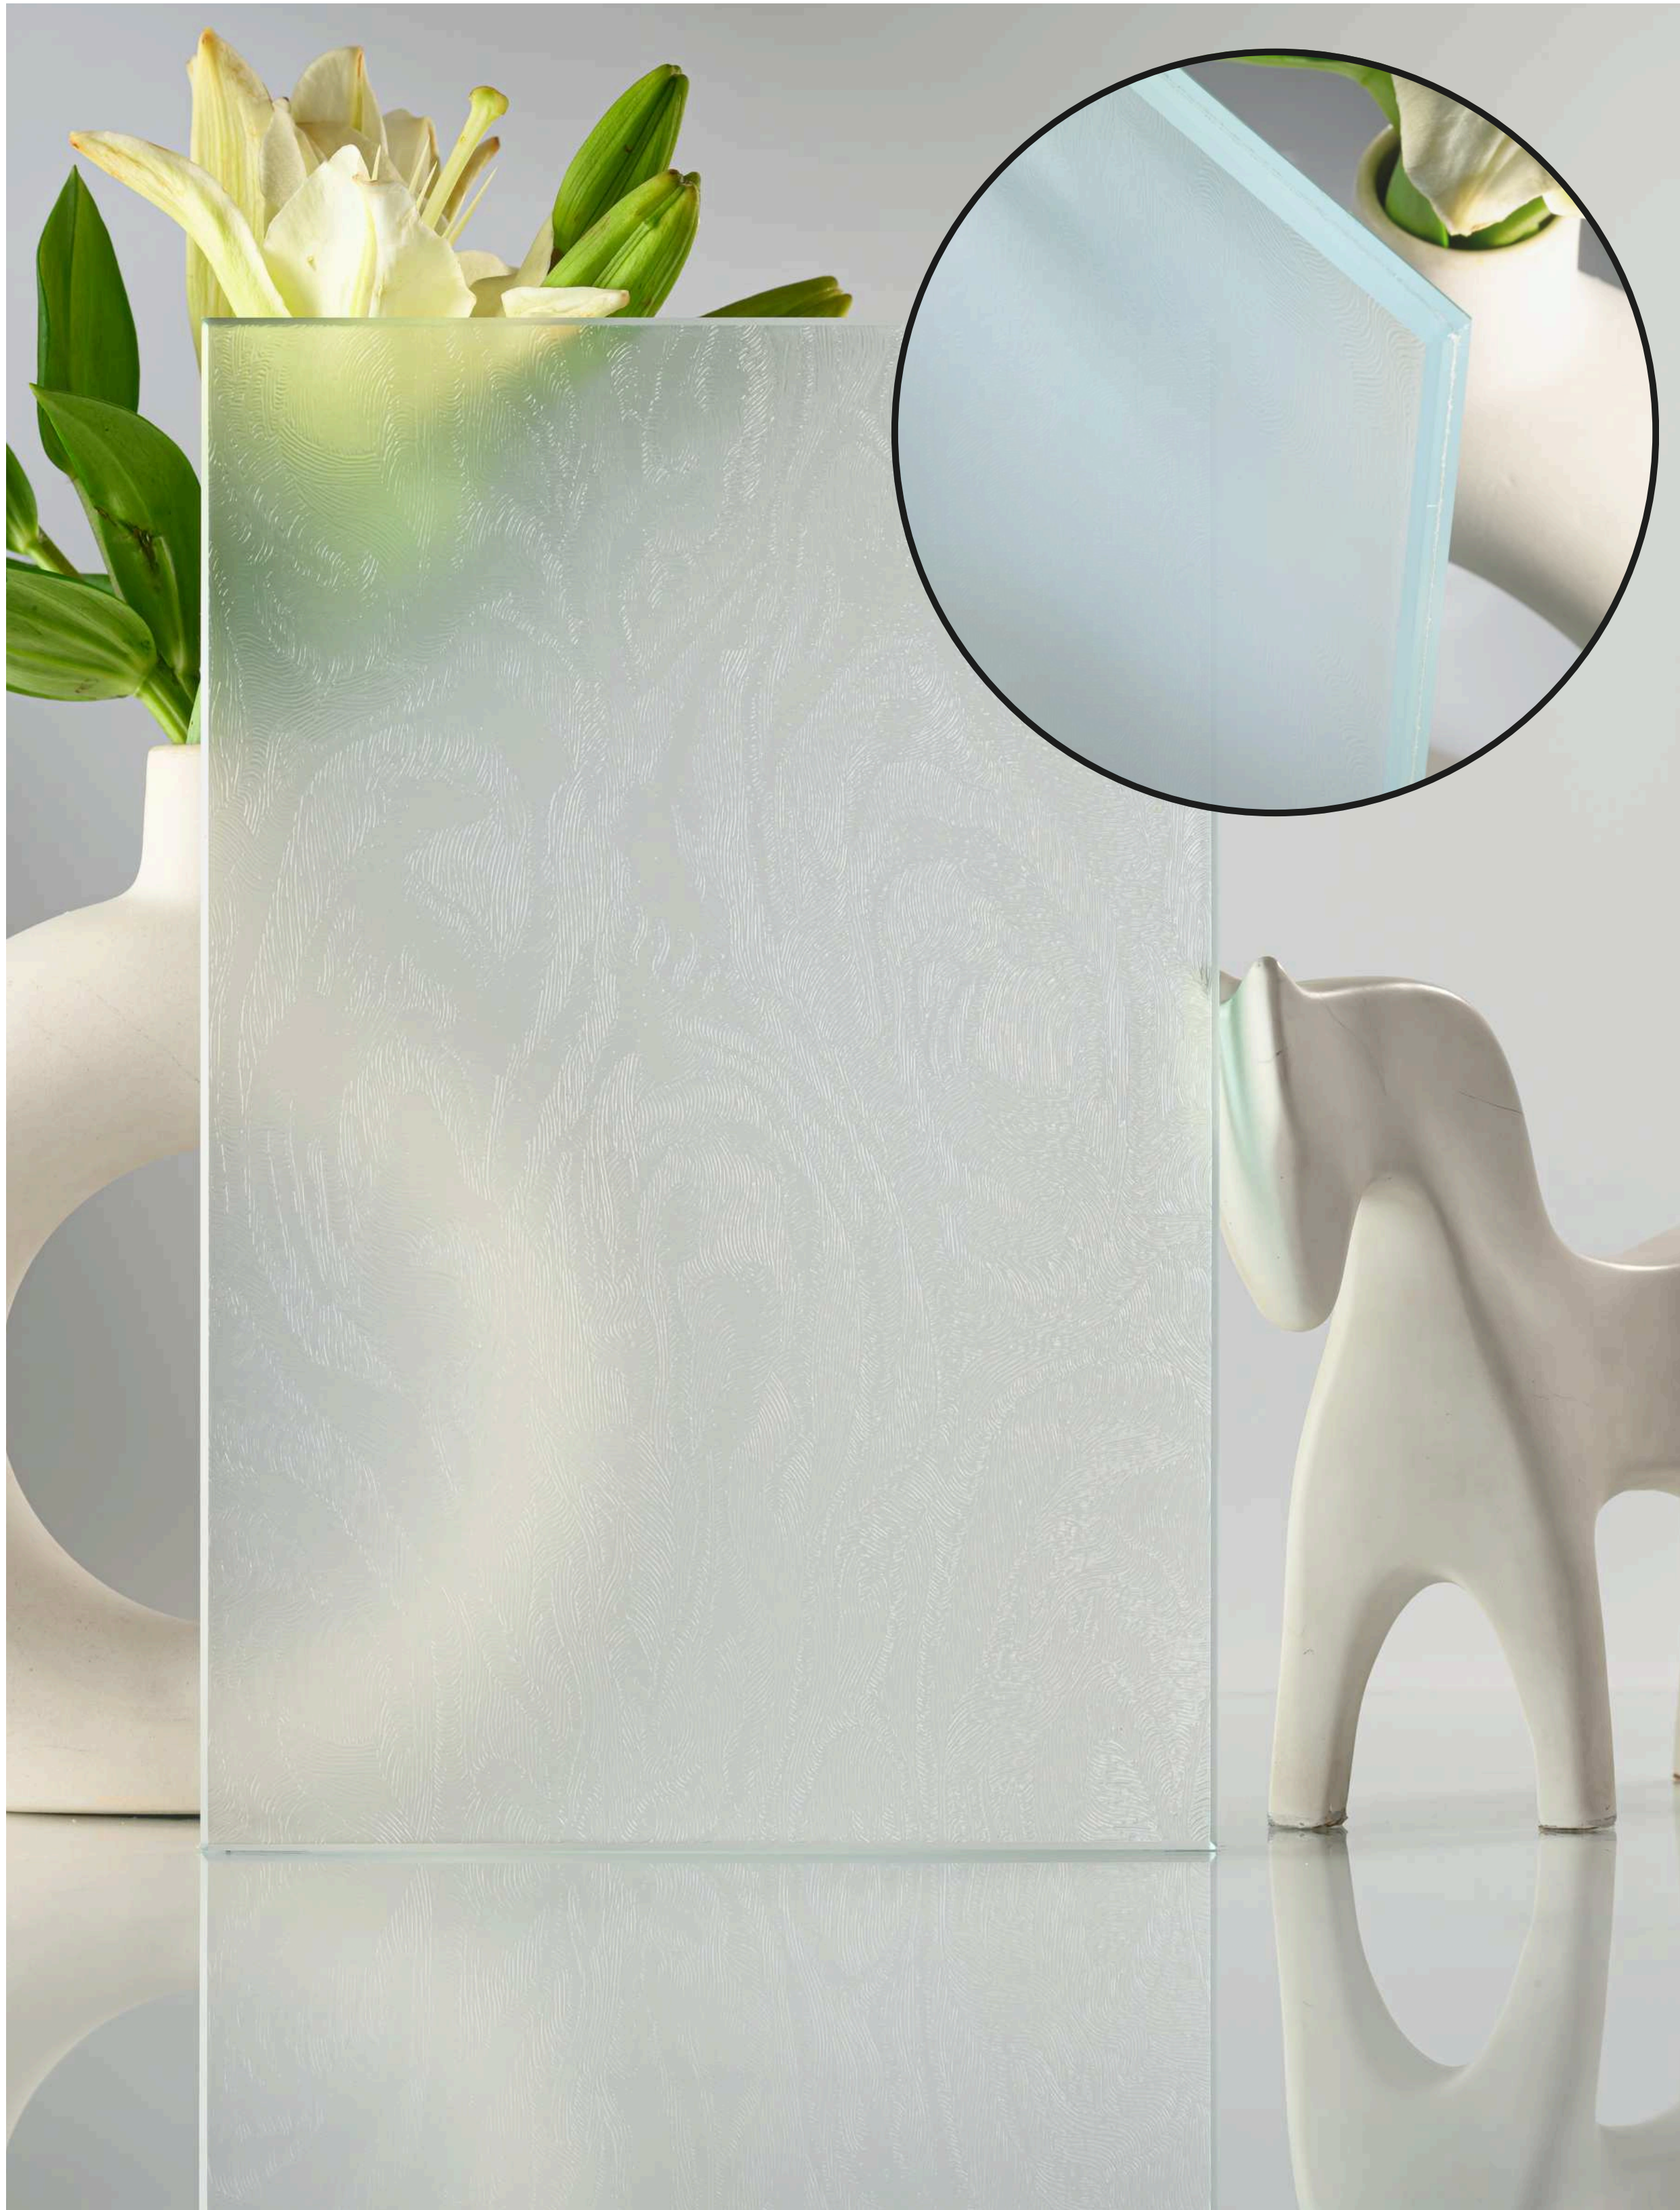

**Flute Orientation**

Article Code : Outlook Gold Soft  
Standard Size (WxH) : 1200x3000mm  
Standard Thickness :10mm Laminated

\*This is a creative photograph. Actual product may vary.  
\*Color may vary lot to lot. please ask for fresh sample before placing order.