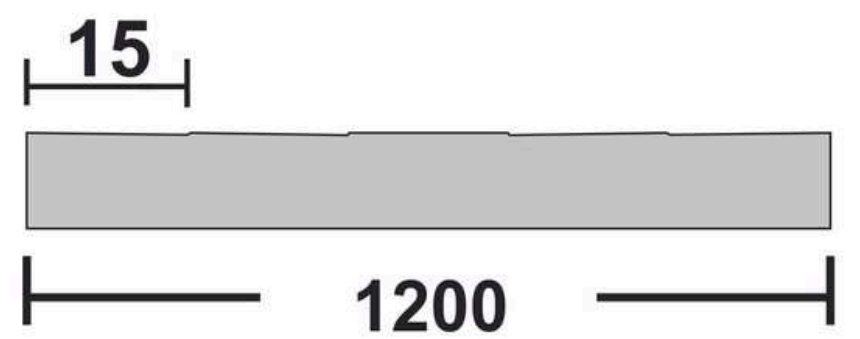

**Flute Orientation**

Article Code : Flex Brown Soft  
Standard Size (WxH) : 1200x3000mm  
Standard Thickness : 9mm Laminated

\*This is a creative photograph. Actual product may vary.  
\*Color may vary lot to lot. please ask for fresh sample before placing order.

**Flute Orientation**

Article Code : Flex Copper Soft  
Standard Size (WxH) : 1200x3000mm  
Standard Thickness : 9mm Laminated

\*This is a creative photograph. Actual product may vary.  
\*Color may vary lot to lot. please ask for fresh sample before placing order.