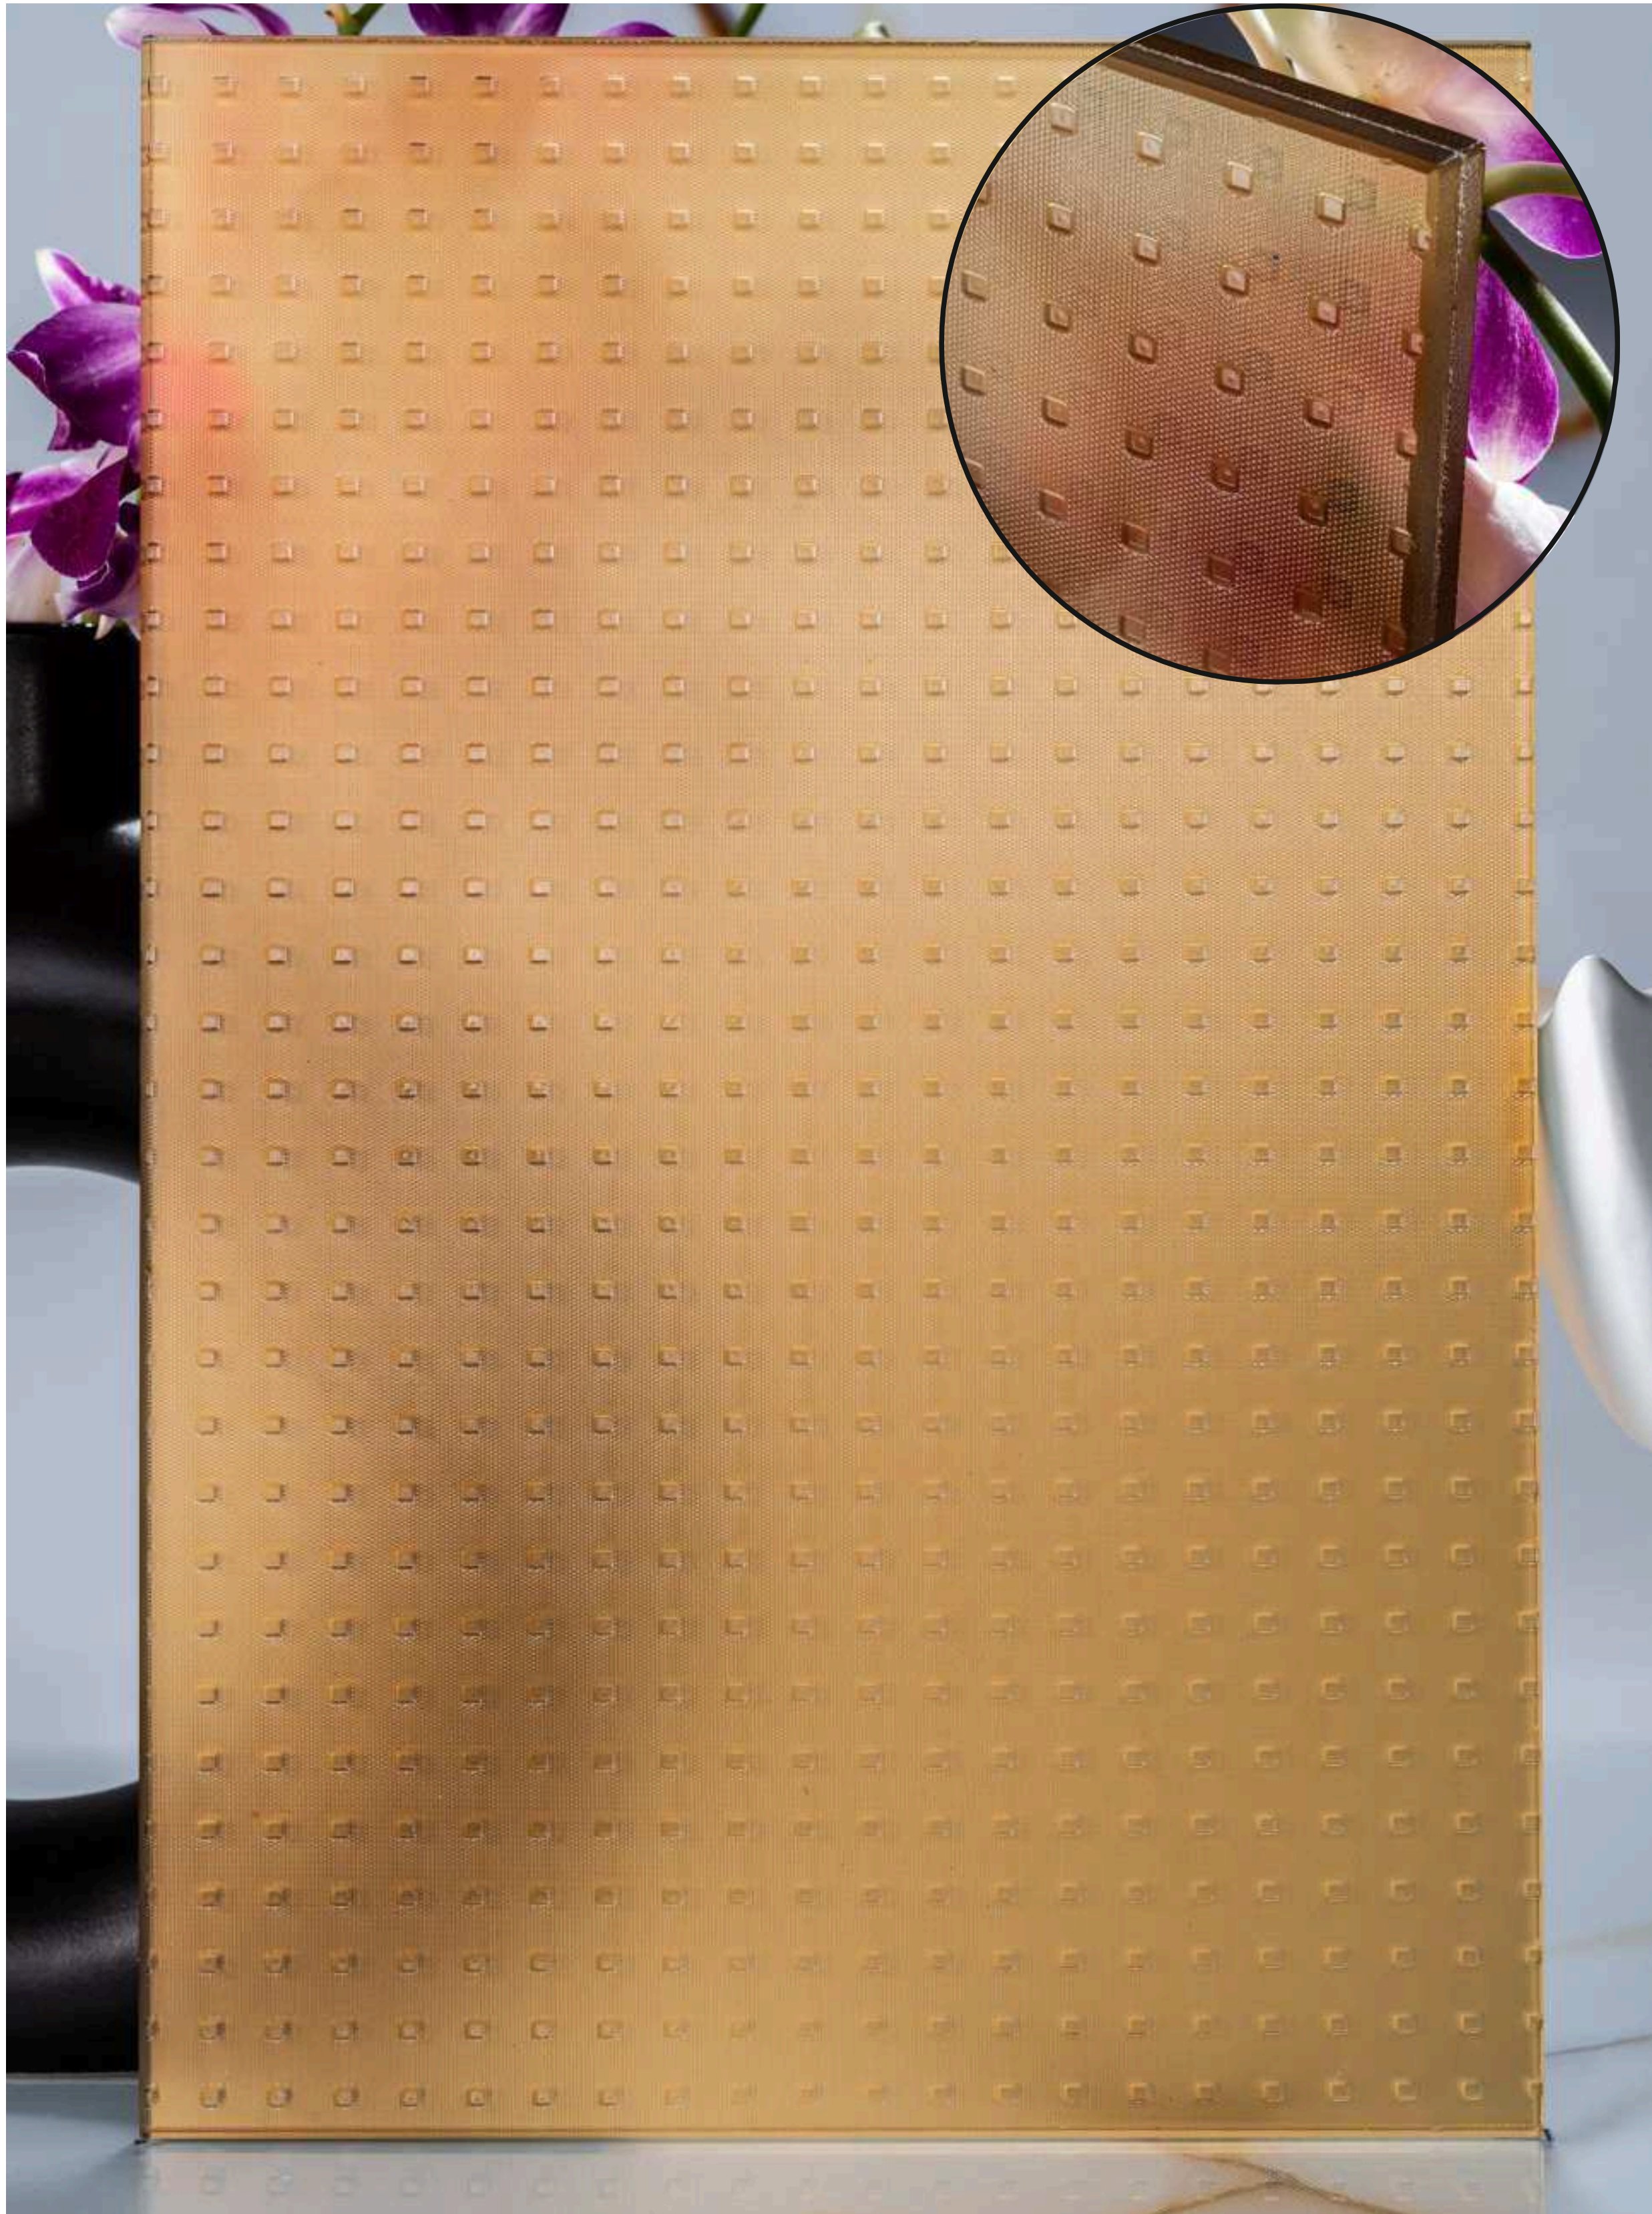

Article Code :Mist Square Gold Soft
Standard Size (WxH) : 1200x3000mm
Standard Thickness :10mm Laminated

*This is a creative photograph. Actual product may vary.
*Color may vary lot to lot. please ask for fresh sample before placing order.