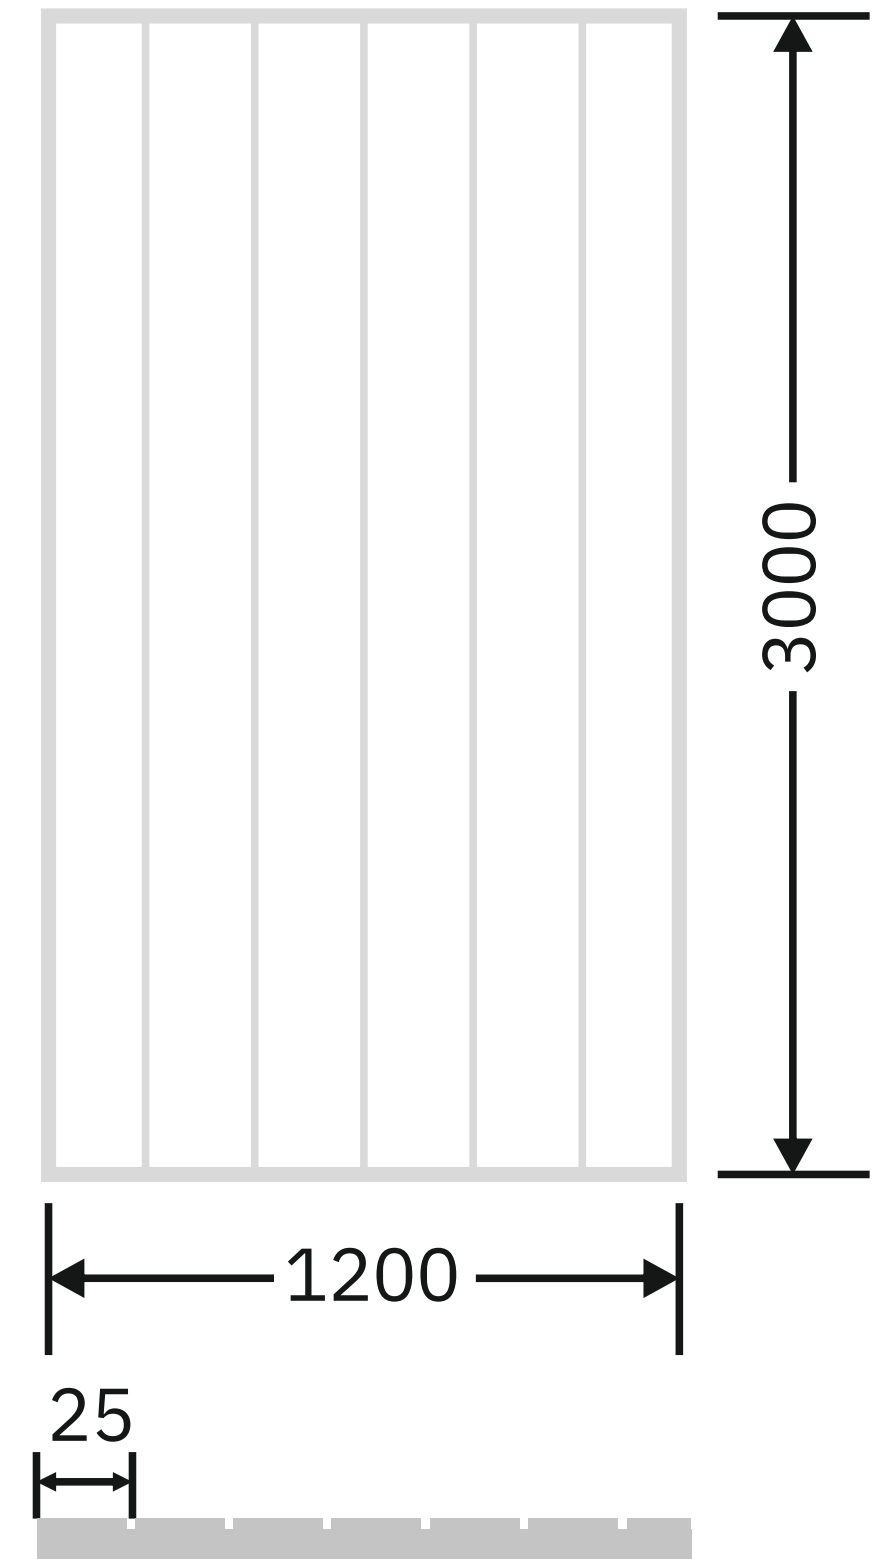

Line Orientation

Article Code :Mist Line Gold Soft
Standard Size (WxH) : 1200x3000mm
Standard Thickness :10mm Laminated

*This is a creative photograph. Actual product may vary.
*Color may vary lot to lot. please ask for fresh sample before placing order.