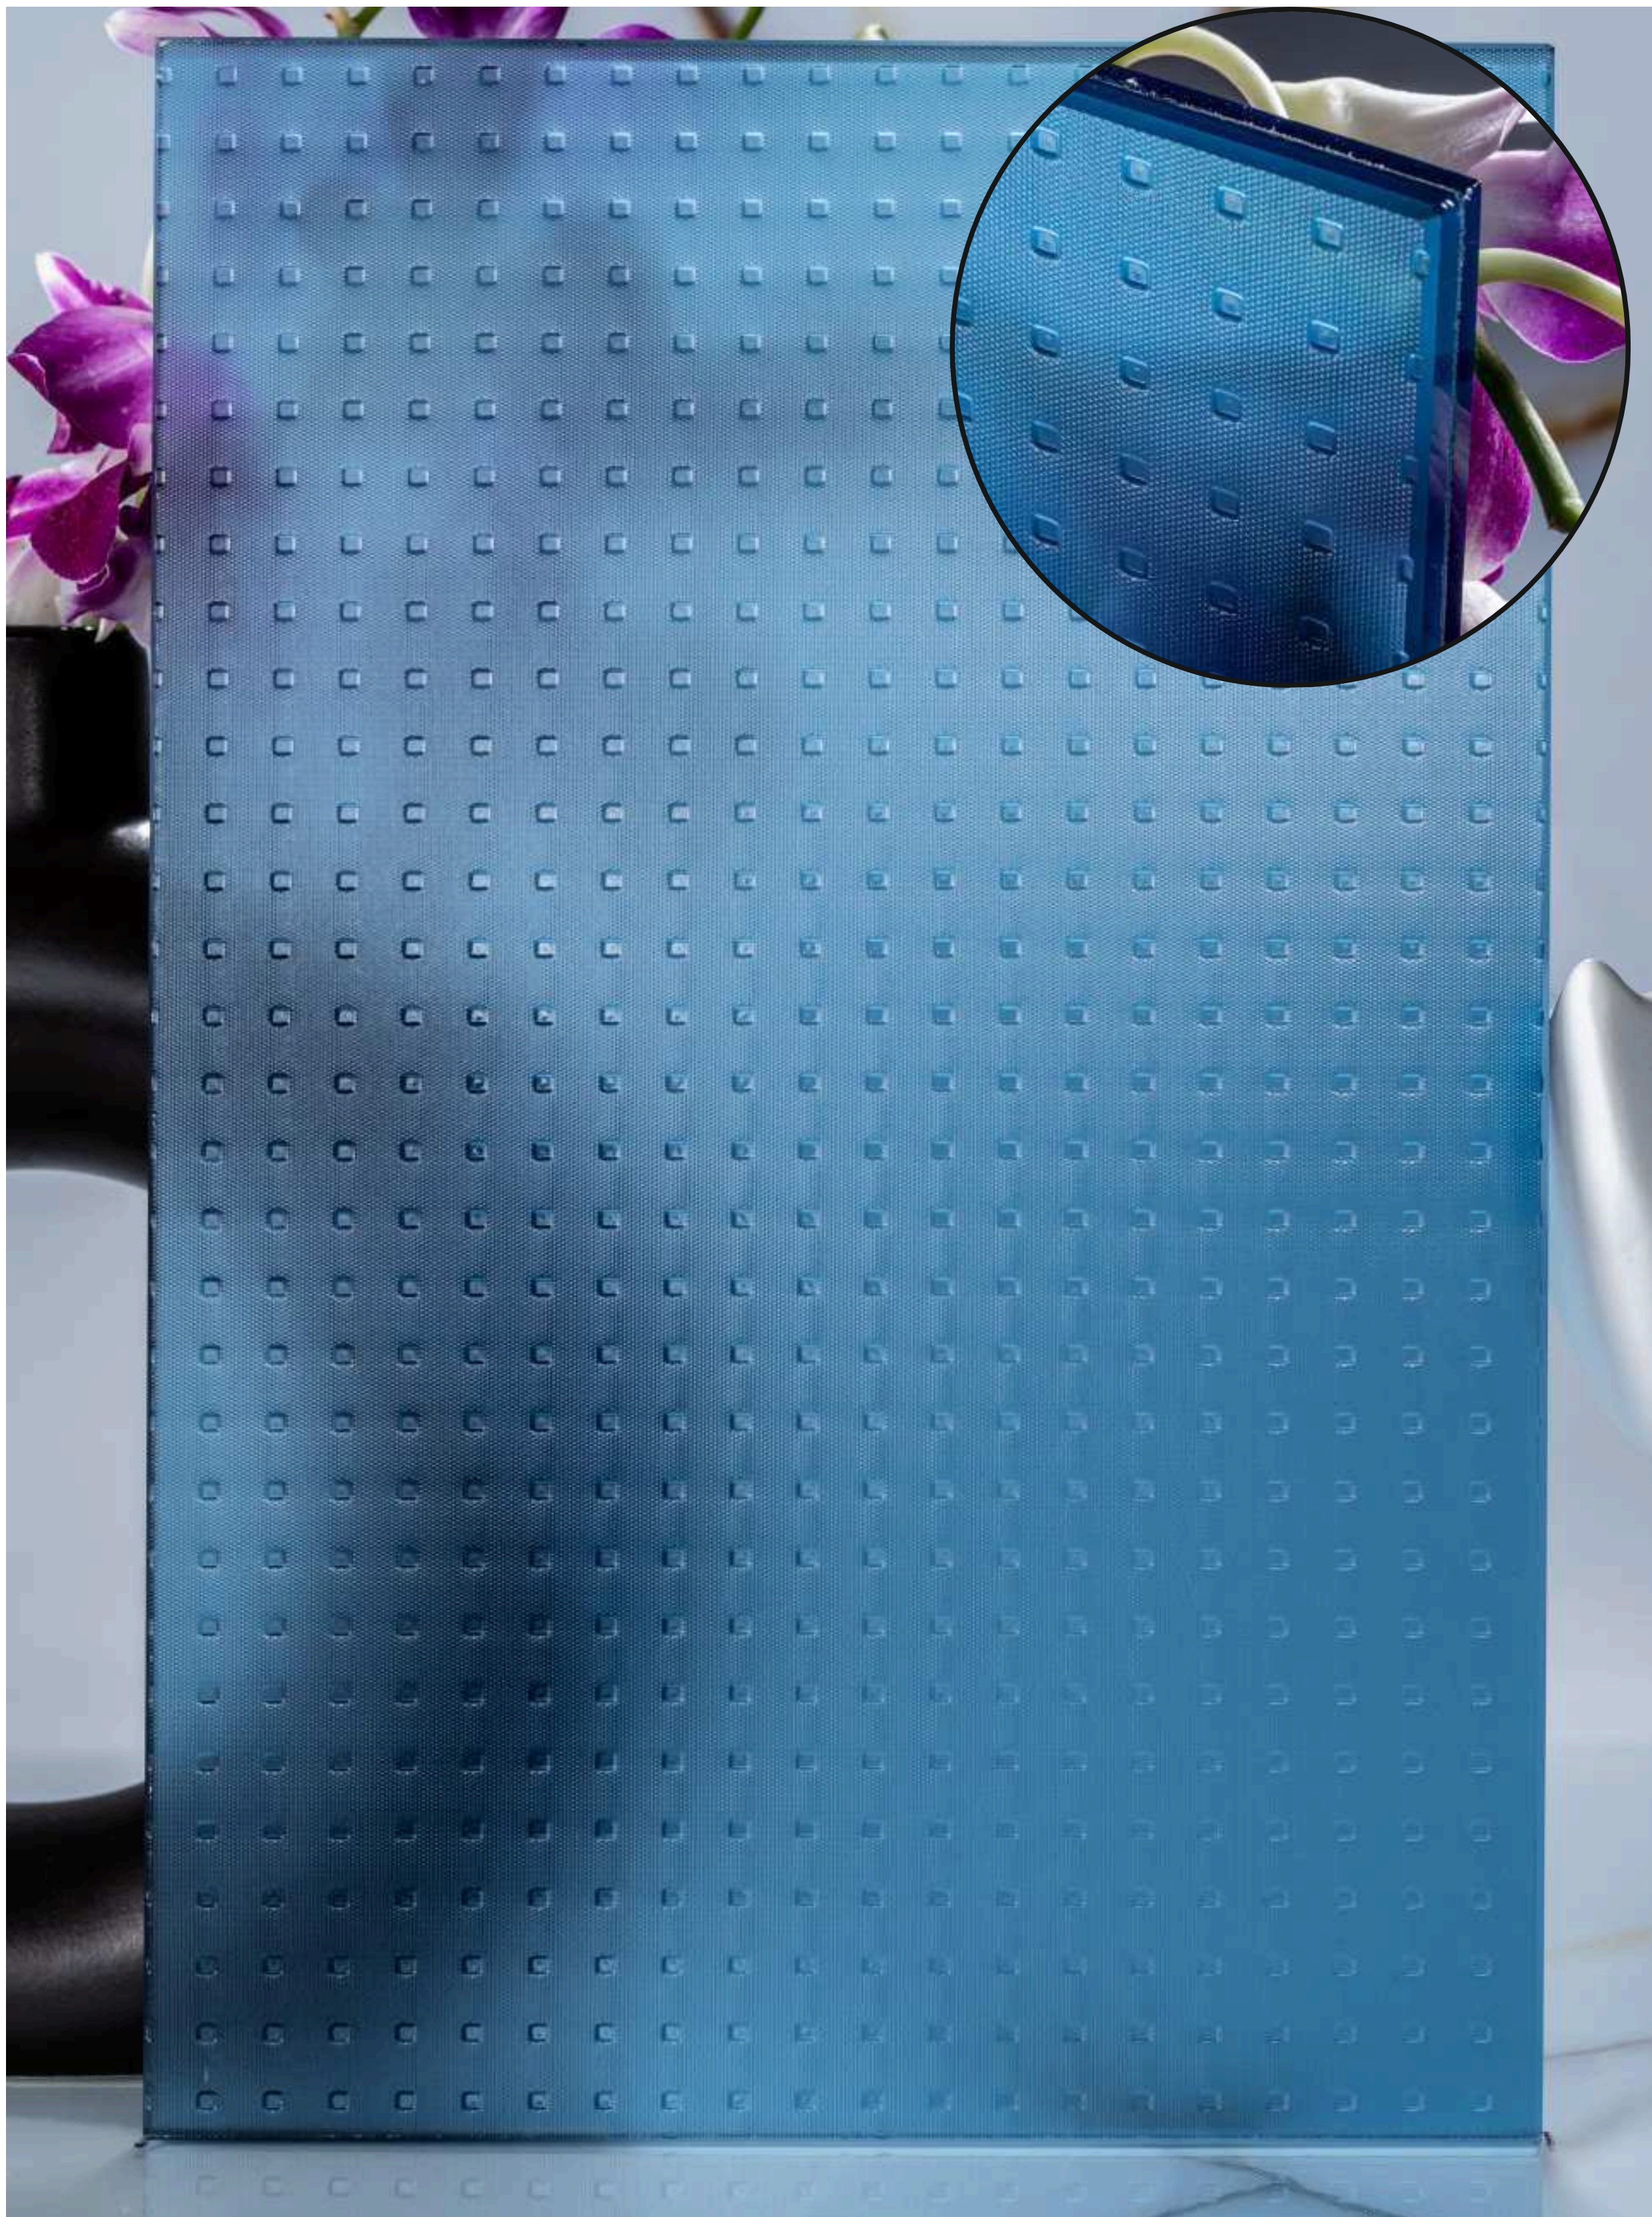

Partten Orientation

Article Code :Mist Square Copper Soft  
Standard Size (WxH) : 1200x3000mm  
Standard Thickness :10mm Laminated

\*This is a creative photograph. Actual product may vary.  
\*Color may vary lot to lot. please ask for fresh sample before placing order.