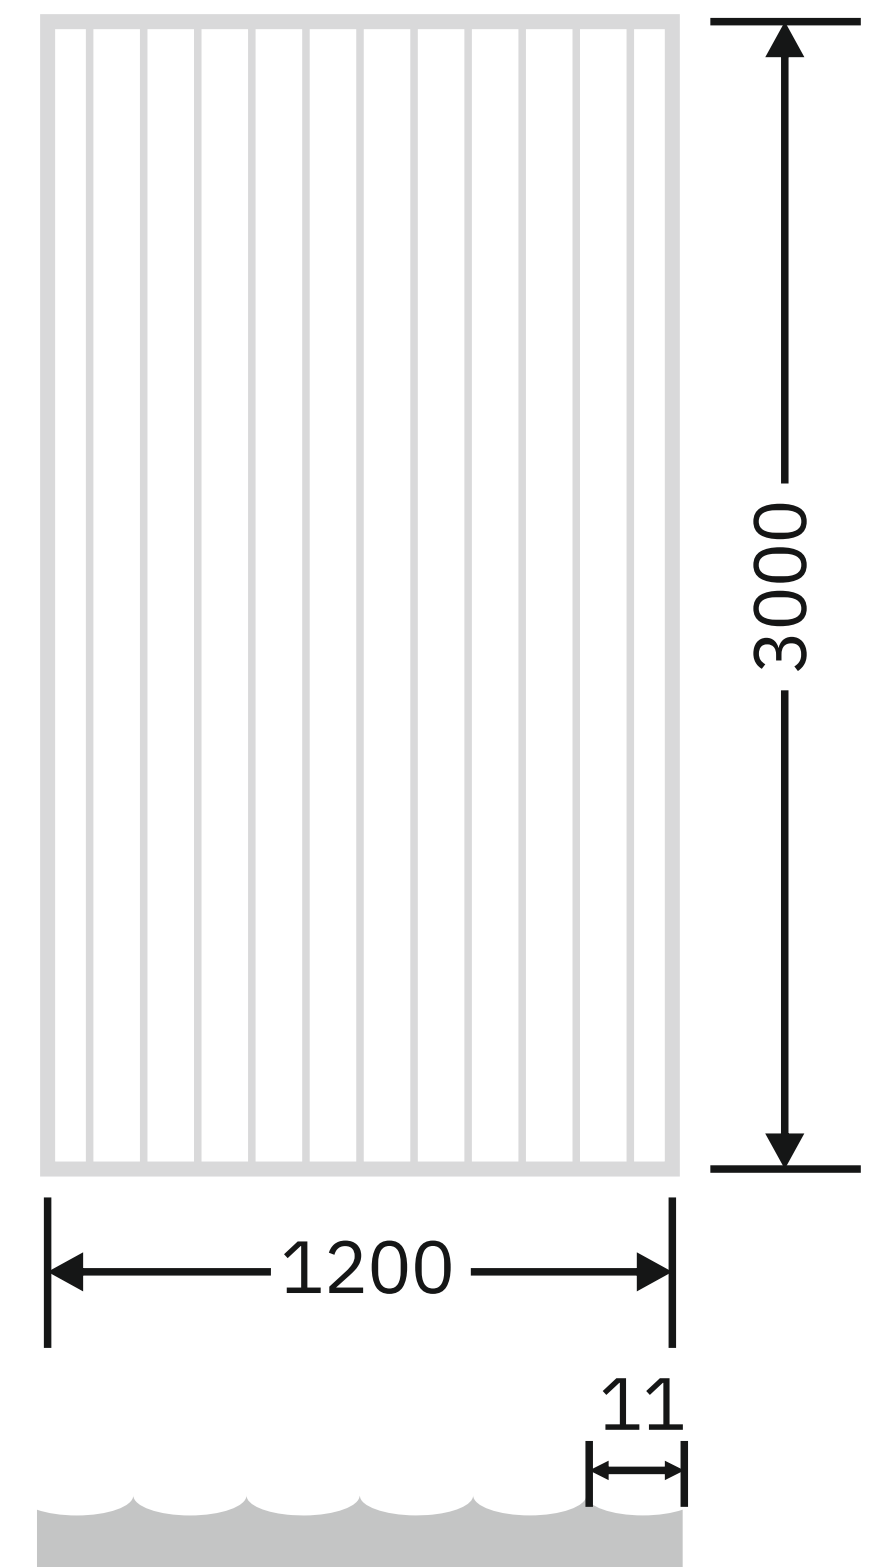

Flute Orientation