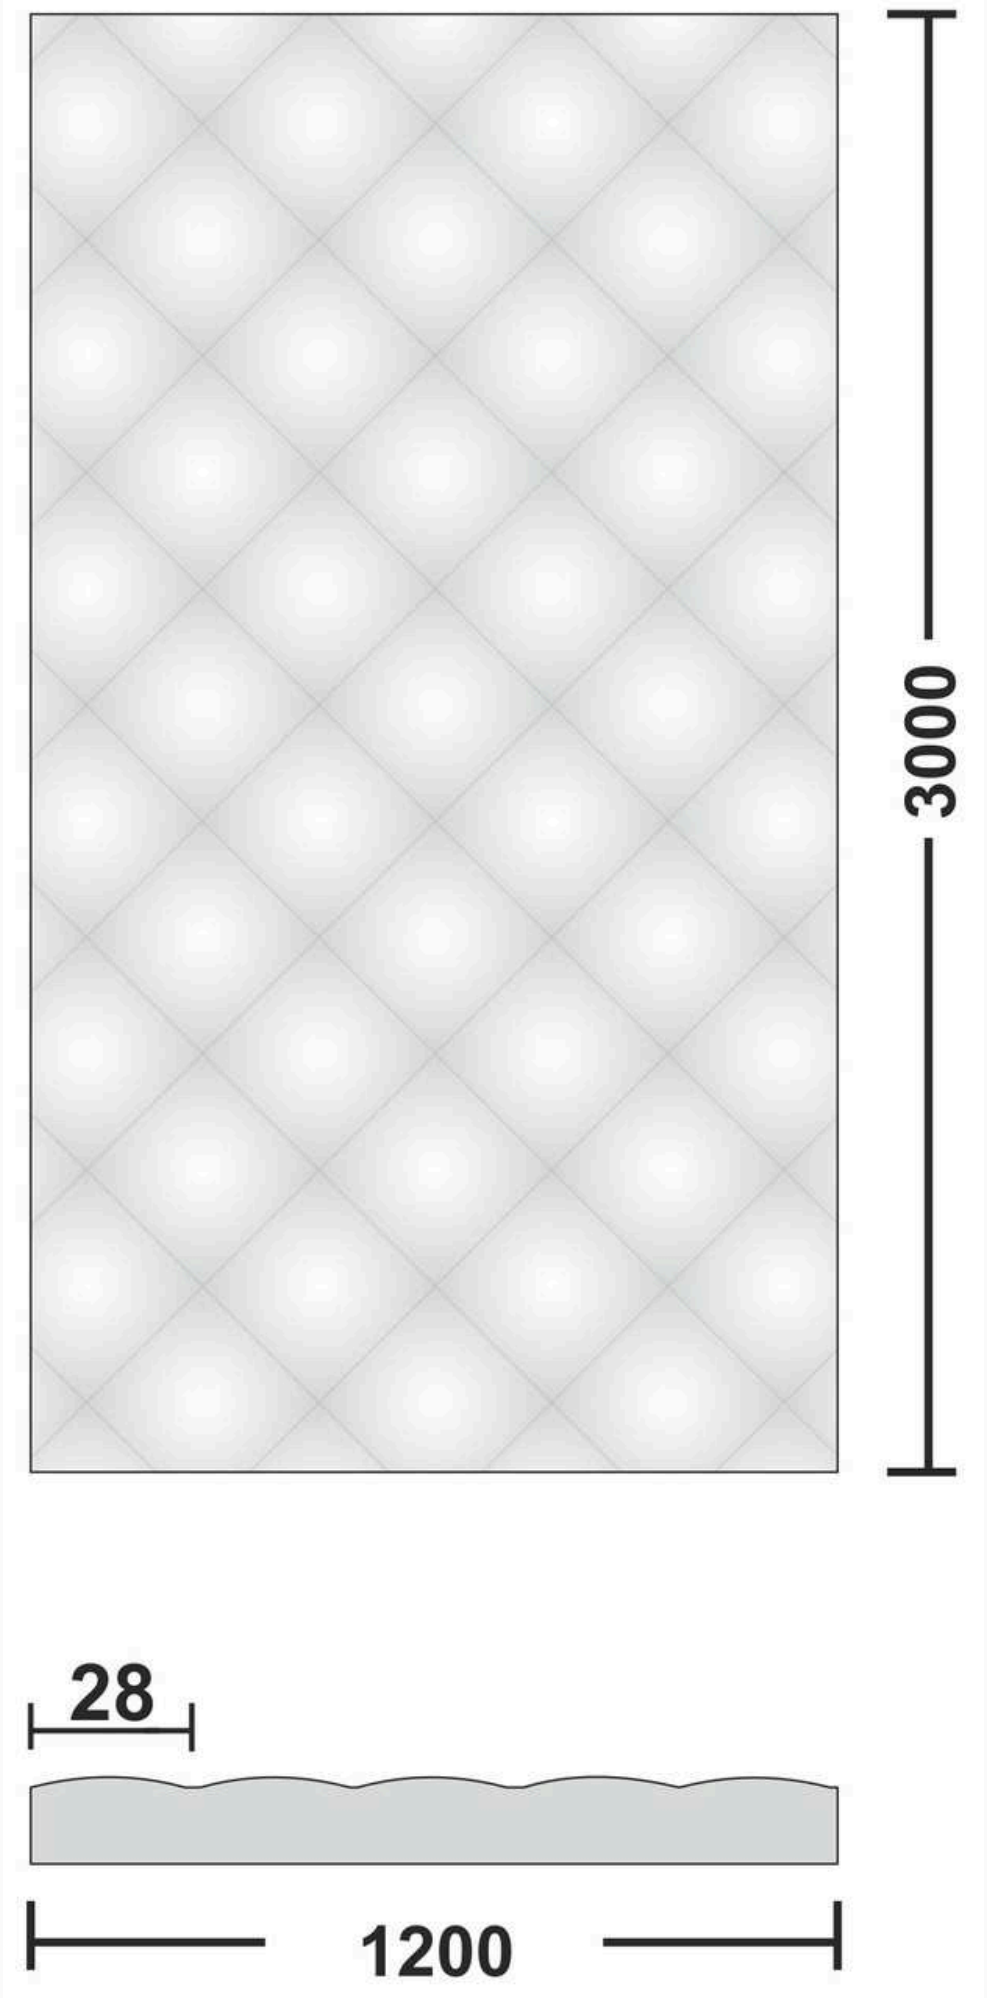

Flute Orientation

Article Code : Luxe Gold Soft
Standard Size (WxH) : 1200x3000mm
Standard Thickness : 9mm Laminated

*This is a creative photograph. Actual product may vary.
*Color may vary lot to lot. please ask for fresh sample before placing order.