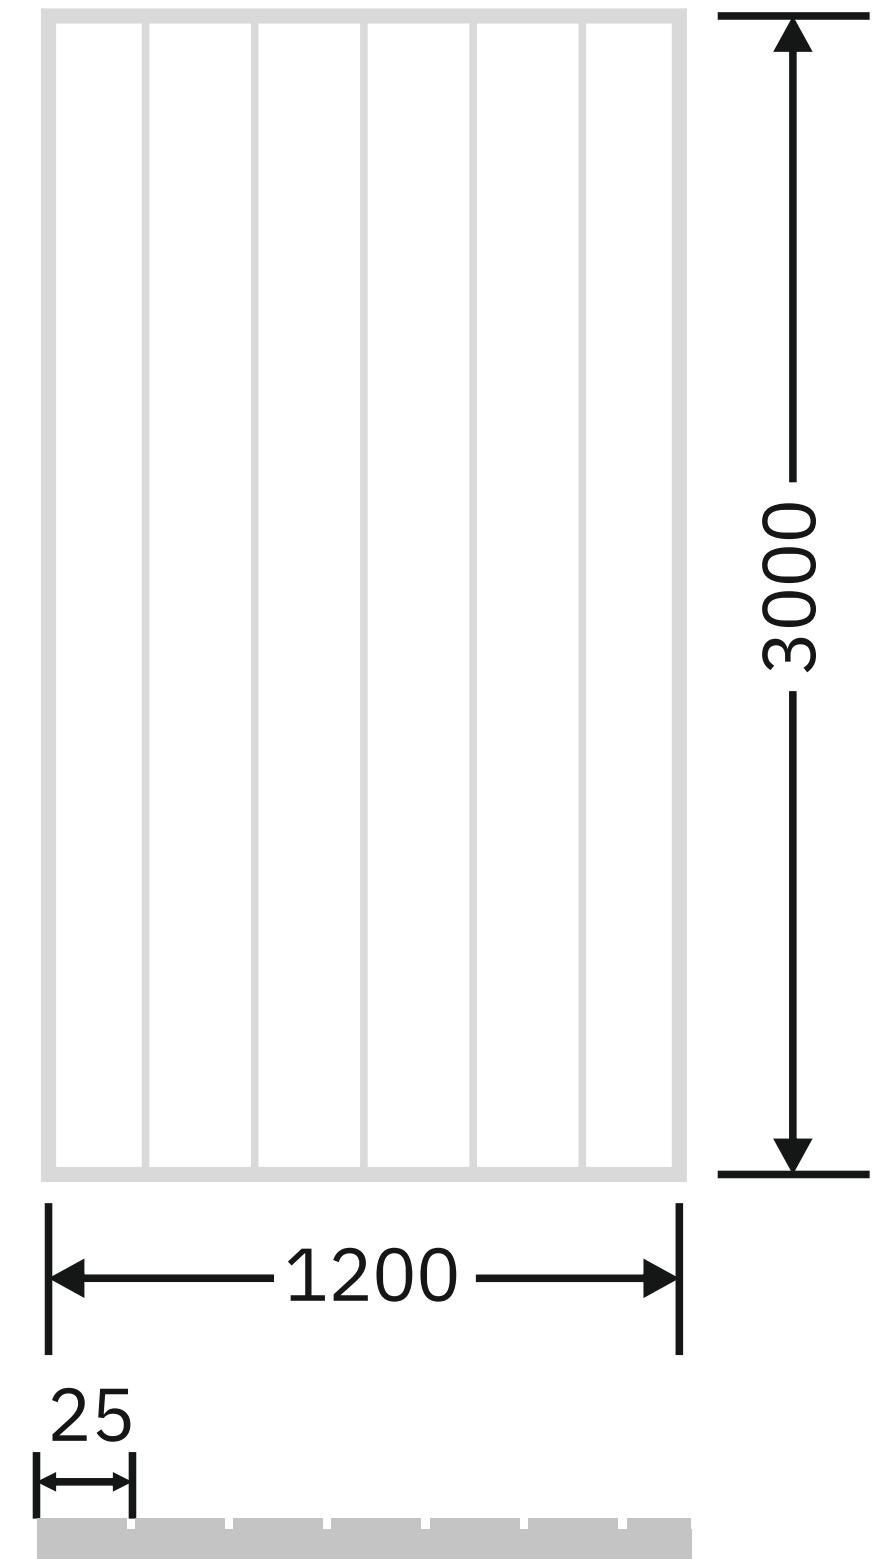

Line Orientation

Article Code :Mist Line Copper Soft
Standard Size (WxH) : 1200x3000mm
Standard Thickness :10mm Laminated

*This is a creative photograph. Actual product may vary.
*Color may vary lot to lot. please ask for fresh sample before placing order.