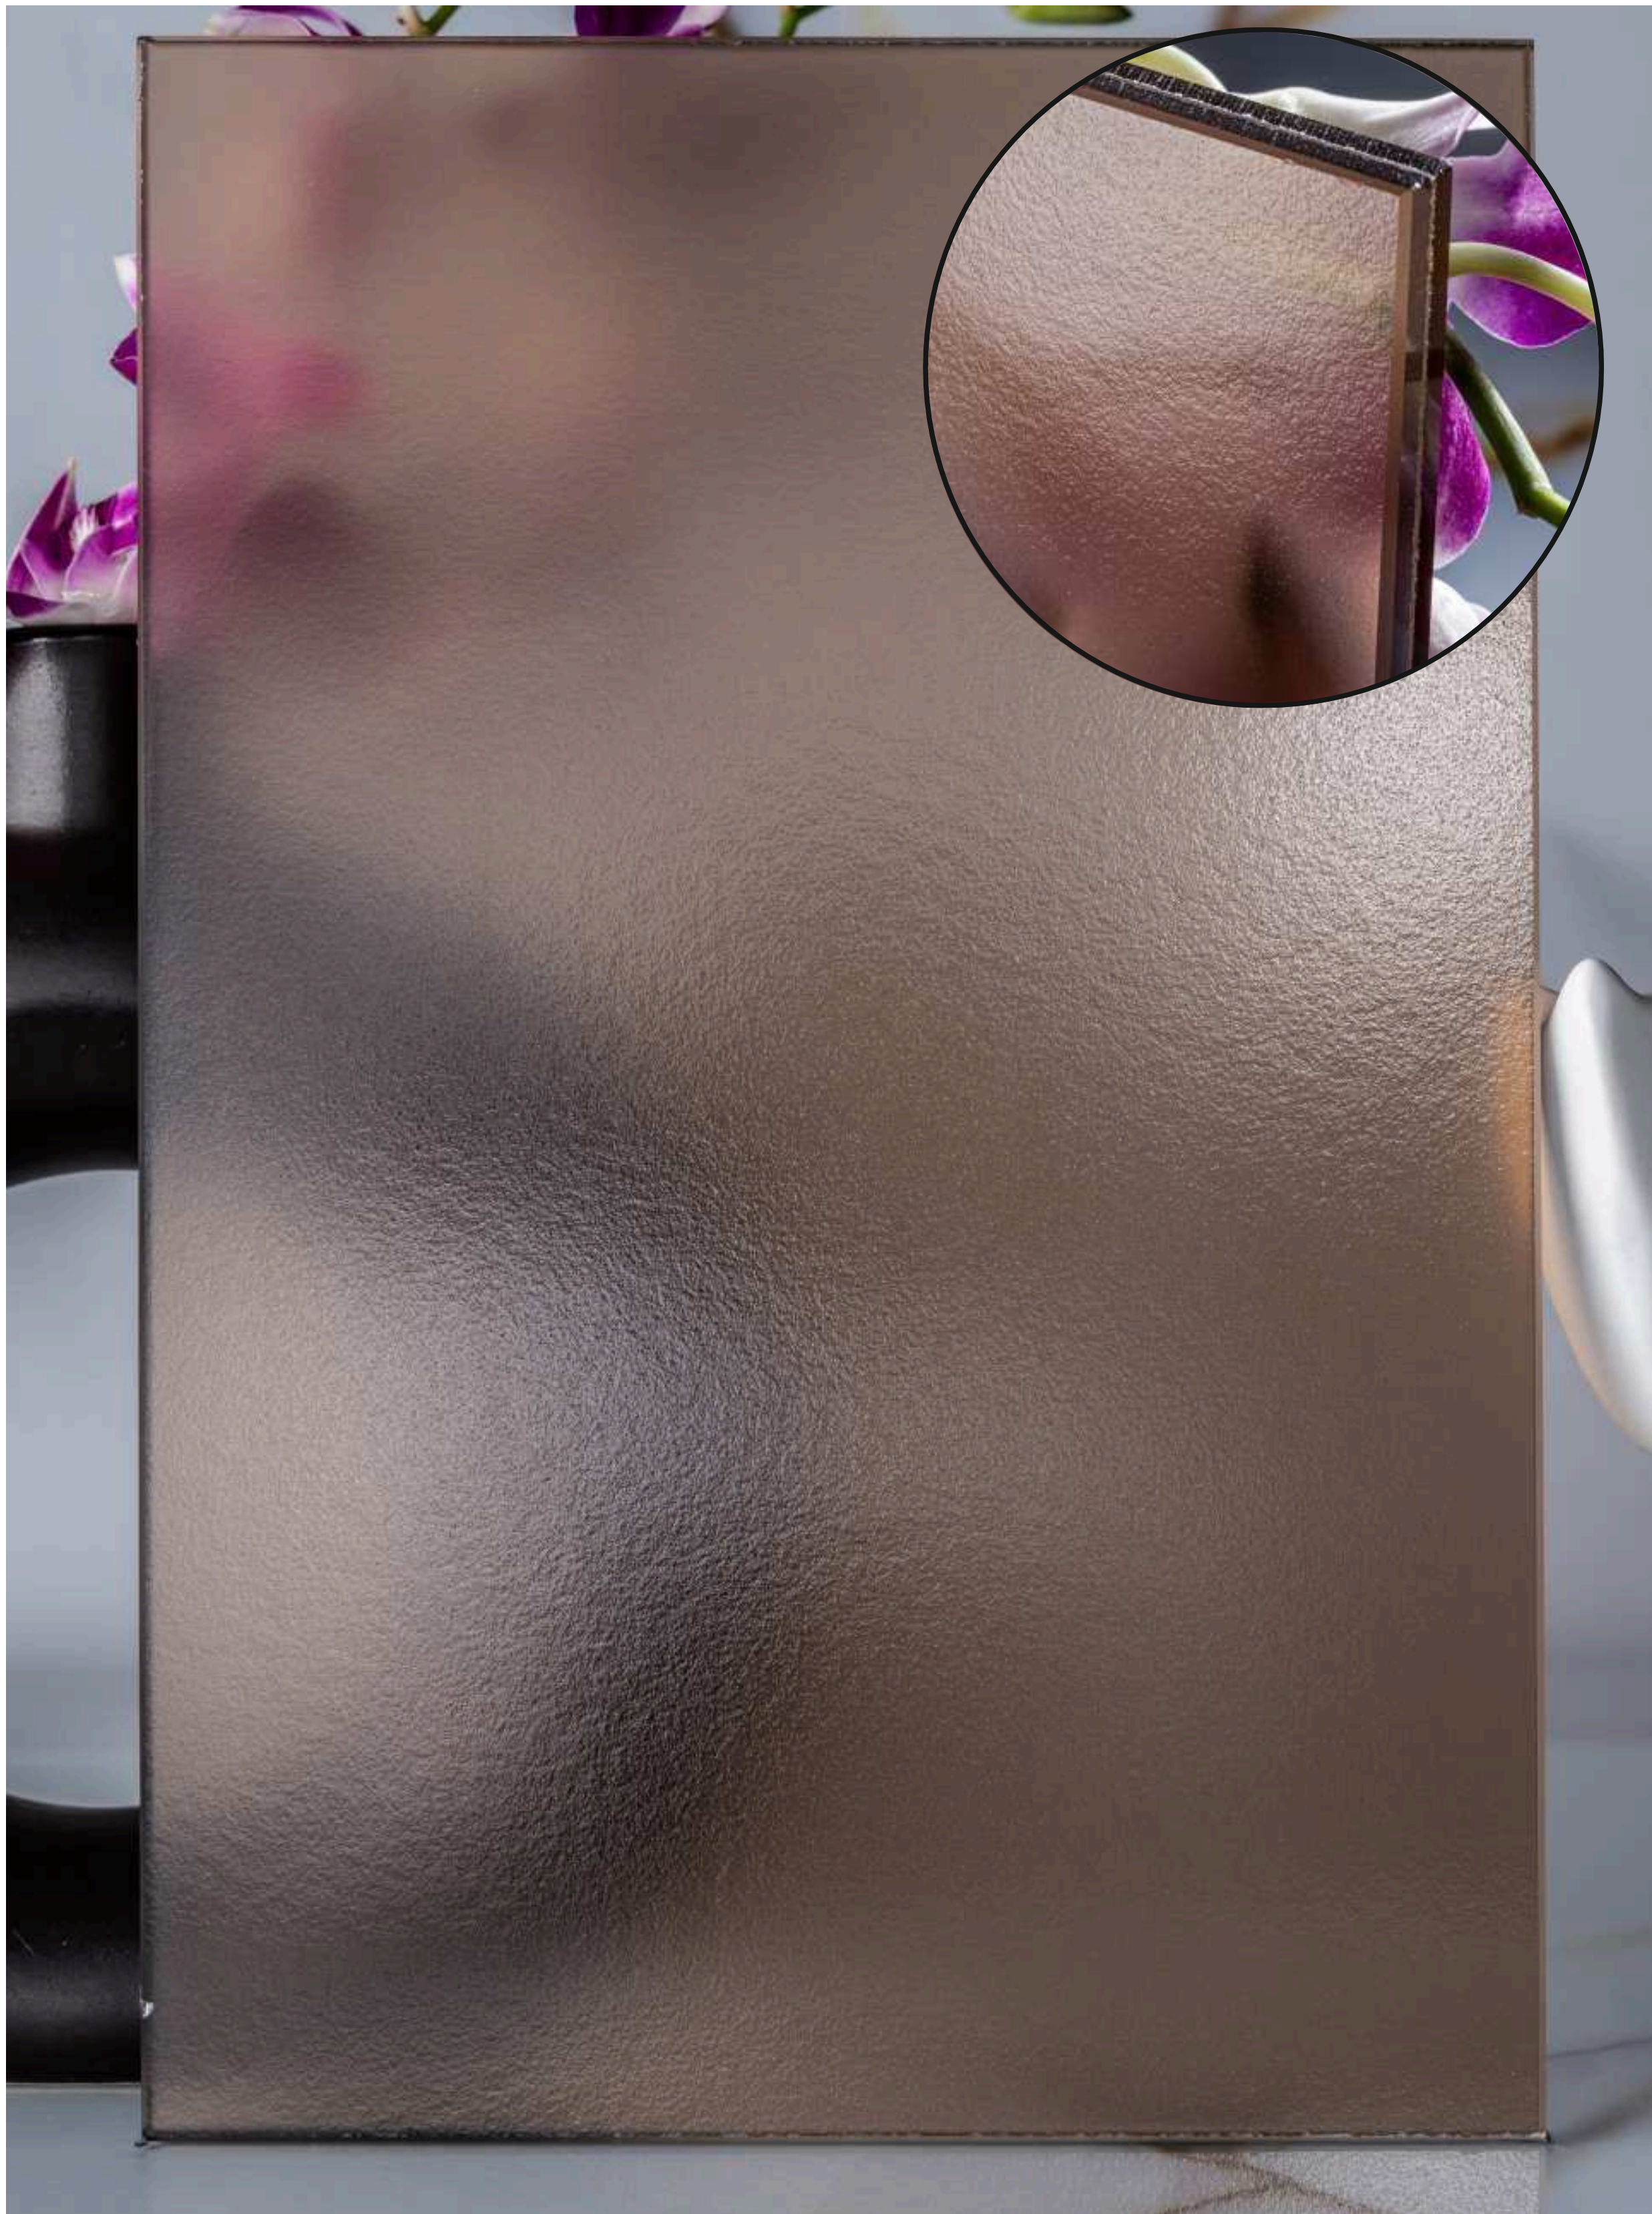

Article Code :Mist Copper Soft
Standard Size (WxH) : 1200x3000mm
Standard Thickness :10mm Laminated

*This is a creative photograph. Actual product may vary.
*Color may vary lot to lot. please ask for fresh sample before placing order.