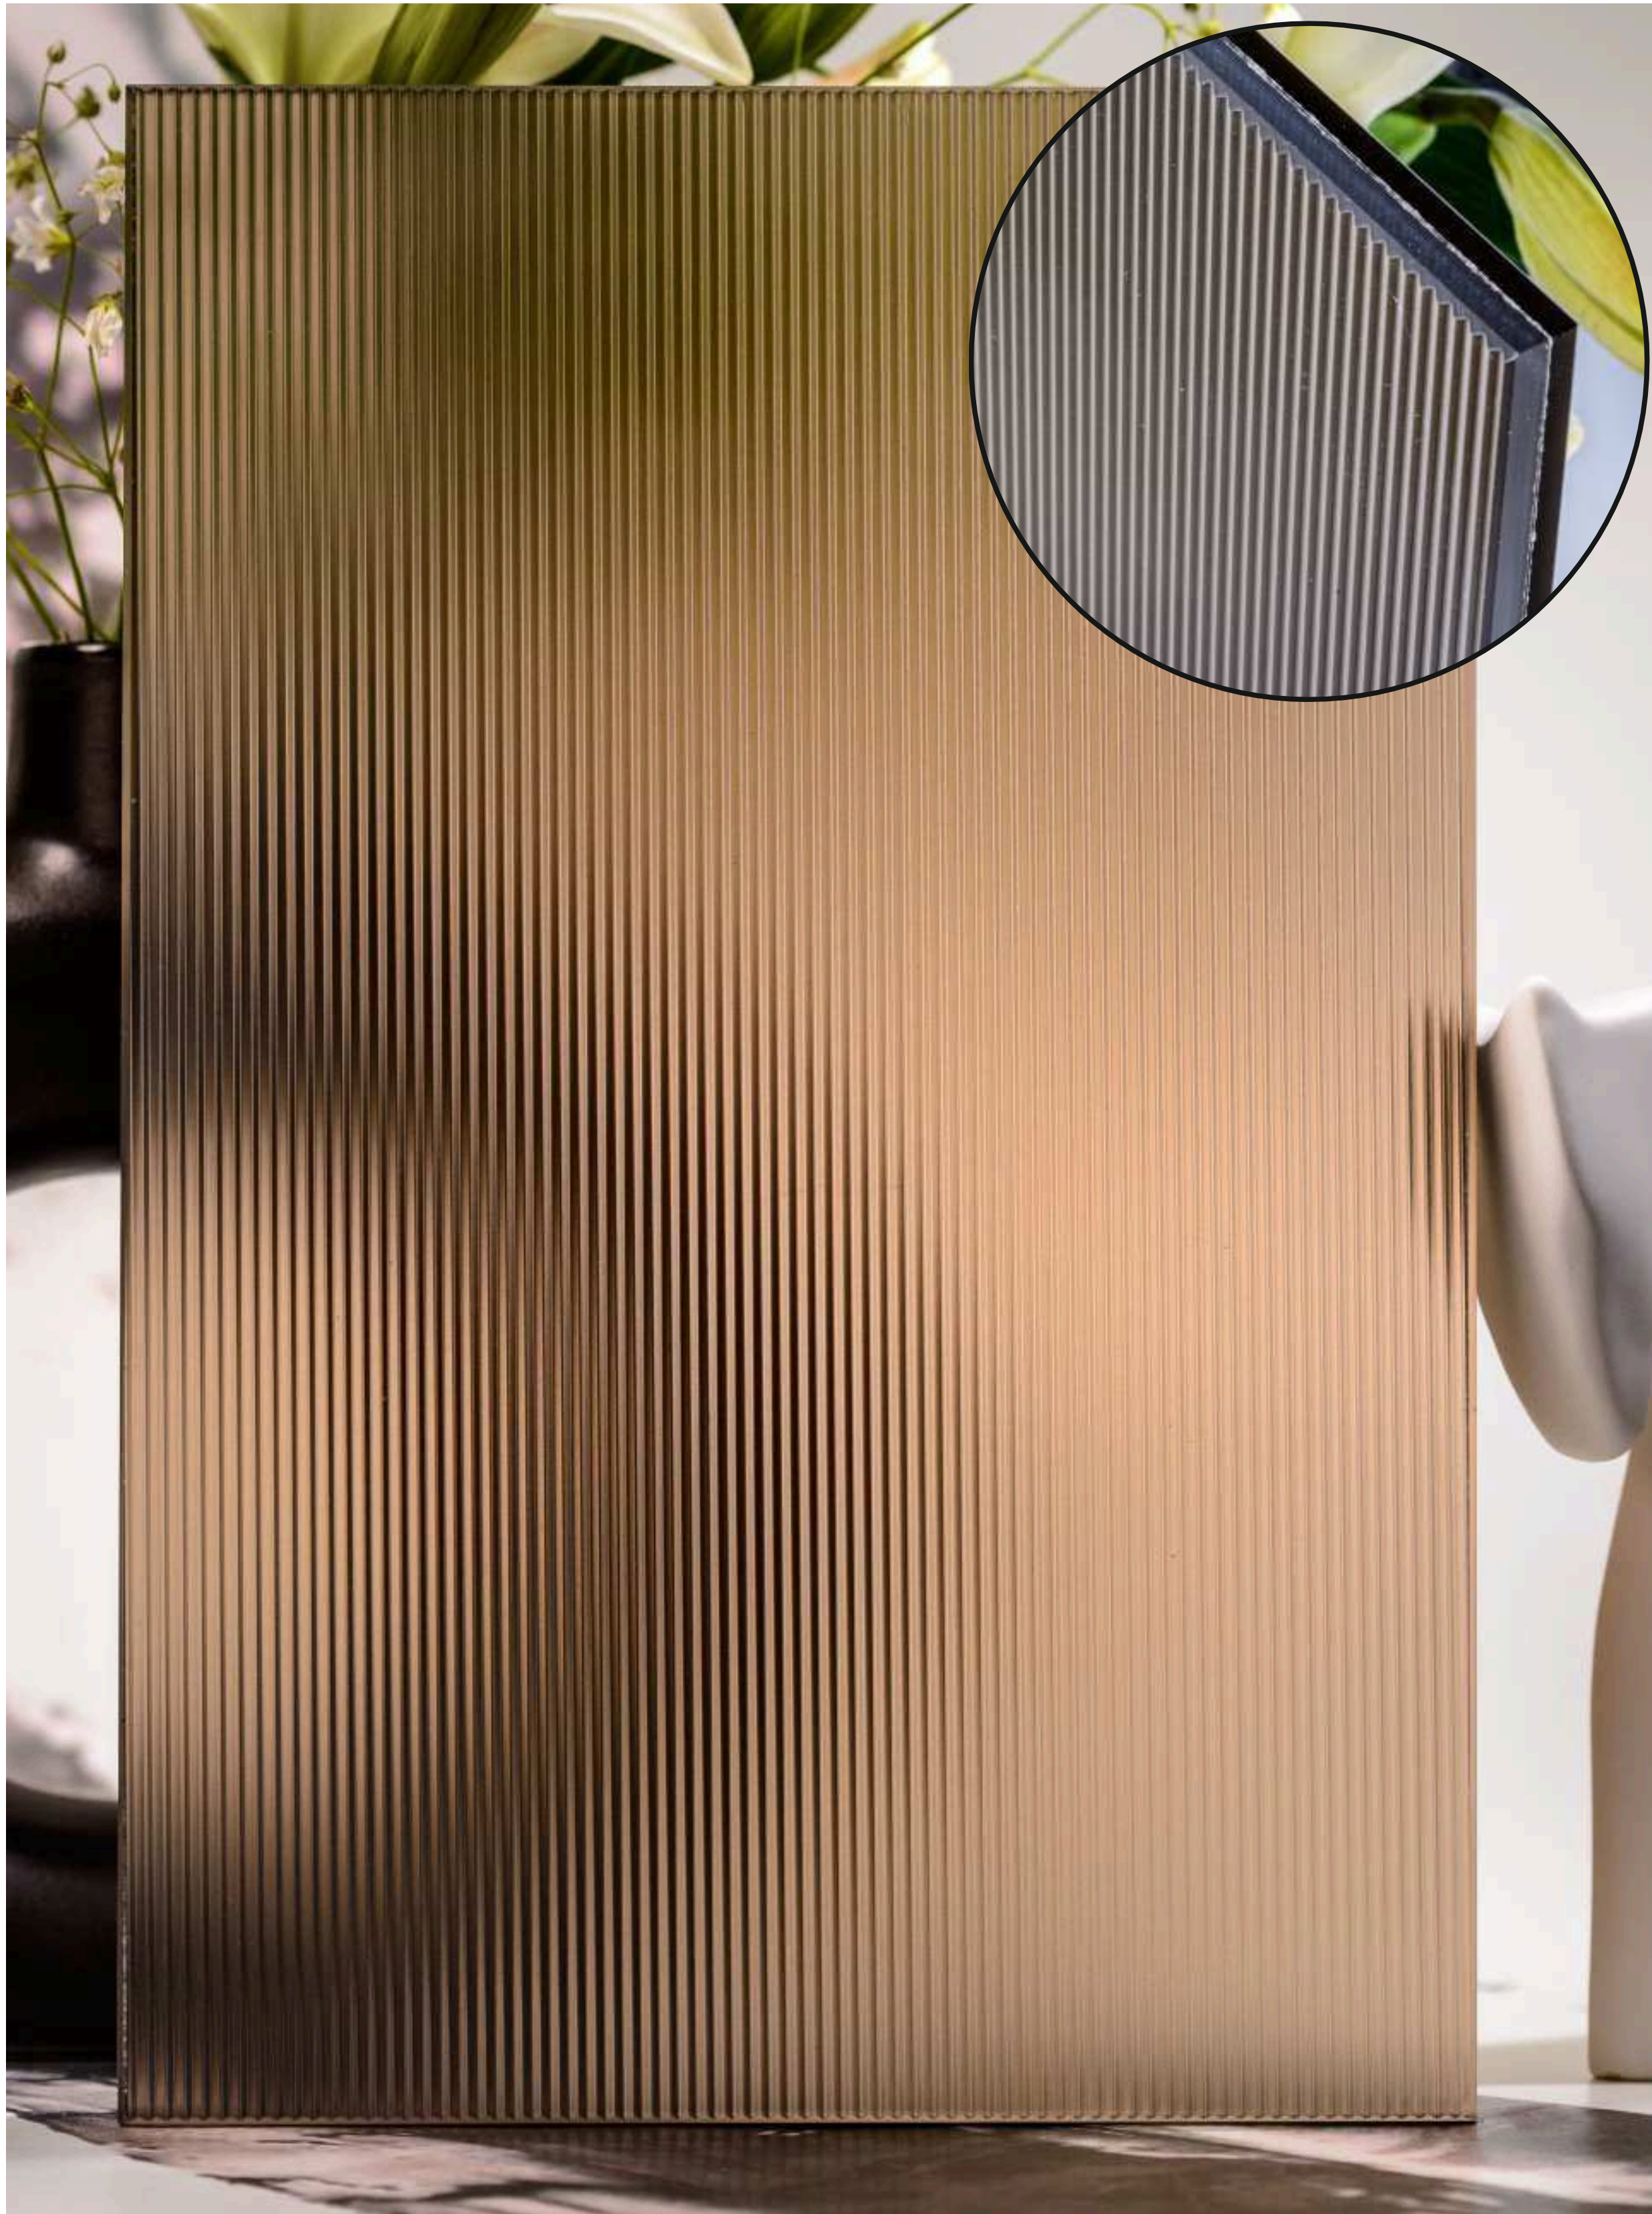

**Flute Orientation**

Article Code :Masterline Extra Clear Soft  
Standard Size (WxH) : 1200x3000mm  
Standard Thickness :10mm Laminated

\*This is a creative photograph. Actual product may vary.  
\*Color may vary lot to lot. please ask for fresh sample before placing order.