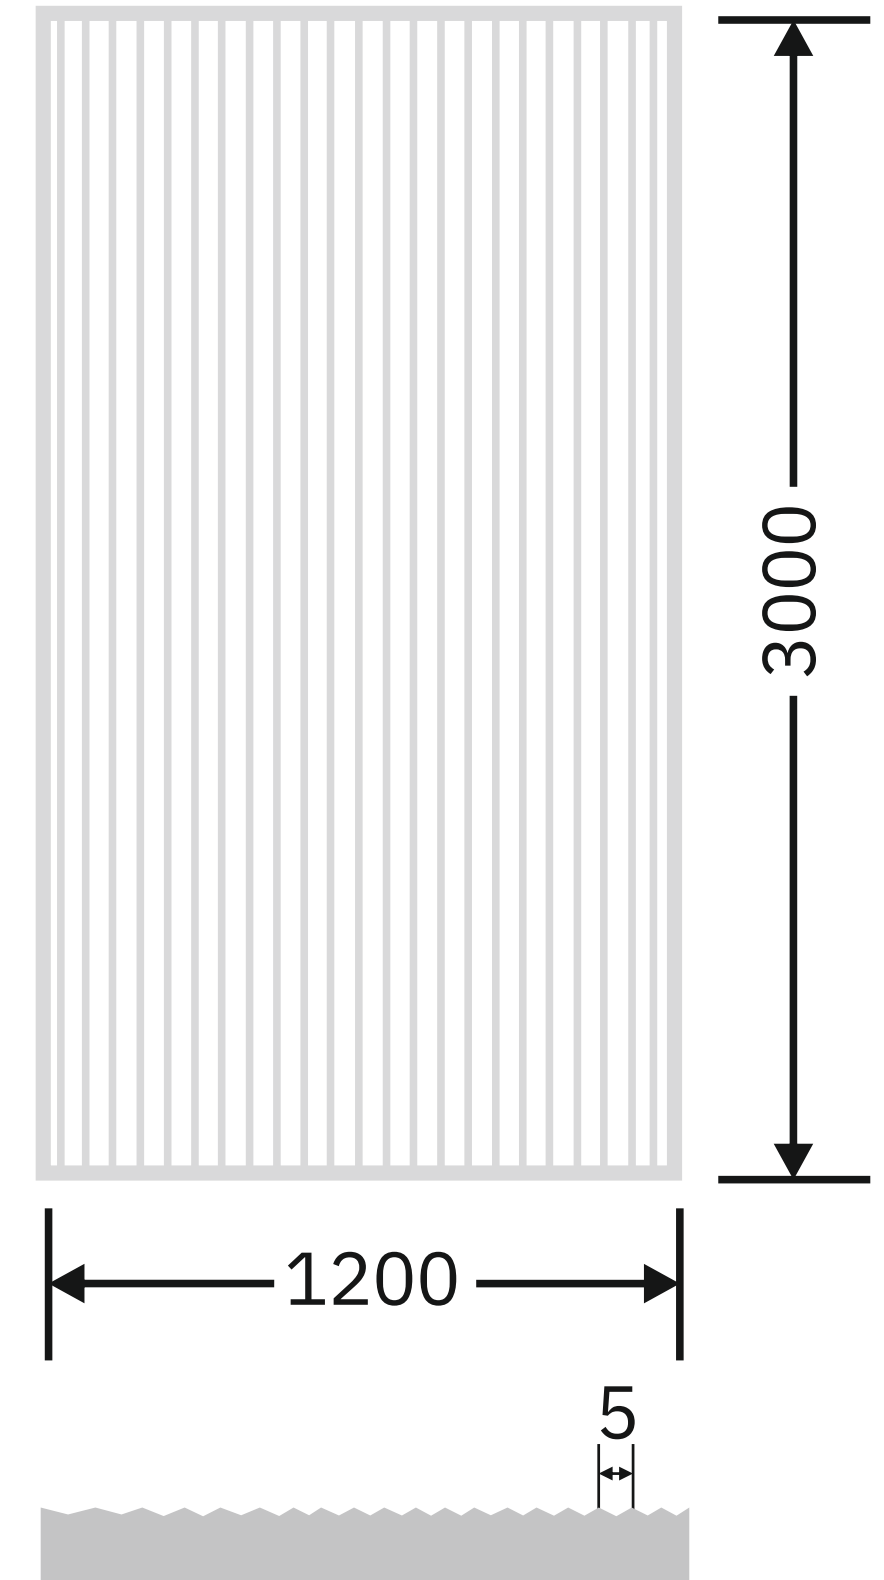

Flute Orientation

Article Code :Reeded Copper Soft  
Standard Size (WxH) : 1200x3000mm  
Standard Thickness :10mm Laminated

\*This is a creative photograph. Actual product may vary.  
\*Color may vary lot to lot. please ask for fresh sample before placing order.

Flute Orientation

Article Code :Reeded Blue Soft  
Standard Size (WxH) : 1200x2400mm  
Standard Thickness :10mm Laminated

\* This is a creative photograph. Actual product may vary.  
\* Color may vary lot to lot. please ask for fresh sample before placing order.

**Flute Orientation**

Article Code :Masterline Extra Clear Soft  
Standard Size (WxH) : 1200x3000mm  
Standard Thickness :10mm Laminated

\*This is a creative photograph. Actual product may vary.  
\*Color may vary lot to lot. please ask for fresh sample before placing order.