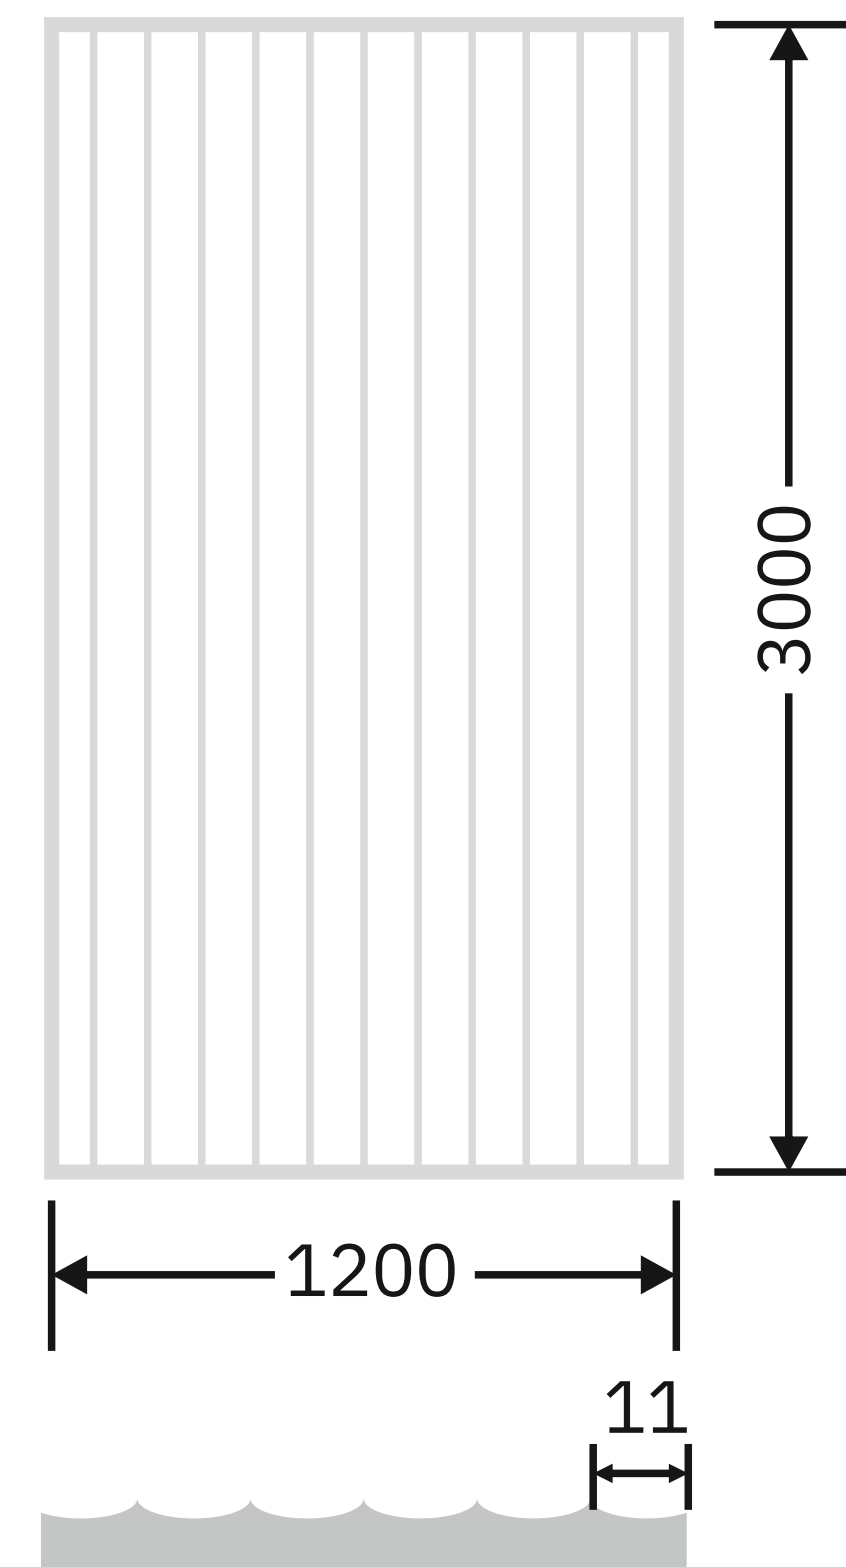

Flute Orientation

Article Code :Reeded Copper Soft  
Standard Size (WxH) : 1200x3000mm  
Standard Thickness :10mm Laminated

\*This is a creative photograph. Actual product may vary.  
\*Color may vary lot to lot. please ask for fresh sample before placing order.