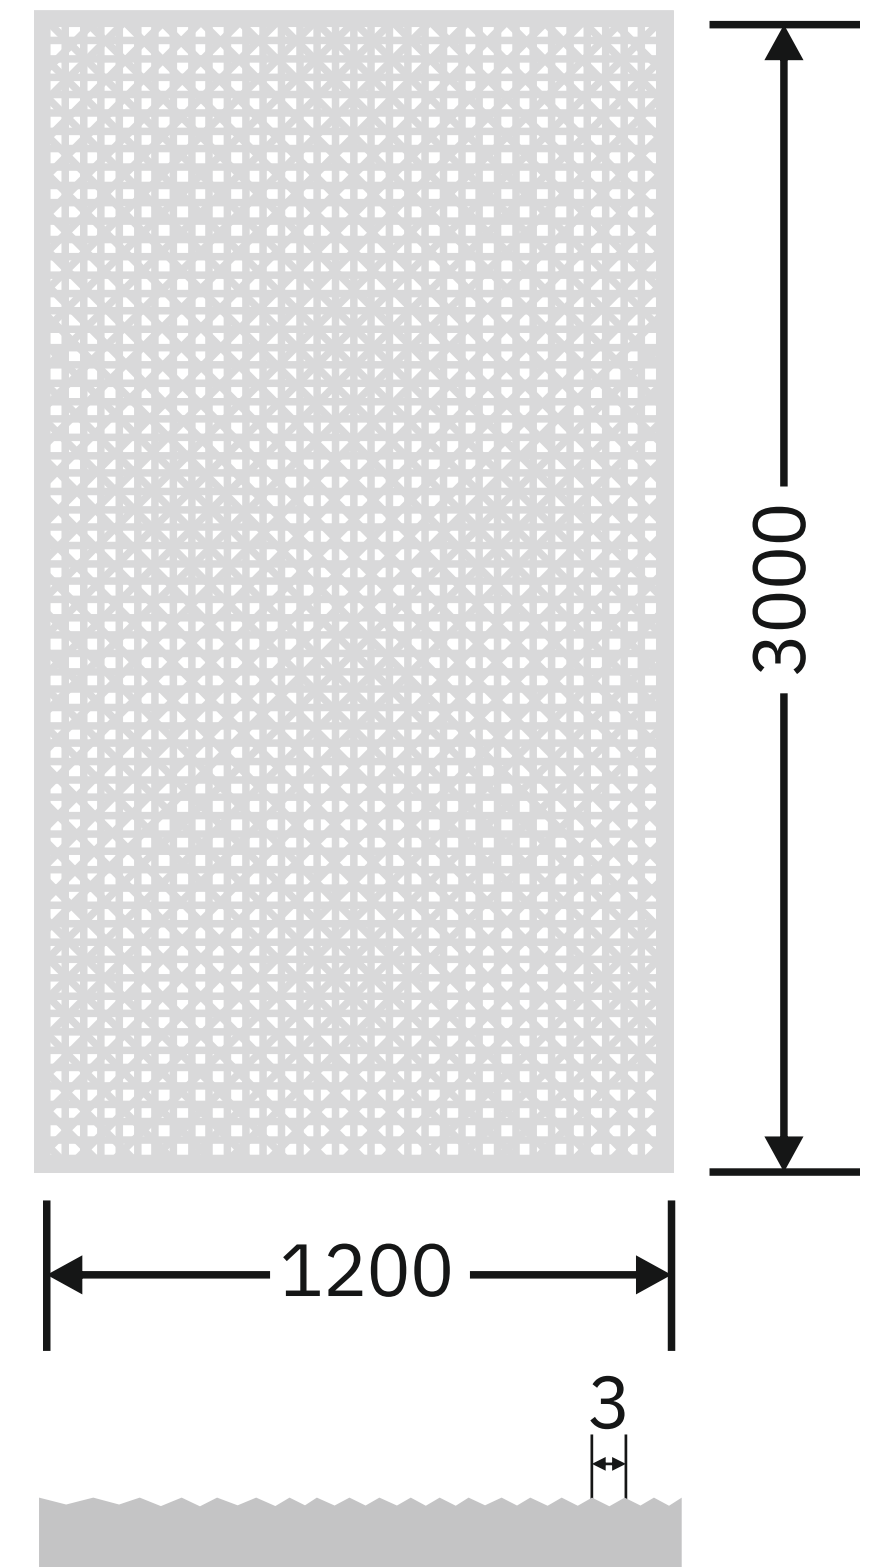

Flute Orientation

Article Code :Benz Grey Soft
Standard Size (WxH) : 1200x3000mm
Standard Thickness :10mm Laminated

*This is a creative photograph. Actual product may vary.
*Color may vary lot to lot. please ask for fresh sample before placing order.