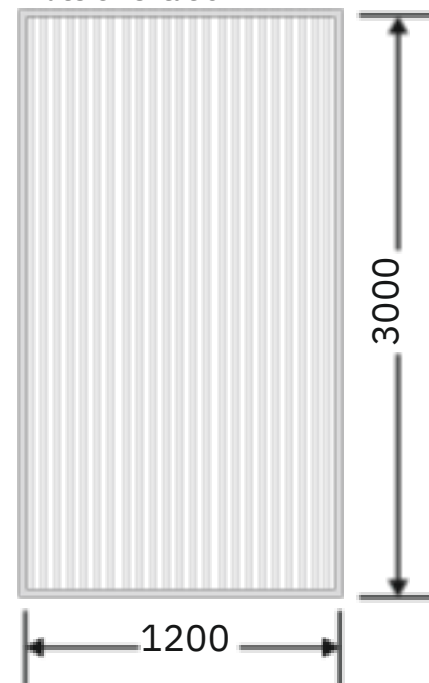

Flute Orientation

Article Code :OMP 129 Reeded
Standard Size (WxH) : 1200x3000mm
Finishes Available :Gloss
Standard Thickness :8mm Laminated

*This is a creative photograph. Actual product may vary.
*Color may vary lot to lot. please ask for fresh sample before placing order.

Flute Orientation

Article Code : OMP 129 Masterline
Standard Size (WxH) : 1200x3000mm
Finishes Available : Gloss
Standard Thickness : 8mm Laminated

*This is a creative photograph. Actual product may vary.
*Color may vary lot to lot. please ask for fresh sample before placing order.