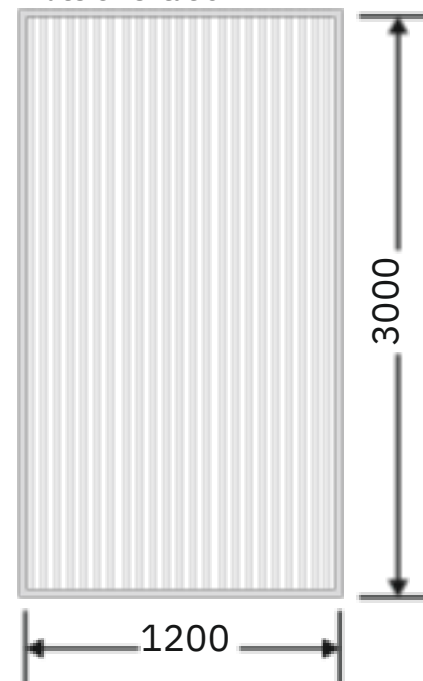

Flute Orientation

Article Code : OMP 128 Reeded
Standard Size (WxH) : 1200x3000mm
Finishes Available : Gloss
Standard Thickness : 8mm Laminated

*This is a creative photograph. Actual product may vary.
*Color may vary lot to lot. please ask for fresh sample before placing order.

Flute Orientation

Article Code :OMP 128 Masterline
Standard Size (WxH) : 1200x3000mm
Finishes Available :Gloss
Standard Thickness : 8mm Laminated

*This is a creative photograph. Actual product may vary.
*Color may vary lot to lot. please ask for fresh sample before placing order.