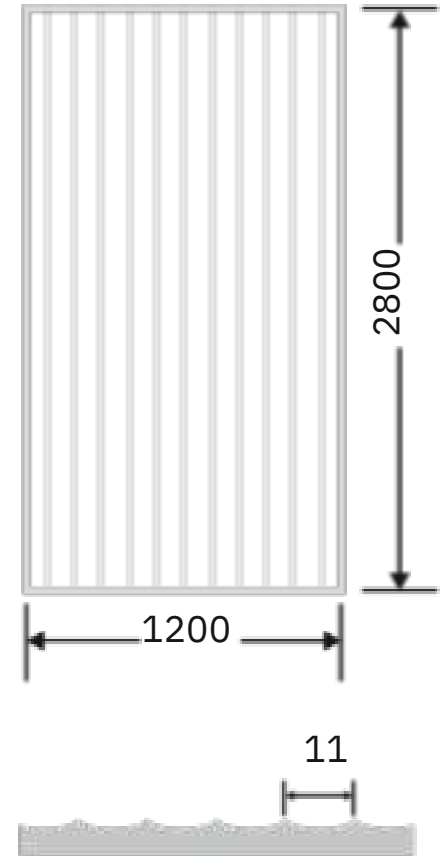

Flute Orientation