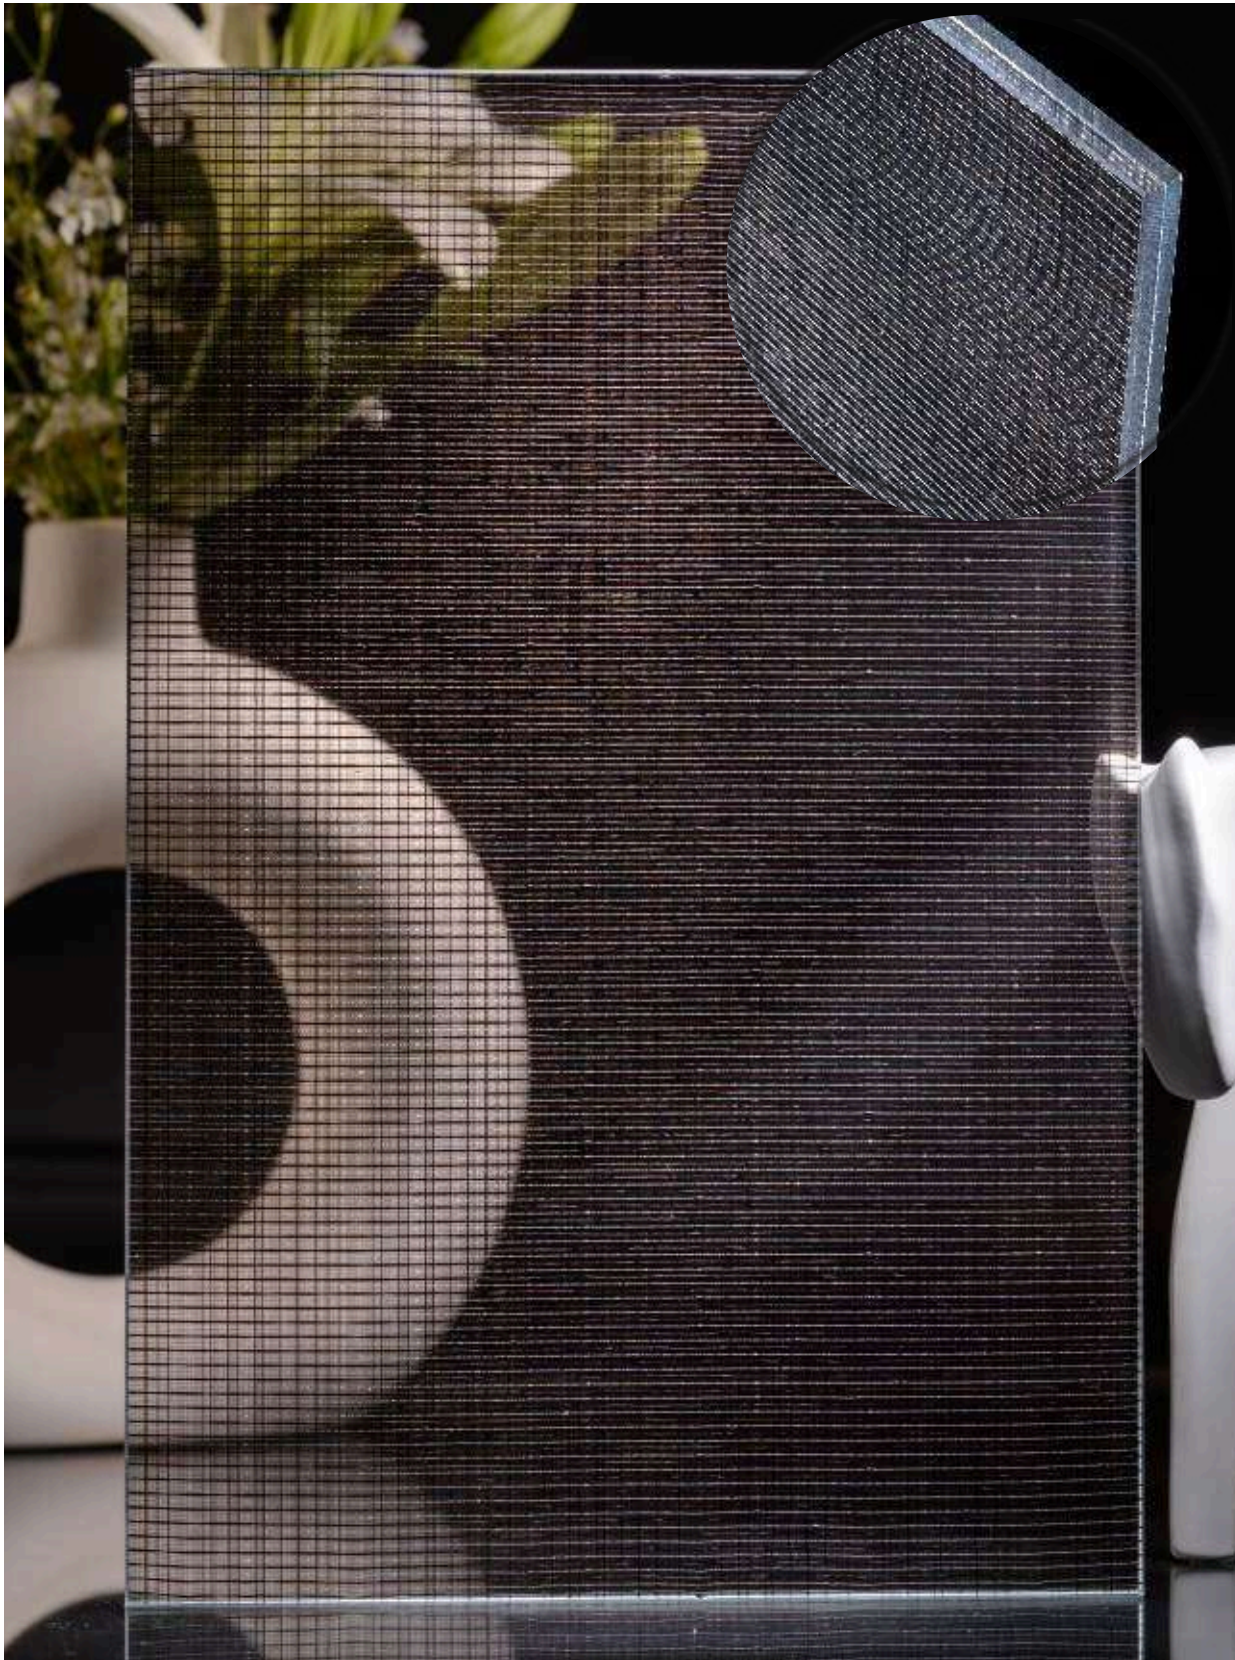

Article Code : OMP 127 Extra Clear
Standard Size (WxH) : 1200x3000mm
Finishes Available : Gloss
Standard Thickness : 8mm Laminated

*This is a creative photograph. Actual product may vary.
*Color may vary lot to lot. please ask for fresh sample before placing order.