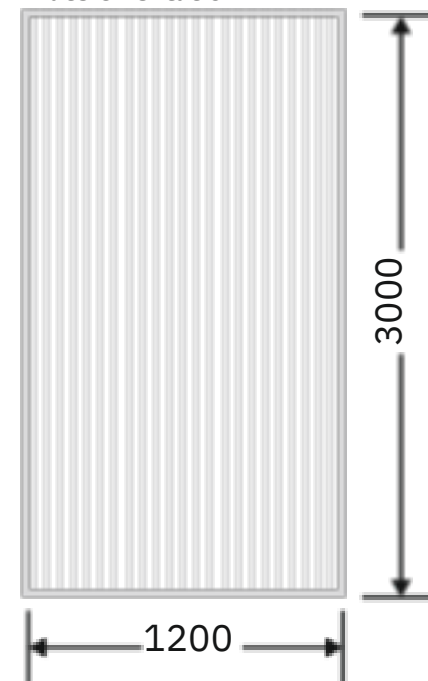

Flute Orientation