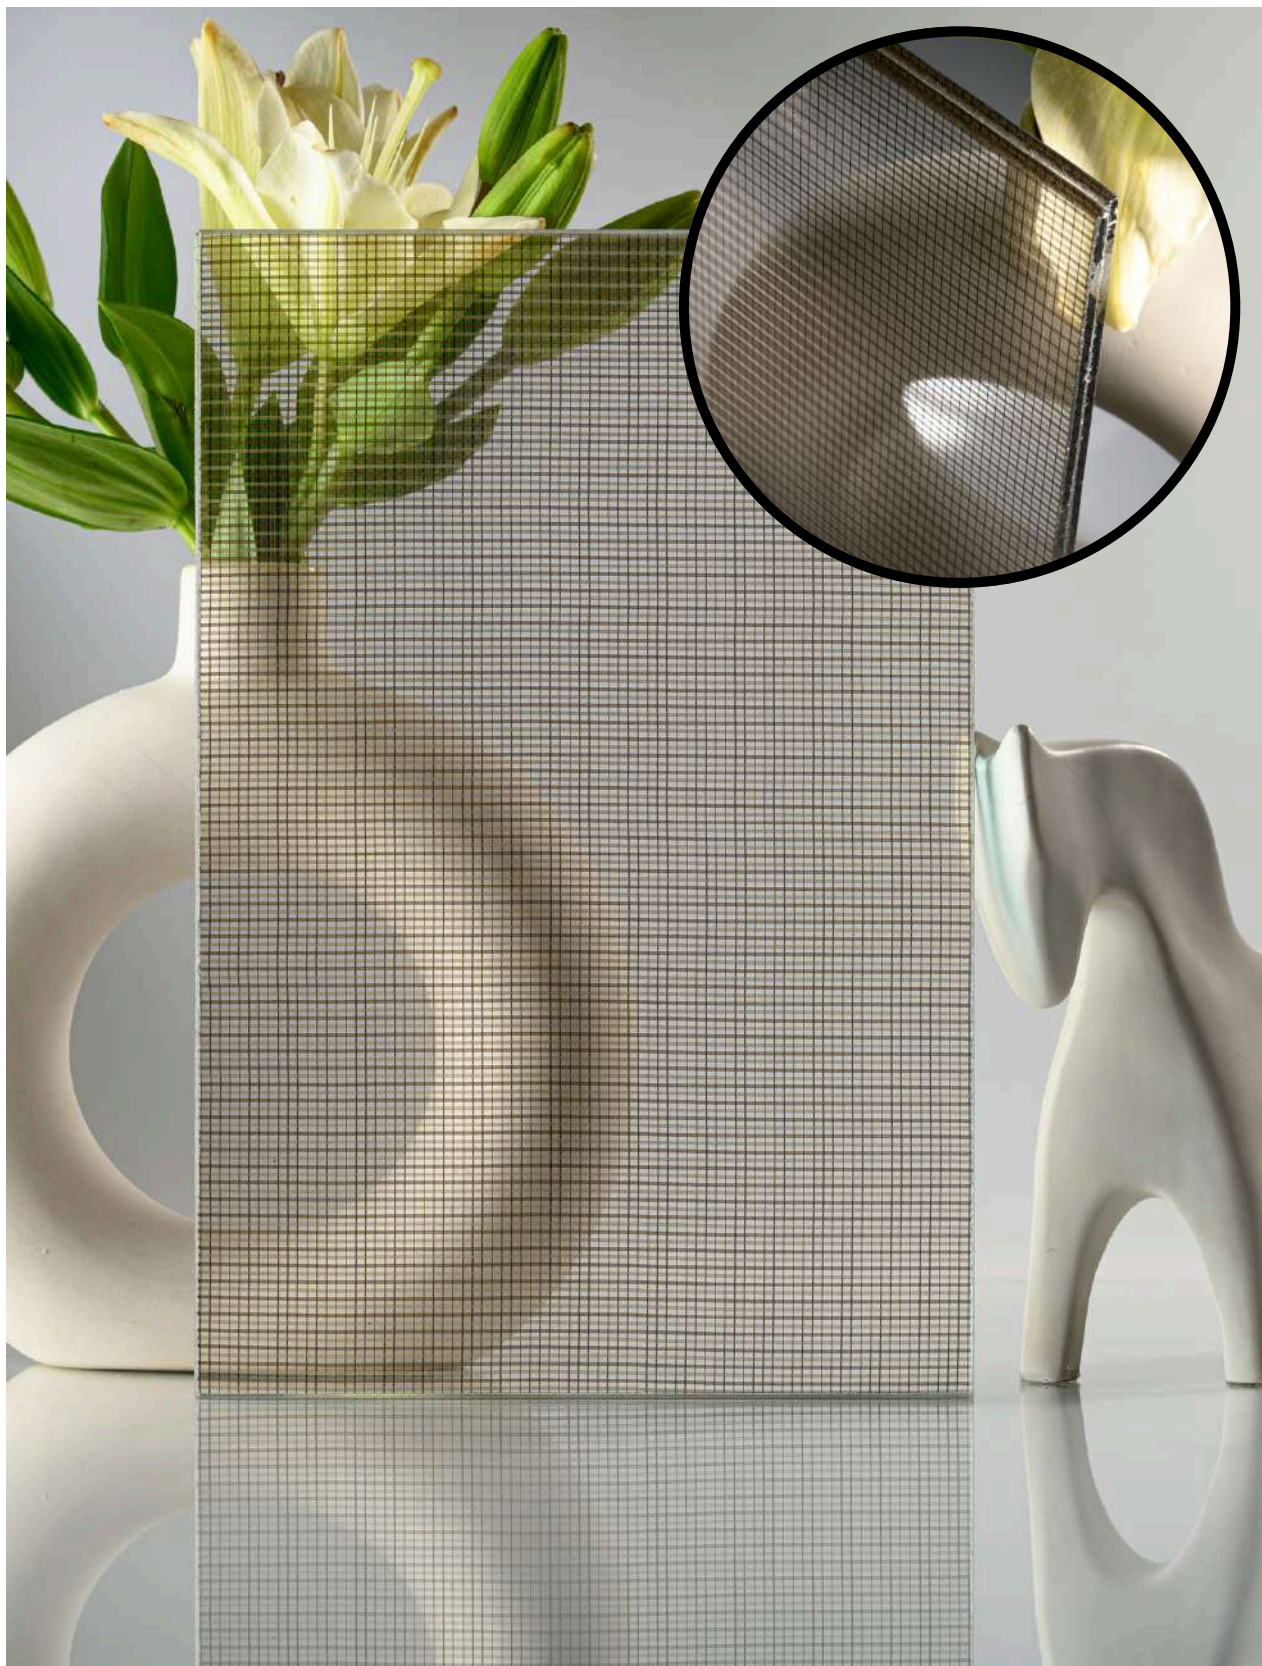

Flute Orientation

Article Code :OMP 129 Reeded
Standard Size (WxH) : 1200x3000mm
Finishes Available :Gloss
Standard Thickness :8mm Laminated

*This is a creative photograph. Actual product may vary.
*Color may vary lot to lot. please ask for fresh sample before placing order.

Flute Orientation

Article Code : OMP 129 Masterline
Standard Size (WxH) : 1200x3000mm
Finishes Available : Gloss
Standard Thickness : 8mm Laminated

*This is a creative photograph. Actual product may vary.
*Color may vary lot to lot. please ask for fresh sample before placing order.