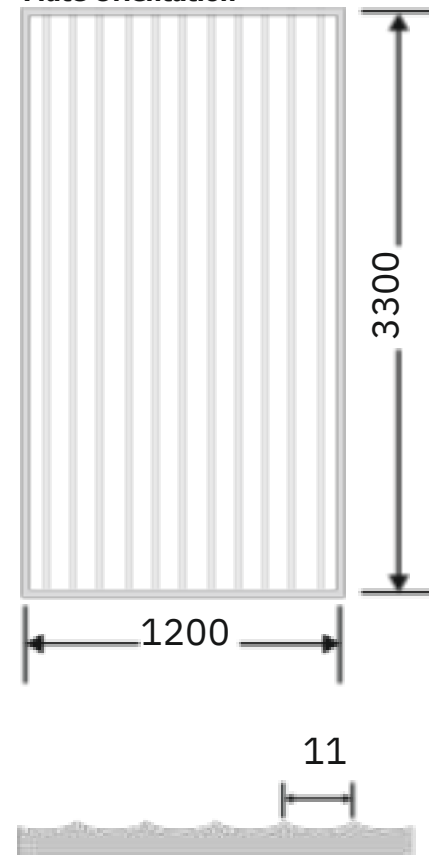

Flute Orientation