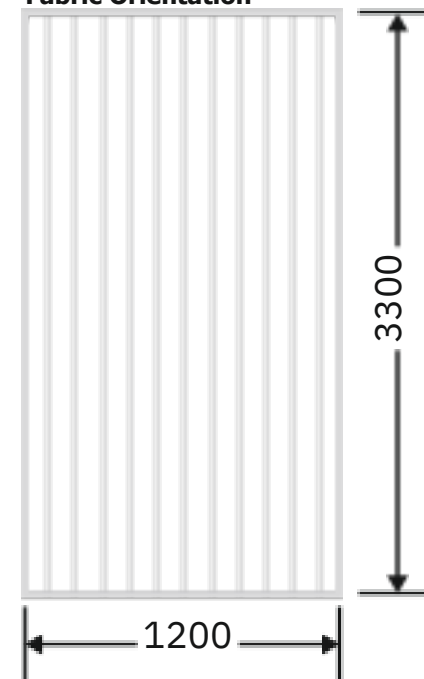

Fabric Orientation

Article Code : OMP 109 Extra Clear
Standard Size (WxH) : 1200x3300mm
Finishes Available : Gloss
Standard Thickness : 8mm Laminated

* This is a creative photograph. Actual product may vary.
* Color may vary lot to lot. please ask for fresh sample before placing order.