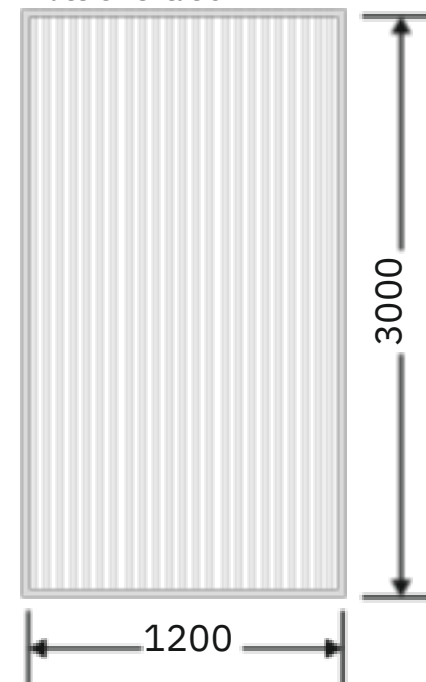

Flute Orientation

Article Code :OMP 127 Reeded
Standard Size (WxH) : 1200x3000mm
Finishes Available :Gloss
Standard Thickness :8mm Laminated

*This is a creative photograph. Actual product may vary.
*Color may vary lot to lot. please ask for fresh sample before placing order.

Flute Orientation

Article Code :OMP 127 Masterline
Standard Size (WxH) : 1200x3000mm
Finishes Available : Gloss
Standard Thickness :8mm Laminated

*This is a creative photograph. Actual product may vary.
*Color may vary lot to lot. please ask for fresh sample before placing order.