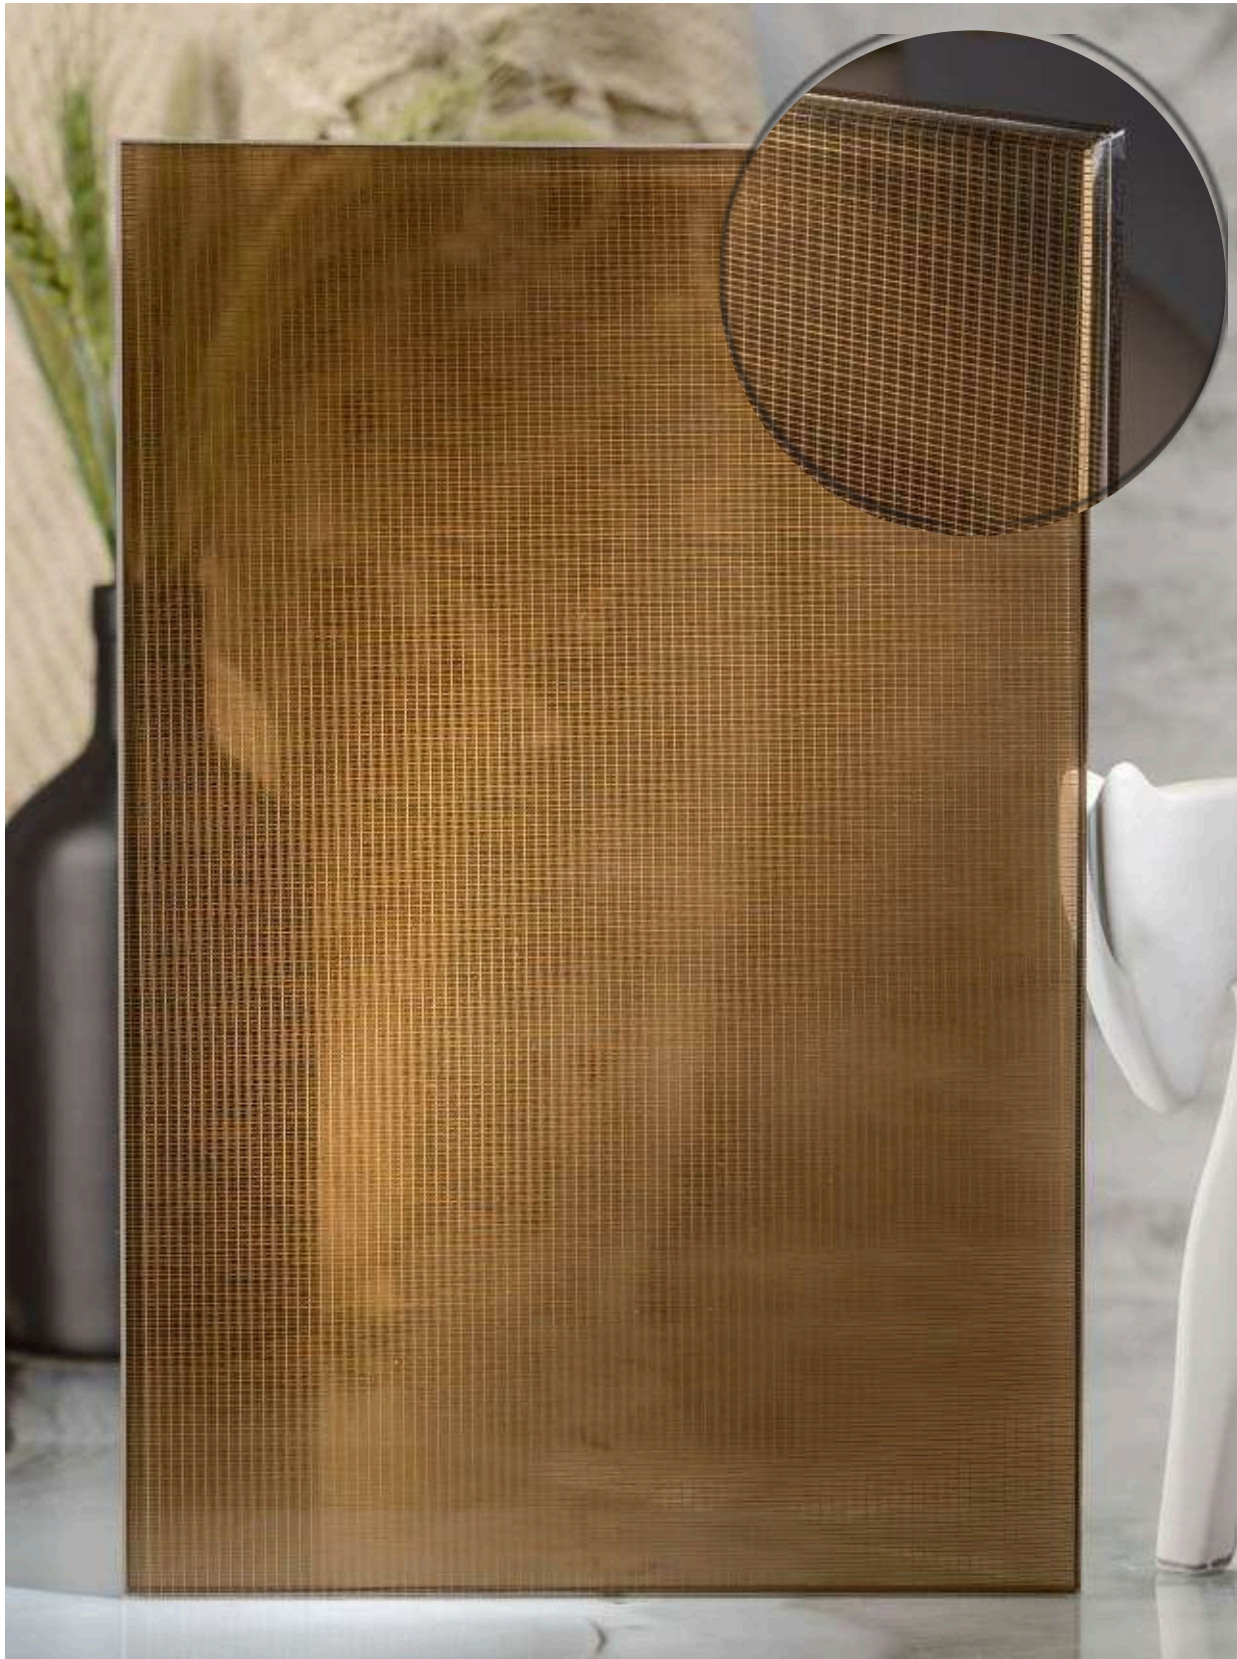

Article Code :OMP 108 Brown Tinted
Standard Size (WxH) : 1200x3300mm
Finishes Available :Gloss
Standard Thickness :8mm Laminated

* This is a creative photograph. Actual product may vary.
* Color may vary lot to lot. please ask for fresh sample before placing order.