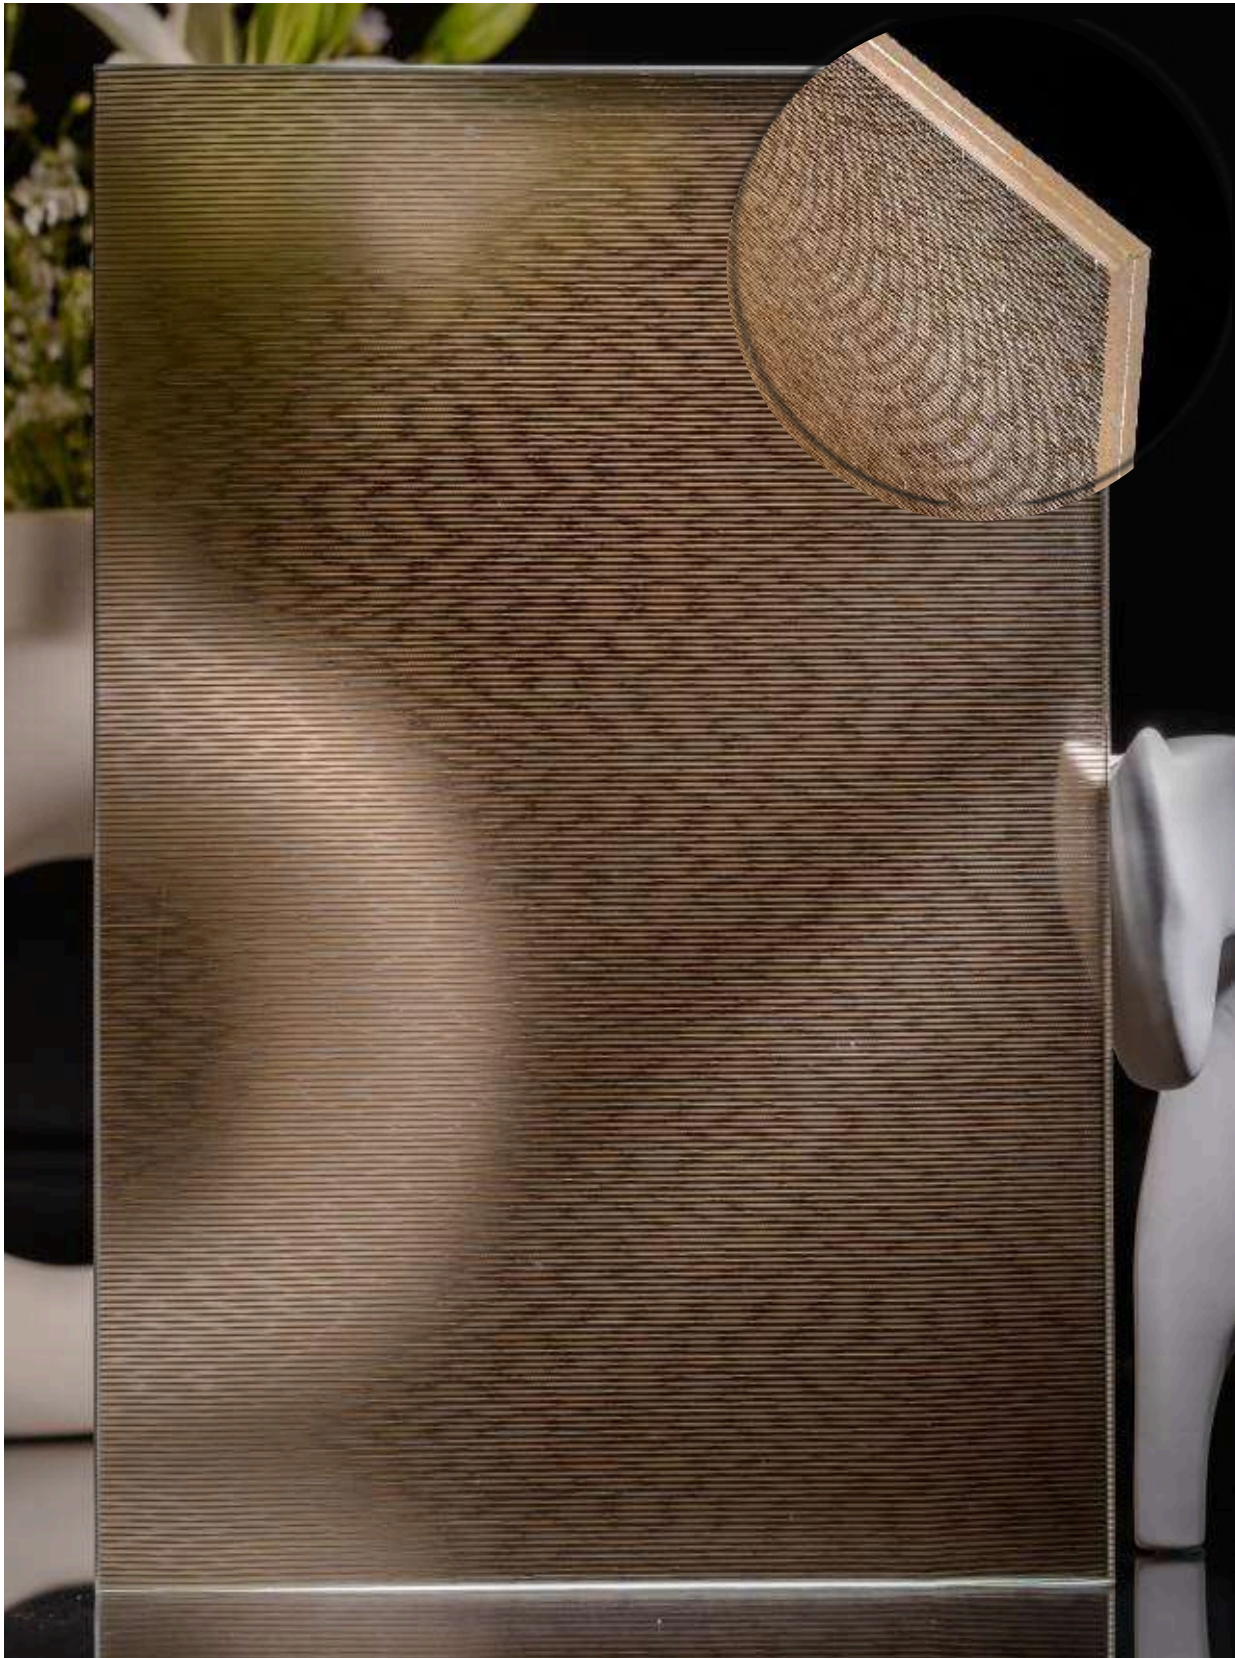

Article Code :OMP 129 Extra Clear
Standard Size (WxH) : 1200x3000mm
Finishes Available :Matte
Standard Thickness :8mm Laminated

*This is a creative photograph. Actual product may vary.
*Color may vary lot to lot. please ask for fresh sample before placing order.