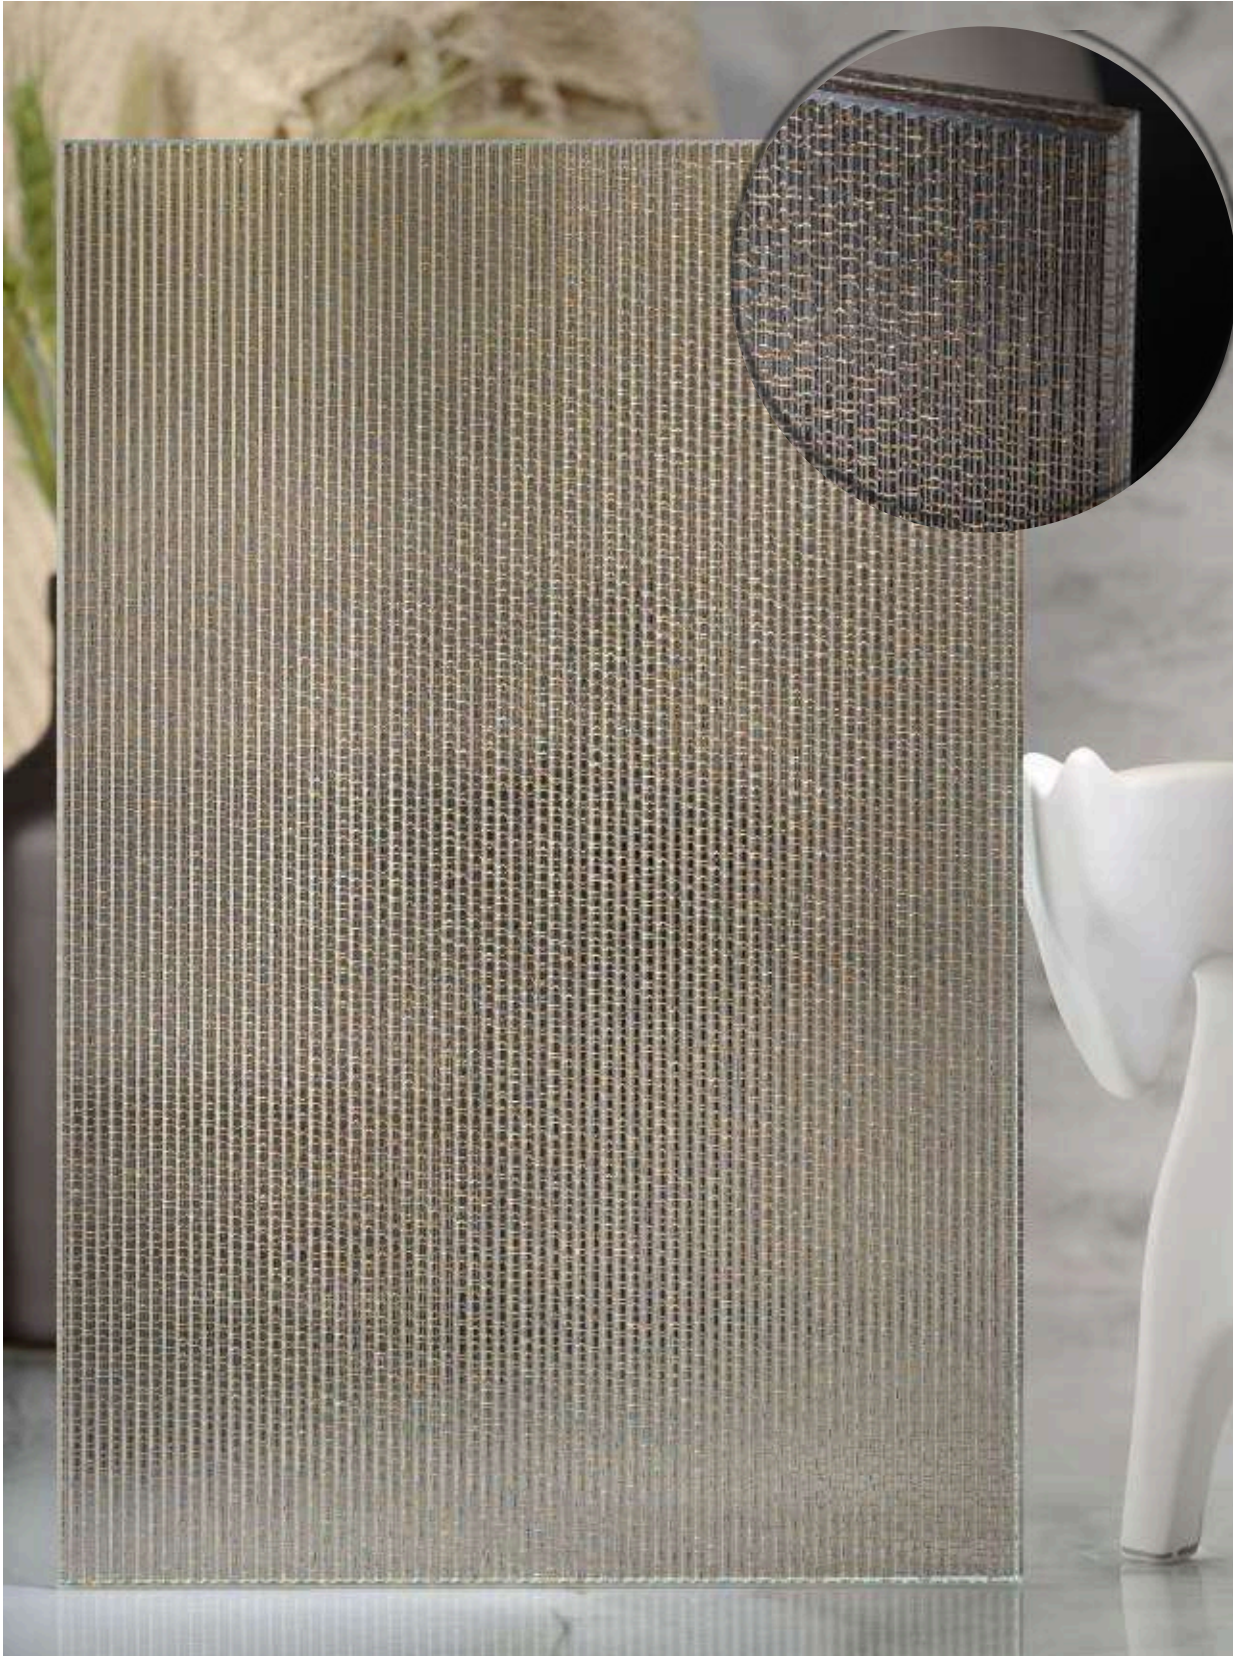

Article Code : OMP 106 Masterline
Standard Size (WxH) : 1200x3300mm
Standard Thickness : 8mm Laminated

* This is a creative photograph. Actual product may vary.
* Color may vary lot to lot. please ask for fresh sample before placing order.