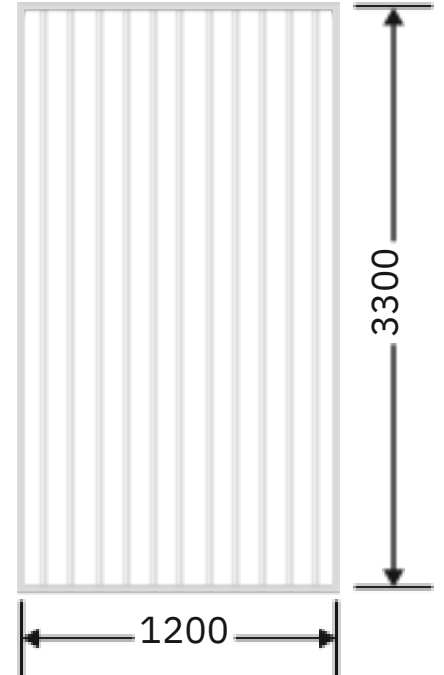

Fabric Orientation