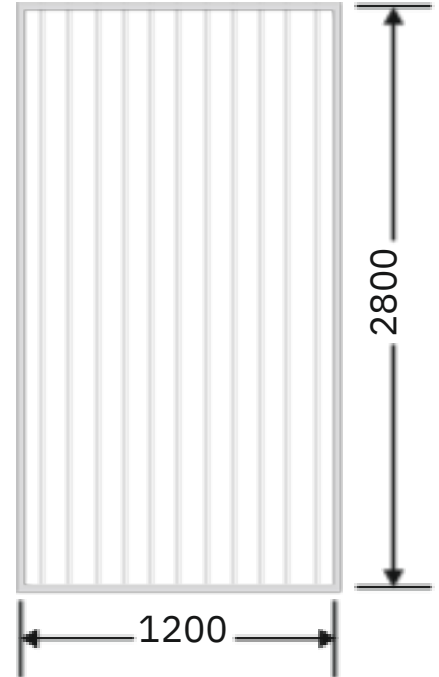

Fabric Orientation