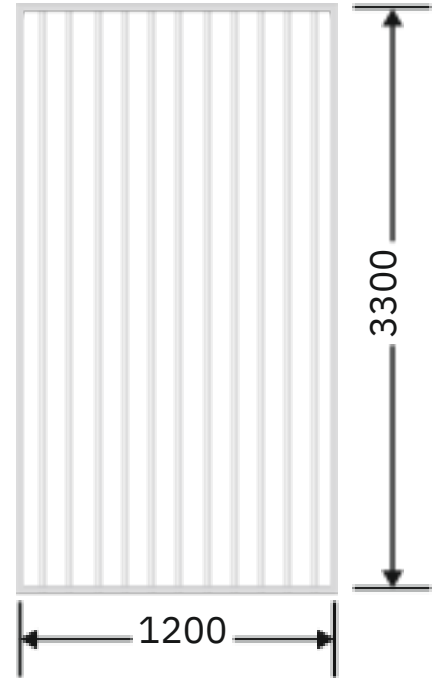

Fabric Orientation

Article Code : OMP 109 Extra Clear
Standard Size (WxH) : 1200x3300mm
Finishes Available : Matte Standard
Thickness : 8mm Laminated

* This is a creative photograph. Actual product may vary.
* Color may vary lot to lot. please ask for fresh sample before placing order.