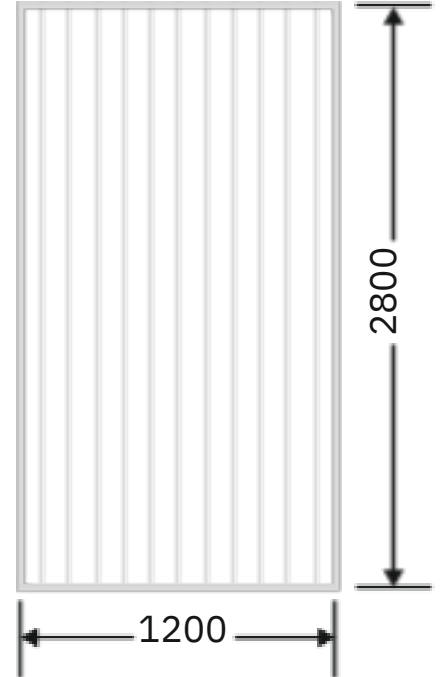

Fabric Orientation

Article Code :OMP 120 Extra Clear
Standard Size (WxH) : 1200x2800mm
Finishes Available :Matte
Standard Thickness :8mm Laminated

*This is a creative photograph. Actual product may vary.
*Color may vary lot to lot. please ask for fresh sample before placing order.