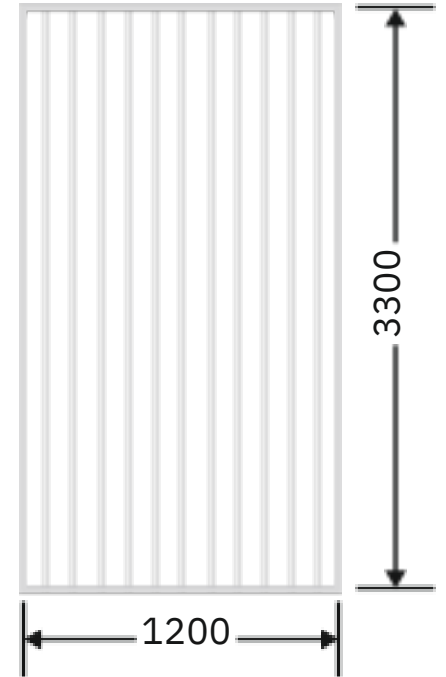

Fabric Orientation