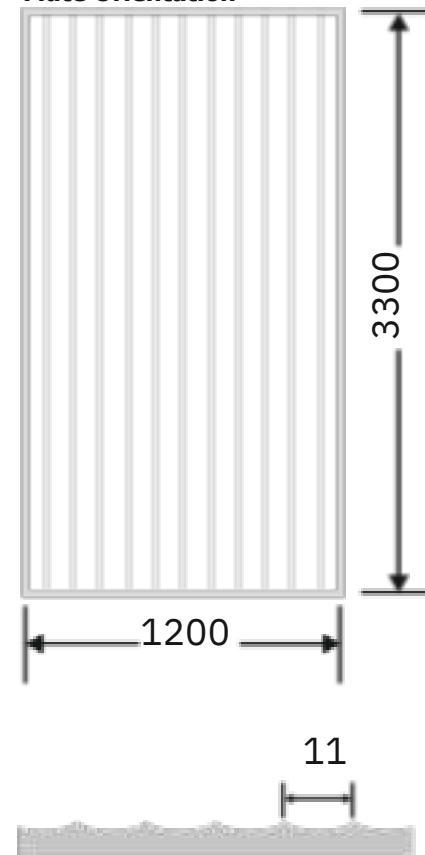

Flute Orientation