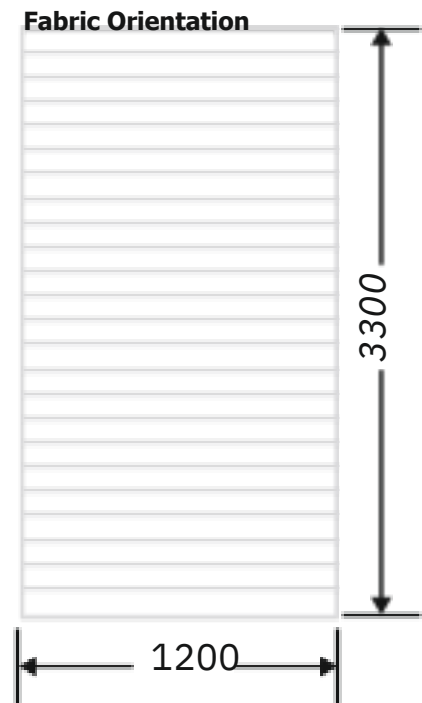

Article Code :OMP 106 Extra Clear
Standard Size (WxH) : 1200x3300mm
Finishes Available :Gloss
Standard Thickness :8mm Laminated

* This is a creative photograph. Actual product may vary.
* Color may vary lot to lot. please ask for fresh sample before placing order.

Article Code : OMP 106 Extra Clear
Standard Size (WxH) : 1200x3300mm
Finishes Available : Matte Standard
Thickness : 8mm Laminated

* This is a creative photograph. Actual product may vary.
* Color may vary lot to lot. please ask for fresh sample before placing order.

Article Code : OMP 106 Grey Tinted
Standard Size (WxH) : 1200x3300mm
Finishes Available : Gloss Standard
Thickness : 8mm Laminated

* This is a creative photograph. Actual product may vary.
* Color may vary lot to lot. please ask for fresh sample before placing order.