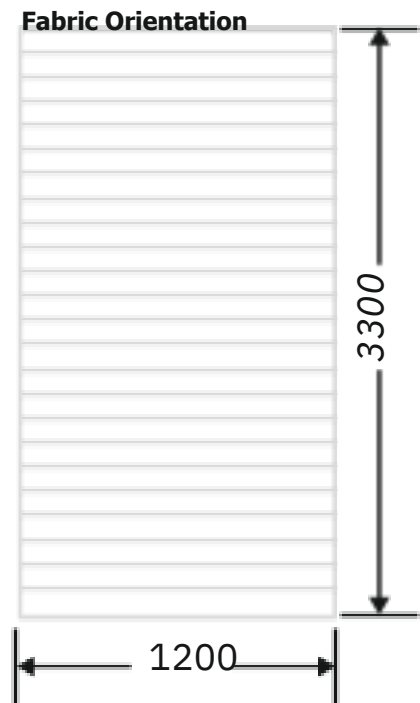

Article Code :OMP 106 Extra Clear
Standard Size (WxH) : 1200x3300mm
Finishes Available :Gloss
Standard Thickness :8mm Laminated

* This is a creative photograph. Actual product may vary.
* Color may vary lot to lot. please ask for fresh sample before placing order.

Article Code : OMP 106 Grey Tinted
Standard Size (WxH) : 1200x3300mm
Finishes Available : Gloss Standard
Thickness : 8mm Laminated

* This is a creative photograph. Actual product may vary.
* Color may vary lot to lot. please ask for fresh sample before placing order.

Flute Orientation

Article Code : OMP 106 Reeded
Standard Size (WxH) : 1200x3300mm
Standard Thickness : 8mm Laminated

* This is a creative photograph. Actual product may vary.
* Color may vary lot to lot. please ask for fresh sample before placing order.

Flute Orientation

Article Code : OMP 106 Masterline
Standard Size (WxH) : 1200x3300mm
Standard Thickness : 8mm Laminated

* This is a creative photograph. Actual product may vary.
* Color may vary lot to lot. please ask for fresh sample before placing order.