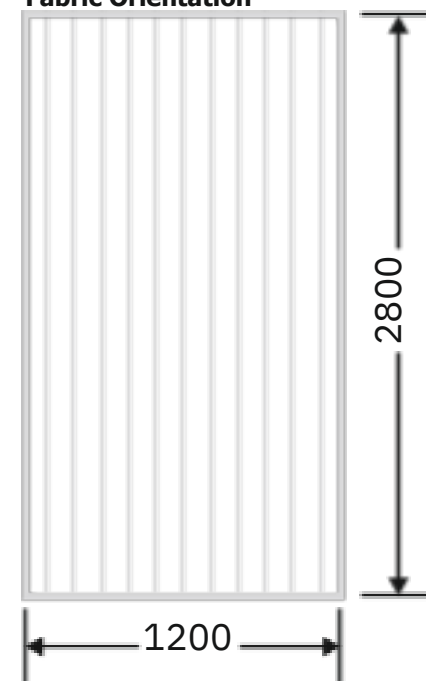

Fabric Orientation

Article Code :OMP 120Brown Tinted
Standard Size (WxH) : 1200x2800mm
Finishes Available : Gloss Standard
Thickness : 8mm Laminated

*This is a creative photograph. Actual product may vary.
*Color may vary lot to lot. please ask for fresh sample before placing order.