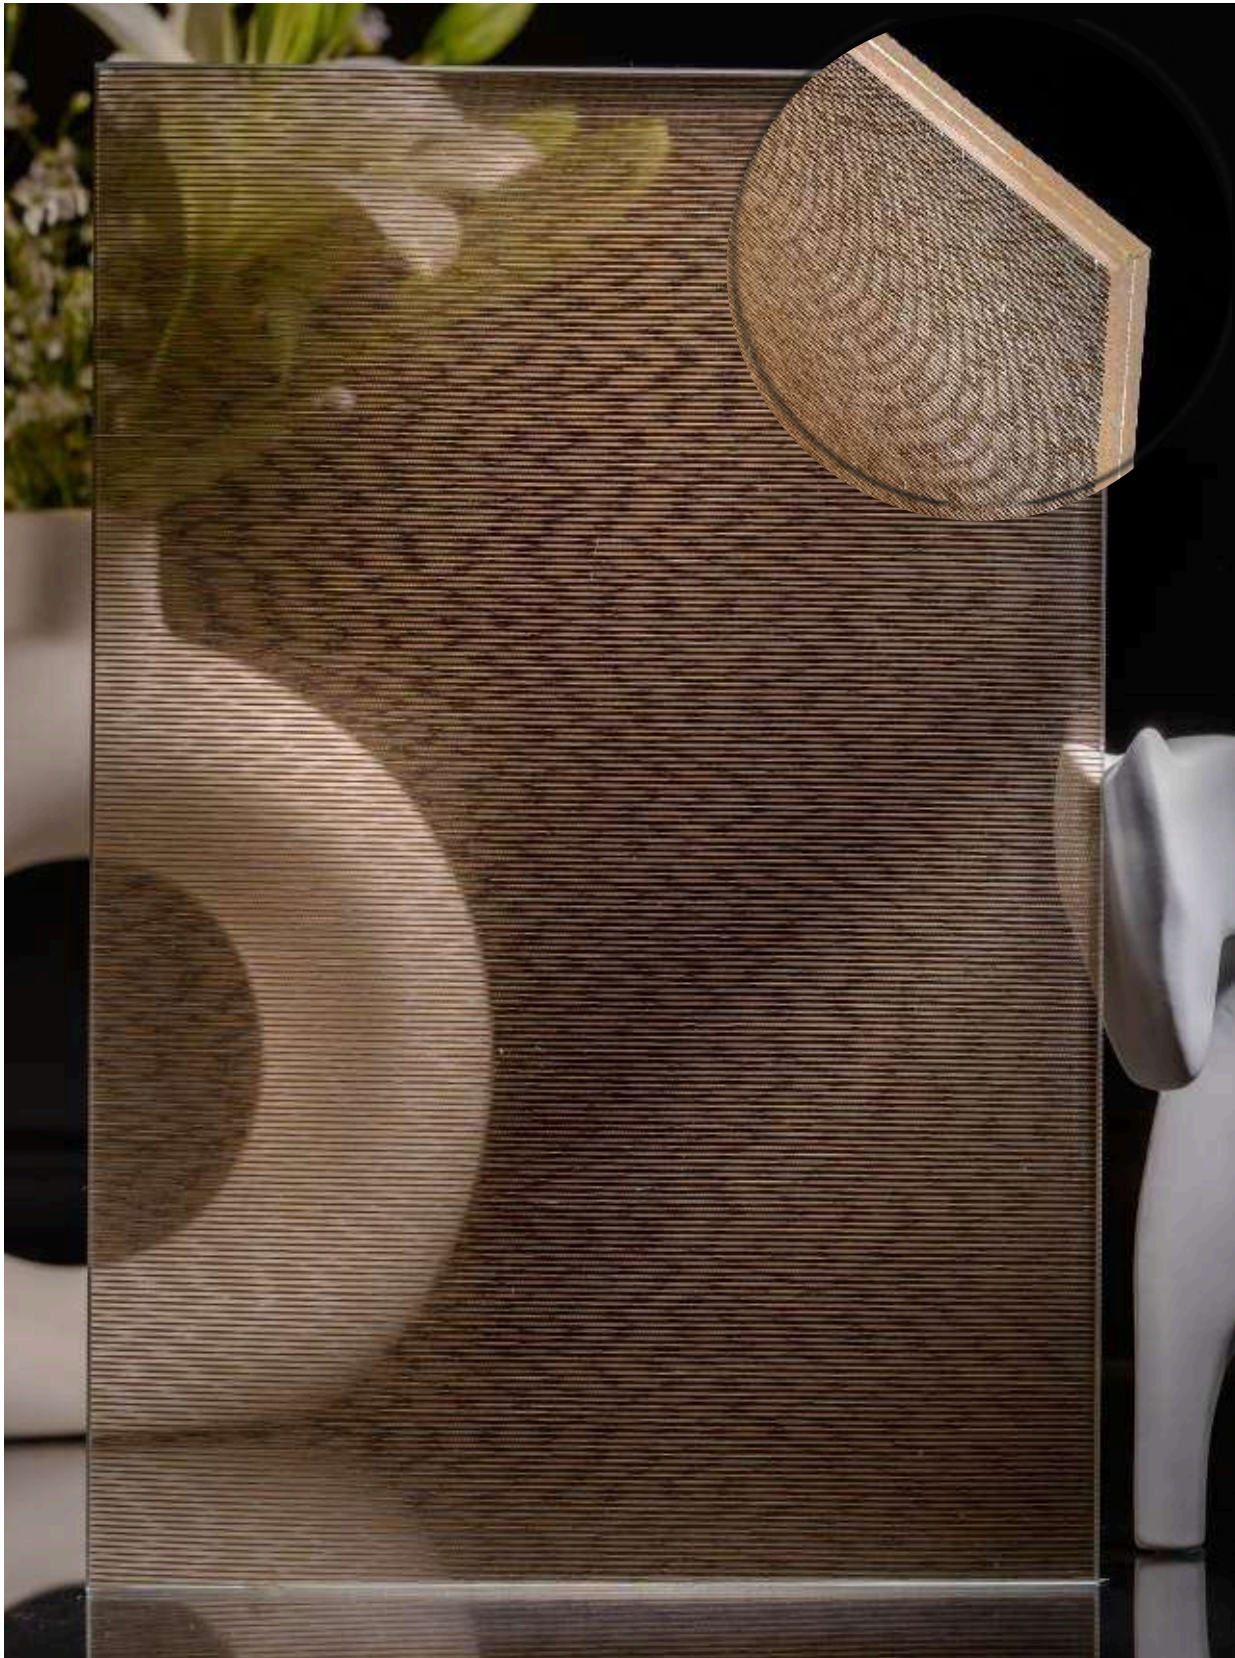

Flute Orientation

Article Code : OMP 128 Reeded
Standard Size (WxH) : 1200x3000mm
Finishes Available : Gloss
Standard Thickness : 8mm Laminated

*This is a creative photograph. Actual product may vary.
*Color may vary lot to lot. please ask for fresh sample before placing order.

Flute Orientation

Article Code :OMP 128 Masterline
Standard Size (WxH) : 1200x3000mm
Finishes Available :Gloss
Standard Thickness : 8mm Laminated

*This is a creative photograph. Actual product may vary.
*Color may vary lot to lot. please ask for fresh sample before placing order.