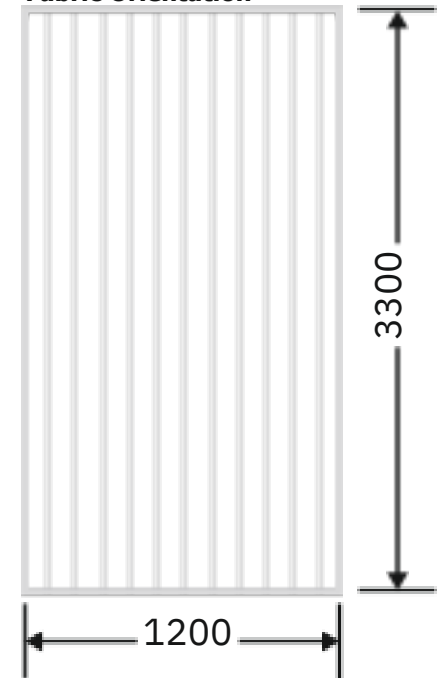

Fabric Orientation

Article Code : OMP 109 Grey Tinted
Standard Size (WxH) : 1200x3300mm
Finishes Available :Gloss
Standard Thickness : 8mm Laminated

* This is a creative photograph. Actual product may vary.
* Color may vary lot to lot. please ask for fresh sample before placing order.