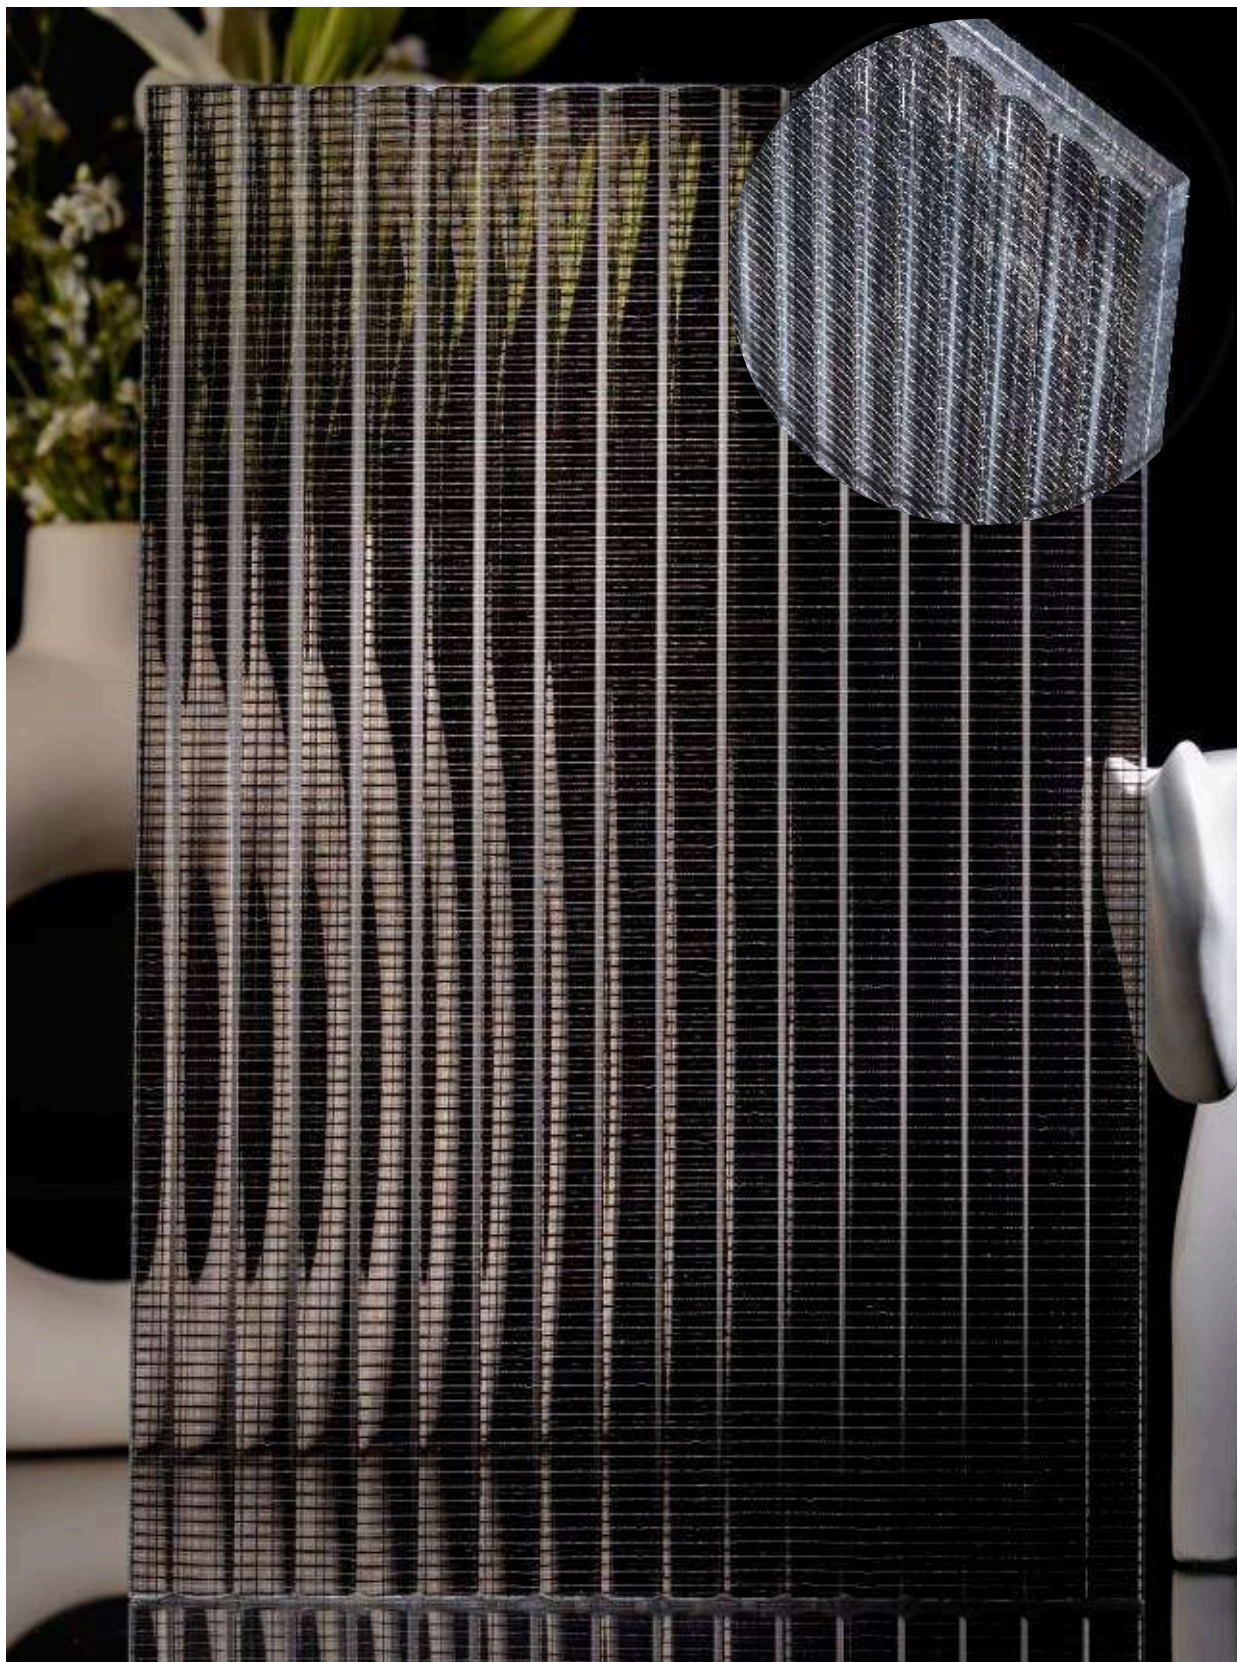

Article Code :OMP 127 Reeded
Standard Size (WxH) : 1200x3000mm
Finishes Available :Gloss
Standard Thickness :8mm Laminated

*This is a creative photograph. Actual product may vary.
*Color may vary lot to lot. please ask for fresh sample before placing order.