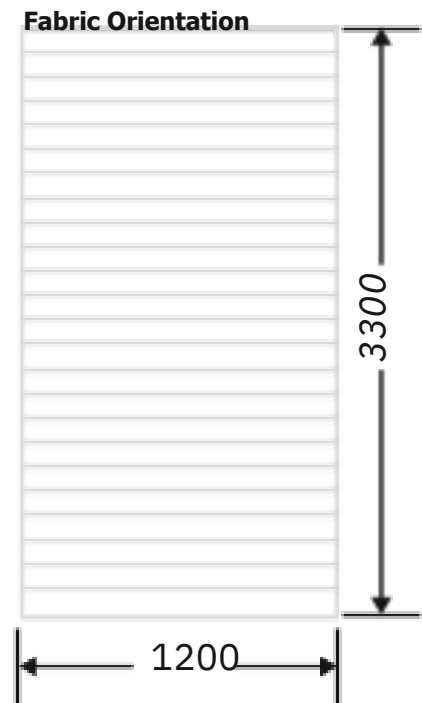

Article Code :OMP 106 Extra Clear
Standard Size (WxH) : 1200x3300mm
Finishes Available :Gloss
Standard Thickness :8mm Laminated

* This is a creative photograph. Actual product may vary.
* Color may vary lot to lot. please ask for fresh sample before placing order.

Article Code : OMP 106 Extra Clear
Standard Size (WxH) : 1200x3300mm
Finishes Available : Matte Standard
Thickness : 8mm Laminated

* This is a creative photograph. Actual product may vary.
* Color may vary lot to lot. please ask for fresh sample before placing order.

Article Code : OMP 106 Grey Tinted
Standard Size (WxH) : 1200x3300mm
Finishes Available : Gloss Standard
Thickness : 8mm Laminated

* This is a creative photograph. Actual product may vary.
* Color may vary lot to lot. please ask for fresh sample before placing order.