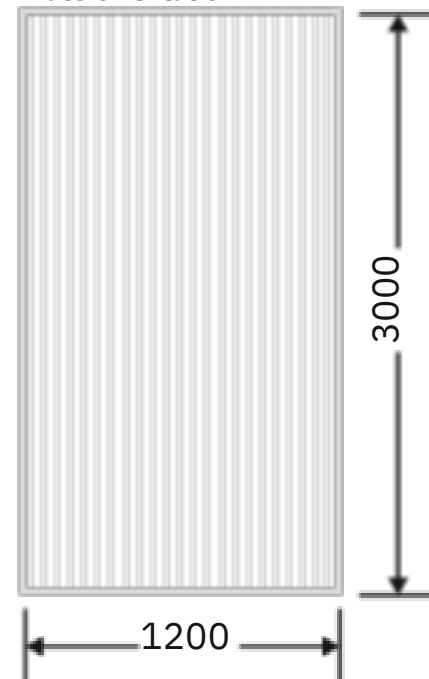

Flute Orientation

Article Code : OMP 133
Standard Size (WxH) : 1200x3000mm
Finishes Available : Gloss
Standard Thickness : 8mm Laminated

*This is a creative photograph. Actual product may vary.
*Color may vary lot to lot. please ask for fresh sample before placing order.