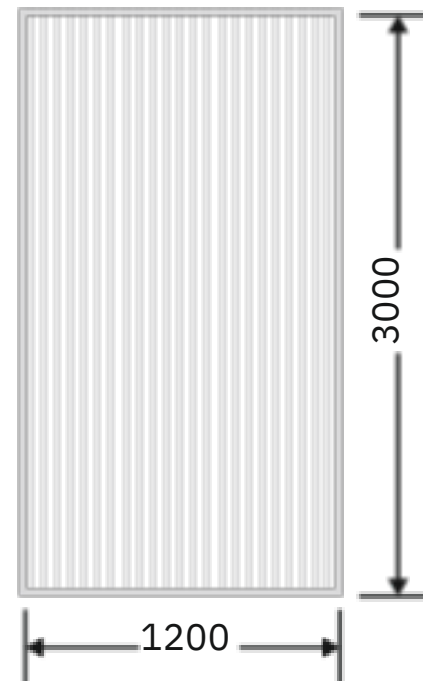

Flute Orientation

Article Code : OMP 129 Masterline
Standard Size (WxH) : 1200x3000mm
Finishes Available : Gloss
Standard Thickness : 8mm Laminated

*This is a creative photograph. Actual product may vary.
*Color may vary lot to lot. please ask for fresh sample before placing order.

Flute Orientation

Article Code : OMP 132
Standard Size (WxH) : 1200x3000mm
Finishes Available : Gloss
Standard Thickness : 8mm Laminated

*This is a creative photograph. Actual product may vary.
*Color may vary lot to lot. please ask for fresh sample before placing order.

Flute Orientation

Article Code : OMP 133
Standard Size (WxH) : 1200x3000mm
Finishes Available : Gloss
Standard Thickness : 8mm Laminated

*This is a creative photograph. Actual product may vary.
*Color may vary lot to lot. please ask for fresh sample before placing order.

Flute Orientation

Article Code : OMP 134
Standard Size (WxH) : 1200x3000mm
Finishes Available : Gloss
Standard Thickness : 8mm Laminated

*This is a creative photograph. Actual product may vary.
*Color may vary lot to lot. please ask for fresh sample before placing order.