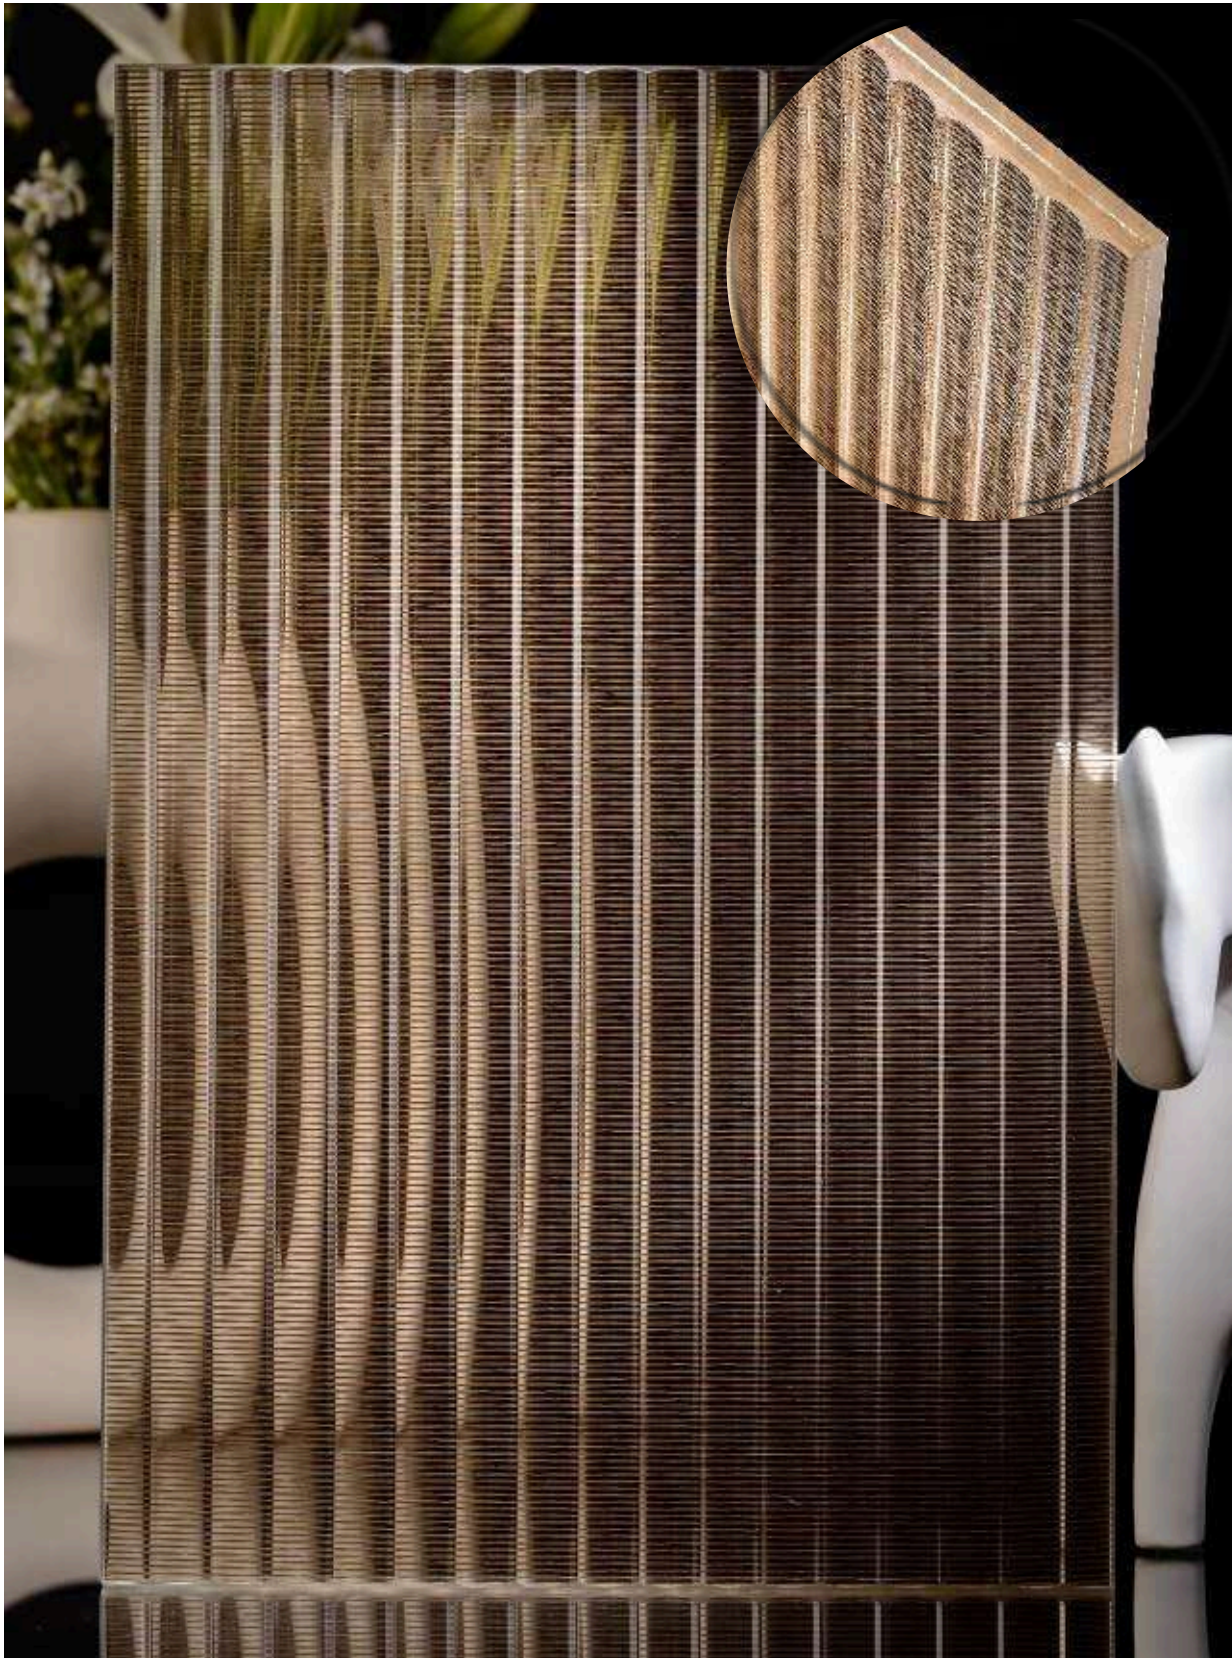

Article Code :OMP 129 Reeded
Standard Size (WxH) : 1200x3000mm
Finishes Available :Gloss
Standard Thickness :8mm Laminated

*This is a creative photograph. Actual product may vary.
*Color may vary lot to lot. please ask for fresh sample before placing order.