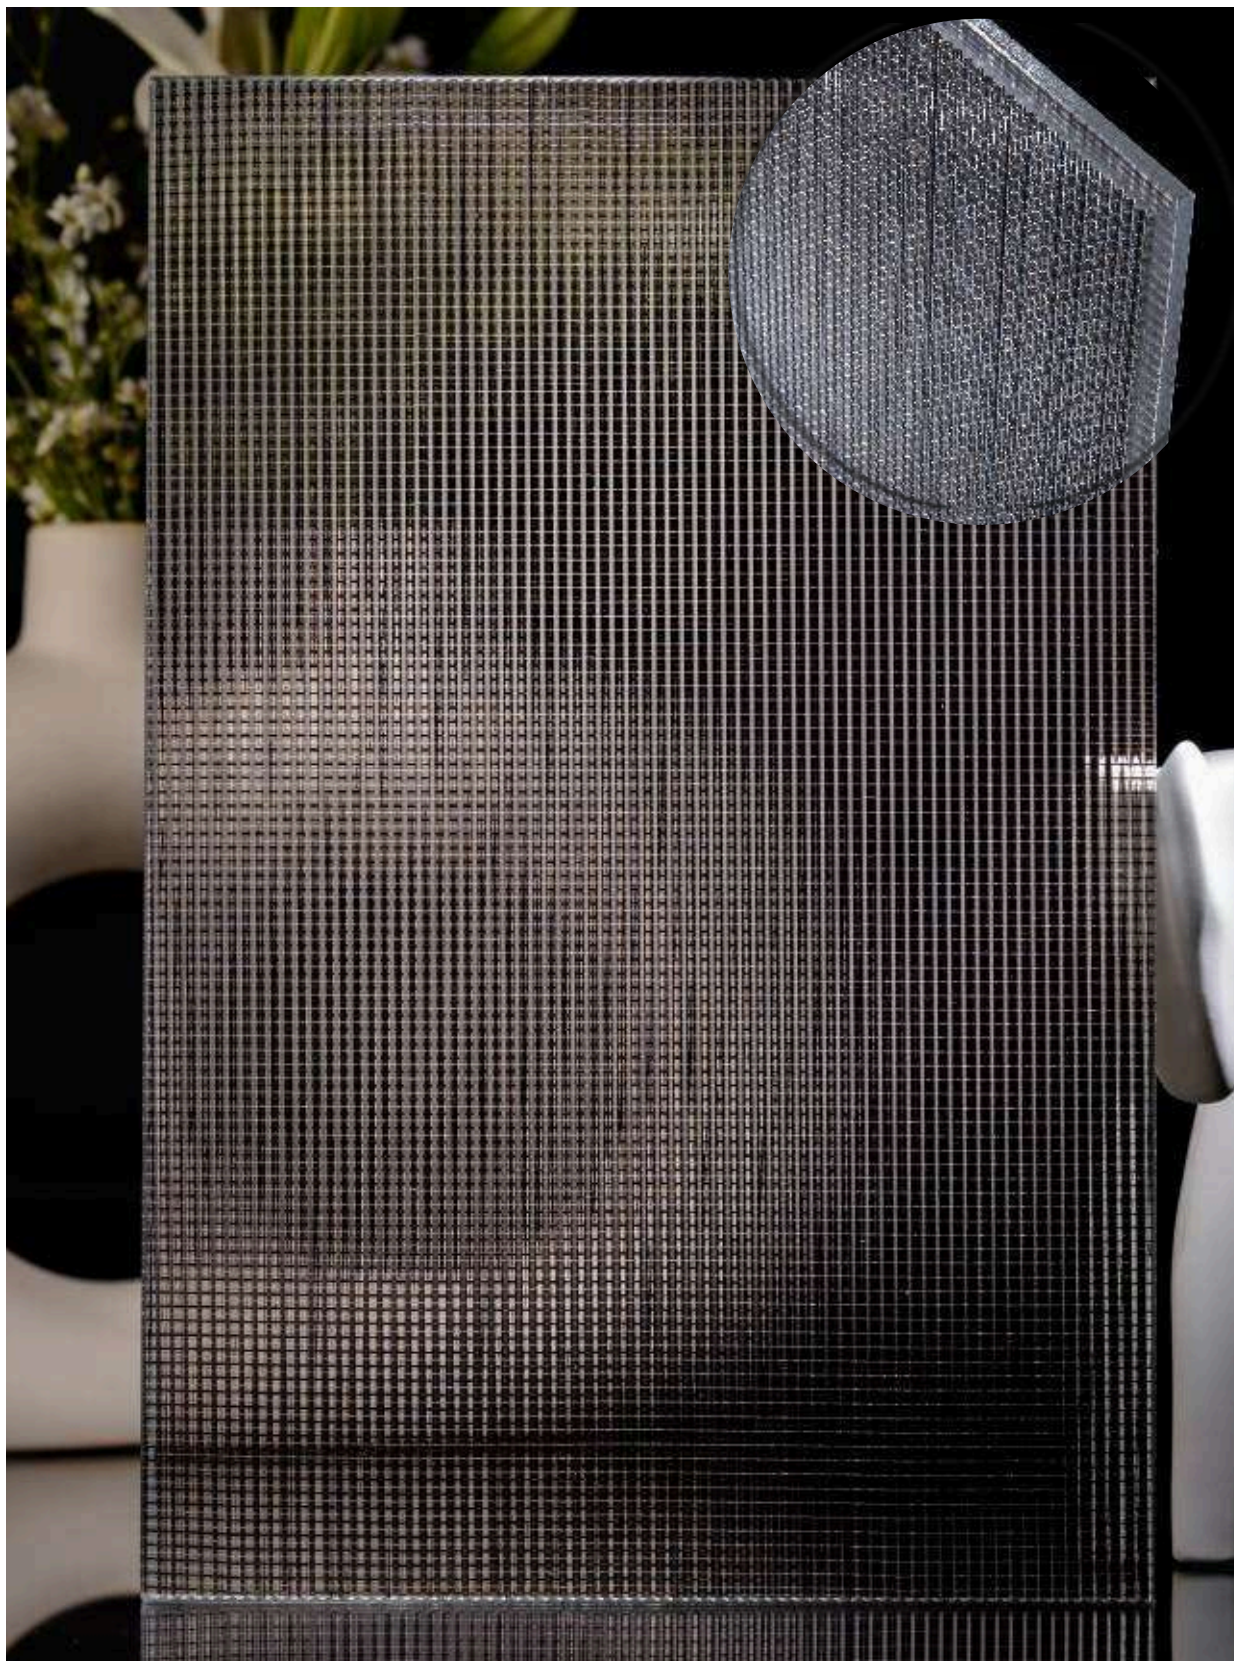

Flute Orientation

Article Code :OMP 127 Masterline
Standard Size (WxH) : 1200x3000mm
Finishes Available : Gloss
Standard Thickness :8mm Laminated

*This is a creative photograph. Actual product may vary.
*Color may vary lot to lot. please ask for fresh sample before placing order.