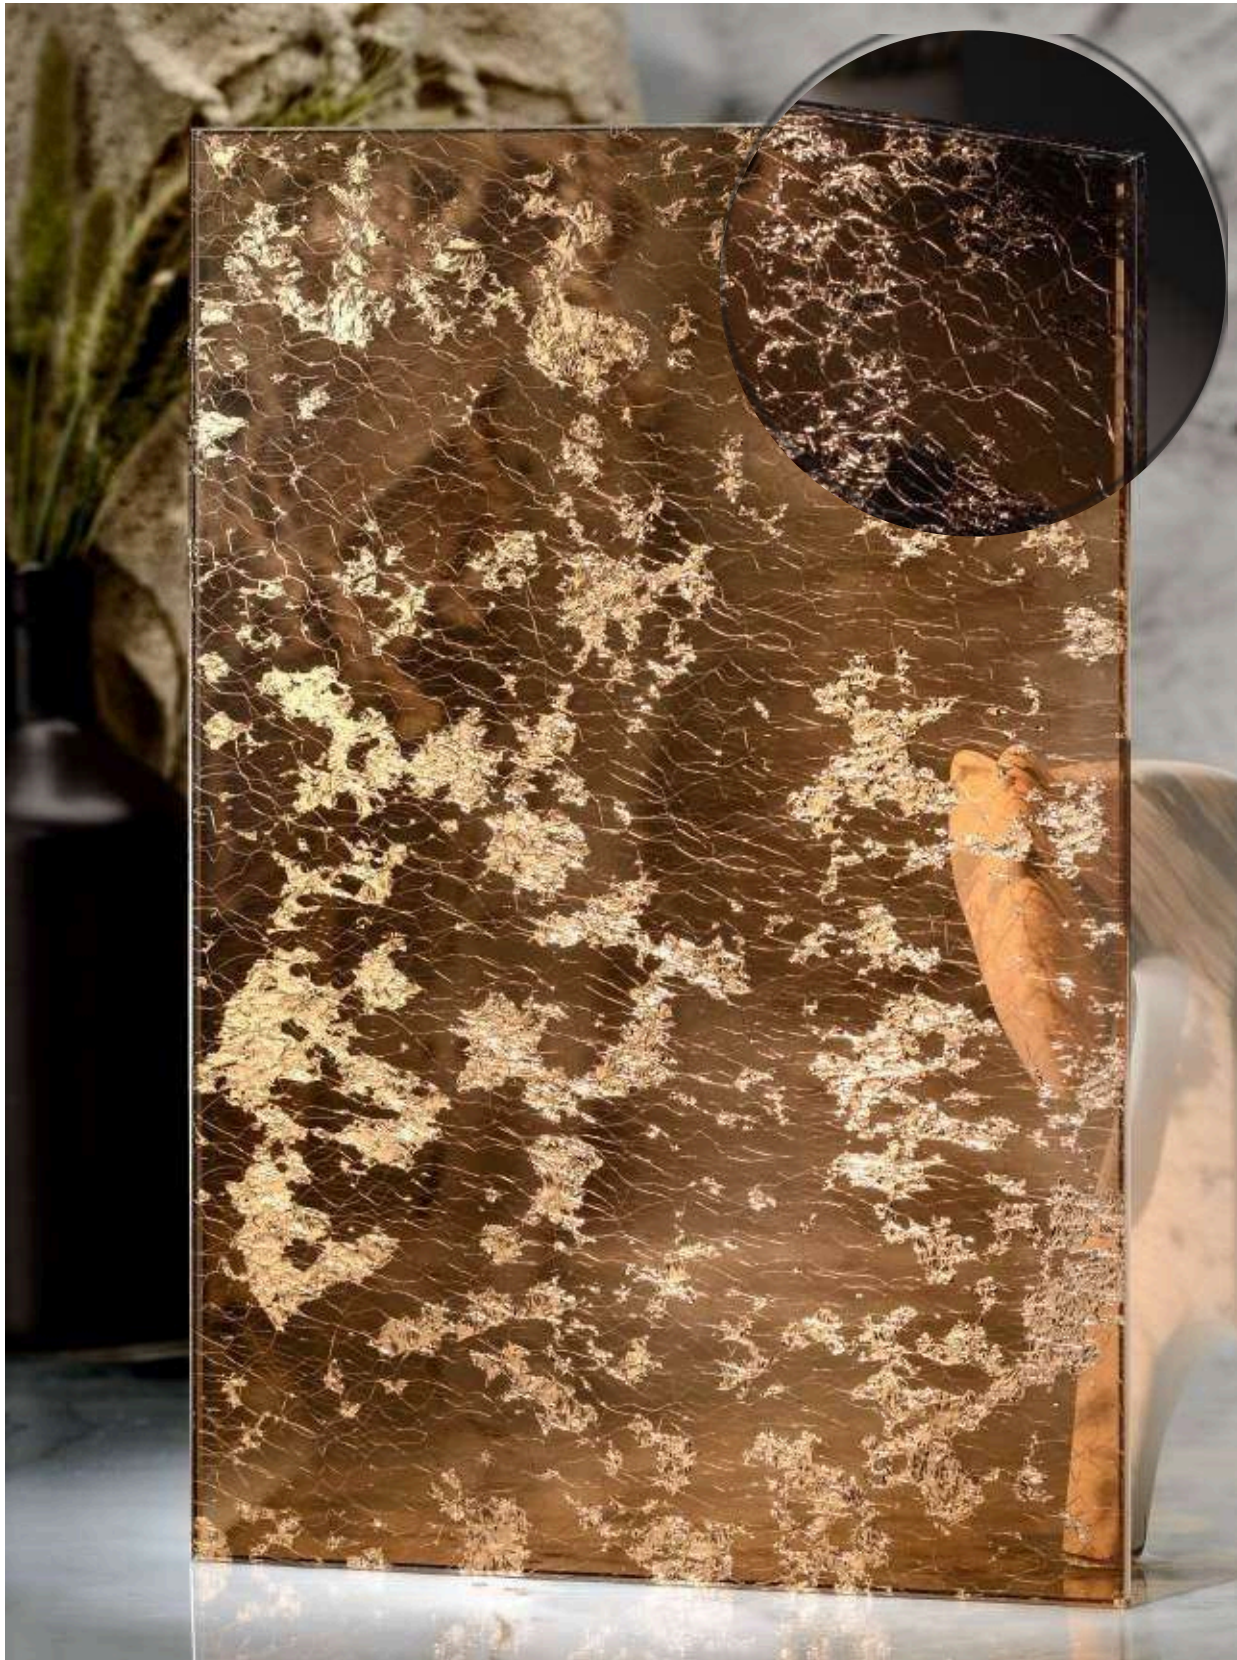

Article Code : OMP 119 Copper Tinted
Standard Size (WxH) : 1200x3300mm
Finishes Available : Gloss
Standard Thickness : 8mm Laminated

*This is a creative photograph. Actual product may vary.
*Color may vary lot to lot. please ask for fresh sample before placing order.