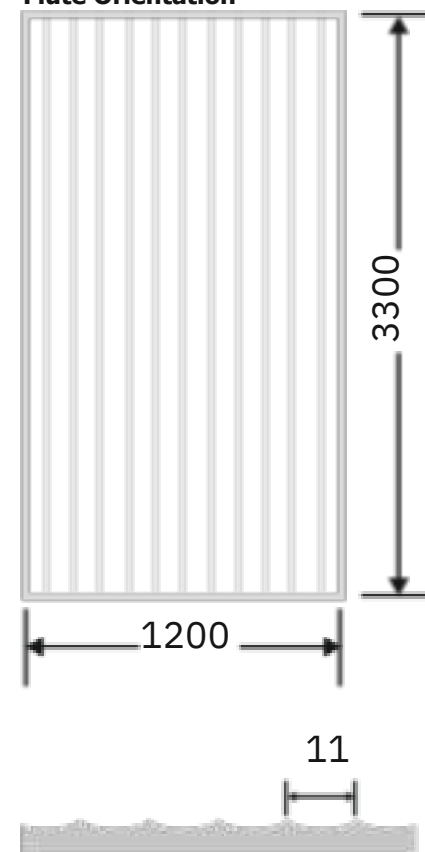

Flute Orientation