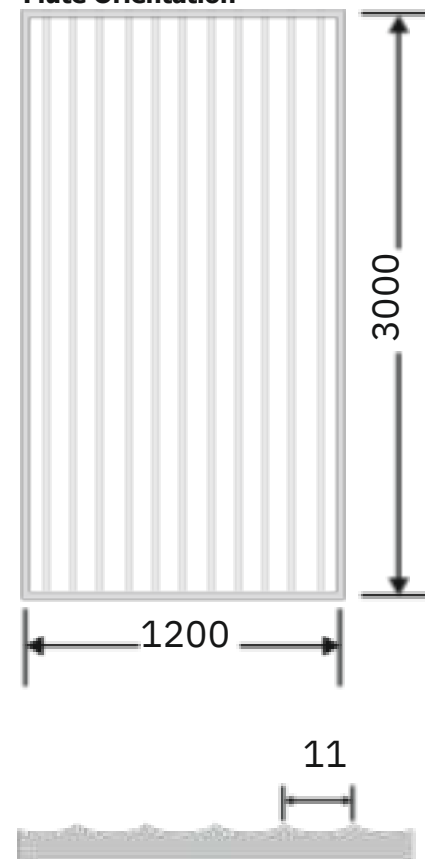

Flute Orientation