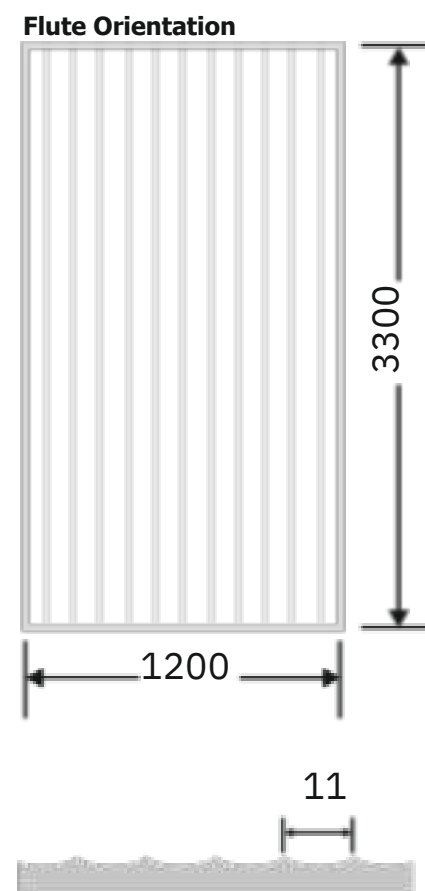

Article Code :OMP 111 Reeded
Standard Size (WxH) : 1200x3300mm
Finishes Available :Gloss
Standard Thickness :8mm Laminated

* This is a creative photograph. Actual product may vary.
* Color may vary lot to lot. please ask for fresh sample before placing order.