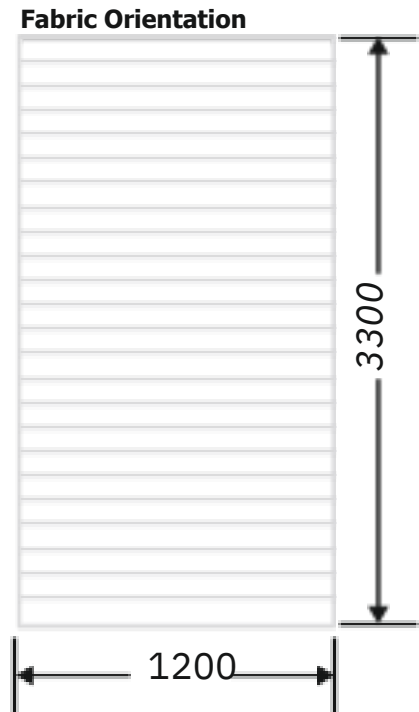

Article Code :OMP 107 Grey Tinted
Standard Size (WxH) : 1200x3300mm
Finishes Available :Gloss Standard
Thickness :8mm Laminated

* This is a creative photograph. Actual product may vary.
* Color may vary lot to lot. please ask for fresh sample before placing order.