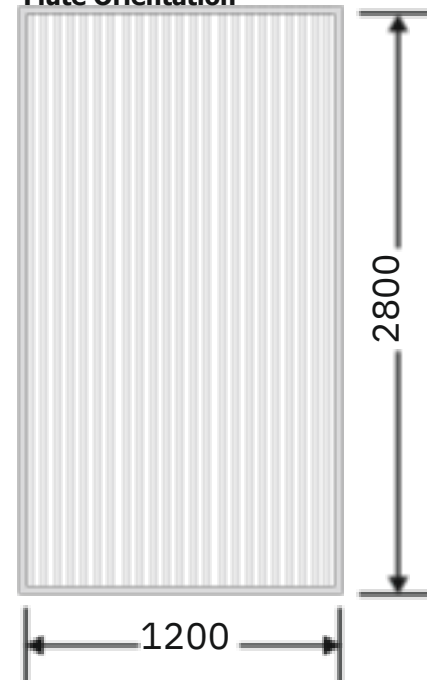

Article Code :OMP 107 Masterline
Standard Size (WxH) : 1200x3300mm
Finishes Available : Gloss
Standard Thickness :8mm Laminated

* This is a creative photograph. Actual product may vary.
* Color may vary lot to lot. please ask for fresh sample before placing order.

Flute Orientation

Article Code : OMP 120 Masterline
Standard Size (WxH) : 1200x2800mm
Finishes Available : Gloss
Standard Thickness : 8mm Laminated

*This is a creative photograph. Actual product may vary.
*Color may vary lot to lot. please ask for fresh sample before placing order.