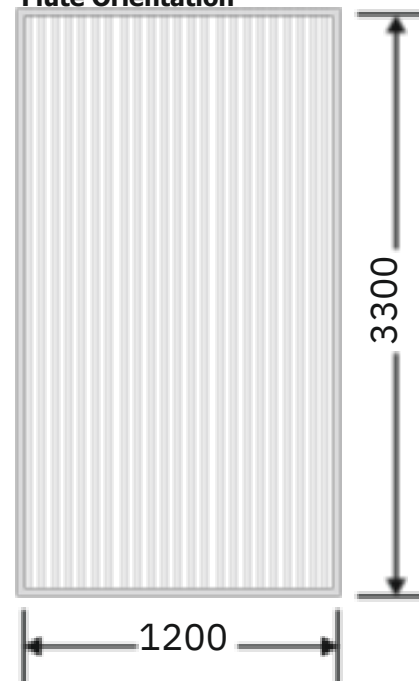

Flute Orientation