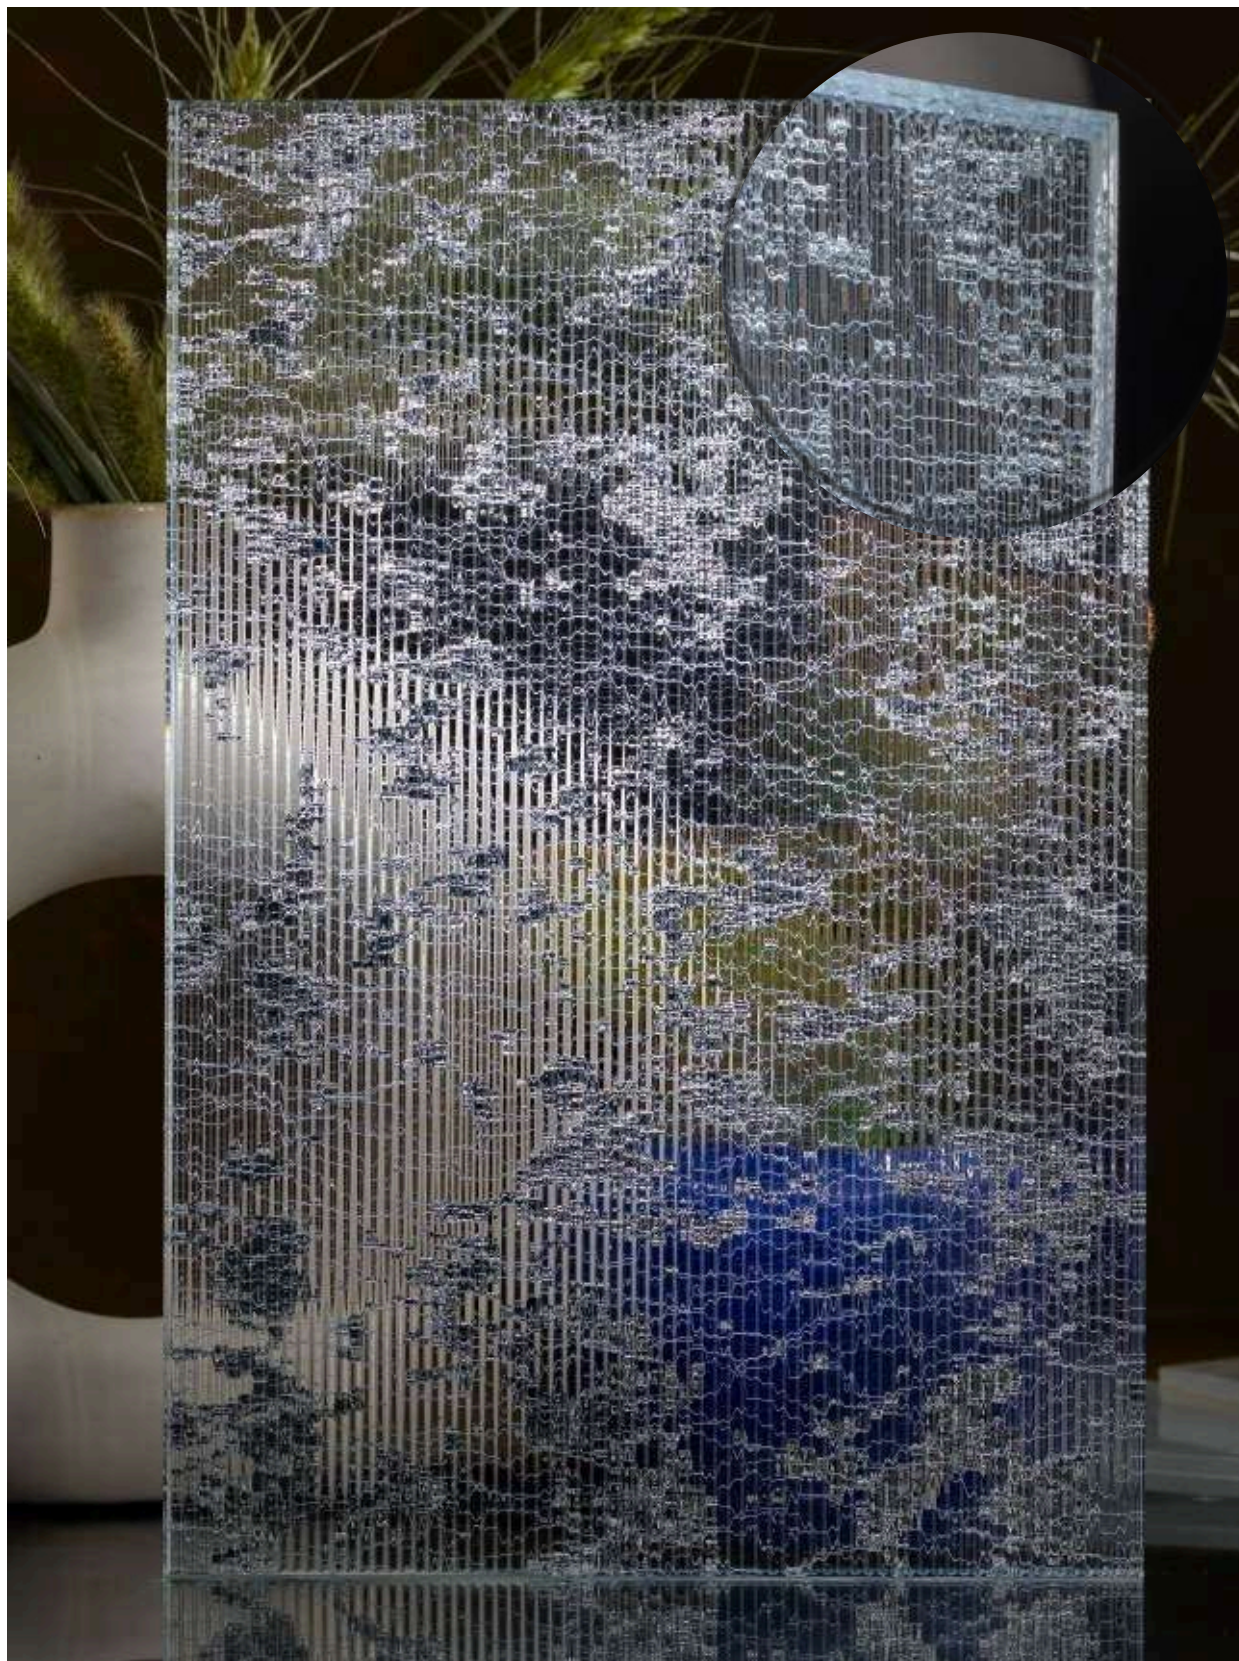

Article Code : OMP 119 Masterline
Standard Size (WxH) : 1200x3300mm
Finishes Available : Gloss
Standard Thickness : 8mm Laminated

*This is a creative photograph. Actual product may vary.
*Color may vary lot to lot. please ask for fresh sample before placing order.