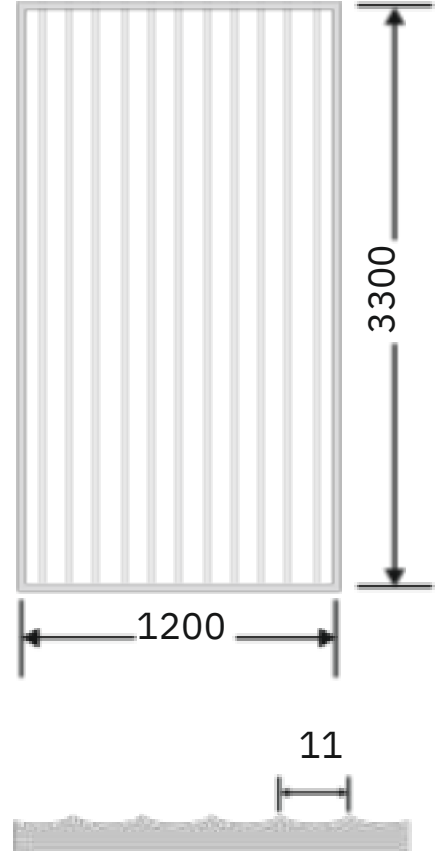

Flute Orientation