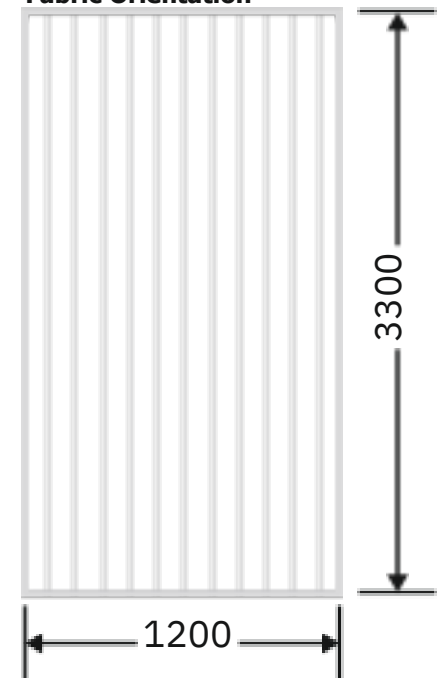

Fabric Orientation

Article Code :OMP 108 Grey Tinted
Standard Size (WxH) : 1200x3300mm
Finishes Available :Gloss
Standard Thickness :8mm Laminated

* This is a creative photograph. Actual product may vary.
* Color may vary lot to lot. please ask for fresh sample before placing order.