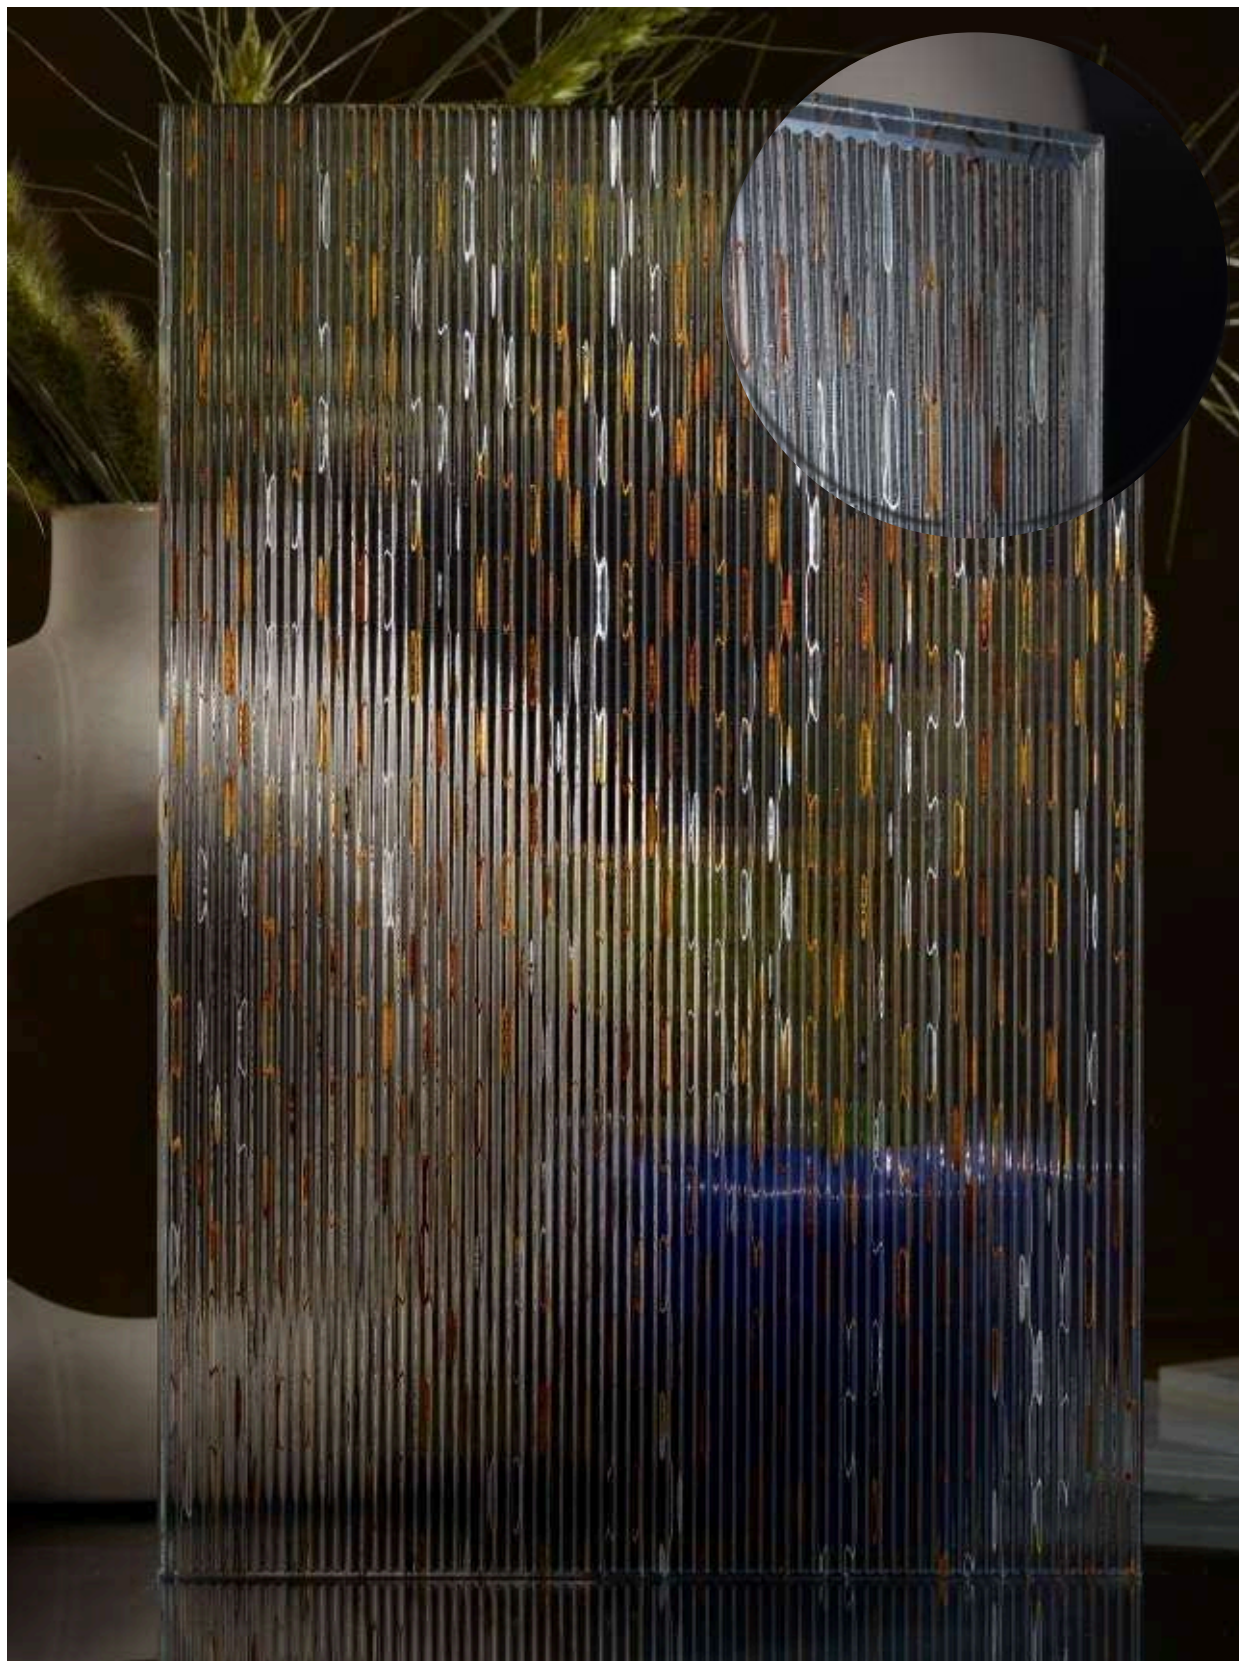

Flute Orientation

Article Code : OMP 120 Reeded
Standard Size (WxH) : 1200x2800mm
Finishes Available : Gloss
Standard Thickness : 8mm Laminated

*This is a creative photograph. Actual product may vary.
*Color may vary lot to lot. please ask for fresh sample before placing order.