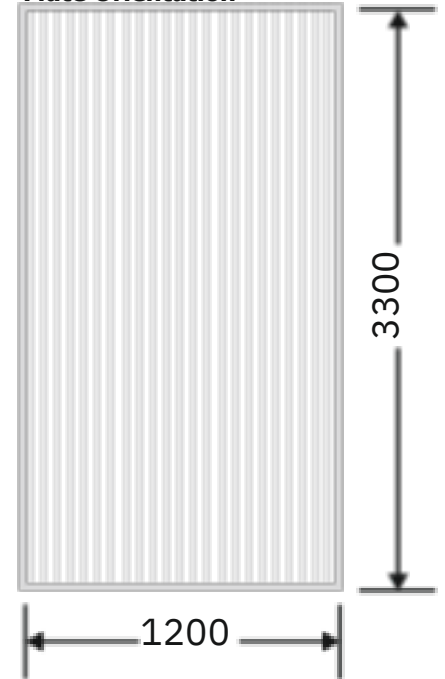

Flute Orientation