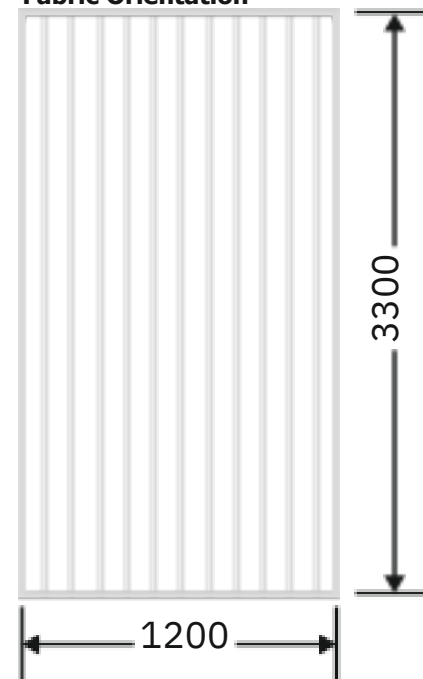

Fabric Orientation

Article Code : OMP 108 Extra Clear
Standard Size (WxH) : 1200x3300mm
Finishes Available : Gloss
Standard Thickness : 8mm Laminated

* This is a creative photograph. Actual product may vary.
* Color may vary lot to lot. please ask for fresh sample before placing order.