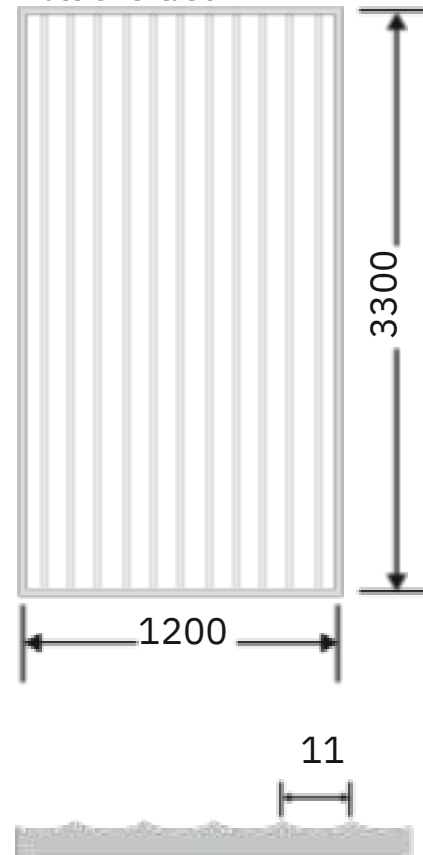

Flute Orientation