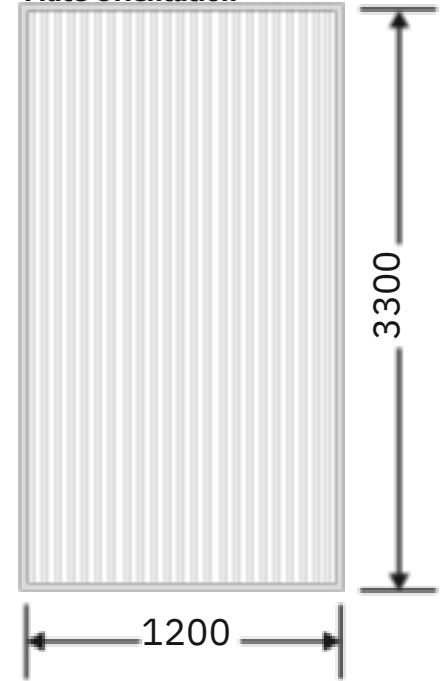

Article Code :OMP 106 Extra Clear
Standard Size (WxH) : 1200x3300mm
Finishes Available :Gloss
Standard Thickness :8mm Laminated

* This is a creative photograph. Actual product may vary.
* Color may vary lot to lot. please ask for fresh sample before placing order.

Flute Orientation

Article Code : OMP 106 Reeded
Standard Size (WxH) : 1200x3300mm
Standard Thickness : 8mm Laminated

* This is a creative photograph. Actual product may vary.
* Color may vary lot to lot. please ask for fresh sample before placing order.

Flute Orientation

Article Code : OMP 106 Masterline
Standard Size (WxH) : 1200x3300mm
Standard Thickness : 8mm Laminated

* This is a creative photograph. Actual product may vary.
* Color may vary lot to lot. please ask for fresh sample before placing order.