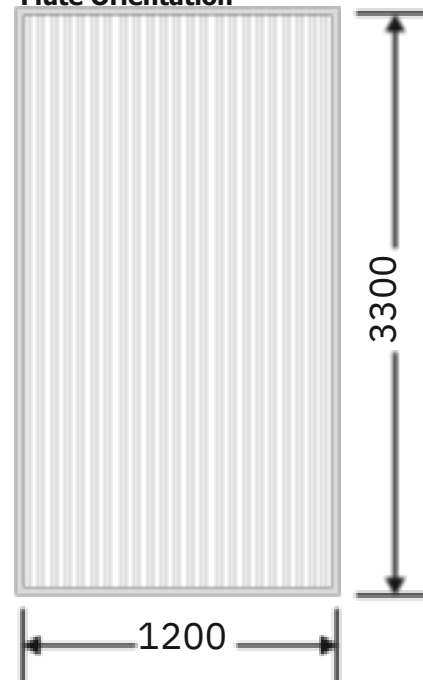

Flute Orientation