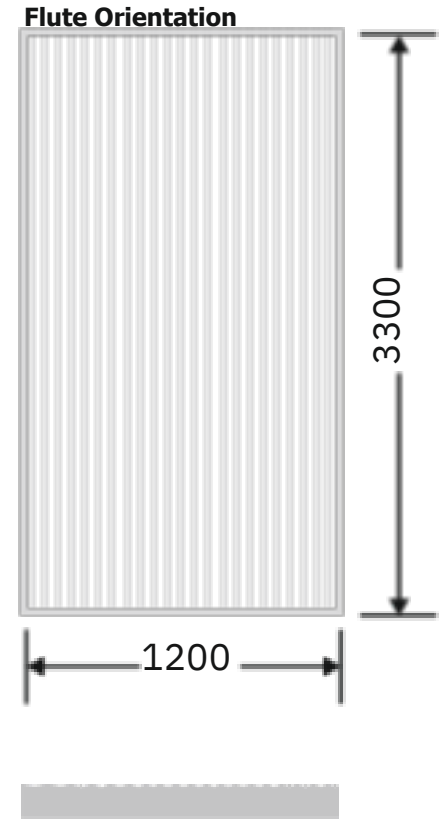

Article Code :OMP 107 Masterline
Standard Size (WxH) : 1200x3300mm
Finishes Available : Gloss
Standard Thickness :8mm Laminated

* This is a creative photograph. Actual product may vary.
* Color may vary lot to lot. please ask for fresh sample before placing order.