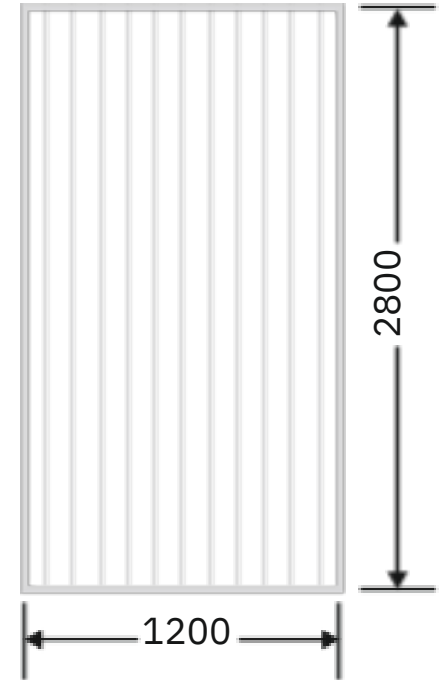

Fabric Orientation

Article Code : OMP 120 Extra Clear
Standard Size (WxH) : 1200x2800mm
Finishes Available : Gloss
Standard Thickness : 8mm Laminated

*This is a creative photograph. Actual product may vary.
*Color may vary lot to lot. please ask for fresh sample before placing order.