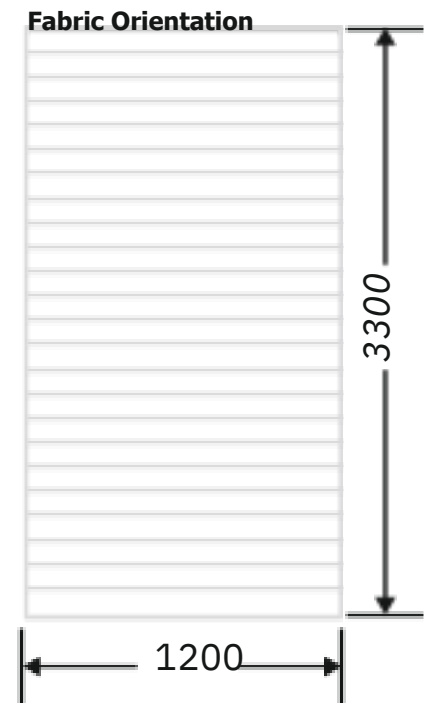

Article Code :OMP 106 Extra Clear
Standard Size (WxH) : 1200x3300mm
Finishes Available :Gloss
Standard Thickness :8mm Laminated

* This is a creative photograph. Actual product may vary.
* Color may vary lot to lot. please ask for fresh sample before placing order.

Article Code : OMP 106 Extra Clear
Standard Size (WxH) : 1200x3300mm
Finishes Available : Matte Standard
Thickness : 8mm Laminated

* This is a creative photograph. Actual product may vary.
* Color may vary lot to lot. please ask for fresh sample before placing order.

Article Code : OMP 106 Grey Tinted
Standard Size (WxH) : 1200x3300mm
Finishes Available : Gloss Standard
Thickness : 8mm Laminated

* This is a creative photograph. Actual product may vary.
* Color may vary lot to lot. please ask for fresh sample before placing order.