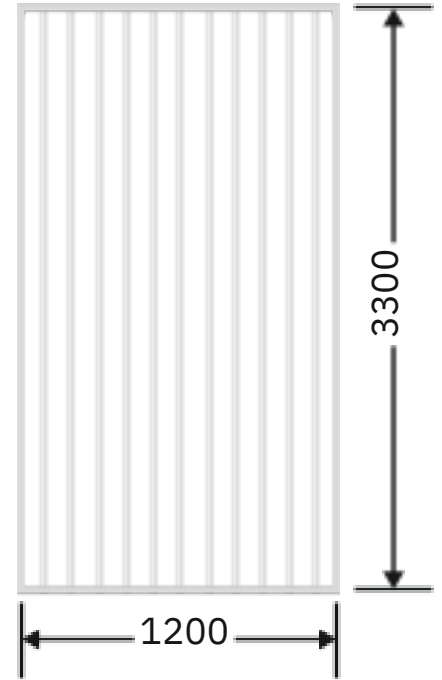

Fabric Orientation