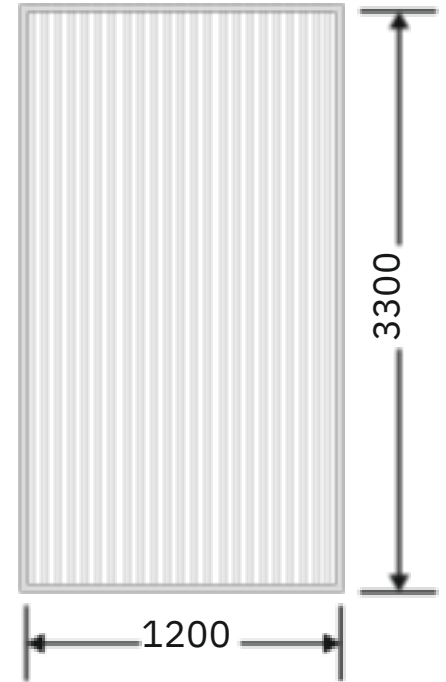

Flute Orientation