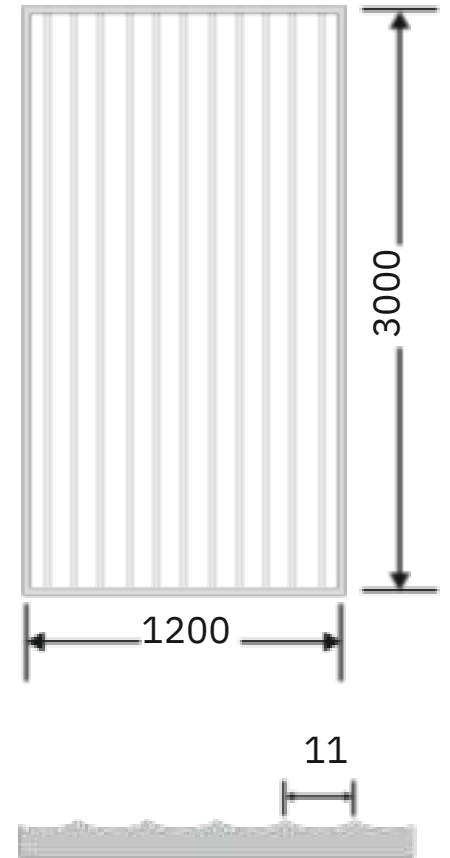

Flute Orientation

Article Code : OMP 128 Reeded
Standard Size (WxH) : 1200x3000mm
Finishes Available : Gloss
Standard Thickness : 8mm Laminated

*This is a creative photograph. Actual product may vary.
*Color may vary lot to lot. please ask for fresh sample before placing order.

Flute Orientation

Article Code :OMP 128 Masterline
Standard Size (WxH) : 1200x3000mm
Finishes Available :Gloss
Standard Thickness : 8mm Laminated

*This is a creative photograph. Actual product may vary.
*Color may vary lot to lot. please ask for fresh sample before placing order.

Article Code : OMP 129 Extra Clear
Standard Size (WxH) : 1200x3000mm
Finishes Available : Gloss
Standard Thickness : 8mm Laminated

*This is a creative photograph. Actual product may vary.
*Color may vary lot to lot. please ask for fresh sample before placing order.

Flute Orientation

Article Code :OMP 129 Reeded
Standard Size (WxH) : 1200x3000mm
Finishes Available :Gloss
Standard Thickness :8mm Laminated

*This is a creative photograph. Actual product may vary.
*Color may vary lot to lot. please ask for fresh sample before placing order.