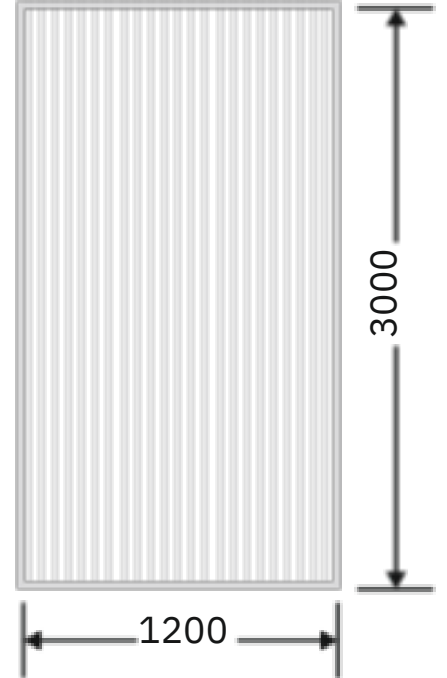

Flute Orientation