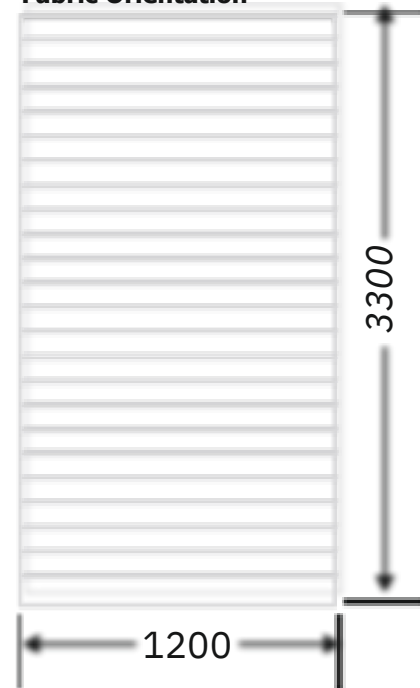

Fabric Orientation

Article Code :OMP 107 Brown Tinted
Standard Size (WxH) : 1200x3300mm
Finishes Available :Gloss
Standard Thickness :8mm Laminated

* This is a creative photograph. Actual product may vary.
* Color may vary lot to lot. please ask for fresh sample before placing order.