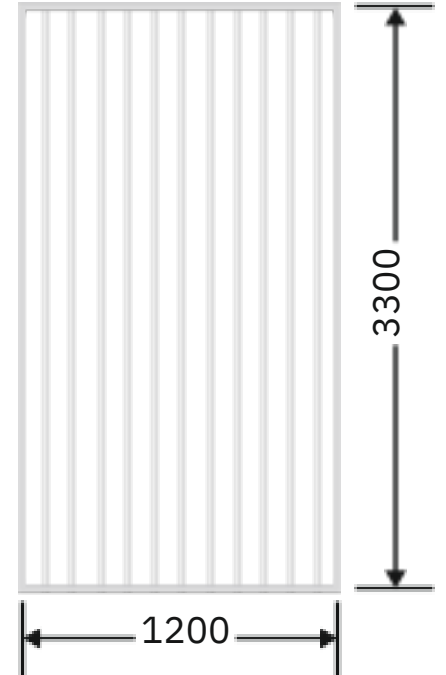

Fabric Orientation

Article Code : OMP 111 Extra Clear
Standard Size (WxH) : 1200x3300mm
Finishes Available : Matte
Standard Thickness : 8mm Laminated

* This is a creative photograph. Actual product may vary.
* Color may vary lot to lot. please ask for fresh sample before placing order.