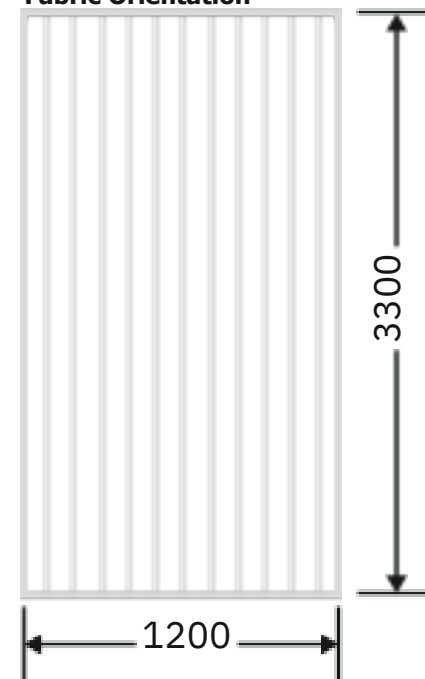

Fabric Orientation

Article Code : OMP 108 Extra Clear
Standard Size (WxH) : 1200x3300mm
Finishes Available : Matte
Standard Thickness : 8mm Laminated

* This is a creative photograph. Actual product may vary.
* Color may vary lot to lot. please ask for fresh sample before placing order.