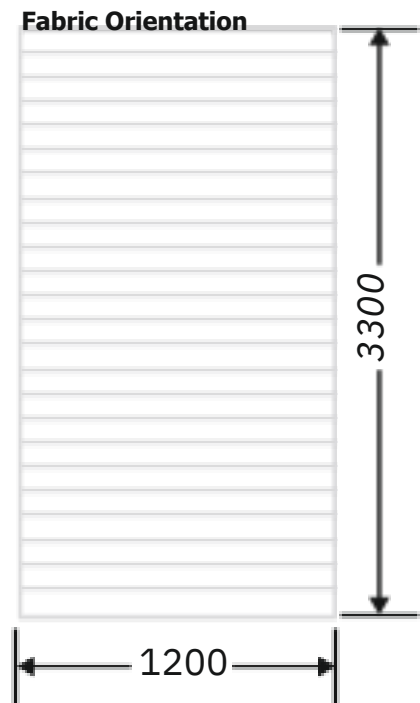

Article Code :OMP 107 Extra Clear
Standard Size (WxH) : 1200x3300mm
Finishes Available : Matte
Standard Thickness :8mm Laminated

* This is a creative photograph. Actual product may vary.
* Color may vary lot to lot. please ask for fresh sample before placing order.