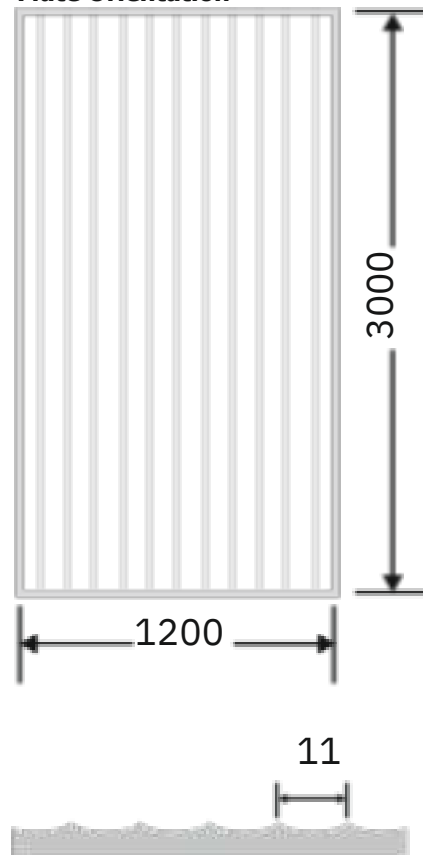

Flute Orientation