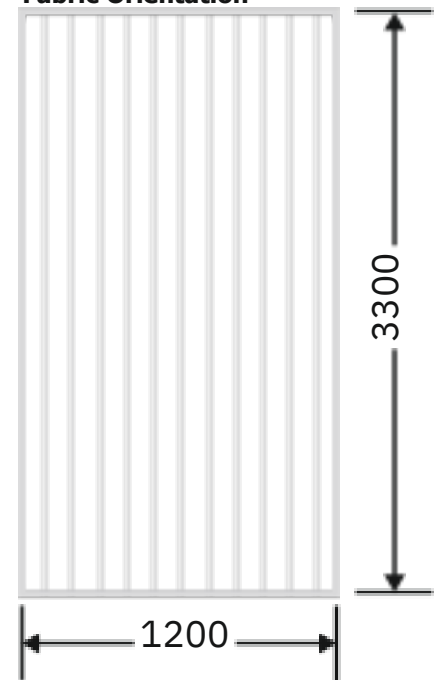

Fabric Orientation