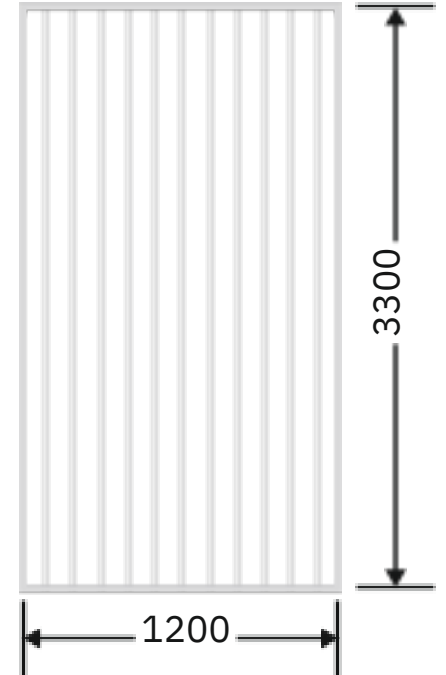

Fabric Orientation