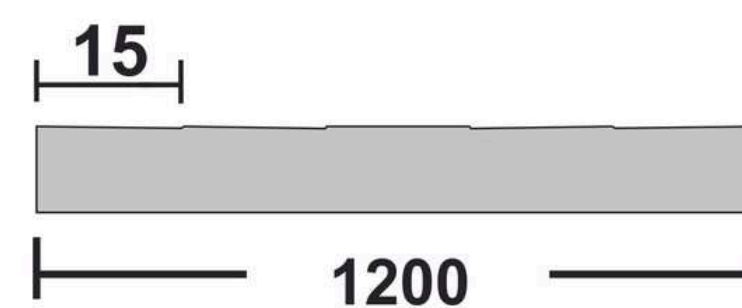

Flute Orientation

Article Code : Flex Grey
Standard Size (WxH) : 1200x3000mm
Standard Thickness : 9mm Laminated

*This is a creative photograph. Actual product may vary.
*Color may vary lot to lot. please ask for fresh sample before placing order.