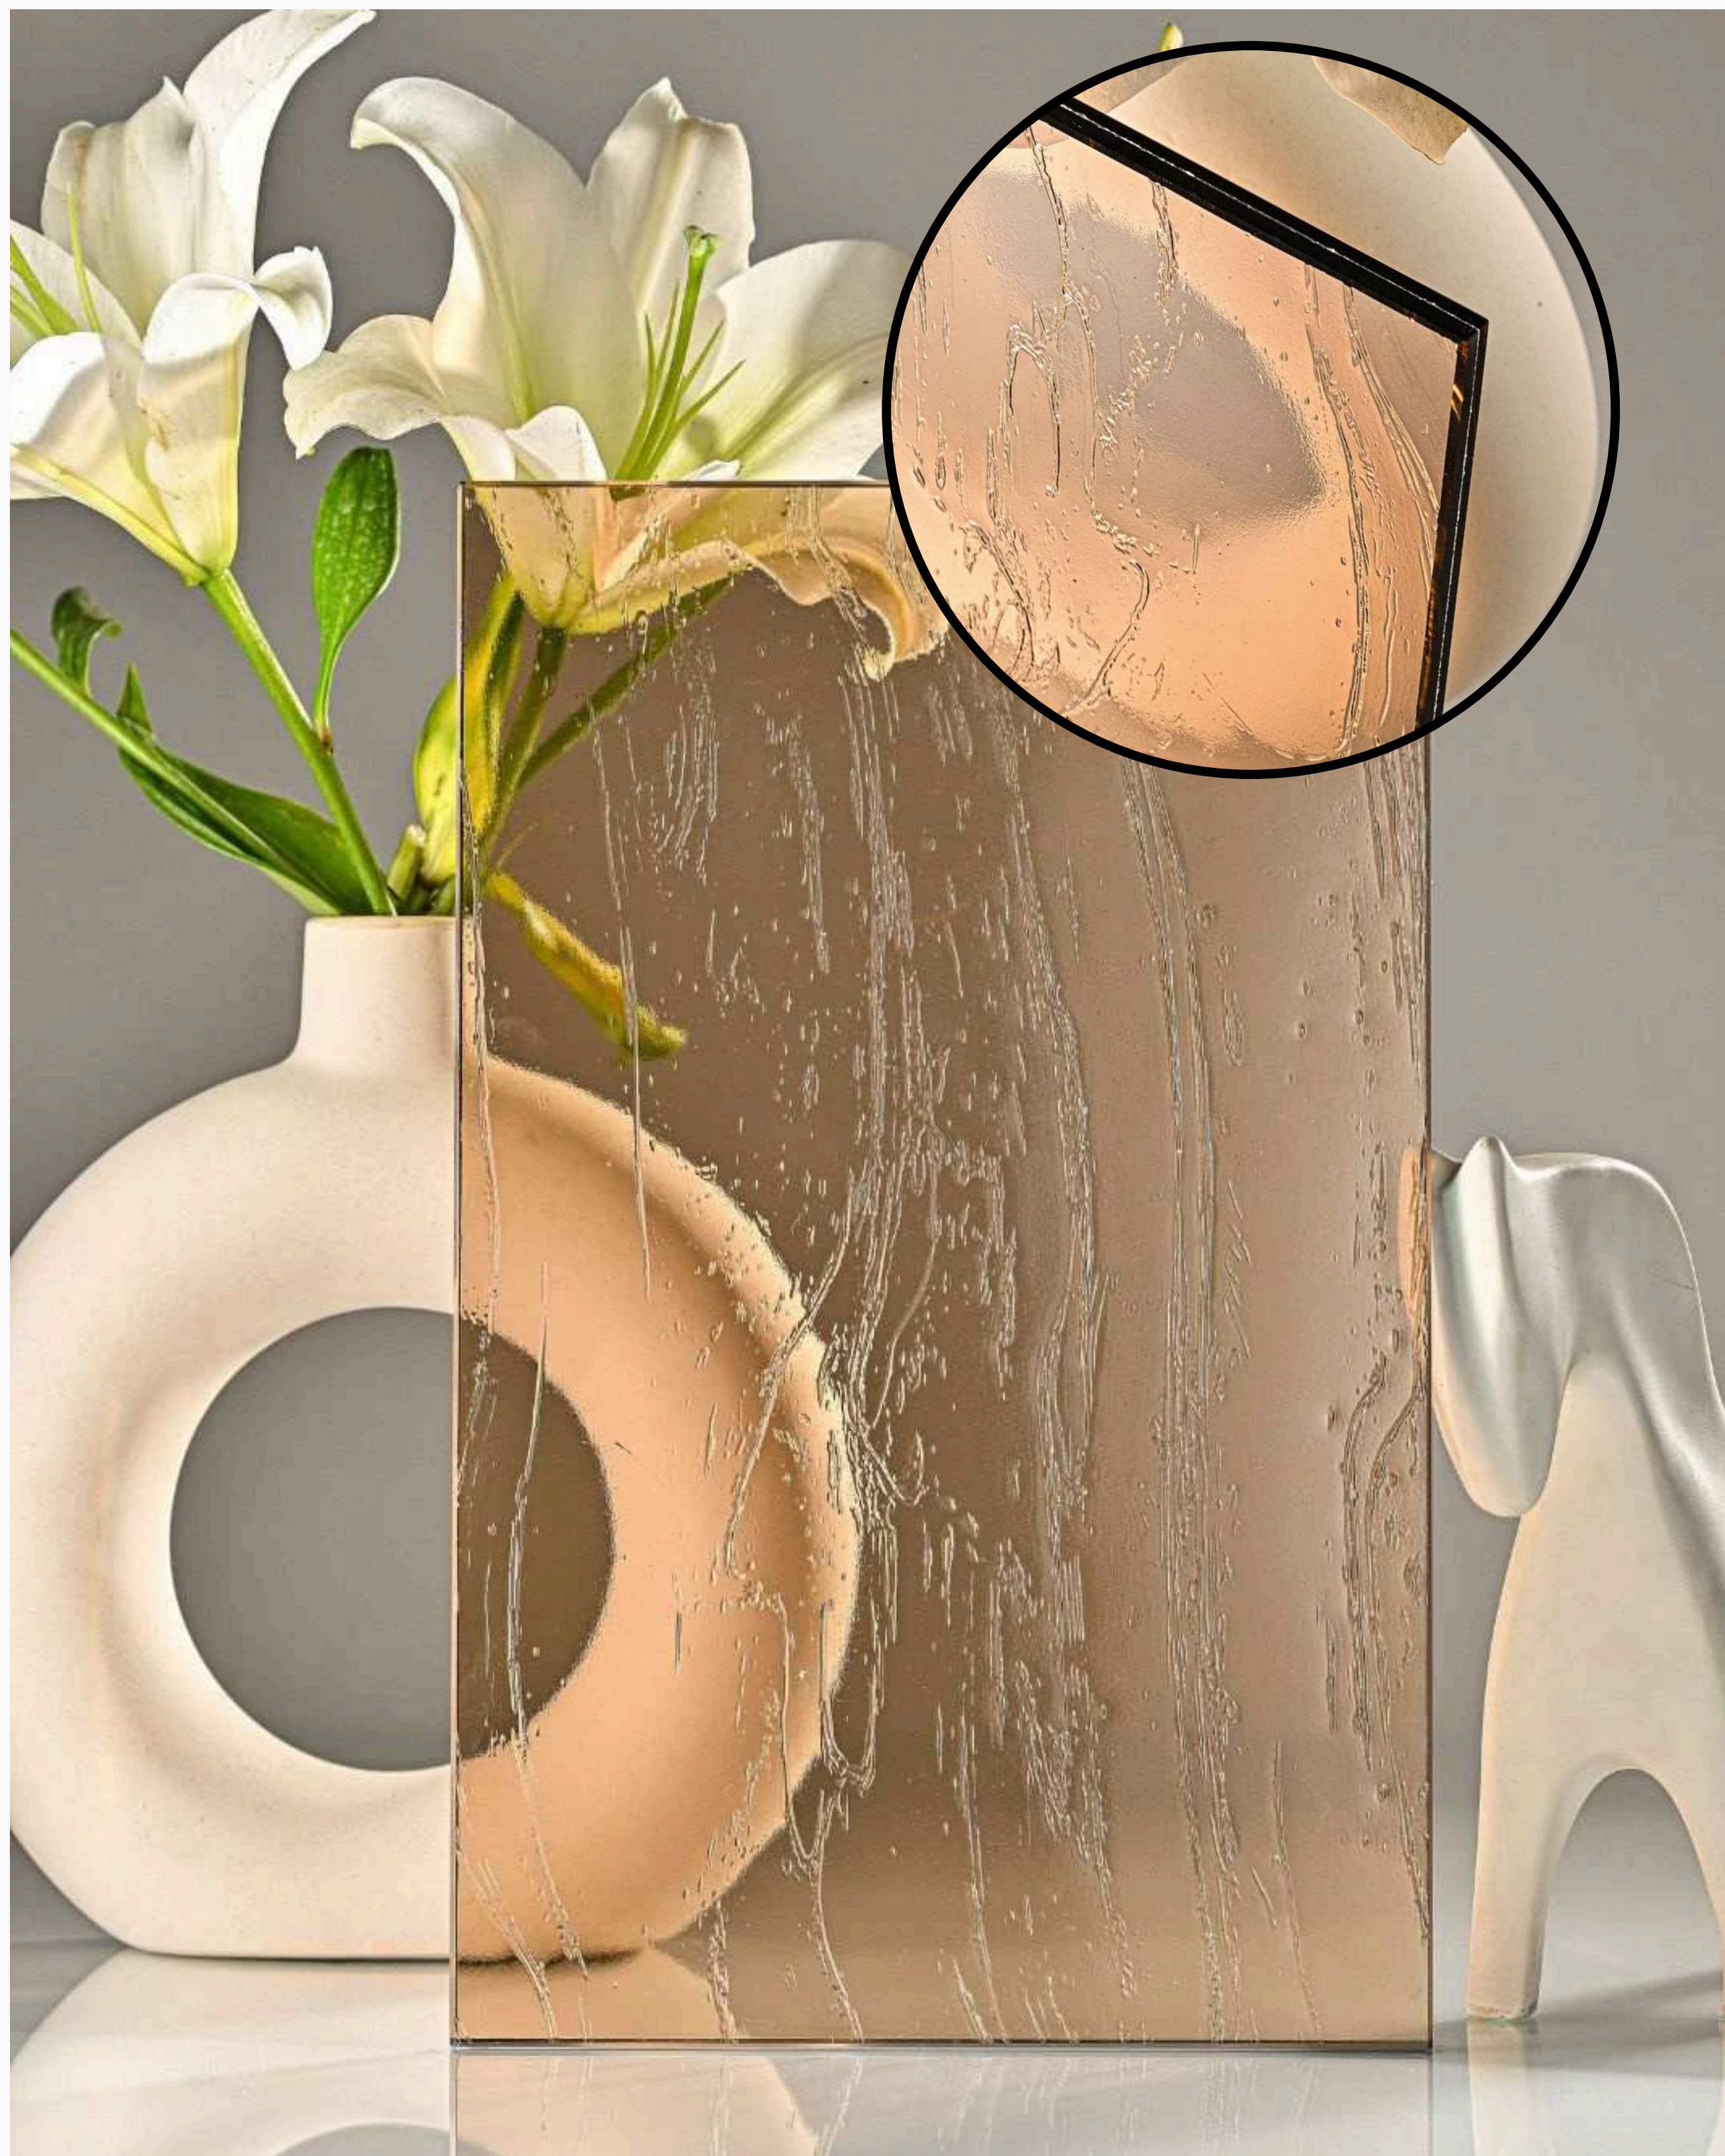

Article Code : Ripple Copper  
Standard Size (WxH) : 1200x3000mm  
Standard Thickness : 9mm Laminated

\*This is a creative photograph. Actual product may vary.  
\*Color may vary lot to lot. please ask for fresh sample before placing order.