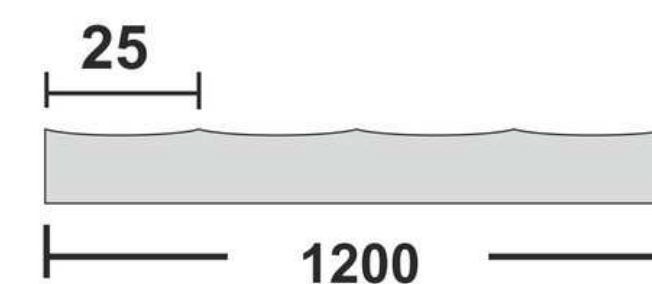

Line Orientation

Article Code : Mist Line Extra Clear  
Standard Size (WxH) : 1200x3000mm Standard  
Thickness : 10mm Laminated

\*This is a creative photograph. Actual product may vary.  
\*Color may vary lot to lot. please ask for fresh sample before placing order.