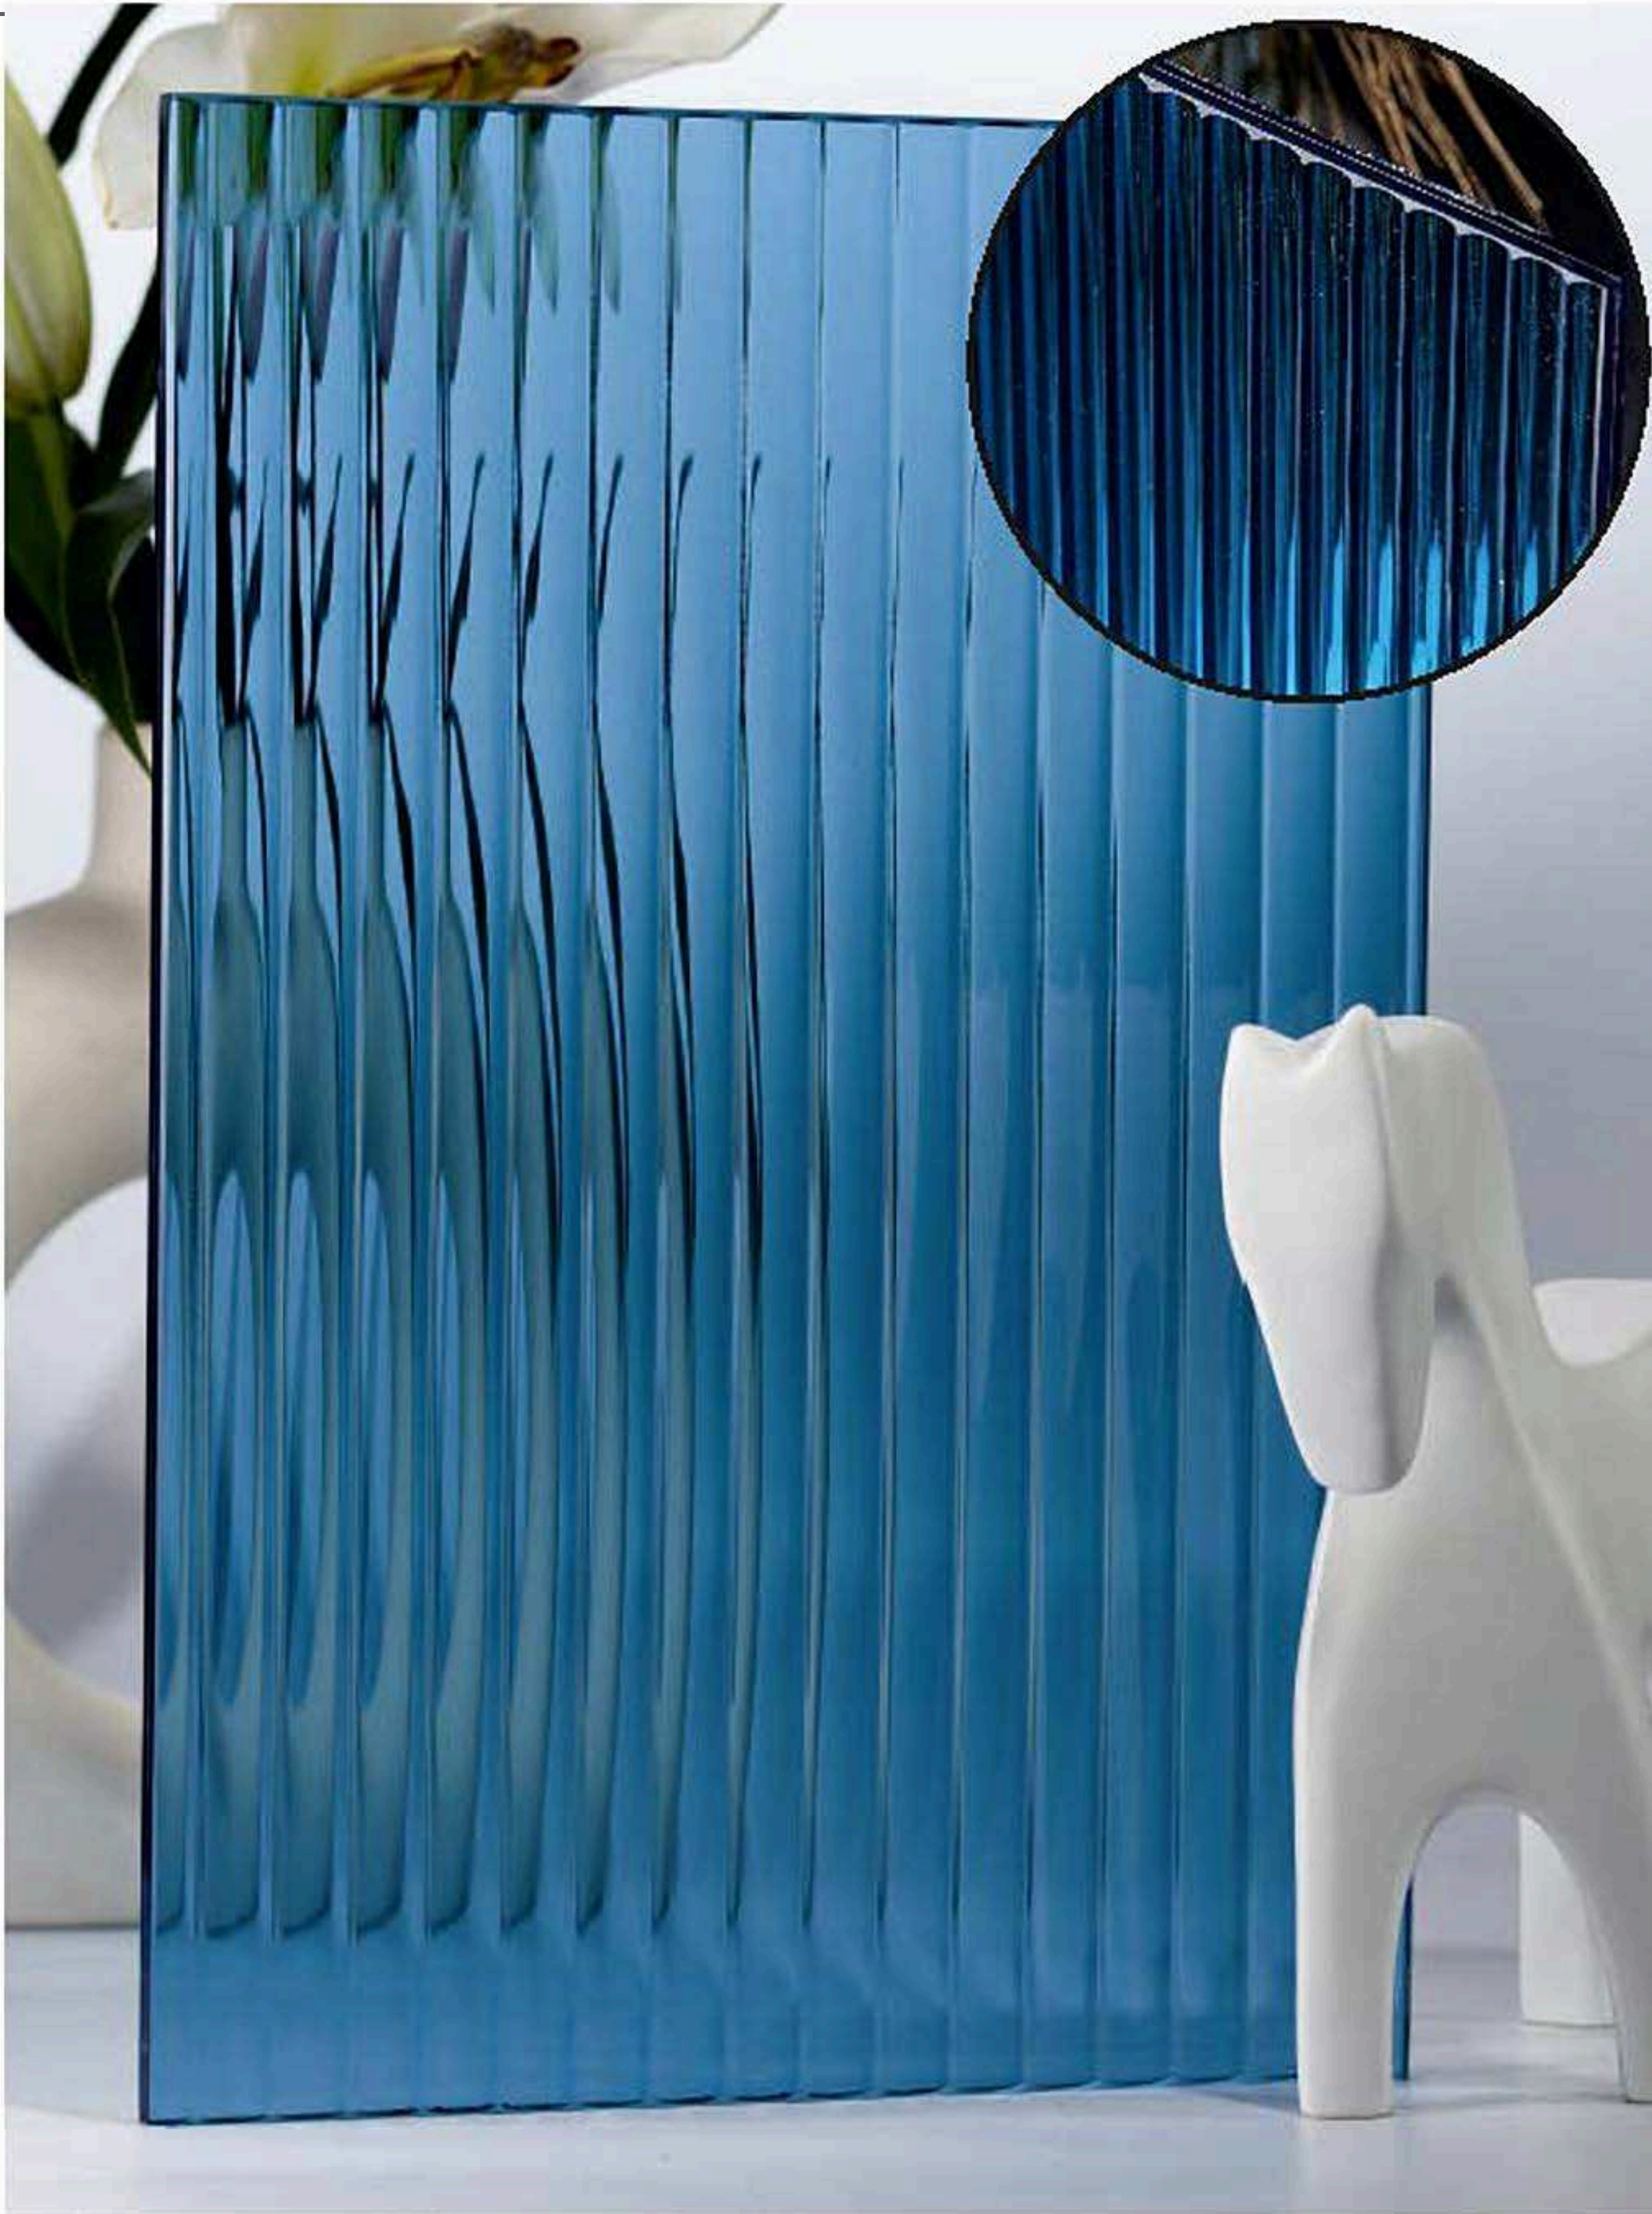

Flute Orientation

Article Code : Reeded Copper  
Standard Size (WxH): 1200x3000mm  
Standard Thickness : 10mm Laminated

\*This is a creative photograph. Actual product may vary.  
\*Color may vary lot to lot. please ask for fresh sample before placing order.