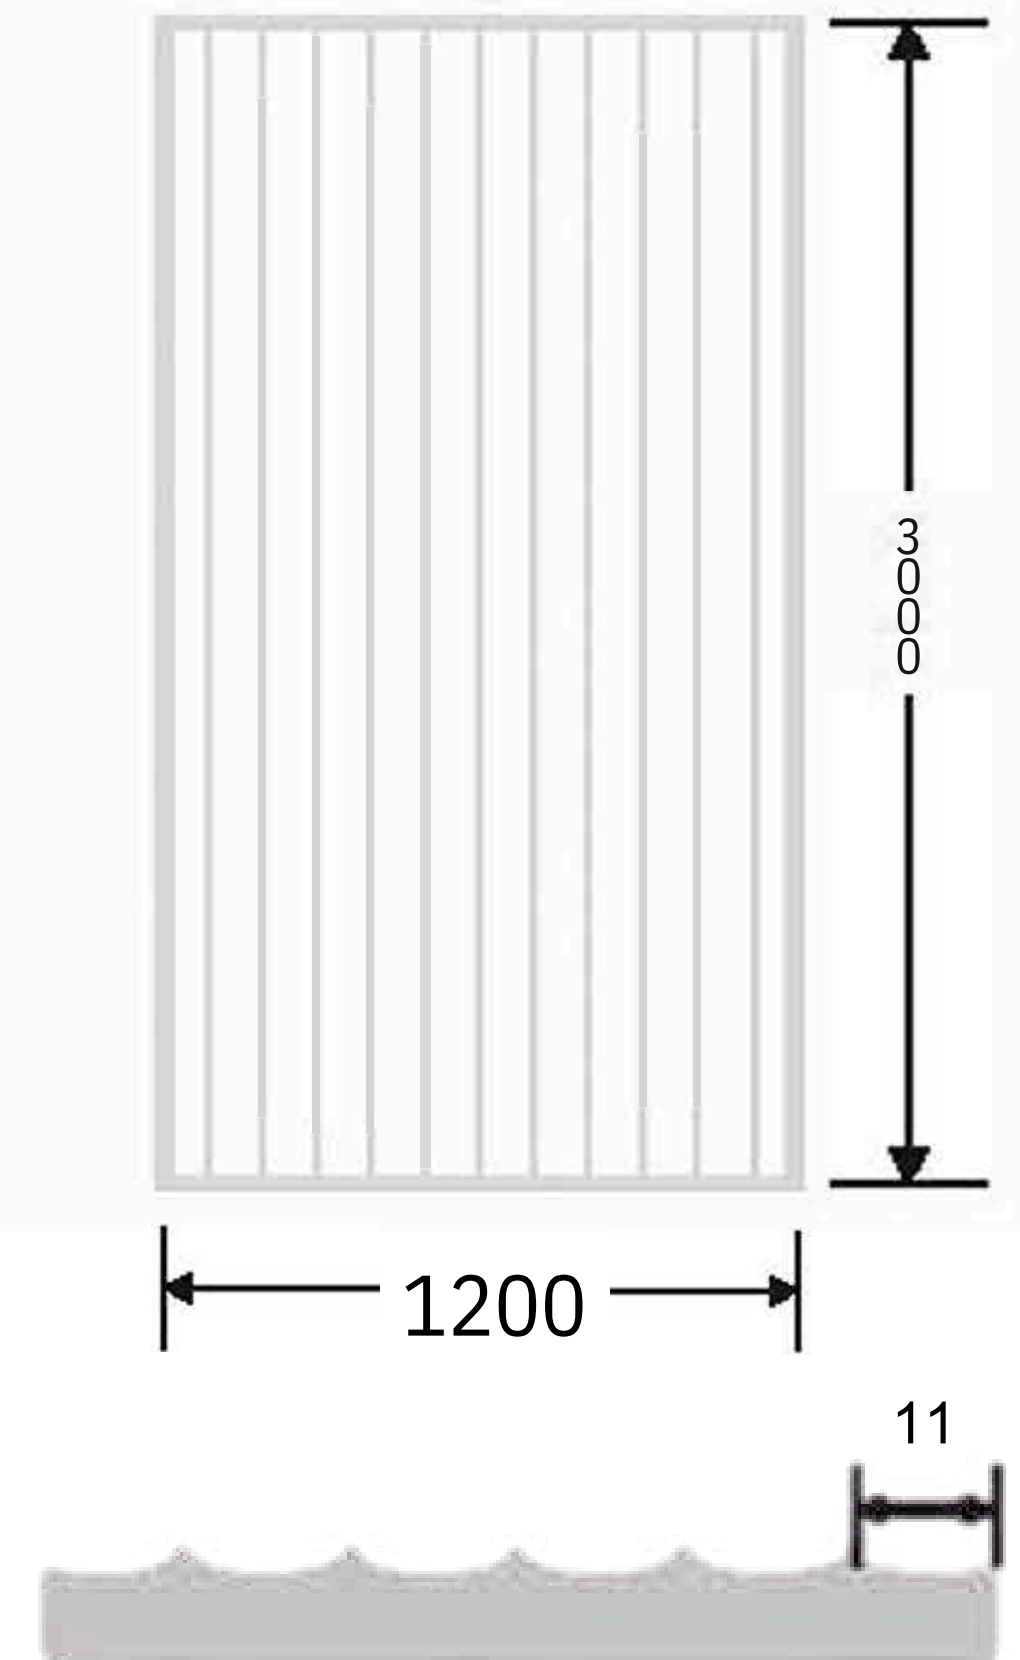

Flute Orientation

Article Code : Reeded  
Standard Size (WxH) : 1200x3000mm  
Standard Thickness : 8mm

\*This is a creative photograph. Actual product may vary.  
\*Color may vary lot to lot. please ask for fresh sample before placing order.