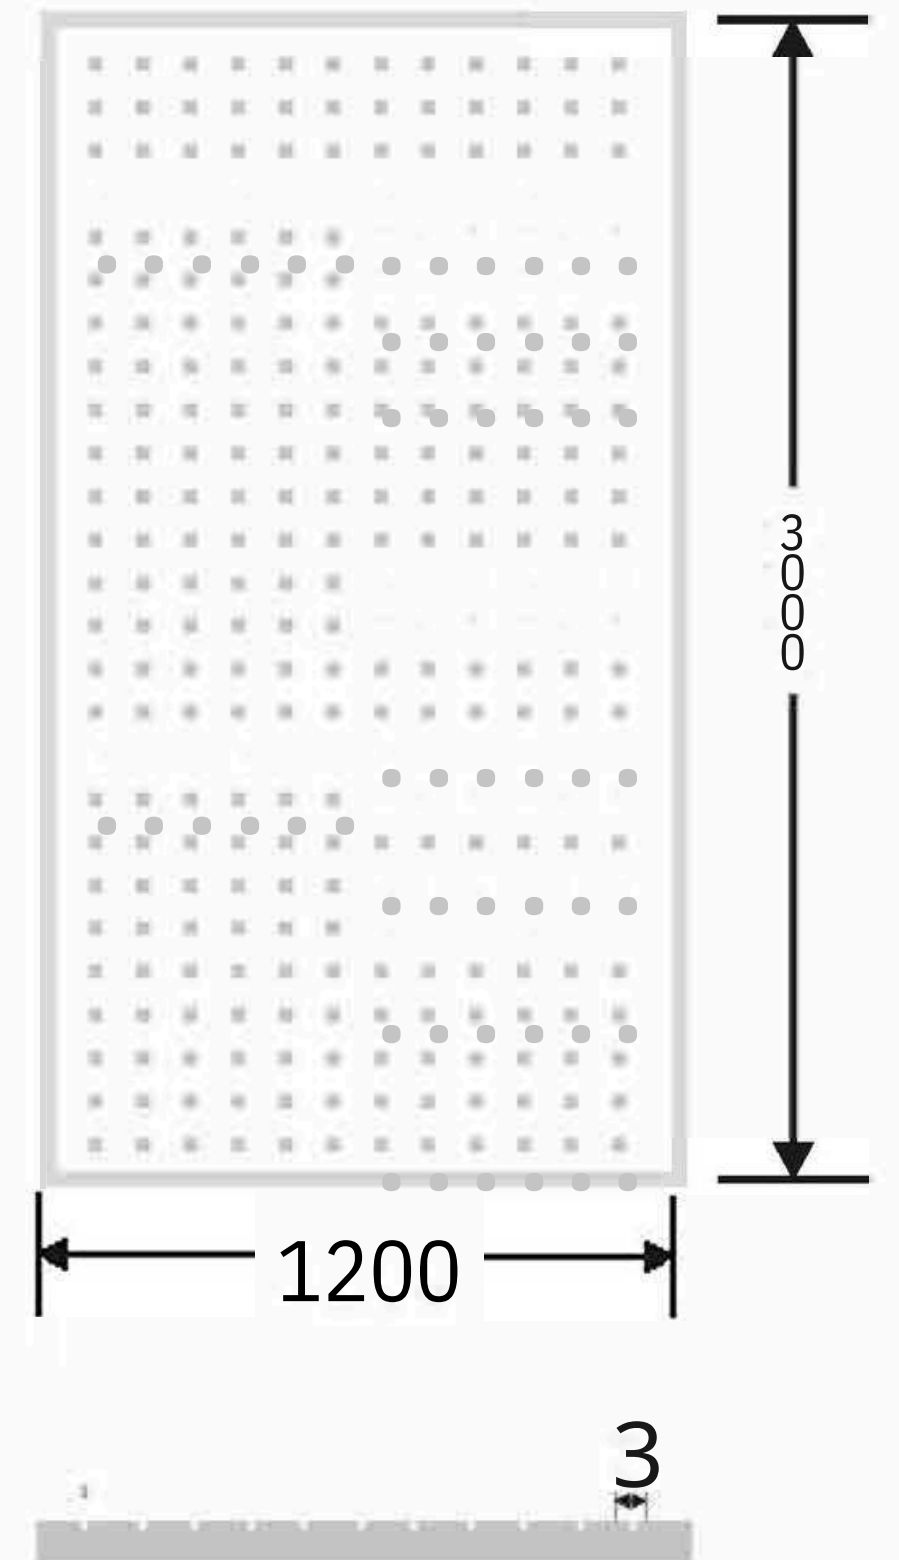

Partten Orientation