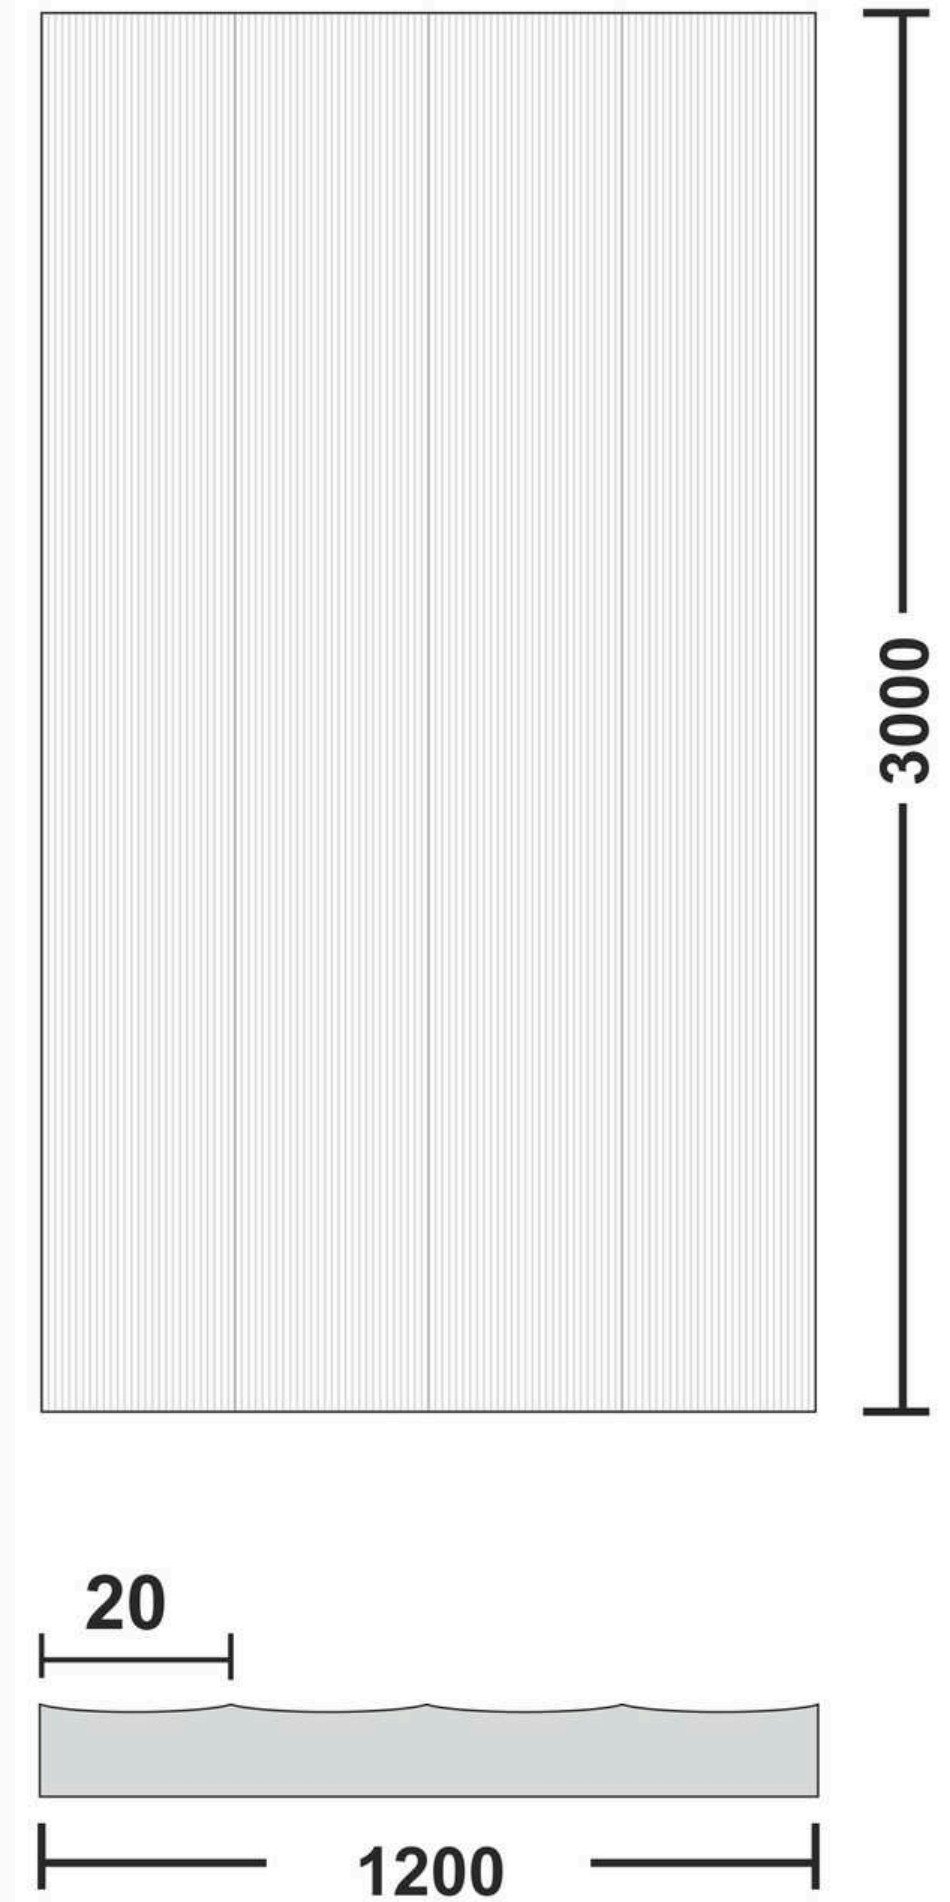

Flute Orientation

Article Code : Sheer Blue
Standard Size (WxH) : 1200x3000mm
Standard Thickness : 9mm Laminated

*This is a creative photograph. Actual product may vary.
*Color may vary lot to lot. please ask for fresh sample before placing order.