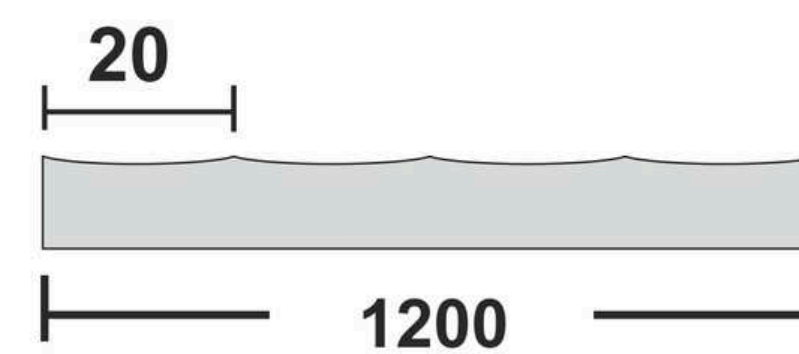

**Flute Orientation**

Article Code :Sheer Brown  
Standard Size (WxH) : 1200x3000mm  
Standard Thickness : 9mm Laminated

\*This is a creative photograph. Actual product may vary.  
\*Color may vary lot to lot. please ask for fresh sample before placing order.

**Flute Orientation**

Article Code : Sheer Copper  
Standard Size (WxH) : 1200x3000mm  
Standard Thickness : 9mm Laminated

\*This is a creative photograph. Actual product may vary.  
\*Color may vary lot to lot. please ask for fresh sample before placing order.