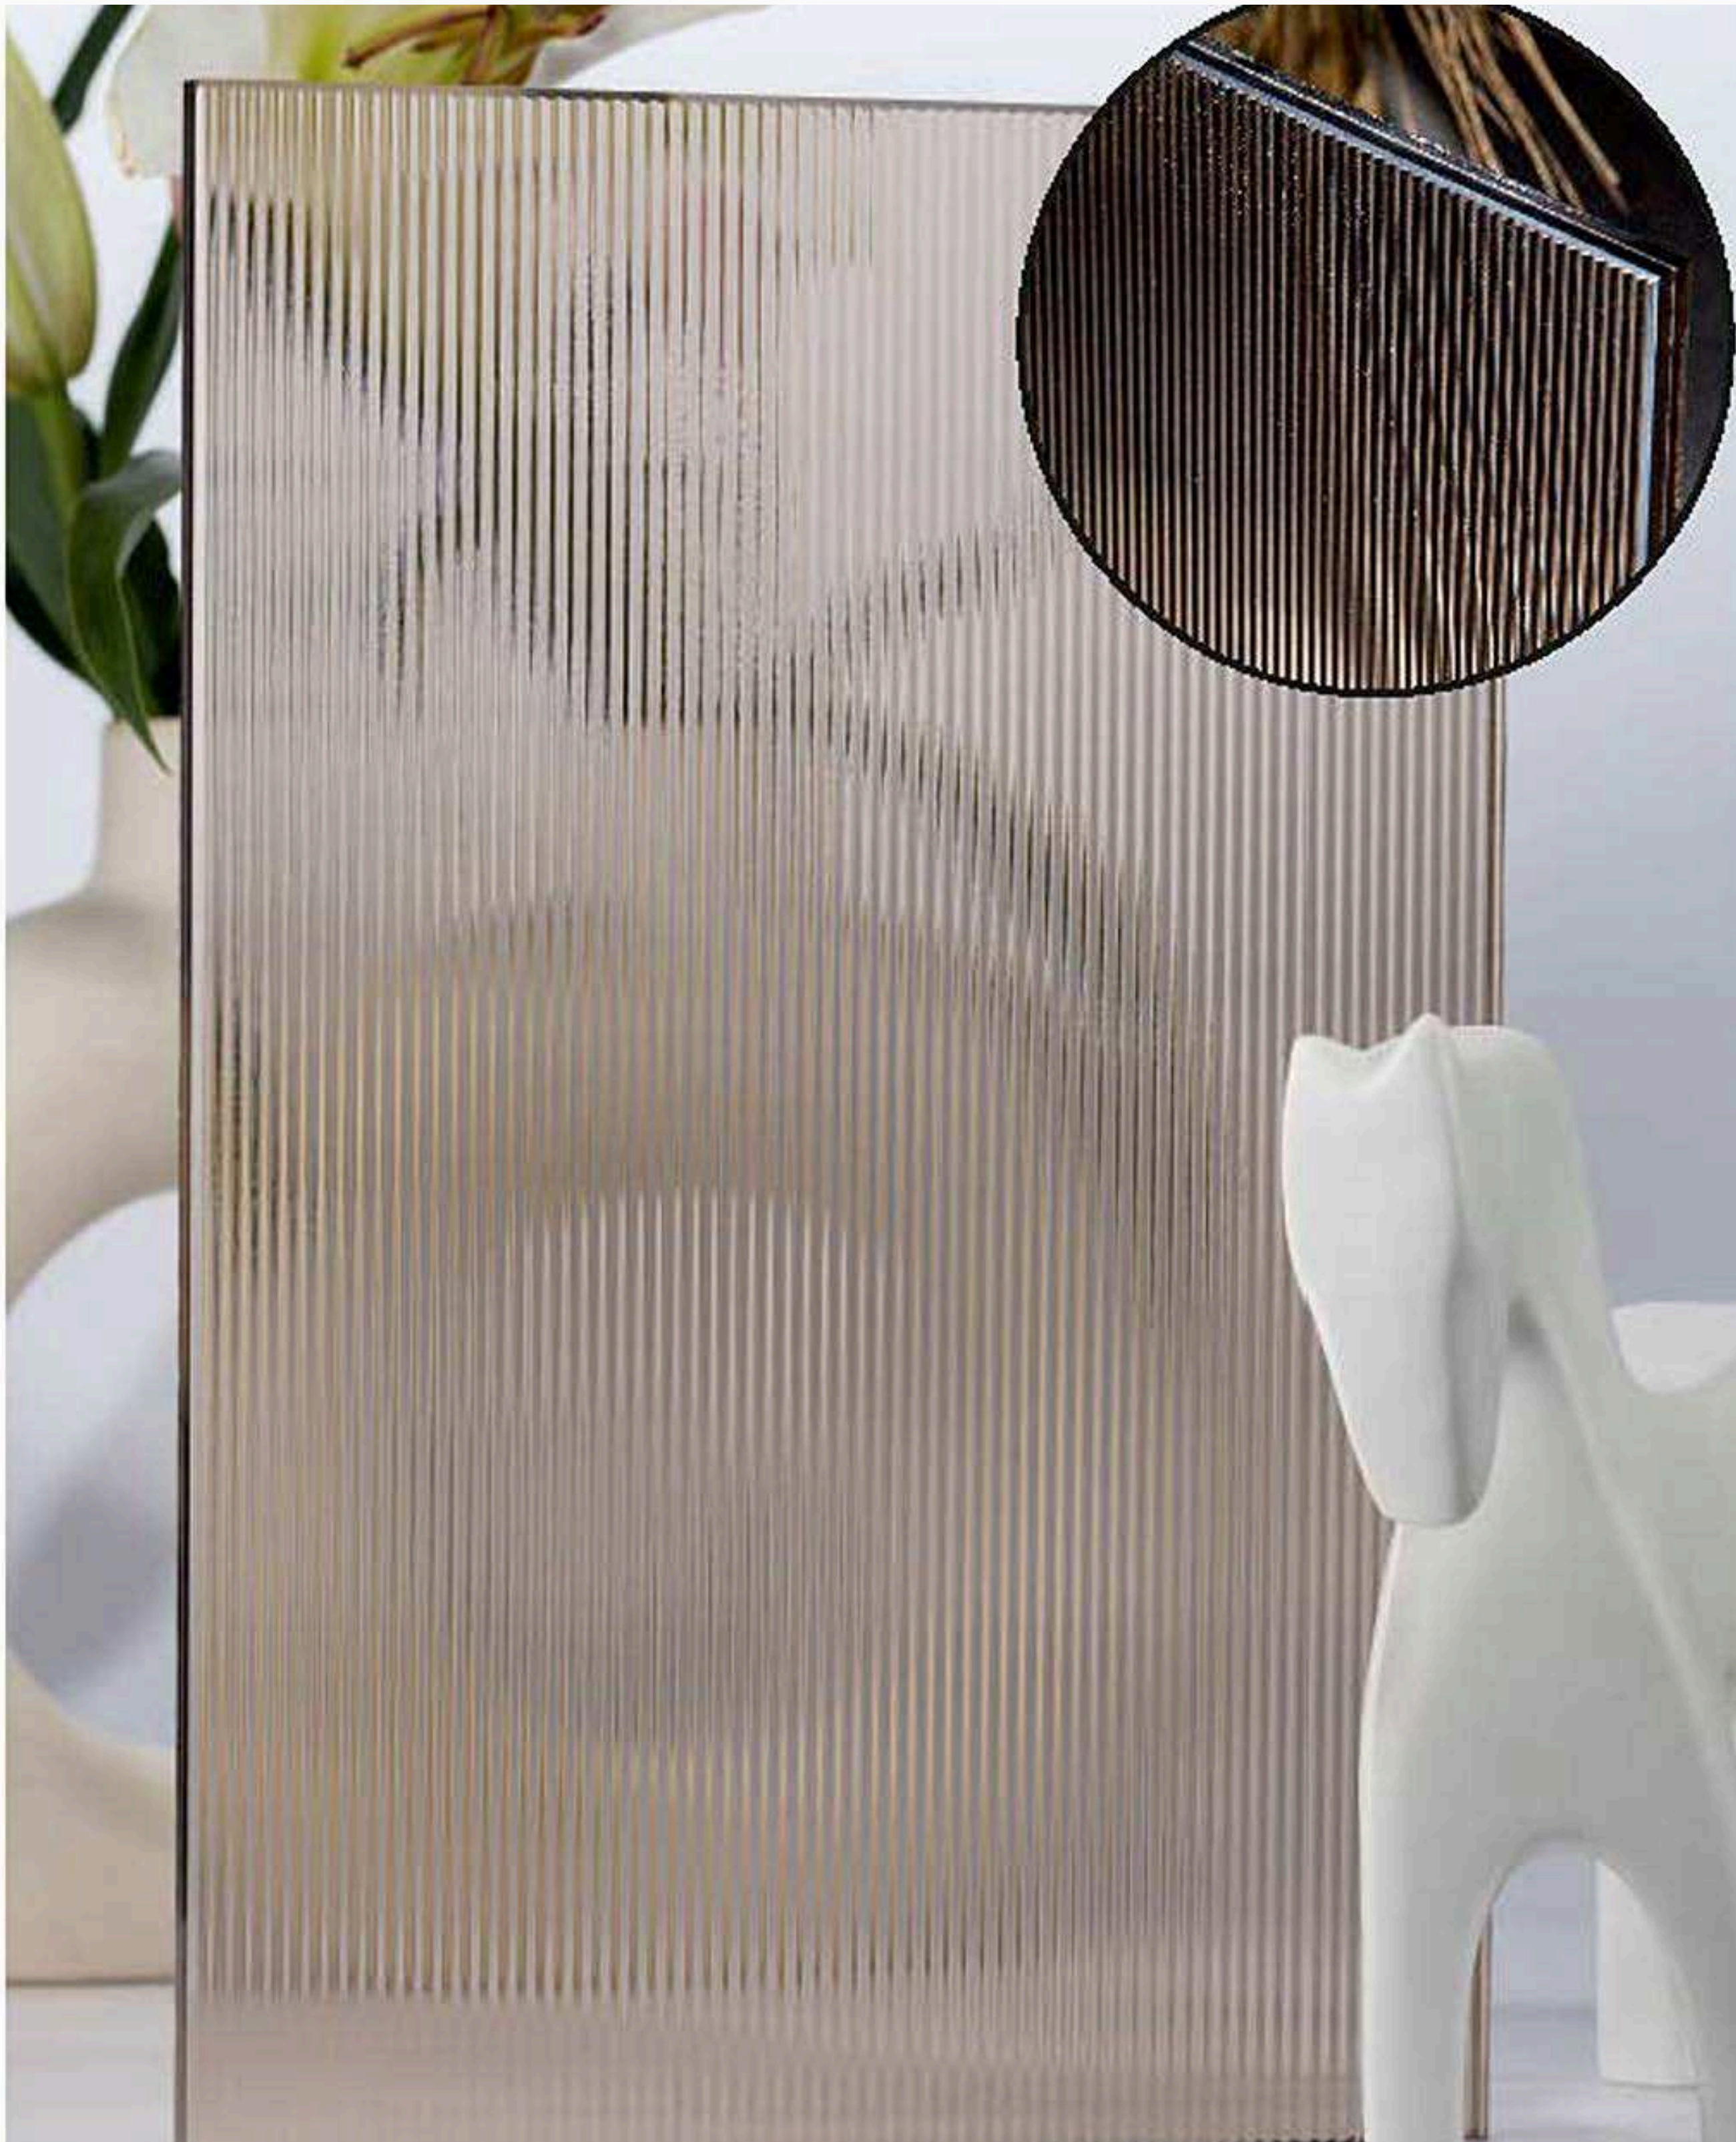

Article Code : Masterline Brown
Standard Size (WxH) : 1200x3000mm
Standard Thickness : 10mm Laminated

*This is a creative photograph. Actual product may vary.
*Color may vary lot to lot. please ask for fresh sample before placing order.