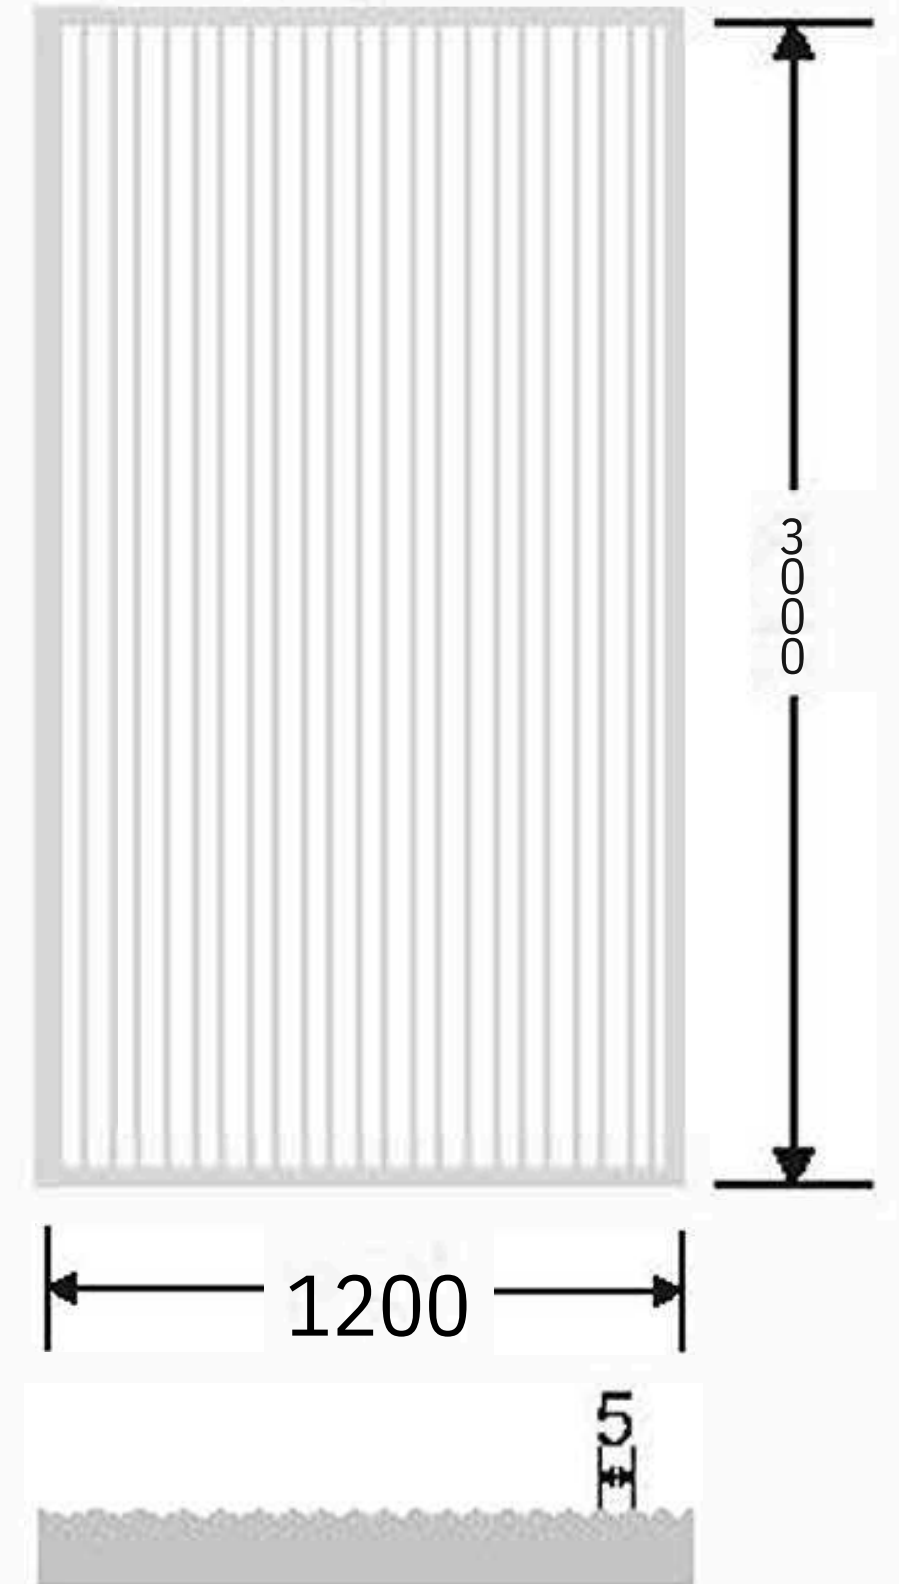

Flute Orientation

Article Code : Reeded Copper  
Standard Size (WxH): 1200x3000mm  
Standard Thickness : 10mm Laminated

\*This is a creative photograph. Actual product may vary.  
\*Color may vary lot to lot. please ask for fresh sample before placing order.

Flute Orientation

Article Code : Reeded Blue  
Standard Size (WxH) : 1200x3000mm  
Standard Thickness : 10mm Laminated

\*This is a creative photograph. Actual product may vary.  
\*Color may vary lot to lot. please ask for fresh sample before placing order.

Flute Orientation

Article Code : Masterline  
Standard Size (WxH) : 1200x3000 mm  
Standard Thickness : 8mm

\*This is a creative photograph. Actual product may vary.  
\*Color may vary lot to lot. please ask for fresh sample before placing order.