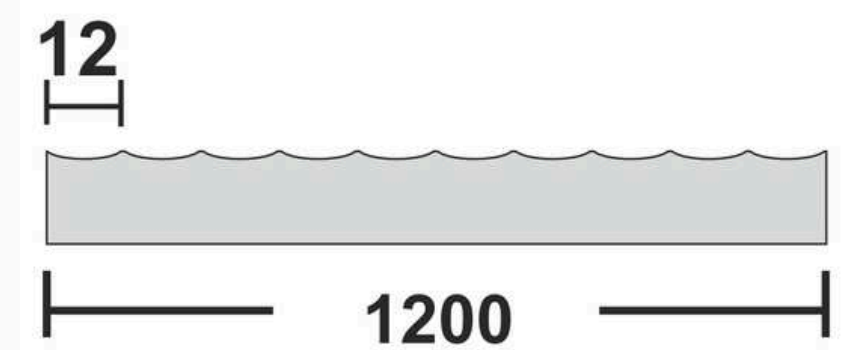

Flute Orientation

Article Code : Polar Gold
Standard Size (WxH) : 1200x3000mm
Standard Thickness : 9mm Laminated

*This is a creative photograph. Actual product may vary.
*Color may vary lot to lot. please ask for fresh sample before placing order.