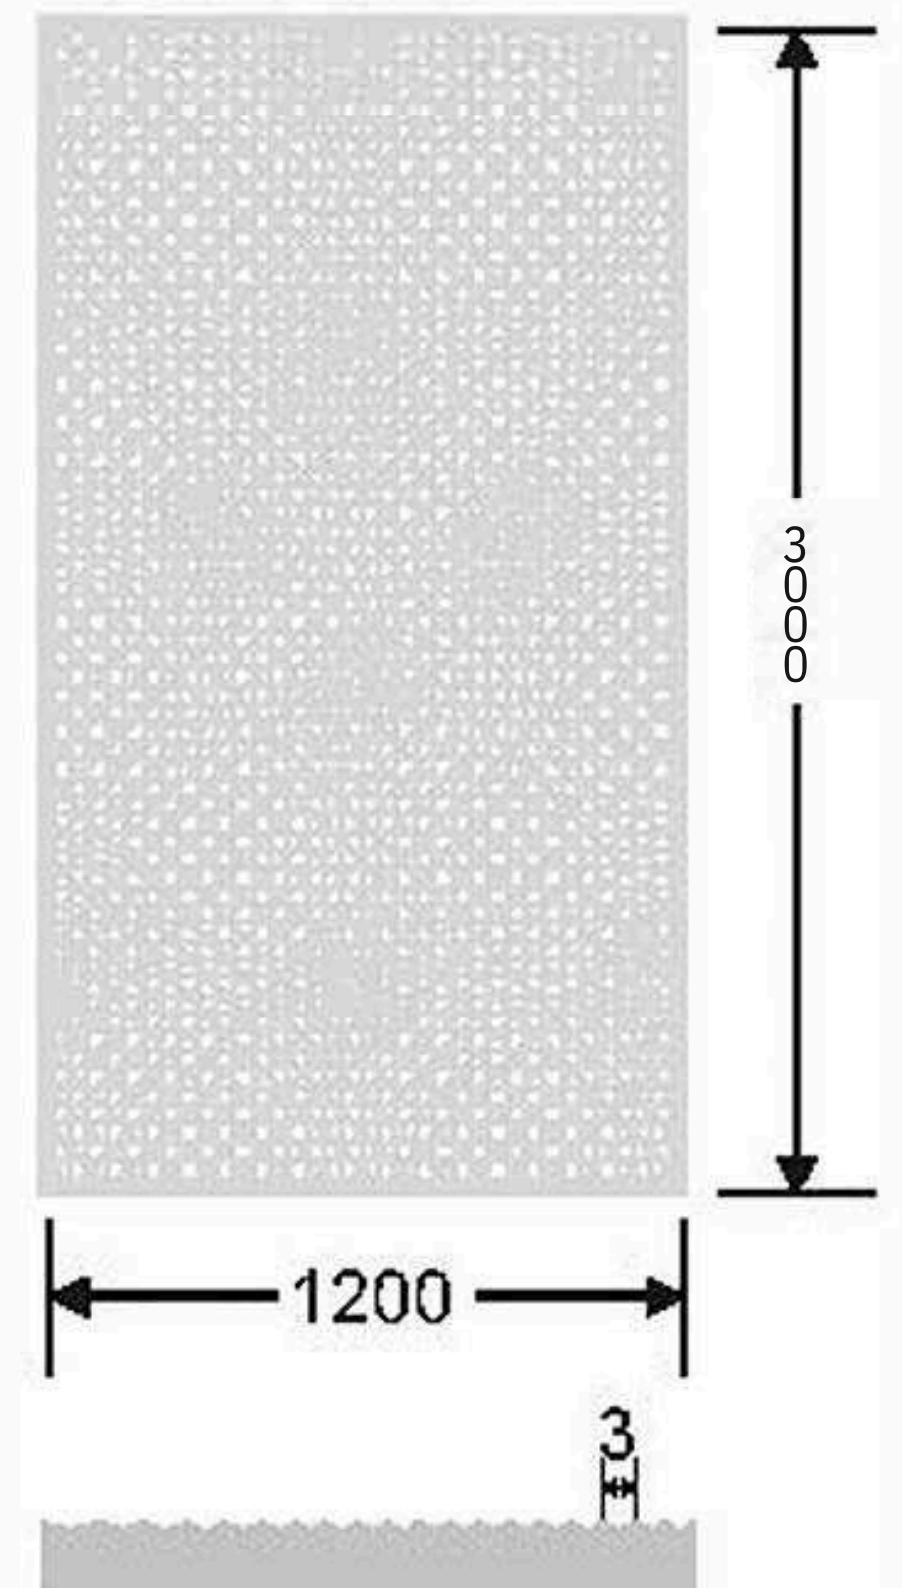

Flute Orientation