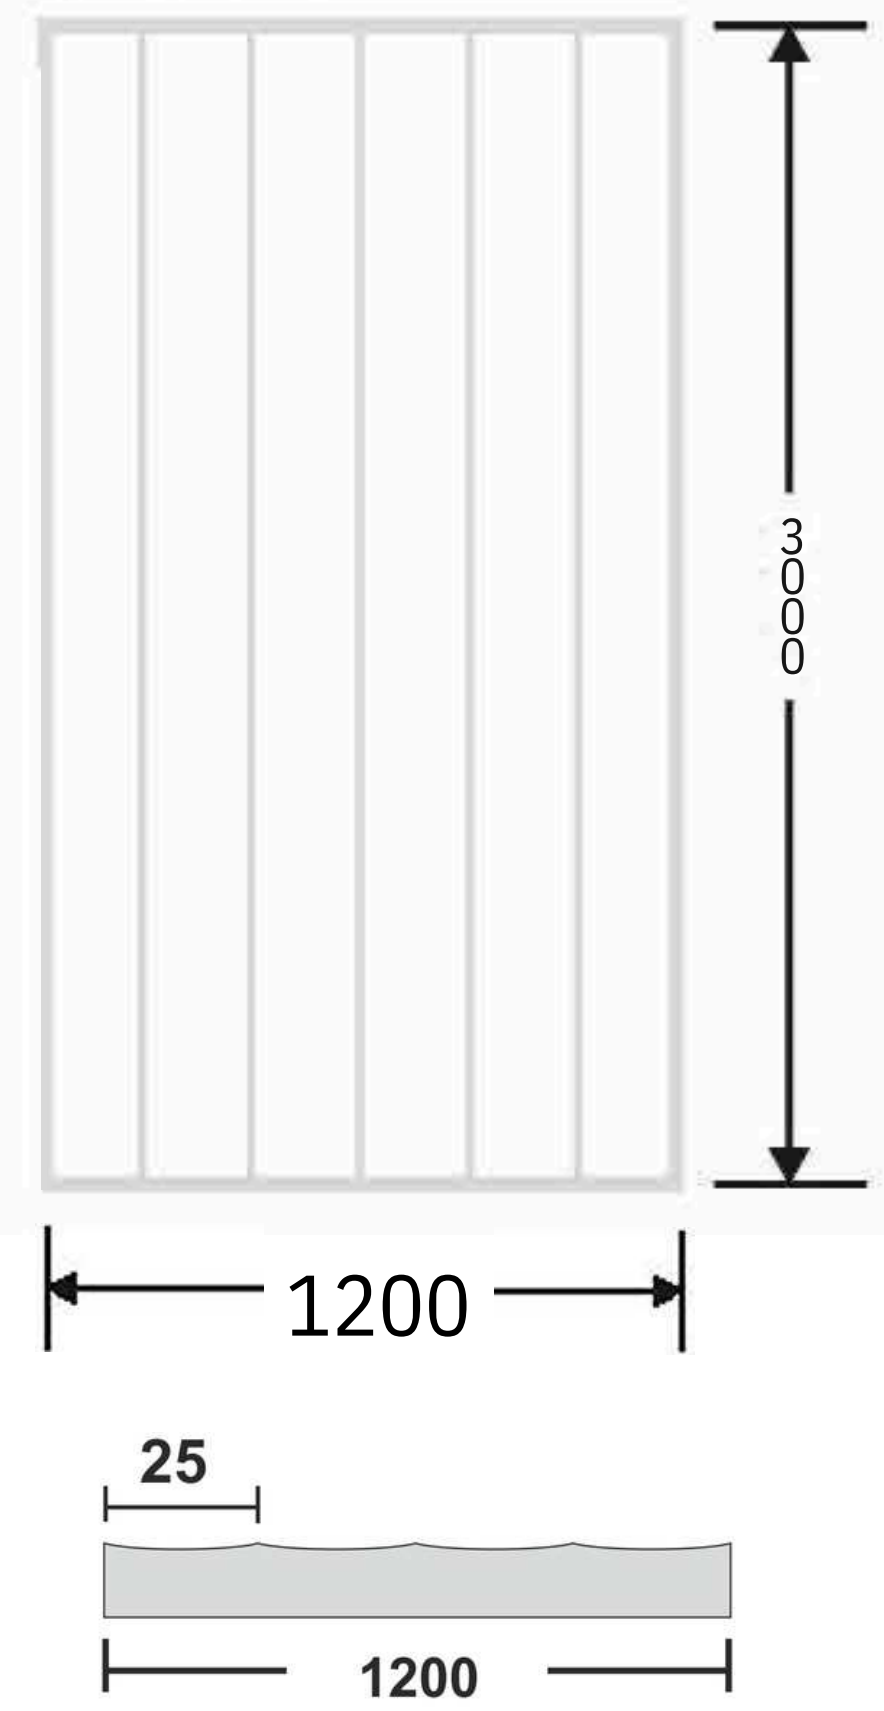

Line Orientation