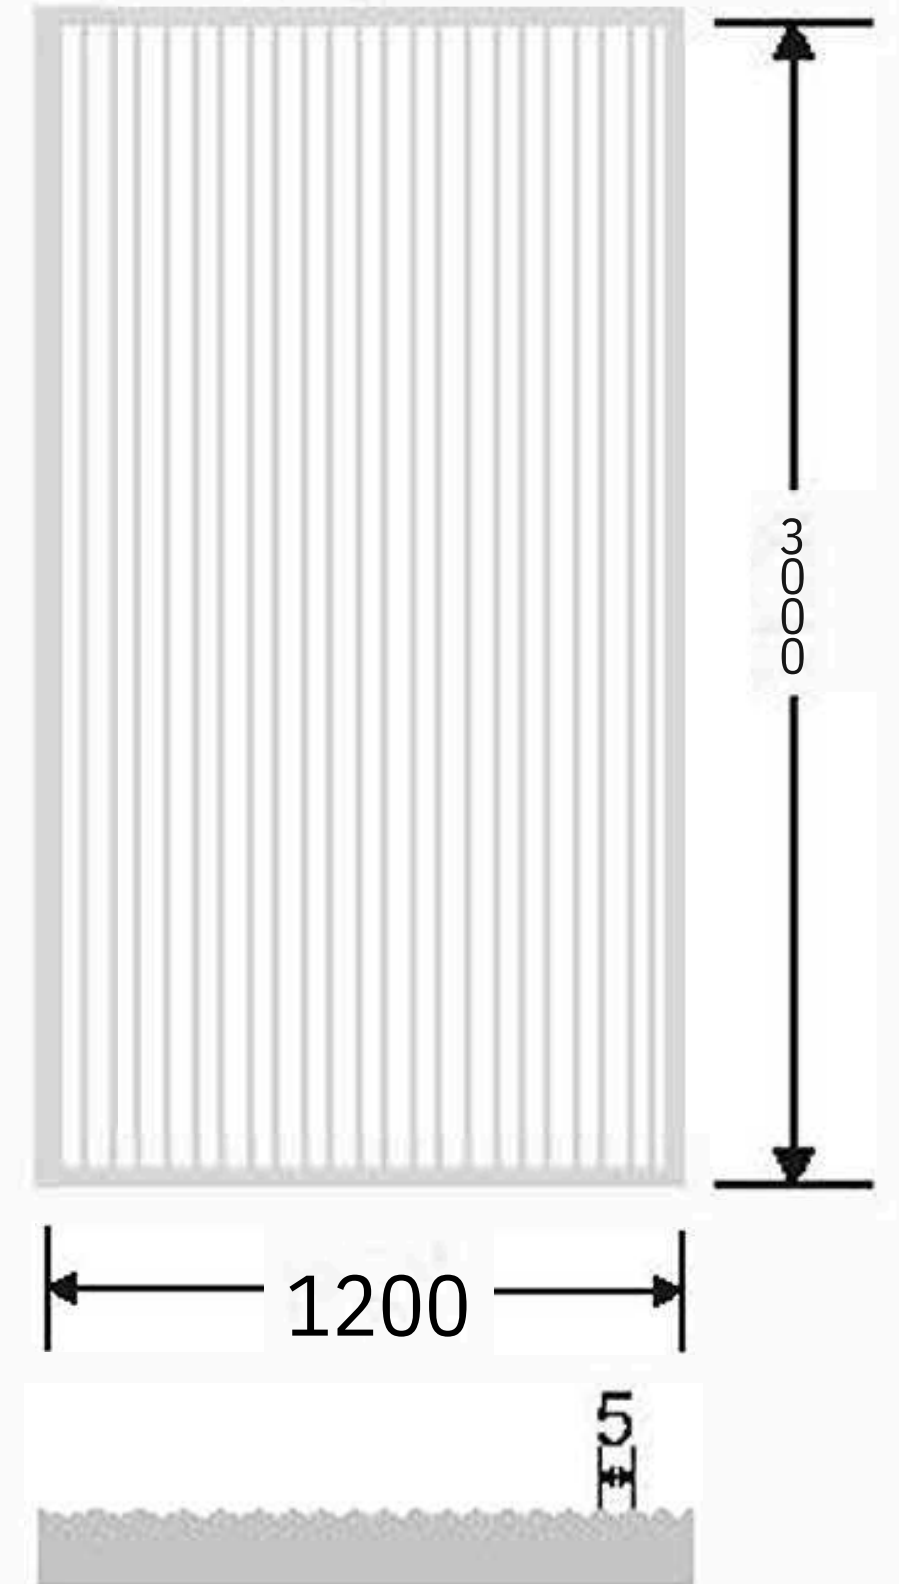

Flute Orientation