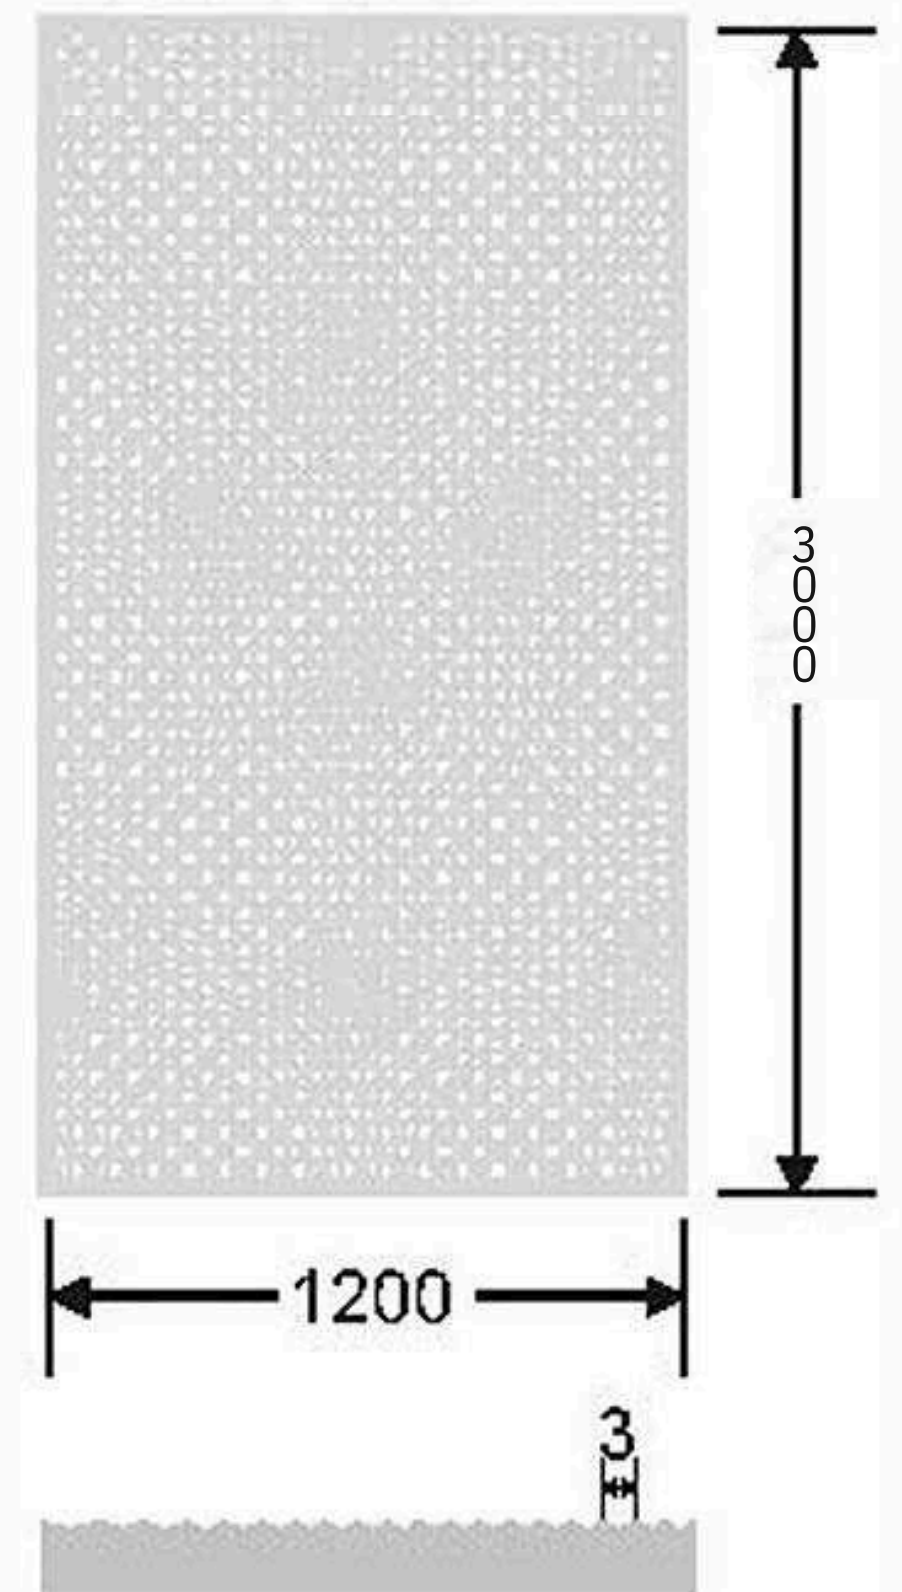

Flute Orientation