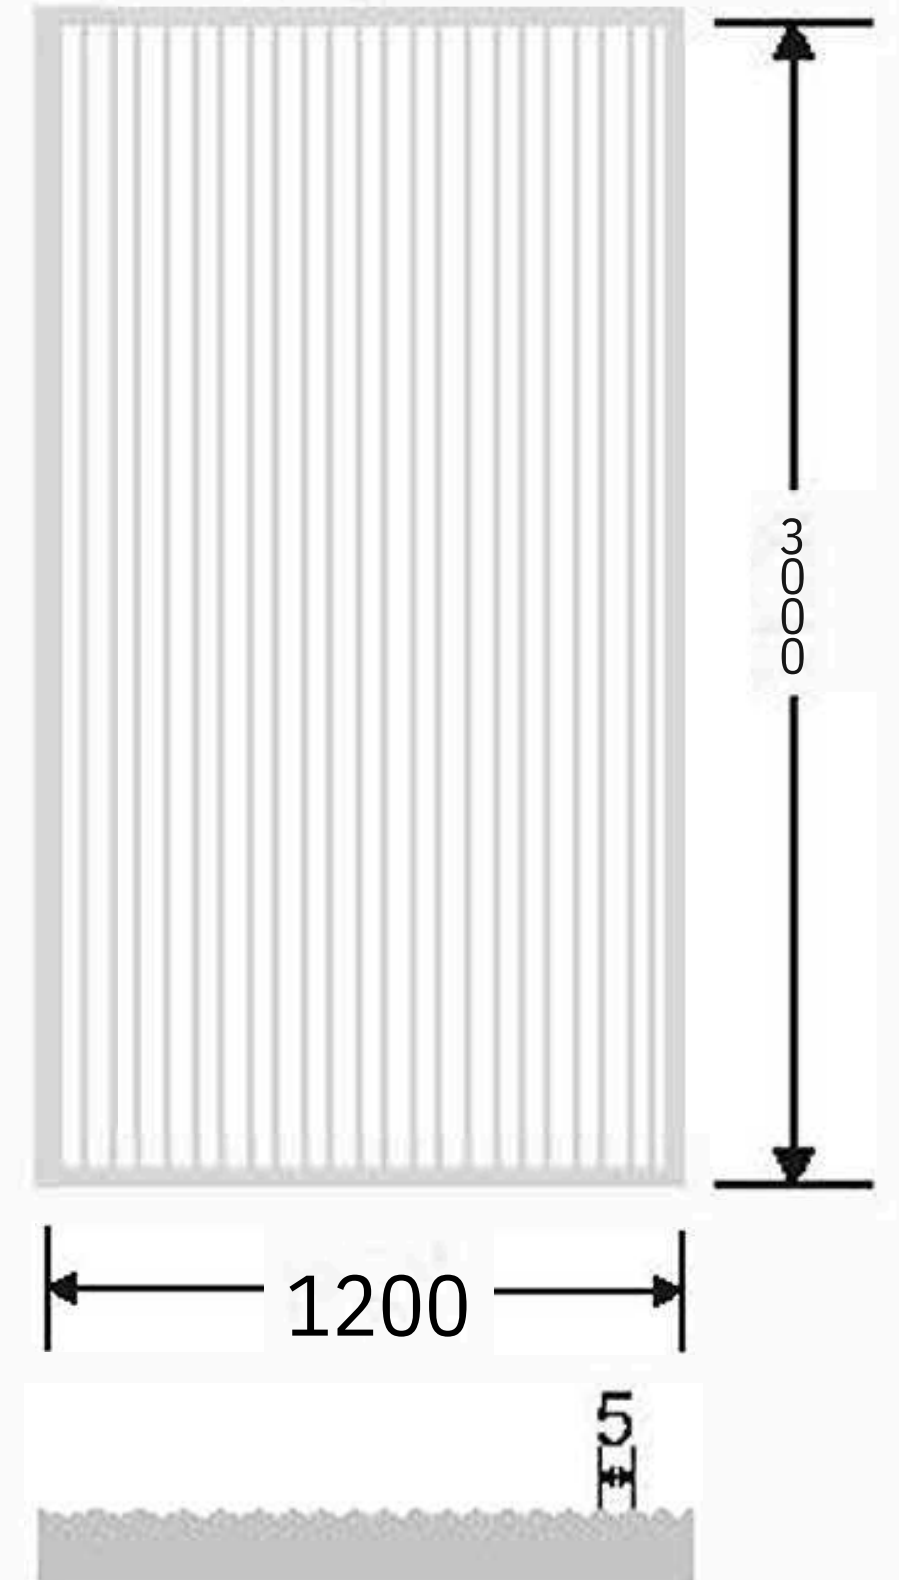

Flute Orientation

Article Code : Reeded Copper  
Standard Size (WxH): 1200x3000mm  
Standard Thickness : 10mm Laminated

\*This is a creative photograph. Actual product may vary.  
\*Color may vary lot to lot. please ask for fresh sample before placing order.

Flute Orientation

Article Code : Masterline Gold  
Standard Size (WxH) : 1200x3000mm  
Standard Thickness : 10mm Laminated

\*This is a creative photograph. Actual product may vary.  
\*Color may vary lot to lot. please ask for fresh sample before placing order.

Flute Orientation

Article Code : Masterline Brown  
Standard Size (WxH) : 1200x3000mm  
Standard Thickness : 10mm Laminated

\*This is a creative photograph. Actual product may vary.  
\*Color may vary lot to lot. please ask for fresh sample before placing order.

Flute Orientation

Article Code : Masterline Copper  
Standard Size (WxH) : 1200x3000mm  
Standard Thickness : 10mm Laminated

\*This is a creative photograph. Actual product may vary.  
\*Color may vary lot to lot. please ask for fresh sample before placing order.