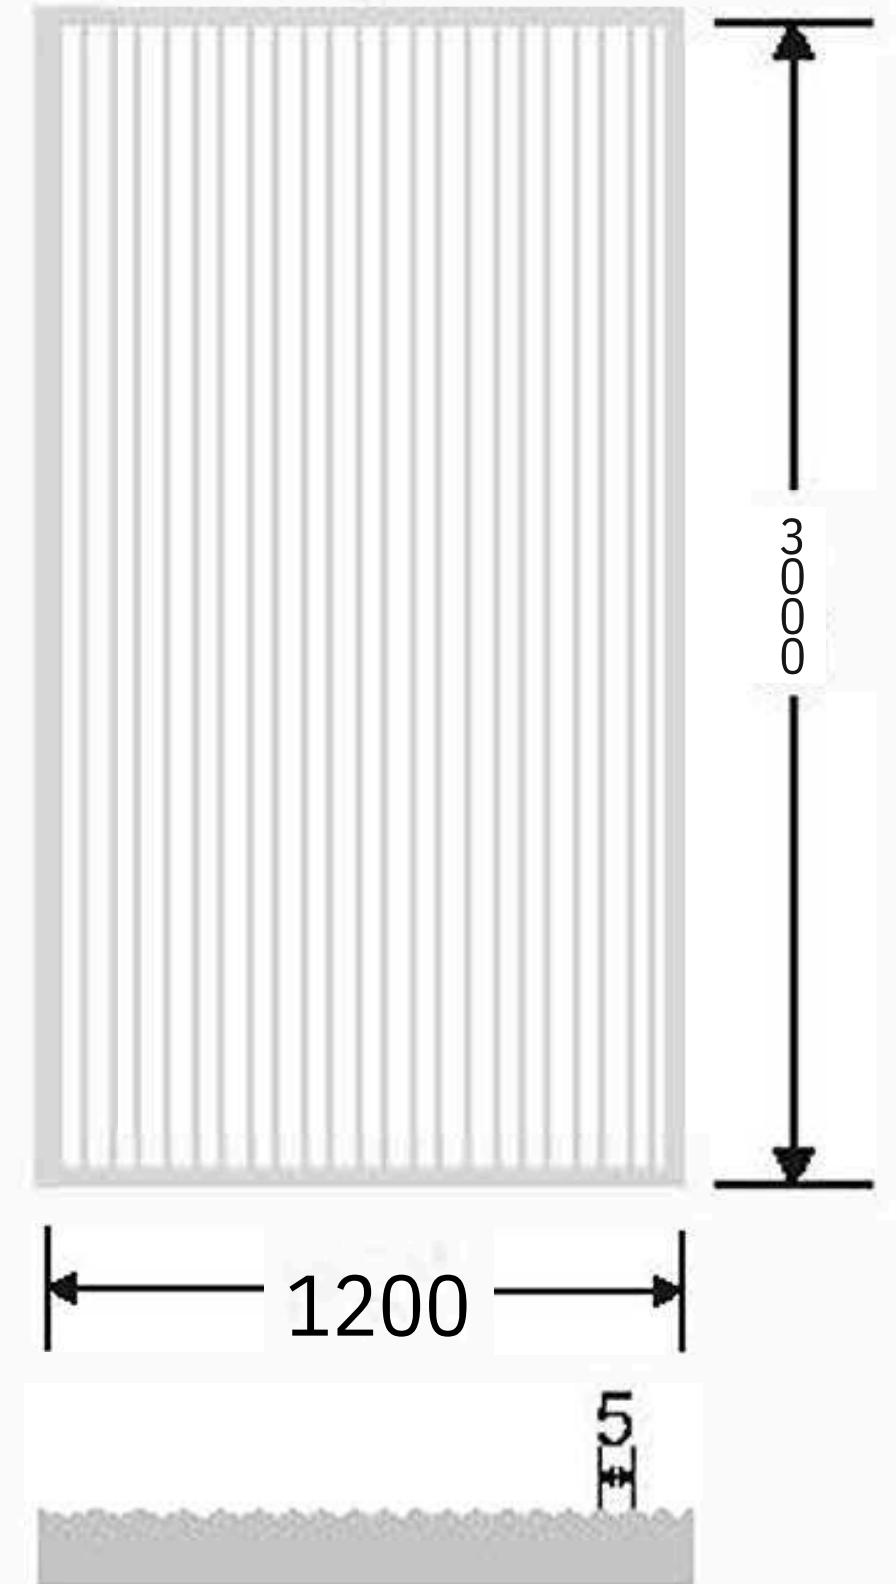

Flute Orientation