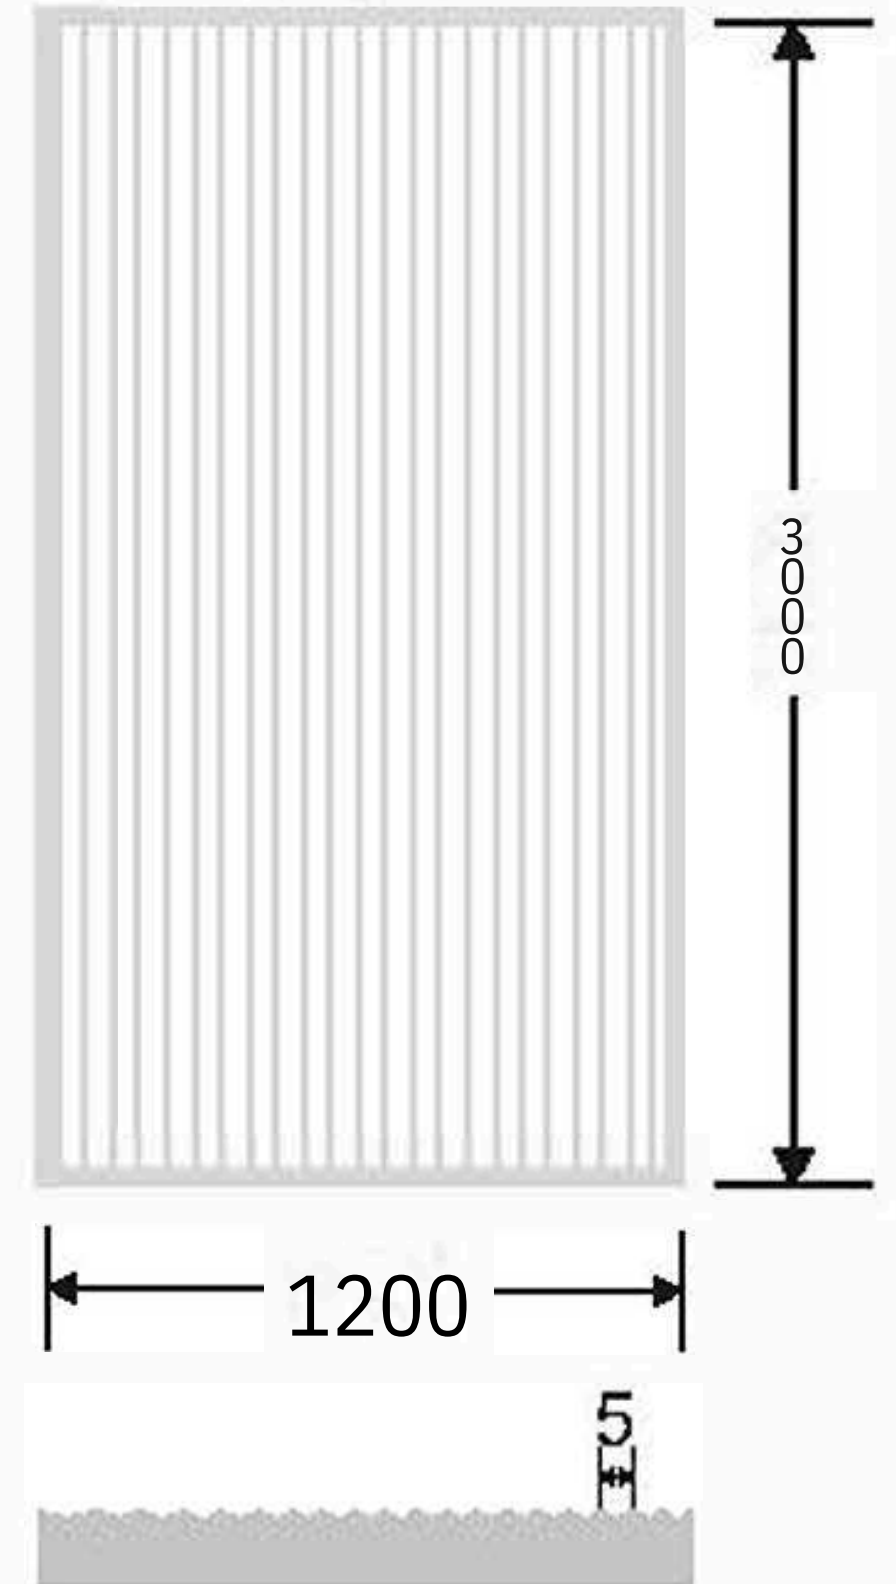

Flute Orientation