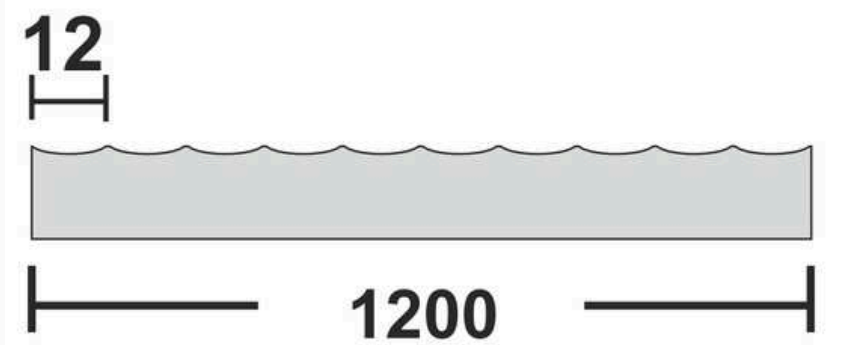

Flute Orientation

Article Code : Polar Grey
Standard Size (WxH) : 1200x3000mm
Standard Thickness : 9mm Laminated

*This is a creative photograph. Actual product may vary.
*Color may vary lot to lot. please ask for fresh sample before placing order.