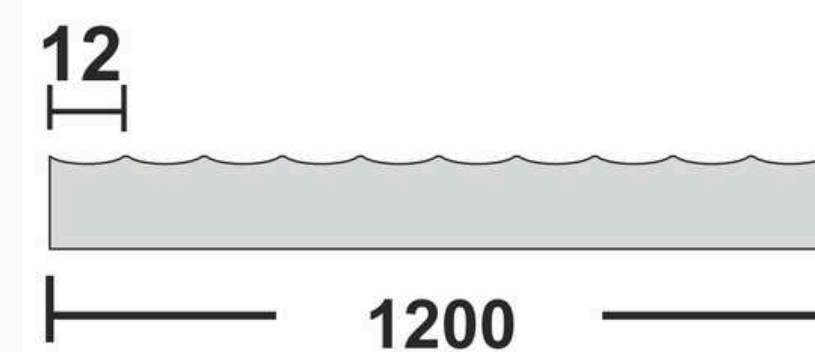

**Flute Orientation**

Article Code : Polar Brown  
Standard Size (WxH) : 1200x3000mm  
Standard Thickness : 9mm Laminated

\*This is a creative photograph. Actual product may vary.  
\*Color may vary lot to lot. please ask for fresh sample before placing order.

**Flute Orientation**

Article Code : Polar Copper  
Standard Size (WxH) : 1200x3000mm  
Standard Thickness : 9mm Laminated

\*This is a creative photograph. Actual product may vary.  
\*Color may vary lot to lot. please ask for fresh sample before placing order.