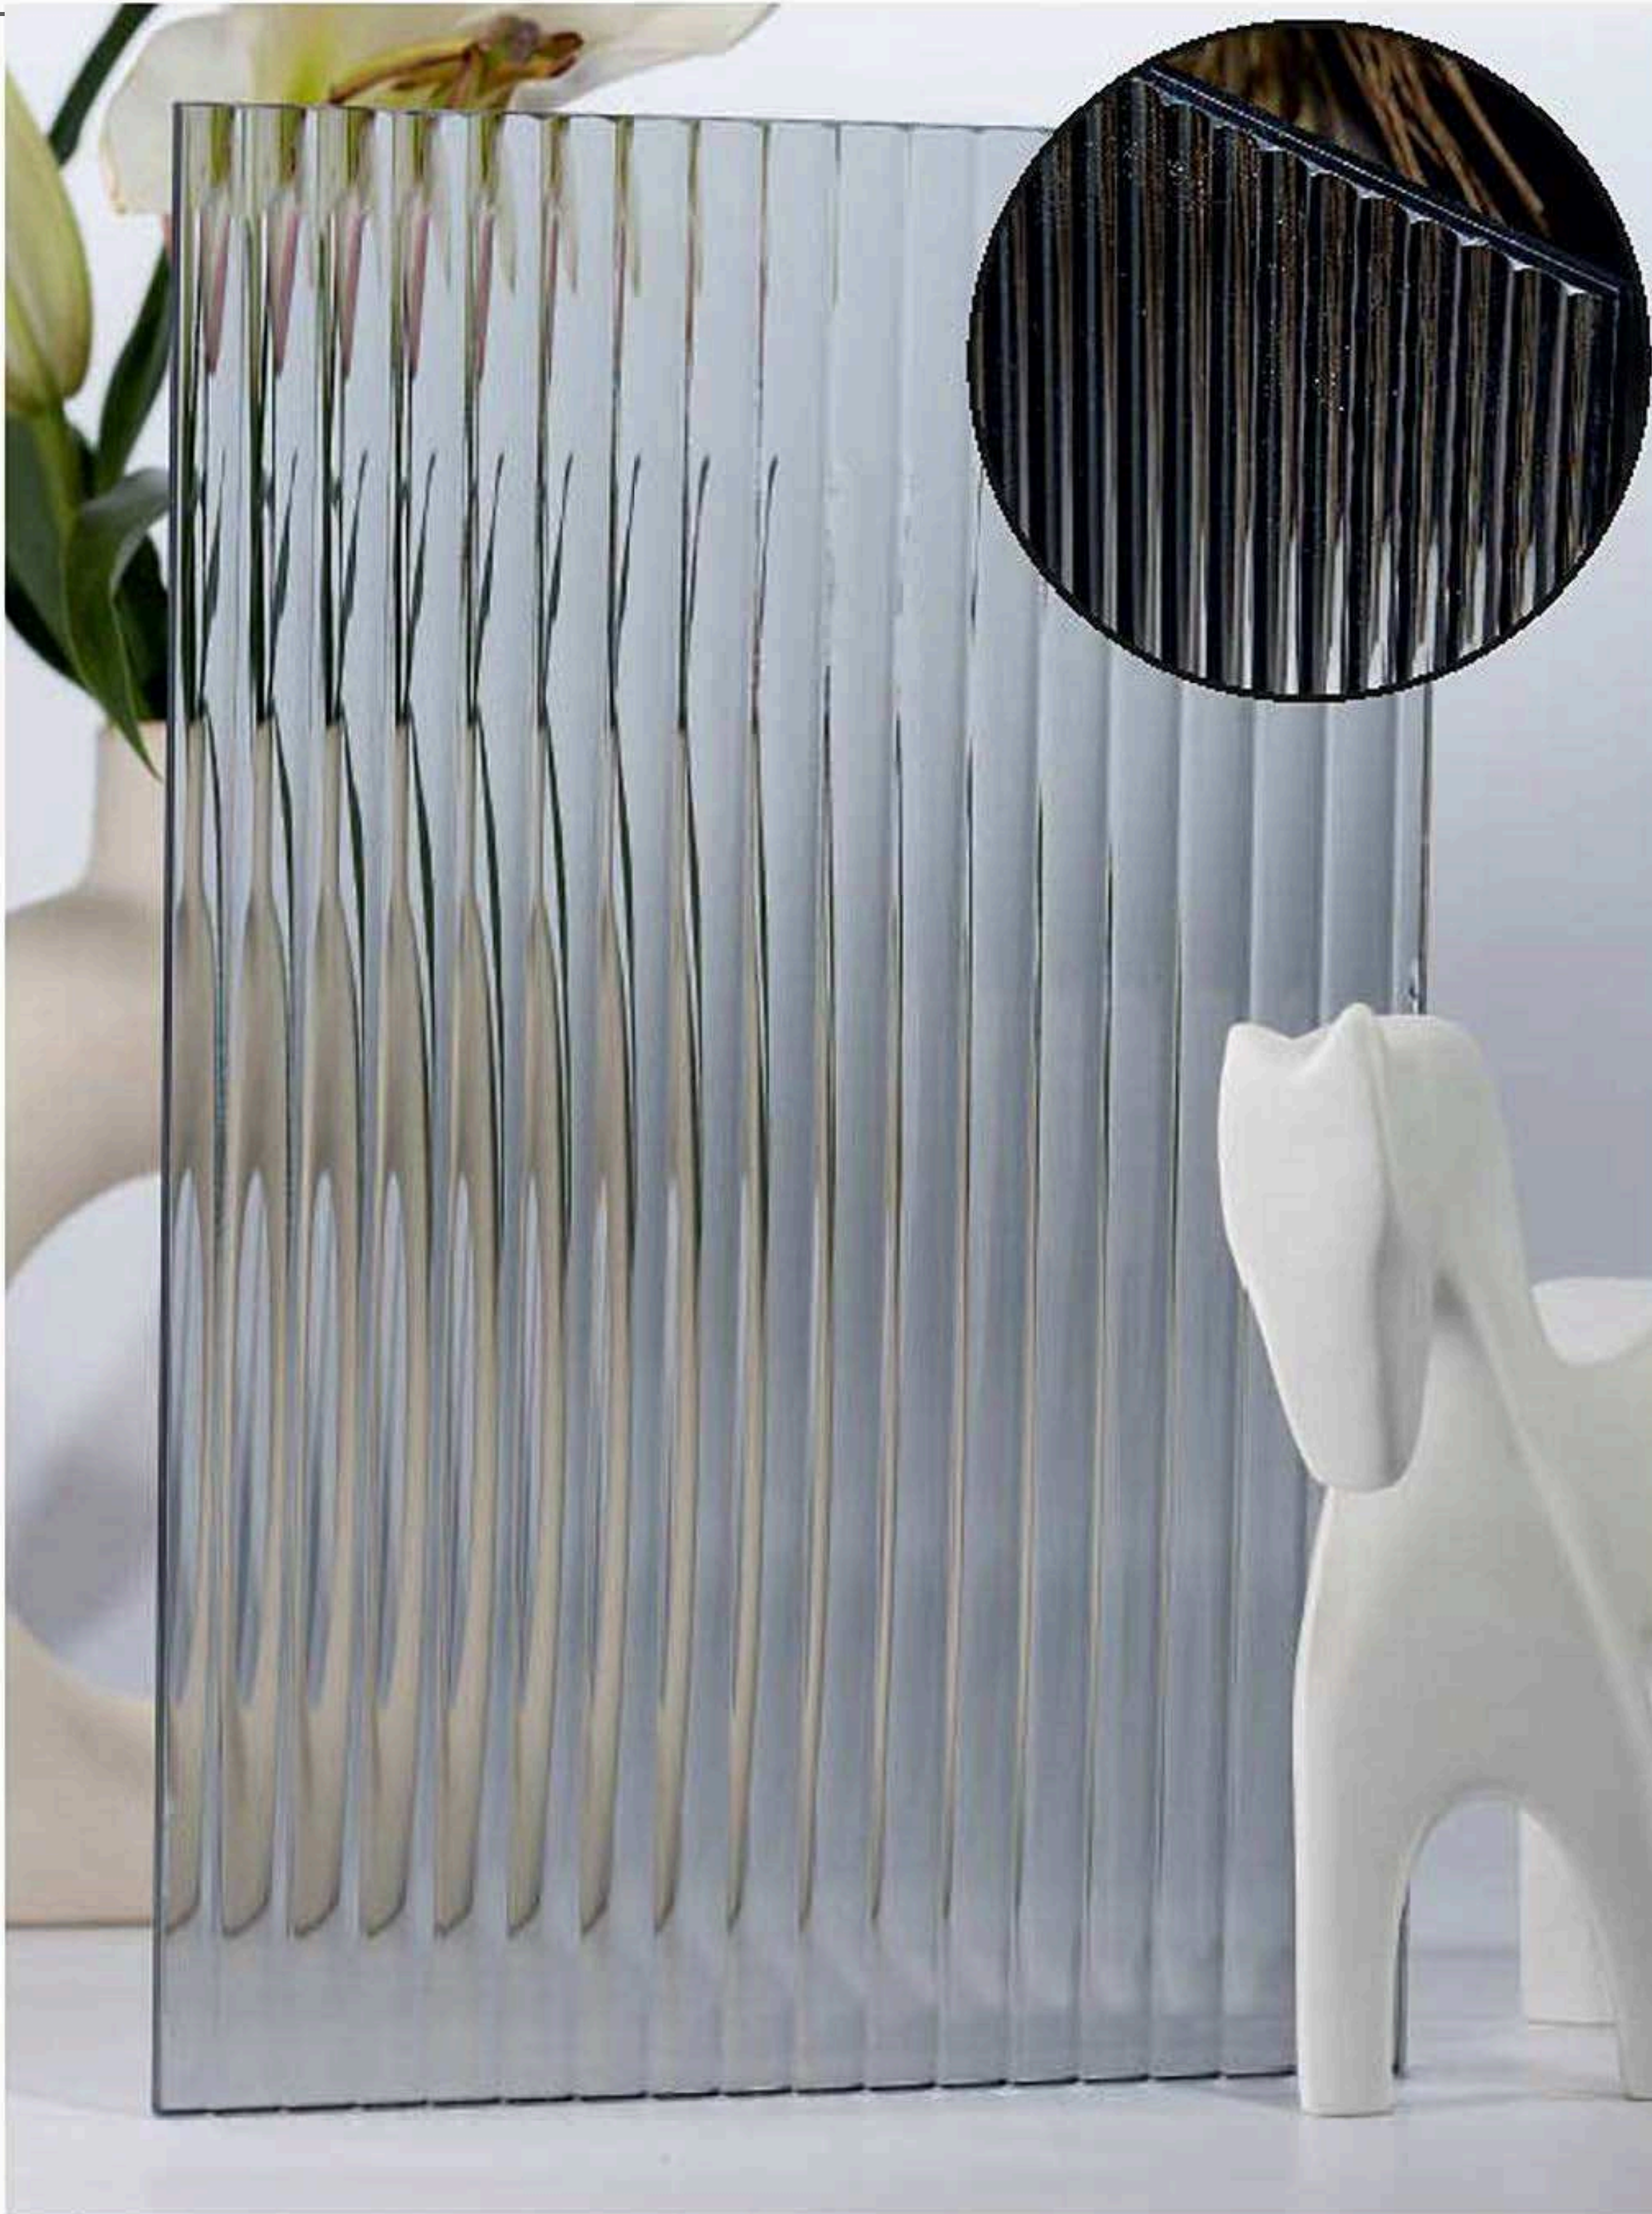

Flute Orientation

Article Code : Reeded Gold  
Standard Size (WxH) : 1200x3000mm  
Standard Thickness : 10mm Laminated

\*This is a creative photograph. Actual product may vary.  
\*Color may vary lot to lot. please ask for fresh sample before placing order.