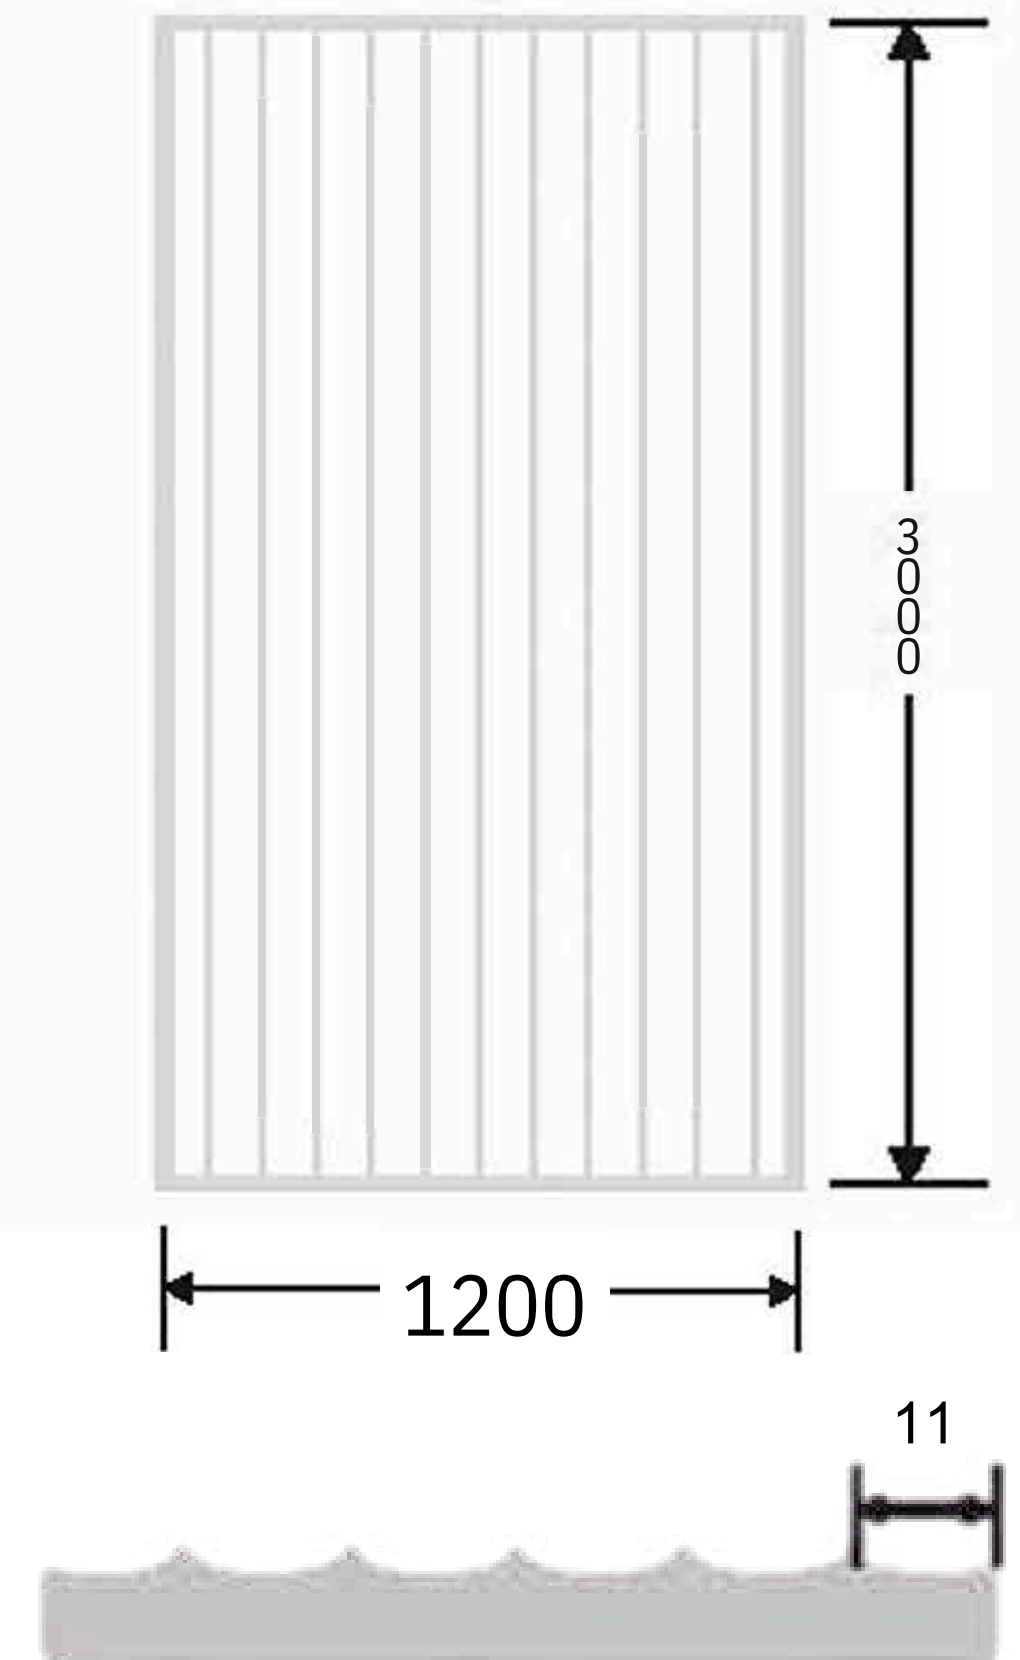

Flute Orientation