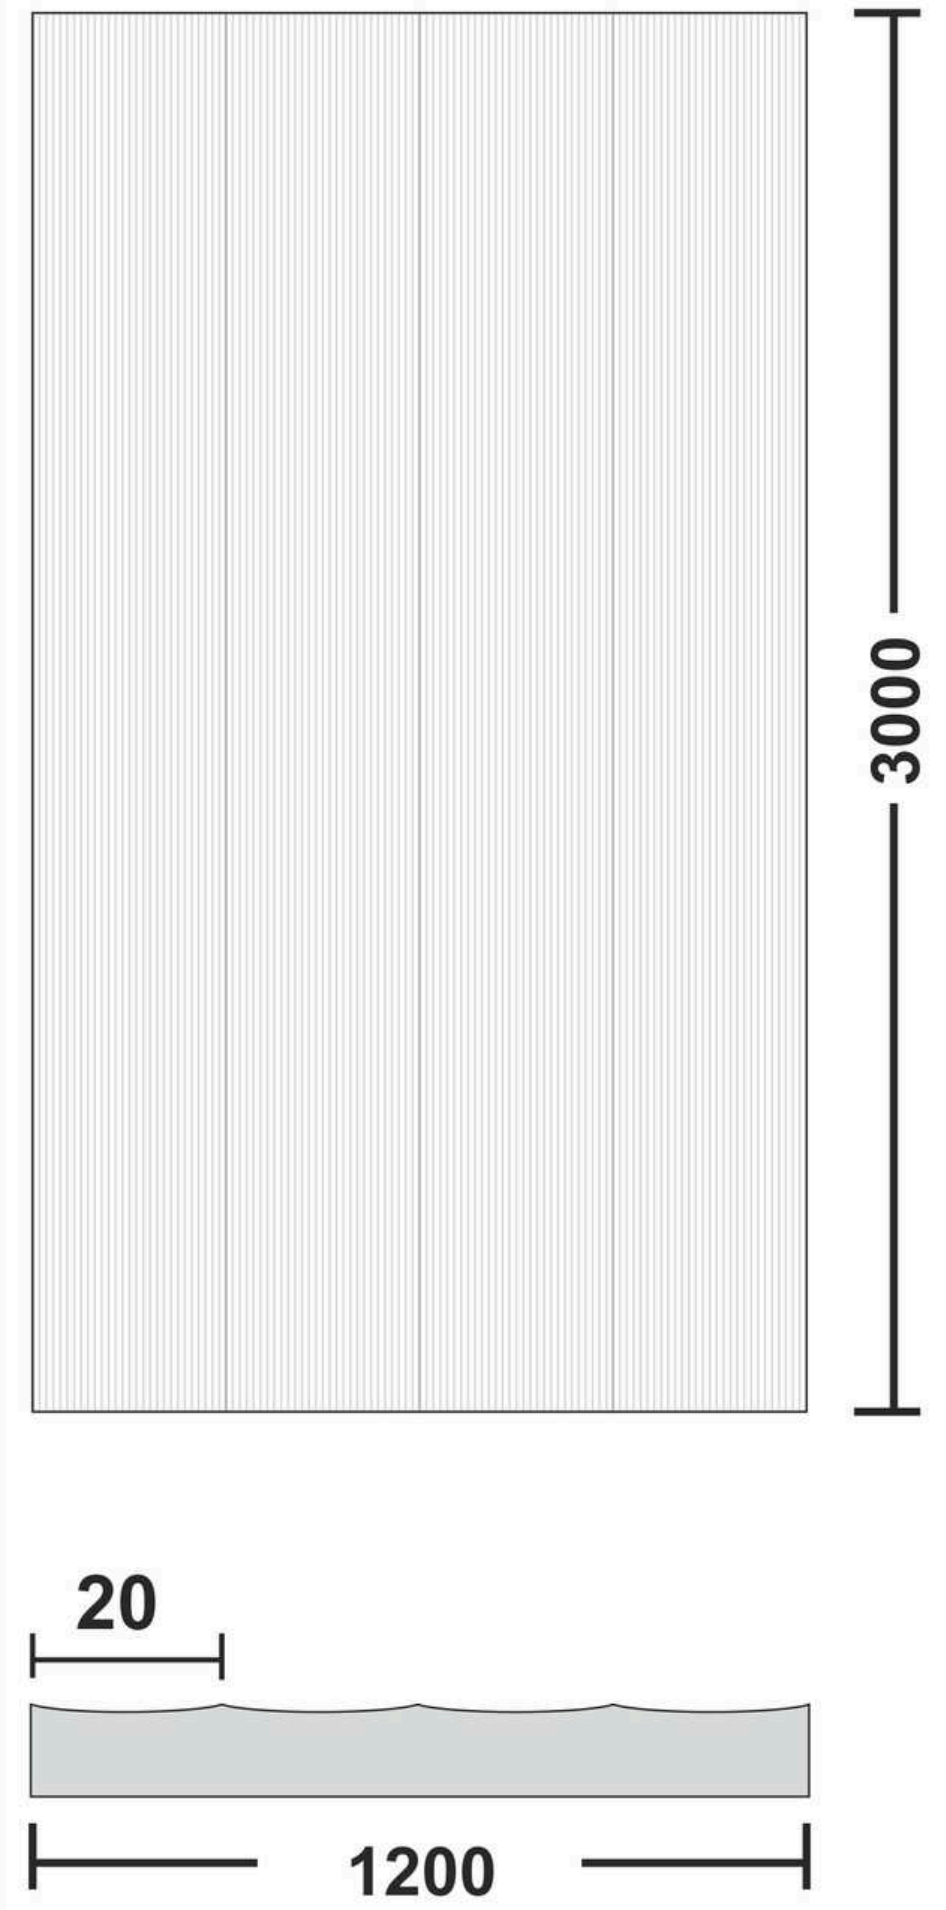

Flute Orientation

Article Code : Sheer Gold
Standard Size (WxH) : 1200x3000mm
Standard Thickness : 9mm Laminated

*This is a creative photograph. Actual product may vary.
*Color may vary lot to lot. please ask for fresh sample before placing order.