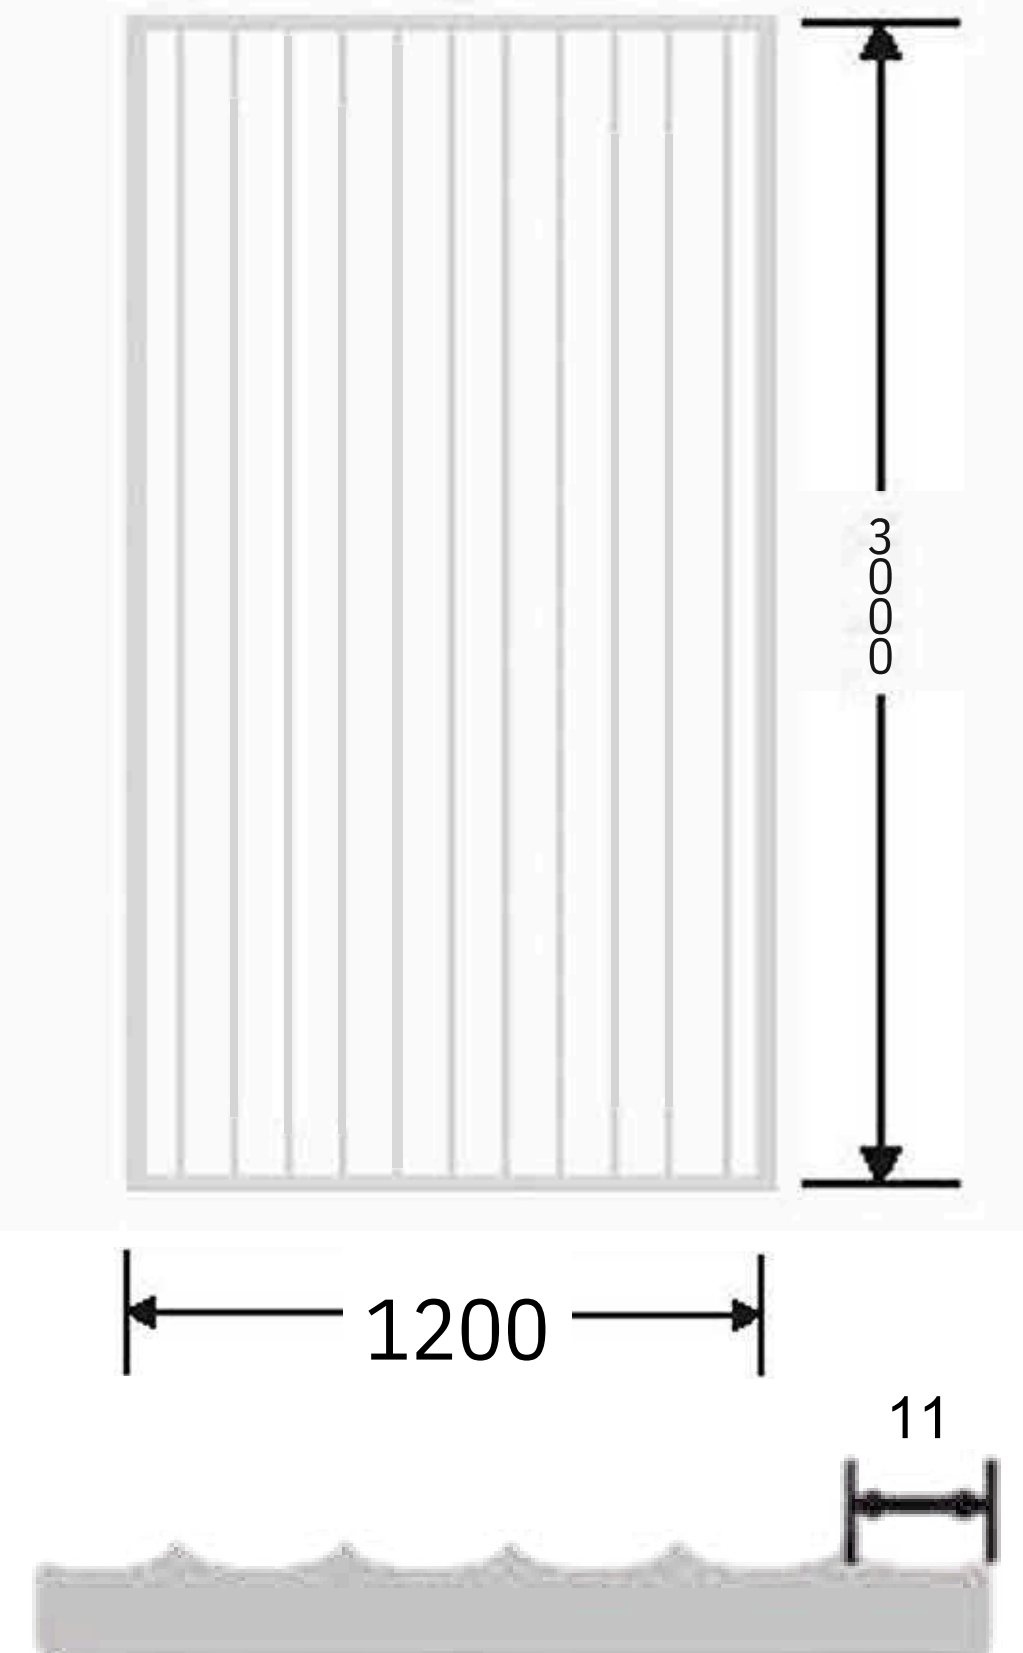

Flute Orientation