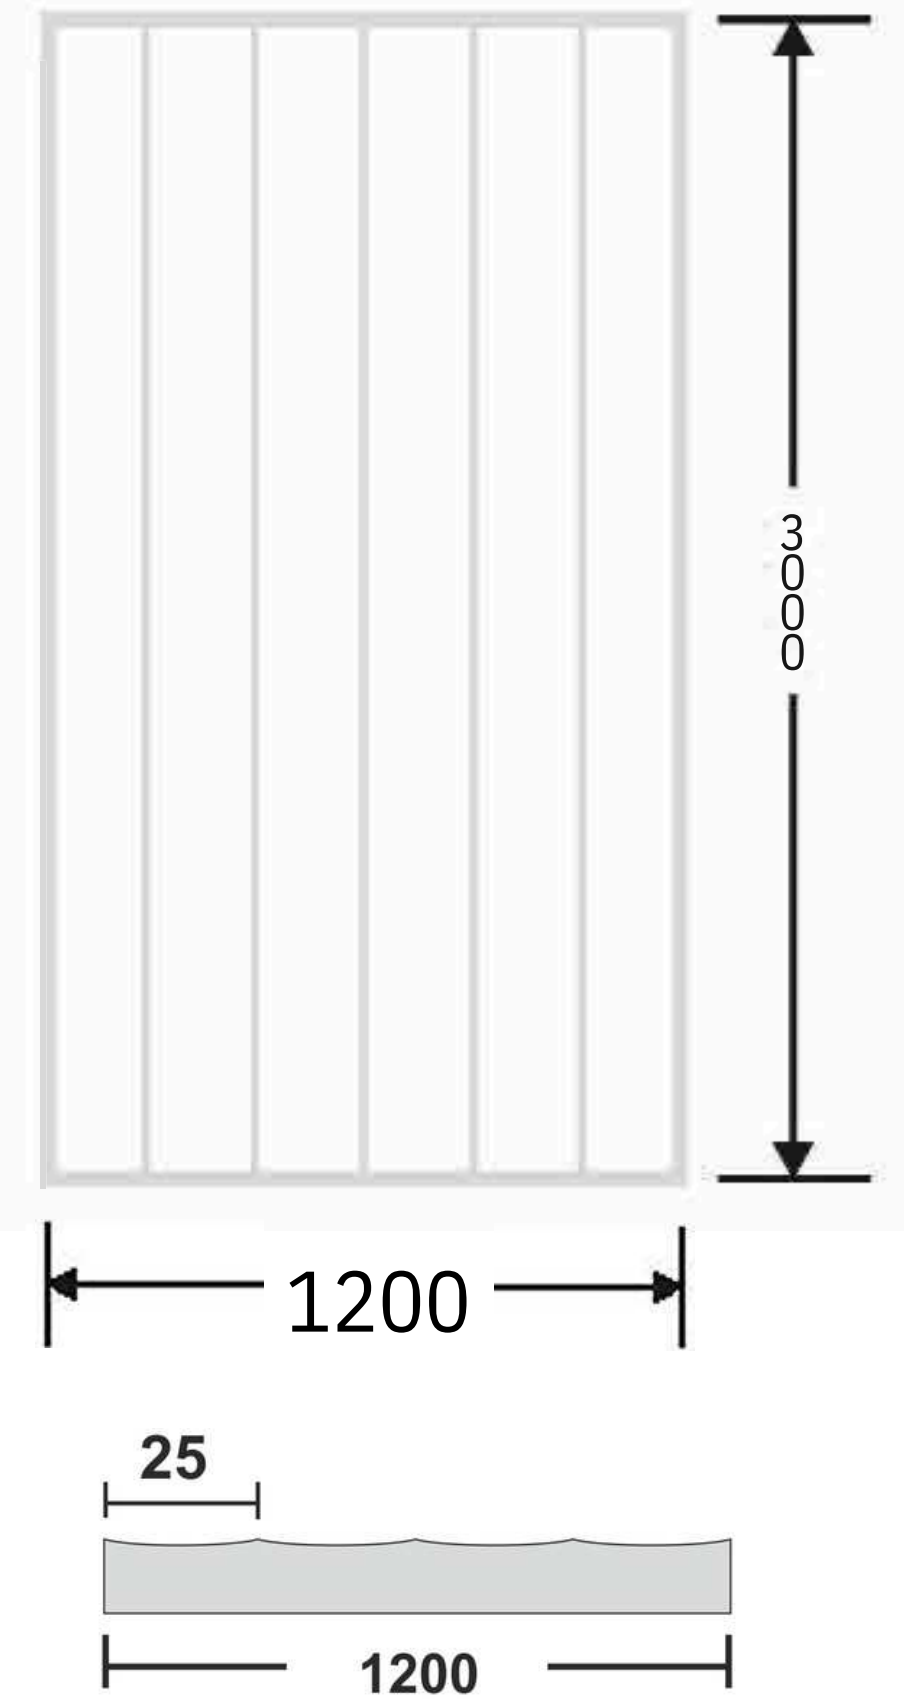

Line Orientation