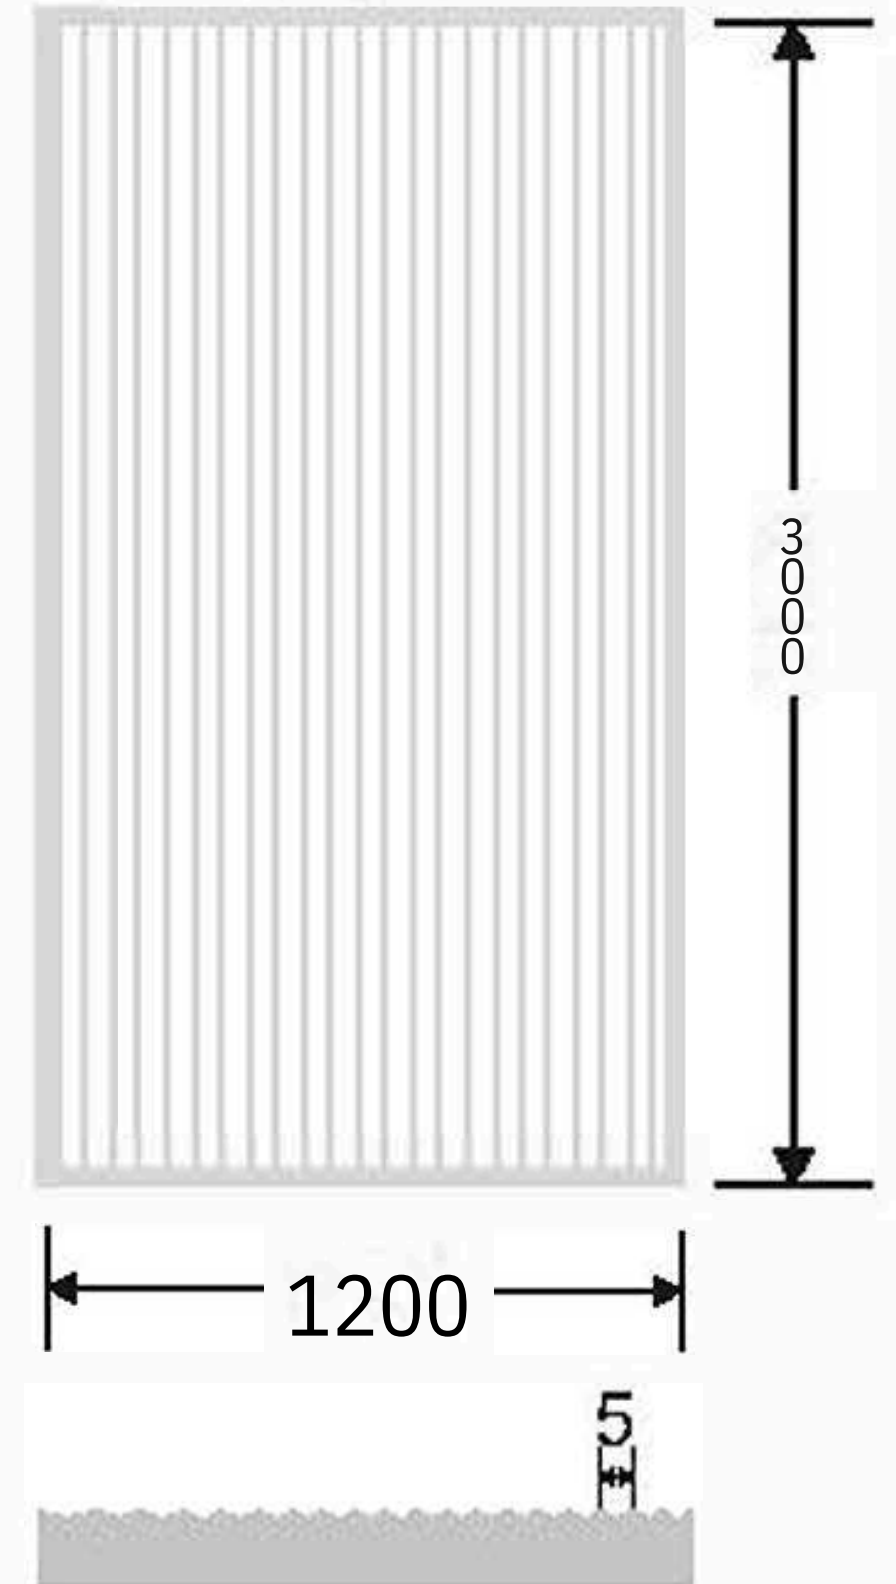

Flute Orientation