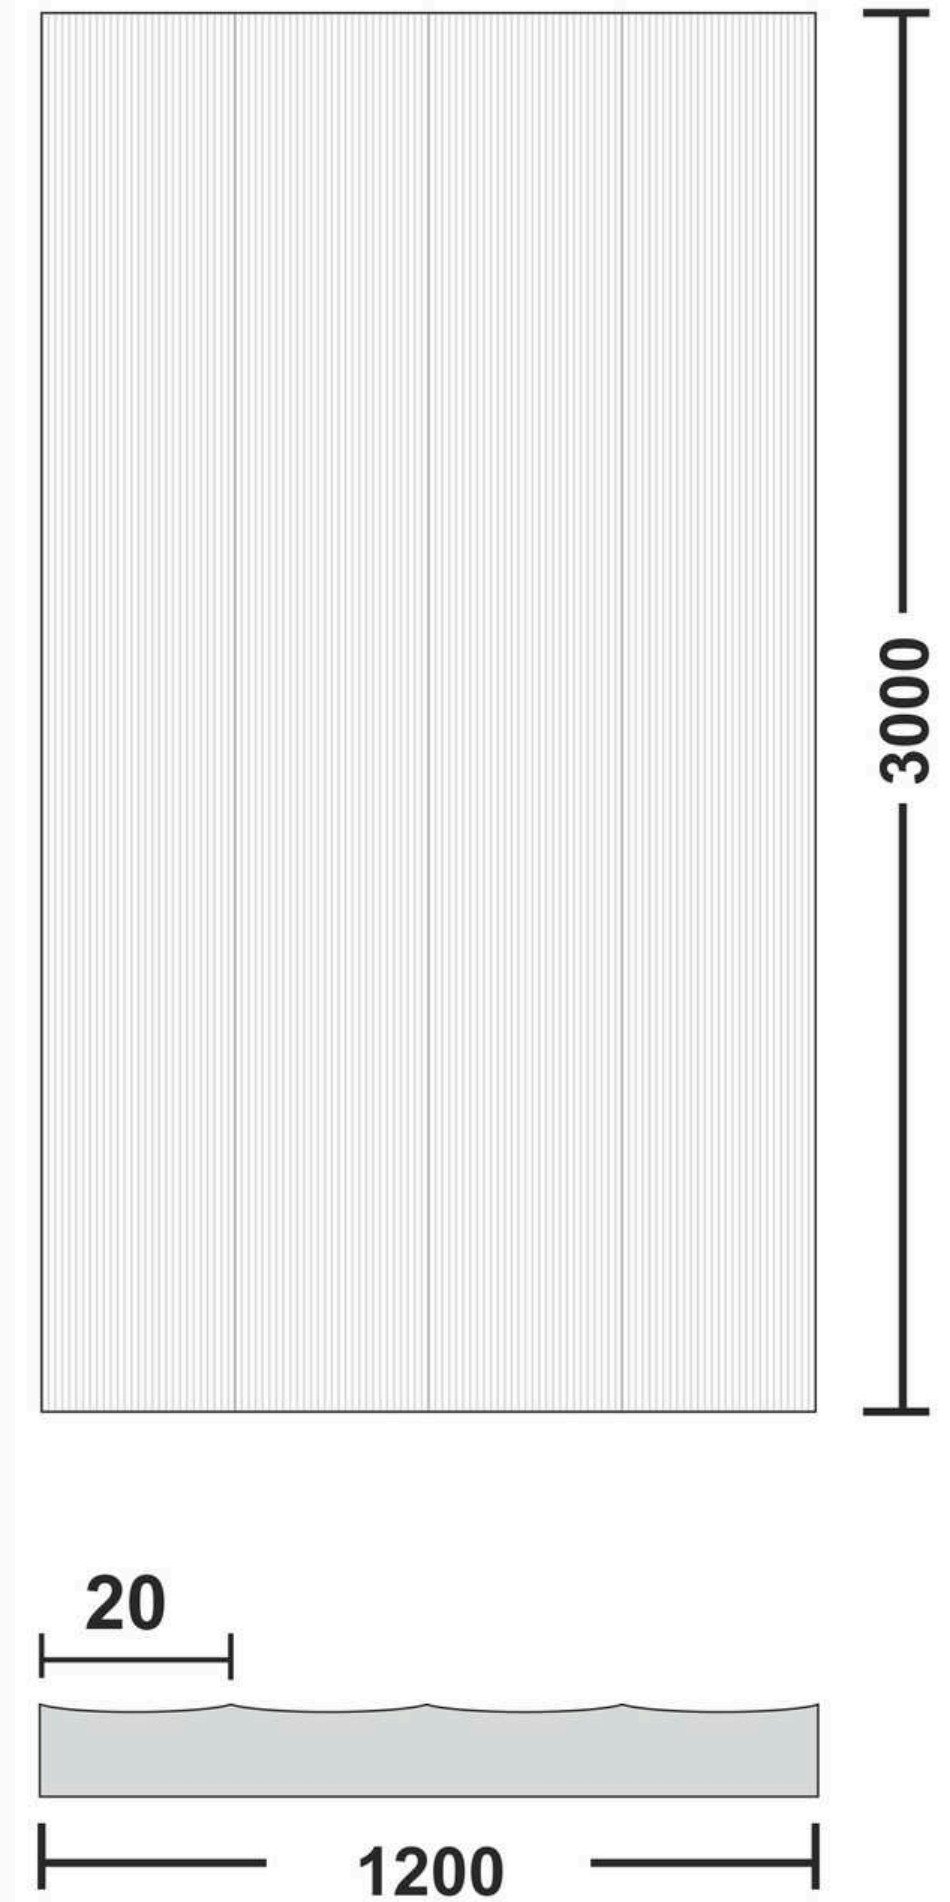

Flute Orientation

Article Code : Sheer Grey
Standard Size (WxH) : 1200x3000mm
Standard Thickness : 9mm Laminated

*This is a creative photograph. Actual product may vary.
*Color may vary lot to lot. please ask for fresh sample before placing order.