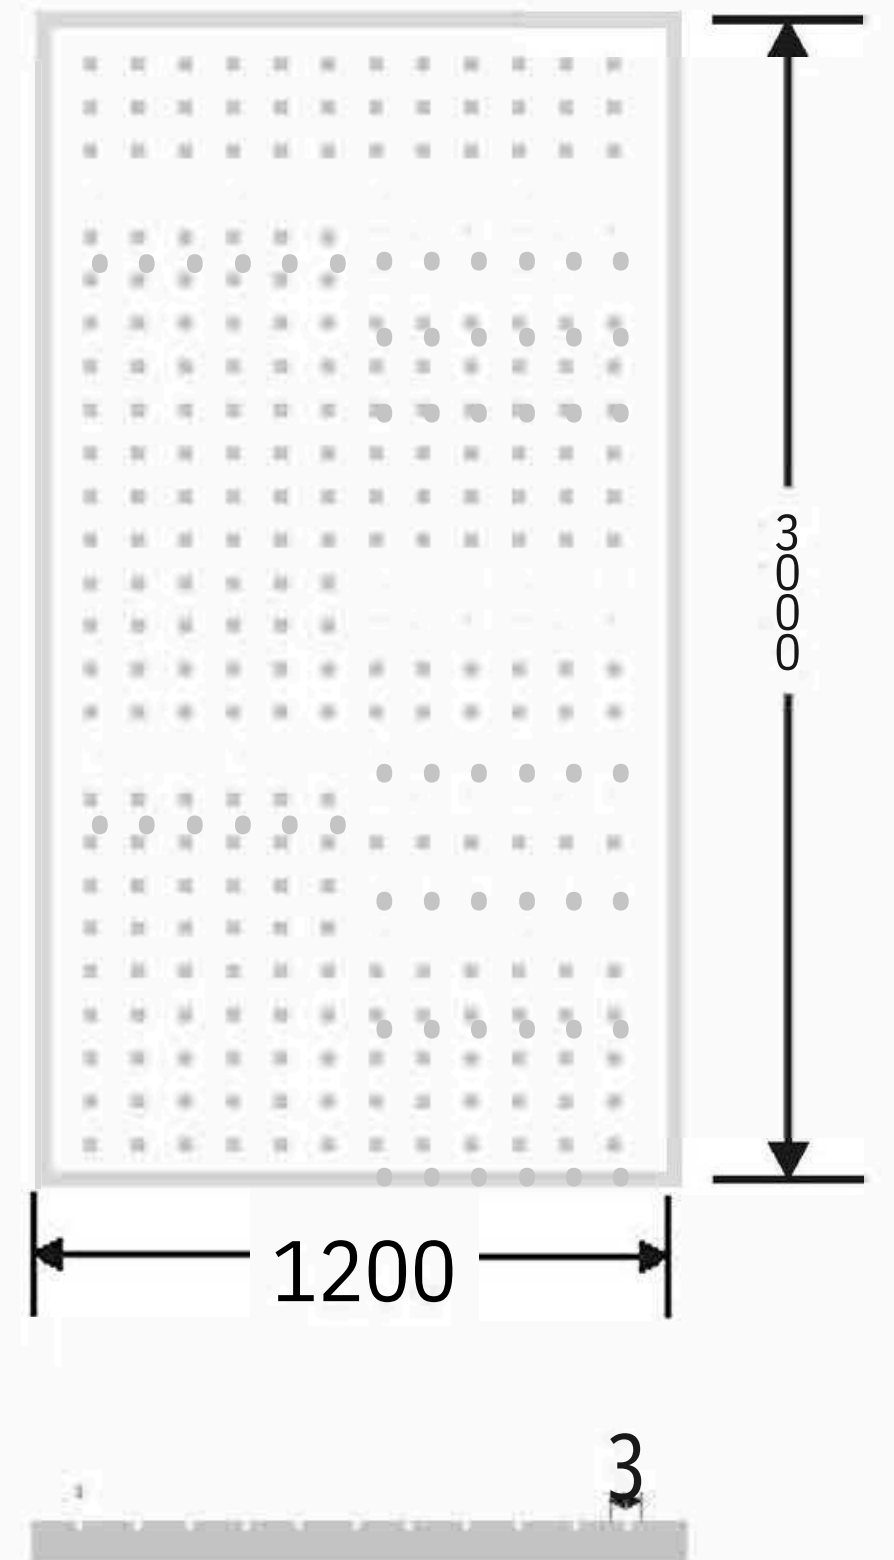

Partten Orientation