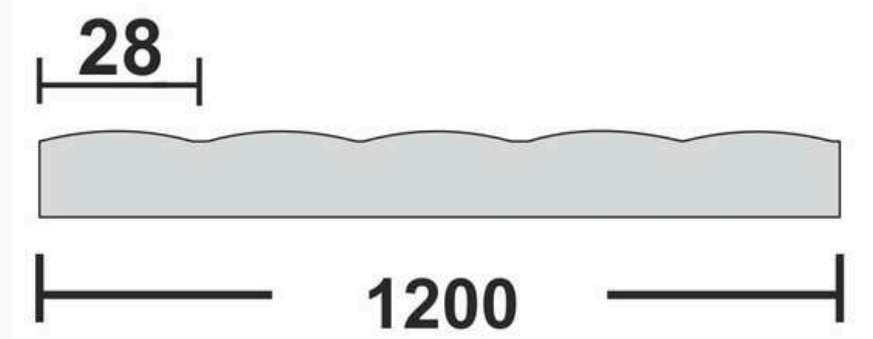

**Flute Orientation**

Article Code : Luxe Copper  
Standard Size (WxH) : 1200x3000mm  
Standard Thickness : 9mm Laminated

\*This is a creative photograph. Actual product may vary.  
\*Color may vary lot to lot. please ask for fresh sample before placing order.

**Flute Orientation**

Article Code : Luxe Gold  
Standard Size (WxH) : 1200x3000mm  
Standard Thickness : 9mm Laminated

\*This is a creative photograph. Actual product may vary.  
\*Color may vary lot to lot. please ask for fresh sample before placing order.