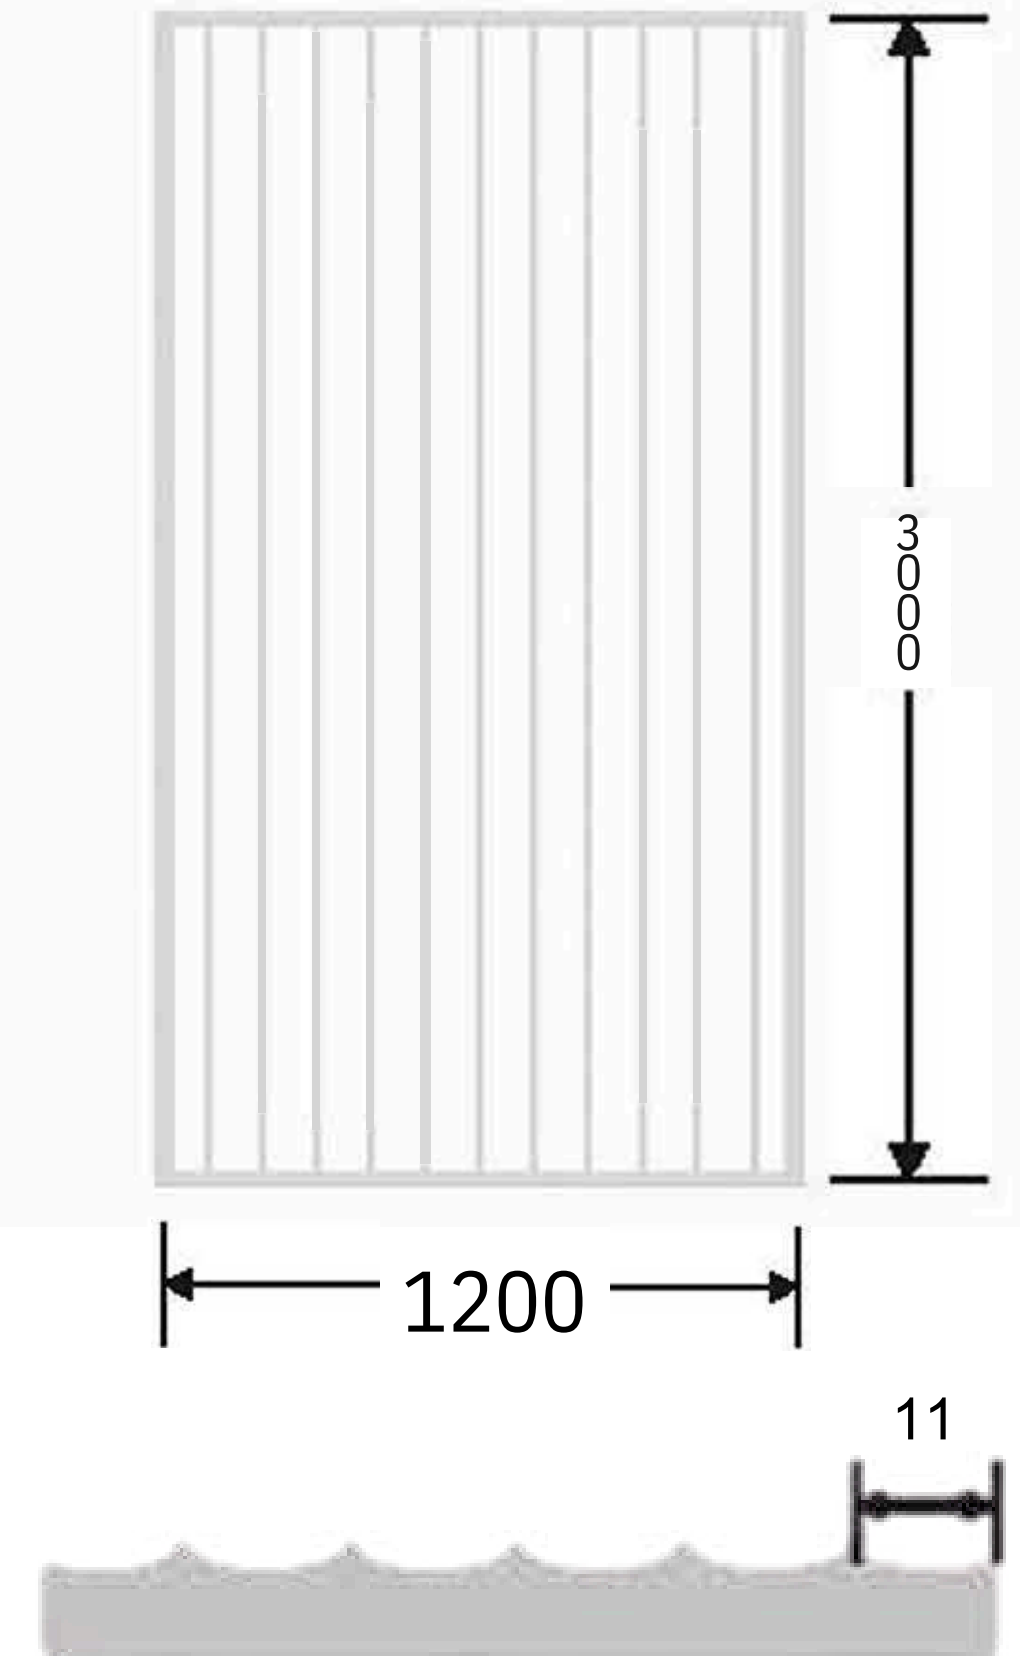

Flute Orientation