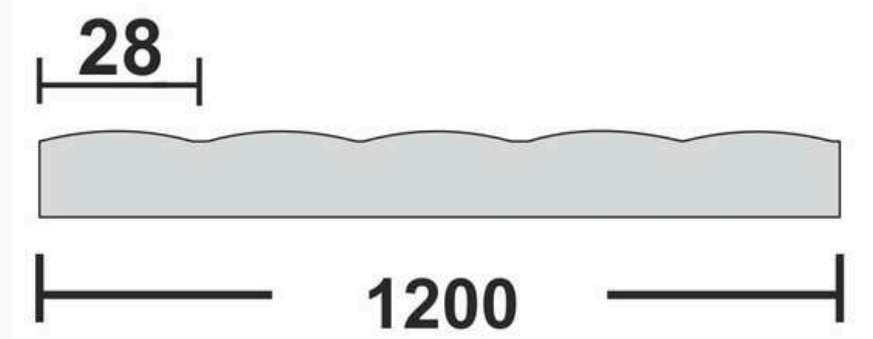

Flute Orientation

Article Code : Luxe
Standard Size (WxH) : 1200x3000mm
Standard Thickness : 4mm Laminated

*This is a creative photograph. Actual product may vary.
*Color may vary lot to lot. please ask for fresh sample before placing order.