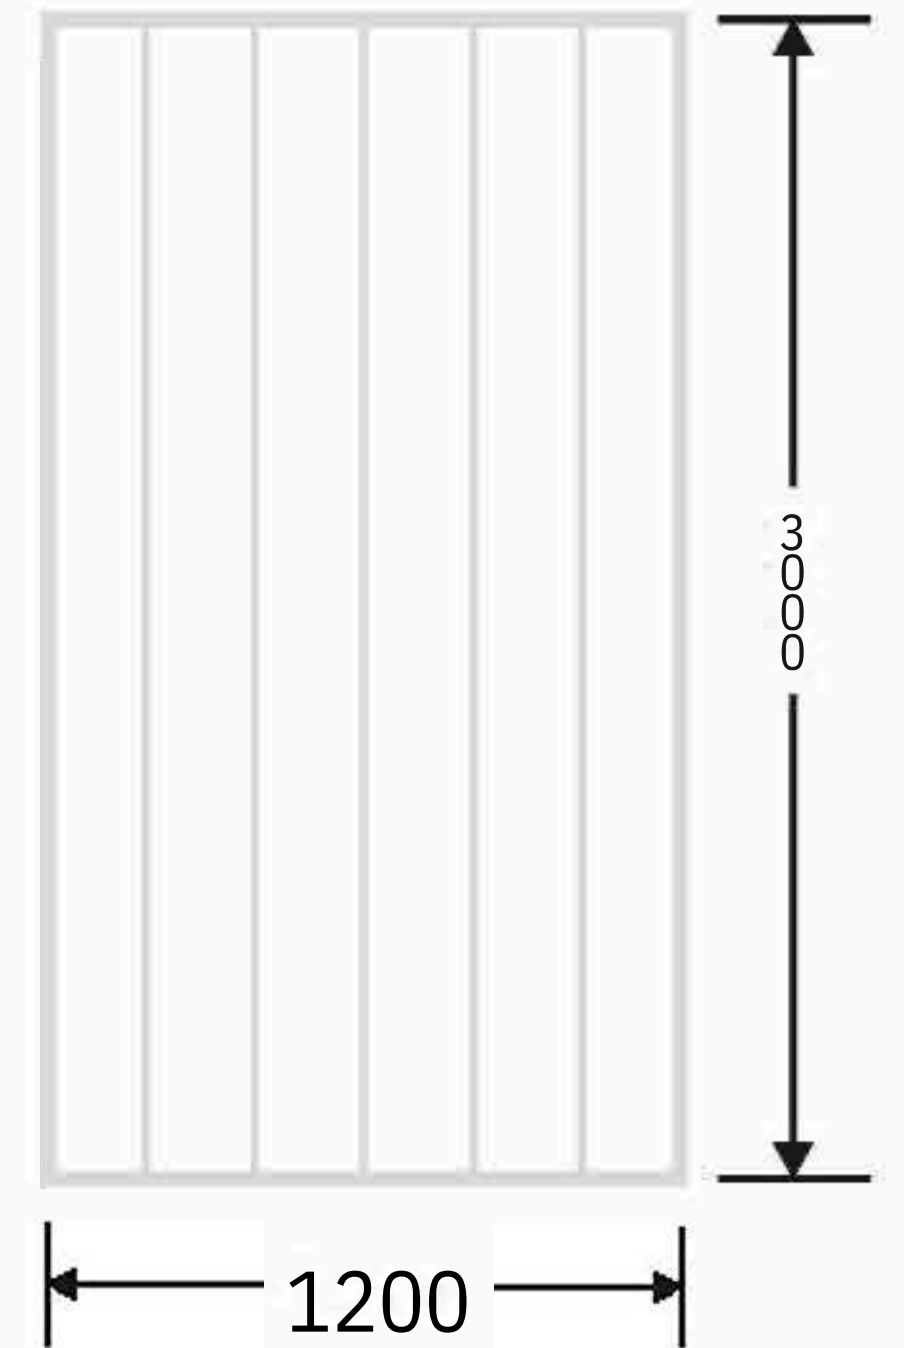

Line Orientation