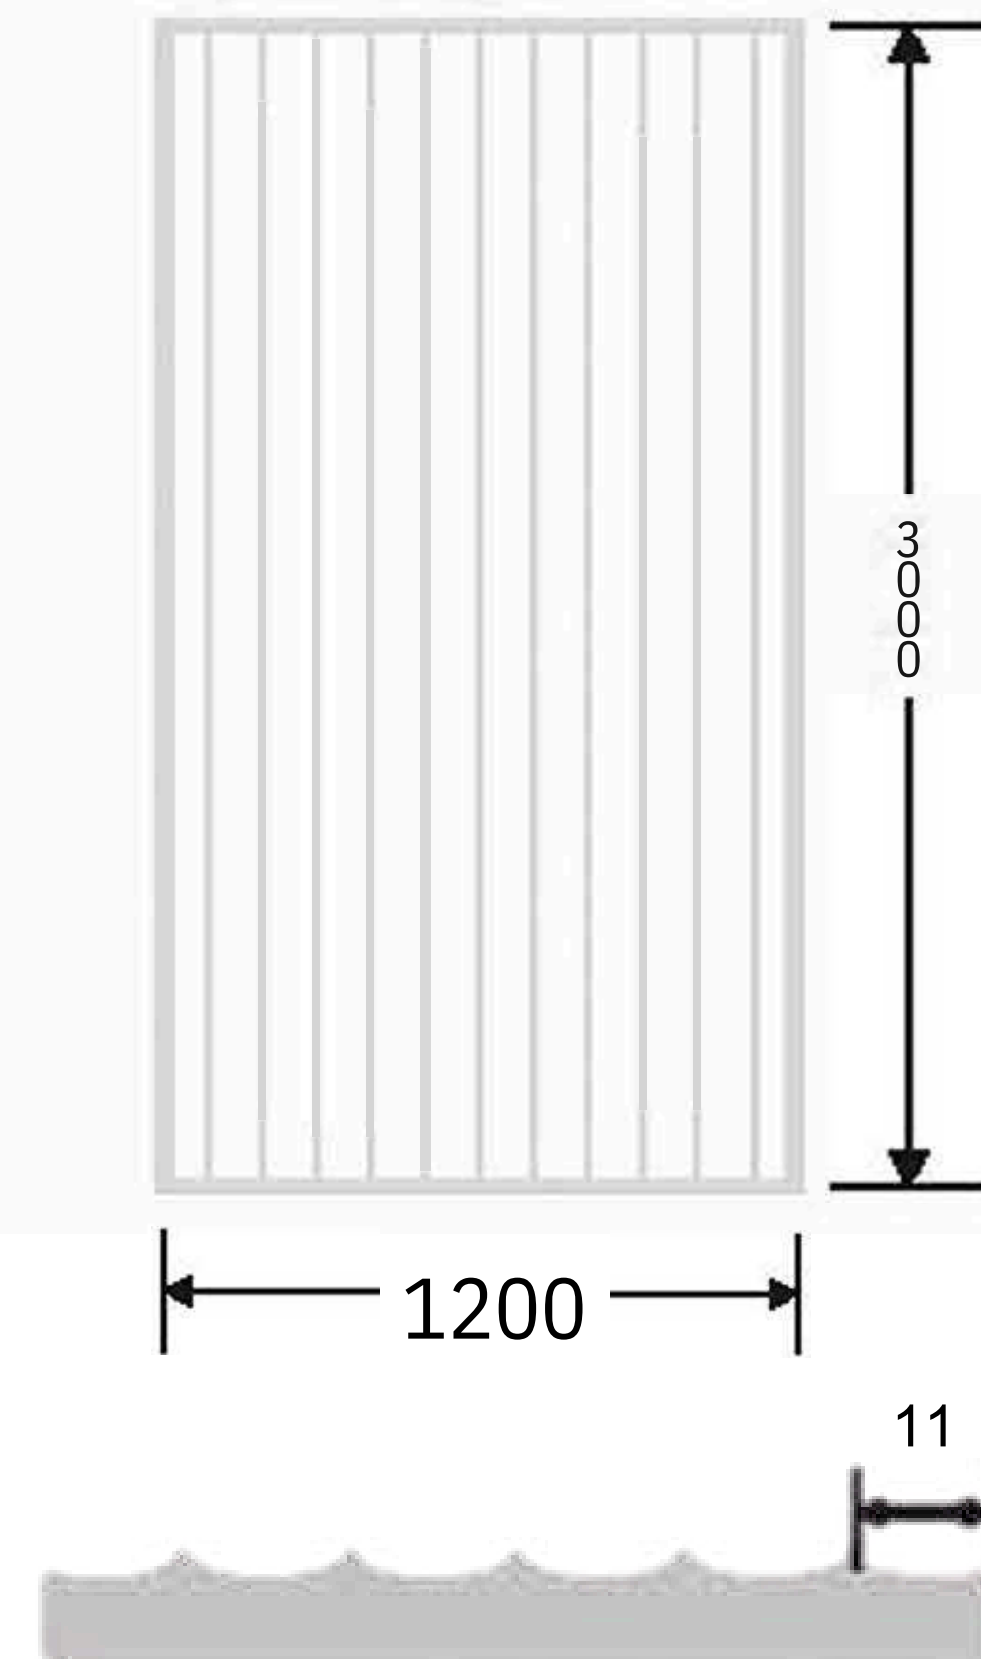

Flute Orientation