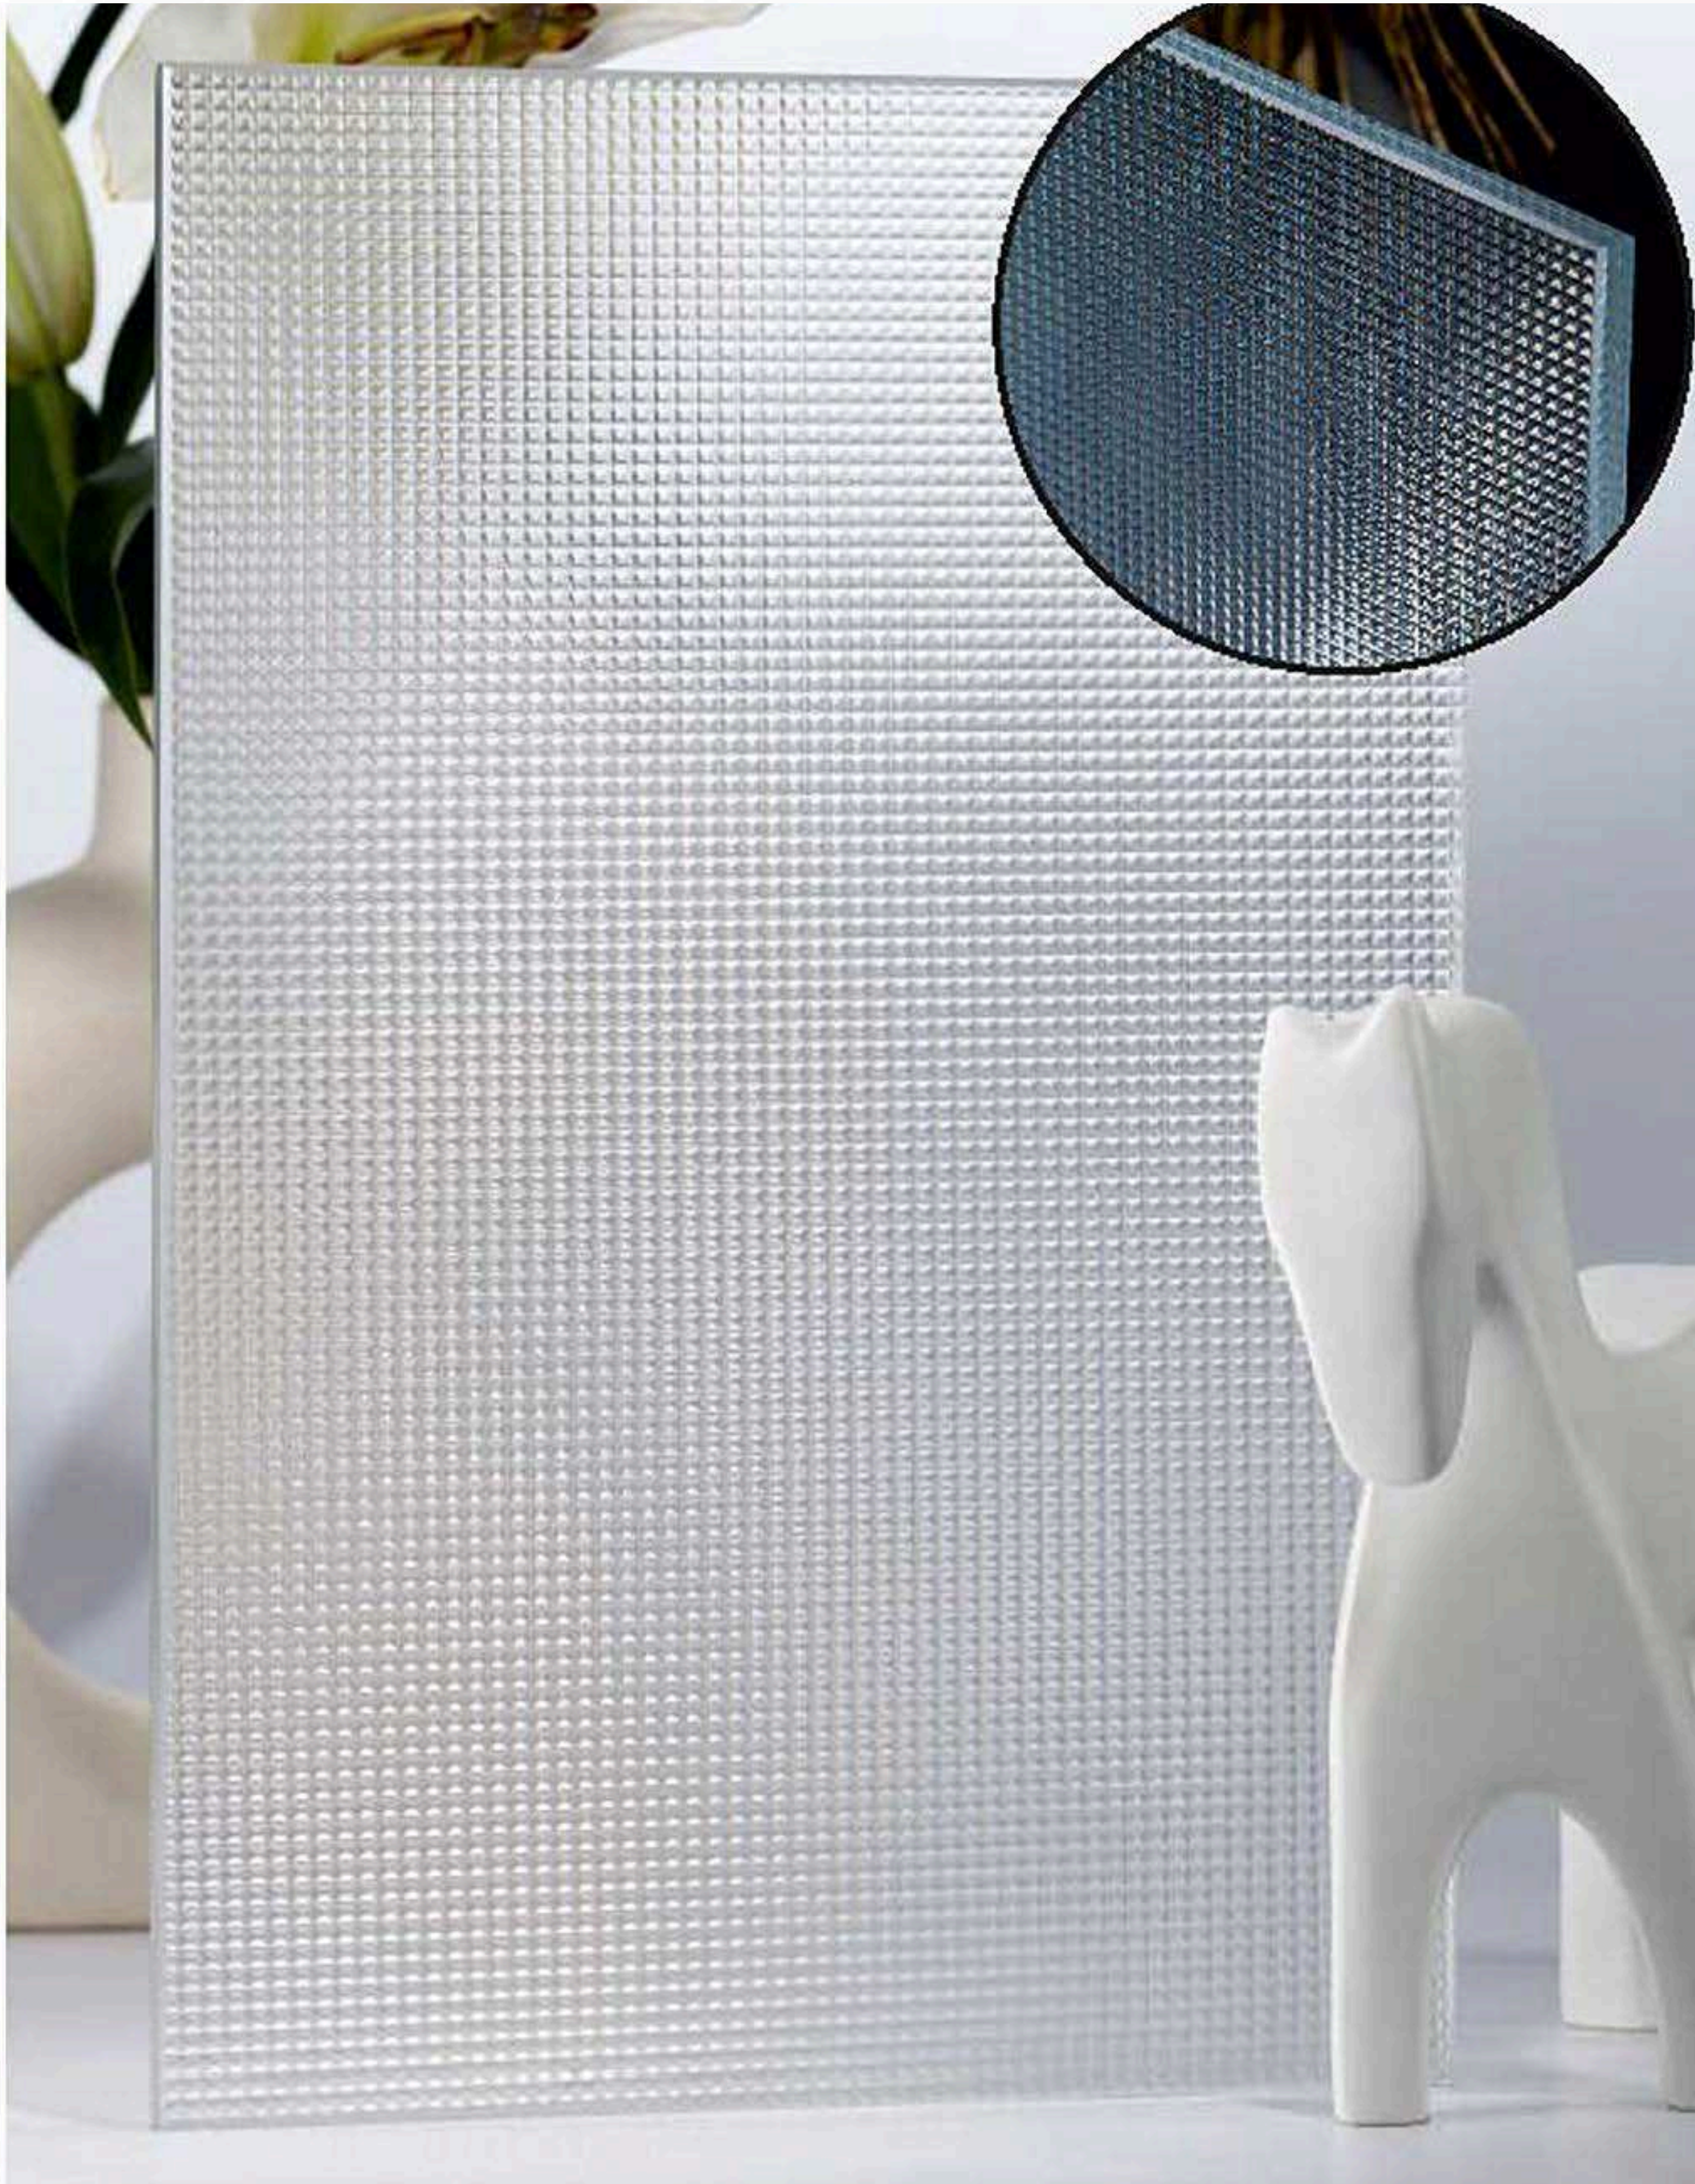

Article Code : Benz Matte
Standard Size (WxH) : 12000000mm
Standard Thickness : 10mm Laminated

*This is a creative photograph. Actual product may vary.
*Color may vary lot to lot. please ask for fresh sample before placing order.