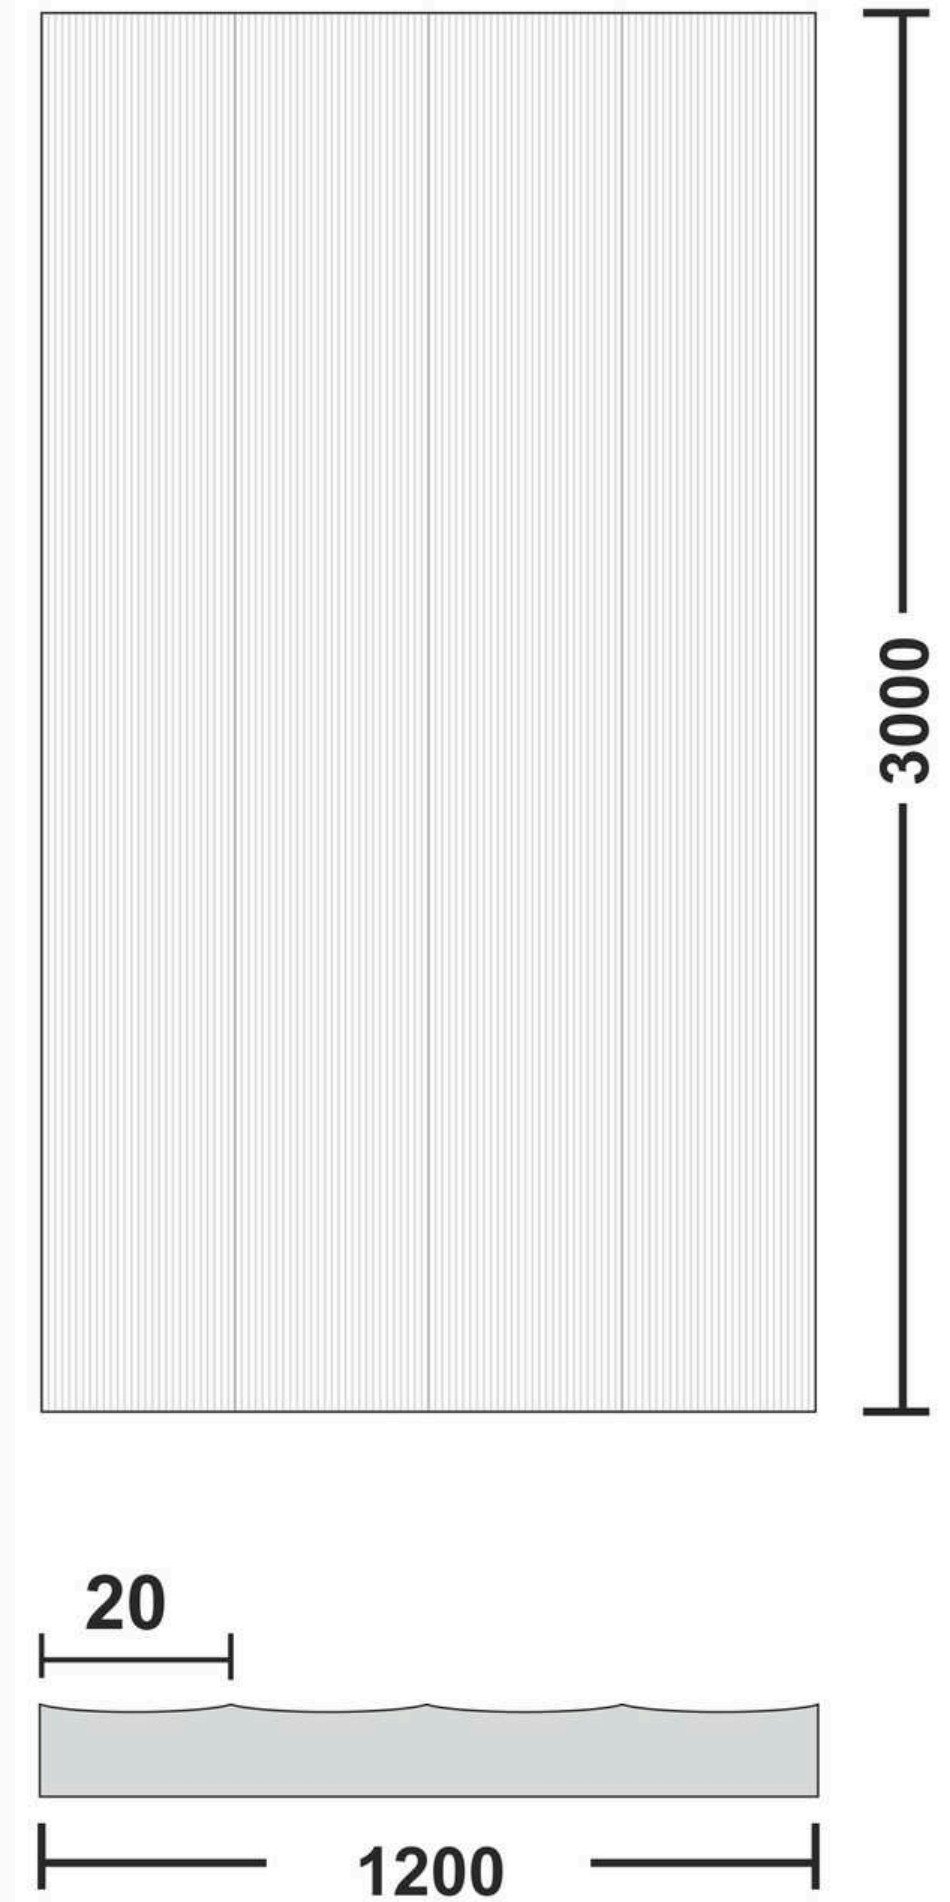

Flute Orientation

Article Code :Sheer Brown
Standard Size (WxH) : 1200x3000mm
Standard Thickness : 9mm Laminated

*This is a creative photograph. Actual product may vary.
*Color may vary lot to lot. please ask for fresh sample before placing order.