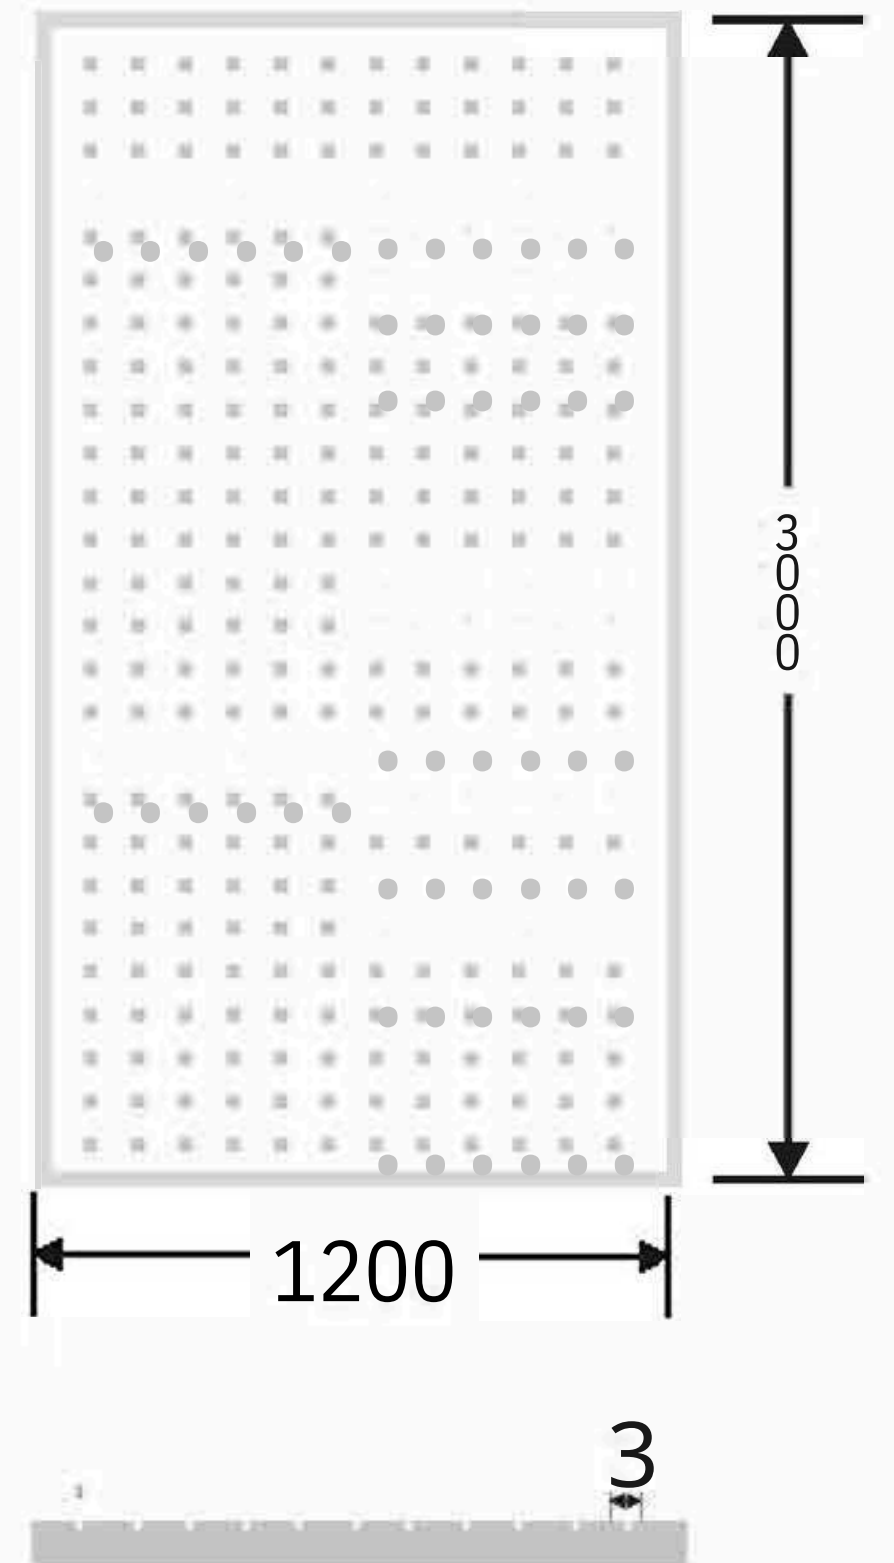

Partten Orientation