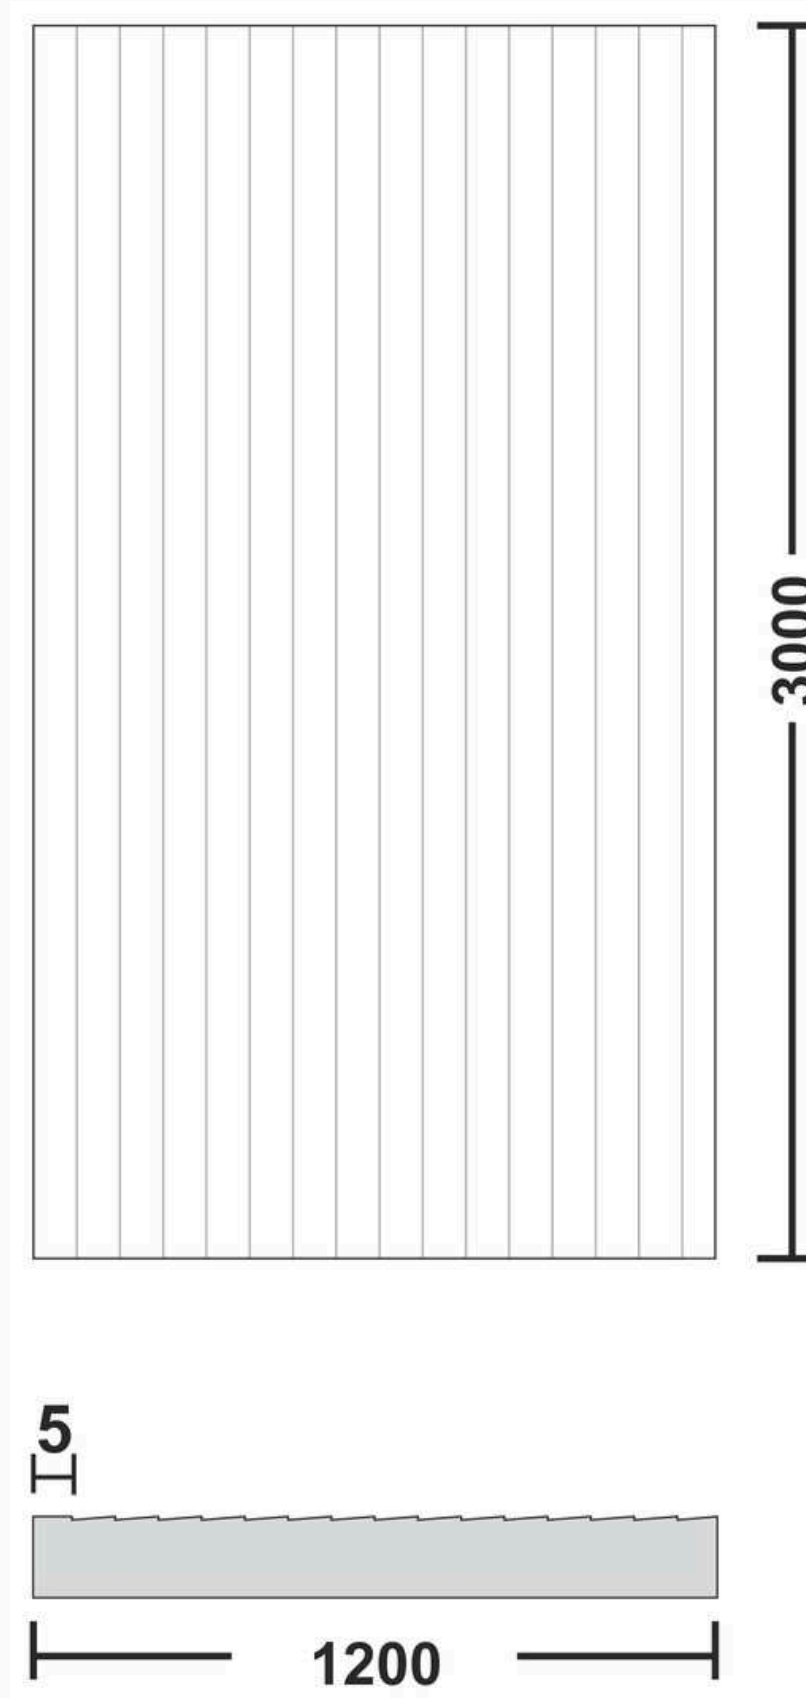

WWW.JBGLASS.IN

**Flute Orientation**

Article Code : Outlook Extra Clear  
Standard Size (WxH) : 1200x3000mm  
Standard Thickness : 10mm Laminated

\*This is a creative photograph. Actual product may vary.  
\*Color may vary lot to lot. please ask for fresh sample before placing order.