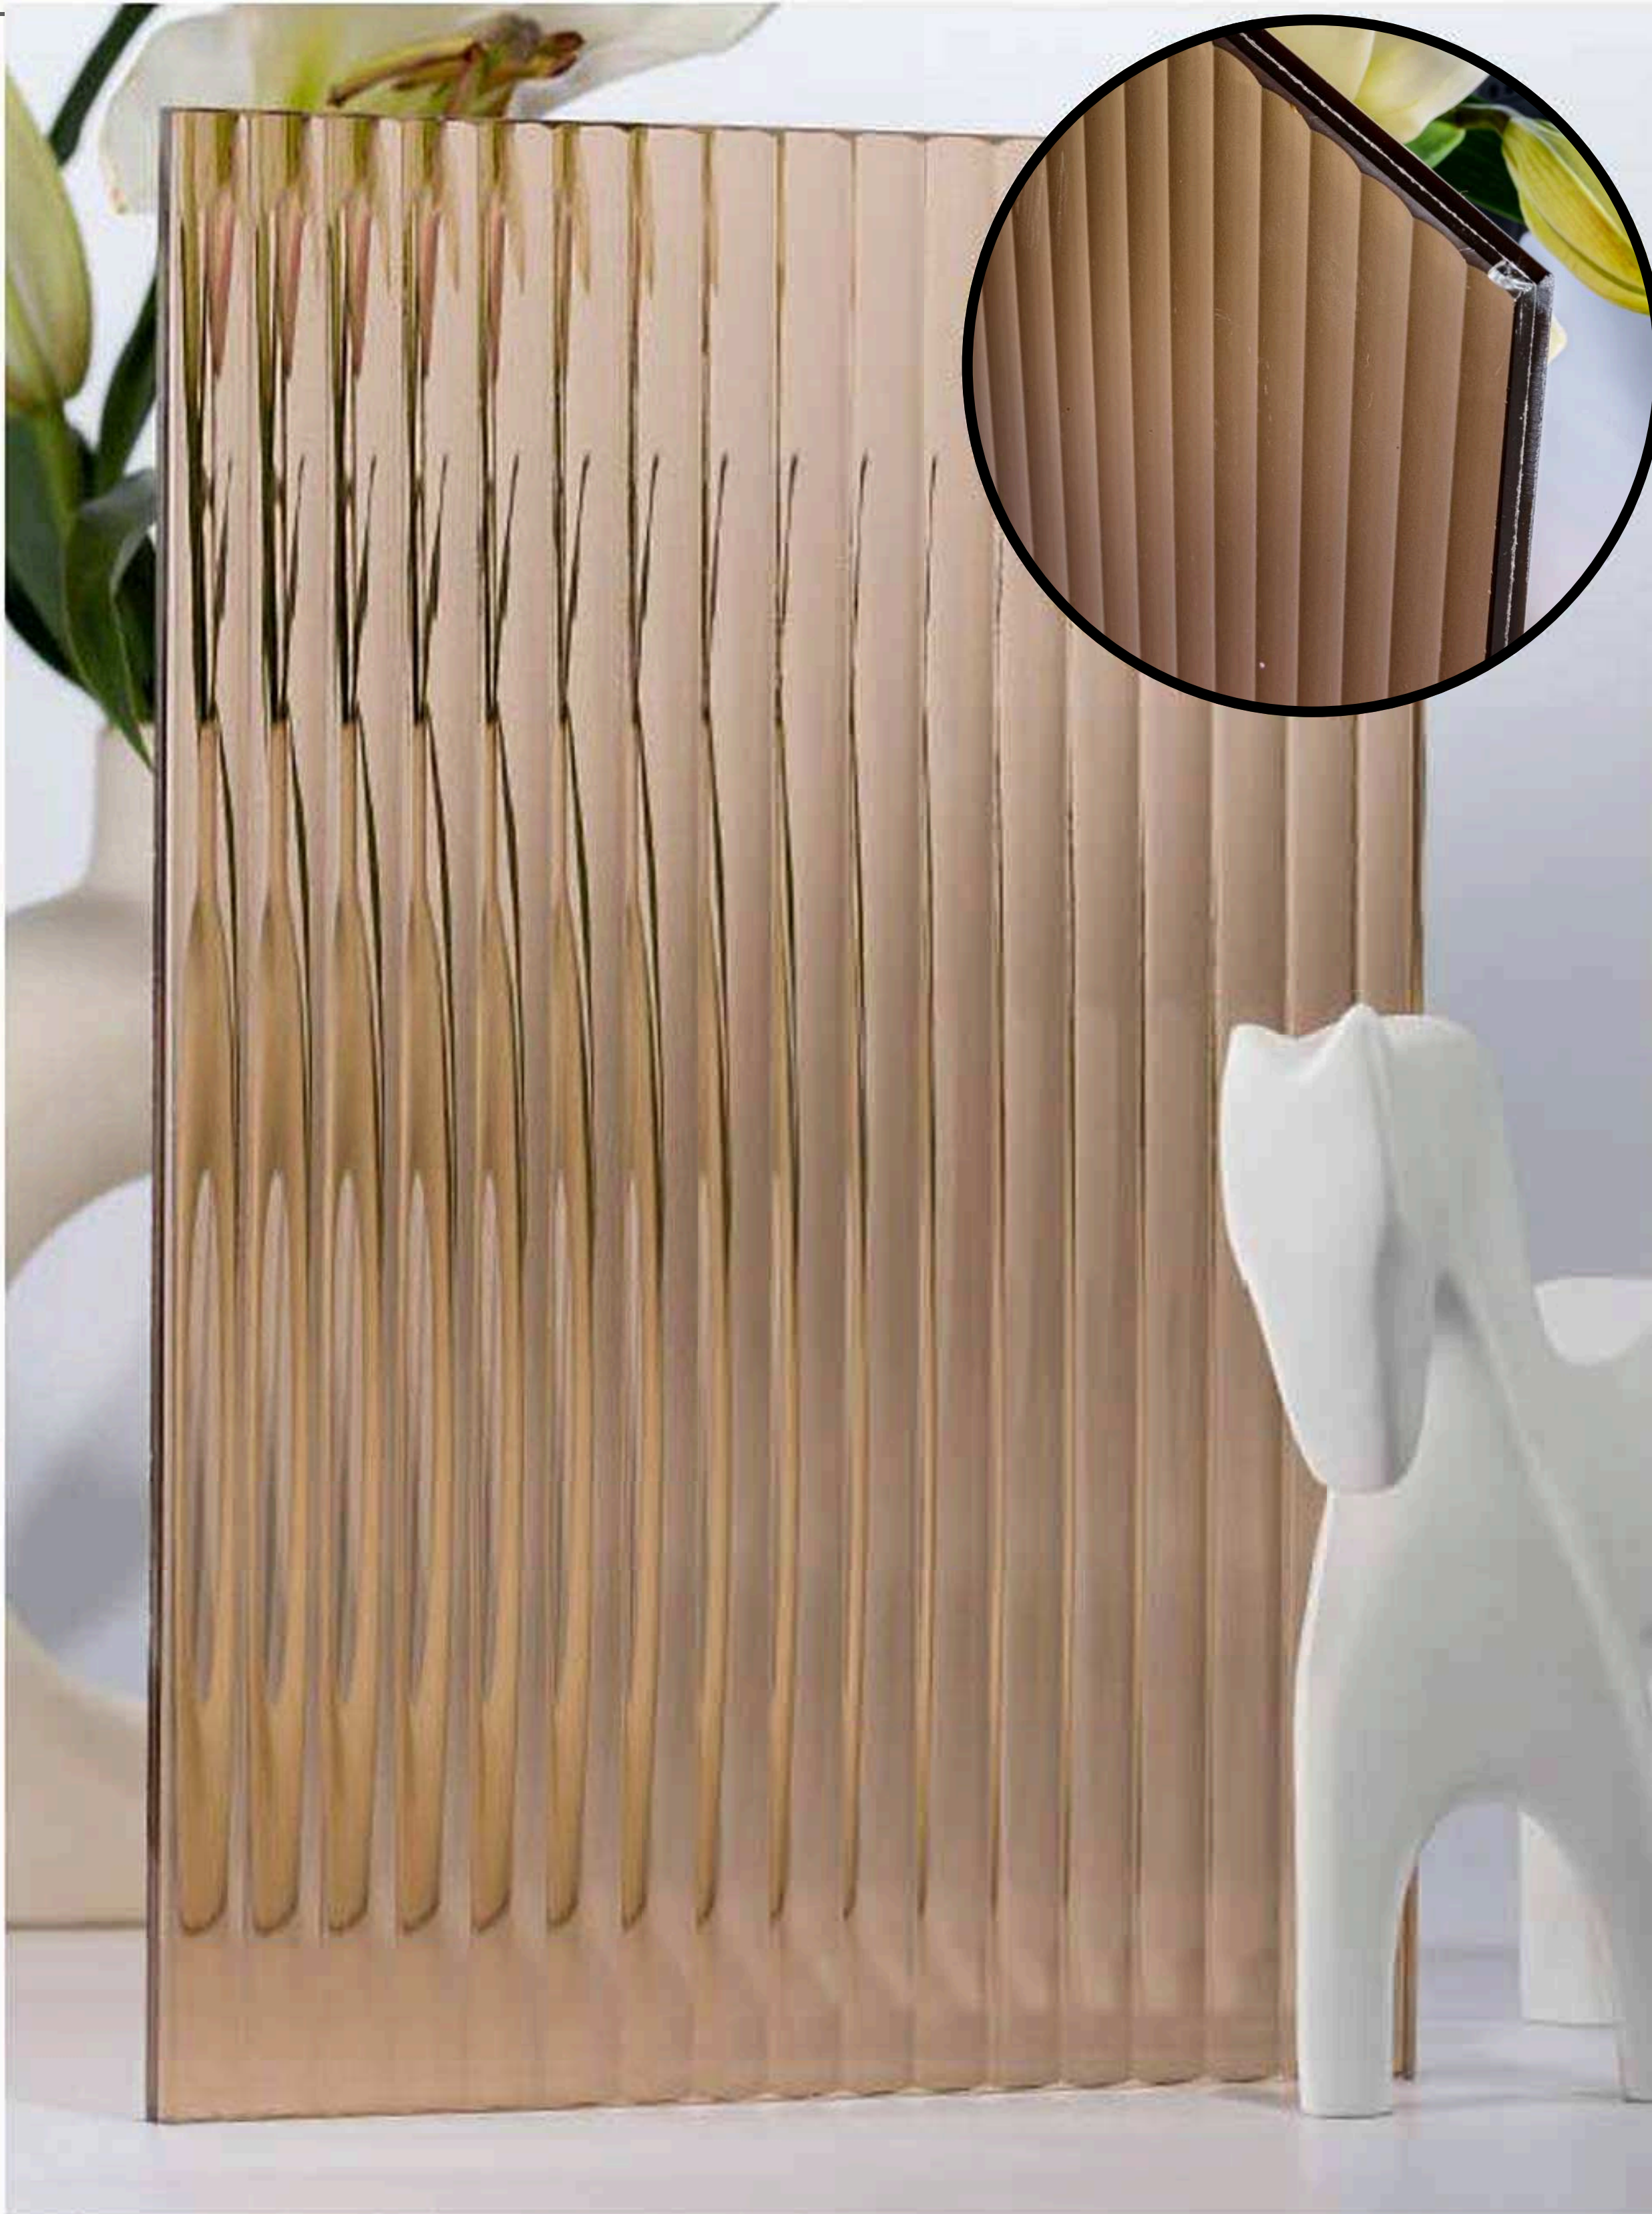

Article Code : Reeded Copper
Standard Size (WxH): 1200x3000mm
Standard Thickness : 10mm Laminated

*This is a creative photograph. Actual product may vary.
*Color may vary lot to lot. please ask for fresh sample before placing order.