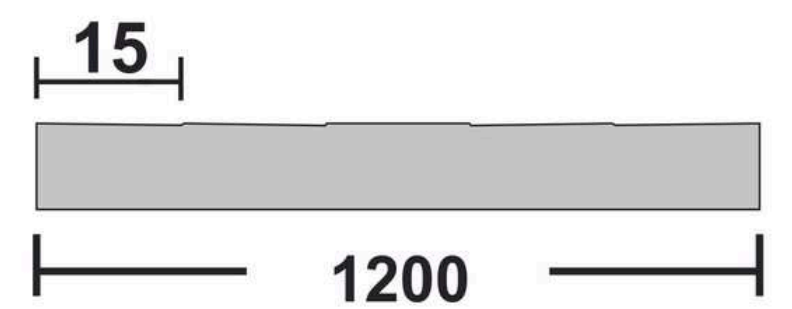

Flute Orientation

Article Code : Flex Gold
Standard Size (WxH) : 1200x3000mm
Standard Thickness : 9mm Laminated

*This is a creative photograph. Actual product may vary.
*Color may vary lot to lot. please ask for fresh sample before placing order.