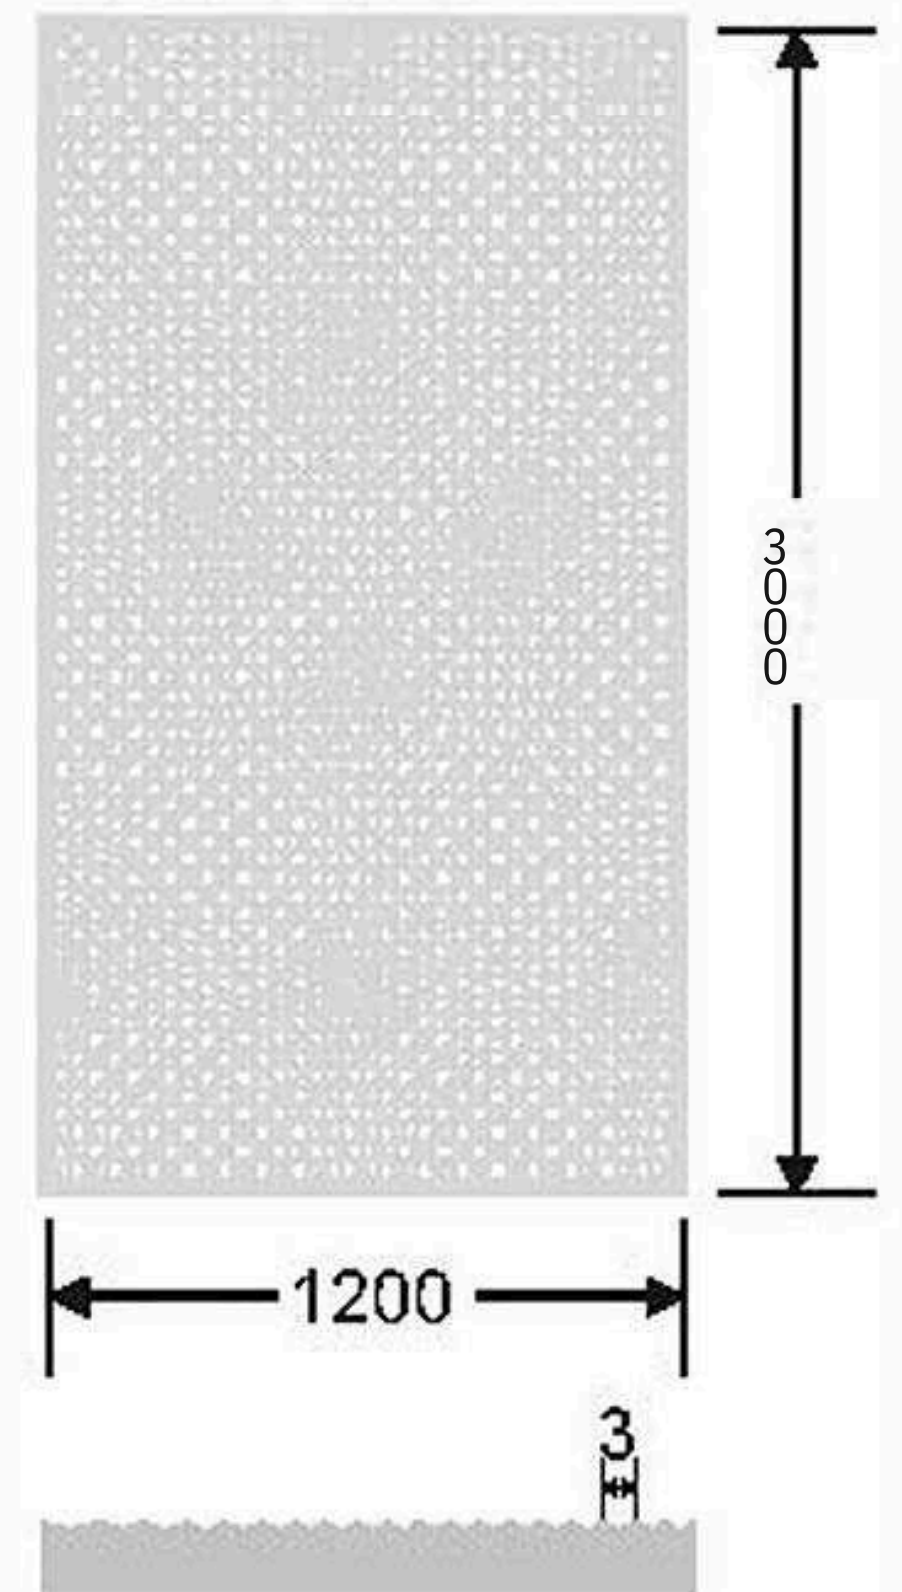

Flute Orientation