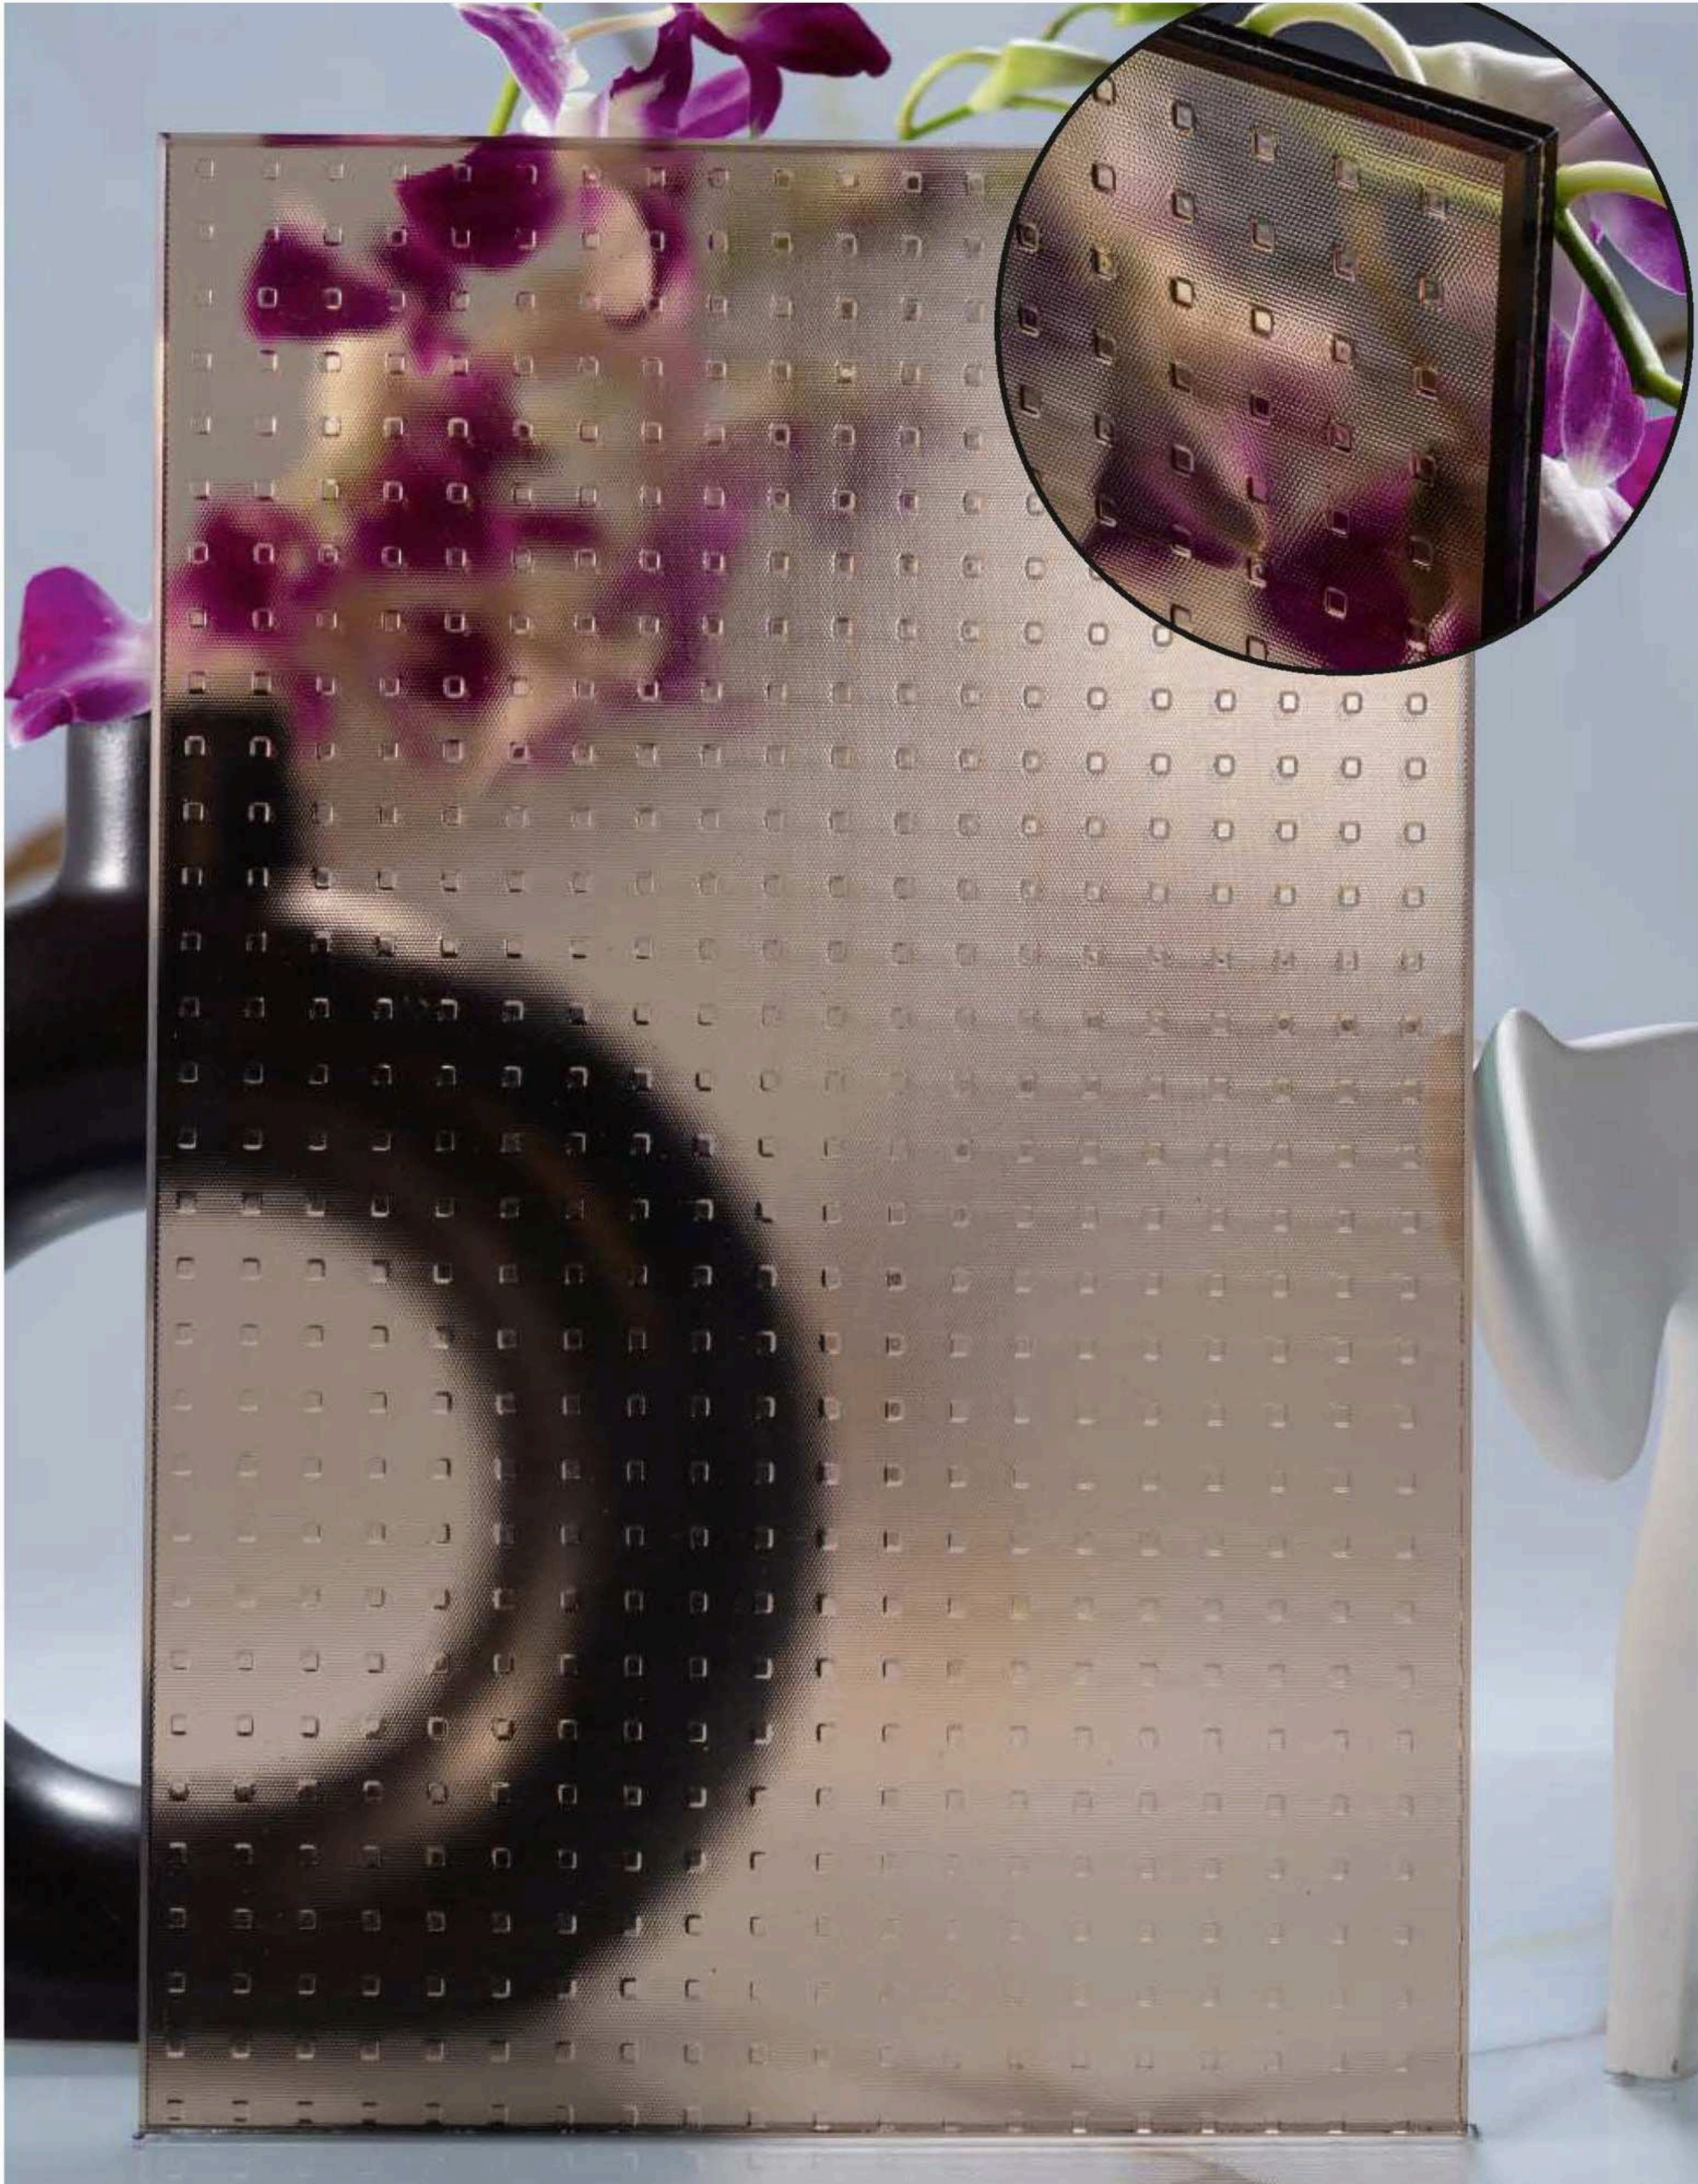

Article Code: Mist Square Copper Tinted
Standard Size (WxH) 1200x3000mm
Standard Thickness 10mm Laminated

*This is a creative photograph. Actual product may vary.
*Color may vary lot to lot. please ask for fresh sample before placing order.