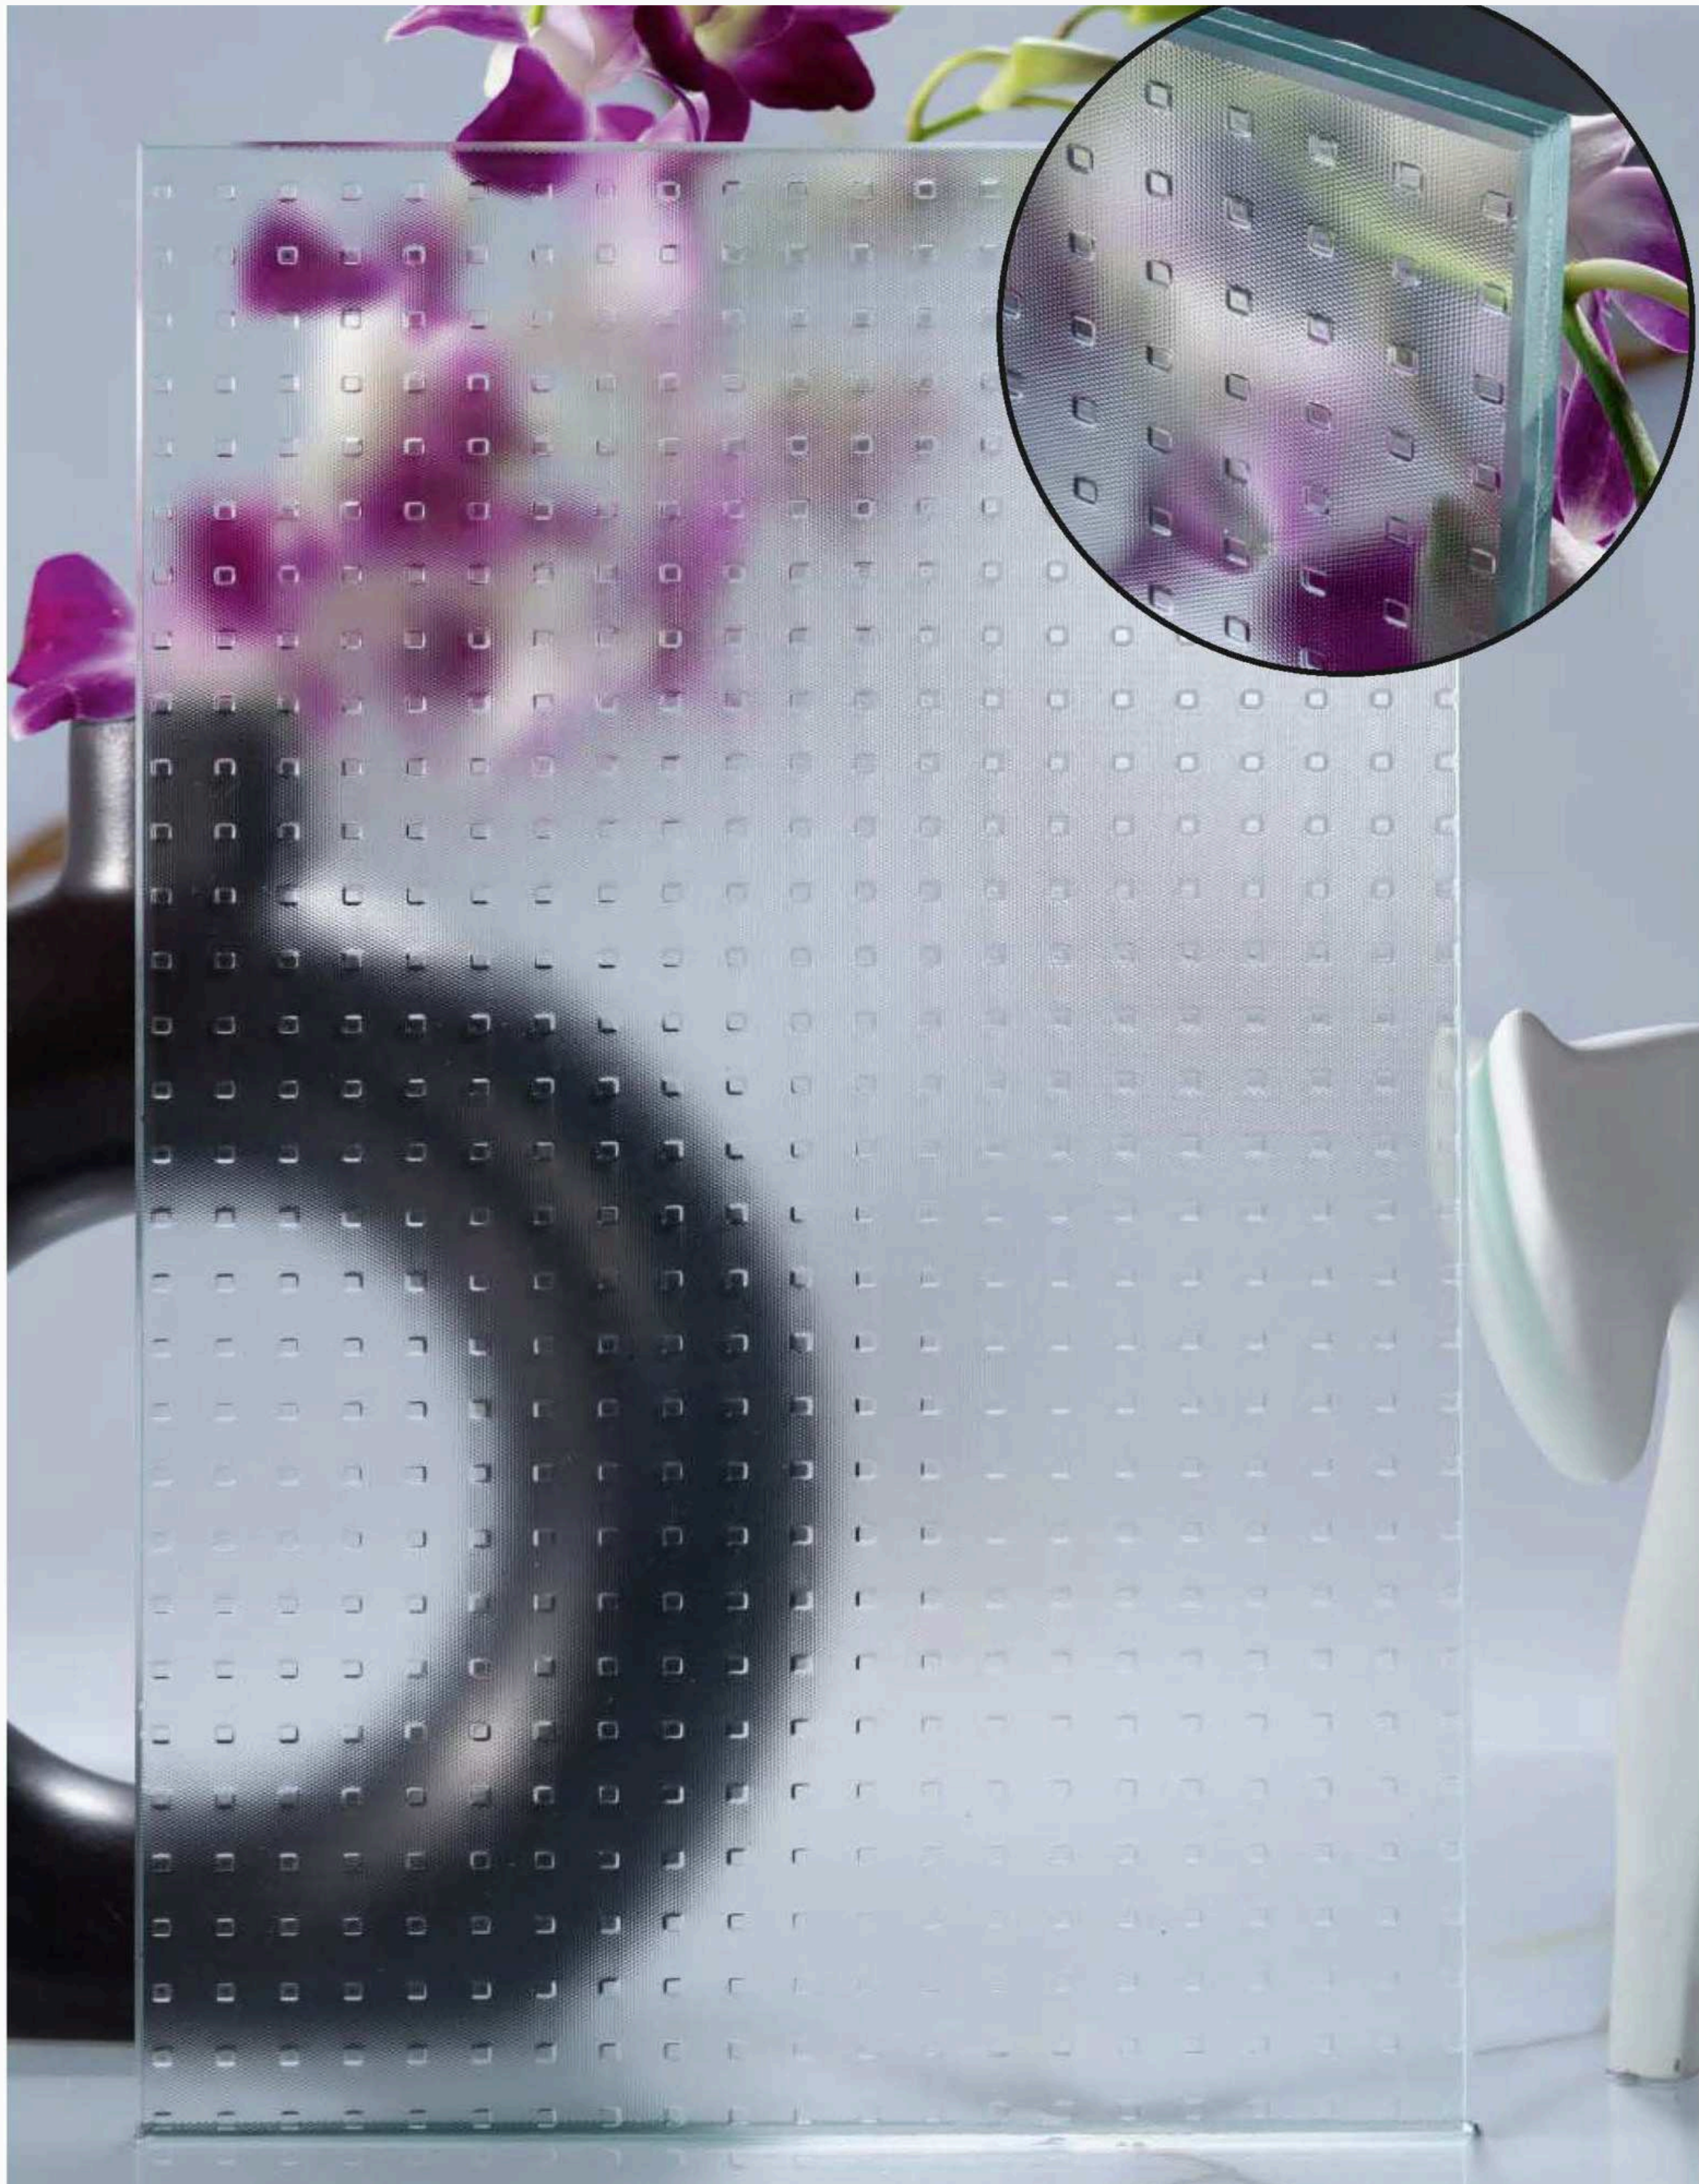

Article Code: Mist Square Extra Clear Matte
Standard Size (WxH) 1200x3000mm
Standard Thickness 10mm Laminated

*This is a creative photograph. Actual product may vary.
*Color may vary lot to lot. please ask for fresh sample before placing order.