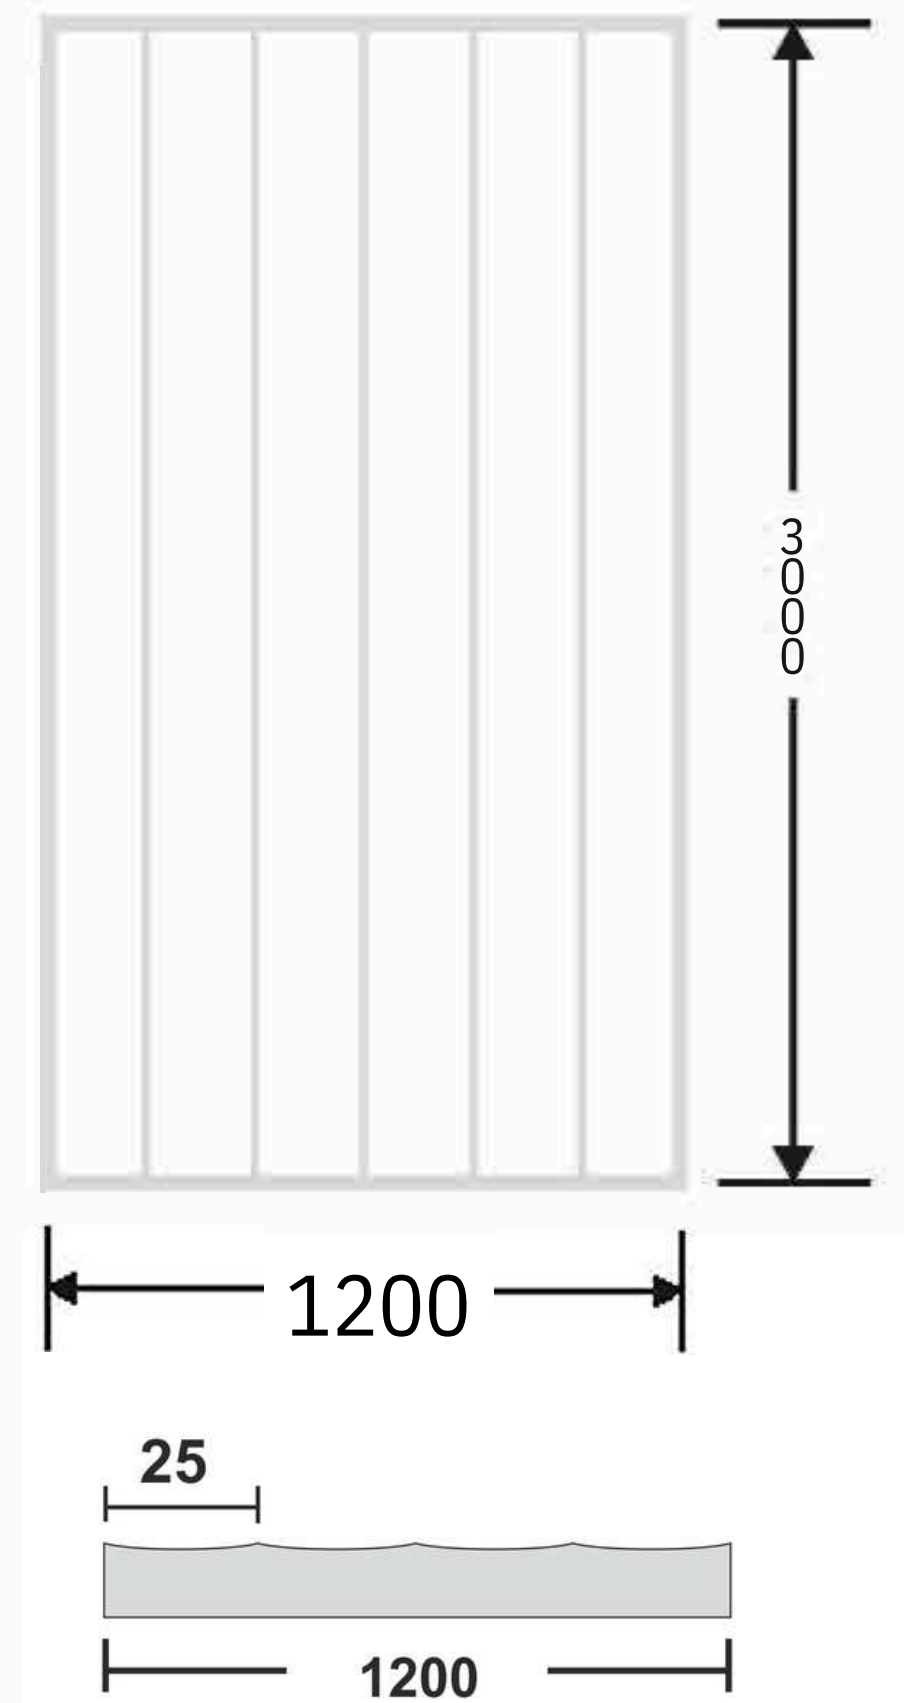

Line Orientation