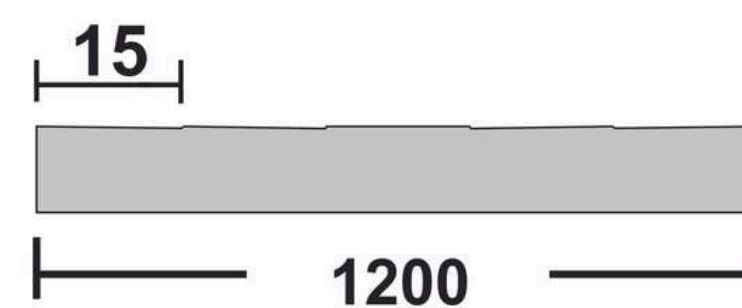

Flute Orientation

Article Code : Flex
Standard Size (WxH) : 1200x3000mm
Standard Thickness : 4mm Laminated

*This is a creative photograph. Actual product may vary.
*Color may vary lot to lot. please ask for fresh sample before placing order.