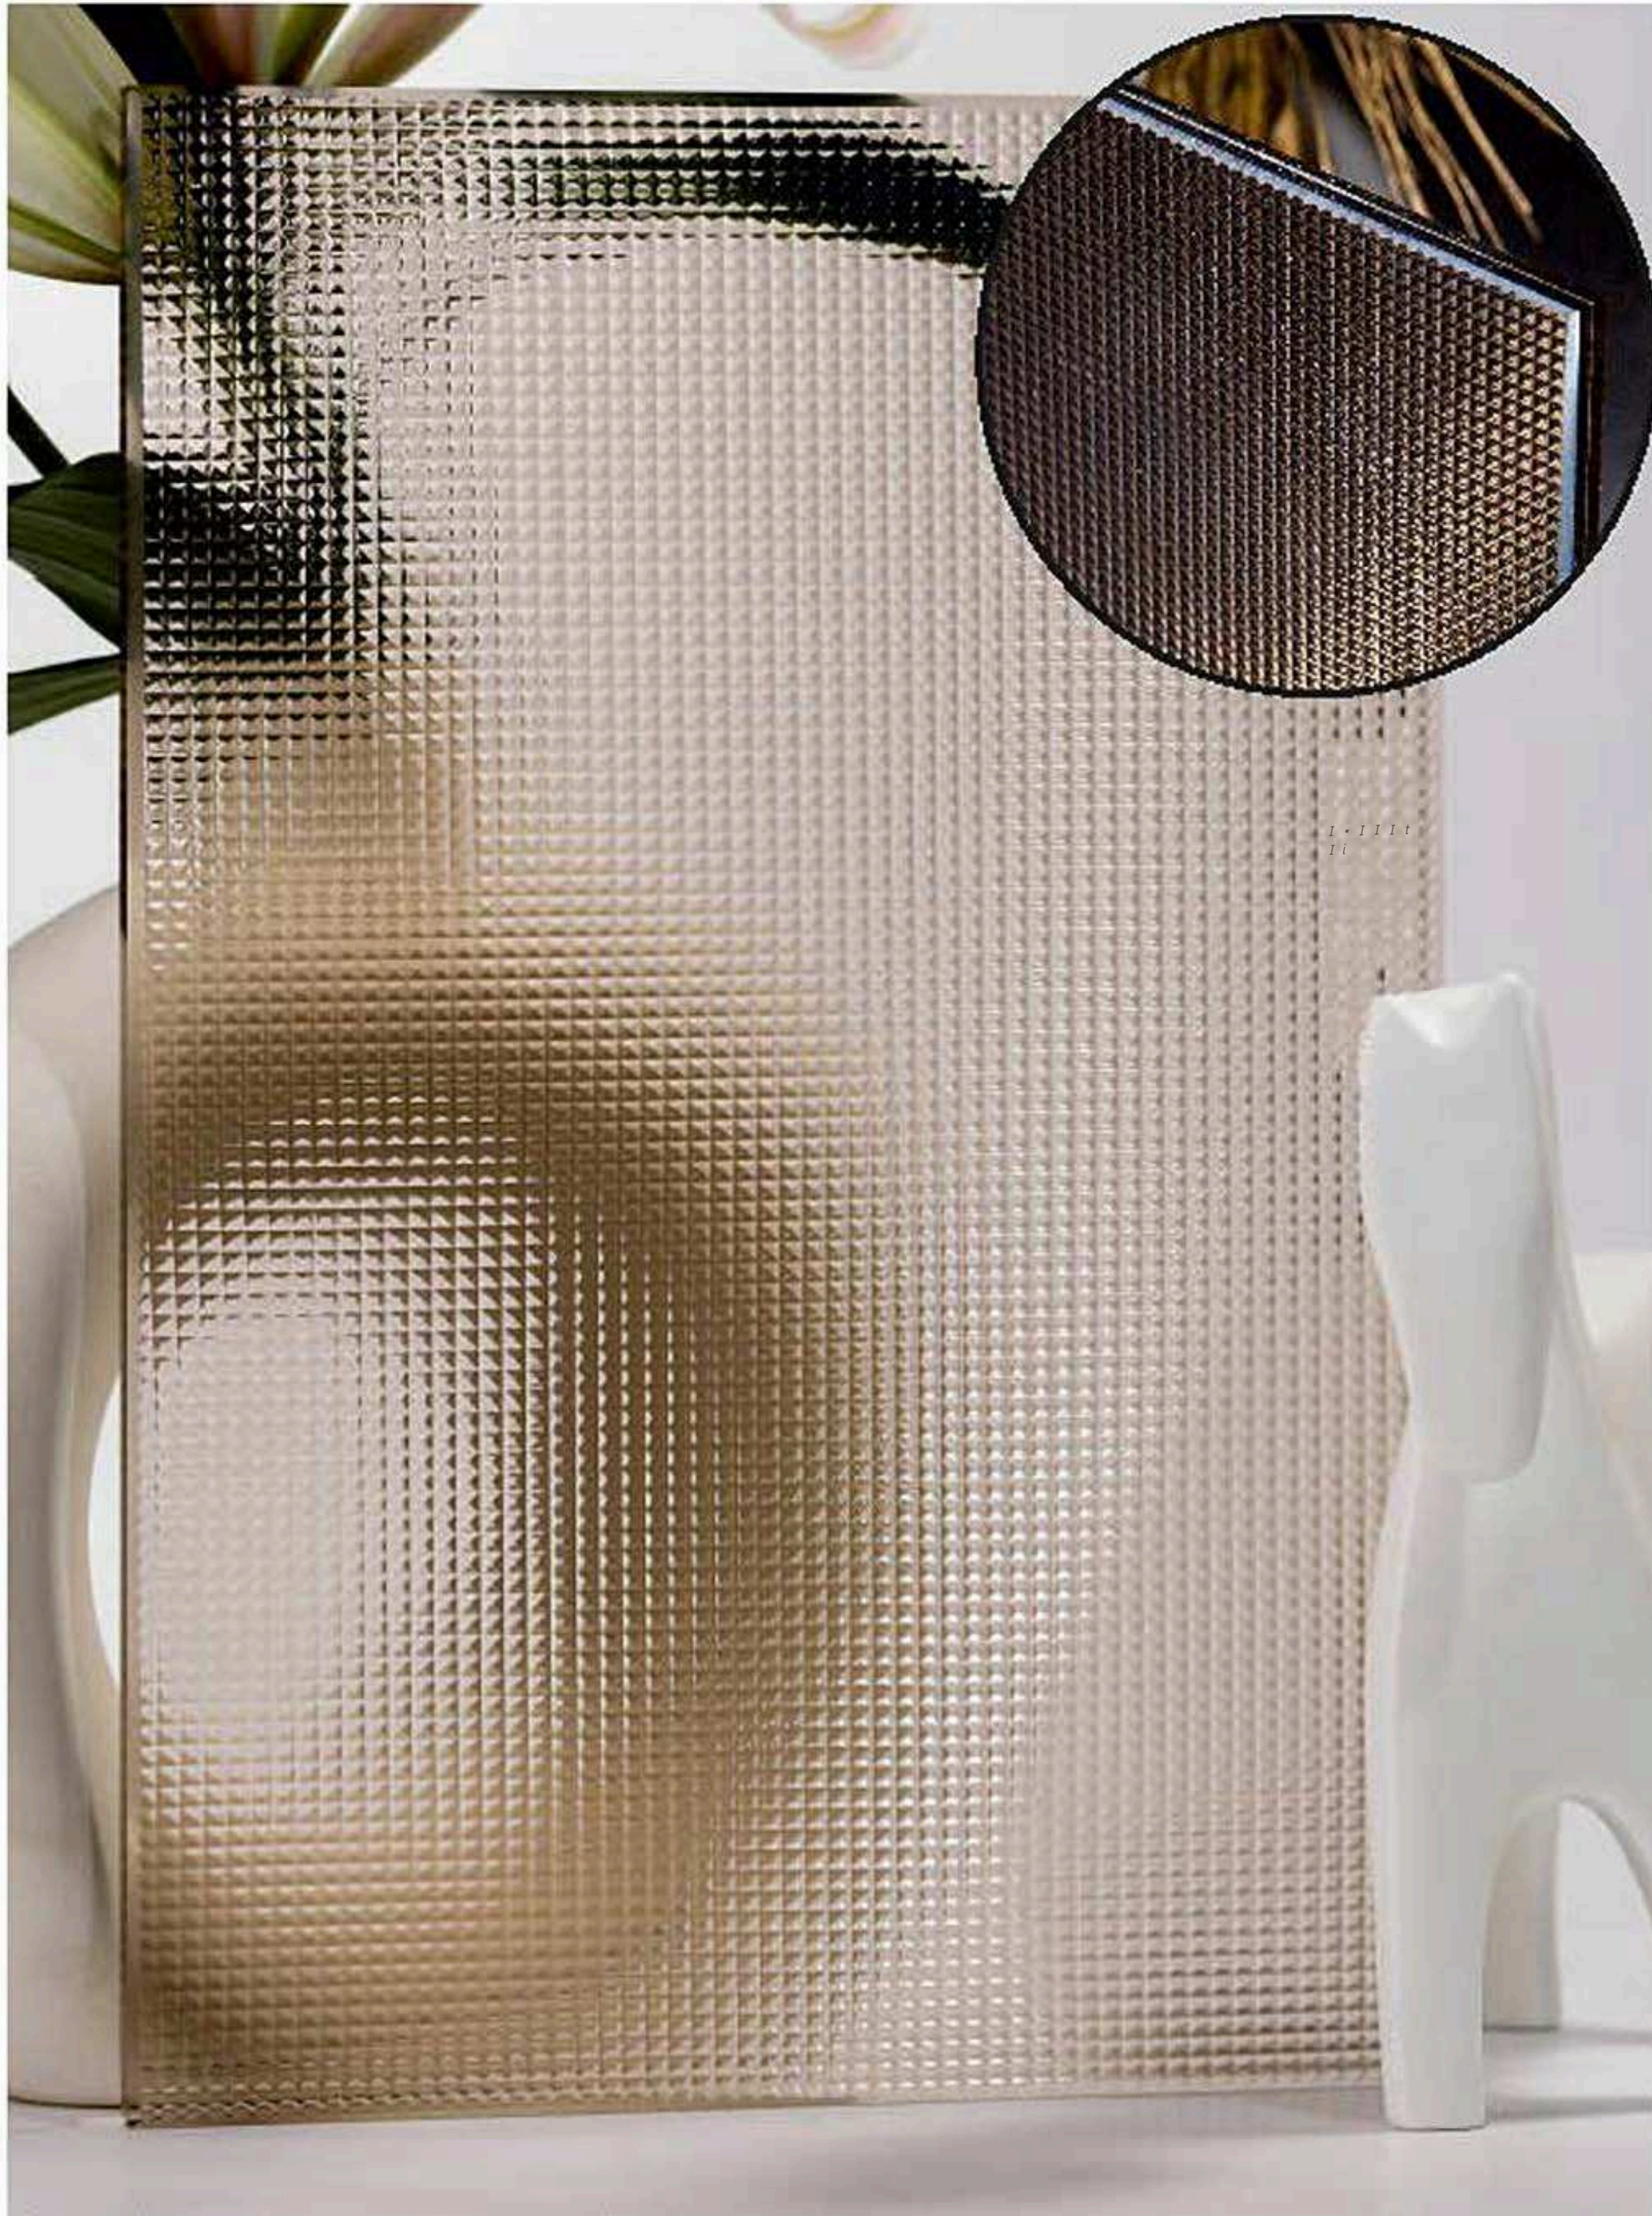

Article Code : Benz Brown
Standard Size (WxH) : 1200x3000mm
Standard Thickness : 10mm Laminated

*This is a creative photograph. Actual product may vary.
*Color may vary lot to lot. please ask for fresh sample before placing order.