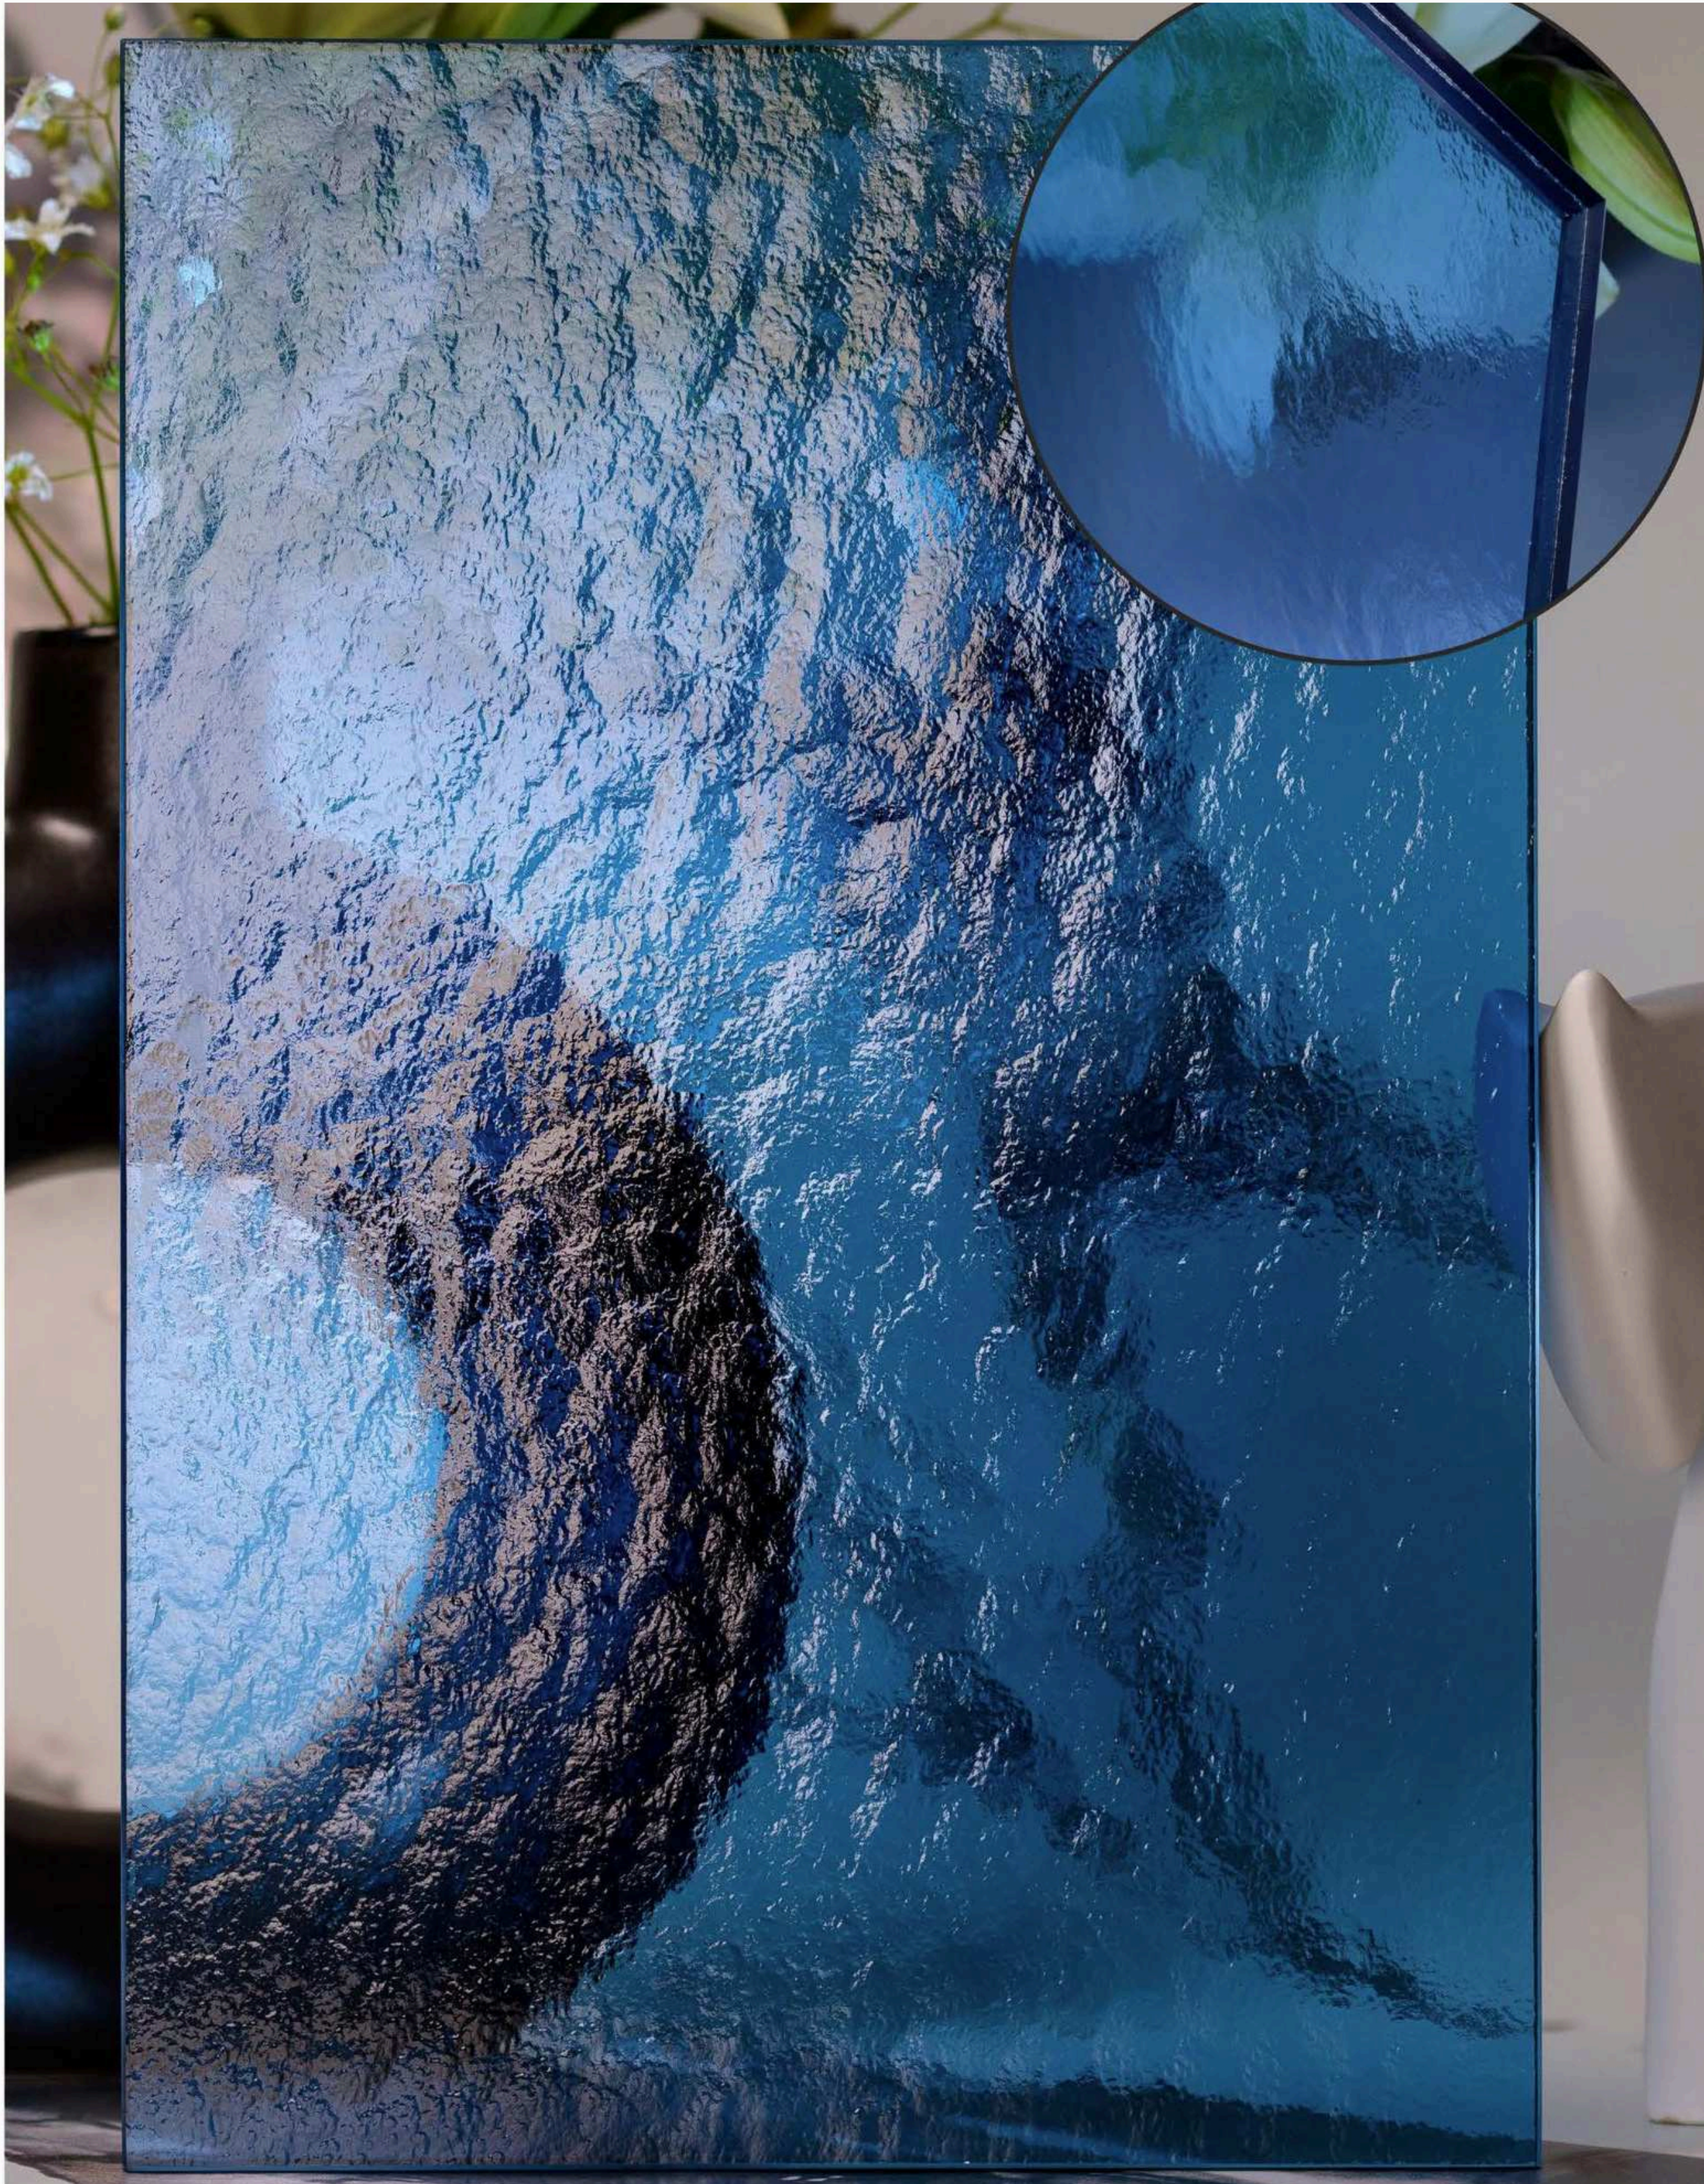

Article Code : Cloud Blue Tinted
Standard Size (WxH) : 1200x3000mm
Standard Thickness : 10mm Laminated

*This is a creative photograph. Actual product may vary.
*Color may vary lot to lot. please ask for fresh sample before placing order.