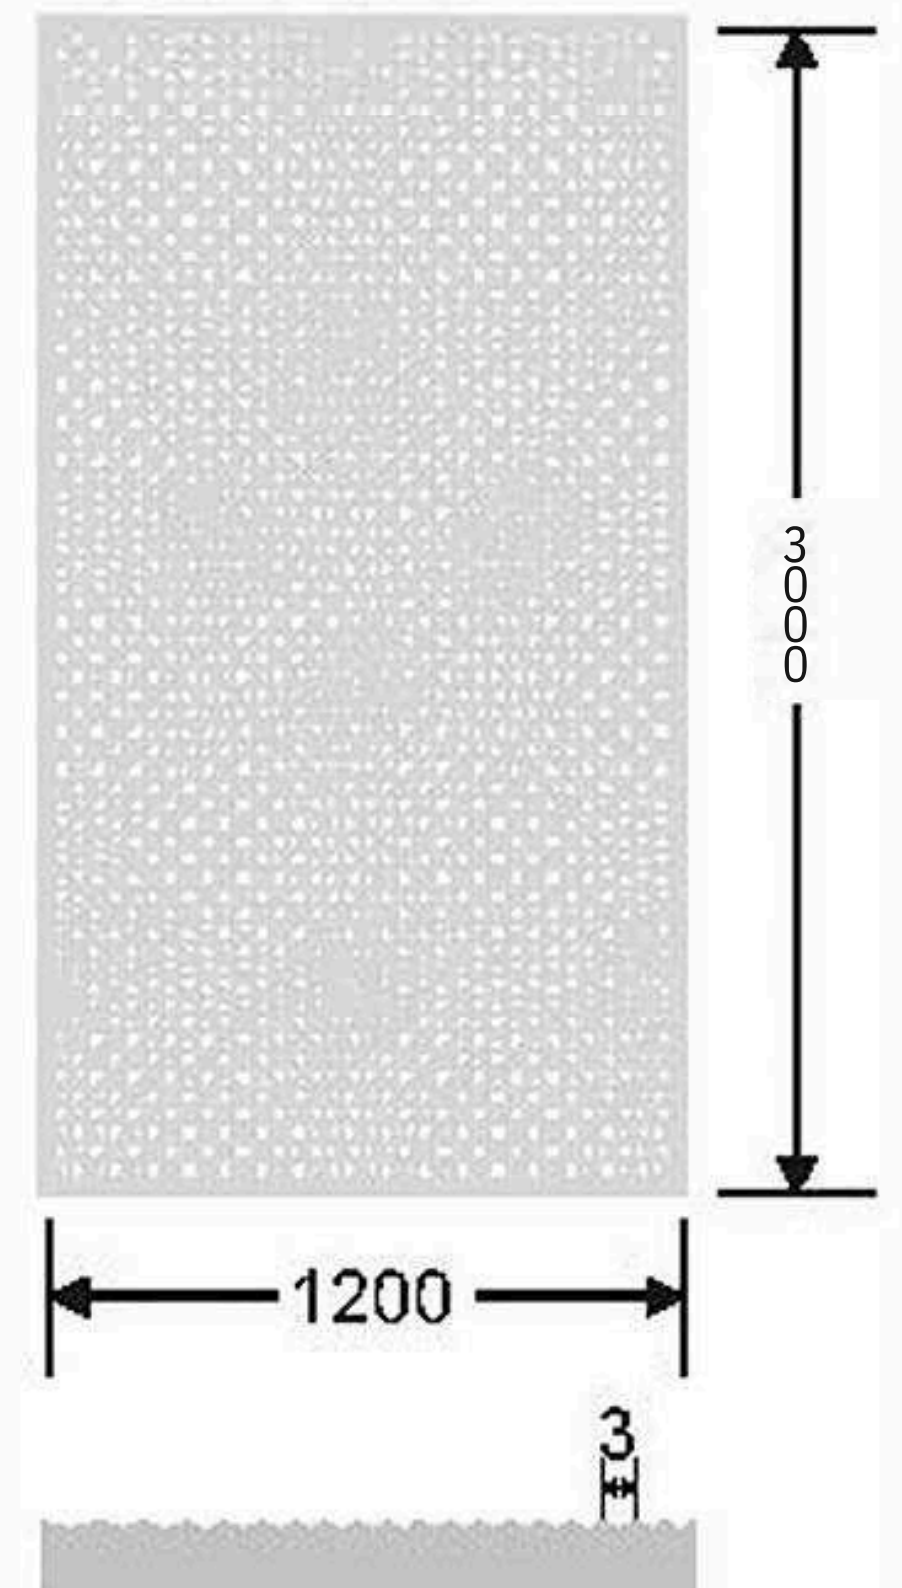

Flute Orientation