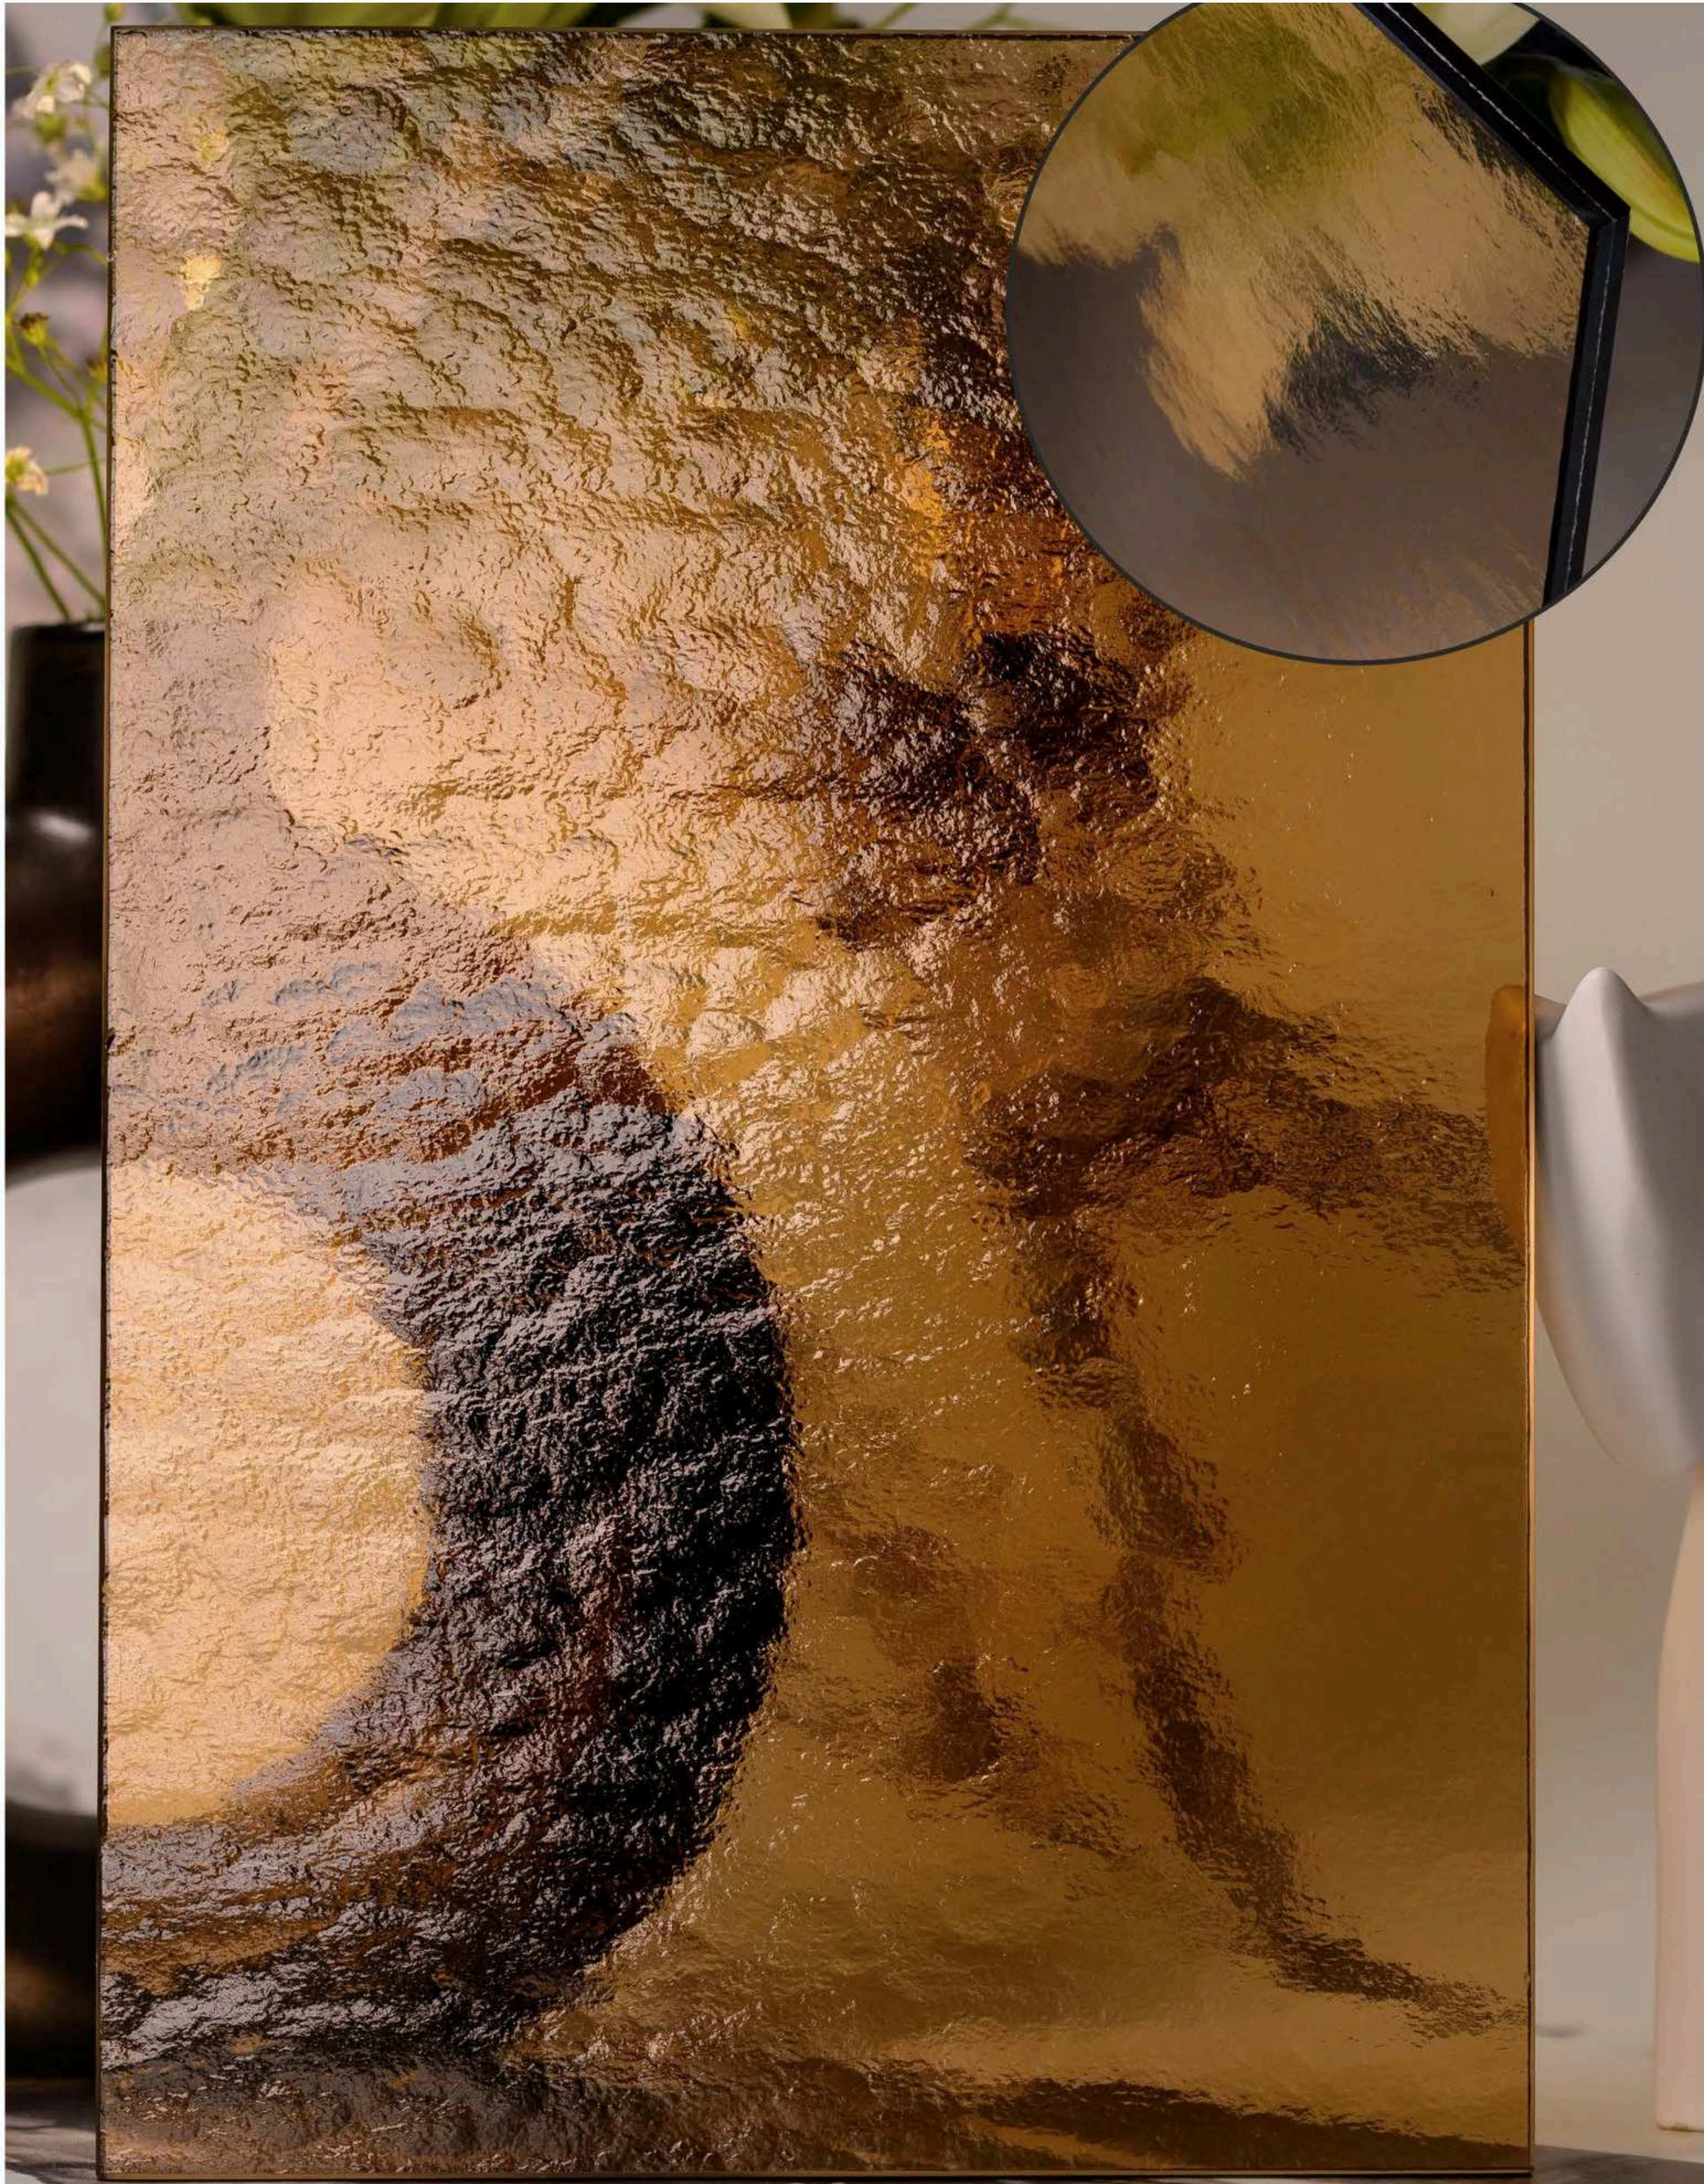

Article Code : Cloud Copper Tinted
Standard Size (WxH) 1200x3000mm Standard
Thickness : 10mm Laminated

*This is a creative photograph. Actual product may vary.
*Color may vary lot to lot. please ask for fresh sample before placing order.