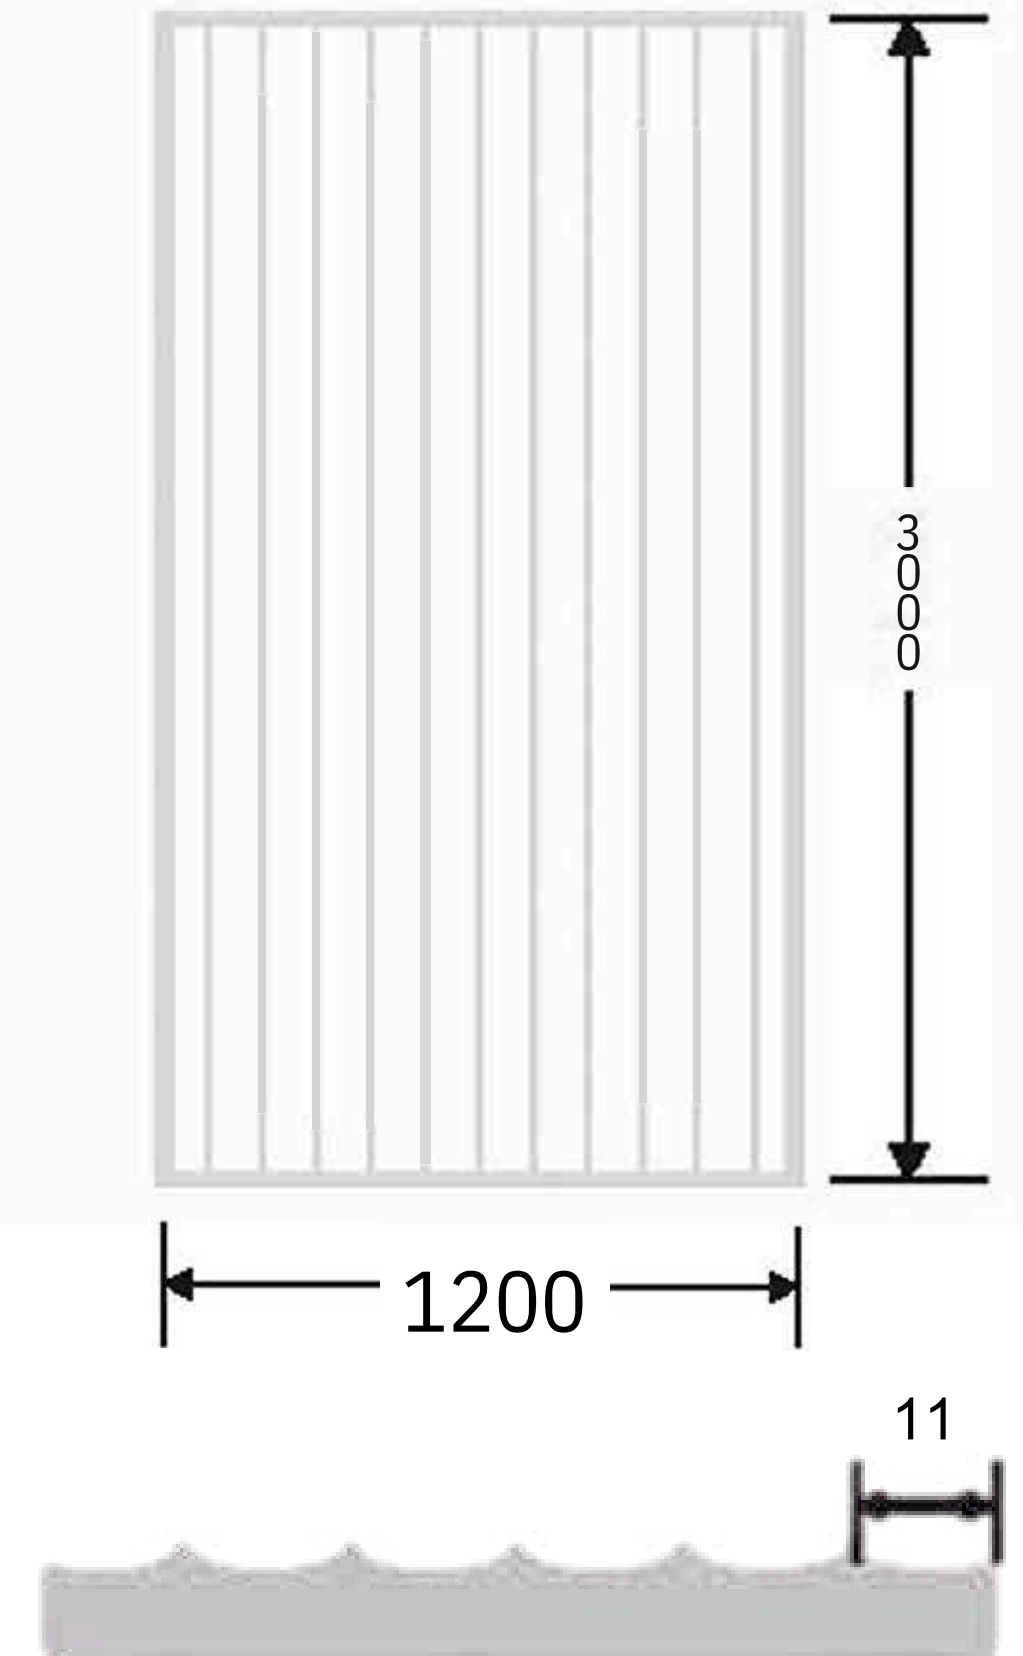

Flute Orientation

Article Code : Reeded Copper  
Standard Size (WxH): 1200x3000mm  
Standard Thickness : 10mm Laminated

\*This is a creative photograph. Actual product may vary.  
\*Color may vary lot to lot. please ask for fresh sample before placing order.