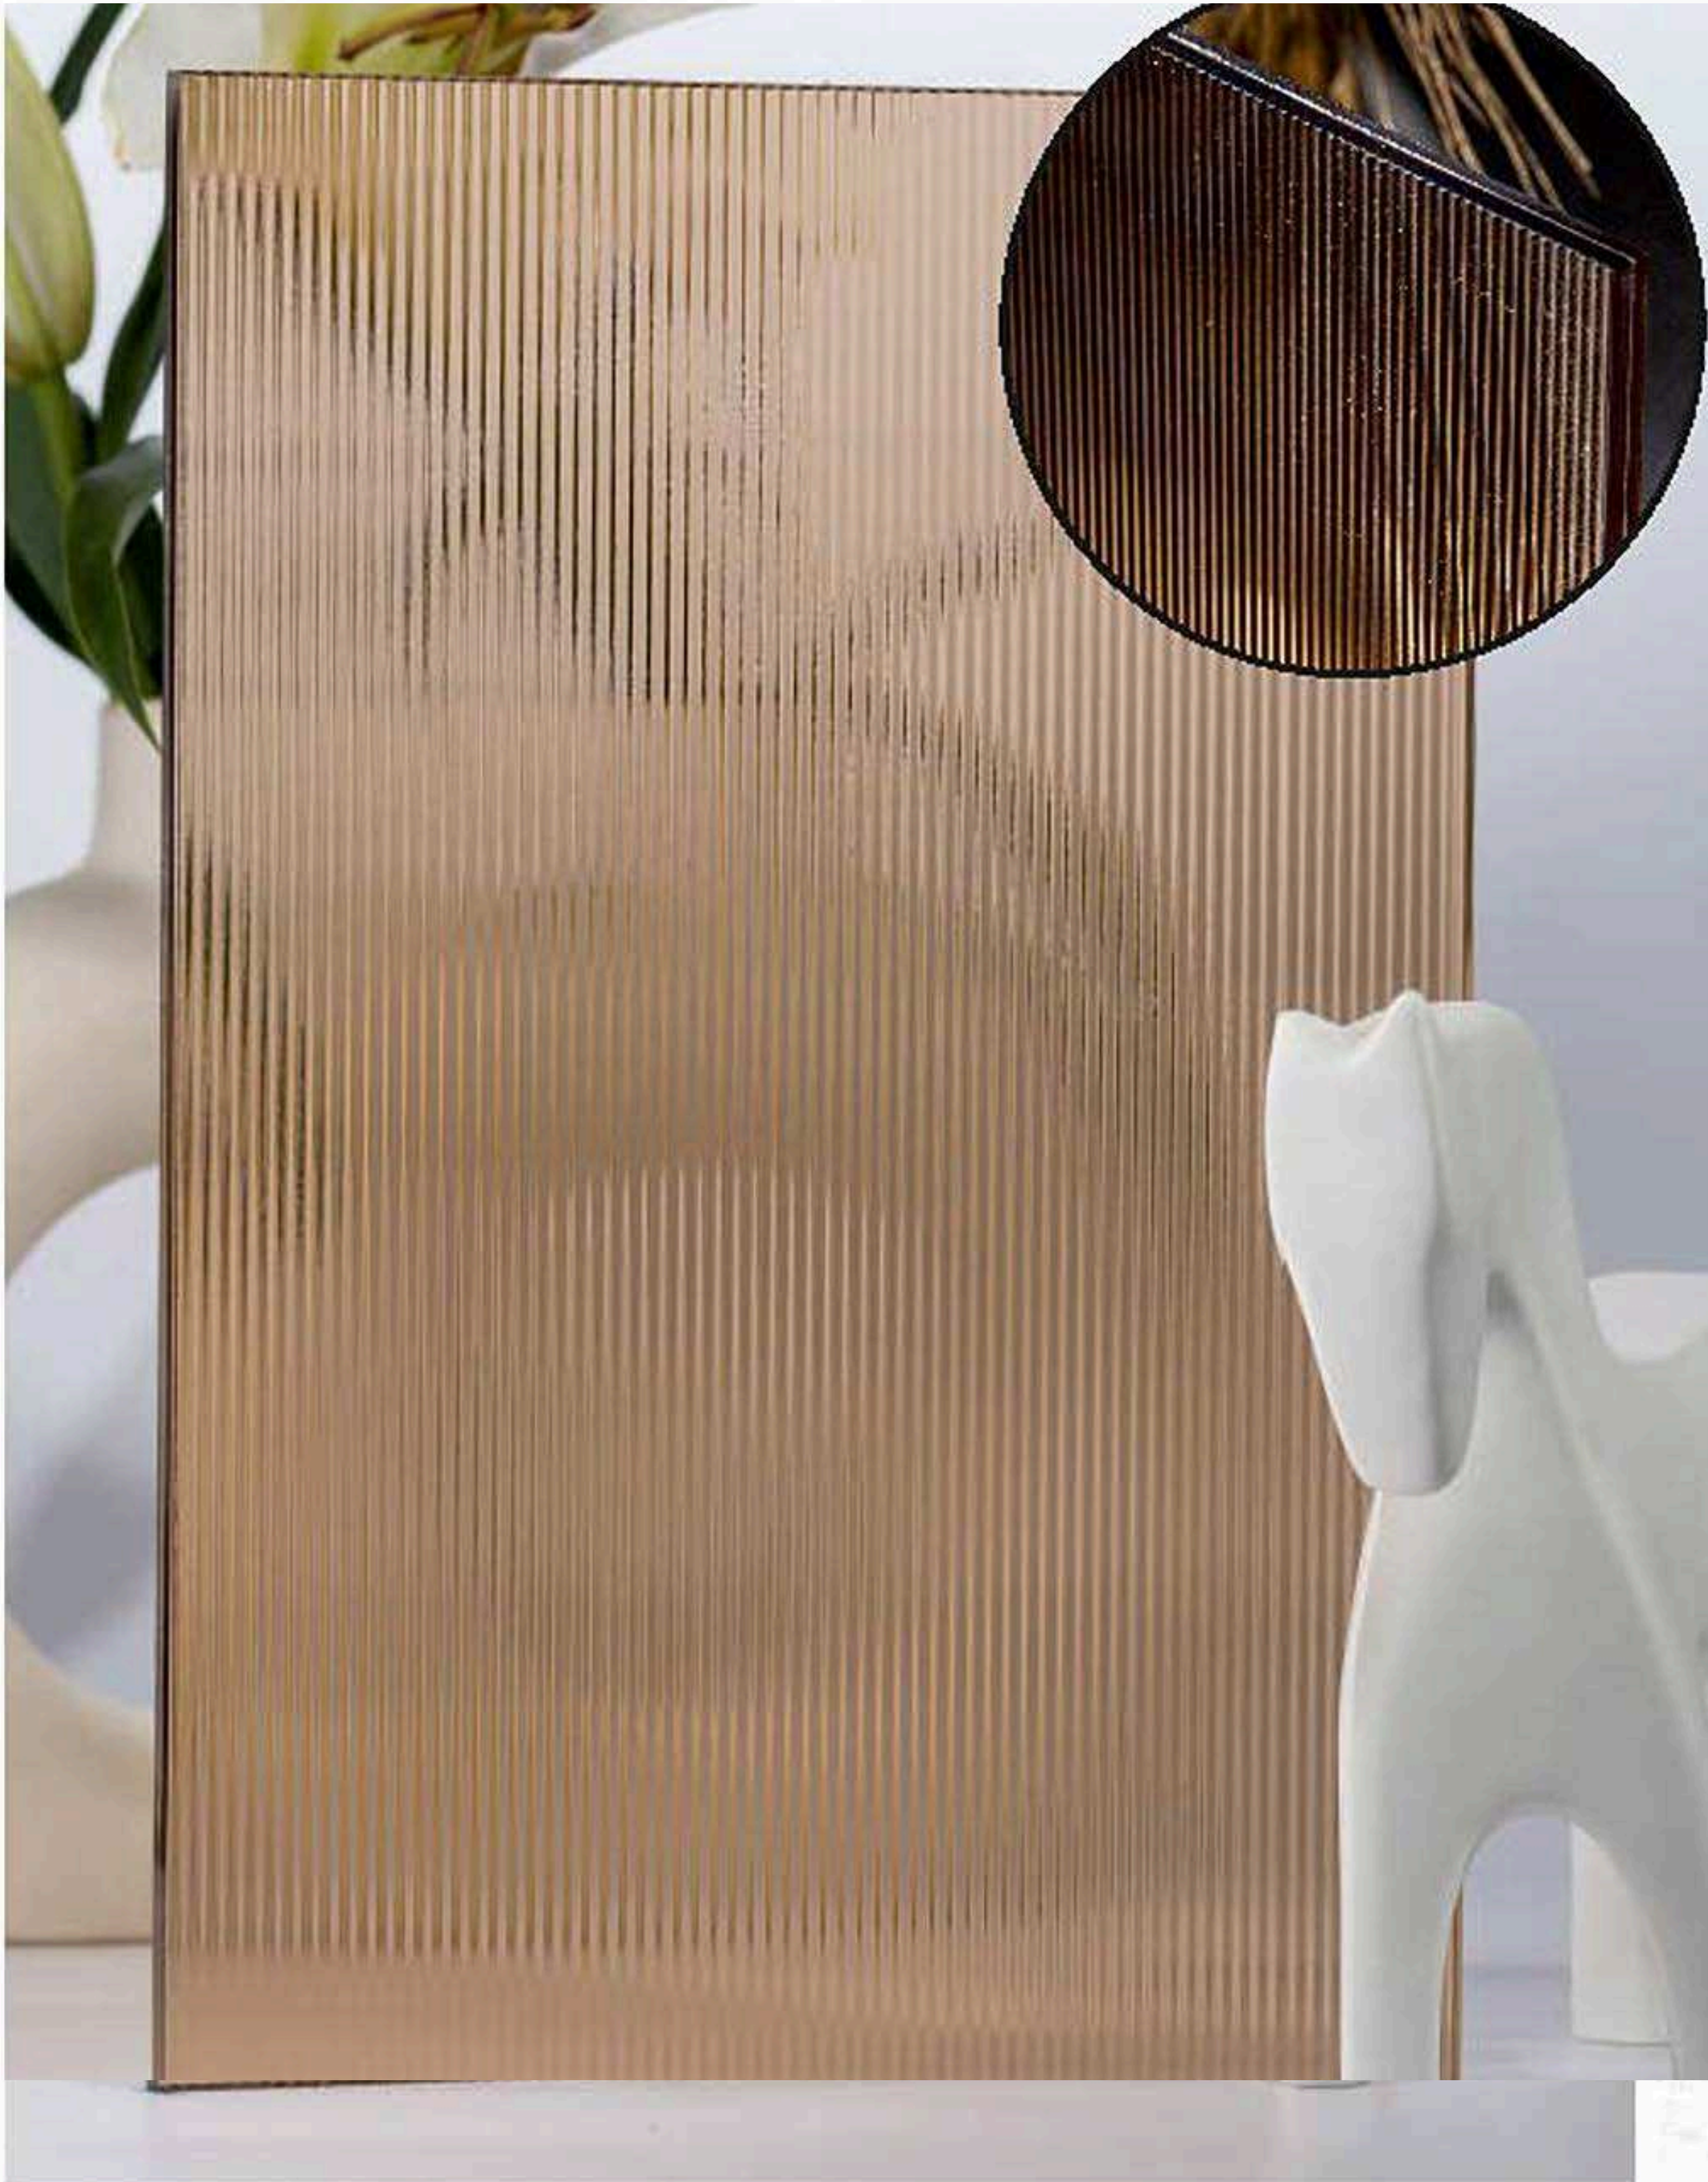

Article Code : Masterline Copper
Standard Size (WxH) : 1200x3000mm
Standard Thickness : 10mm Laminated

*This is a creative photograph. Actual product may vary.
*Color may vary lot to lot. please ask for fresh sample before placing order.