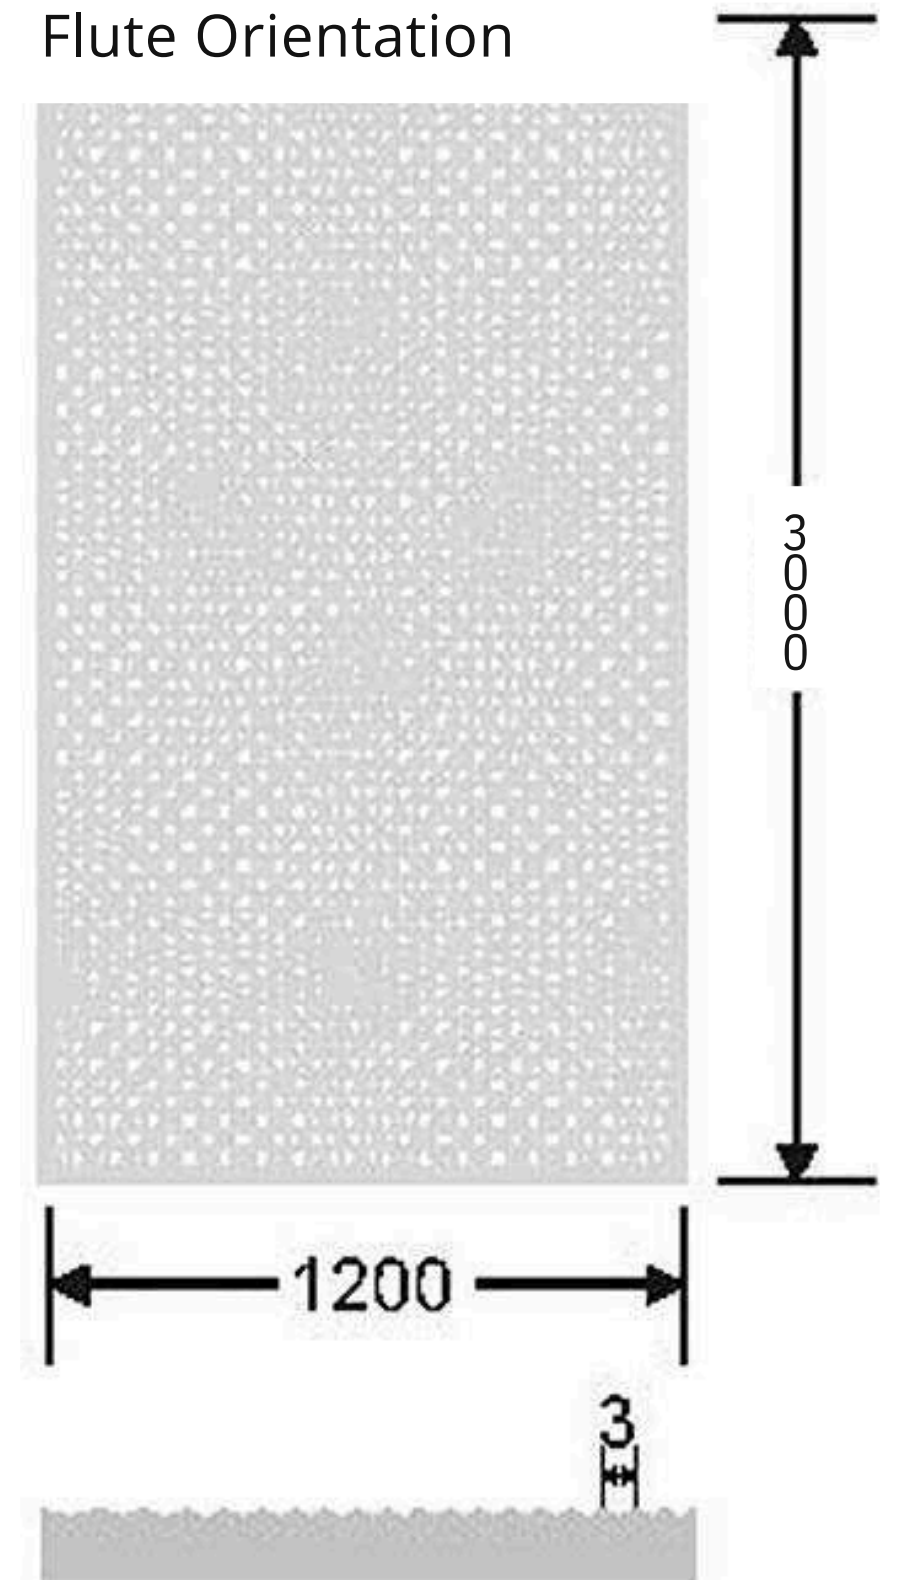

Flute Orientation