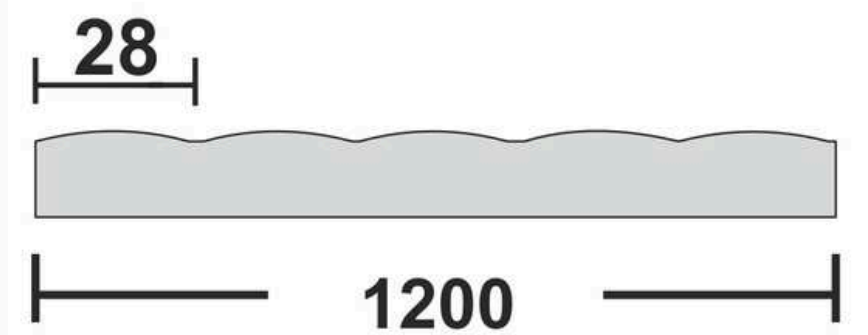

**Flute Orientation**

Article Code : Luxe Brown  
Standard Size (WxH) : 1200x3000mm  
Standard Thickness : 9mm Laminated

\*This is a creative photograph. Actual product may vary.  
\*Color may vary lot to lot. please ask for fresh sample before placing order.

**Flute Orientation**

Article Code : Luxe Copper  
Standard Size (WxH) : 1200x3000mm  
Standard Thickness : 9mm Laminated

\*This is a creative photograph. Actual product may vary.  
\*Color may vary lot to lot. please ask for fresh sample before placing order.