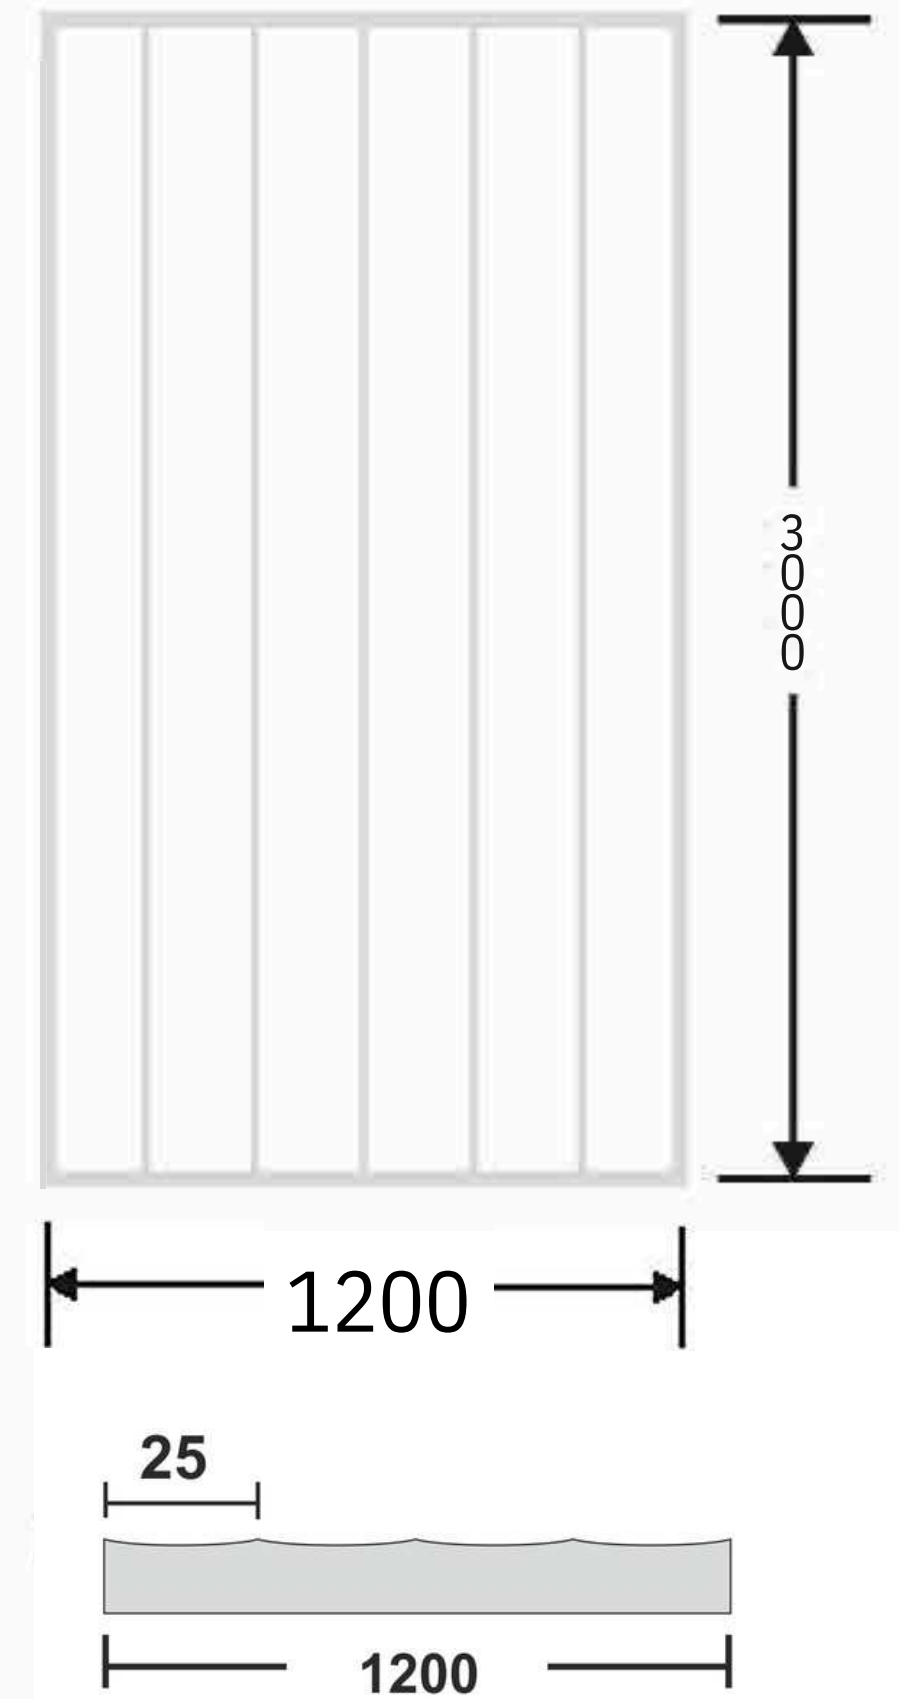

Line Orientation