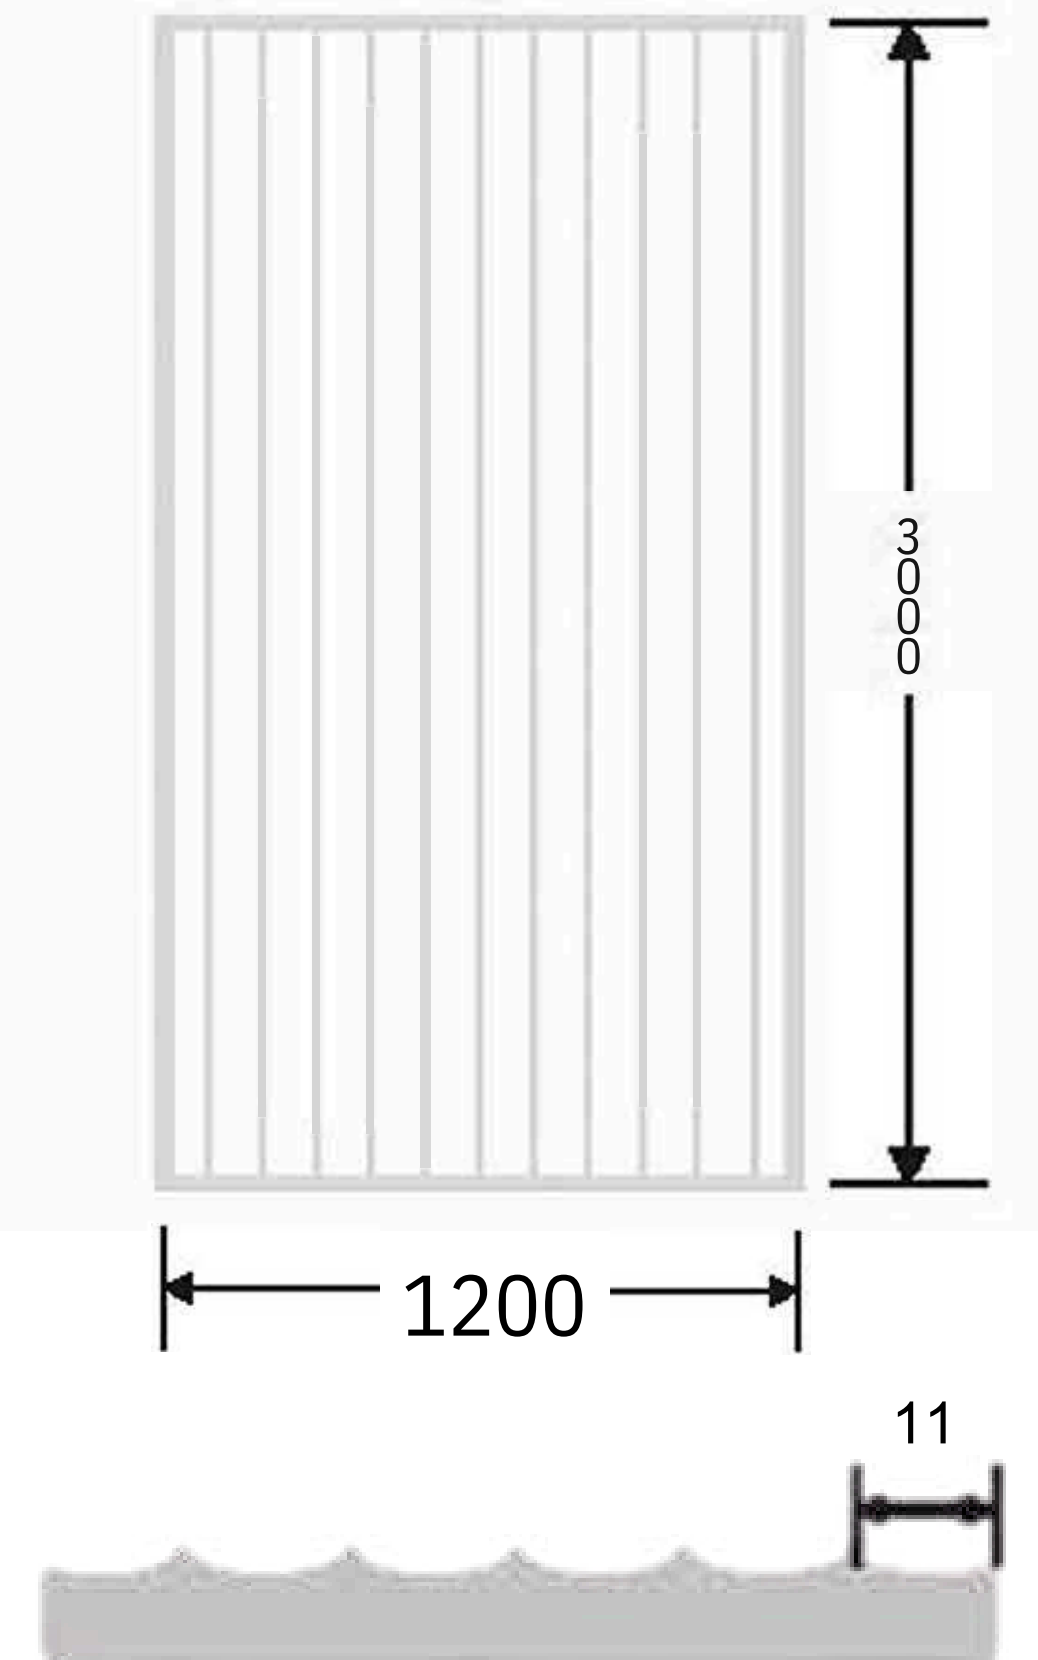

Flute Orientation

Article Code : Reeded  
Standard Size (WxH) : 1200x3000mm  
Standard Thickness : 8mm

\*This is a creative photograph. Actual product may vary.  
\*Color may vary lot to lot. please ask for fresh sample before placing order.

Flute Orientation

Article Code : Reeded Matt  
Standard Size (WxH) : 1200x3000mm  
Standard Thickness : 10mm Laminated

\*This is a creative photograph. Actual product may vary.  
\*Color may vary lot to lot. please ask for fresh sample before placing order.

Flute Orientation

Article Code : Reeded Gold  
Standard Size (WxH) : 1200x3000mm  
Standard Thickness : 10mm Laminated

\*This is a creative photograph. Actual product may vary.  
\*Color may vary lot to lot. please ask for fresh sample before placing order.