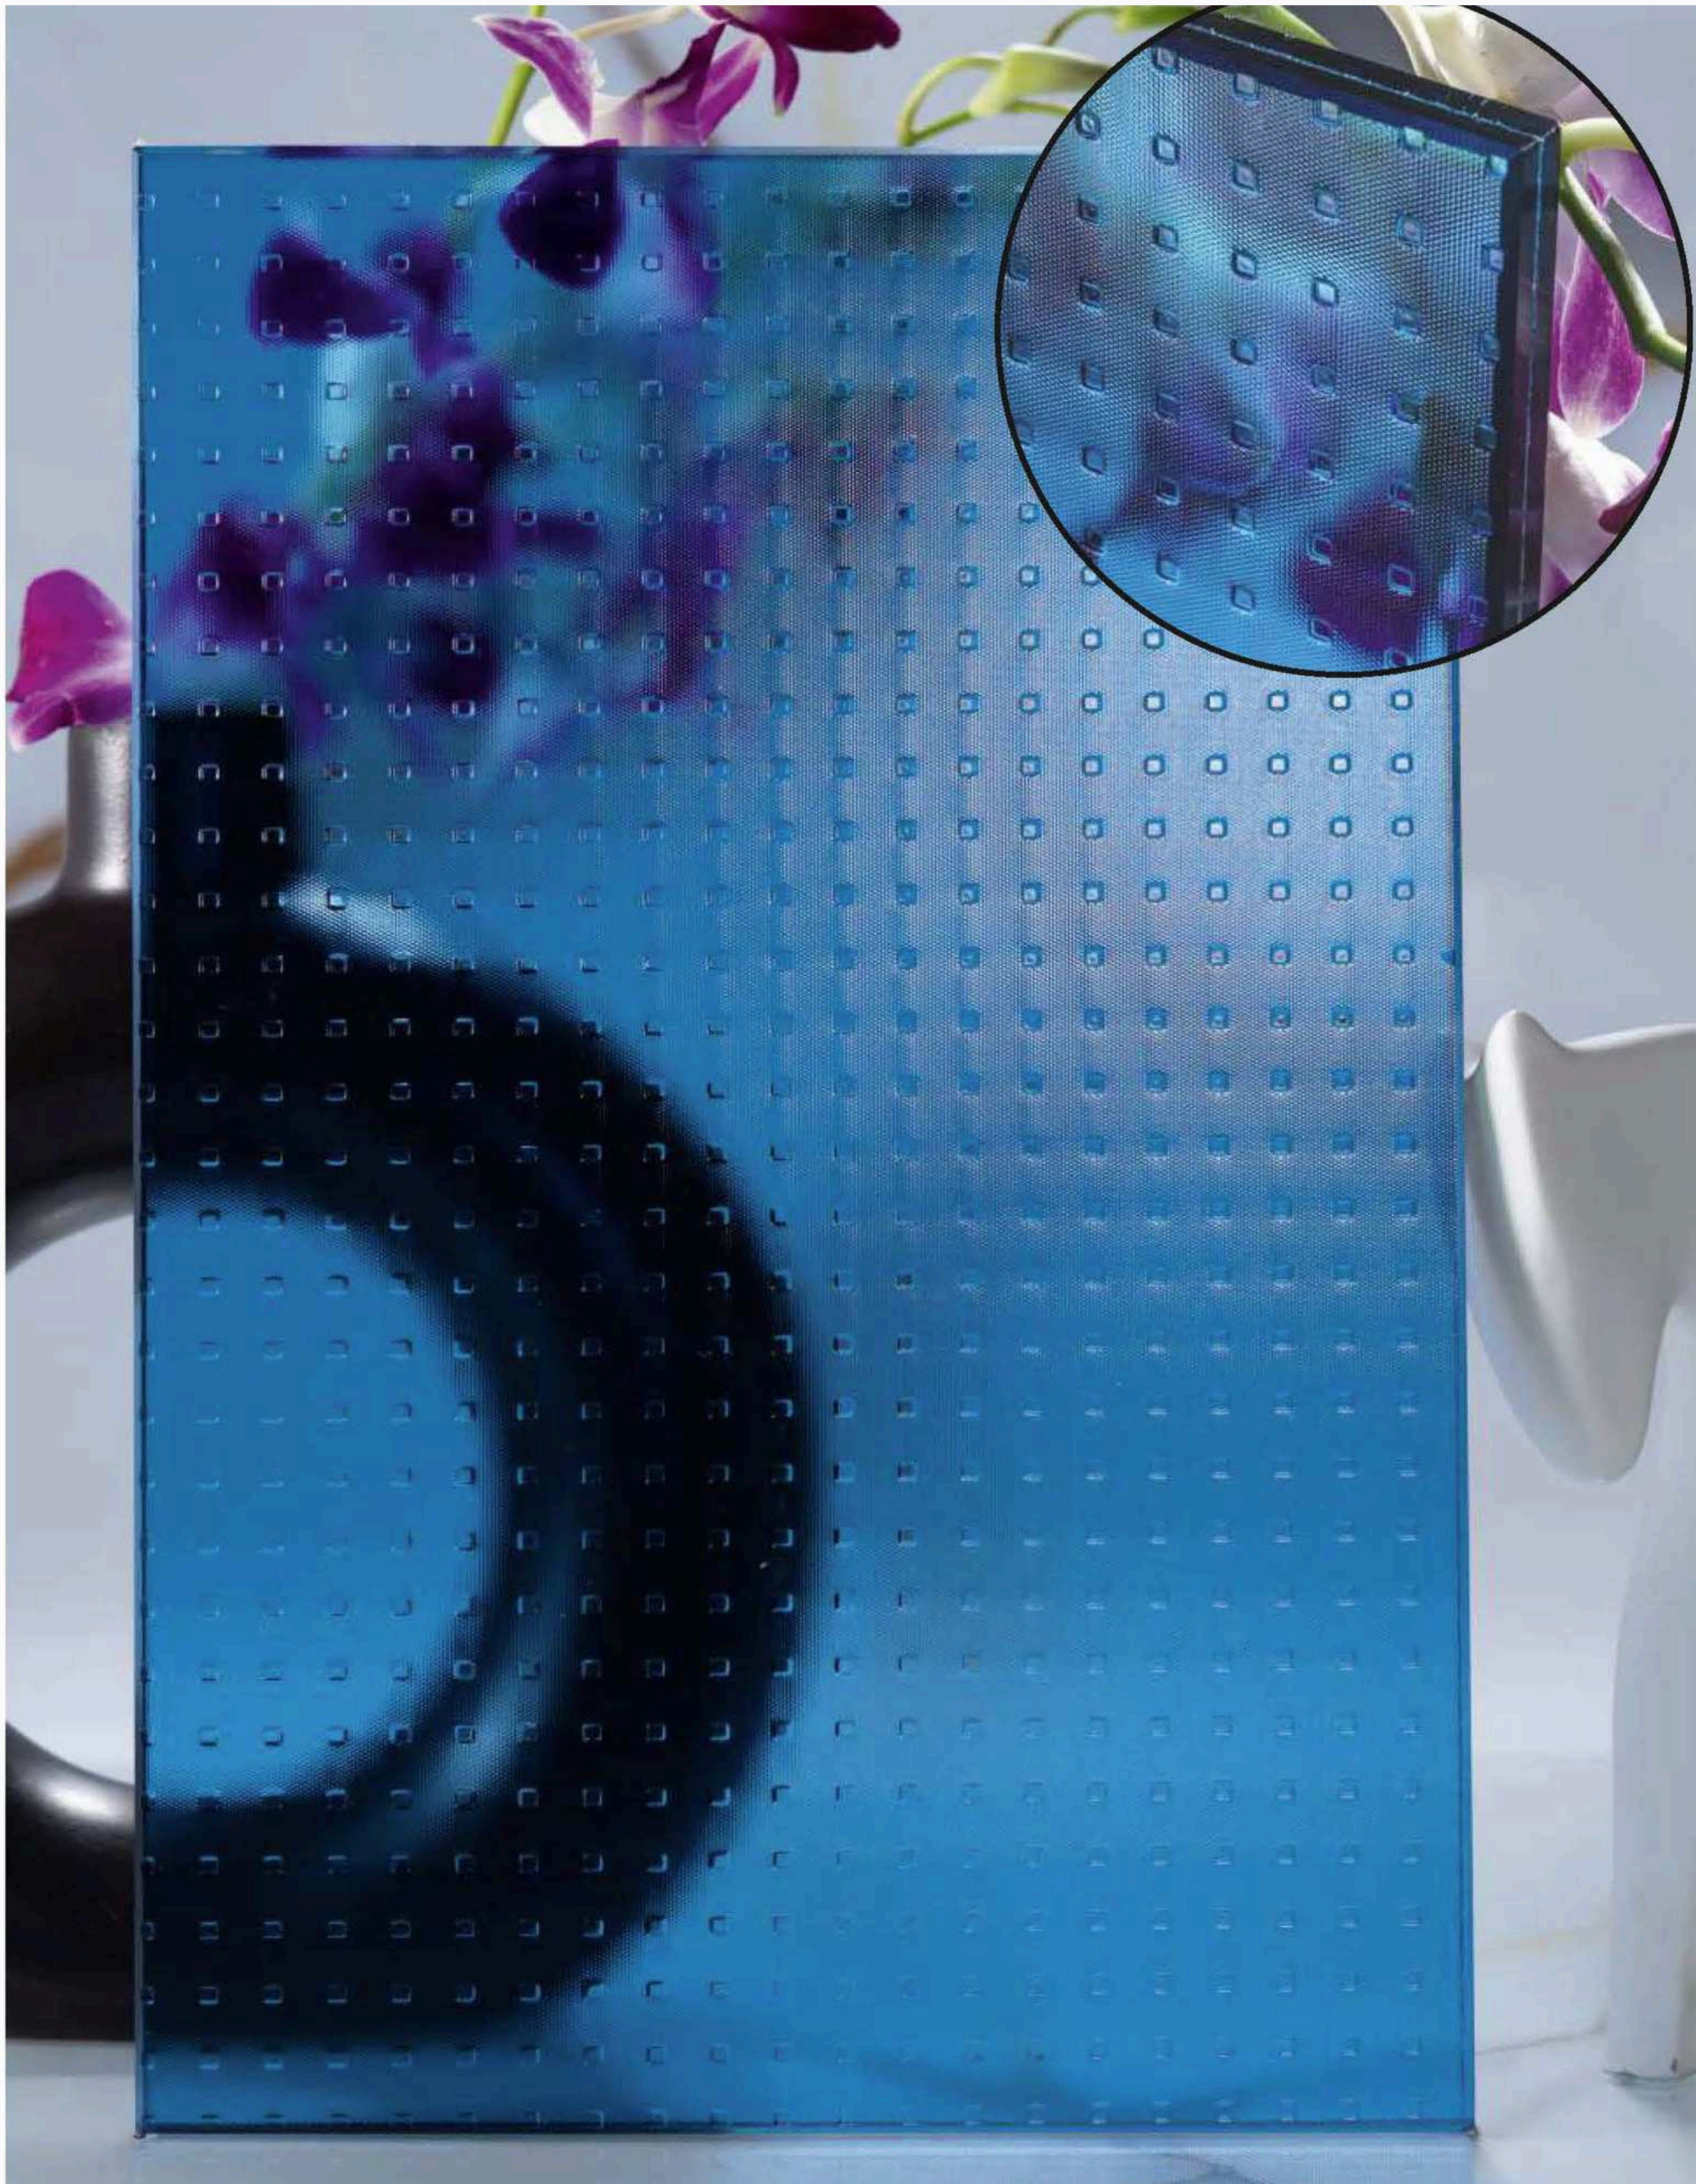

Article Code:Mist Square Blue Tinted
Standard Size (WxH) 1200x3000mm
Standard Thickness 10mm Laminated

*This is a creative photograph. Actual product may vary.
*Color may vary lot to lot. please ask for fresh sample before placing order.