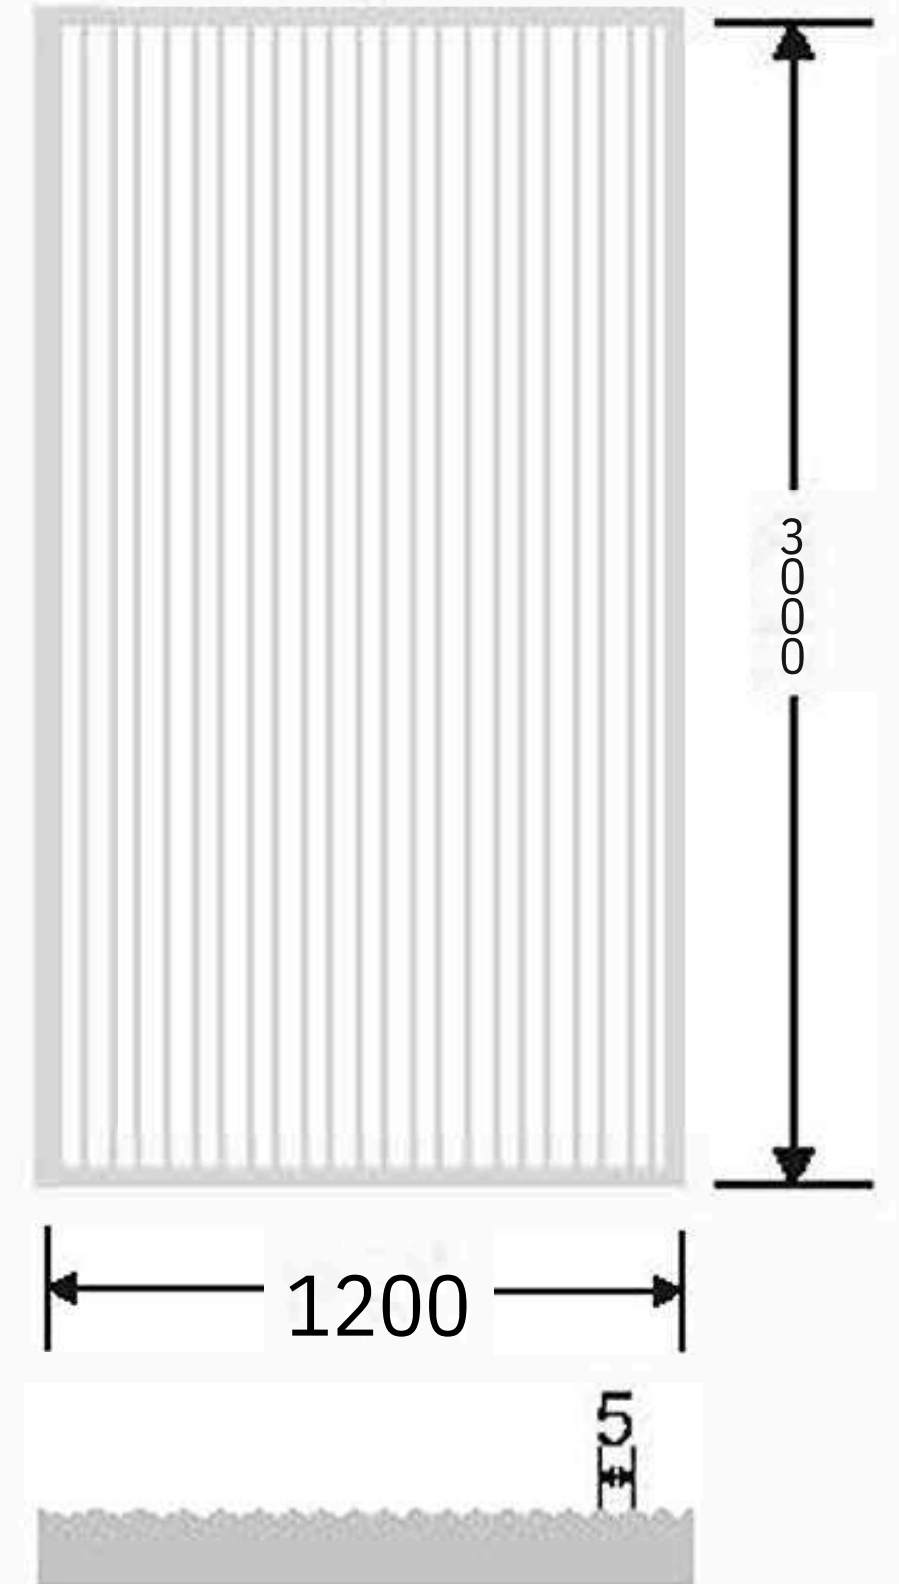

Flute Orientation

Article Code : Reeded Copper  
Standard Size (WxH): 1200x3000mm  
Standard Thickness : 10mm Laminated

\*This is a creative photograph. Actual product may vary.  
\*Color may vary lot to lot. please ask for fresh sample before placing order.

Flute Orientation

Article Code : Masterline  
Standard Size (WxH) : 1200x3000 mm  
Standard Thickness : 8mm

\*This is a creative photograph. Actual product may vary.  
\*Color may vary lot to lot. please ask for fresh sample before placing order.

Flute Orientation

Article Code : Masterline Matte  
Standard Size (WxH) : 1200x3000mm  
Standard Thickness : 10mm Laminated

\*This is a creative photograph. Actual product may vary.  
\*Color may vary lot to lot. please ask for fresh sample before placing order.

Flute Orientation

Article Code : Masterline Gold  
Standard Size (WxH) : 1200x3000mm  
Standard Thickness : 10mm Laminated

\*This is a creative photograph. Actual product may vary.  
\*Color may vary lot to lot. please ask for fresh sample before placing order.