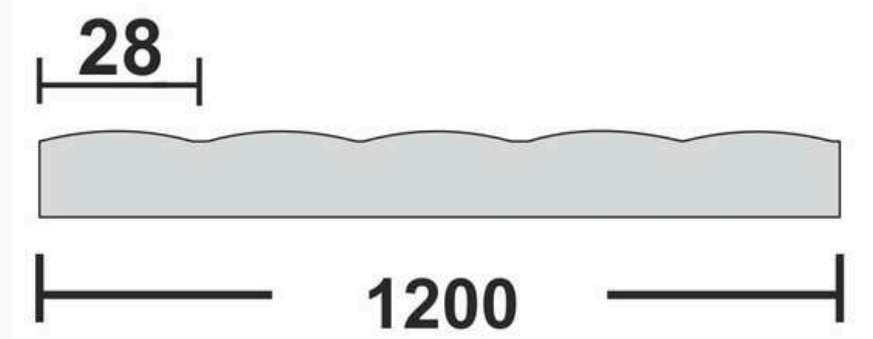

Flute Orientation

Article Code : Luxe Blue
Standard Size (WxH) : 1200x3000mm
Standard Thickness : 9mm Laminated

*This is a creative photograph. Actual product may vary.
*Color may vary lot to lot. please ask for fresh sample before placing order.