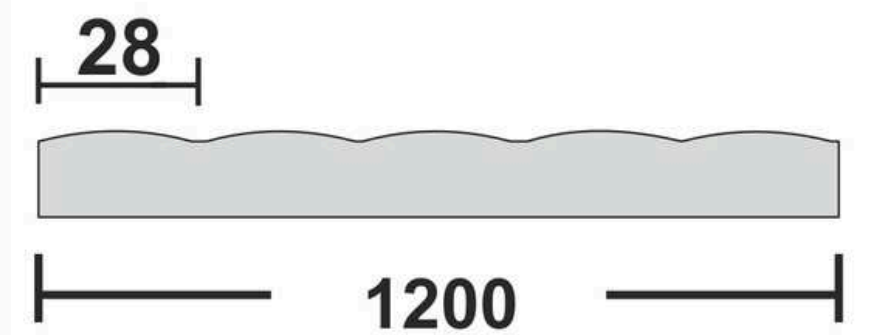

Flute Orientation

Article Code :Luxe Grey
Standard Size (WxH) : 1200x3000mm
Standard Thickness : 9mm Laminated

*This is a creative photograph. Actual product may vary.
*Color may vary lot to lot. please ask for fresh sample before placing order.