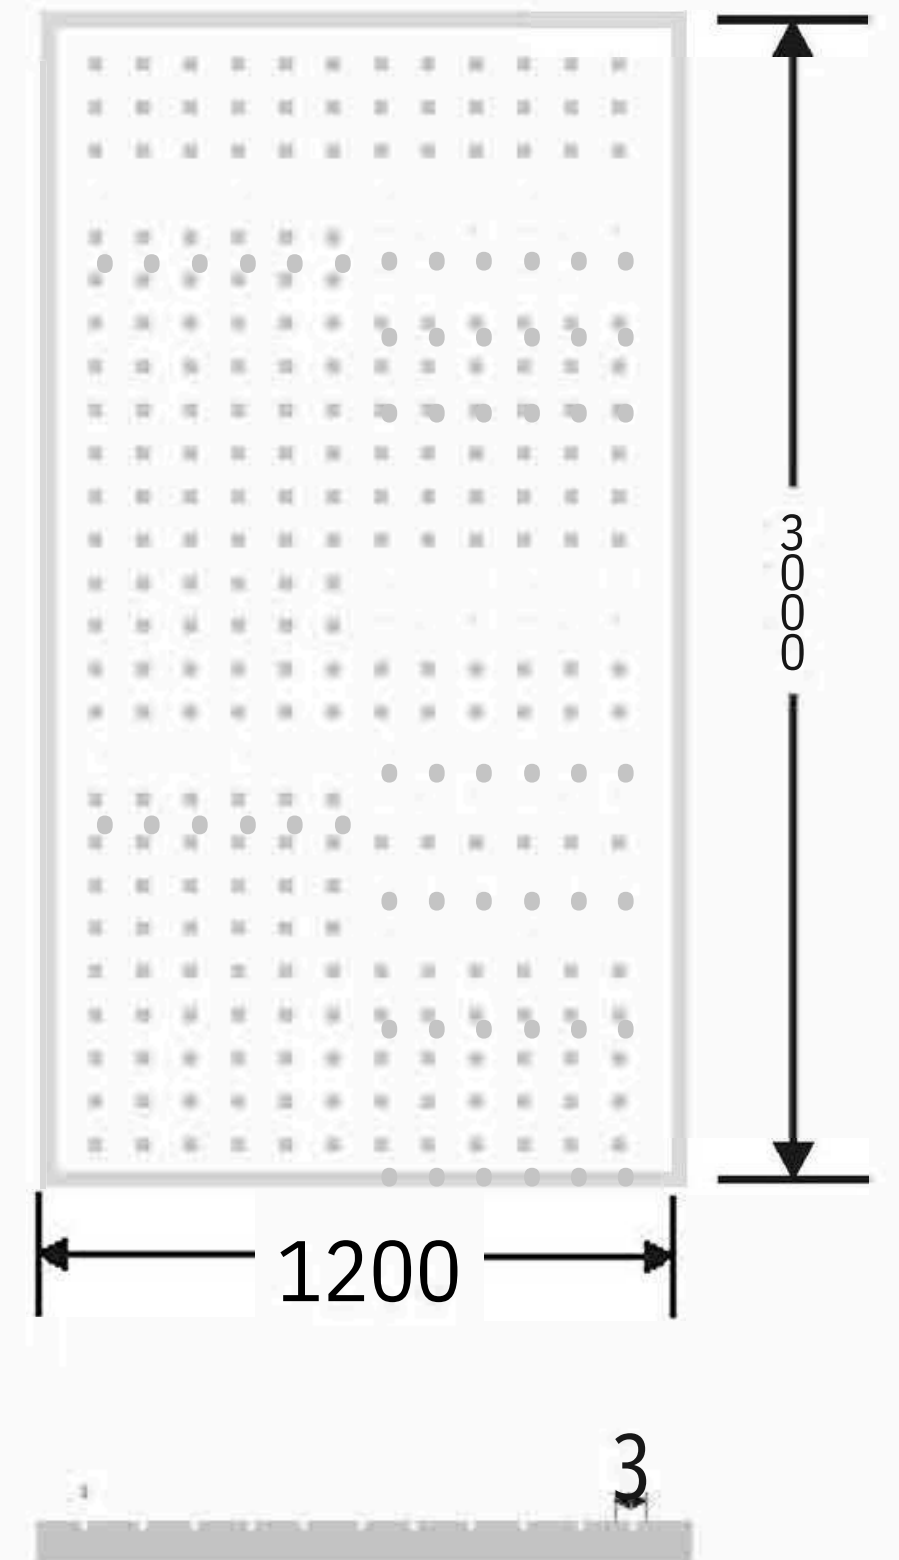

Partten Orientation