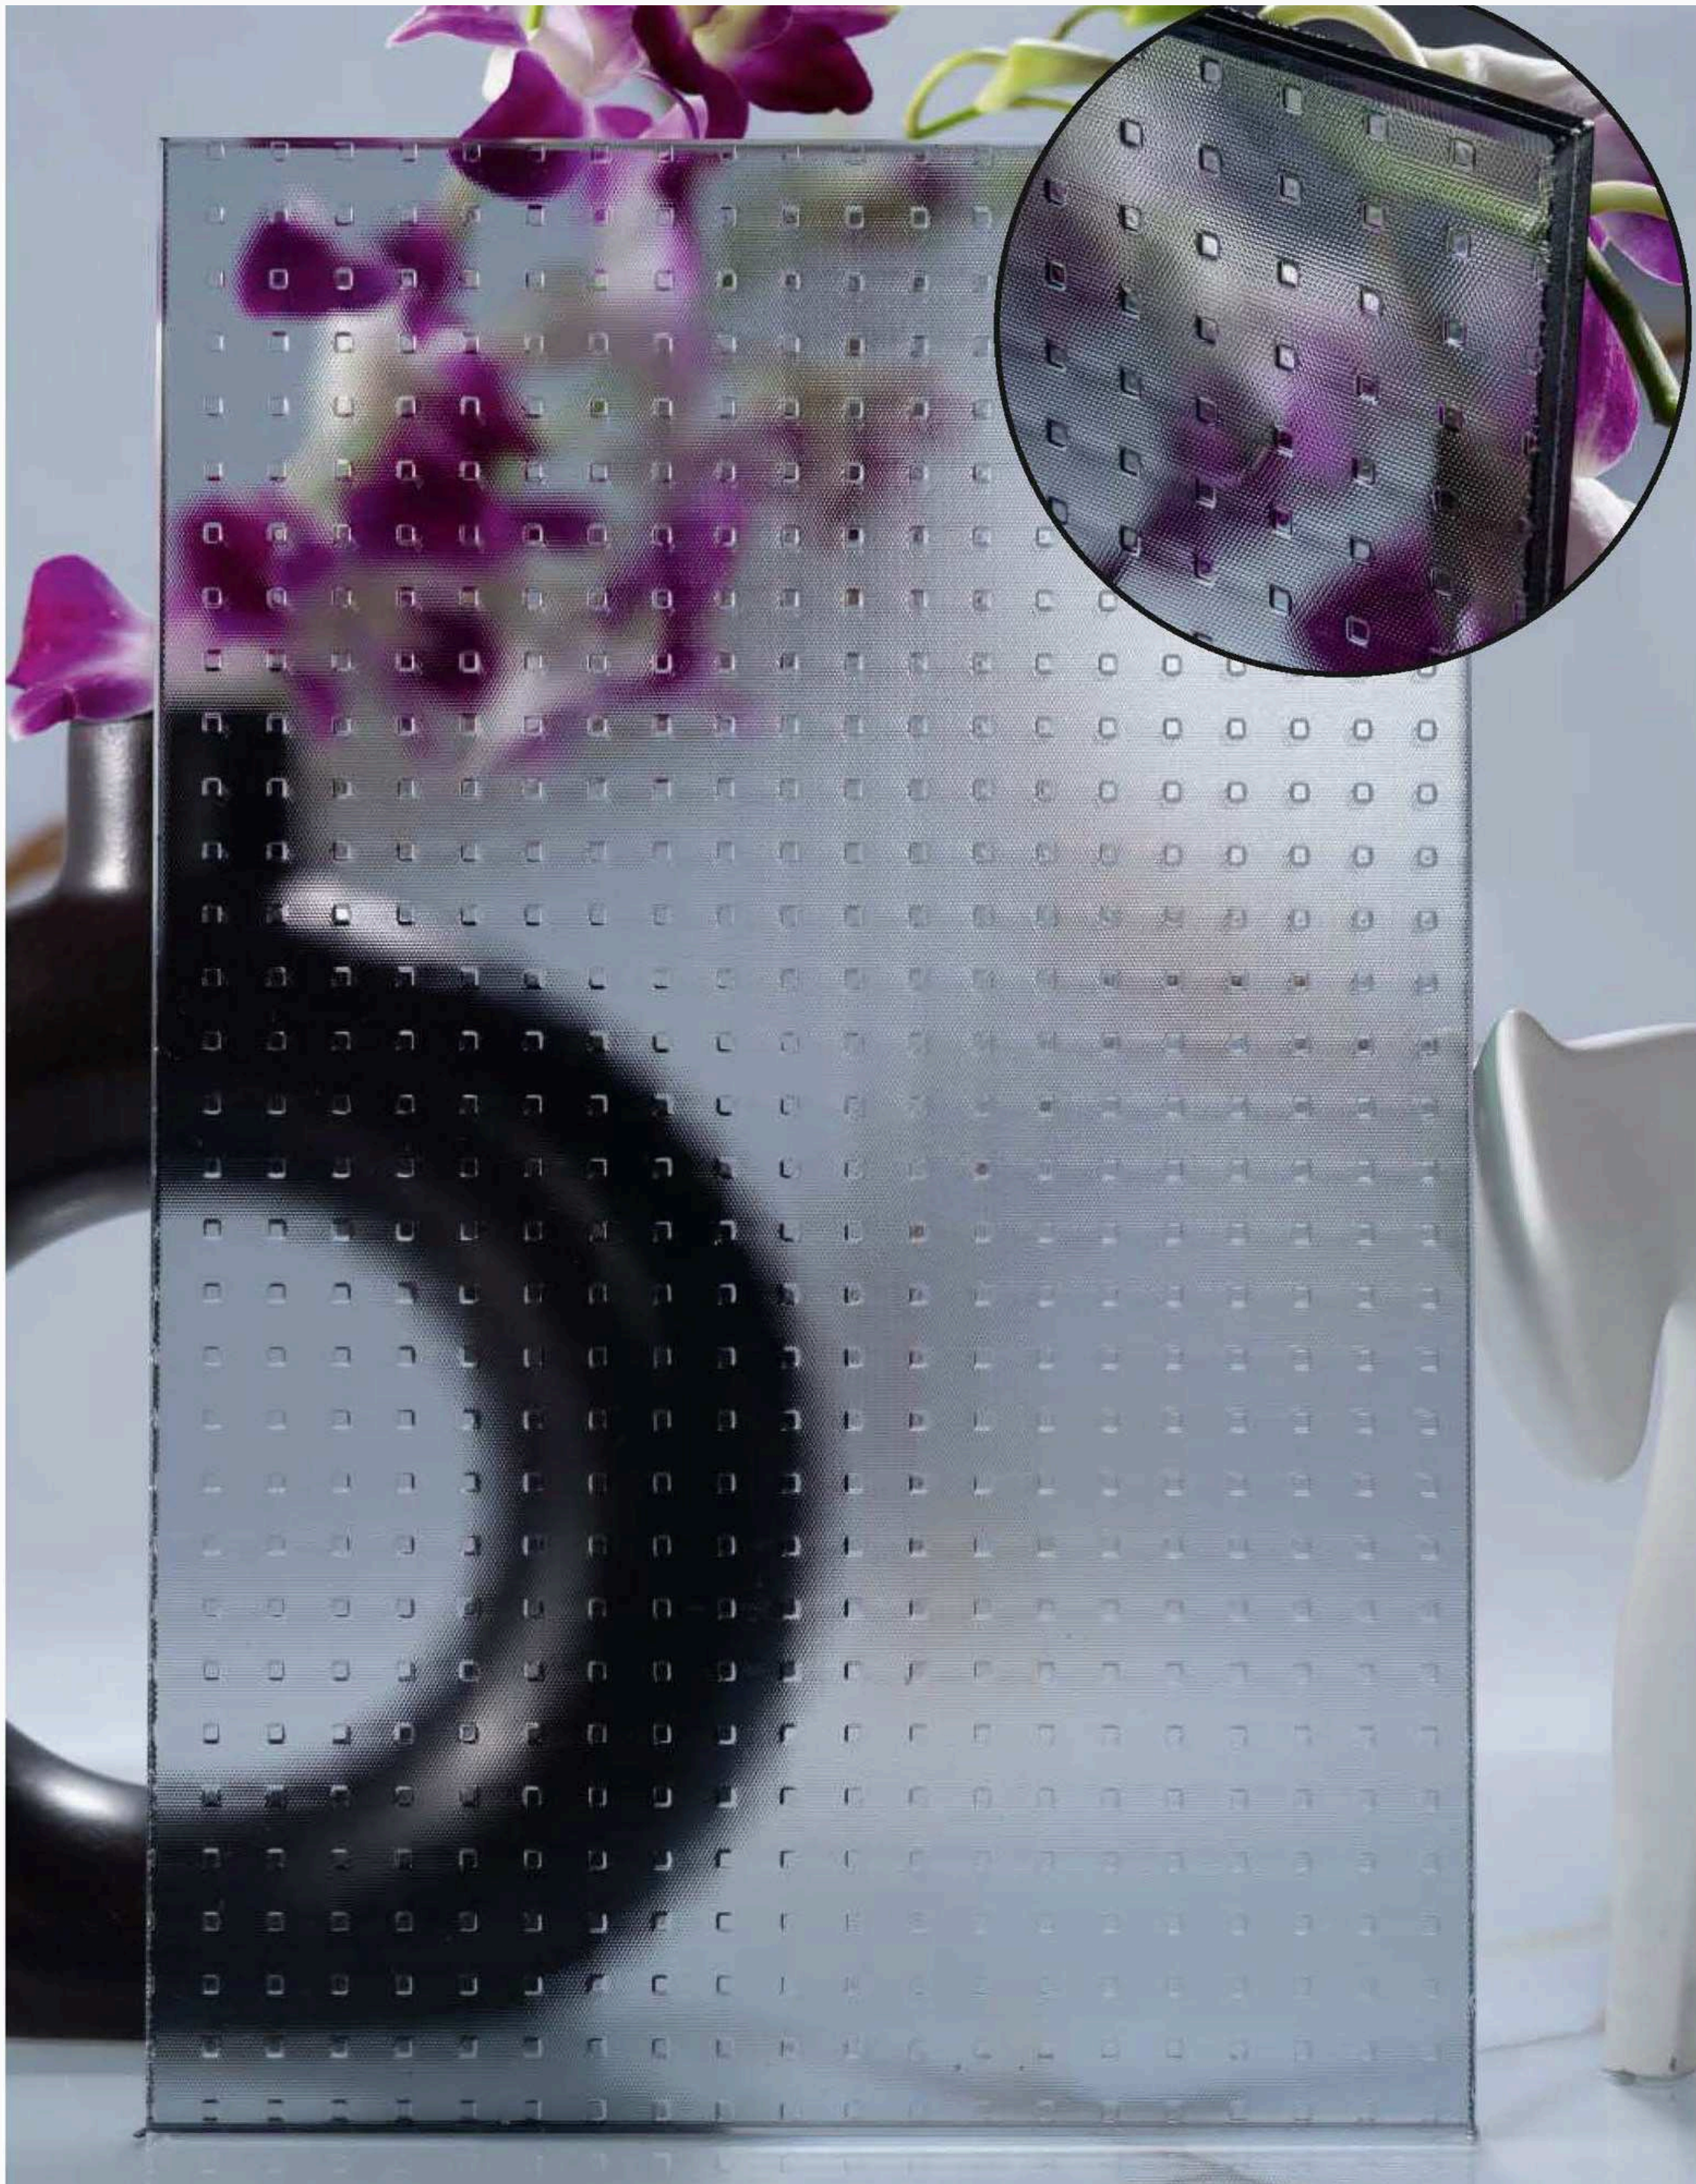

Partten Orientation

Article Code: Mist Square Copper Tinted  
Standard Size (WxH) 1200x3000mm  
Standard Thickness 10mm Laminated

\*This is a creative photograph. Actual product may vary.  
\*Color may vary lot to lot. please ask for fresh sample before placing order.