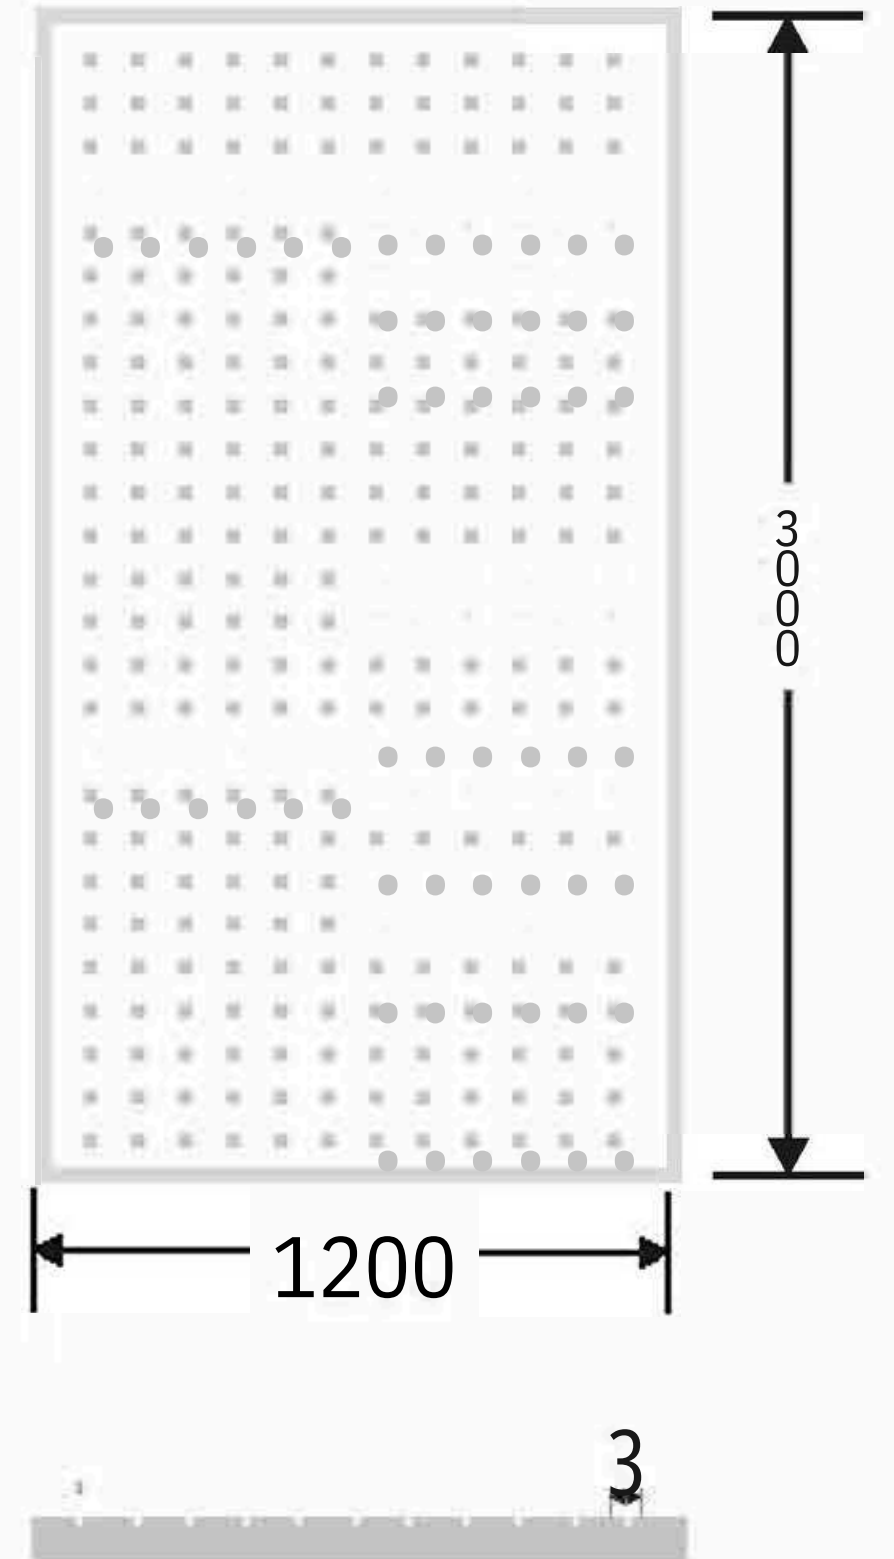

Partten Orientation