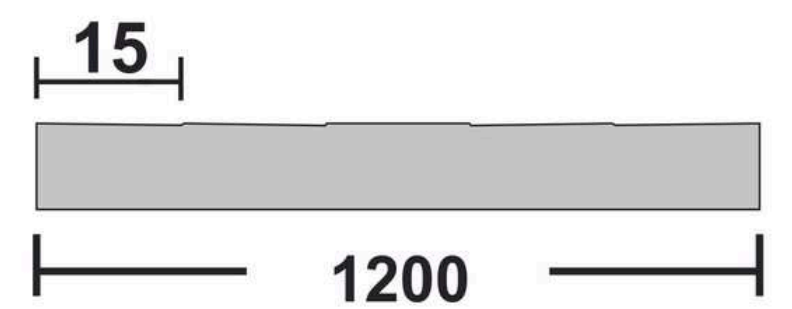

Flute Orientation

Article Code : Flex Blue
Standard Size (WxH) : 1200x3000mm
Standard Thickness : 9mm Laminated

*This is a creative photograph. Actual product may vary.
*Color may vary lot to lot. please ask for fresh sample before placing order.