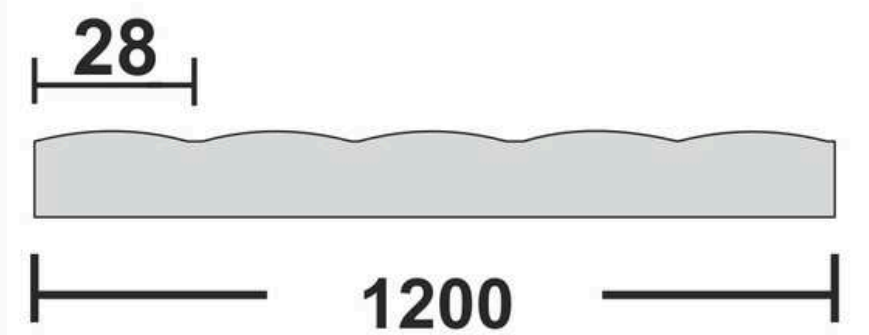

Flute Orientation

Article Code : Luxe Brown
Standard Size (WxH) : 1200x3000mm
Standard Thickness : 9mm Laminated

*This is a creative photograph. Actual product may vary.
*Color may vary lot to lot. please ask for fresh sample before placing order.