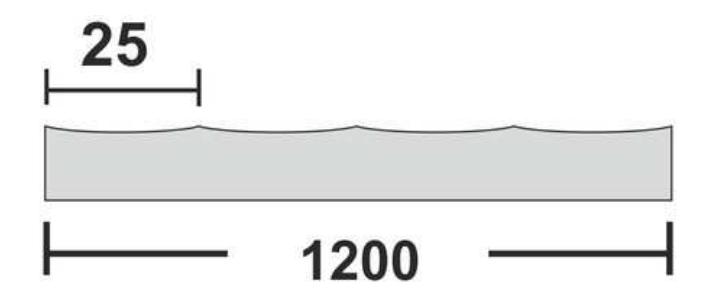

Line Orientation

Article Code : Mist Line Extra Clear Matte
Standard Size (WxH) : 1200x3000mm
Standard Thickness : 10mm Laminated

*This is a creative photograph. Actual product may vary.
*Color may vary lot to lot. please ask for fresh sample before placing order.