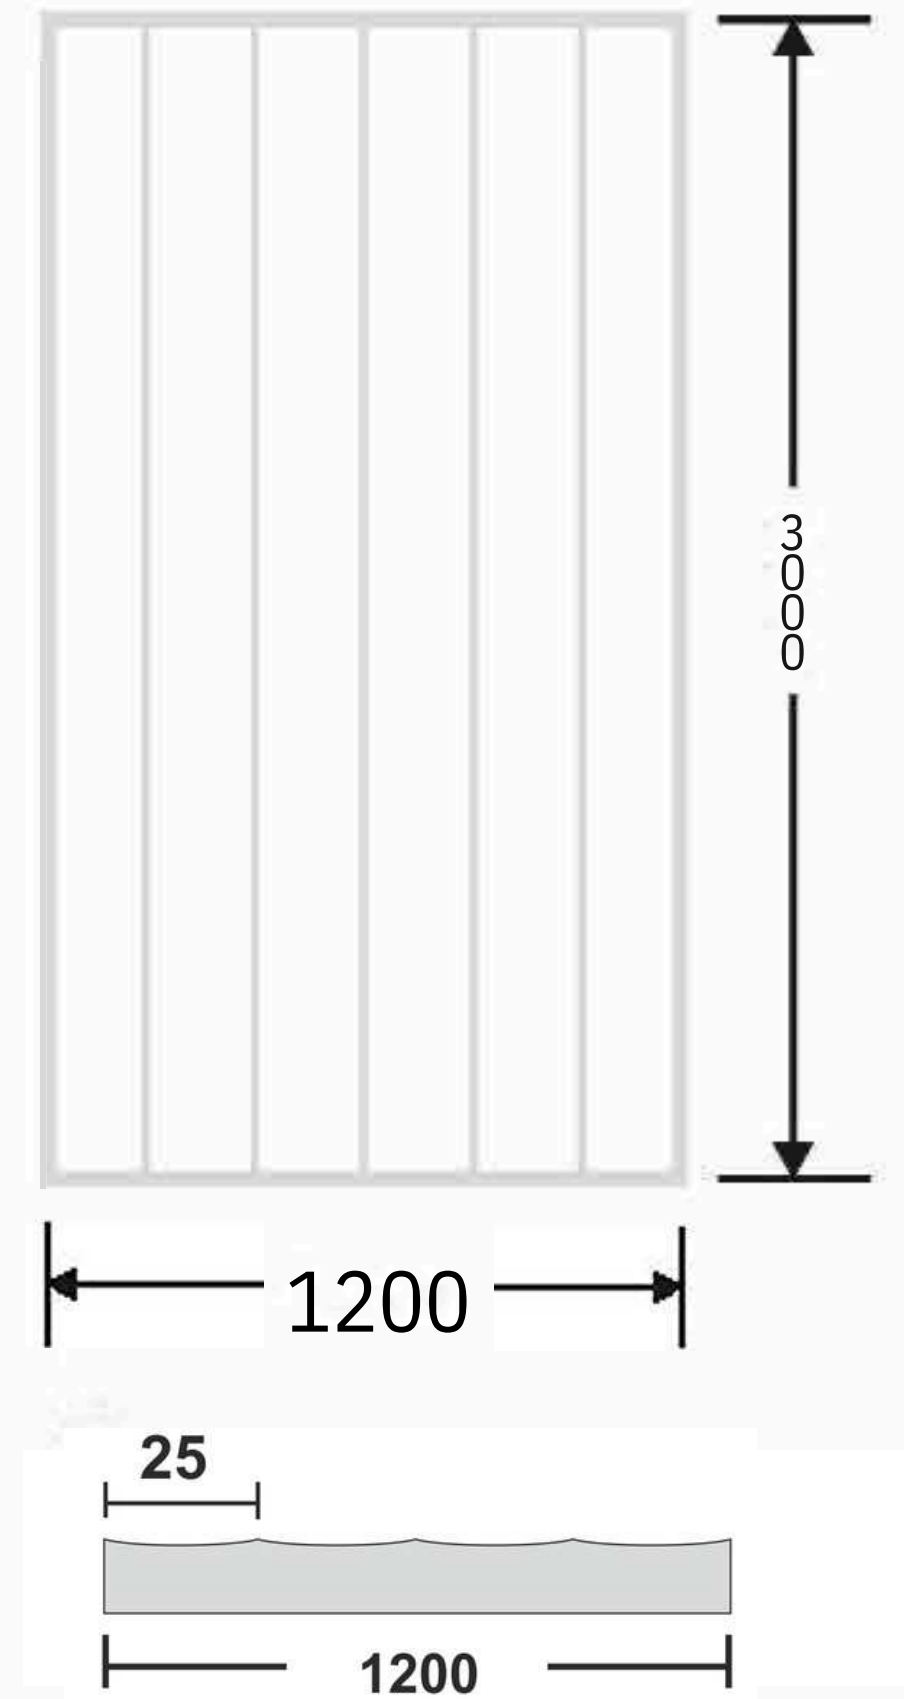

Line Orientation