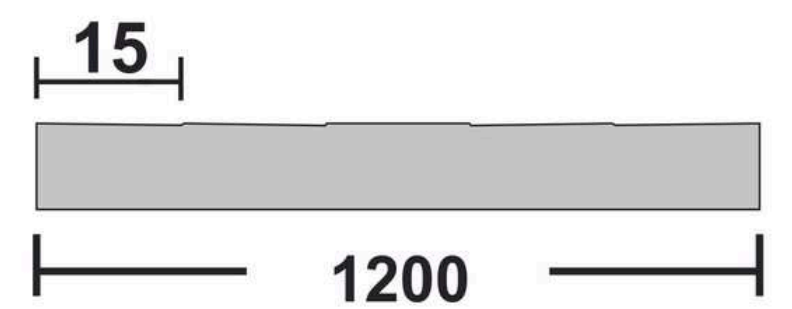

Flute Orientation

Article Code : Flex Brown
Standard Size (WxH) : 1200x3000mm
Standard Thickness : 9mm Laminated

*This is a creative photograph. Actual product may vary.
*Color may vary lot to lot. please ask for fresh sample before placing order.