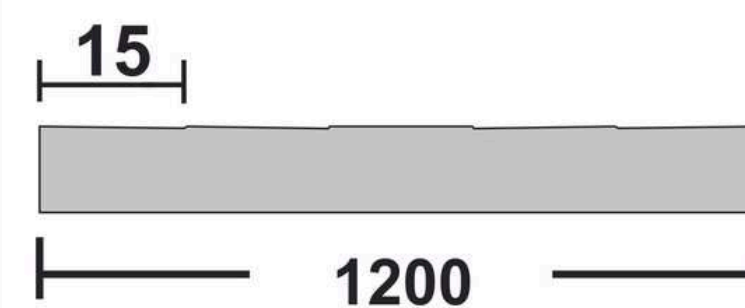

Flute Orientation

Article Code : Flex Copper
Standard Size (WxH) : 1200x3000mm
Standard Thickness : 9mm Laminated

*This is a creative photograph. Actual product may vary.
*Color may vary lot to lot. please ask for fresh sample before placing order.