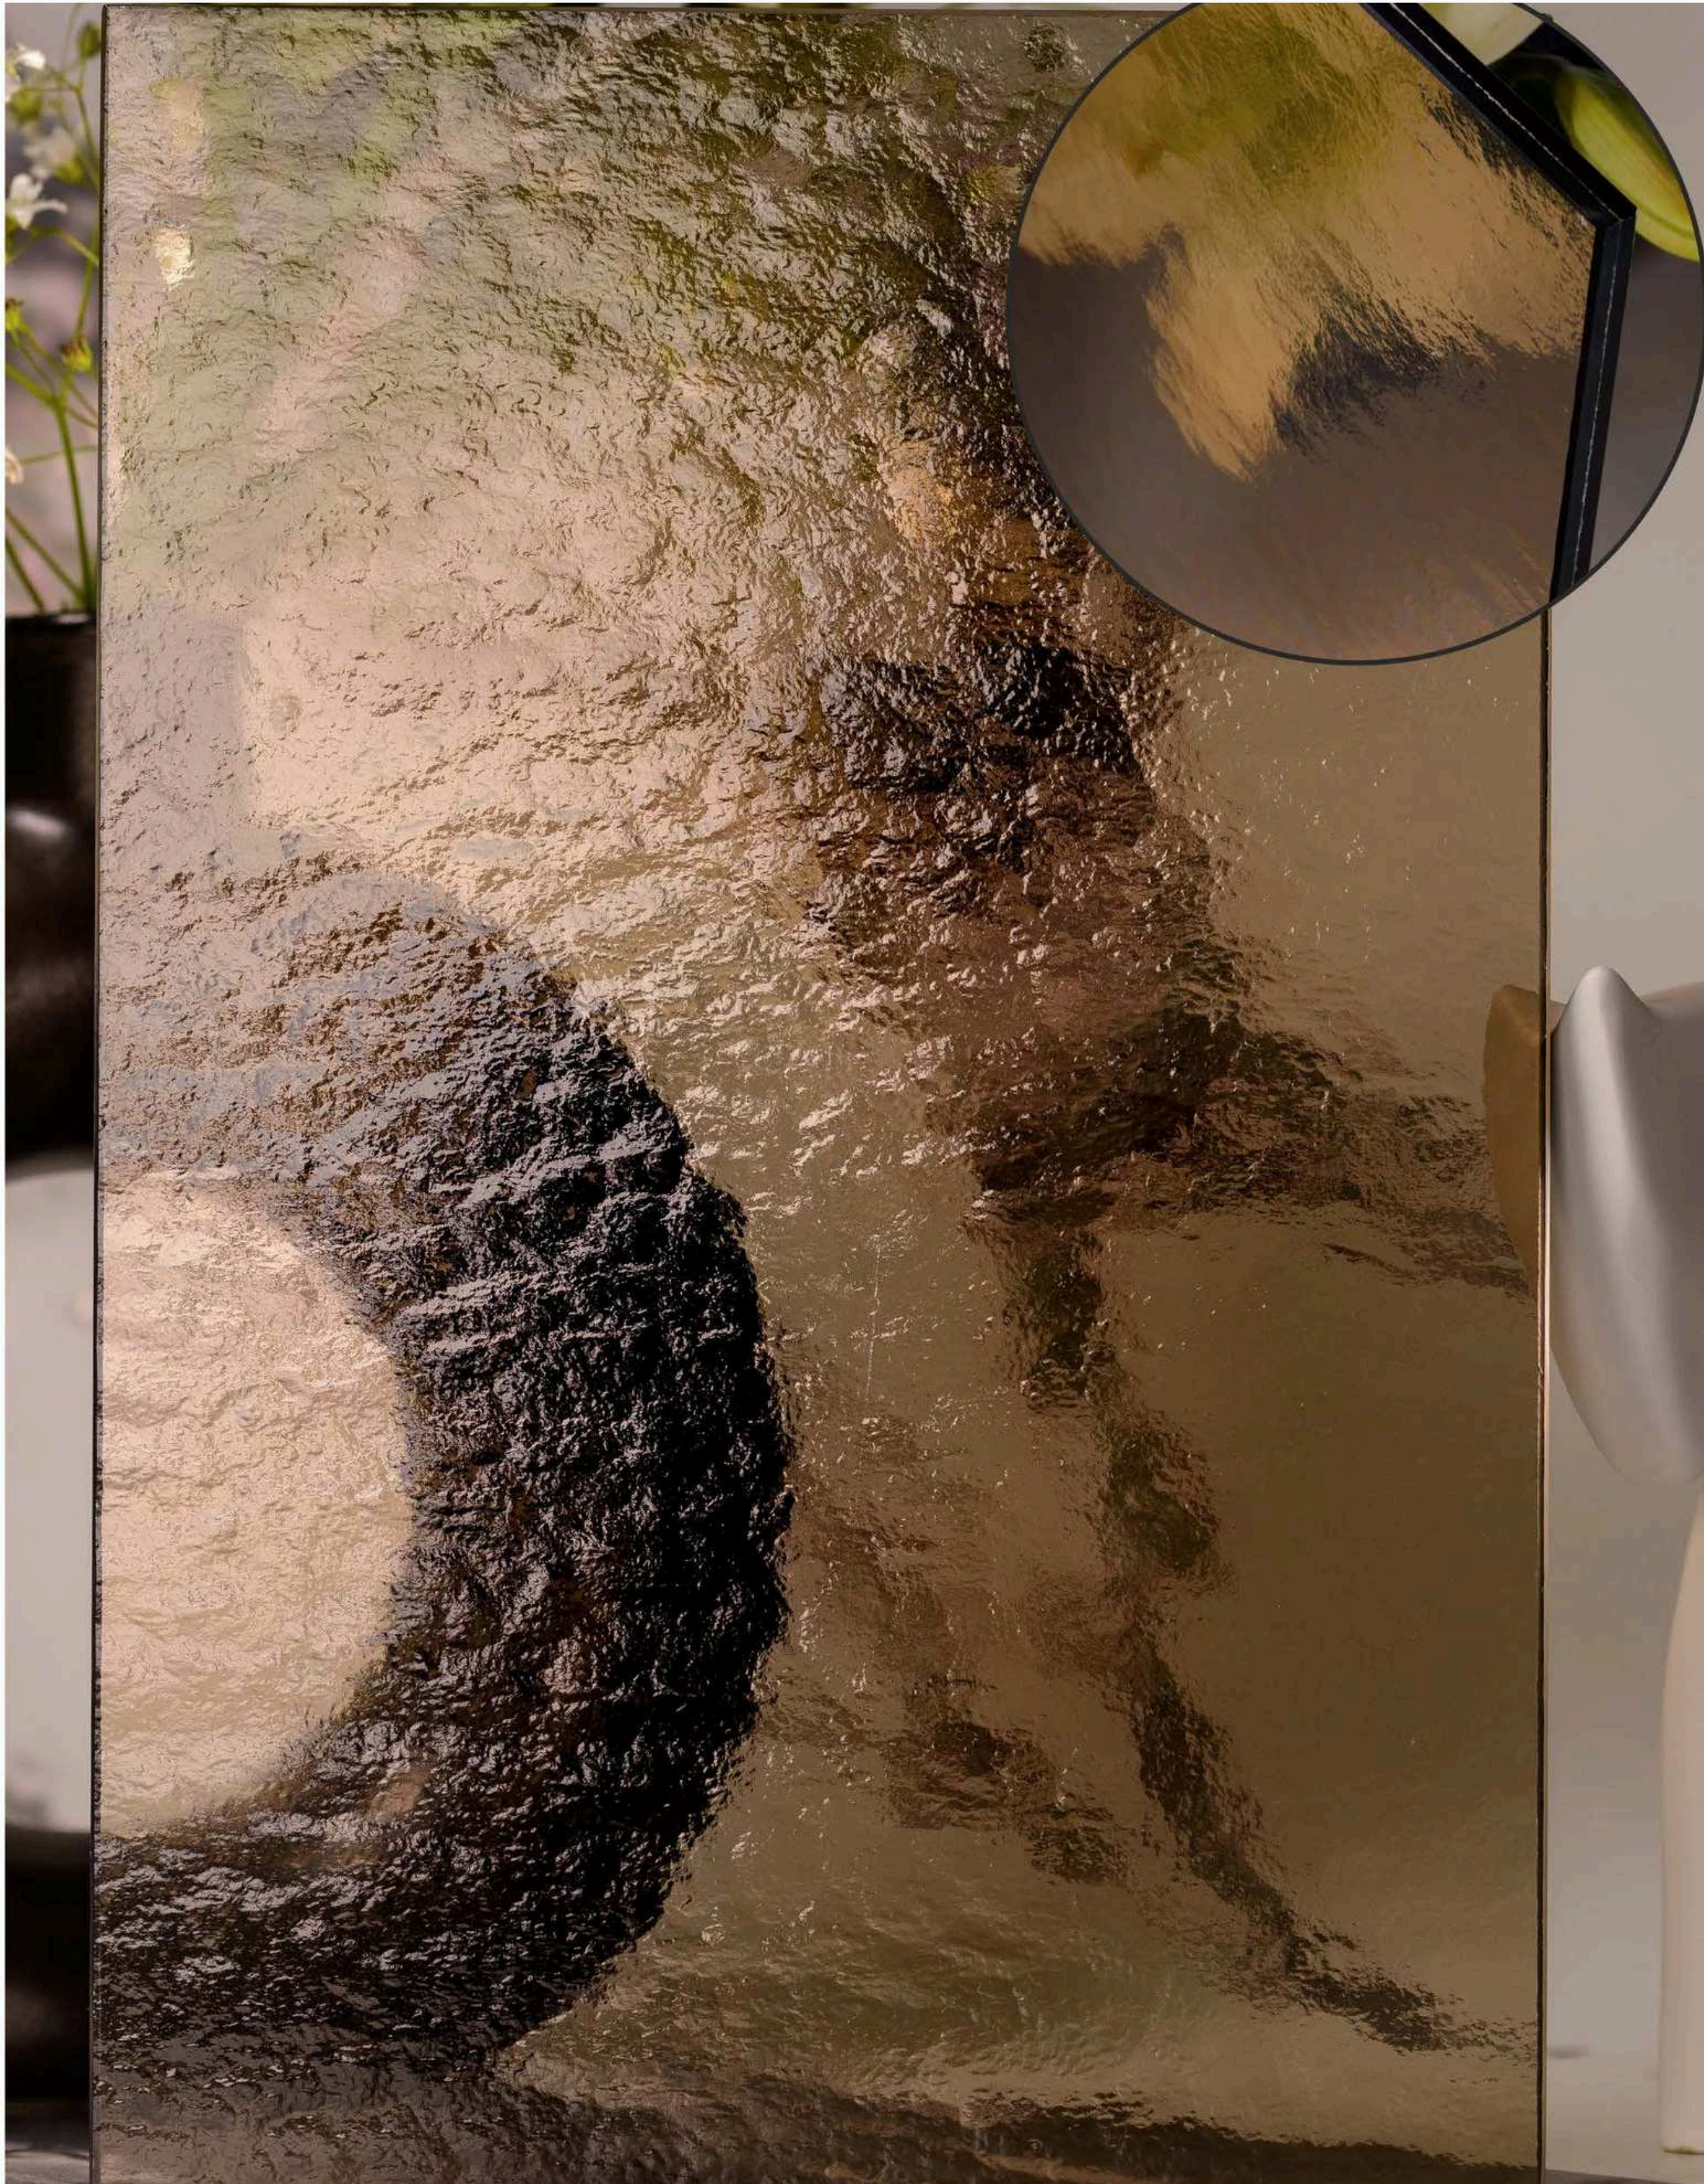

Article Code : Cloud Brown Tinted
Standard Size (WxH) : 1200x3000mm Standard
Thickness : 10mm Laminated

*This is a creative photograph. Actual product may vary.
*Color may vary lot to lot. please ask for fresh sample before placing order.