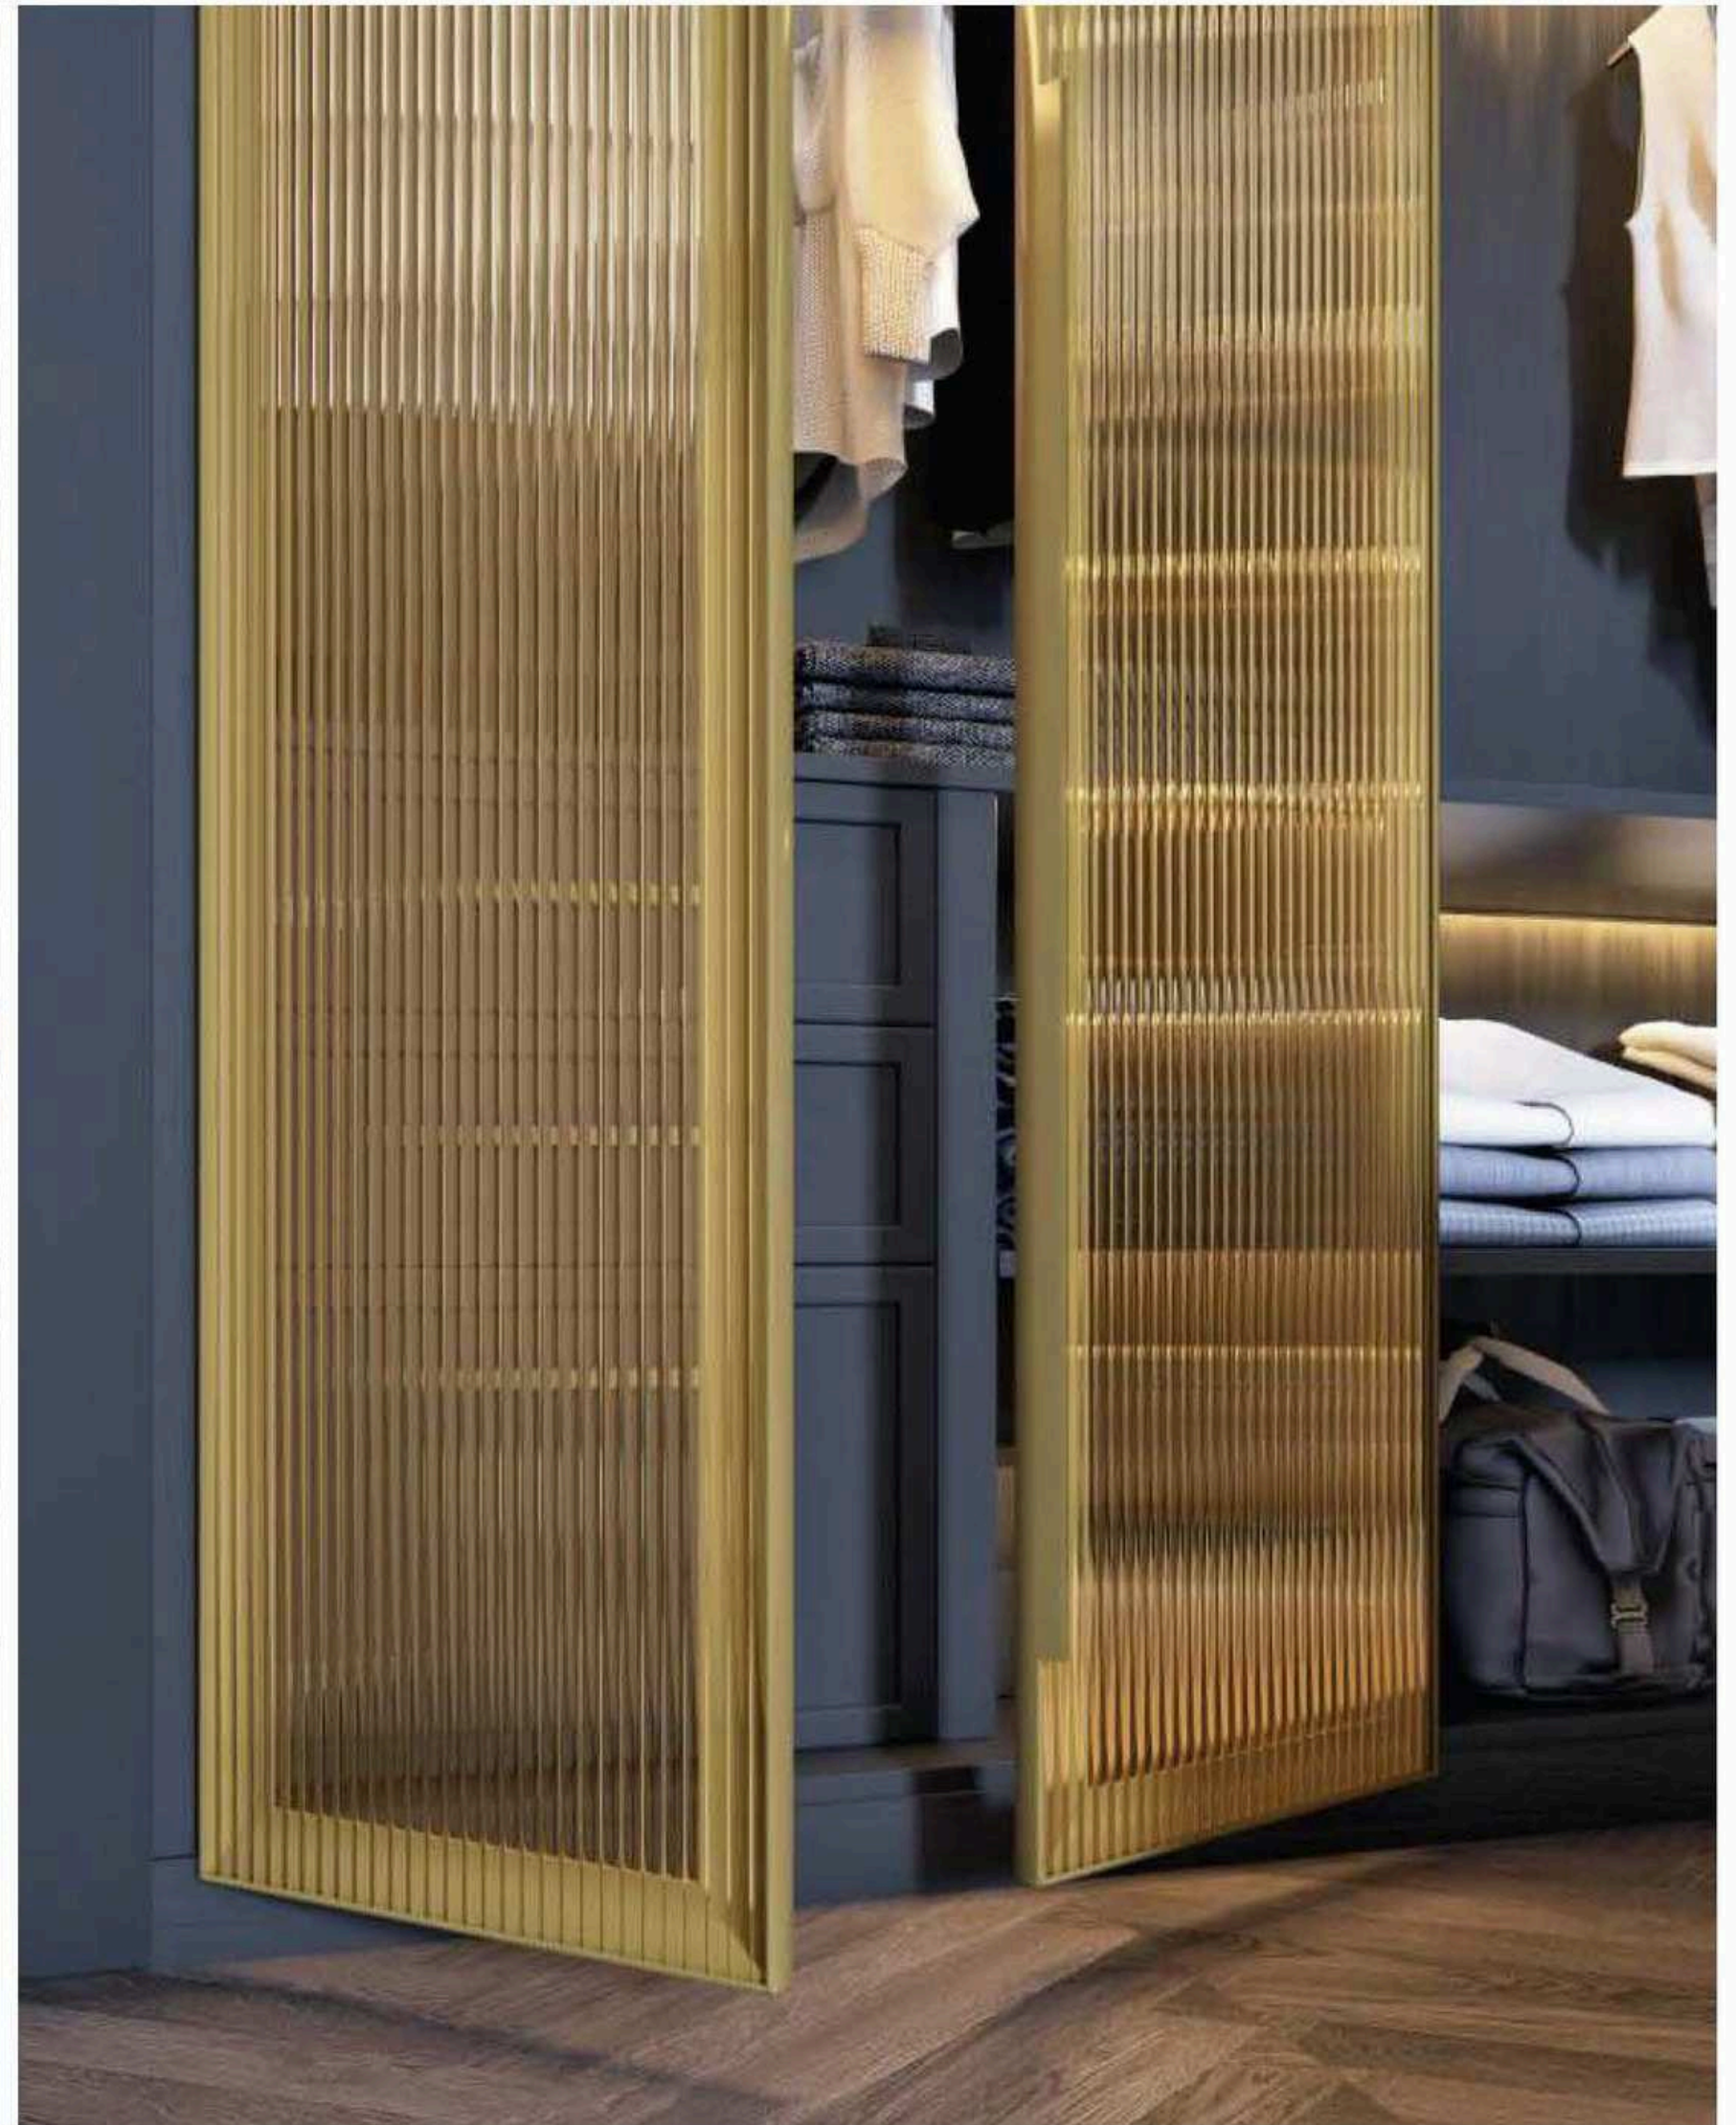

Applications

WARDROBE SURFACES

Add boldness and style to your bedroom with our Figured glass collection for your wardrobe doors.