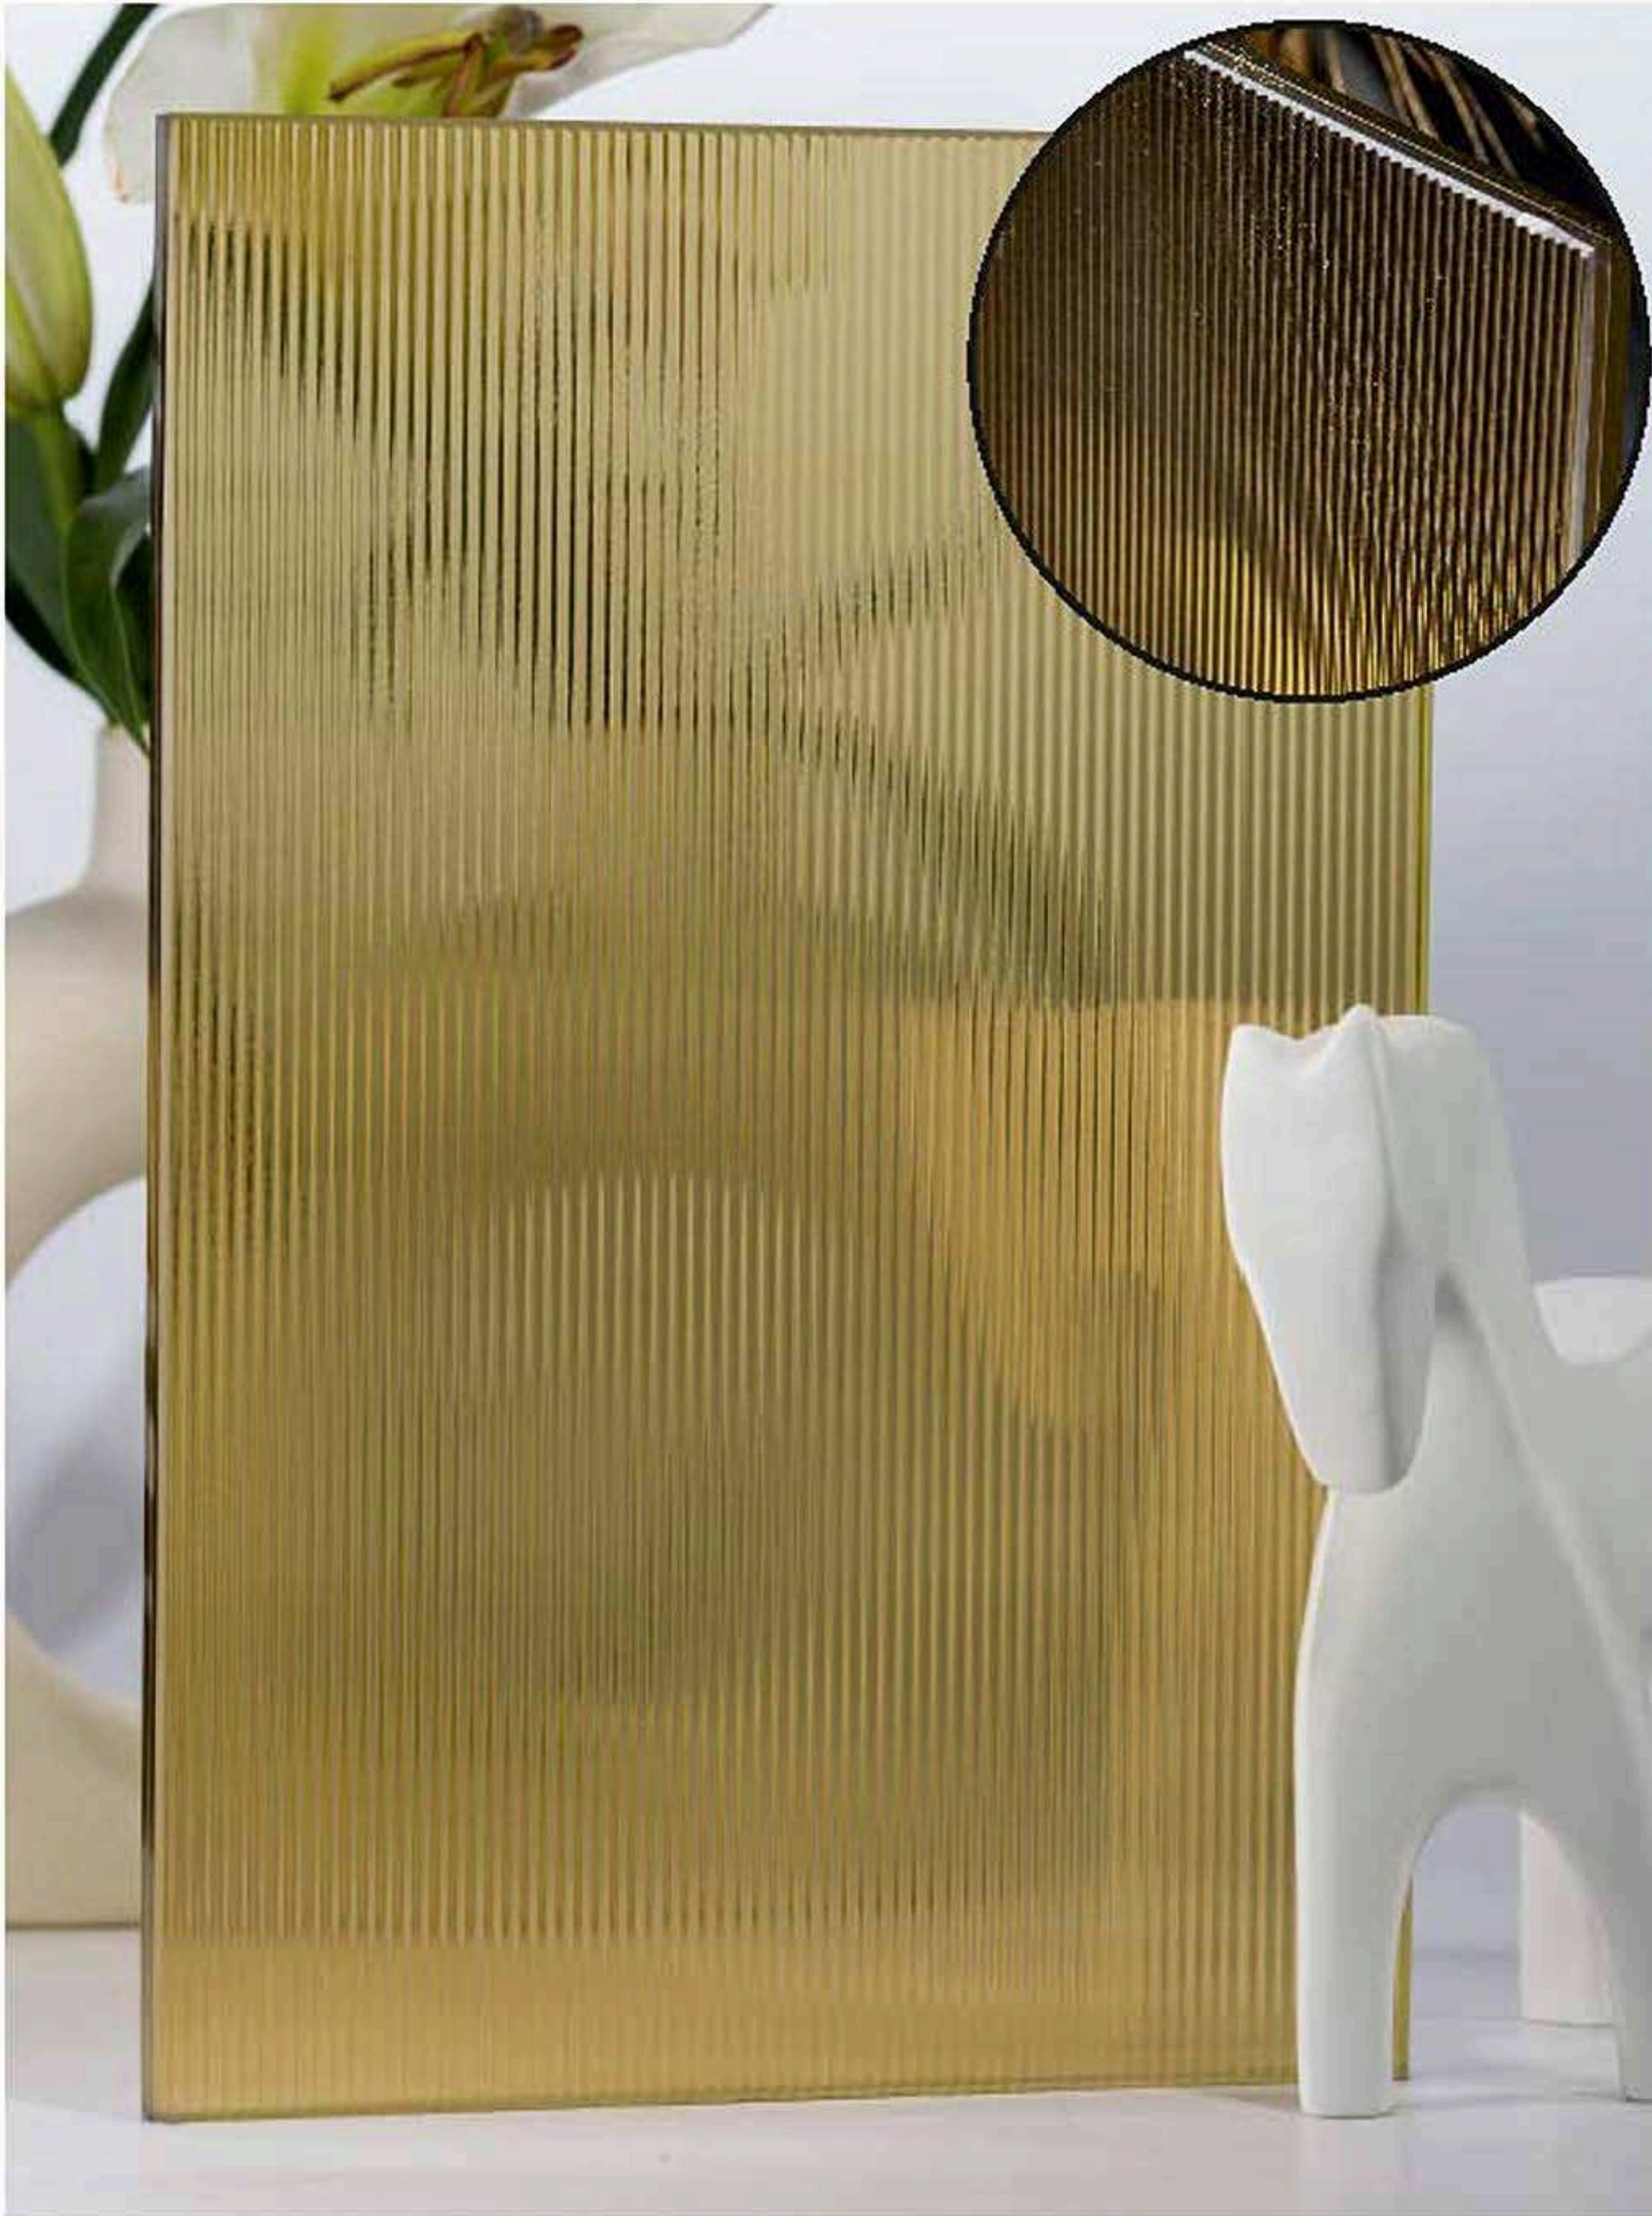

Article Code : Masterline Gold
Standard Size (WxH) : 1200x3000mm
Standard Thickness : 10mm Laminated

*This is a creative photograph. Actual product may vary.
*Color may vary lot to lot. please ask for fresh sample before placing order.