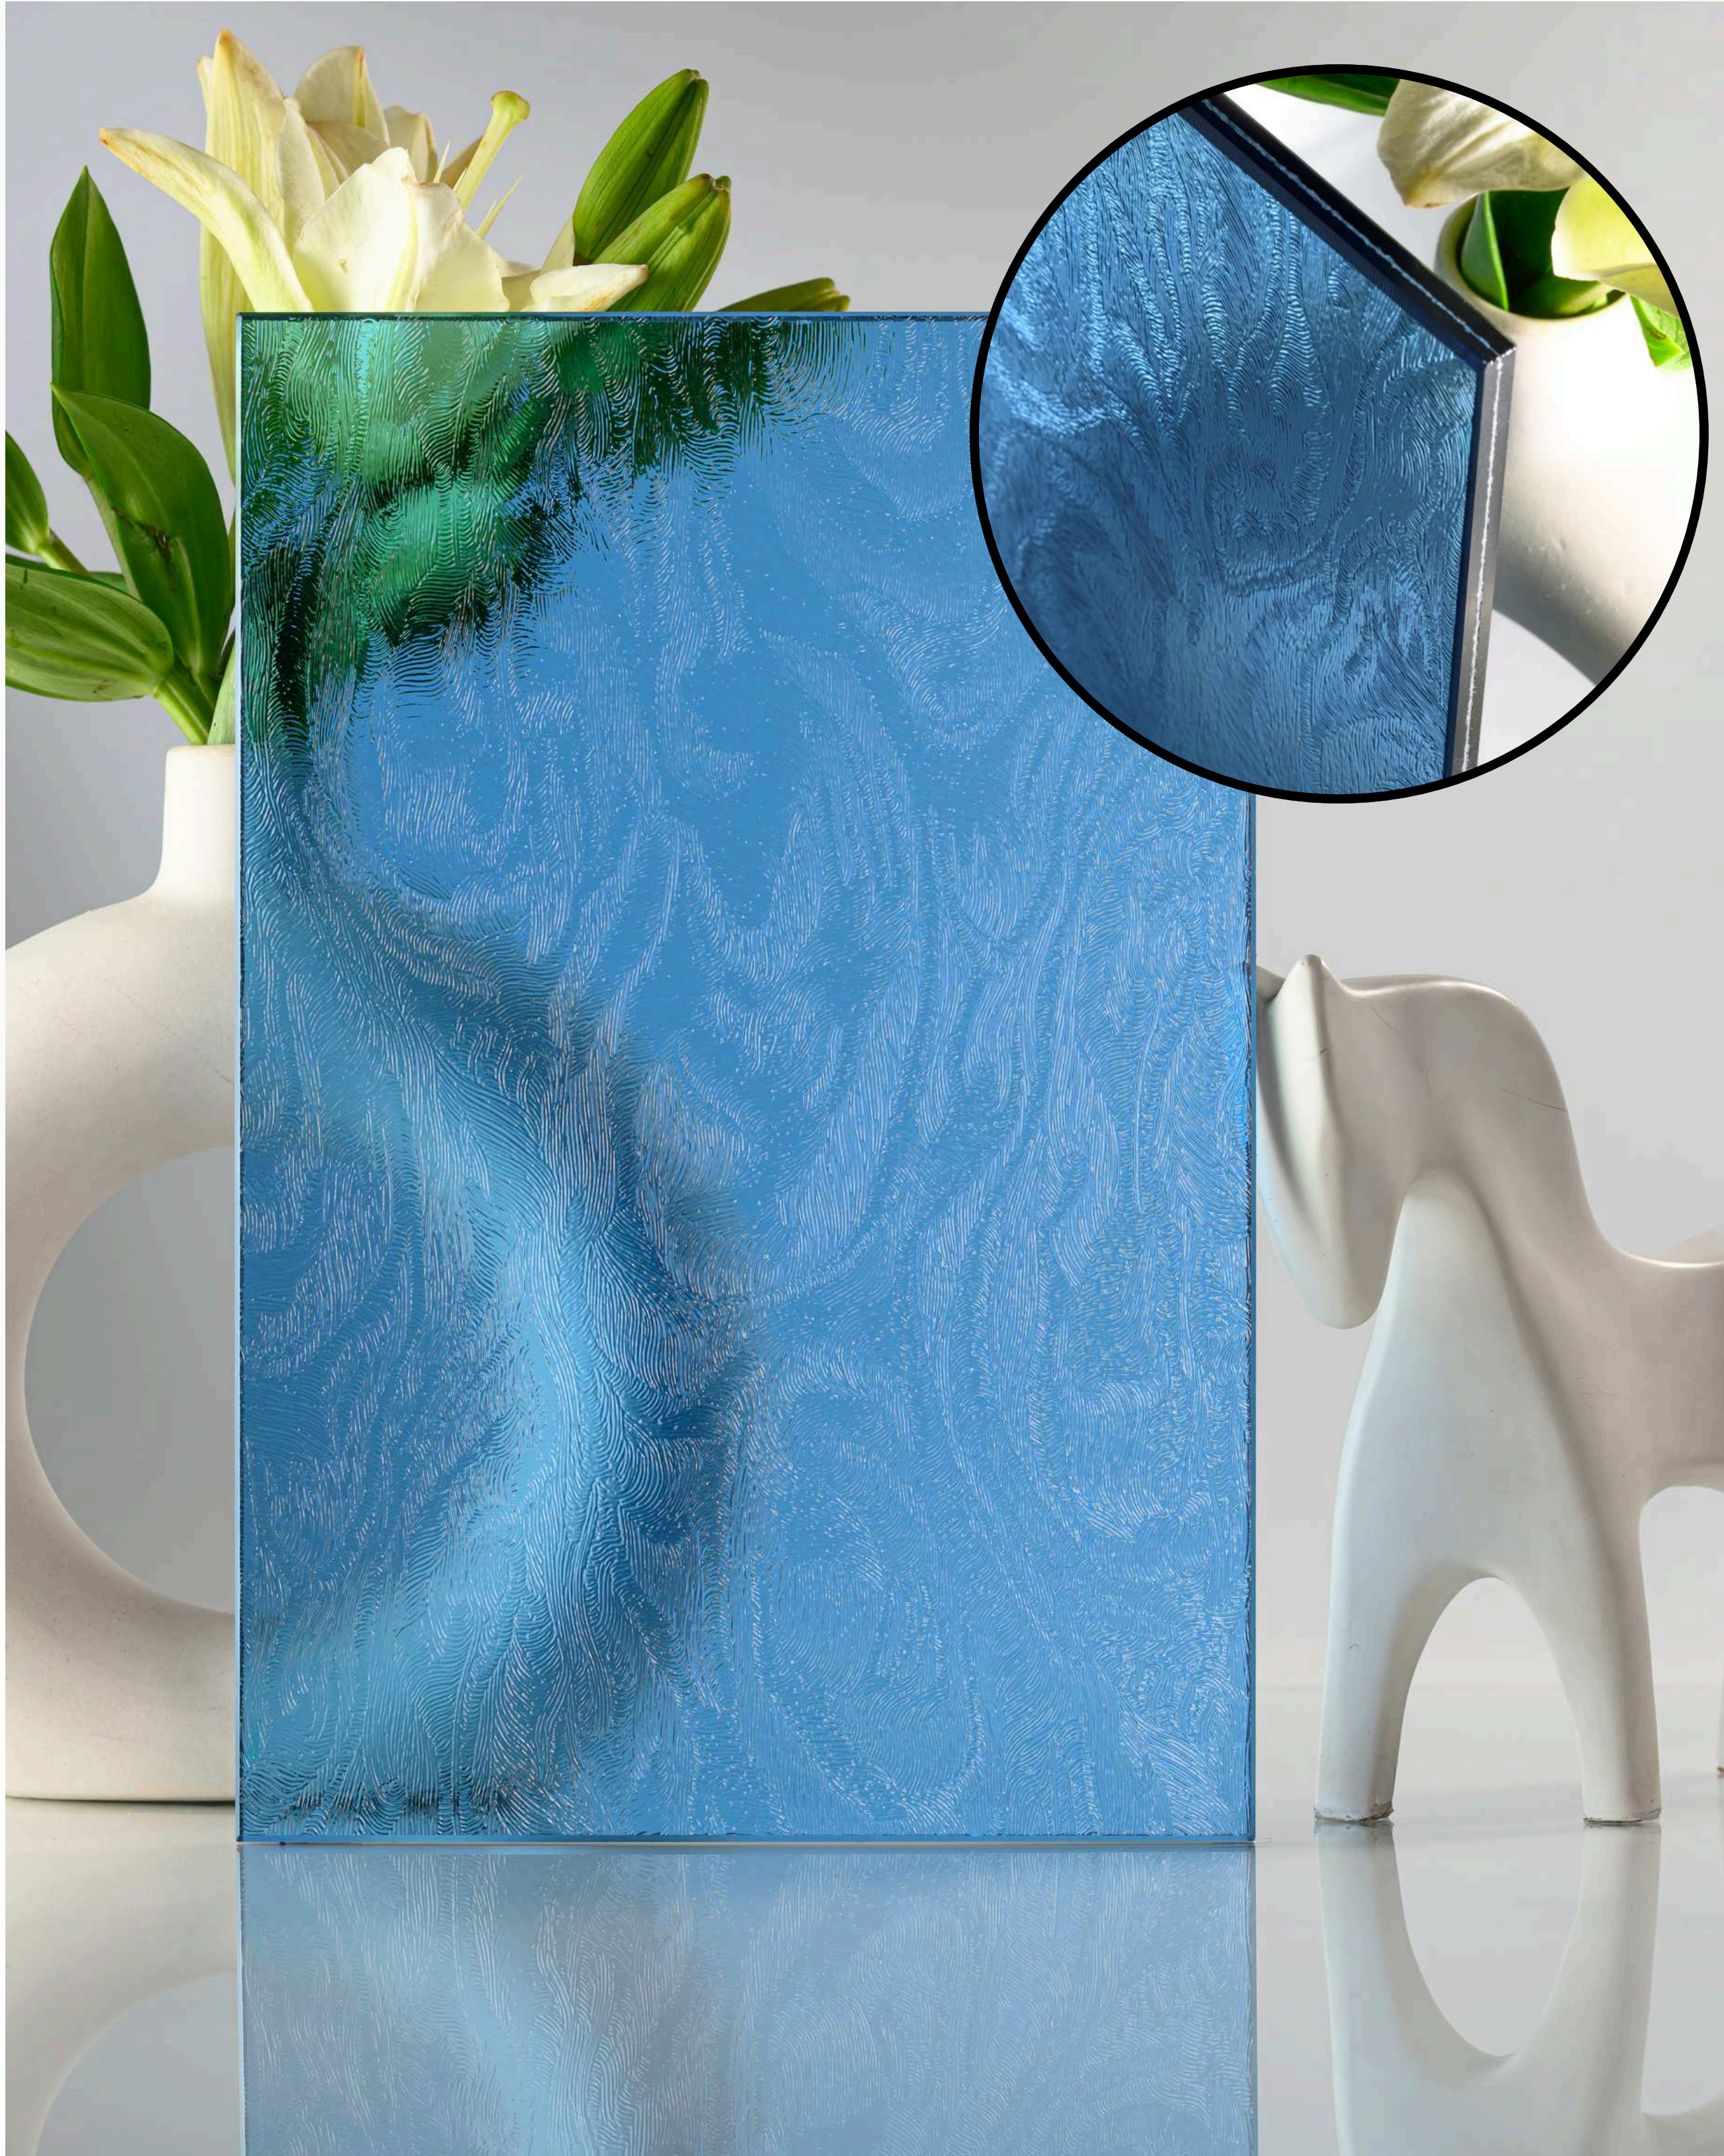

Article Code : Grease Blue
Standard Size (WxH) : 1200x3000mm
Standard Thickness : 10mm Laminated

*This is a creative photograph. Actual product may vary.
*Color may vary lot to lot. please ask for fresh sample before placing order.

WWW.JBGLASS.IN