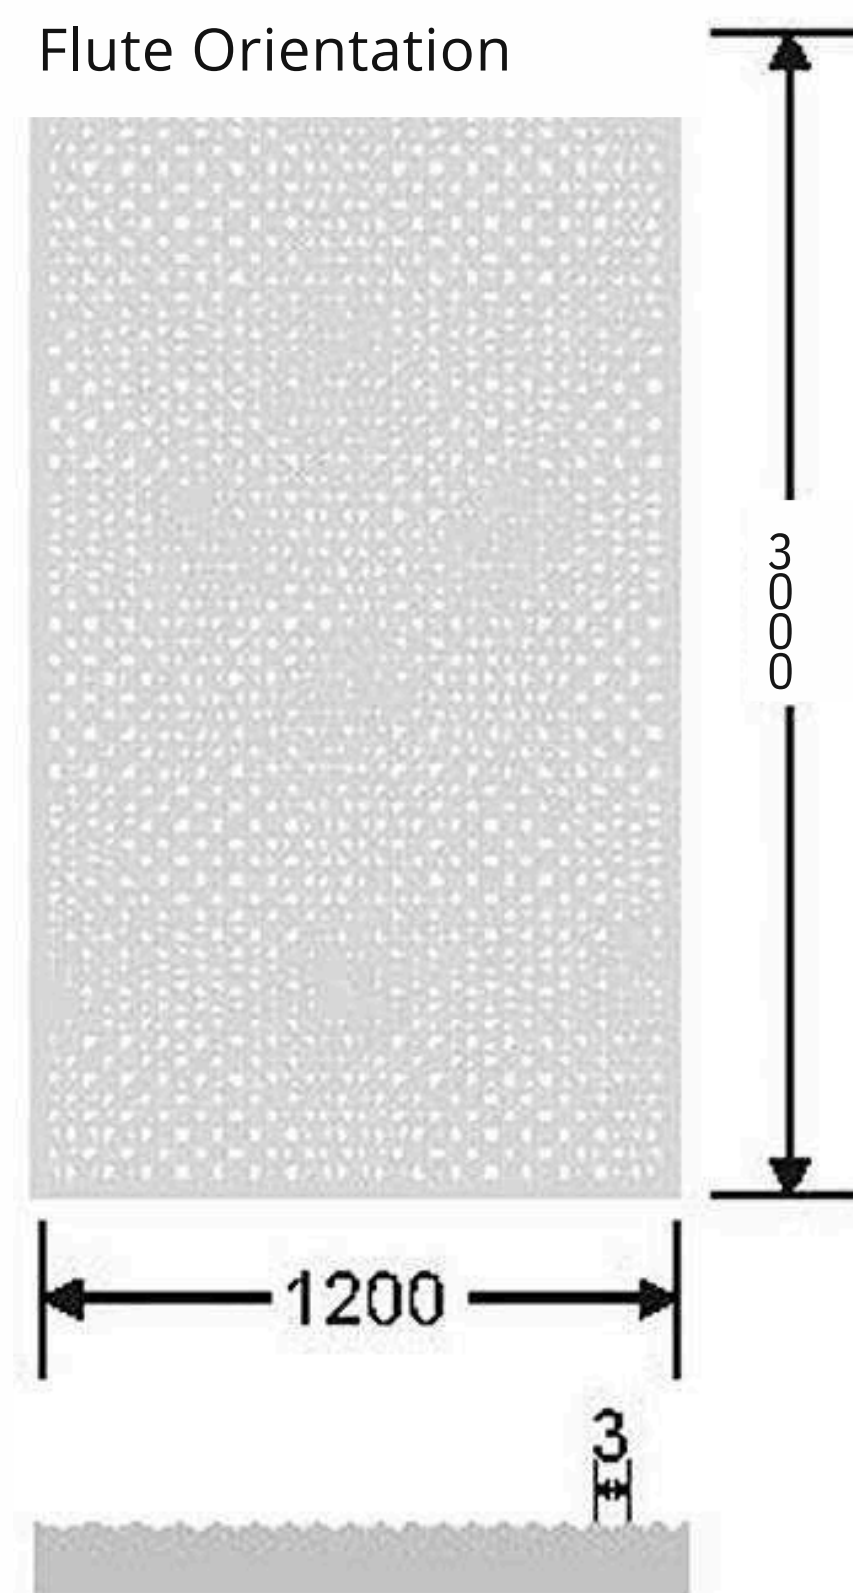

Flute Orientation