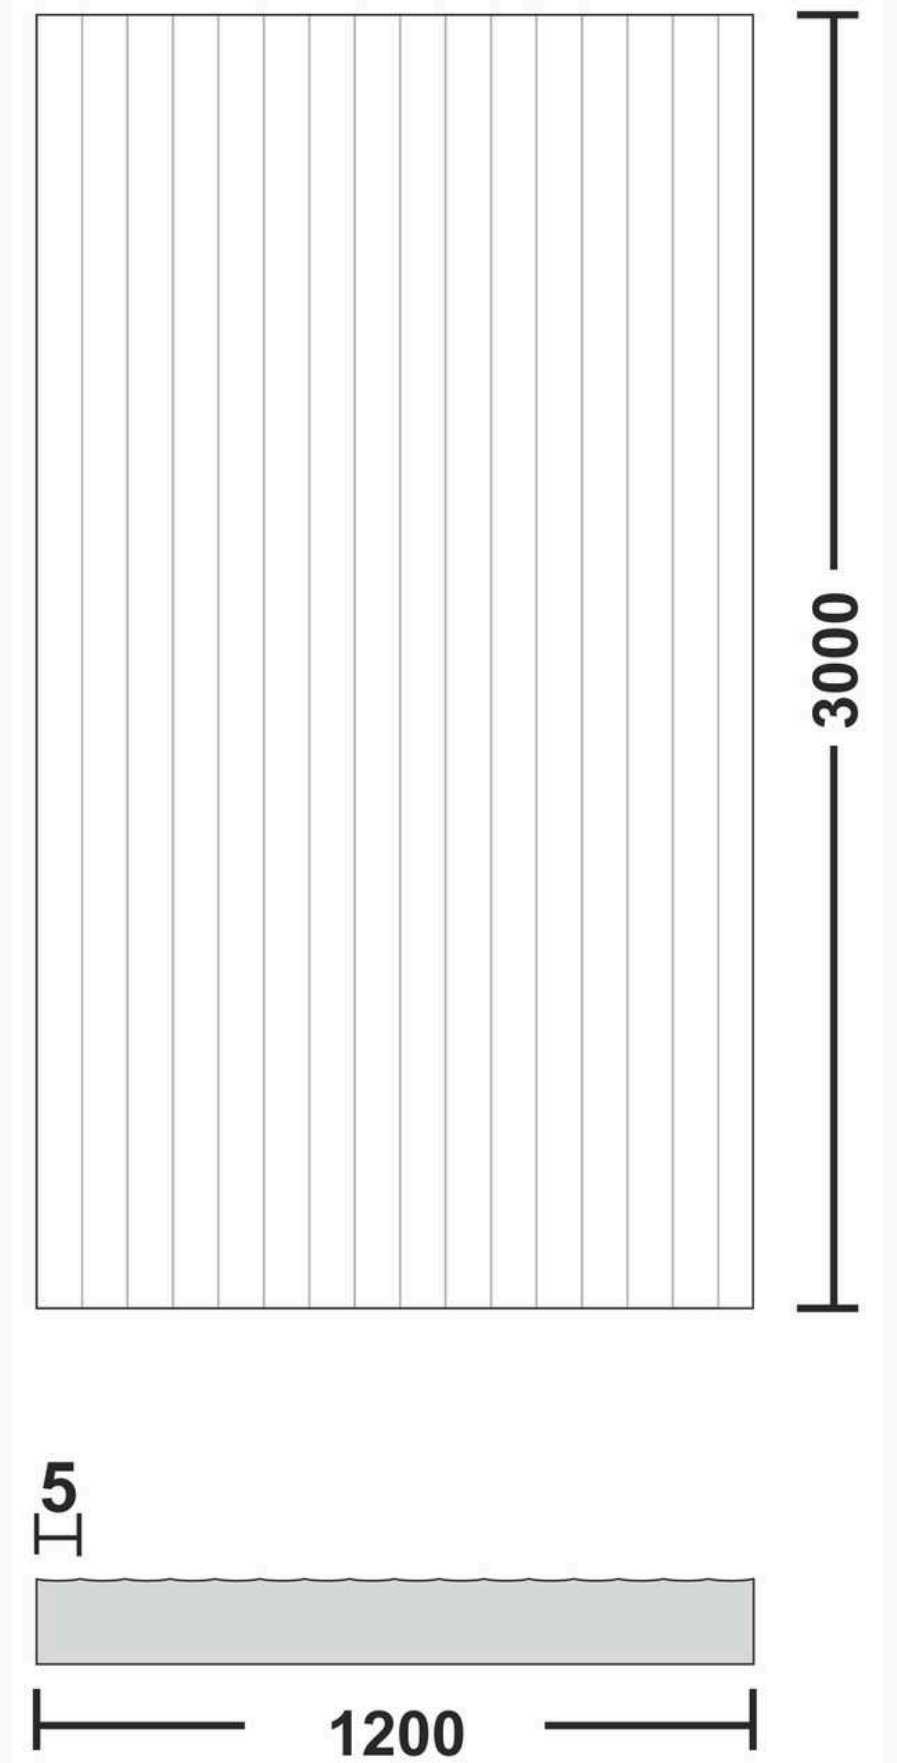

Flute Orientation

Article Code : Channel Blue
Standard Size (WxH) : 1200x3000mm
Standard Thickness : 10mm Laminated

*This is a creative photograph. Actual product may vary.
*Color may vary lot to lot. please ask for fresh sample before placing order.