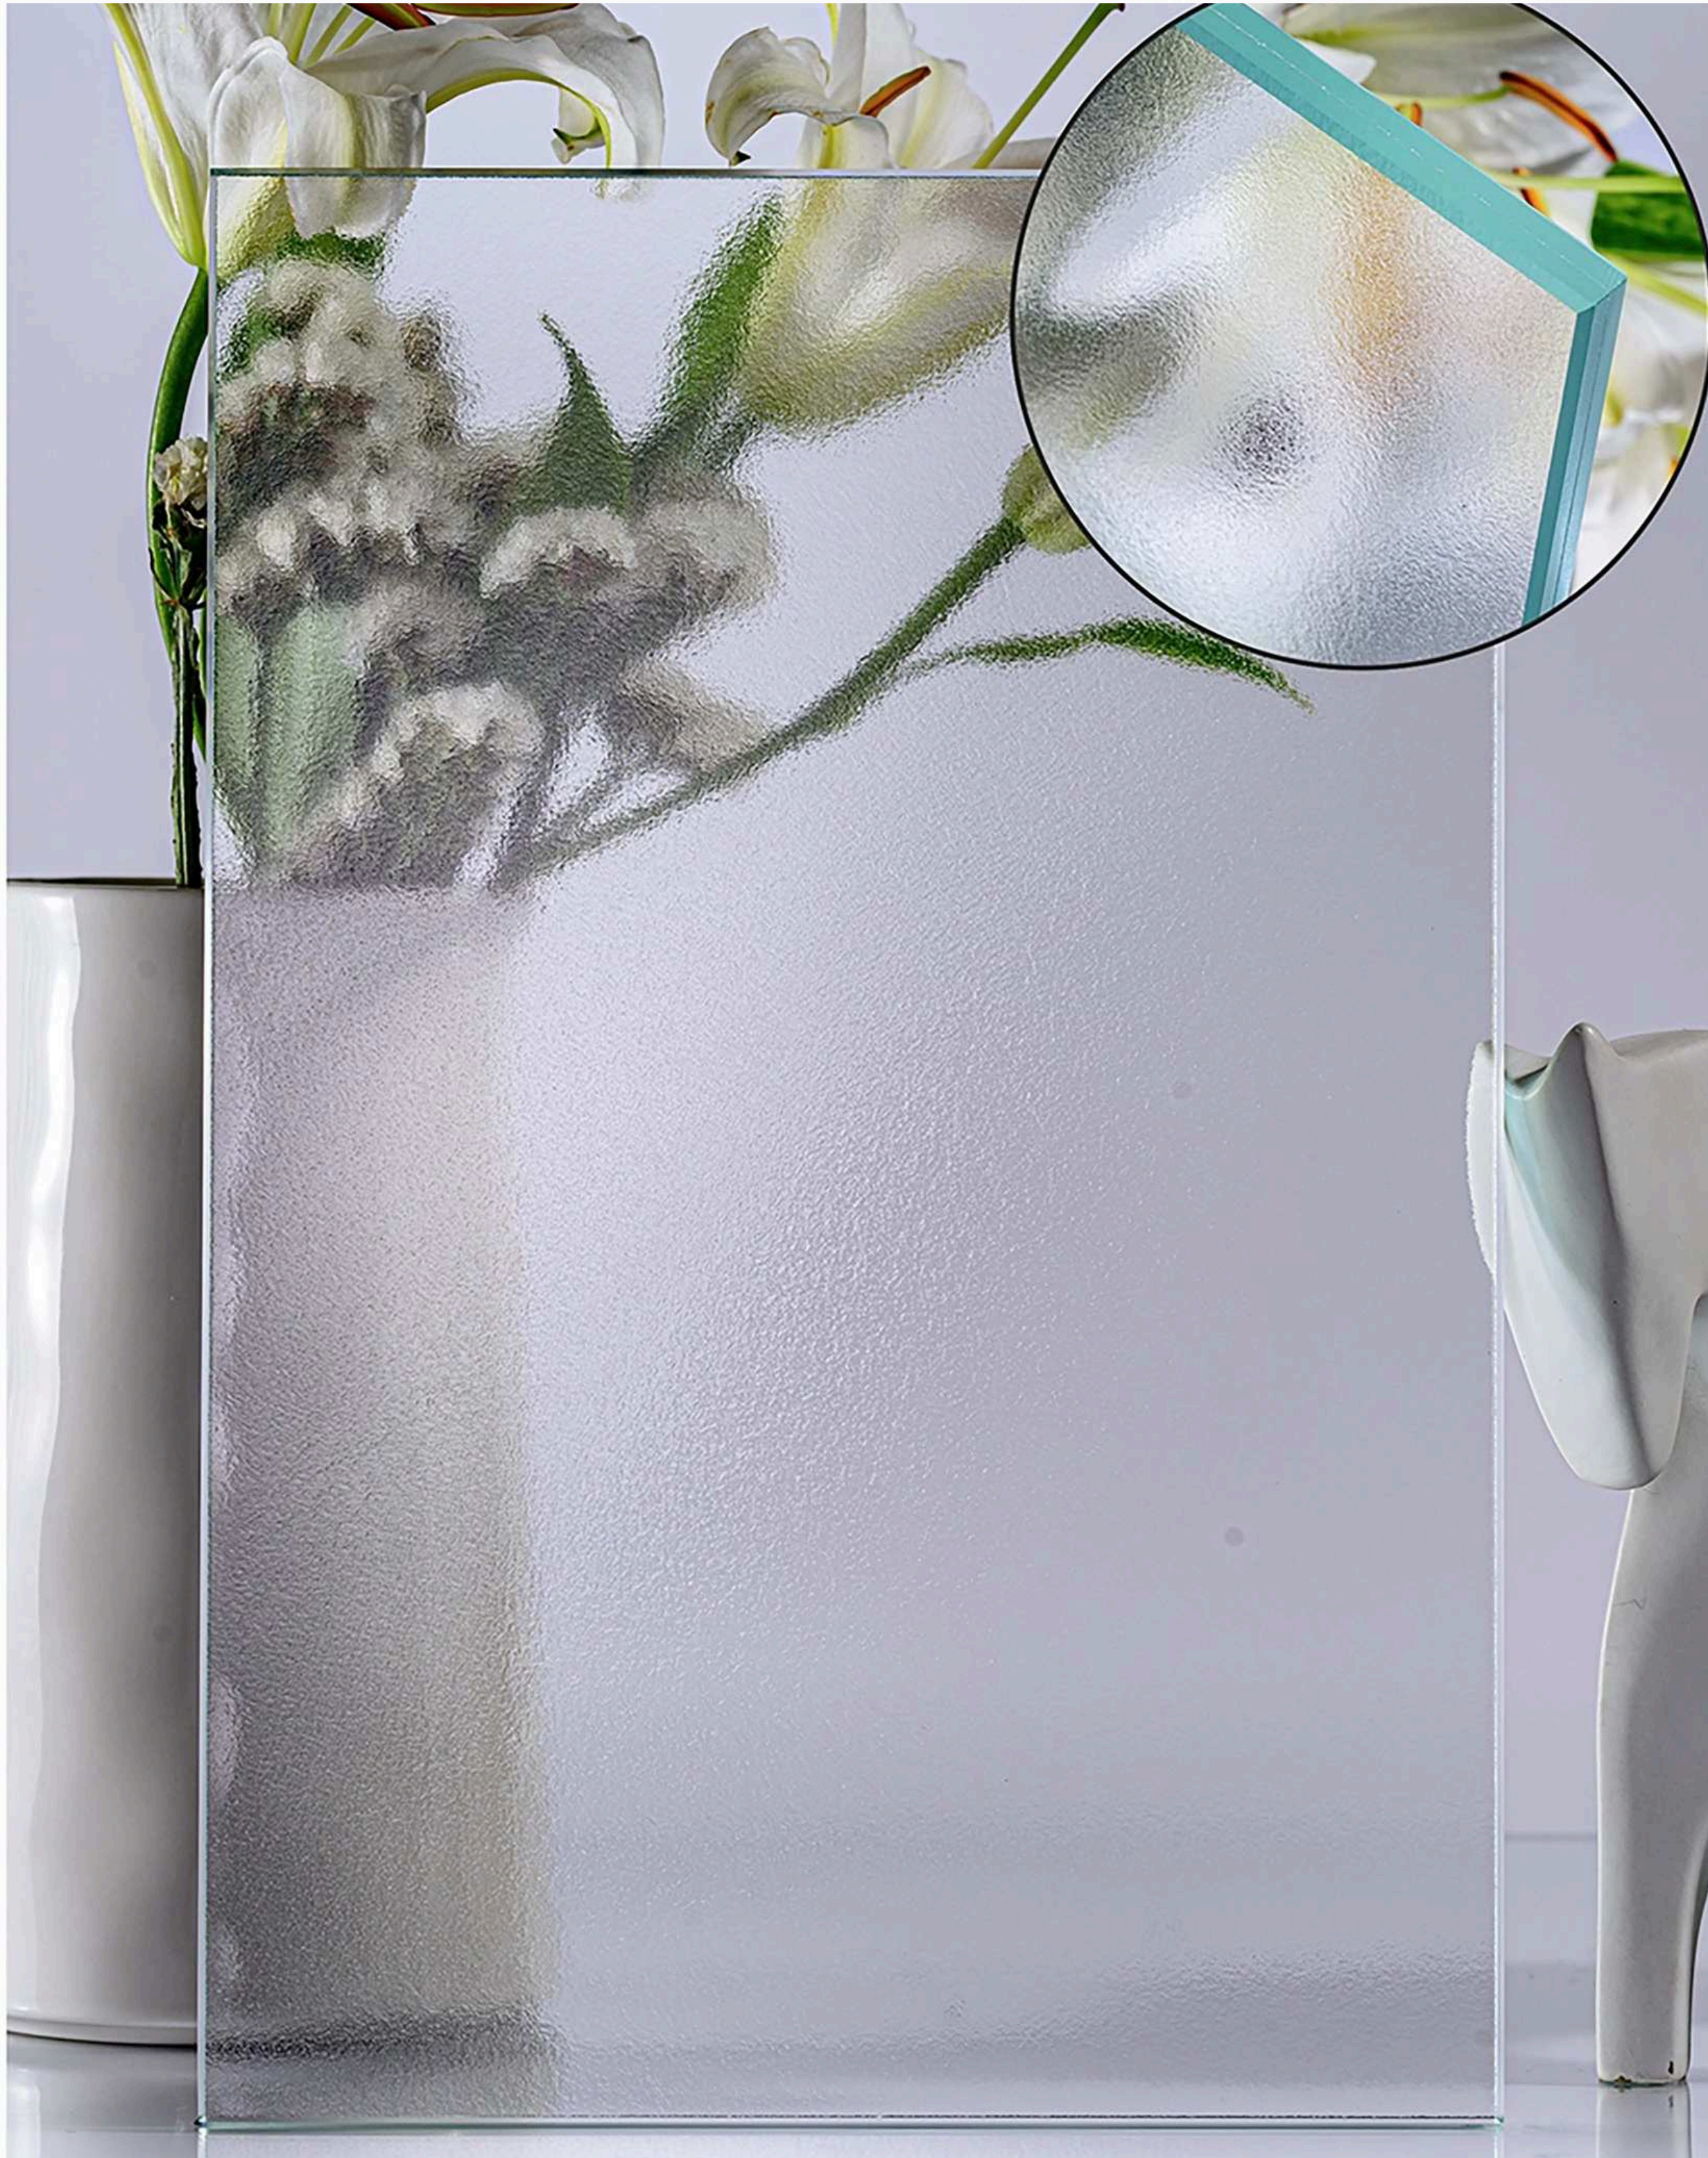

Article Code : Cloud Golden  
Standard Size (WxH) : 1200x3000mm  
Standard Thickness : 10mm Laminated

\*This is a creative photograph. Actual product may vary.  
\*Color may vary lot to lot. please ask for fresh sample before placing order.