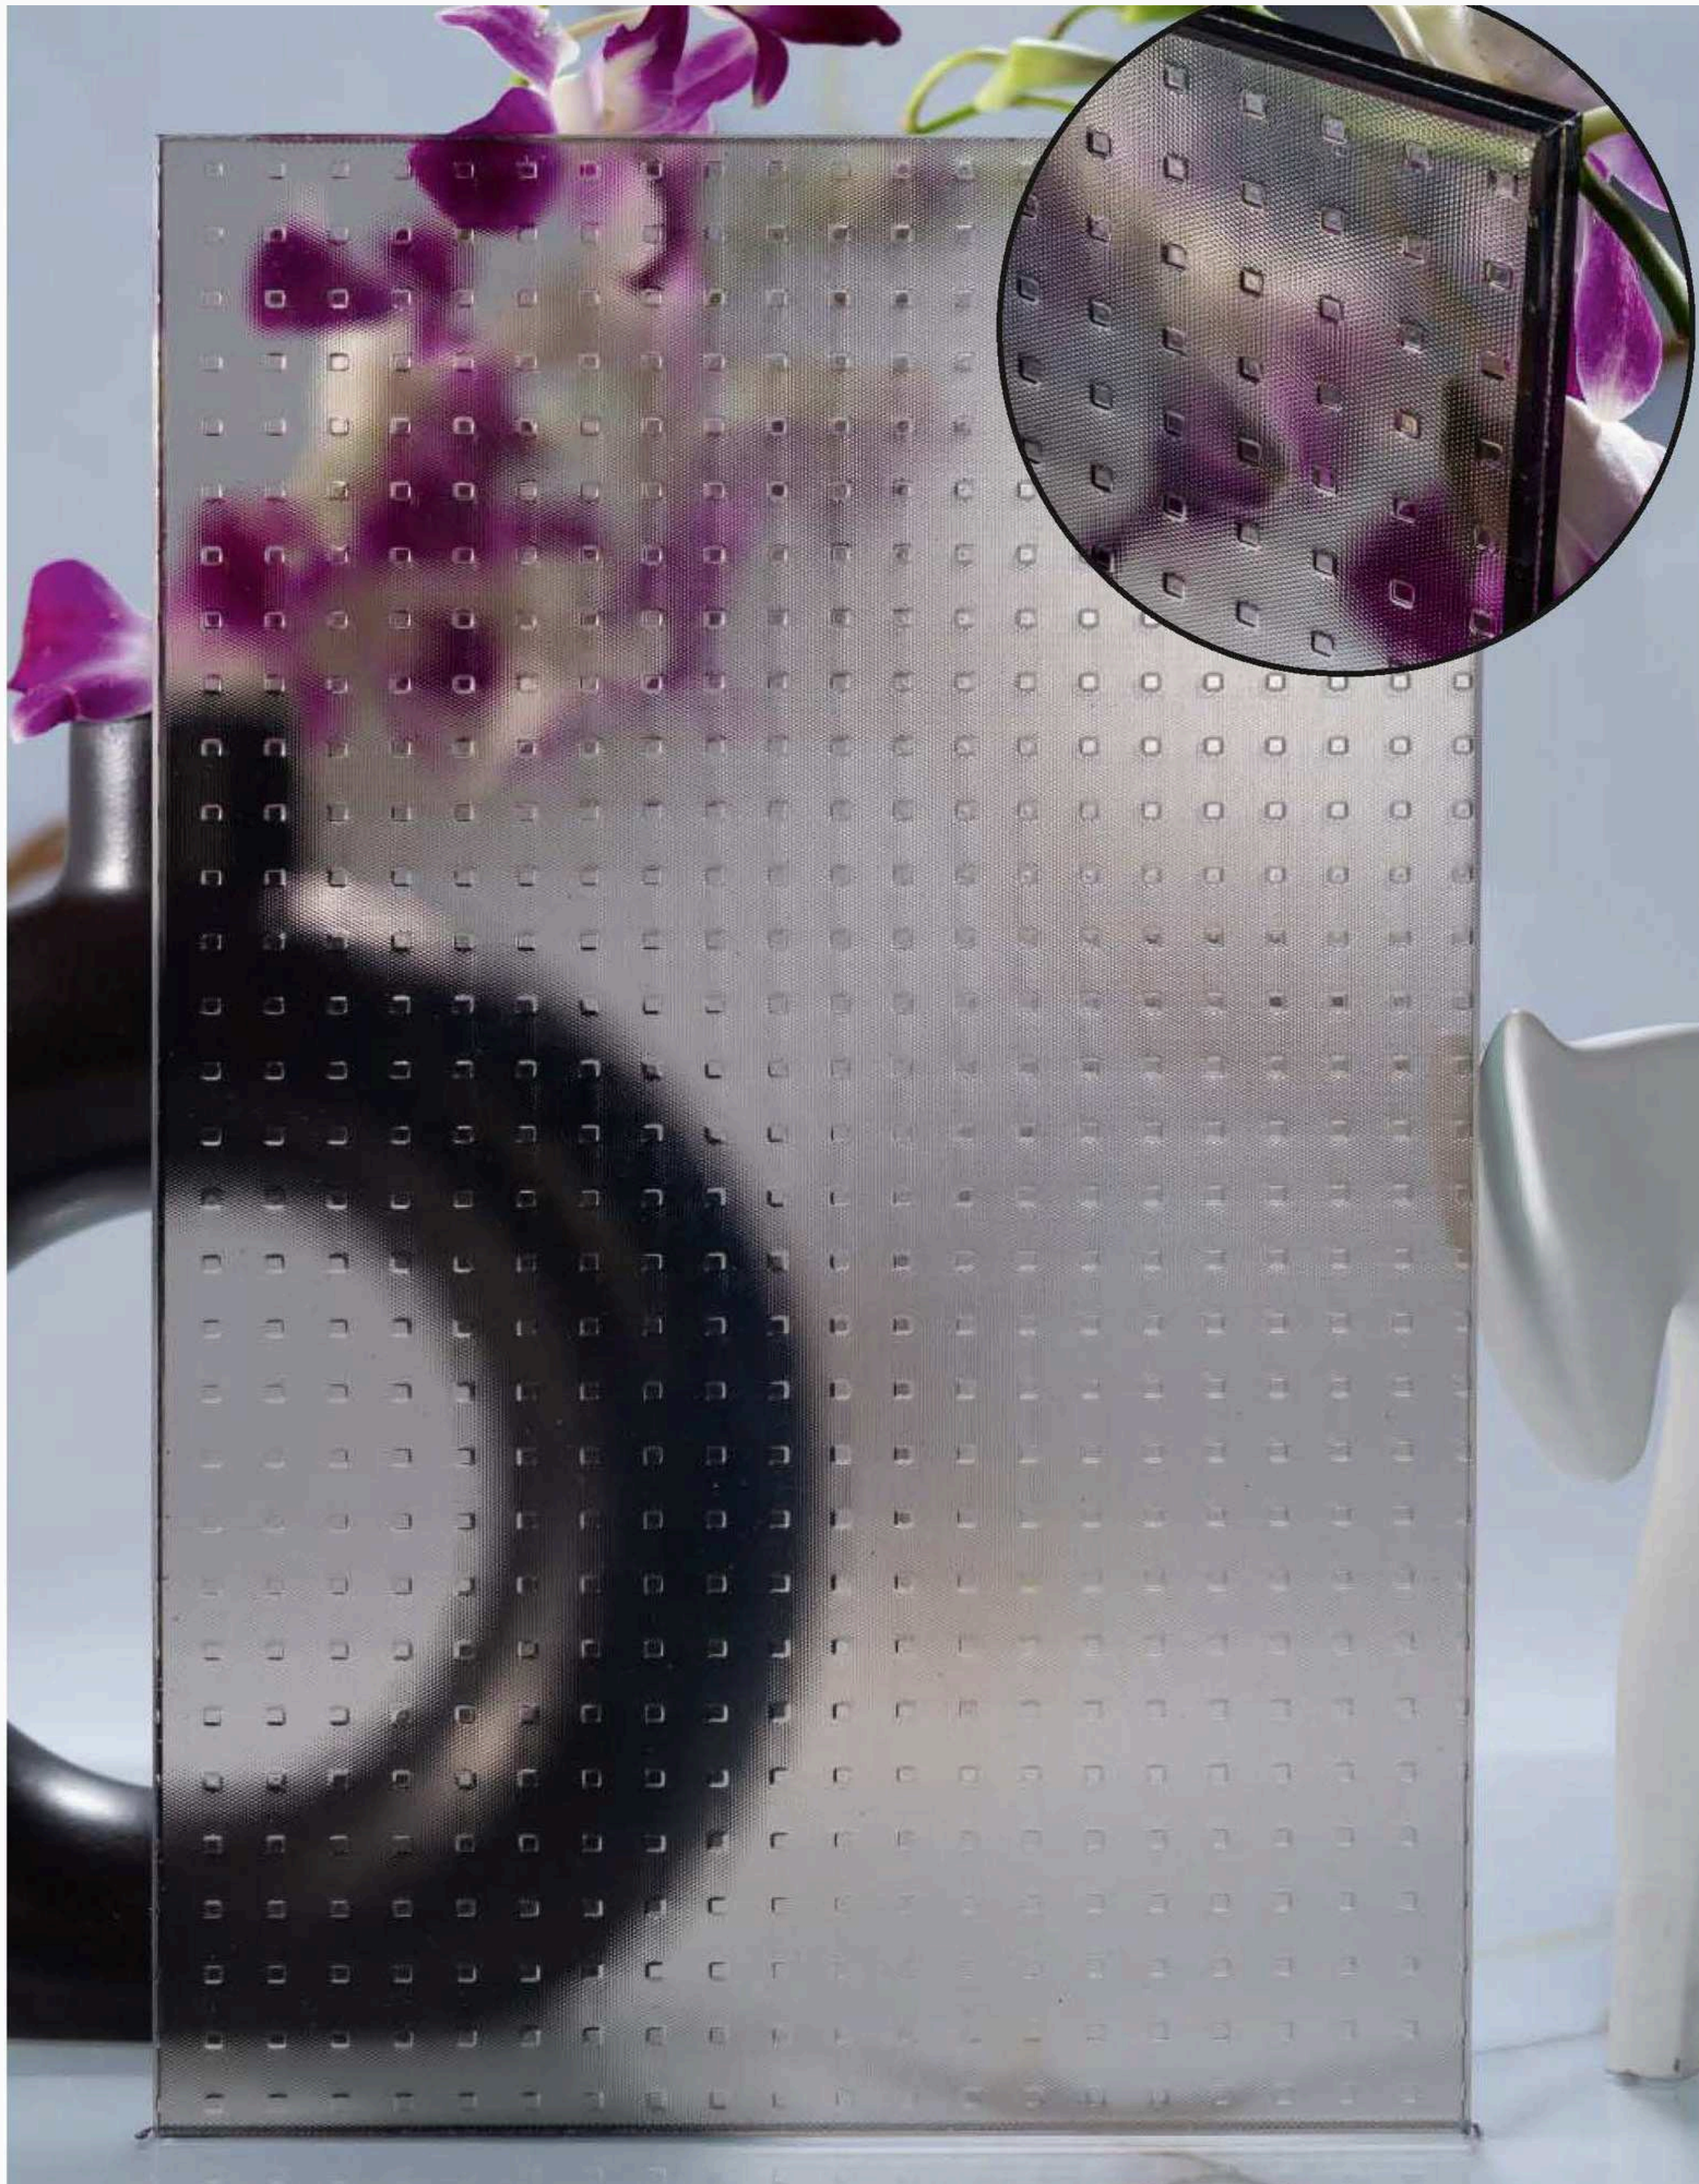

Article Code:Mist Square Brown Tinted
Standard Size (WxH) 1200x3000mm
Standard Thickness 10mm Laminated

*This is a creative photograph. Actual product may vary.
*Color may vary lot to lot. please ask for fresh sample before placing order.