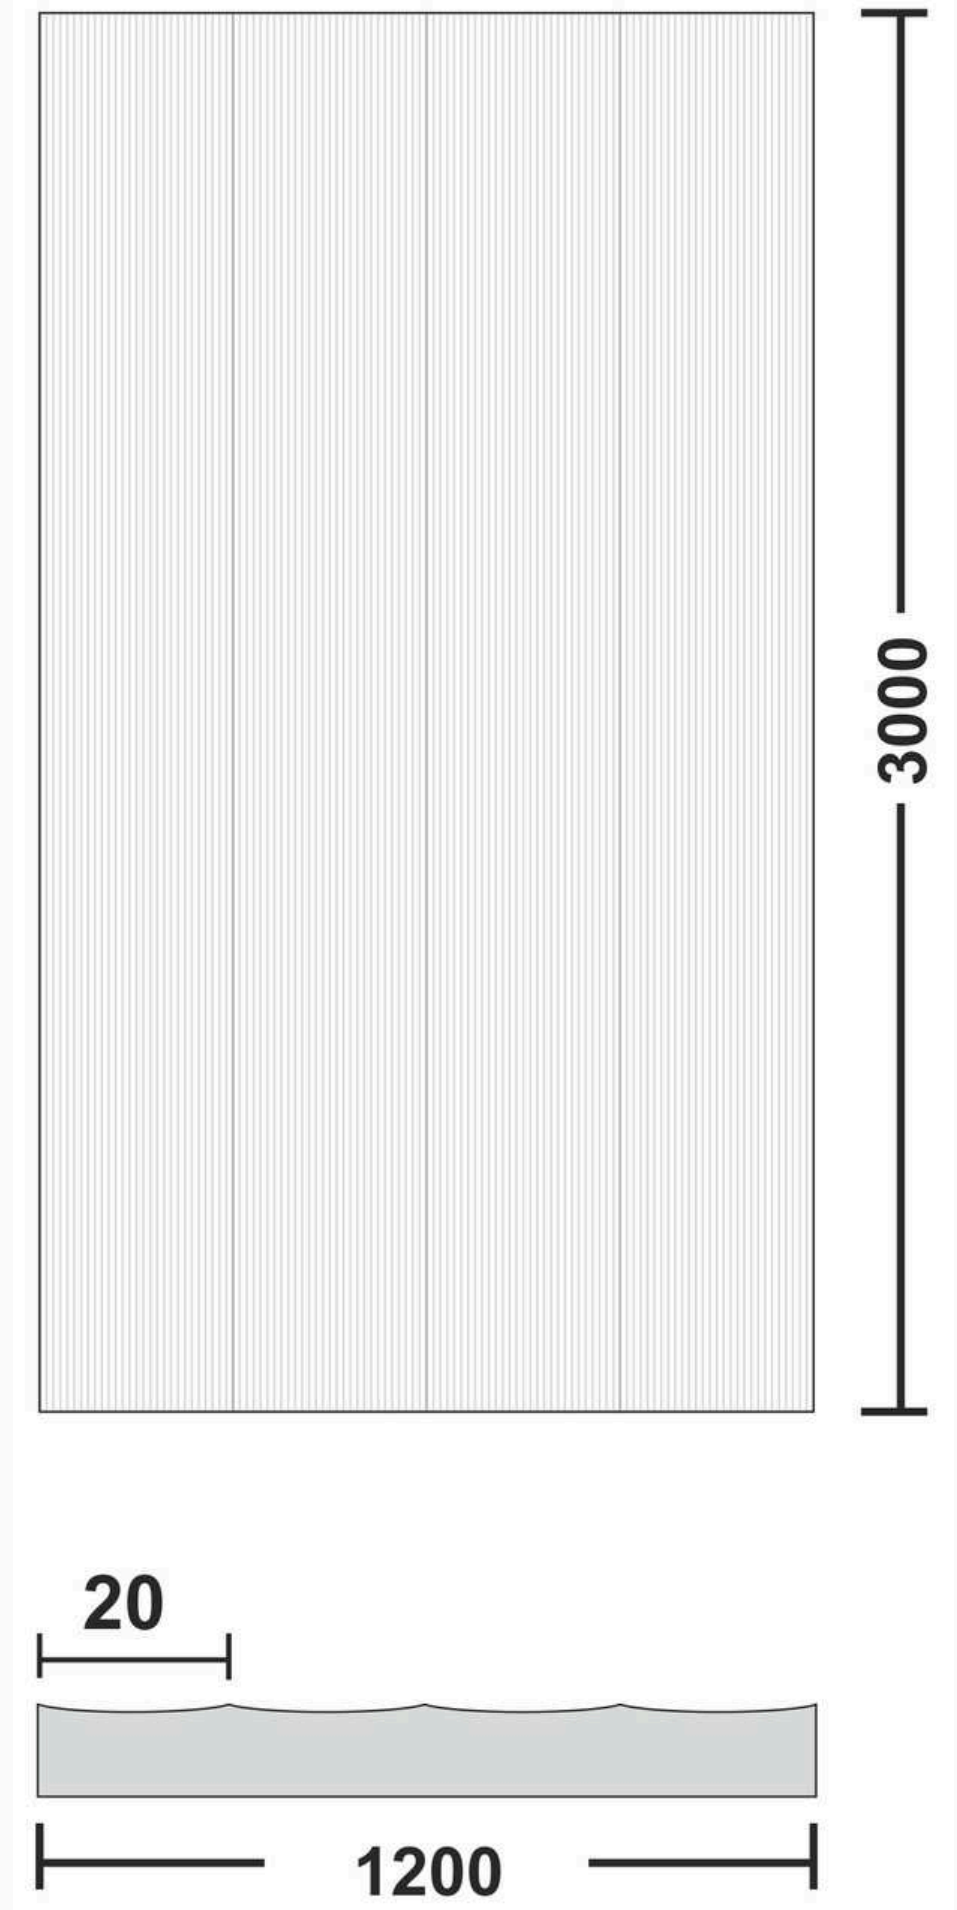

Flute Orientation

Article Code : Sheer
Standard Size(WxH) : 1200x3000mm
Standard Thickness : 4mm Laminated

*This is a creative photograph. Actual product may vary.
*Color may vary lot to lot. please ask for fresh sample before placing order.