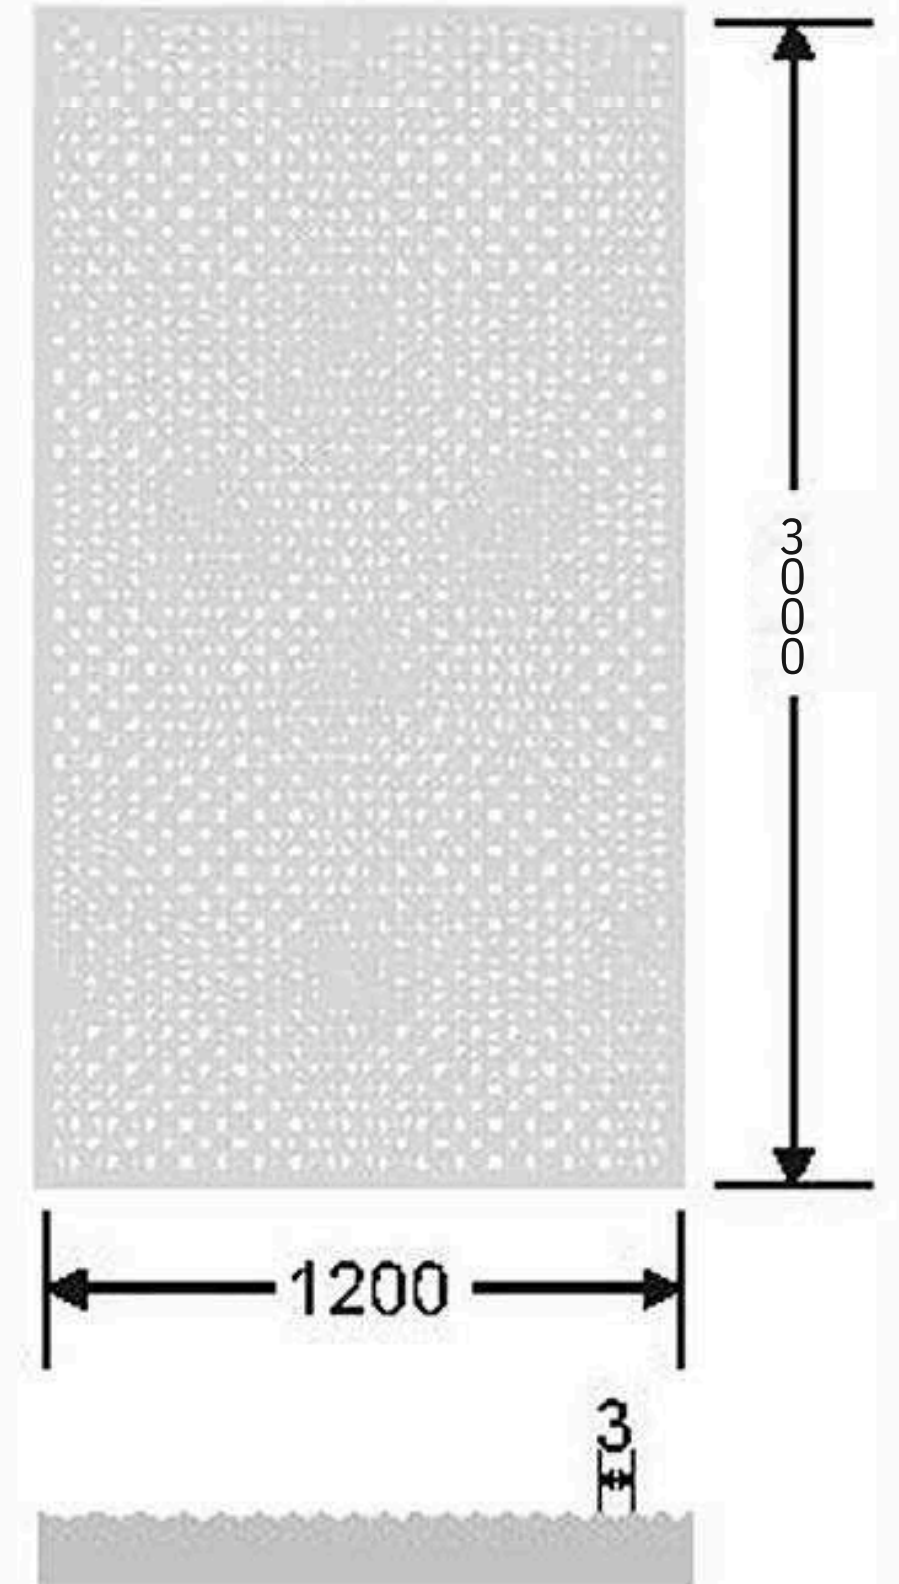

Flute Orientation