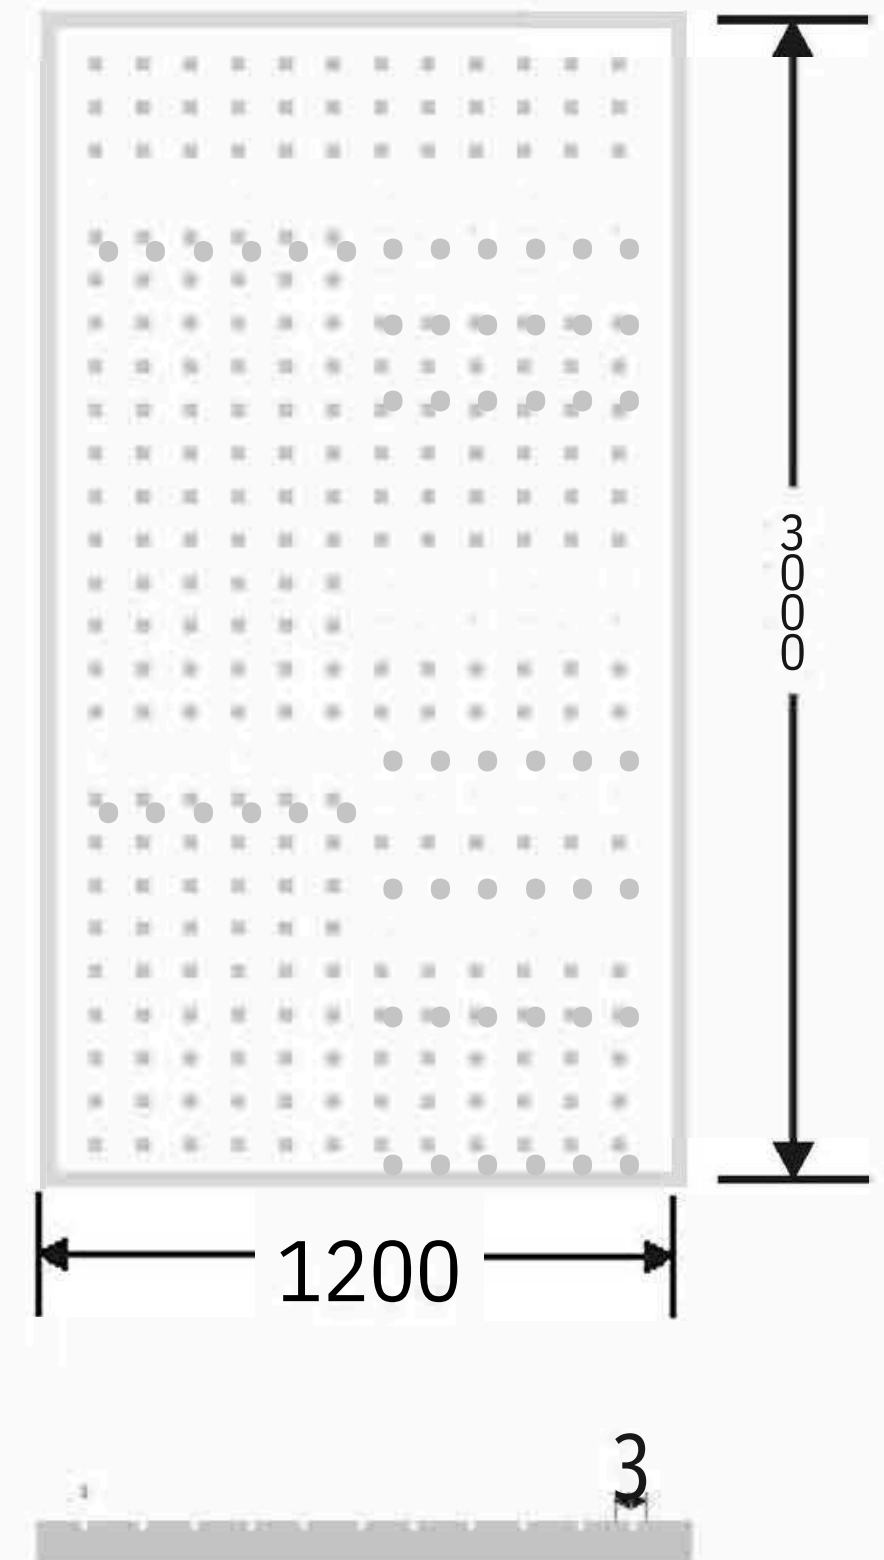

Partten Orientation