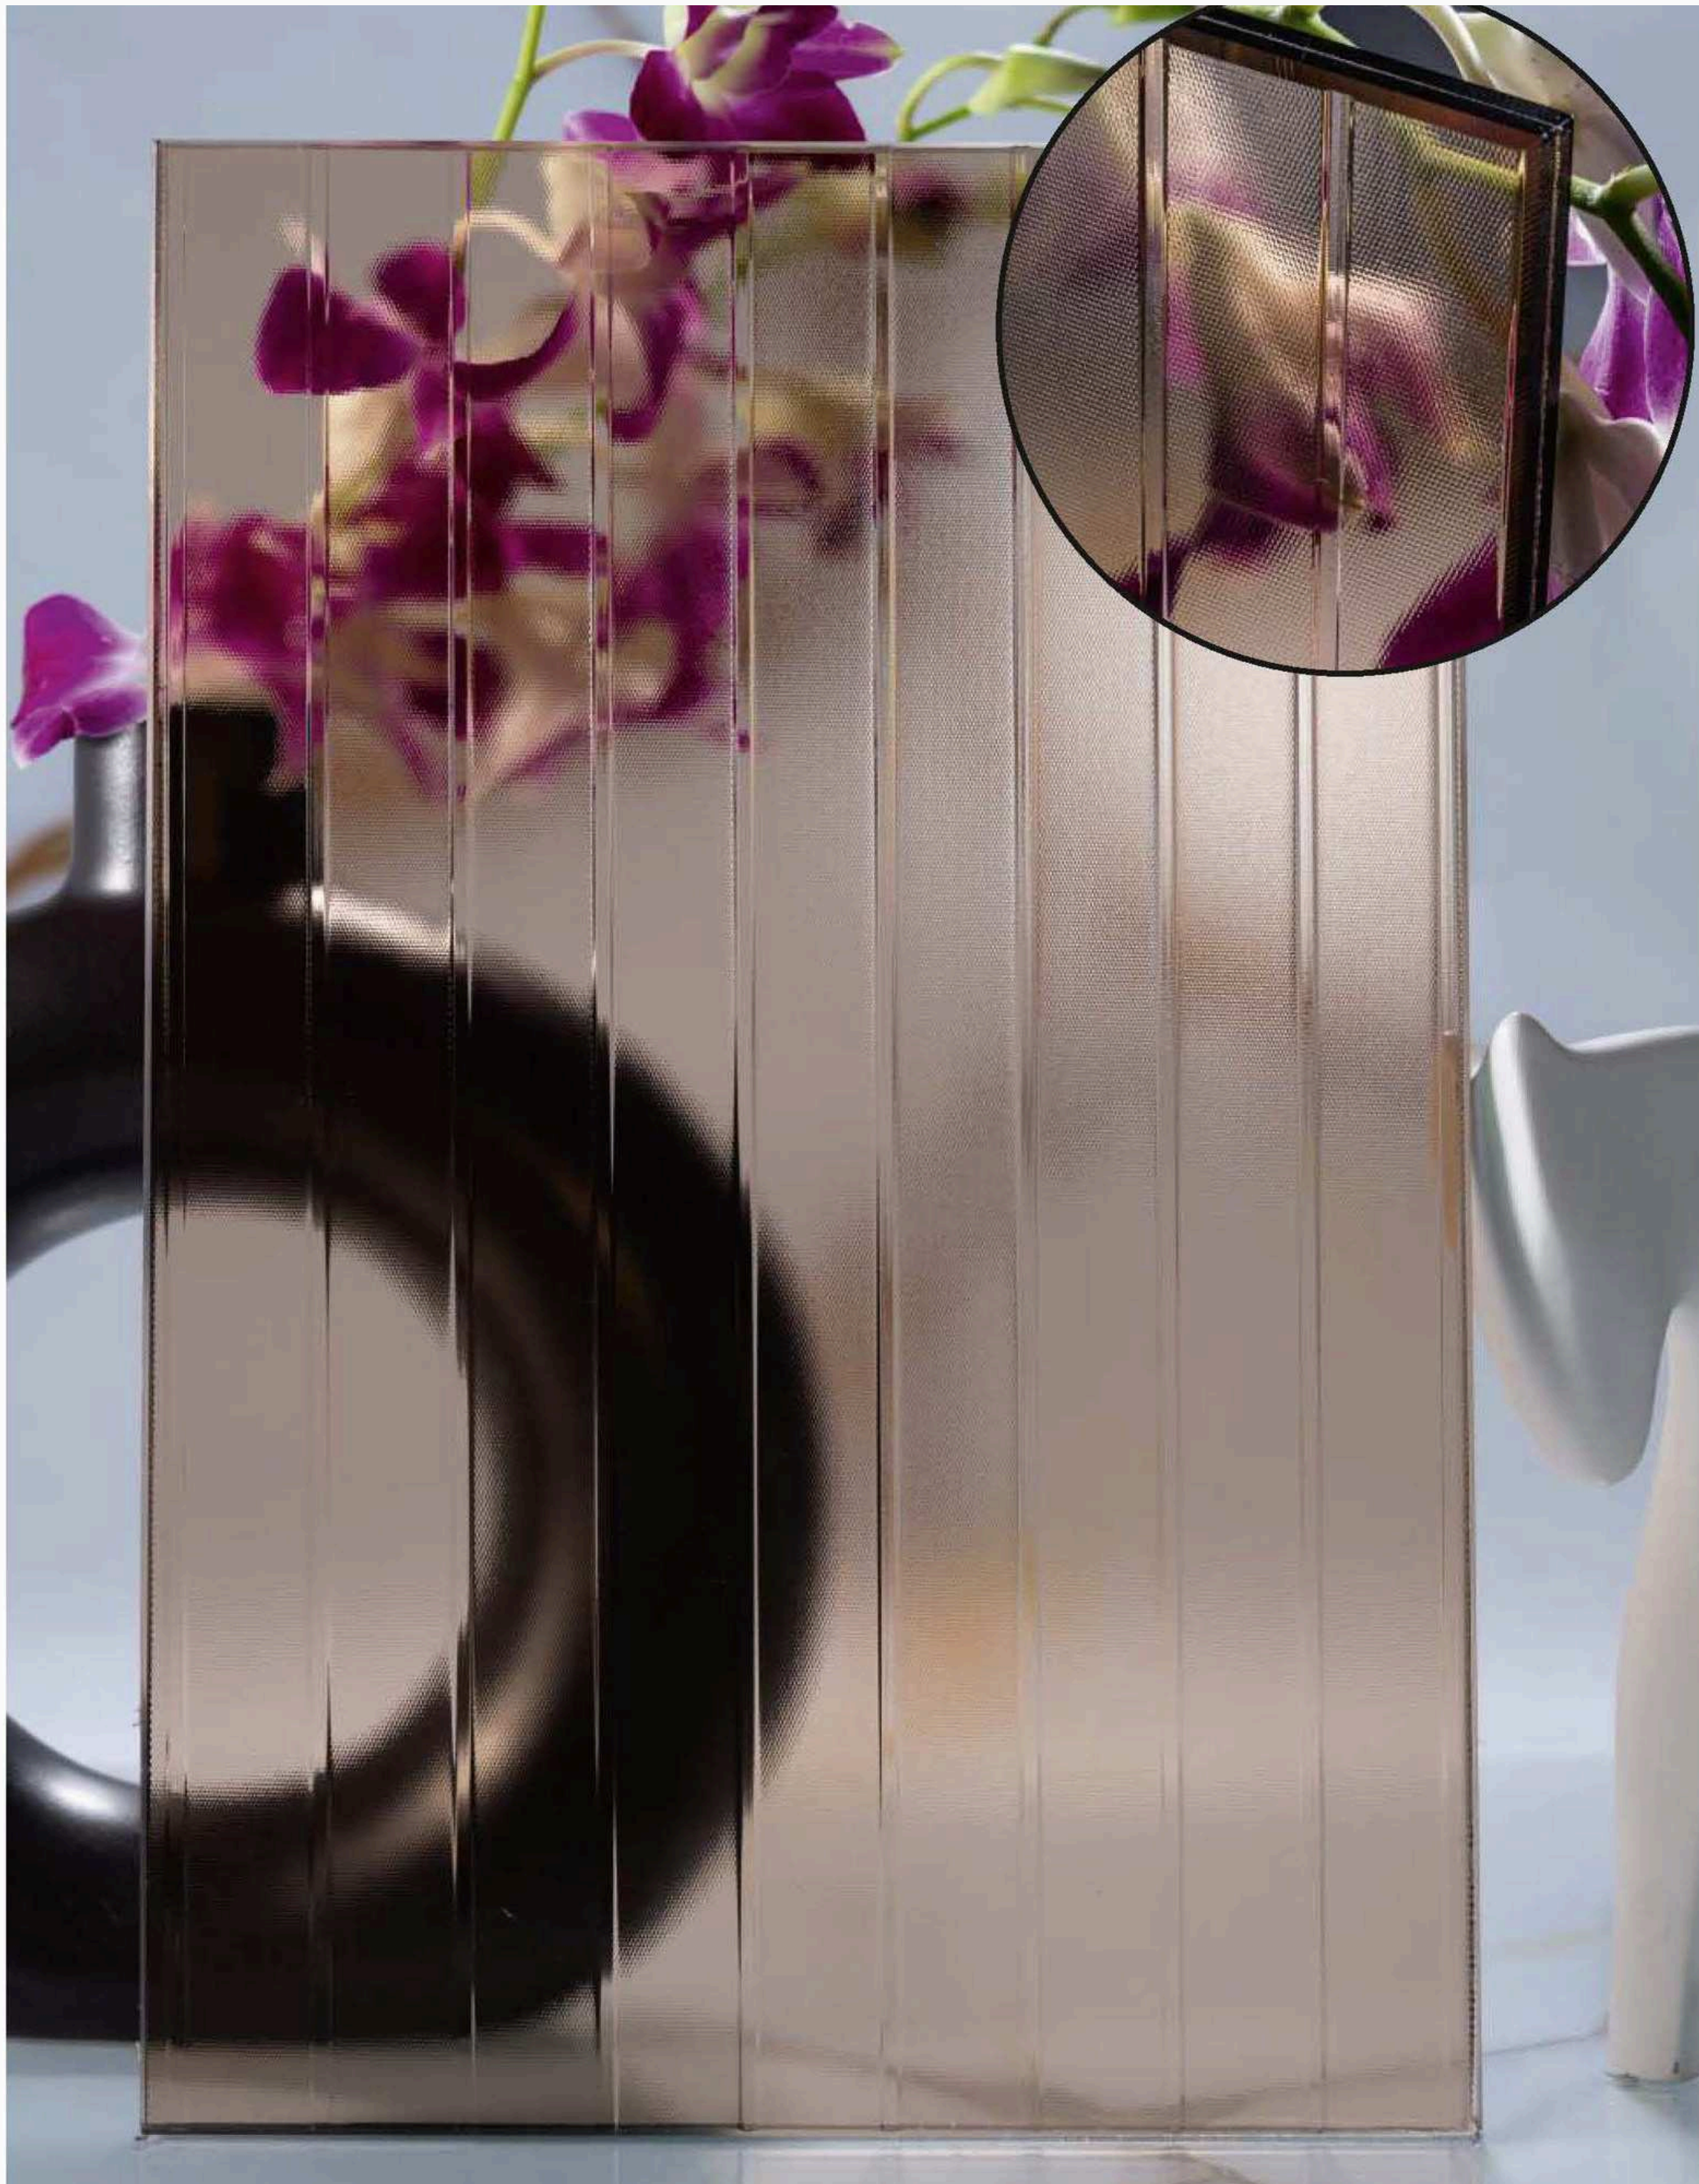

Article Code : Mist Line Copper Tinted
Standard Size (WxH) : 1200x3000mm
Standard Thickness : 10mm Laminated

*This is a creative photograph. Actual product may vary.
*Color may vary lot to lot. please ask for fresh sample before placing order.